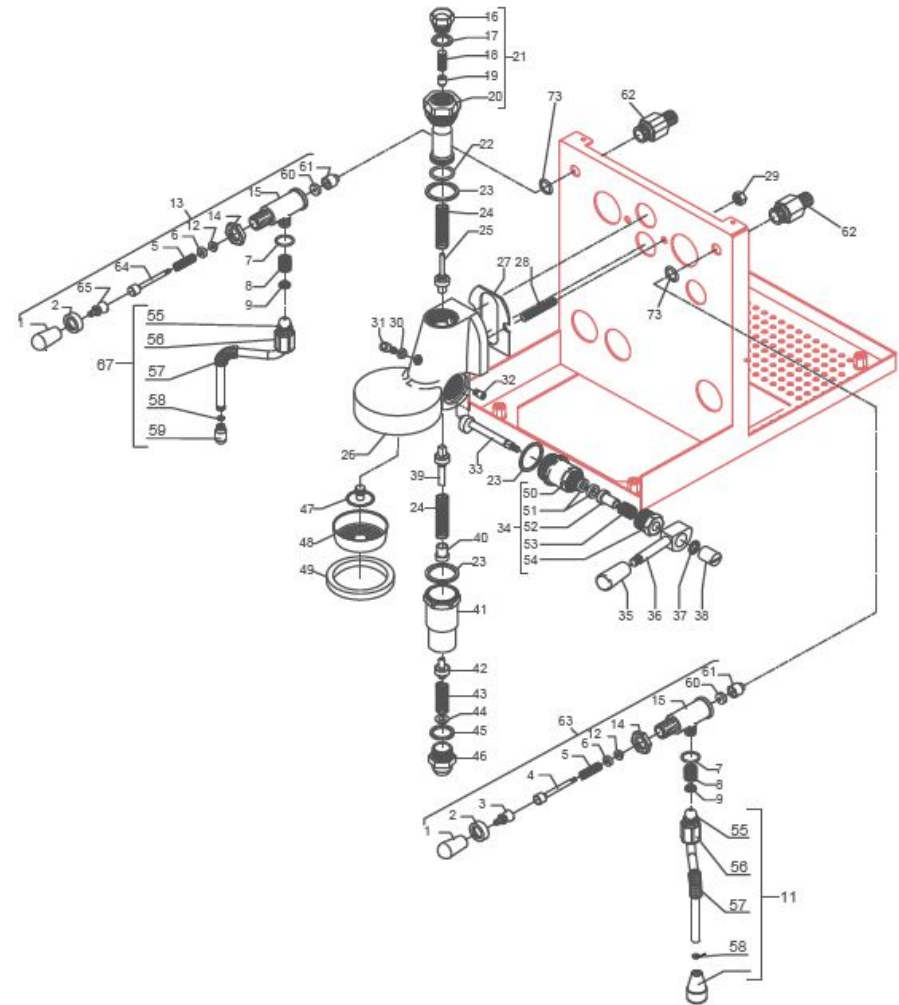

BEZZERA

MAGICA

TABLE 4 - (from 29/01/2014)
MAG1S

POS	CODE	DESCRIPTION
1	7371511.01	LEVER KNOB
2	5222823CM	RING NUT 3/8"
3	5225608	ARTICULATION M8 INOX
4	5260203DL	SHAFT D12X47
5	5471513	SPRING
6	5261801	WASHER D11
7	7496072	OR GASKET 121
8	5471532	SPRING
9	5190501	COMPLETE CUP
11	7479985.01TW	ASSEMBLY WATER HOSE
12	5494004	GASKET D12 X 6 PTFE GRAPHITIZED
13	5964085.01AL	ASSEMBLY TAP WITH OR
14	5221826CM	NUT 3/8
15	5283055TW	TAP BODY OT FOR OR
16	7479952	UPPER ASSY PLUG
17	7479953	GASKET TF 22X17X2
18	7479954	INOX FILTER D8,5X22
19	7479955	INJECTOR M6X0,75 FORO D0,7
20	7479956	UPPER SLEEVE ASSY
21	7479933	INJECTOR D0.7 UPPER SLEEVE ASSY
22	7479934	GASKET OR 128 VITON
23	7479935	GASKET TF D35X30X2
24	7479936	DELIVERY VALVE SPRING
25	7479937	DELIVERY VALVE ASSY
26	7479940	DELIVERY GROUP BODY
27	7493011	INSULATING
28	5267013	TIE ROD M8 X 31 ASTM A193
29	7812607	NUT M8 UNI 5587 ASTM A194
30	7479938	GASKET TF D10X6X1
31	7479939	SCREW TCE M6X8

BEZZERA

MAGICA

TABLE 4 - (from 29/01/2014)
MAG1S