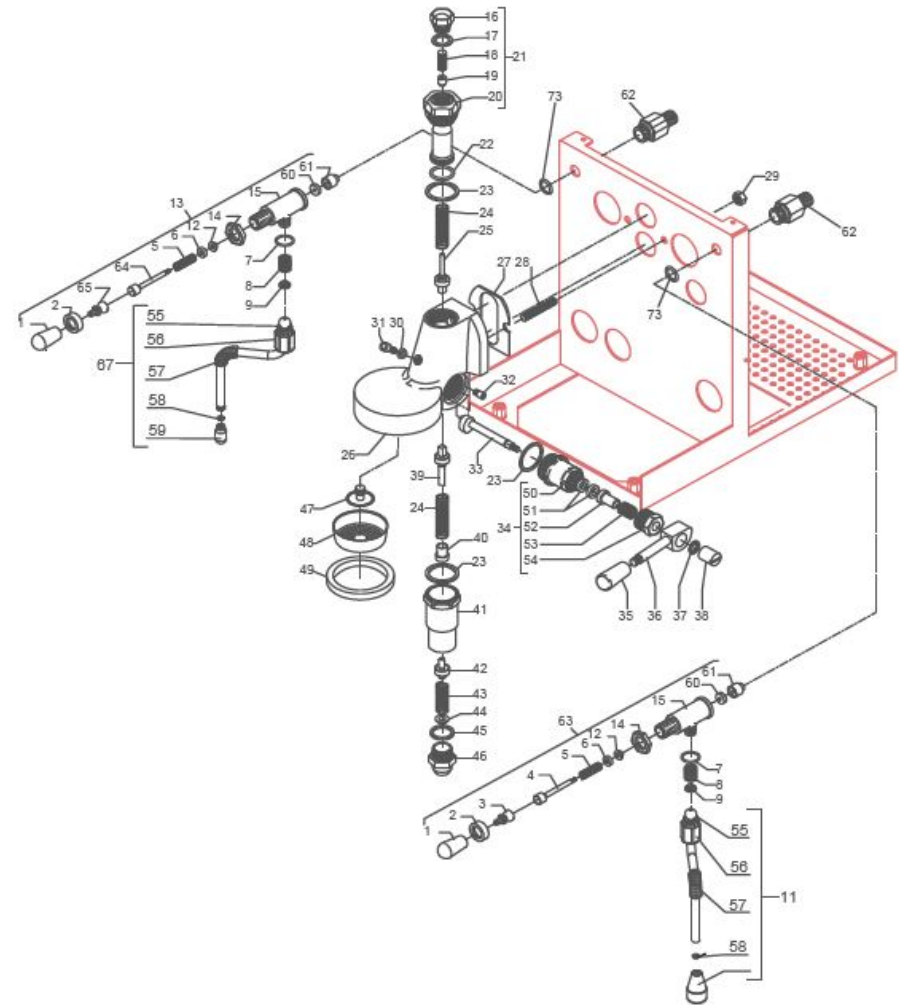

**BEZZERA**

**MAGICA**

TABLE 4 - (from 29/01/2014 )  
MAG1S

**BEZZERA**

**MAGICA**

TABLE 4 - (from 29/01/2014 )  
MAG1S

POS	CODE	DESCRIPTION
32	7479951	CAM STOP PIN
33	7479950	CAM SHAFT
34	7479949	CAM FLANGE ASSY
35	7371511.01	LEVER KNOB
36	7479931	DELIVERY LEVER
37	7479947	WASHER D8
38	7479948	CAP D15XM6
39	7479946	ASSEMBLY VALVE
40	7479942	SPRING GUIDE BUSHING
41	7479957	LOWER SLEEVE ASSY
42	7479943	ASSEMBLY RELIEF VALVE
43	7479944	DRAIN SPRING
44	7479945	JET-BREAKER BUSHING D15X6
45	7479960	GASKET TF D26x21x2
46	7479961	GROUP BOTTOM FITTING
47	7479941	SPRAYER D30
48	5471022	SHOWER FILTER
49	5493039	UNDERCUP GASKET
50	7479967	CAM FLANGE
51	7479968	WASHER EP709 15,5X7,5X4
52	7479969	BUSHING
53	7479970	SPRING
54	7479971	PLUG CHROMED
55	5494017	OR GASKET 115 EP856
56	5221872TW	NUT 3/8"
57	7371003	INSULATING
58	7496084	GASKET
59	7305014	TERMINAL 2 HOLES
60	5496042	GASKET D11X4X4 EPT 70 (C6)
61	5224603TP	GASKET-HOLDER

**BEZZERA**

**MAGICA**

TABLE 4 - (from 29/01/2014 )  
MAG1S

TABLE 4 - (from 29/01/2014 )  
MAG1S

POS	CODE	DESCRIPTION
62	5225417TP	FITTING M14XM13 WHIT OR
63	5964084.01AL	ASSEMBLY TAP WITH OR
64	5260204DL	SHAFT D12X47
65	5225610	ARTICULATION M8 INOX
67	7479990.01TW	ASSEMBLY STEAM HOSE TERMINAL 2 HOLES
73	7496052	OR GASKET 114