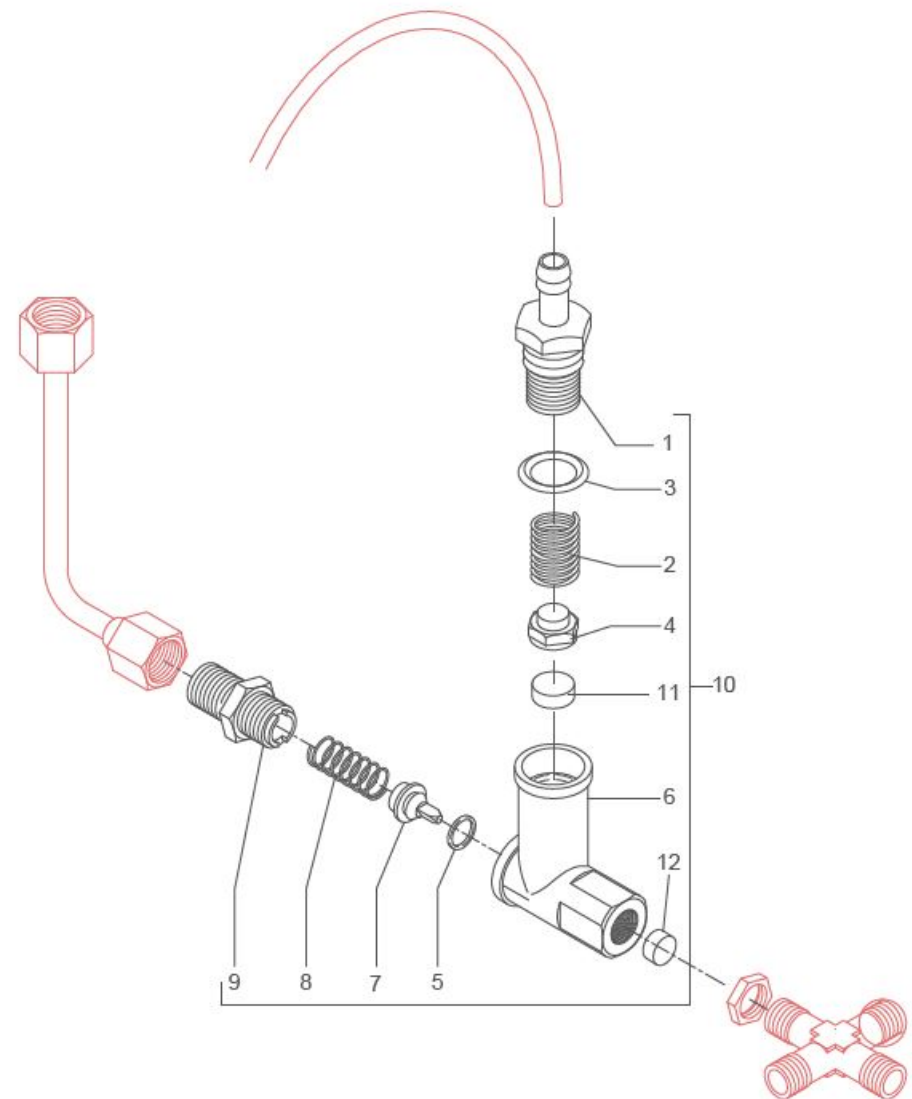

TABLE 2A - (up to 30/10/2012)  
MAG1S

TABLE 2A - (from 31/10/2012 )  
MAG1S

POS	CODE	DESCRIPTION
1	5302077TP	RUBBER-HOLDER FITTING
2	5471539	CALIBRATED SPRING D.1,6
3	7496052	OR GASKET 114
4	5224620TP	GASKET-HOLDER
5	7496018	OR GASKET 105 VITON
6	5283053TP	SURPRESSION VALVE BODY
7	5224615TP	GASKET-HOLDER
8	5471505	SPRING
9	5302017TP	STRAIGHT FITTING M12 H26.5 OT
10	5965212.01AL	ASSEMBLY SURPRESSION VALVE 12BAR
11	5493042	GASKET D.11X3
12	5471019	INOX WIRE FILER D8,5X5 AISI304

TABLE 2A - (from 31/10/2012 )  
MAG1S

**BEZZERA**

**MAGICA**

TABLE 3  
MAG1S

POS	CODE	DESCRIPTION
1	7432522	PRESSURE GAUGE D40 3BAR
2	7400901	PRESSURE GAUGE CAPILLARY
3	5162234LL	STEAM TAP HOSE
3	5162395LL	STEAM TAP HOSE
4	5225412	FITTING
4	5302005	STRAIGHT FITTING 3/8
5	5265819	LEVEL PROBE D3 X 80 X 6.3
6	5265812	MINIMUM LEVEL PROBE D3 X 110 X 4.8
7	5225205	STRAIGHT FITTING M10 OT
8	5192001	PROBE SHEATH D8 X 45 HOLE D3 PTFE
9	7452511	VALVE
11	5162239.01LL	VALVE HOSE
12	7452510.02R	ASSEMBLY SAFETY VALVE
13	5162233LL	WATER TAP HOSE
14	7433013	PRESSOSTAT XP/100 1/4
15	5162235LL	PRESSURE SWITCH HOSE
18	5320501.02BL	ASSEMBLY BOILER POLISHED
19	7434009	THERMOSTAT MANUAL 16A 135°C
20	5227007	DOWEL M8 X 6 HOLE M4
21	5492008	GASKET D10.5 X 2
22	5221813	CAP NUT M12
23	5492025	GASKET D42x32x2 PTFE
24	5721127TP	HEATING ELEMENT 1350 110V
24	5722240TP	HEATING ELEMENT COPPER 220/240V - 1250/1450W
25	5163204LL	BOTTOM HEATING HOSE
26	5164067.01LL	UPPER HEATING HOSE
27	5329020DC-AL	EXCHANGER 3 HOLES
28	5495007	GASKET D32 X 3 BRASS
29	5301521TR	UNION ELBOW 1/8
32	5192301	SUCTION HOSE D6 L=130MM PTFE