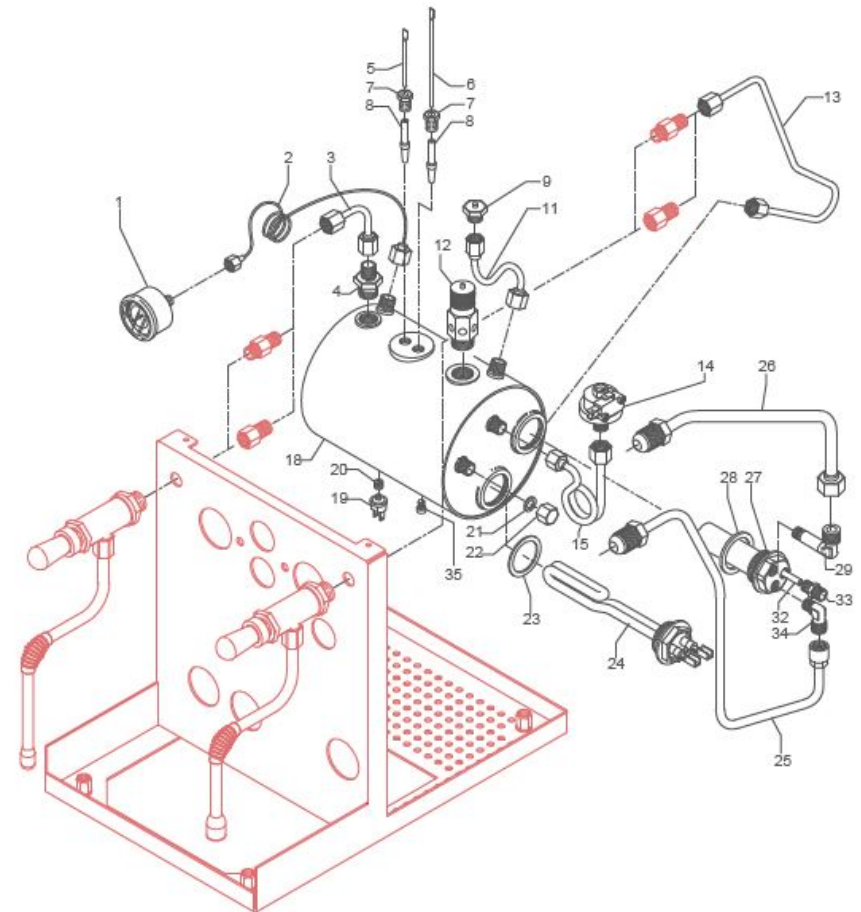

**BEZZERA**

**MAGICA**

TABLE 3  
MAG1S

TABLE 3  
MAG1S

POS	CODE	DESCRIPTION
33	5302006TP	STRAIGHT FITTING 1/8"
34	5301520TR	UNION ELBOW 1/8"
35	5227002	SCREW M8 X 6 OT

TABLE 3  
MAG1S

TABLE 4 - (up to 28/01/2014)  
MAG1S

POS	CODE	DESCRIPTION
1	7371511.01	LEVER KNOB
2	5222823CM	RING NUT 3/8
3	5225608	ARTICULATION M8 INOX
4	5260203DL	SHAFT D12X47
5	5471513	SPRING
6	5261801	WASHER D11
7	7496072	OR GASKET 121
8	5471532	SPRING
9	5190501	COMPLETE CUP
10	7479958	ASSEMBLY STEAM HOSE TERMINAL 4 HOLES
11	7479985TW	ASSEMBLY WATER HOSE
12	5494004	GASKET D12 X 6 PTFE GRAPHITIZED
13	5964085AL	ASSEMBLY TAP
14	5221826CM	NUT 3/8
15	5283047TW	TAP BODY OT
16	7479952	UPPER ASSY PLUG
17	7479953	GASKET TF 22X17X2
18	7479954	INOX FILTER D8,5X22
19	7479955	INJECTOR M6X0,75 FORO D0,7
20	7479956	UPPER SLEEVE ASSY
21	7479933	INJECTOR D0.7 UPPER SLEEVE ASSY
22	7479934	GASKET OR 128 VITON
23	7479935	GASKET TF D35X30X2
24	7479936	DELIVERY VALVE SPRING
25	7479937	DELIVERY VALVE ASSY
26	7479940	DELIVERY GROUP BODY
27	7493011	INSULATING
28	5267013	TIE ROD M8 X 31 ASTM A193
29	7812607	NUT M8 UNI 5587 ASTM A194
30	7479938	GASKET TF D10X6X1