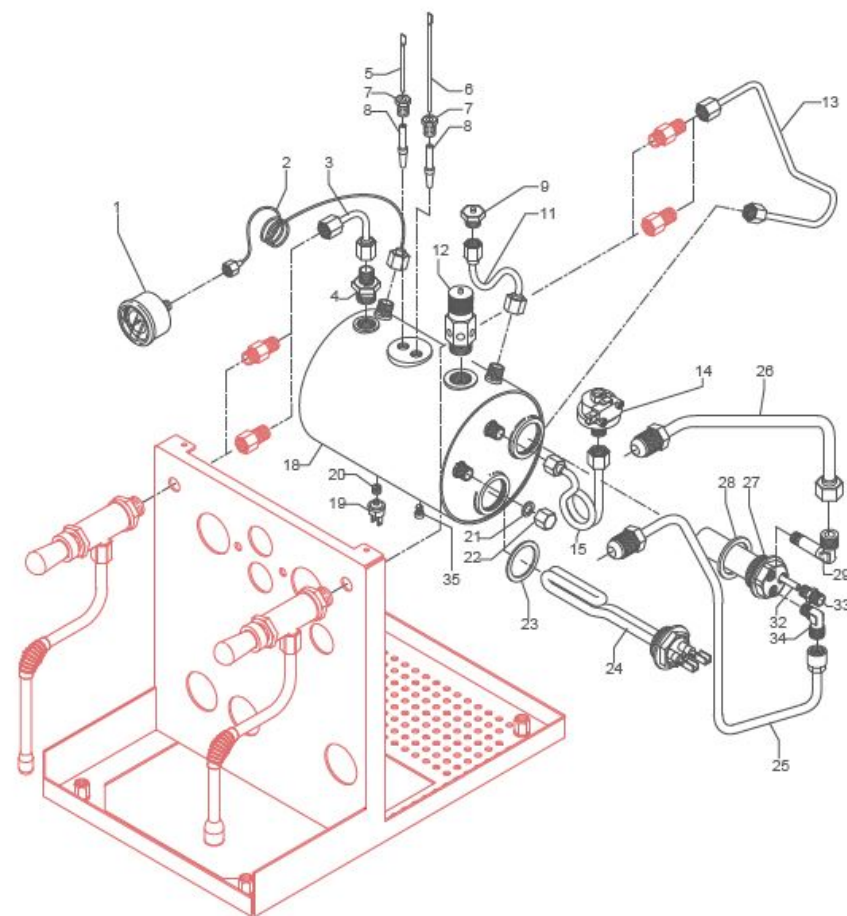

TABLE 2A - (up to 30/10/2012)  
MAG1S

TABLE 2A - (from 31/10/2012 )  
MAG1S

POS	CODE	DESCRIPTION
1	5302077TP	RUBBER-HOLDER FITTING
2	5471539	CALIBRATED SPRING D.1,6
3	7496052	OR GASKET 114
4	5224620TP	GASKET-HOLDER
5	7496018	OR GASKET 105 VITON
6	5283053TP	SURPRESSION VALVE BODY
7	5224615TP	GASKET-HOLDER
8	5471505	SPRING
9	5302017TP	STRAIGHT FITTING M12 H26.5 OT
10	5965212.01AL	ASSEMBLY SURPRESSION VALVE 12BAR
11	5493042	GASKET D.11X3
12	5471019	INOX WIRE FILER D8,5X5 AISI304

**BEZZERA**

**MAGICA**

TABLE 3  
MAG1S

TABLE 3  
MAG1S

POS	CODE	DESCRIPTION
33	5302006TP	STRAIGHT FITTING 1/8"
34	5301520TR	UNION ELBOW 1/8"
35	5227002	SCREW M8 X 6 OT

TABLE 3  
MAG1S

TABLE 4 - (up to 28/01/2014)  
MAG1S

POS	CODE	DESCRIPTION
1	7371511.01	LEVER KNOB
2	5222823CM	RING NUT 3/8
3	5225608	ARTICULATION M8 INOX
4	5260203DL	SHAFT D12X47
5	5471513	SPRING
6	5261801	WASHER D11
7	7496072	OR GASKET 121
8	5471532	SPRING
9	5190501	COMPLETE CUP
10	7479958	ASSEMBLY STEAM HOSE TERMINAL 4 HOLES
11	7479985TW	ASSEMBLY WATER HOSE
12	5494004	GASKET D12 X 6 PTFE GRAPHITIZED
13	5964085AL	ASSEMBLY TAP
14	5221826CM	NUT 3/8
15	5283047TW	TAP BODY OT
16	7479952	UPPER ASSY PLUG
17	7479953	GASKET TF 22X17X2
18	7479954	INOX FILTER D8,5X22
19	7479955	INJECTOR M6X0,75 FORO D0,7
20	7479956	UPPER SLEEVE ASSY
21	7479933	INJECTOR D0.7 UPPER SLEEVE ASSY
22	7479934	GASKET OR 128 VITON
23	7479935	GASKET TF D35X30X2
24	7479936	DELIVERY VALVE SPRING
25	7479937	DELIVERY VALVE ASSY
26	7479940	DELIVERY GROUP BODY
27	7493011	INSULATING
28	5267013	TIE ROD M8 X 31 ASTM A193
29	7812607	NUT M8 UNI 5587 ASTM A194
30	7479938	GASKET TF D10X6X1