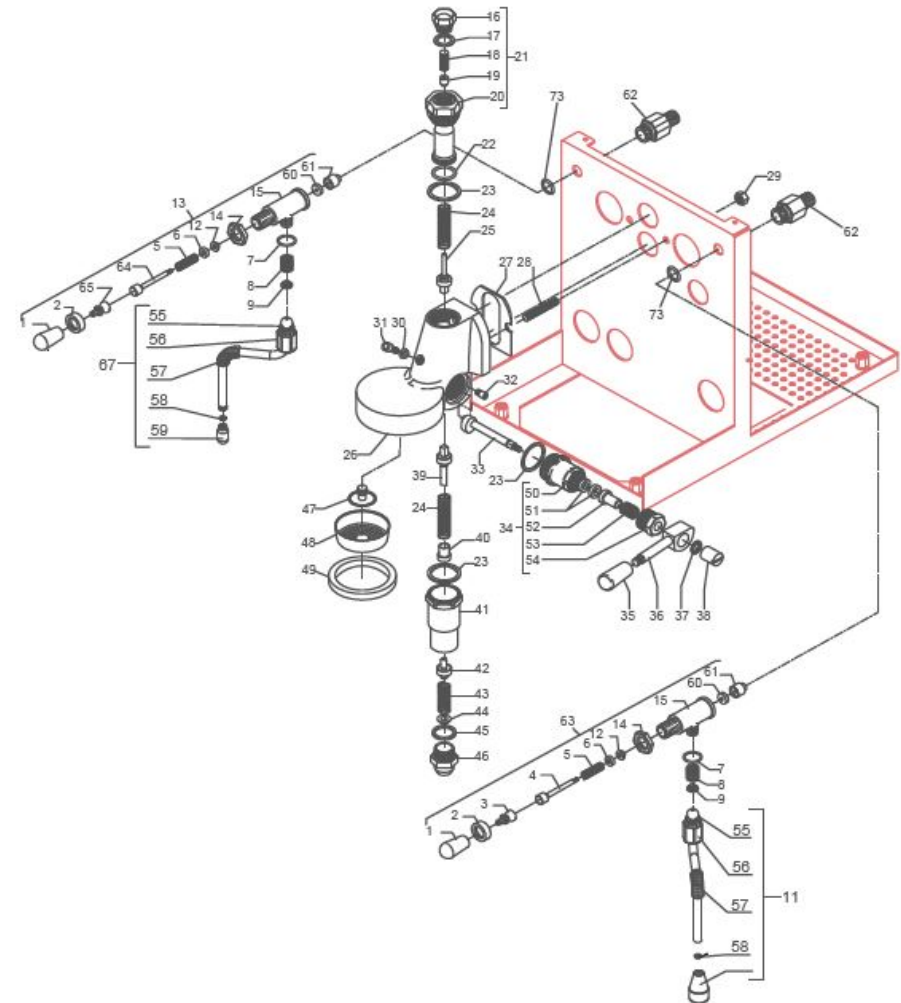

**BEZZERA**

**MAGICA**

TABLE 4 - (from 29/01/2014 )  
MAG1S

TABLE 4 - (from 29/01/2014 )  
MAG1S

POS	CODE	DESCRIPTION
62	5225417TP	FITTING M14XM13 WHIT OR
63	5964084.01AL	ASSEMBLY TAP WITH OR
64	5260204DL	SHAFT D12X47
65	5225610	ARTICULATION M8 INOX
67	7479990.01TW	ASSEMBLY STEAM HOSE TERMINAL 2 HOLES
73	7496052	OR GASKET 114

TABLE 4 - (from 29/01/2014 )  
MAG1S

TABLE 5 - (up to 30/11/2015)  
MAG1S Mod. PM

POS	CODE	DESCRIPTION
1	7661033.01	LEVEL REGULATOR 3 PROBES 110/120V
1	7661034.01	LEVEL REGULATOR 3 PROBES 220/230V
1	7661035.01	LEVEL REGULATOR 3 PROBES 240V
2	7635418	RELAY 16A 110V
2	7635419	RELAY 16A 220/230V
2	7635420	RELAY 16A 240V
3	7819404	TAPPING SCREW TPS D4.8X16 UNI 6955 A2
4	7816017	SCREW TCEI M4X6
5	5035709.01LL	ELECTRIC PARTS SUPPORT PLATE
6	7814001	WASHER D4 DIN 6798A A2
7	7819908	SCREW TTEI M4X8
8	7551001	CABLE WITH USA PLUG 125V 15A
8	7551003	CABLE WITH USA PLUG 250V 20A
8	7555001	CABLE WITH SCHUKO PLUG
8	7552001	CABLE WITH AUSTRALIAN PLUG
8	7555003	CABLE WITH SWITZERLAND PLUG
9	7614006	NUT PG13,5
10	7614007	CABLE-PRESS PG13,5
11	7663005R	FILTER RC
12	7633906	MICROSWITCH 250V
13	5221875CM	NUT M10X0,75
14	7633326	BIPOLAR SWITCH LEVER
15	7372507	SWTCH PROTECTION PLASTIC
16	7633622	GREEN LAMP 110/240V
17	7633621	ORANGE LAMP 110/240V