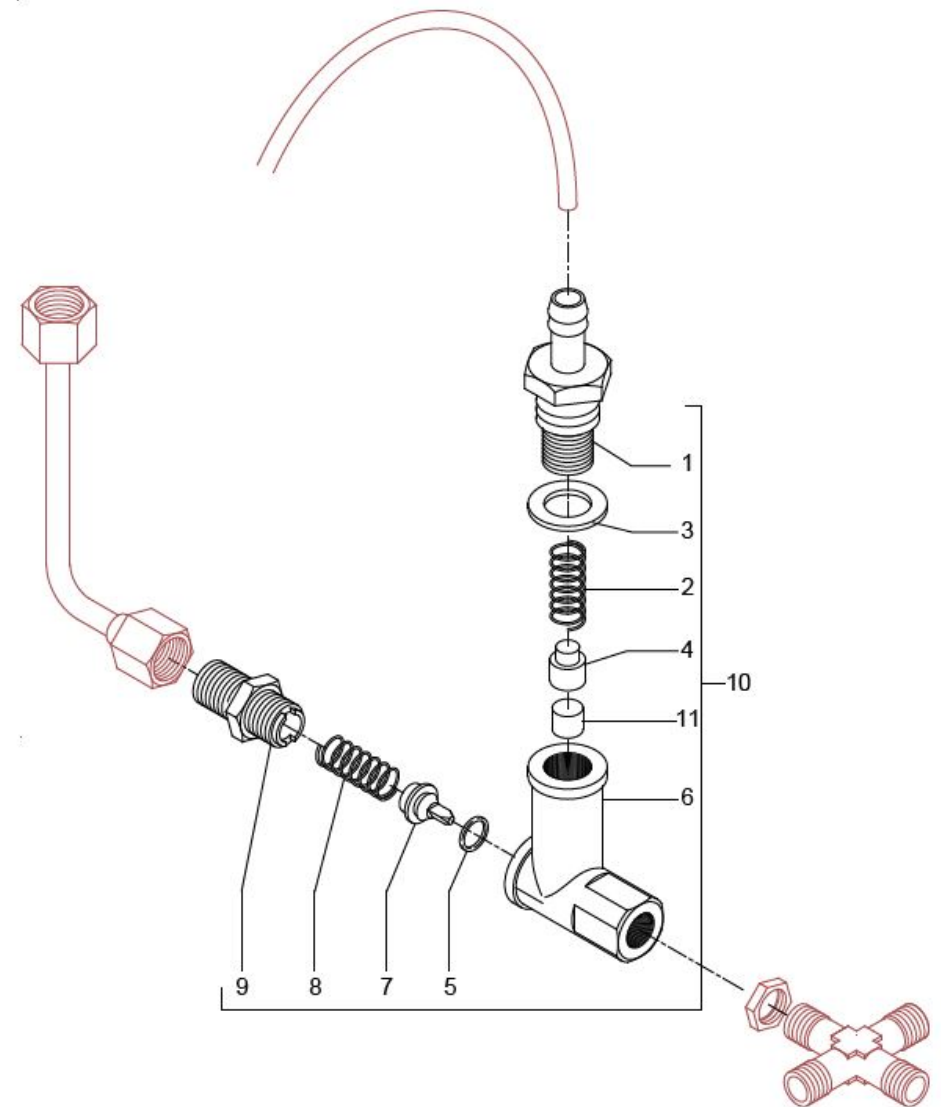

TABLE 2  
MAG1S

TABLE 2A - (up to 30/10/2012)  
MAG1S

POS	CODE	DESCRIPTION
1	5302072	RUBBER-HOLDER FITTING
2	5471506.01	CALIBRATED SPRING D1 H26 AISI 302
3	7496052	OR GASKET 114
4	5224619TP	GASKET-HOLDER
5	7496018	OR GASKET 105 VITON
6	5283049	SURPRESSION VALVE BODY
7	5224615TP	GASKET-HOLDER
8	5471505	SPRING
9	5302017TP	STRAIGHT FITTING M12 H26.5 OT
10	5965165	ASSEMBLY SURPRESSION VALVE 12BAR
11	5493001	GASKET D8 X 4 EPT 70SH

TABLE 2A - (up to 30/10/2012)  
MAG1S

TABLE 2A - (from 31/10/2012 )  
MAG1S

POS	CODE	DESCRIPTION
1	5302077TP	RUBBER-HOLDER FITTING
2	5471539	CALIBRATED SPRING D.1,6
3	7496052	OR GASKET 114
4	5224620TP	GASKET-HOLDER
5	7496018	OR GASKET 105 VITON
6	5283053TP	SURPRESSION VALVE BODY
7	5224615TP	GASKET-HOLDER
8	5471505	SPRING
9	5302017TP	STRAIGHT FITTING M12 H26.5 OT
10	5965212.01AL	ASSEMBLY SURPRESSION VALVE 12BAR
11	5493042	GASKET D.11X3
12	5471019	INOX WIRE FILER D8,5X5 AISI304