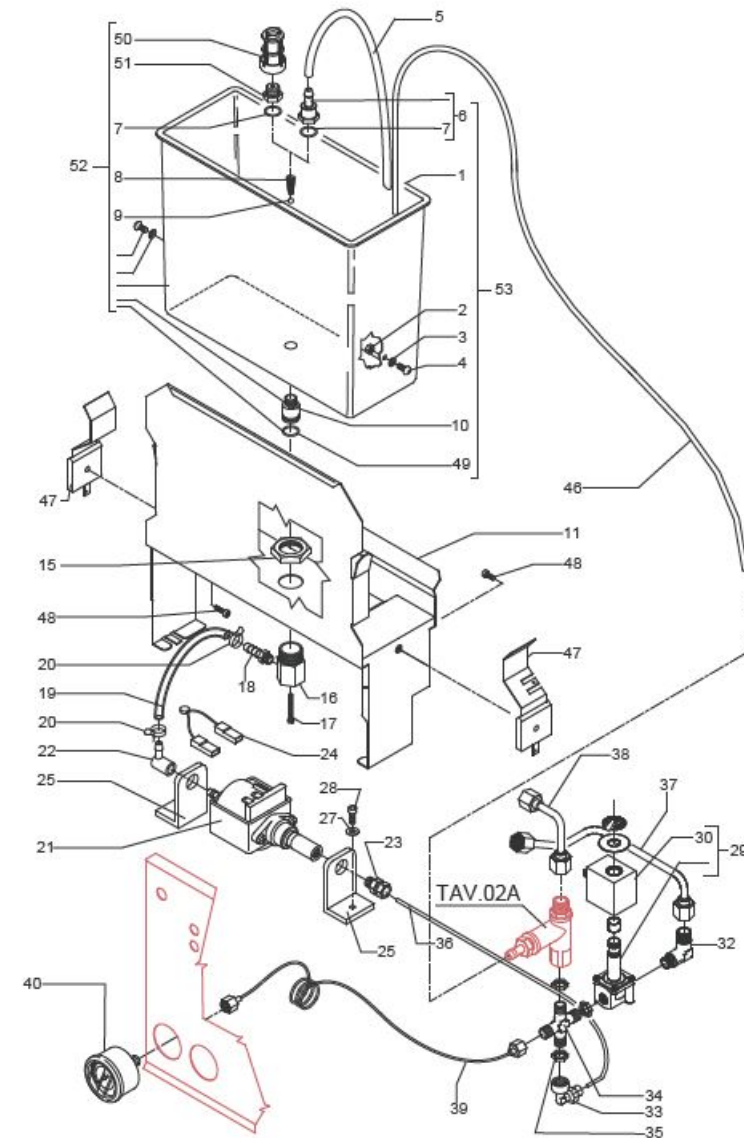

TABLE 2
MAG1S

POS	CODE	DESCRIPTION
1	7373006.03	TANK
2	7812601	NUT M4 STAINLESS STEEL
3	7374004	WASHER D4 NYLON
4	7819908	SCREW TTEI M4X8
5	5194540	HOSE 8X5 L=300 SILICONE
6	5224409	RUBBER-HOLDER D7,5
7	7496073.01	OR GASKET 115 EP856
8	5471521.01	COUPLING SPRING
9	5471509	BALL 7/32" AISI 304
10	5224617	GASKET-HOLDER D14.5 X 25 OT
11	5963009.03	ASSEMBLY TANK SUPPORT
15	5221830	NUT M20 H5 OT
16	5225228	FITTING M20 H28.5 OT
17	7826206	SCREW TCI M3X30 UNI 6107 OT
18	5225246	FITTING 1/8"G CONIC ES.10 H33 OT
19	5194529	CRISTAL HOSE D6 X 9 L=150MM
20	7611512	CLAMP
21	7731018	VIBRATION PUMP EX5 100V C/OR
21	7731019	VIBRATION PUMP EX5 120V WITH OR
21	7731022	VIBRATION PUMP EX5 220V 60HZ WITH OR
21	7731020	VIBRATION PUMP EX5 230V WITH OR
21	7731021	VIBRATION PUMP EX5 240V WITH OR
22	7303006	RUBBER-HOLDER FITTING
23	7303036TR	STRAIGHT FITTING 1/8
24	7634816	THERMIC SAFETY DEVICE 100°C AUTOMATIC
25	7470602	VIBRATION-DAMPING
27	7805009	PLAIN WASHER D5 X 11 X 1
28	7816004	SCREW TCEI M4 X 16
29	7701111	SOLENOID VALVE 2 WAY 115V PARKER
29	7702310	SOLENOID VALVE 2 WAY 230V PARKER

TABLE 2
MAG1S