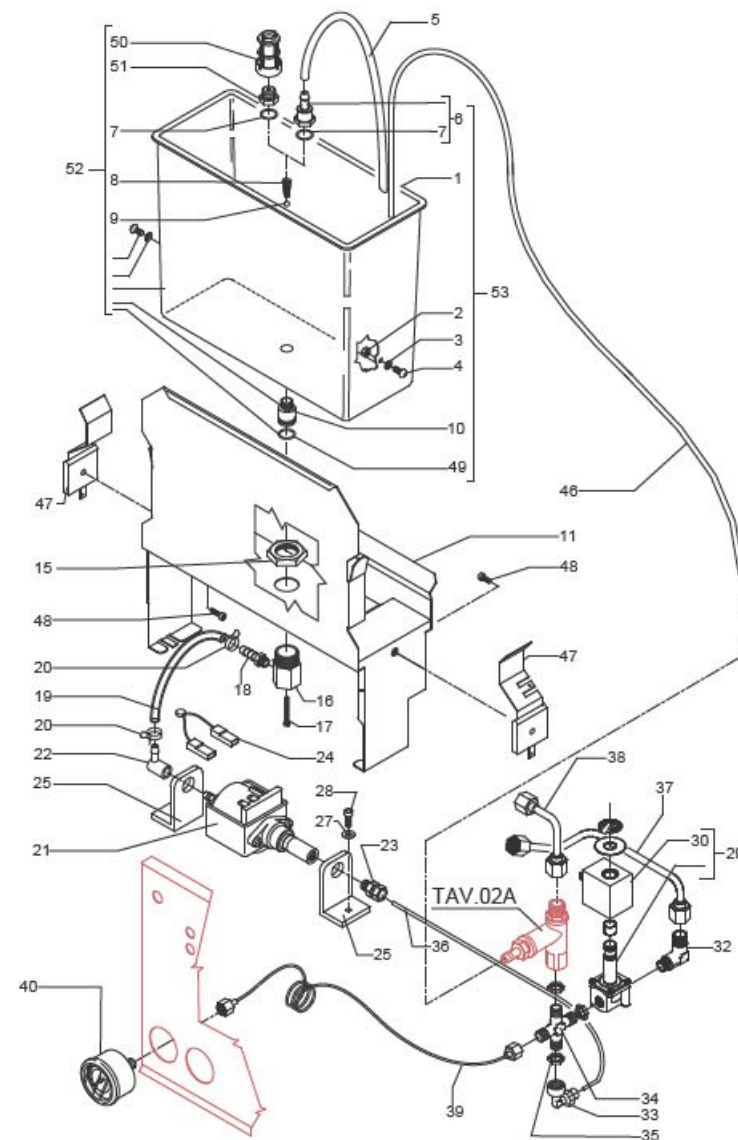

TABLE 2  
MAG1S

TABLE 2  
MAG1S

POS	CODE	DESCRIPTION
29	7702409	SOLENOID VALVE 2 WAY 240V PARKER
30	7630327	SOLENOID VALVE COIL 110V PARKER
30	7630328	SOLENOID VALVE COIL 220/230V PARKER
30	7630329	SOLENOID VALVE COIL 240V PARKER
32	5301504TR	UNION ELBOW 1/8"
33	7303034TR	UNION ELBOW 1/8"
34	7304001TR	UNION 1/8"
35	5221844	NUT 1/8"
36	5194590	PUMP-SOLENOID VALVE HOSE
37	5162237.01LL	BOILER LOAD HOSE
38	5162236.01LL	SURPRESSION VALVE - HEAT EXCHANGER HOSE
39	7400902	BOYLER-MANOMETER CAPILLARY
40	7432523	PRESSURE GAUGE D40 16BAR
46	5194592	DRAIN HOSE SURPRESSION VALVE
47	5471535	TANK SUPPORT SHAPED SPRING
48	7809806	SCREW TC M 3,5X8 PLASTITE
49	7496076	OR GASKET 112 EPDM 70SH
50	7374002	FILTER 1/4"
51	5302065	REDUCTION GEAR 1/4"
52	5963070.03	ASSEMBLY TANK WITH FILTER
53	5963071.03	ASSEMBLY TANK WITH RUBBER-HOLDER

TABLE 2  
MAG1S

TABLE 2A - (up to 30/10/2012)  
MAG1S

POS	CODE	DESCRIPTION
1	5302072	RUBBER-HOLDER FITTING
2	5471506.01	CALIBRATED SPRING D1 H26 AISI 302
3	7496052	OR GASKET 114
4	5224619TP	GASKET-HOLDER
5	7496018	OR GASKET 105 VITON
6	5283049	SURPRESSION VALVE BODY
7	5224615TP	GASKET-HOLDER
8	5471505	SPRING
9	5302017TP	STRAIGHT FITTING M12 H26.5 OT
10	5965165	ASSEMBLY SURPRESSION VALVE 12BAR
11	5493001	GASKET D8 X 4 EPT 70SH

TABLE 2A - (up to 30/10/2012)  
MAG1S

TABLE 2A - (from 31/10/2012 )  
MAG1S

POS	CODE	DESCRIPTION
1	5302077TP	RUBBER-HOLDER FITTING
2	5471539	CALIBRATED SPRING D.1,6
3	7496052	OR GASKET 114
4	5224620TP	GASKET-HOLDER
5	7496018	OR GASKET 105 VITON
6	5283053TP	SURPRESSION VALVE BODY
7	5224615TP	GASKET-HOLDER
8	5471505	SPRING
9	5302017TP	STRAIGHT FITTING M12 H26.5 OT
10	5965212.01AL	ASSEMBLY SURPRESSION VALVE 12BAR
11	5493042	GASKET D.11X3
12	5471019	INOX WIRE FILER D8,5X5 AISI304