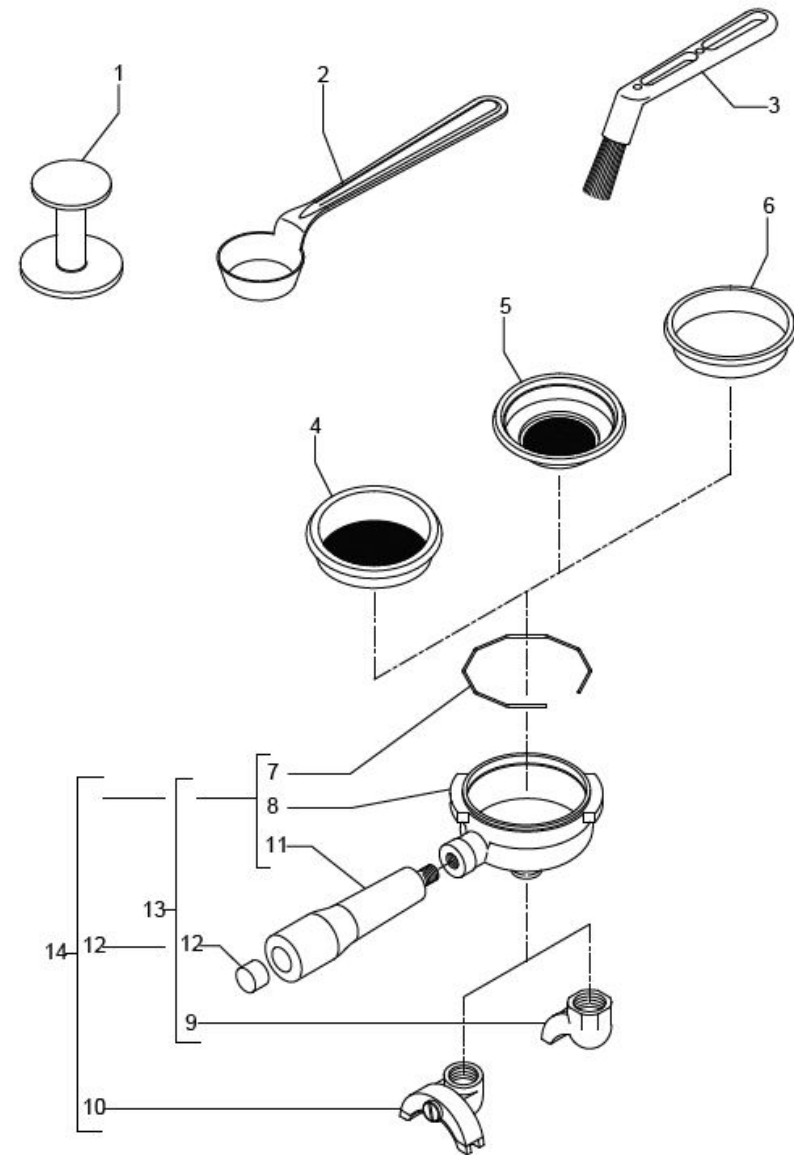

TABLE 5A  
MAG1S Mod. PM PID

**BEZZERA****MAGICA**

TABLE 5A  
MAG1S Mod. PM PID

POS	CODE	DESCRIPTION
26	7661033.02PR	LEVEL REGULATOR 3 PROBES 110/120V
27	7635424.01	RELAY
28	7816017	SCREW TCEI M4X6

**BEZZERA****MAGICA**

TABLE 5A  
MAG1S Mod. PM PID

**BEZZERA**

**MAGICA**

TABLE 6 - (up to 02/12/2012)  
MAG1S

POS	CODE	DESCRIPTION
1	5373001	COFFEE-PRESS
2	5372101	MEASURER
3	7990603	CLEANING BRUSH
4	5471026.01	FILTER 2 CUPS 14 GRAMS WITH RUN CHANNEL
4	5471021.01	FILTER 2 CUPS 12 GRAMS AISI 304 WITH RUN CHANNEL
5	5471031.01	FILTER 1 CUP 8 GRAMS WITH RUN CHANNEL
5	5471020.01	FILTER 1 CUP 6 GRAMS WITH RUN CHANNEL
6	5471003	BLIND FILTER
7	5471527	FILTER-HOLDER SPRING D1.2 AISI 302
8	7479972.01TW	FILTER-HOLDER
9	7305006TW	SPOUT 1 WAY
10	7305007TW	SPOUT 2 WAY
11	7371502	KNOB POLISHED
12	5373915CM	KNOB CHROME CAP
13	5965551.02R	ASSEMBLY COMPLETE FILTER-HOLDER 1 CUP
14	5965550.02R	ASSEMBLY FILTER-HOLDER 2 CUPS

**BEZZERA**

**MAGICA**

TABLE 6 - (up to 02/12/2012)  
MAG1S

**BEZZERA**

**MAGICA**

TABLE 6 - (from 03/12/2012 )  
MAG1S

POS	CODE	DESCRIPTION
1	7990603	CLEANING BRUSH
2	5373001	COFFEE-PRESS
3	5372101	MEASURER
4	5471003	BLIND FILTER
5	5471031.01	FILTER 1 CUP 8 GRAMS WITH RUN CHANNEL
6	5471026.01	FILTER 2 CUPS 14 GRAMS WITH RUN CHANNEL
6	5471035	FILTER 2 CUPS 16 GRAMS AISI 304 WITH RUN CHANNEL
6	5471021.01	FILTER 2 CUPS 12 GRAMS AISI 304 WITH RUN CHANNEL
7	5965590R	ASSEMBLY COMPLETE FILTER-HOLDER 2 CUPS
7	5965588R	ASSEMBLY COMPLETE FILTER-HOLDER 1 CUP
8	5471527	FILTER-HOLDER SPRING D1.2 AISI 302
9	7479972.01TW	FILTER-HOLDER
10	5978508	KNOB
11	5371203	HANDLE
12	7816026	SCREW TCEI M12X60
13	7809810	SCREW TC M3.5X8
13	7809806	SCREW TC M 3,5X8 PLASTITE
14	5371204	PLUG CHROMED
15	5371205	PLATE WITH LOGO
16	7305006TW	SPOUT 1 WAY
17	7305007TW	SPOUT 2 WAY
18	7493021	GASKET (from 19.06.15)