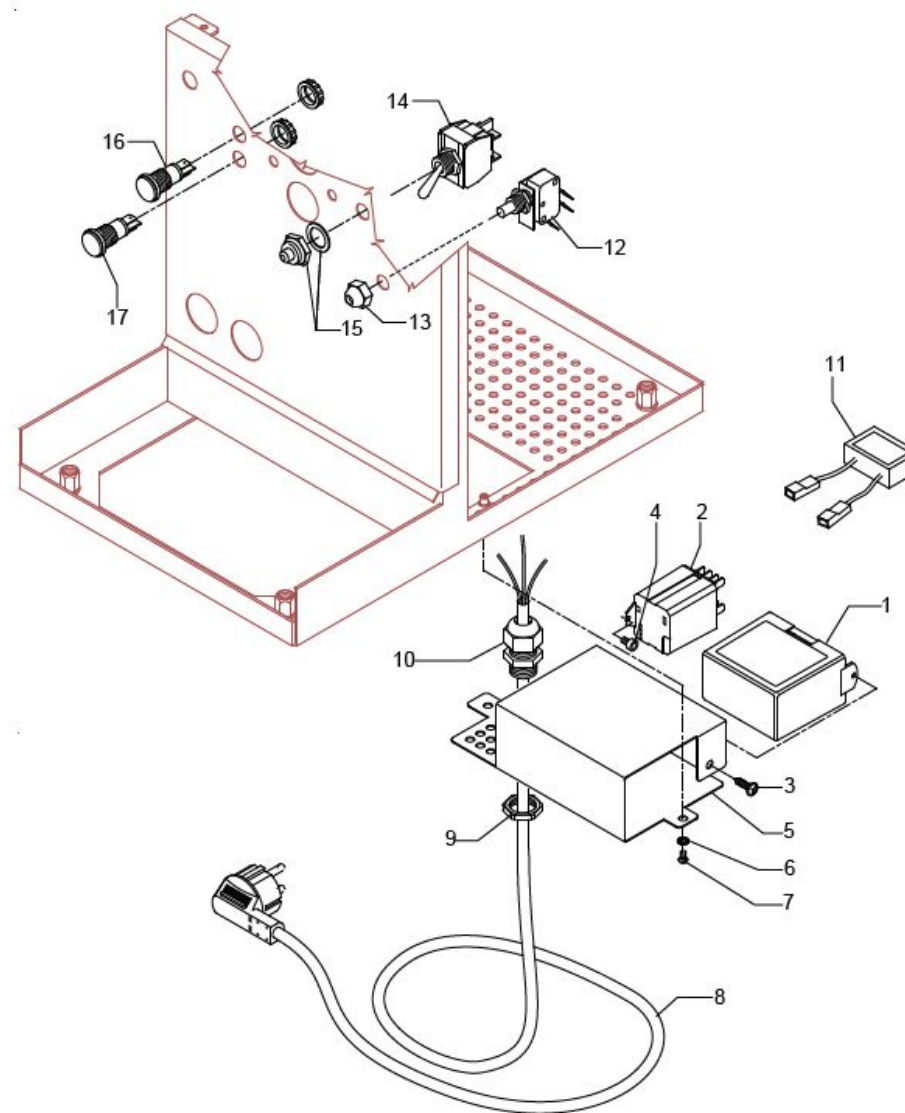

TABLE 4 - (from 29/01/2014 )  
MAG1S

TABLE 5 - (up to 30/11/2015)  
MAG1S Mod. PM

POS	CODE	DESCRIPTION
1	7661033.01	LEVEL REGULATOR 3 PROBES 110/120V
1	7661034.01	LEVEL REGULATOR 3 PROBES 220/230V
1	7661035.01	LEVEL REGULATOR 3 PROBES 240V
2	7635418	RELAY 16A 110V
2	7635419	RELAY 16A 220/230V
2	7635420	RELAY 16A 240V
3	7819404	TAPPING SCREW TPS D4.8X16 UNI 6955 A2
4	7816017	SCREW TCEI M4X6
5	5035709.01LL	ELECTRIC PARTS SUPPORT PLATE
6	7814001	WASHER D4 DIN 6798A A2
7	7819908	SCREW TTEI M4X8
8	7551001	CABLE WITH USA PLUG 125V 15A
8	7551003	CABLE WITH USA PLUG 250V 20A
8	7555001	CABLE WITH SCHUKO PLUG
8	7552001	CABLE WITH AUSTRALIAN PLUG
8	7555003	CABLE WITH SWITZERLAND PLUG
9	7614006	NUT PG13,5
10	7614007	CABLE-PRESS PG13,5
11	7663005R	FILTER RC
12	7633906	MICROSWITCH 250V
13	5221875CM	NUT M10X0,75
14	7633326	BIPOLAR SWITCH LEVER
15	7372507	SWTCH PROTECTION PLASTIC
16	7633622	GREEN LAMP 110/240V
17	7633621	ORANGE LAMP 110/240V

TABLE 5 - (up to 30/11/2015)  
MAG1S Mod. PM

TABLE 5 - (from 01/12/2015 )  
MAG1S Mod. PM

POS	CODE	DESCRIPTION
1	7661033.02PR	LEVEL REGULATOR 3 PROBES 110/120V
1	7661043.01PR	LEVEL REGULATOR 3 PROBES 220/240V
2	7635418	RELAY 16A 110V
2	7635419	RELAY 16A 220/230V
2	7635420	RELAY 16A 240V
3	7819404	TAPPING SCREW TPS D4.8X16 UNI 6955 A2
4	7816017	SCREW TCEI M4X6
5	5035709.02LL	ELECTRIC PARTS SUPPORT PLATE
6	7814001	WASHER D4 DIN 6798A A2
7	7819908	SCREW TTEI M4X8
8	7552001	CABLE WITH AUSTRALIAN PLUG
8	7555003	CABLE WITH SWITZERLAND PLUG
8	7551001	CABLE WITH USA PLUG 125V 15A
8	7551003	CABLE WITH USA PLUG 250V 20A
8	7555001	CABLE WITH SCHUKO PLUG
9	7614006	NUT PG13,5
10	7614007	CABLE-PRESS PG13,5
11	7663005R	FILTER RC
12	7633906	MICROSWITCH 250V
13	5221875CM	NUT M10X0,75
14	7633326	BIPOLAR SWITCH LEVER
15	7372507	SWTCH PROTECTION PLASTIC
16	7633624	GREEN LAMP
17	7633625	ORANGE LAMP
18	5074468.01SG	GROUP FRONTAL STAINLESS STEEL POLISHED