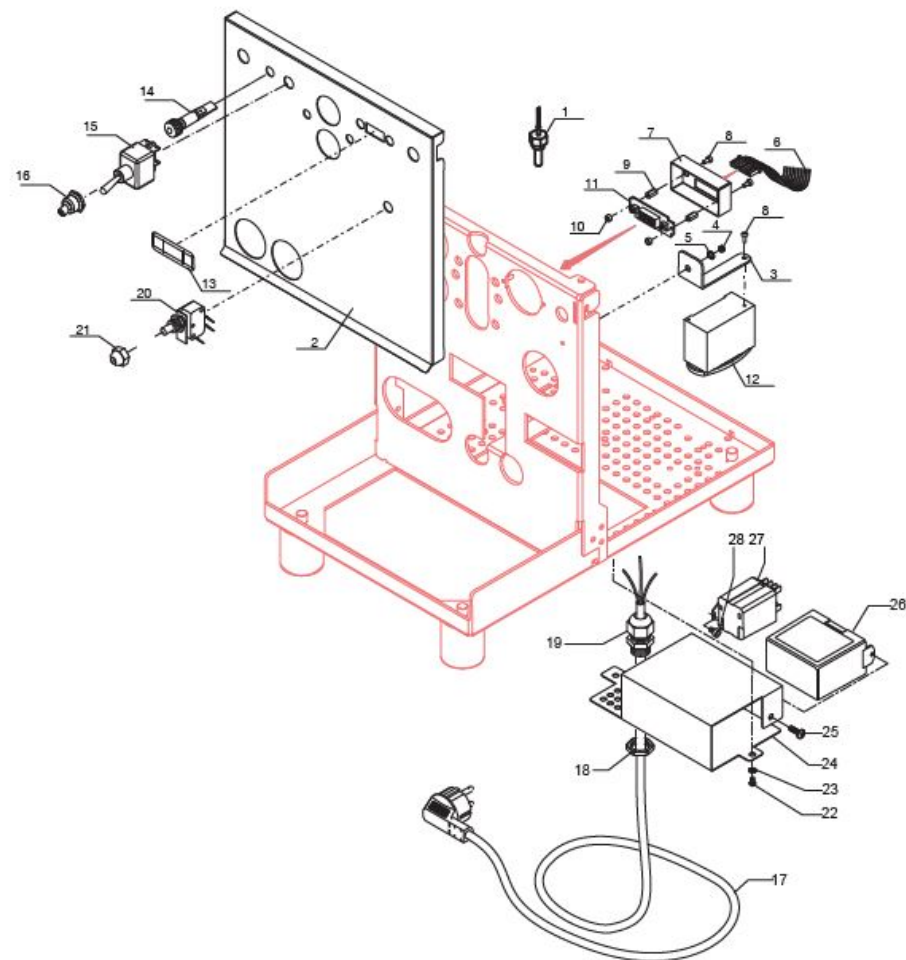

TABLE 5A
MAG1S Mod. PM PID

POS	CODE	DESCRIPTION
1	7666002	PROBE FOR THERMAL PID
2	5074908SG	GROUP FRONTAL MAGICA PM PID
3	5018468LW	PID SUPPORT
4	7822602	NUT M3
5	7814001	WASHER D4 DIN 6798A A2
6	7663581	CONNECTING CABLE
7	5053026LW	COVER
8	7816016	M3X6 SCREW
9	5191511	SPACER
10	5191510	SPACER
11	7665529	DISPLAY
12	7434021	THERMOSTAT TERMOPID 230/240V
13	5522076	TERMOPID PLATE
14	7633626	RED LED
15	7633326	BIPOLAR SWITCH LEVER
16	7372507	SWTCH PROTECTION PLASTIC
17	7555001	CABLE WITH SCHUKO PLUG
17	7552001	CABLE WITH AUSTRALIAN PLUG
17	7555003	CABLE WITH SWITZERLAND PLUG
17	7551001	CABLE WITH USA PLUG 125V 15A
17	7551003	CABLE WITH USA PLUG 250V 20A
18	7614006	NUT PG13,5
19	7614007	CABLE-PRESS PG13,5
20	7633906	MICROSWITCH 250V
21	5221875CM	NUT M10X0,75
22	7819908	SCREW TTEI M4X8
23	7814001	WASHER D4 DIN 6798A A2
24	5035709.02LW	ELECTRIC PARTS SUPPORT PLATE
25	7819404	TAPPING SCREW TPS D4.8X16 UNI 6955 A2
26	7661043.01PR	LEVEL REGULATOR 3 PROBES 220/240V

TABLE 5A
MAG1S Mod. PM PID