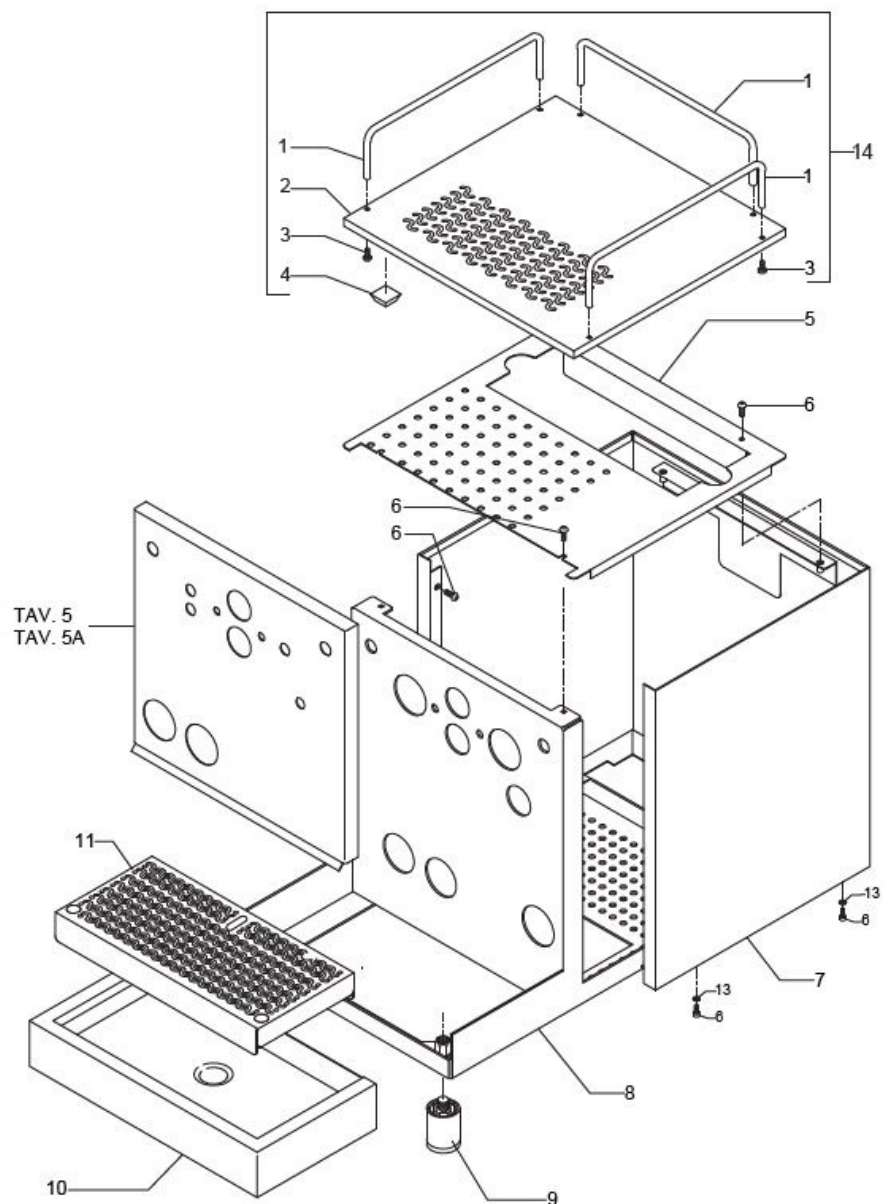

**BEZZERA**

Dal 1901

**MAGICA**

**COD. 9942049.04**

**REV. 02 ed.04/17**

TABLE 1  
MAG1S

POS	CODE	DESCRIPTION
1	5163205.01CM	CUP-HEATER
2	5074631LW	CUPS-HEATER GRID STAINLESS STEEL POLISHED
3	7818603	TAPPING SCREW M4X13
4	7474212	ADHESIVE FEET
5	5056301LW	CUPS-HEATER TANK
6	7816002	SCREW TCEI M4X12
7	5344023.01	BODY STAINLESS STEEL POLISHED
8	5340019LL	MAGICA PM PID CHASSIS
8	5340003.05LL	CHASSIS BLACK
9	7474218	FEET M10 D40X46
10	5340513	DRIP TRAY STAINLESS STEEL POLISHED
11	5074617LW	DIP TRAY GRID
13	7809804	PLAIN WASHER D4
14	5961727	ASSEMBLY CUPS-HEATER

TABLE 1  
MAG1S

TABLE 2  
MAG1S

POS	CODE	DESCRIPTION
1	7373006.03	TANK
2	7812601	NUT M4 STAINLESS STEEL
3	7374004	WASHER D4 NYLON
4	7819908	SCREW TTEI M4X8
5	5194540	HOSE 8X5 L=300 SILICONE
6	5224409	RUBBER-HOLDER D7,5
7	7496073.01	OR GASKET 115 EP856
8	5471521.01	COUPLING SPRING
9	5471509	BALL 7/32" AISI 304
10	5224617	GASKET-HOLDER D14.5 X 25 OT
11	5963009.03	ASSEMBLY TANK SUPPORT
15	5221830	NUT M20 H5 OT
16	5225228	FITTING M20 H28.5 OT
17	7826206	SCREW TCI M3X30 UNI 6107 OT
18	5225246	FITTING 1/8"G CONIC ES.10 H33 OT
19	5194529	CRISTAL HOSE D6 X 9 L=150MM
20	7611512	CLAMP
21	7731018	VIBRATION PUMP EX5 100V C/OR
21	7731019	VIBRATION PUMP EX5 120V WITH OR
21	7731022	VIBRATION PUMP EX5 220V 60HZ WITH OR
21	7731020	VIBRATION PUMP EX5 230V WITH OR
21	7731021	VIBRATION PUMP EX5 240V WITH OR
22	7303006	RUBBER-HOLDER FITTING
23	7303036TR	STRAIGHT FITTING 1/8
24	7634816	THERMIC SAFETY DEVICE 100°C AUTOMATIC
25	7470602	VIBRATION-DAMPING
27	7805009	PLAIN WASHER D5 X 11 X 1
28	7816004	SCREW TCEI M4 X 16
29	7701111	SOLENOID VALVE 2 WAY 115V PARKER
29	7702310	SOLENOID VALVE 2 WAY 230V PARKER