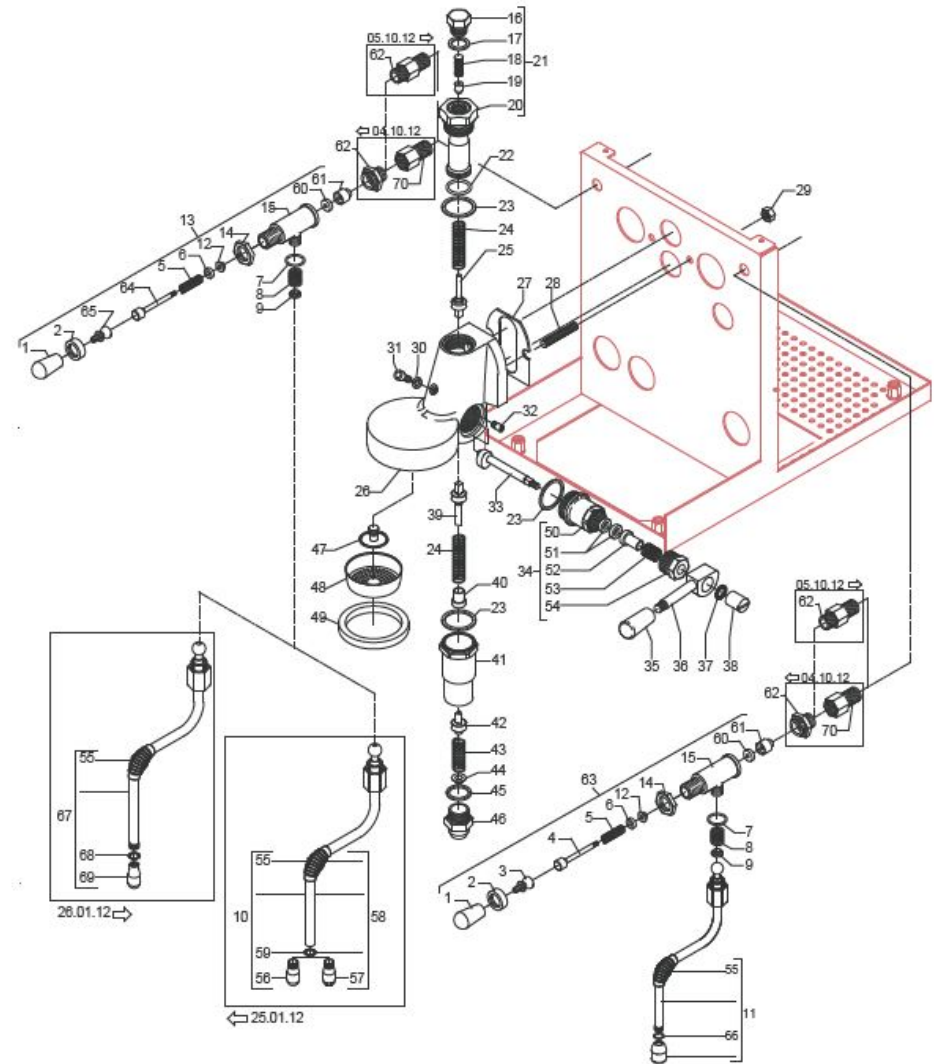

**BEZZERA**

**MAGICA**

TABLE 4 - (up to 28/01/2014)  
MAG1S

TABLE 4 - (up to 28/01/2014)  
MAG1S

POS	CODE	DESCRIPTION
61	5224603TP	GASKET-HOLDER
62	5225410TP	FITTING M14XM13 H26
62	5302079	FITTING M14XM13 (from 05.10.2012)
63	5964084AL	ASSEMBLY TAP
64	5260204DL	SHAFT D12X47
65	5225610	ARTICULATION M8 INOX
66	7496084	GASKET
67	7479990TW	ASSEMBLY STEAM HOSE TERMINAL 2 HOLES
68	7496084	GASKET
69	7305014	TERMINAL 2 HOLES
70	5302064	FITTING M/F M13x1

TABLE 4 - (up to 28/01/2014)  
MAG1S

**BEZZERA**

**MAGICA**

TABLE 4 - (from 29/01/2014 )  
MAG1S

POS	CODE	DESCRIPTION
1	7371511.01	LEVER KNOB
2	5222823CM	RING NUT 3/8"
3	5225608	ARTICULATION M8 INOX
4	5260203DL	SHAFT D12X47
5	5471513	SPRING
6	5261801	WASHER D11
7	7496072	OR GASKET 121
8	5471532	SPRING
9	5190501	COMPLETE CUP
11	7479985.01TW	ASSEMBLY WATER HOSE
12	5494004	GASKET D12 X 6 PTFE GRAPHITIZED
13	5964085.01AL	ASSEMBLY TAP WITH OR
14	5221826CM	NUT 3/8
15	5283055TW	TAP BODY OT FOR OR
16	7479952	UPPER ASSY PLUG
17	7479953	GASKET TF 22X17X2
18	7479954	INOX FILTER D8,5X22
19	7479955	INJECTOR M6X0,75 FORO D0,7
20	7479956	UPPER SLEEVE ASSY
21	7479933	INJECTOR D0.7 UPPER SLEEVE ASSY
22	7479934	GASKET OR 128 VITON
23	7479935	GASKET TF D35X30X2
24	7479936	DELIVERY VALVE SPRING
25	7479937	DELIVERY VALVE ASSY
26	7479940	DELIVERY GROUP BODY
27	7493011	INSULATING
28	5267013	TIE ROD M8 X 31 ASTM A193
29	7812607	NUT M8 UNI 5587 ASTM A194
30	7479938	GASKET TF D10X6X1
31	7479939	SCREW TCE M6X8