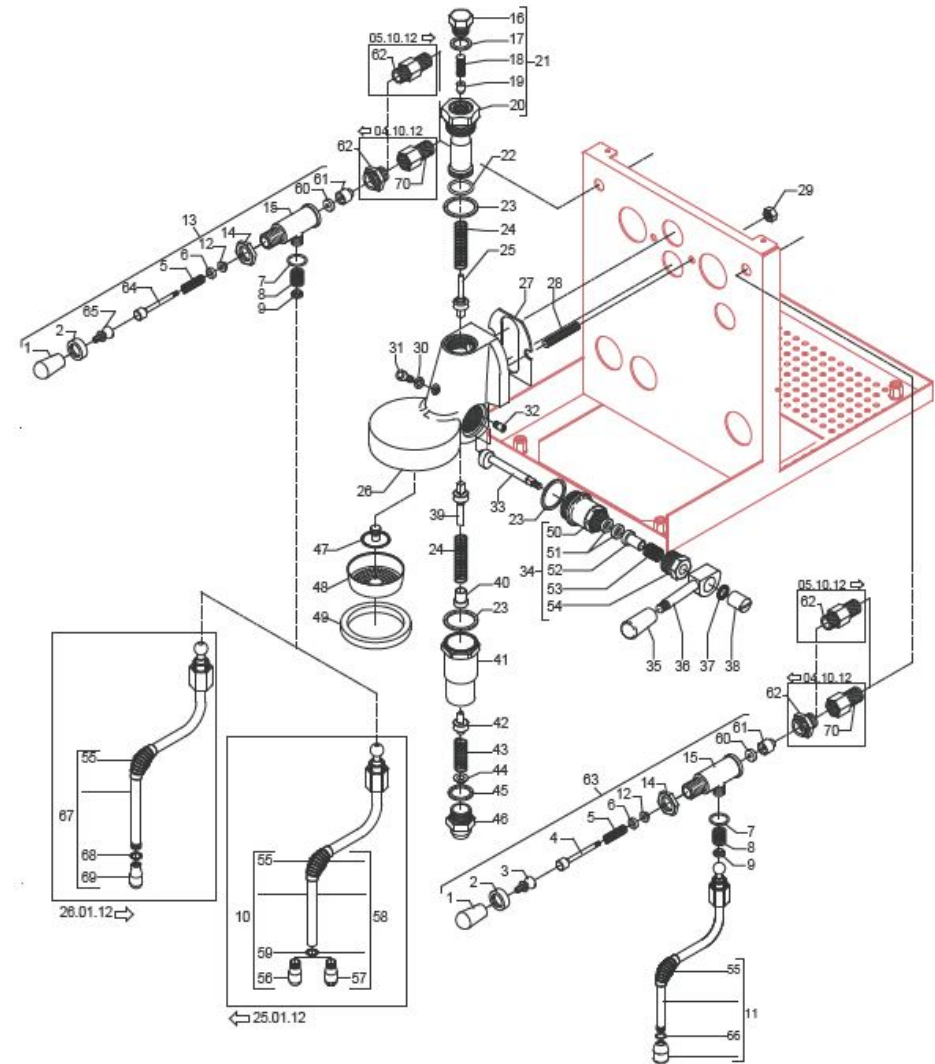

**BEZZERA**

**MAGICA**

TABLE 4 - (up to 28/01/2014)  
MAG1S

TABLE 4 - (up to 28/01/2014)  
MAG1S

POS	CODE	DESCRIPTION
61	5224603TP	GASKET-HOLDER
62	5225410TP	FITTING M14XM13 H26
62	5302079	FITTING M14XM13 (from 05.10.2012)
63	5964084AL	ASSEMBLY TAP
64	5260204DL	SHAFT D12X47
65	5225610	ARTICULATION M8 INOX
66	7496084	GASKET
67	7479990TW	ASSEMBLY STEAM HOSE TERMINAL 2 HOLES
68	7496084	GASKET
69	7305014	TERMINAL 2 HOLES
70	5302064	FITTING M/F M13x1

TABLE 4 - (up to 28/01/2014)  
MAG1S

**BEZZERA**

**MAGICA**

TABLE 4 - (from 29/01/2014 )  
MAG1S

POS	CODE	DESCRIPTION
1	7371511.01	LEVER KNOB
2	5222823CM	RING NUT 3/8"
3	5225608	ARTICULATION M8 INOX
4	5260203DL	SHAFT D12X47
5	5471513	SPRING
6	5261801	WASHER D11
7	7496072	OR GASKET 121
8	5471532	SPRING
9	5190501	COMPLETE CUP
11	7479985.01TW	ASSEMBLY WATER HOSE
12	5494004	GASKET D12 X 6 PTFE GRAPHITIZED
13	5964085.01AL	ASSEMBLY TAP WITH OR
14	5221826CM	NUT 3/8
15	5283055TW	TAP BODY OT FOR OR
16	7479952	UPPER ASSY PLUG
17	7479953	GASKET TF 22X17X2
18	7479954	INOX FILTER D8,5X22
19	7479955	INJECTOR M6X0,75 FORO D0,7
20	7479956	UPPER SLEEVE ASSY
21	7479933	INJECTOR D0.7 UPPER SLEEVE ASSY
22	7479934	GASKET OR 128 VITON
23	7479935	GASKET TF D35X30X2
24	7479936	DELIVERY VALVE SPRING
25	7479937	DELIVERY VALVE ASSY
26	7479940	DELIVERY GROUP BODY
27	7493011	INSULATING
28	5267013	TIE ROD M8 X 31 ASTM A193
29	7812607	NUT M8 UNI 5587 ASTM A194
30	7479938	GASKET TF D10X6X1
31	7479939	SCREW TCE M6X8