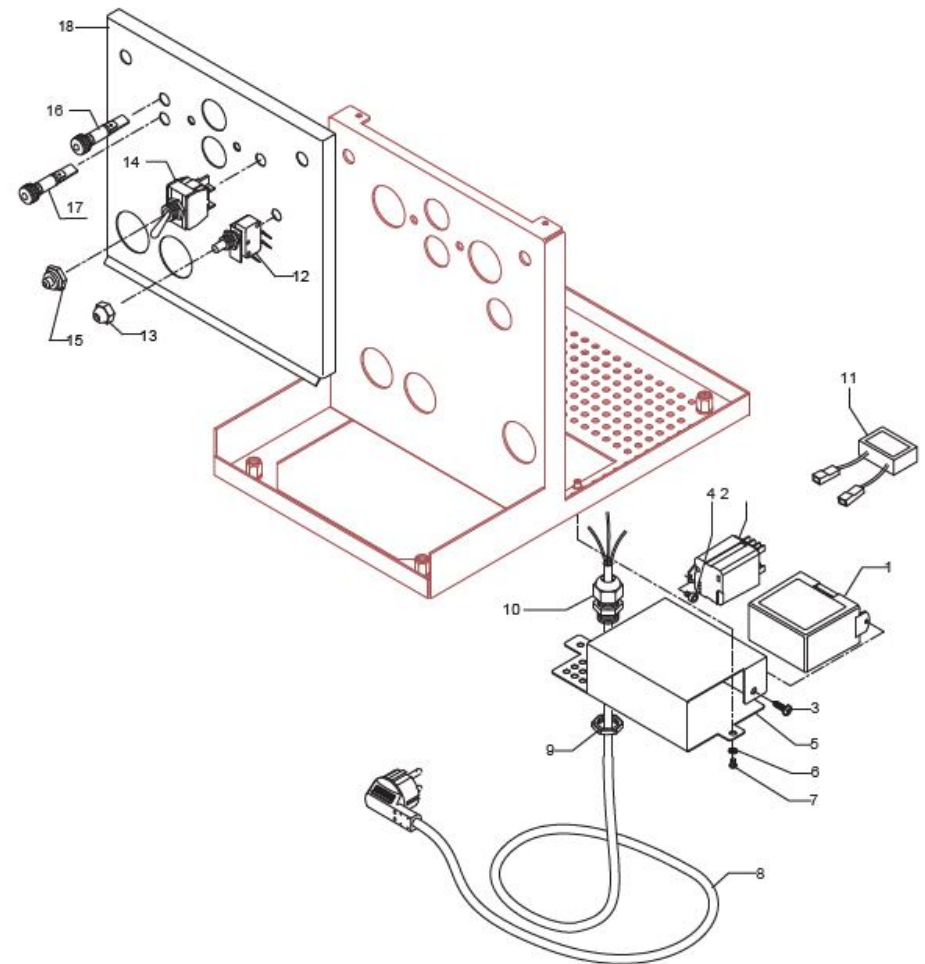

TABLE 5 - (from 01/12/2015 )  
MAG1S Mod. PM

TABLE 5A  
MAG1S Mod. PM PID

POS	CODE	DESCRIPTION
1	7666002	PROBE FOR THERMAL PID
2	5074908SG	GROUP FRONTAL MAGICA PM PID
3	5018468LW	PID SUPPORT
4	7822602	NUT M3
5	7814001	WASHER D4 DIN 6798A A2
6	7663581	CONNECTING CABLE
7	5053026LW	COVER
8	7816016	M3X6 SCREW
9	5191511	SPACER
10	5191510	SPACER
11	7665529	DISPLAY
12	7434021	THERMOSTAT TERMOPID 230/240V
13	5522076	TERMOPID PLATE
14	7633626	RED LED
15	7633326	BIPOLAR SWITCH LEVER
16	7372507	SWTCH PROTECTION PLASTIC
17	7555001	CABLE WITH SCHUKO PLUG
17	7552001	CABLE WITH AUSTRALIAN PLUG
17	7555003	CABLE WITH SWITZERLAND PLUG
17	7551001	CABLE WITH USA PLUG 125V 15A
17	7551003	CABLE WITH USA PLUG 250V 20A
18	7614006	NUT PG13,5
19	7614007	CABLE-PRESS PG13,5
20	7633906	MICROSWITCH 250V
21	5221875CM	NUT M10X0,75
22	7819908	SCREW TTEI M4X8
23	7814001	WASHER D4 DIN 6798A A2
24	5035709.02LW	ELECTRIC PARTS SUPPORT PLATE
25	7819404	TAPPING SCREW TPS D4.8X16 UNI 6955 A2
26	7661043.01PR	LEVEL REGULATOR 3 PROBES 220/240V