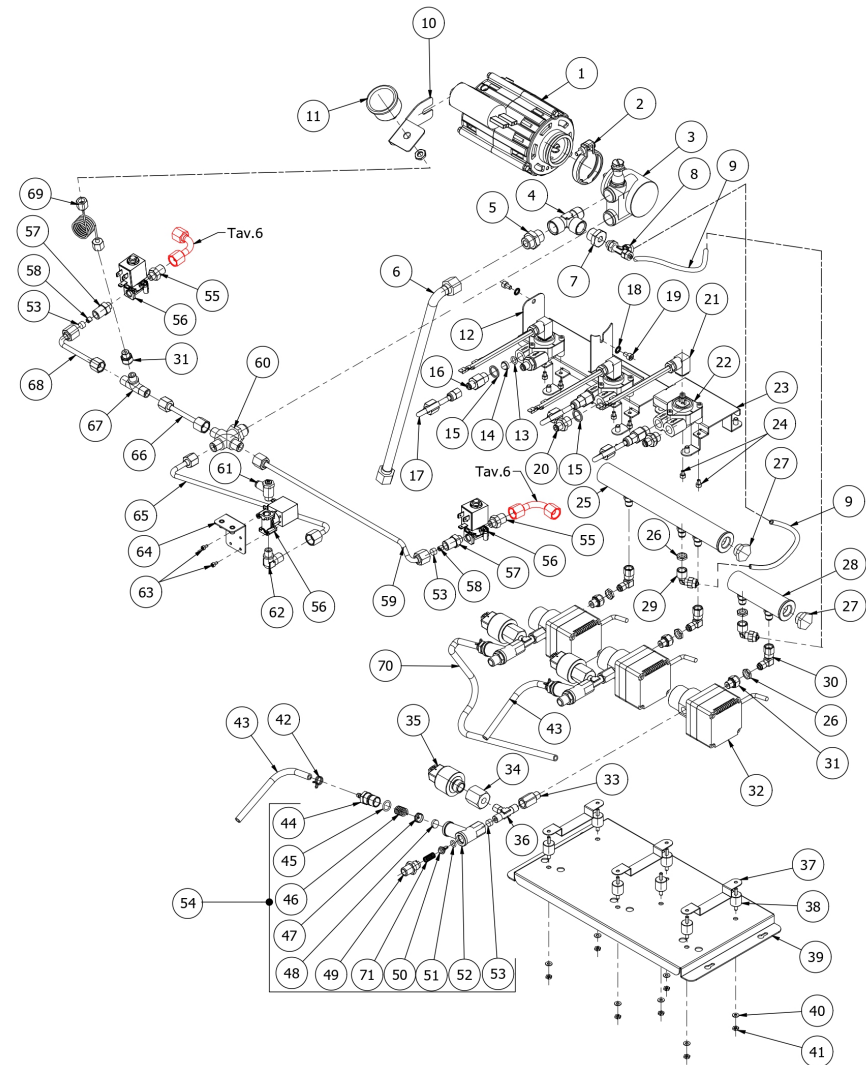

POS	CODE	DESCRIPTION
1	7809912DL	TC SCREW M8X12 AISI304 POLISHED.
2	7809911DL	TC SCREW M8X18 AISI304 POLISHED.
3	5019002.01VN	LEFT FOOT BLACK VICTORIA
3	5019002.01YI	LEFT FOOT WHITE VICTORIA
3	5019002.01YV	LEFT FOOT GREEN VICTORIA
4	5266202MP	SPACER SUPPORT FOOT
5	5266203MP	FOOT VICTORIA
6	5266205	FOOT ADJUSTMENT PIN
7	7496100	GASKET OR 826 D3,53X42.86 NBR
8	5266204	PIN BLOCK FOR FOOT ADJUSTMENT
9	5962643	ASSY FOOT ADJUSTMENT VICTORIA
10	5019001.01VN	RIGHT FOOT BLACK VICTORIA
10	5019001.01YI	RIGHT FOOT WHITE VICTORIA
10	5019001.01YV	RIGHT FOOT GREEN VICTORIA
11	5262206MP	SPACER FOOT

BEZZERA

VICTORIA BREWING PROFILE RESTYLE

TABLE 10

VICTORIA 3 GR BREWING PROFILE RESTYLE

TABLE 11

VICTORIA 2-3 GR BREWING PROFILE RESTYLE

POS	CODE	DESCRIPTION
1	7434033	MANUAL TERMOSTAT
2	7633349	LEVER SWITCH W/LED SCI R13-404AL
3	7633350	COVER SWITCH VICT.RED SCI R17-10B
4	7819912	SCREW M4X6
5	7816418	SCREW TE M6X25 UNI5739 A2
6	7814005	WASHER D6
7	7821403	NUT M6 UNI 5587 OT
8	7633354SG	SWITCH 230V ON/OFF