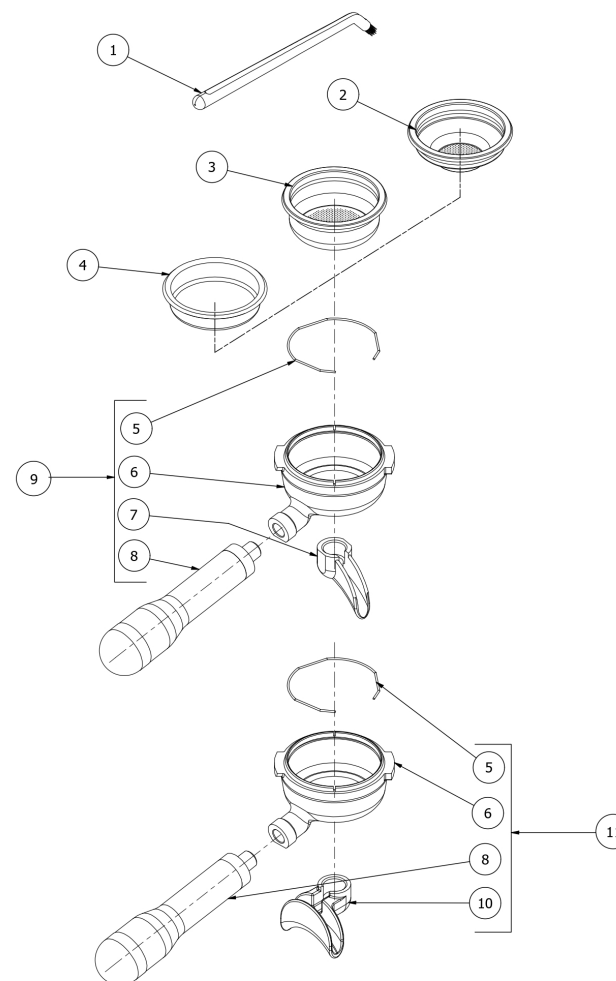

BEZZERA

VICTORIA BREWING PROFILE RESTYLE

TABLE 13

VICTORIA 2-3 GR BREWING PROFILE RESTYLE

POS	CODE	DESCRIPTION
1	7990603	CLEANING BRUSH FOR COFFEE MACHINE
2	5471031.01	FILTER 1 CUP 10 GRAMS
3	5471035	FILTER 2 CUPS 20 GRAMS
4	5471038	BLIND FILTER AISI304
5	5471527	FILTER-HOLDER SPRING D1.2 AISI 302
6	5286016TW	FILTER-HOLDER TILTED HANDLE BZ
7	7305006TW	SPOUT 1 WAY S/PB+PWP
8	7371525	WOODEN HANDLE+STAINLESS STEEL
9	5965643.01R	ASSY FILTER-HOLDER BZ 1TZ 80°
9	5965659R	ASSY FILTER-HOLDER BLACK BZ 1TZ 80°
10	7305007TW	SPOUT 2 WAYS WITHOUT PB+PWP
11	5965644.01R	ASSY FILTER-HOLDER BZ 2TZ VICTORIA
11	5965660R	ASSY FILTER-HOLDER BLACK BZ 2TZ VICTORIA

BEZZERA

VICTORIA BREWING PROFILE RESTYLE

TABLE 13

VICTORIA 2-3 GR BREWING PROFILE RESTYLE