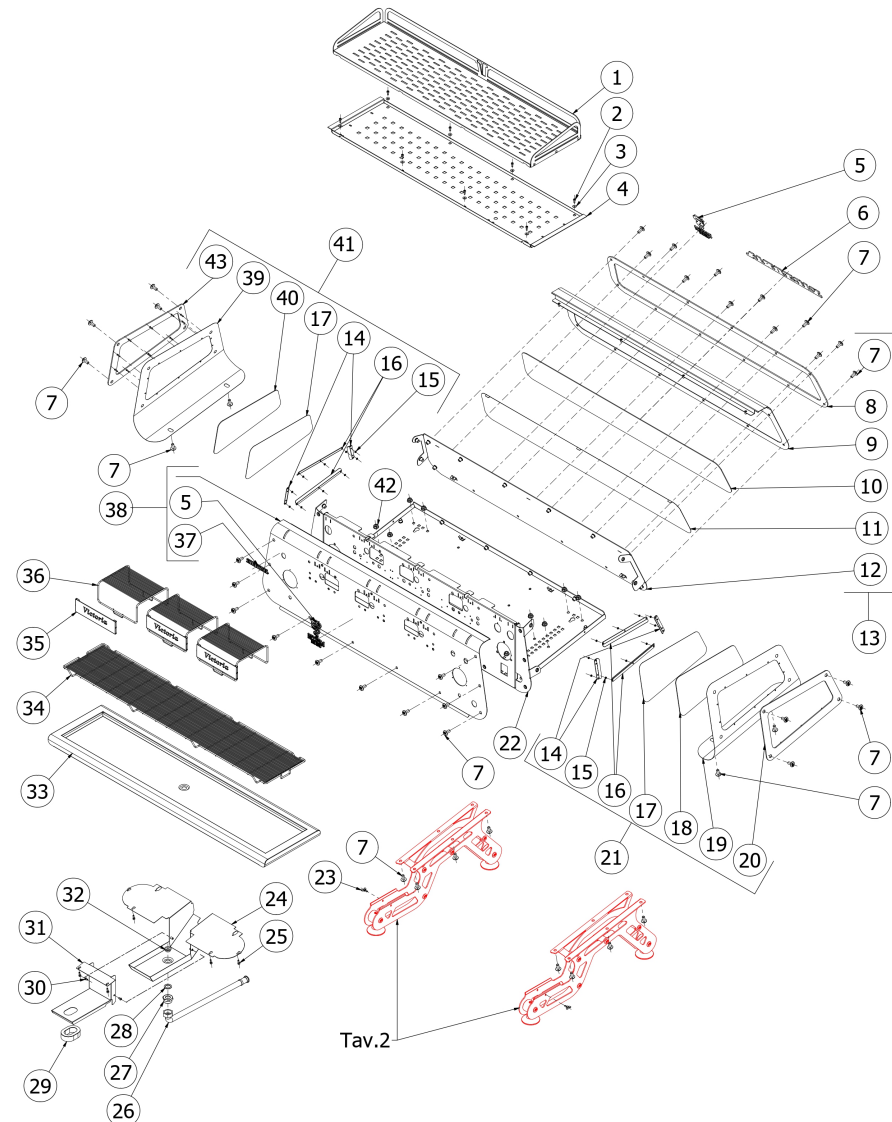

BEZZERA

VICTORIA BREWING PROFILE RESTYLE

TABLE 1

VICTORIA 3 GR BREWING PROFILE RESTYLE