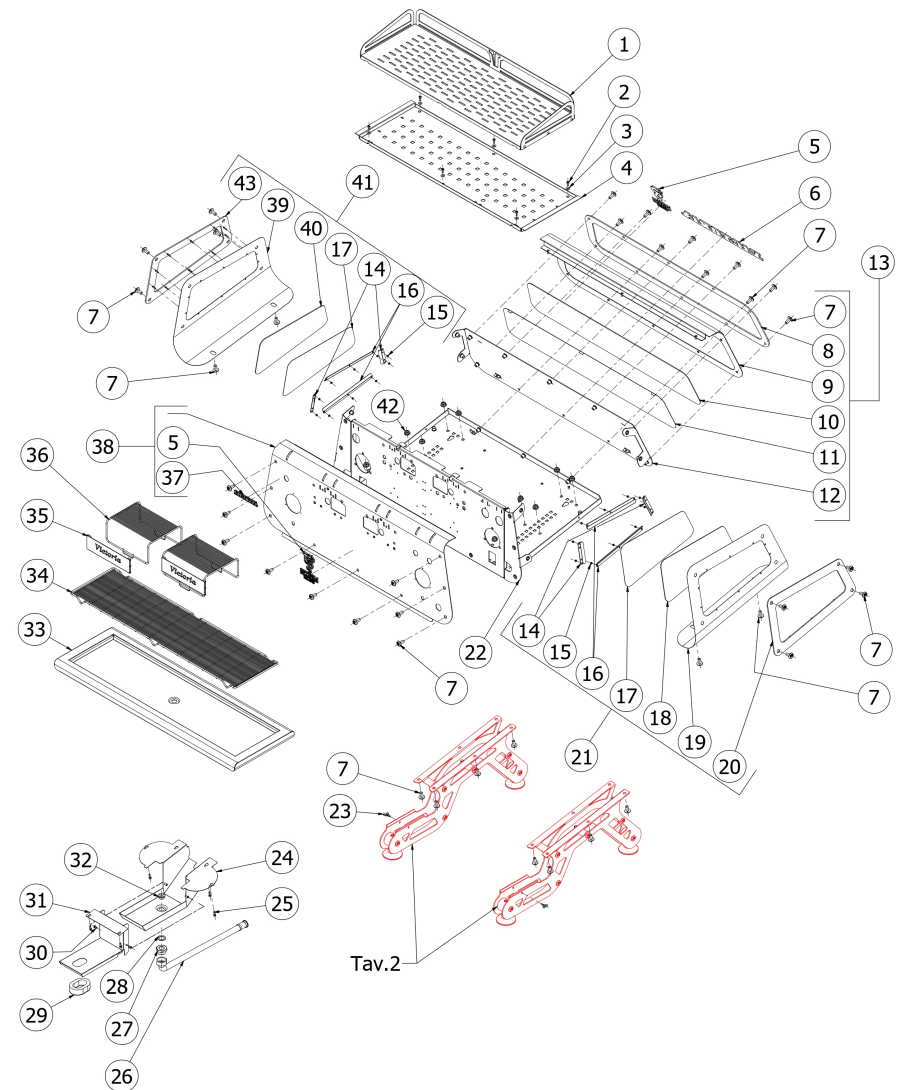

BEZZERA

VICTORIA BREWING PROFILE RESTYLE

TABLE 1

VICTORIA 2 GR BREWING PROFILE RESTYLE

POS	CODE	DESCRIPTION
40	5370038	SIDE PANEL LEFT WOOD + PLEX VICTORIA
40	5370030	SIDE PANEL LEFT GRID + PLEX VICTORIA
41	5961863YI-RE	ASSY SIDE LEFT WHITE+GRID VICTORIA
41	5961863.01VN-PE	ASSY SIDE LEFT BLACK+LEATHER VICTORIA
41	5961863YV-LE	ASSY SIDE LEFT GREEN+WOOD VICTORIA
42	7812703	NUT M8 DIN6923 INOX A2
43	5016041YV	LEFT PROFILE GREEN VICTORIA
43	5016041VN	LEFT PROFILE BLACK VICTORIA
43	5016041YI	LEFT PROFILE WHITE VICTORIA

BEZZERA

VICTORIA BREWING PROFILE RESTYLE

TABLE 1

VICTORIA 2 GR BREWING PROFILE RESTYLE