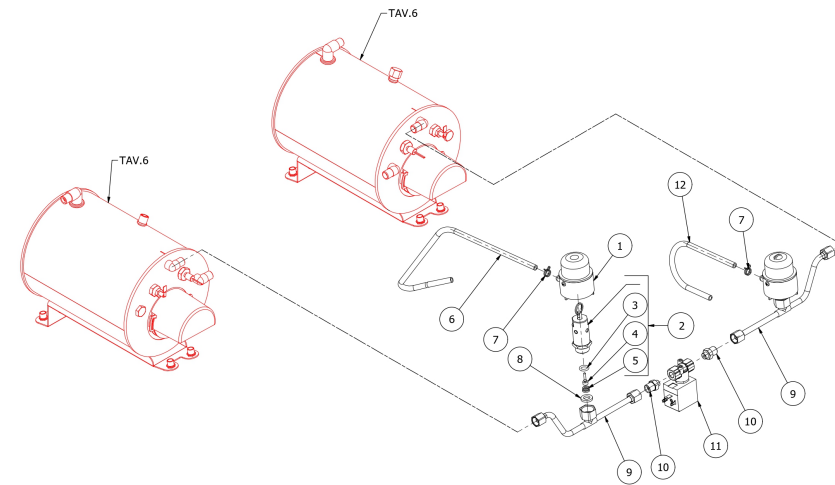

TABLE 7

VICTORIA 2 GR BREWING PROFILE RESTYLE

TABLE 7

VICTORIA 3 GR BREWING PROFILE RESTYLE

POS	CODE	DESCRIPTION
1	5963047.01	ASSY CUP+O RING+VALVE PLUG
2	5965308	ASSY SECURITY VALVE 2,5 BAR
3	7496094	O-RING GASKET 102 VITON 70SH
4	5264017.02	SECURITY VALVE PIN
5	5226417.01	SECURITY VALVE 1/8"G PLUG
6	5194552	HOSE Ø 8x5 SILICONE L=500 1GR
7	7611516	CLAMP 10086
8	5494025	PTFE GASKET
9	5163395LL	TUBE BOILER/SECURITY VALVE/EV VICT.3GR
10	5302014AL	FITTING M13X1/8
11	7702320.01	EV.2 WAY 220/230V BIG COIL
11	7702414.01	EV.2 WAYS OLAB 240V BIG COIL
12	5194549	HOSE Ø 8x5 SILICONE L=350