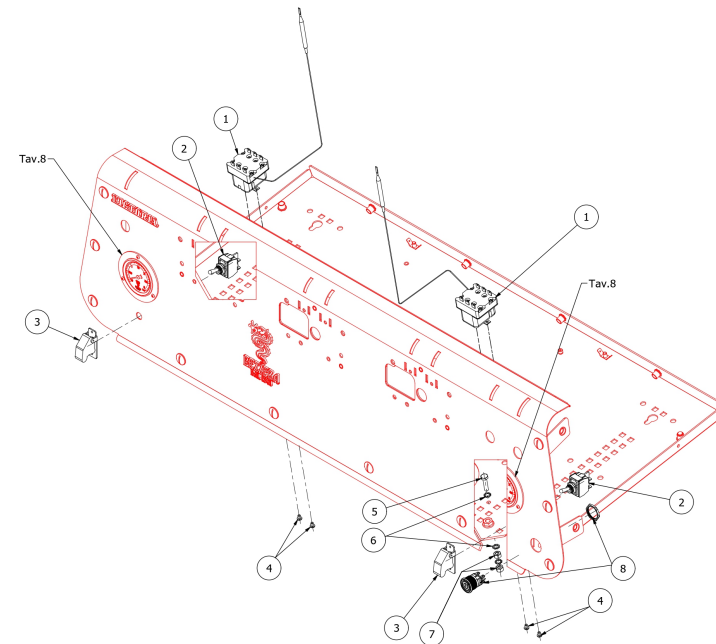

BEZZERA

VICTORIA BREWING PROFILE RESTYLE

TABLE 10

VICTORIA 3 GR BREWING PROFILE RESTYLE

TABLE 11

VICTORIA 2-3 GR BREWING PROFILE RESTYLE

POS	CODE	DESCRIPTION
1	7434033	MANUAL TERMOSTAT
2	7633349	LEVER SWITCH W/LED SCI R13-404AL
3	7633350	COVER SWITCH VICT.RED SCI R17-10B
4	7819912	SCREW M4X6
5	7816418	SCREW TE M6X25 UNI5739 A2
6	7814005	WASHER D6
7	7821403	NUT M6 UNI 5587 OT
8	7633354SG	SWITCH 230V ON/OFF

TABLE 11

VICTORIA 2-3 GR BREWING PROFILE RESTYLE

TABLE 12

VICTORIA 2 GR BREWING PROFILE RESTYLE

POS	CODE	DESCRIPTION
1	7809813	SCREW TCI M4X8 DIN85
2	7665539R	VICTORIA CARD V2.03
3	5055756.01LL	ELECTRIC PART PLATE W/COMPASSES
4	7635426	RELAIS SSR COMPACT
5	7816009	SCREW TCEI M4X10 UNI 5931A2
6	7611005	COPRIFASTON PRESS.1/8
7	7612514	WISE FV173 4 CONTACTS
8	5058489LW	ELECTRIC BOX BLOCK FILTER
9	7663010	THREE PHASE FILTER
10	7817803	SCREW TPS M3X10 UNI 7688 DIN 965 A2
11	7637211	POWER SUPPLY 200VA 24V UHP-200-24
12	7635422	RELAY 30A 220/240V
13	7663014	WIRED TOROID 3-124-358
14	7614011	NUT PG29
14	7614009	NUT PG21
15	7822603	NUT M4 OT
16	7814001	WASHER D4 DIN 6798A A2
17	5261801	WASHER D11
18	7826411	SCREW TE M4X20 UNI5739 OT
19	7663626.01	LED RGB 12V L = 200MM FEMALE
20	5370004	WHITE PLEX
21	5015751LL-YI	ELECTRICAL BOX VICTORIA WHITE
21	5015751LL-VN	ELECTRICAL BOX VICTORIA BLACK
21	5015751LL-YV	ELECTRICAL BOX VICTORIA GREEN
25	5055760	USB COVER
26	7614008	BLOCKCABLE PG21
26	7614010	BLOCKCABLE PG29
27	5968515	ASSY CABLE POWER SUPPLY 5X4-2.2MT
27	5968512	ASSY CABLE POWER SUPPLY 5X2.5
27	5968517	ASSY CABLE 3X4-2.2mt