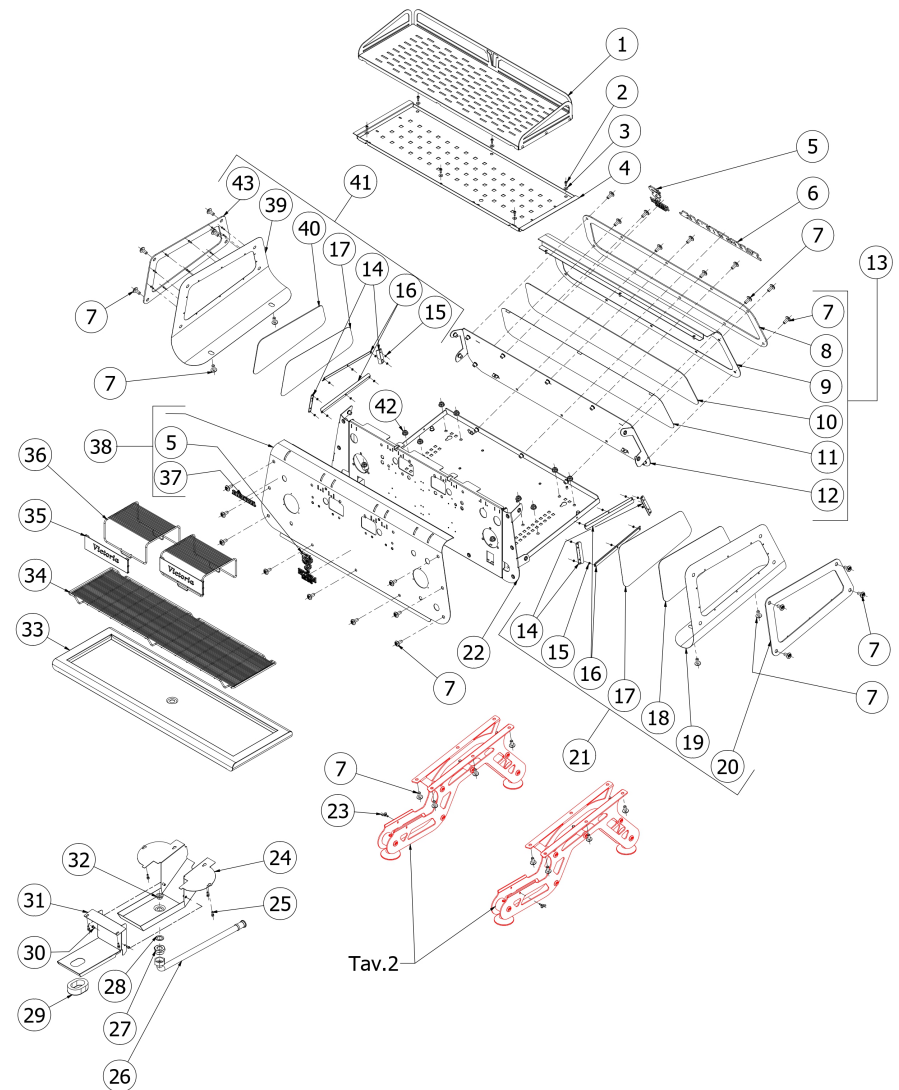

BEZZERA

VICTORIA BREWING PROFILE RESTYLE

TABLE 1

VICTORIA 2 GR BREWING PROFILE RESTYLE