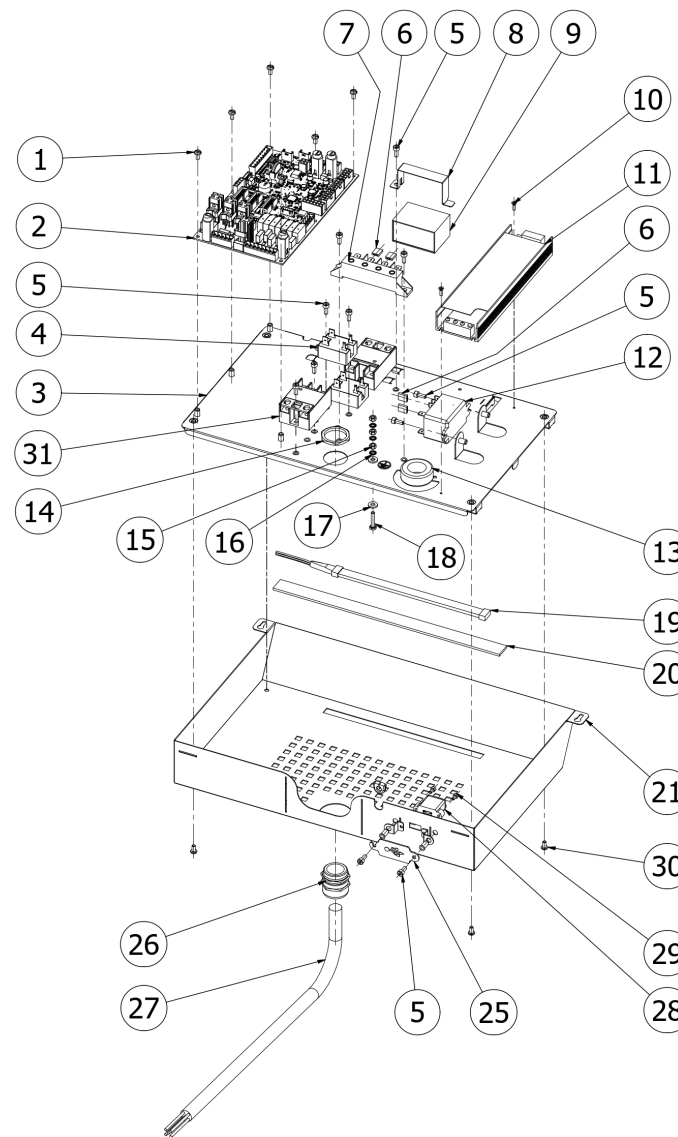

TABLE 12

VICTORIA 2 GR BREWING PROFILE RESTYLE

TABLE 12

VICTORIA 2 GR BREWING PROFILE RESTYLE

POS	CODE	DESCRIPTION
28	7663532	USB EXTENSION 500mm
29	7816016	SCREW TCEI M3X6
30	7819908	SCREW TTEI M4X8
31	7635424.01	RELAIS SSR FOR T.PID

TABLE 12

VICTORIA 2 GR BREWING PROFILE RESTYLE

BEZZERA

VICTORIA BREWING PROFILE RESTYLE

TABLE 12

VICTORIA 3 GR BREWING PROFILE RESTYLE

POS	CODE	DESCRIPTION
1	7809813	SCREW TCI M4X8 DIN85
2	7665539R	VICTORIA CARD V2.03
3	5055756.01LL	ELECTRIC PART PLATE W/COMPASSES
4	7635426	RELAIS SSR COMPACT
5	7816009	SCREW TCEI M4X10 UNI 5931A2
6	7611005	COPRIFASTON PRESS.1/8
7	7612514	WISE FV173 4 CONTACTS
8	5058489LW	ELECTRIC BOX BLOCK FILTER
9	7663010	THREE PHASE FILTER
10	7817803	SCREW TPS M3X10 UNI 7688 DIN 965 A2
11	7637211	POWER SUPPLY 200VA 24V UHP-200-24
12	7635422	RELAY 30A 220/240V
13	7663014	WIRED TOROID 3-124-358
14	7614009	NUT PG21
15	7822603	NUT M4 OT
16	7814001	WASHER D4 DIN 6798A A2
17	5261801	WASHER D11
18	7826411	SCREW TE M4X20 UNI5739 OT
19	7663626.01	LED RGB 12V L = 200MM FEMALE
20	5370004	WHITE PLEX
21	5015751LL-YI	ELECTRICAL BOX VICTORIA WHITE
21	5015751LL-VN	ELECTRICAL BOX VICTORIA BLACK
21	5015751LL-YV	ELECTRICAL BOX VICTORIA GREEN
22	7819908	SCREW TTEI M4X8
25	5055760	USB COVER ELECTRICAL BOX VICT.2GR
26	7614008	BLOCKCABLE PG21
27	5968515	ASSY CABLE POWER SUPPLY 5X4-2.2MT
27	5968517	ASSY CABLE POWER SUPPLY BRAIDED 3X4-2.2MT
27	5968512	ASSY CABLE POWER SUPPLY 5X2.5
28	7663532	MALE/FEMALE USB EXTENSION 500MM