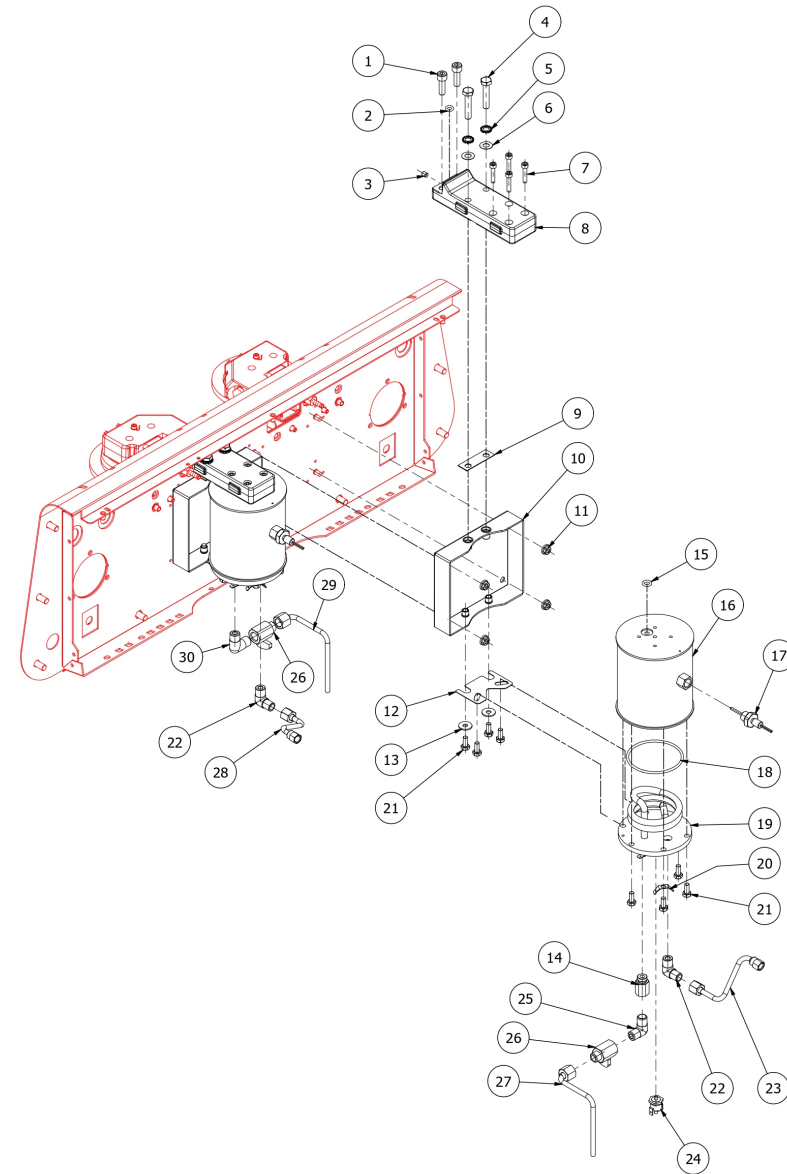

BEZZERA

VICTORIA BREWING PROFILE RESTYLE

TABLE 5

VICTORIA 2 GR BREWING PROFILE RESTYLE

TABLE 5

VICTORIA 3 GR BREWING PROFILE RESTYLE

POS	CODE	DESCRIPTION
1	7816015	SCREW TCEI M8X25 UNI 5931 A2
2	7496103	OR GASKET
3	7813010	GRAIN EI M6X7
4	7816426	SCREW TE M8X40 UNI5739 A2
5	7814006	WASHER D8 DIN6798A A2 INOX
6	7825004	WASHER D8.5X17X0.5 OT
7	7816021	SCREW TCEI M5X25 UNI 5931 A2
8	5283063.02AL	BACK DELIVERY BODY GROUP
9	5859934	INSULATING COFFEE BOILER
10	5058481LS	COFFEE BOILER SUPPORT GROUP
11	7812701	NUT M6 DIN6923 INOX A2
12	5055757	COFFEE BOILER PLATE SUPPORT
13	7815002	WASHER D6.4X18X1,6 DIN 9021 A2
15	7496093	GASKET OR 109 VITON 70SH
16	5320531BL	COFFEE BOILER
17	7666008	PROBE X THERMOPID AISI316 D3
18	7496040	OR GASKET D73 X 3 VITON
19	5722257AL	HEATING ELEMENT COPPER 220/240V-800
20	7615002	DOUBLE FASTON 90° HOLE D6.3
21	7816422	SCREW TE M6X14 UNI 5739 OT
22	5301512AL	ELBOW FITTING
23	5162474LL	VOLUMETRIC COUNTER TUBE
24	7434009	THERMOSTAT MANUAL 16A 135°C
25	5301527TR	ELBOW FITTING 1/4
26	7451504	BALL VALVE MINIBALL 1/4
27	5162492LL	COFFEE BOILER DRAIN TUBE 1°-3GR
28	5162473LL	VOLUMETRIC COUNTER TUBE
29	5162469LL	COFFEE BOILER DRAIN TUBE 1°GR
30	5162491LL	COFFEE BOILER DRAIN TUBE E'3°-3GR
31	5162494LL	VOLUMETRIC COUNTER/BOILER PIPE