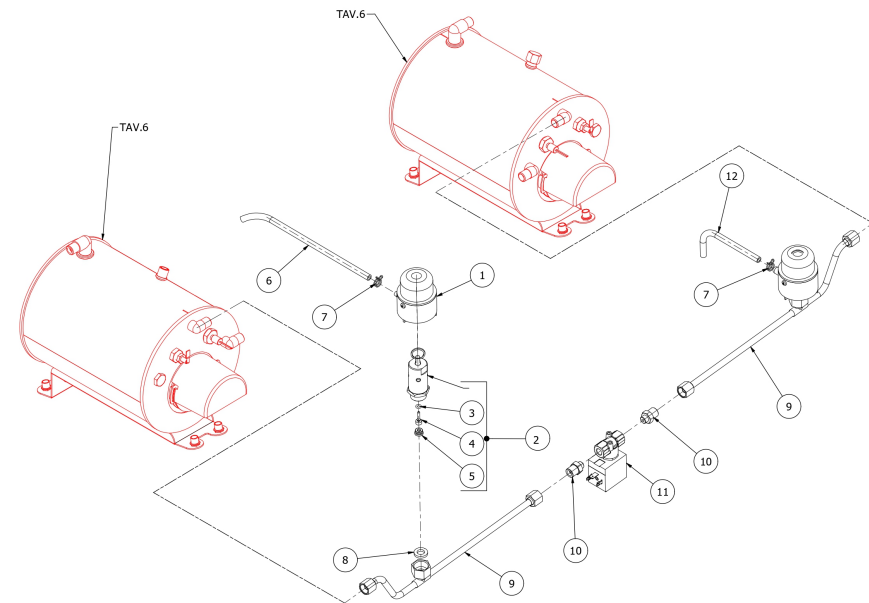

TABLE 7

VICTORIA 3 GR BREWING PROFILE RESTYLE

TABLE 8

VICTORIA 2 GR BREWING PROFILE RESTYLE

POS	CODE	DESCRIPTION
1	7432529.01	PRESSURE GAUGE D63 3BAR WITHOUT
2	7819910	SCREW TBEI M3X6 ISO 7380 A2
3	7400912	SERVICE BOILER CAPILLARY
4	7304502TR	STRAIGHT FITTING 1/8
5	5163388LL	TUBE BOILER/DRAIN SOLENOID
6	5302019AL	FITTING M13X1/4
7	7702325	EV.2 VIE ODE 24V D4.5MM
8	5163389LL	TUBE SOLENOID DRAIN/DRAIN
9	5300518TR	FITTING TEE 3/8 RUVECO
10	7493024	GASKET D14,5
11	7200520	FLEX INOX DN8 SIL.F3/8