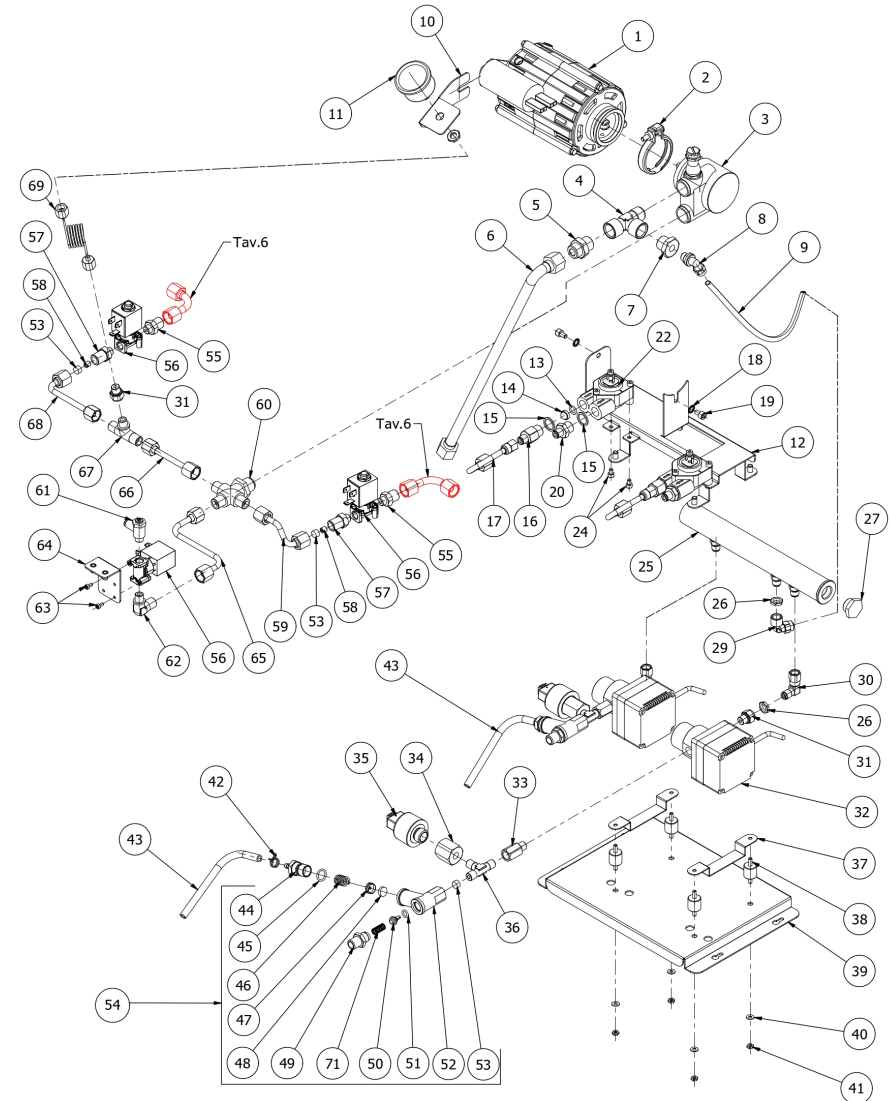

BEZZERA

VICTORIA BREWING PROFILE RESTYLE

TABLE 10
VICTORIA 2 GR BREWING PROFILE RESTYLE

POS	CODE	DESCRIPTION
1	7742404.03	ELECTRIC MOTOR 220/240V 6MF 50/60HZ
2	7611508	PUMP CLAMP
3	7730509	ROTARY PUMP 50-70L/H+BAND+JOINT
4	7304530TR	T FITTING 3/8"G FFM RUVECO
5	5302011AL	FITTING 3/8
6	7200504.02	FLEX INOX 3/8
7	5302057AL	FITTING 1/8
8	7304536TR	UNION ELBOW D6 1/8"G RUVECO
9	5194649	TUBE PTFE 6X300
10	5037861LW	MANOMETER SUPPORT
11	7432523.02	PRESSURE GAUGE D40 16BAR TRICOLOUR
12	5058482LL	PUMPS SUPPORT W/COMPASSES
13	7496024	OR 2031
14	5471041	NET FILTER D11 H7 AISI304
15	5130501	COPPER WASHER 13.5X18X1,5
16	5302089AL	FITTING 1/4
17	5162472LL	OVERPRESSURE TUBE/VOLUM.COUNTER
18	7814002	NOTCHED WASHER D4
19	7816027	SCREW TCEI M5X8 UNI5931 A2
20	5302088AL	FITTING 1/4
22	7431001.01	VOLUMETRIC COUNTER+AUTOMATIC LED
24	7816017	SCREW TCEI M4X6
25	5329025.01BL	SILENCER 2/3GR ARCADIA DISPLAY
26	5221844	NUT 1/8
27	5226403AL	PLUG 3/8
29	7303010TT	ELBOW FITTING F1/8
30	5973053	ASSEMBLY BANJO UNION
31	7304517	FITTING SERTO 1/8
32	7730513.02	GEAR PUMP FG304X NEW MAG.W/CONN
33	5302085	FITTING 1/8"GFX1/8"GC

BEZZERA

VICTORIA BREWING PROFILE RESTYLE

TABLE 10
VICTORIA 2 GR BREWING PROFILE RESTYLE