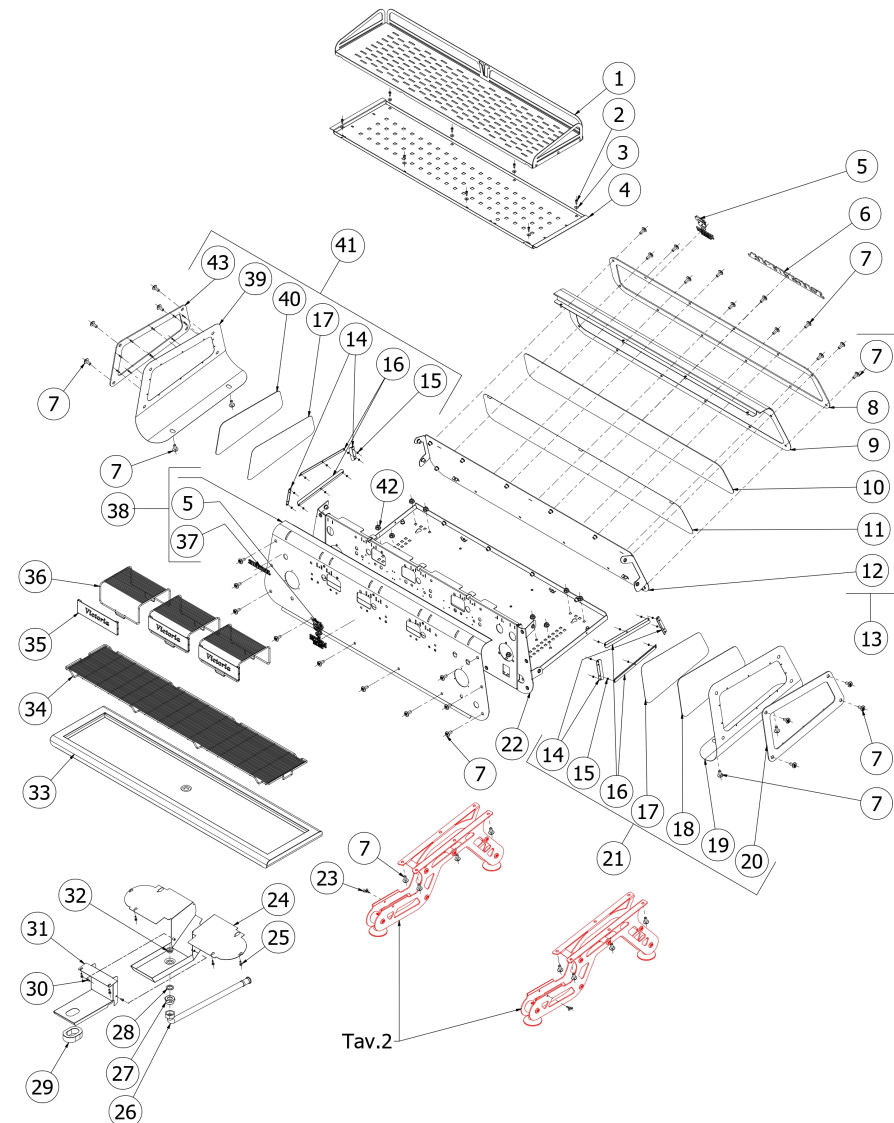

BEZZERA

VICTORIA BREWING PROFILE RESTYLE

TABLE 1

VICTORIA 3 GR BREWING PROFILE RESTYLE

POS	CODE	DESCRIPTION
40	5370030	SIDE PANEL LEFT GRID + PLEX VICTORIA
40	5370038	SIDE PANEL LEFT WOOD + PLEX VICTORIA
41	5961863YV-LE	ASSY SIDE LEFT GREEN+WOOD VICTORIA
41	5961863.01VN-PE	ASSY SIDE LEFT BLACK+LEATHER VICTORIA
41	5961863YI-RE	ASSY SIDE LEFT WHITE+GRID VICTORIA
42	7812703	NUT M8 DIN6923 INOX A2
43	5016041VN	LEFT PROFILE BLACK VICTORIA
43	5016041YI	LEFT PROFILE WHITE VICTORIA
43	5016041YV	LEFT PROFILE GREEN VICTORIA

BEZZERA

VICTORIA BREWING PROFILE RESTYLE

TABLE 1

VICTORIA 3 GR BREWING PROFILE RESTYLE