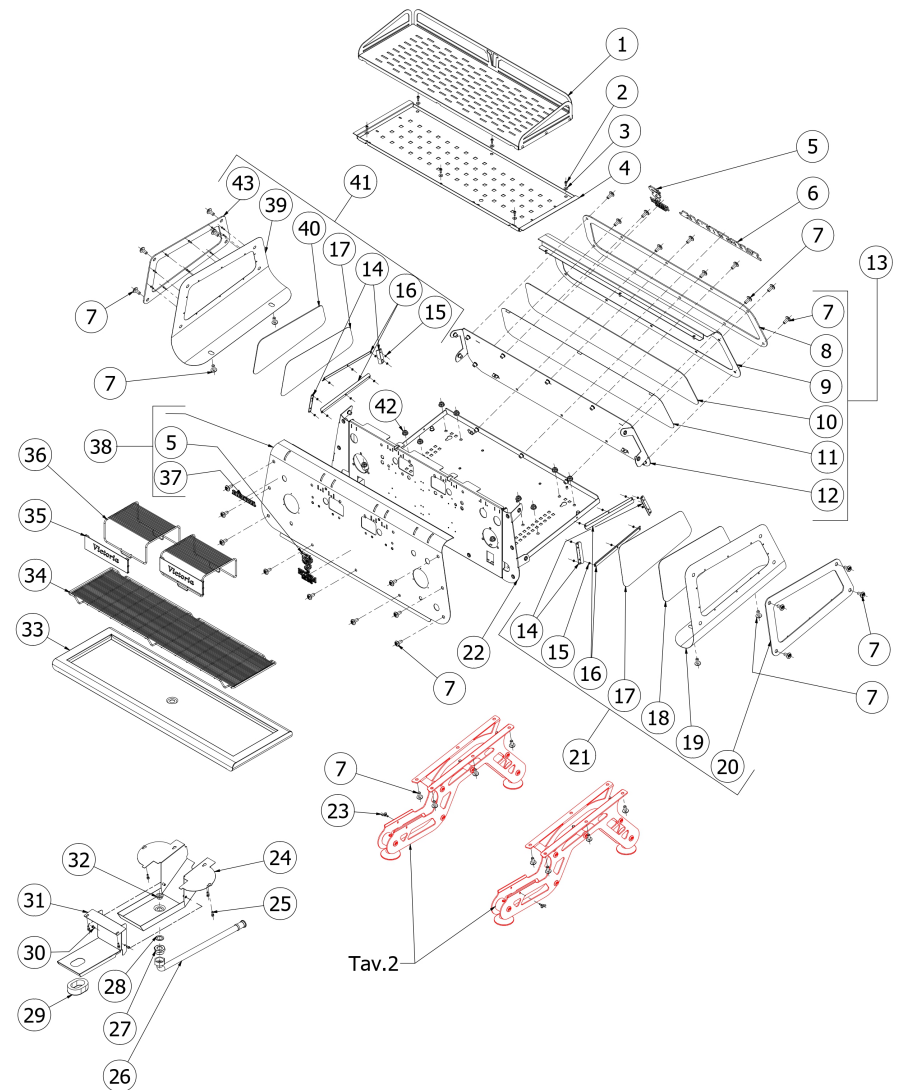

BEZZERA

VICTORIA BREWING PROFILE RESTYLE

TABLE 1

VICTORIA 2 GR BREWING PROFILE RESTYLE

POS	CODE	DESCRIPTION
19	5053603YV	RIGHT SIDE GREEN VICTORIA
19	5053603YI	RIGHT SIDE WHITE VICTORIA
19	5053603VN	RIGHT SIDE BLACK VICTORIA
20	5016040VN	RIGHT PROFILE BLACK VICTORIA
20	5016040YV	RIGHT PROFILE GREEN VICTORIA
20	5016040YI	RIGHT PROFILE WHITE VICTORIA
21	5961862YI-RE	ASSY SIDE RIGHT WHITE+GRID VICTORIA
21	5961862YV-LE	ASSY SIDE RIGHT GREEN+WOOD VICTORIA
21	5961862.01VN-PE	ASSY SIDE RIGHT BLACK+LEATHER VICTORIA
22	5964719.01R	ASSY FRAME VICT.2GR (R)
23	7819924	SCREWS M4X10 DIN 316 A2
24	5058701MP	DRAIN TRAY
25	7816002	SCREW TCEI M4X12 UNI 5931 A2
26	7200521	FLEX INOX DN13 EPDM F¼ CUR90°CODOL¼
27	5265401	FITTING MF 3/4X3/8 AISI 303
28	5492022	GASKET D25 X 17 X 2 ASBESTOS FREE
29	5493061	VICTORIA DRIP TRAY SPONGE GASKET
30	7819908	SCREW TTEI M4X8
31	5073037LW	DISCHARGE COVER
32	5225230NC	FITTING 3/8" G NICKEL
33	5340539.01LL	COMPLETE TRAY VICTORIA 2GR W/HOOKS
34	5261001	DRAIN GRID
35	5096041.01LW	PLATE VICTORIA CUPS GRID
36	5261002	CUPS GRID
37	5522518	VICTORIA PLATE 100MM BLACK
38	5094910.01LL1	FRONTAL WORK VICTORIA 2GR
39	5053604VN	LEFT SIDE BLACK VICTORIA
39	5053604YI	LEFT SIDE WHITE VICTORIA
39	5053604YV	LEFT SIDE GREEN VICTORIA
40	5370048LL	SIDE PANEL LEFT LEATHER+INOX VICTORIA

BEZZERA

VICTORIA BREWING PROFILE RESTYLE

TABLE 1

VICTORIA 2 GR BREWING PROFILE RESTYLE