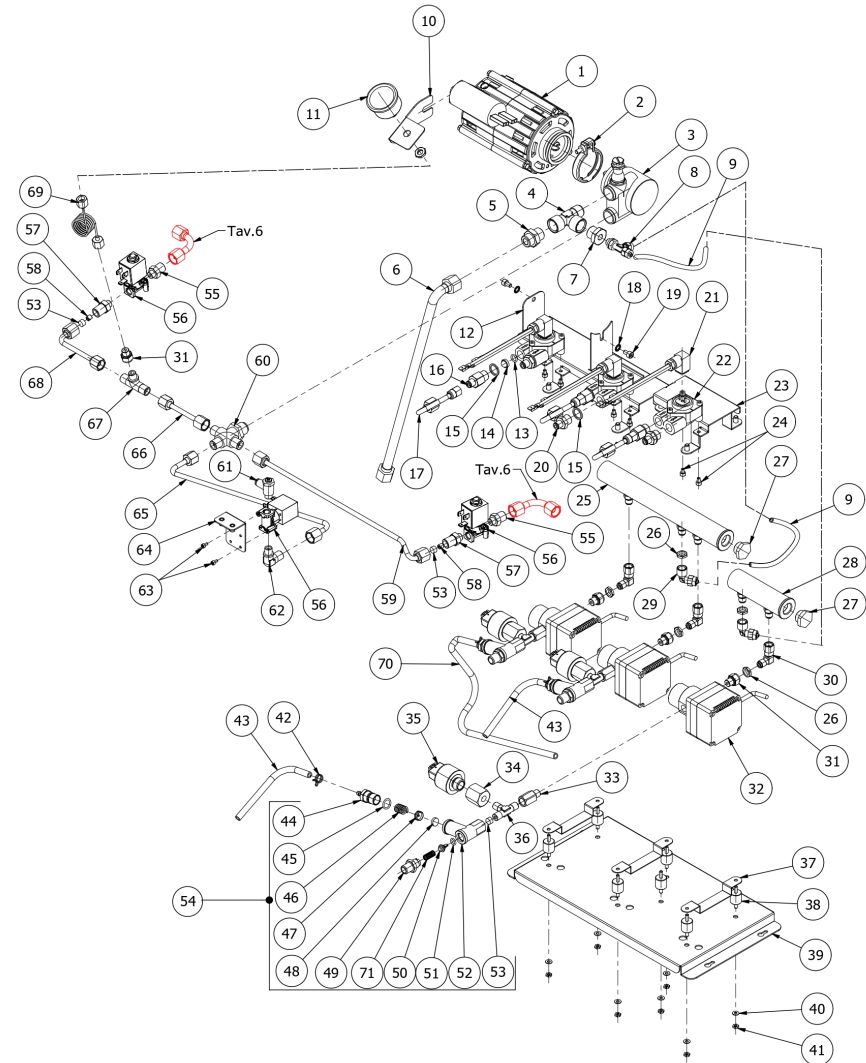

BEZZERA

VICTORIA BREWING PROFILE RESTYLE

TABLE 10

VICTORIA 3 GR BREWING PROFILE RESTYLE

POS	CODE	DESCRIPTION
31	7304517	FITTING SERTO 1/8
32	7730513.02	GEAR PUMP FG304X NEW MAG.W/CONN
33	5302085	FITTING 1/8"GFX1/8"GC
34	5225420AL	FITTING 3/8
35	7666009	PRESSURE SENSOR
36	7304543TR	FITTING TEE CONICAL 1/8
37	5058468LW	PUMP LOWER SUPPORT
38	7470604	VIBRATION-DAMPING
39	5018474LW	PUMPS SUPPORT BASE
40	5057012	WASHER 4X9X0.7 AISI304 2B
41	7812601	INOX NUT M4 UNI5588
42	7611516	CLAMP 10086
43	5194549	HOSE Ø 8x5 SILICONE L=350
44	5302077AL	FITTING PORT.M14X1 OTXTUBO6X4 OT57U
45	7496052	OR GASKET 114 VITON
46	5471539	CALIBRATED SPRING D.1,6
47	5224620AL	GASKET-HOLDER ES.12X6.8 OT57USA
48	5493042	GASKET D.11X3
49	5302017AL	FITTING M12 ES16 H26.5 OT57USA
50	5224615AL	GASKET-HOLDER SURP.VALVE OT57USA
51	7496018	OR GASKET 105
52	5283053TP	SURPRESSION VALVE BODY
53	5471019	FILTER D8,5X5 AISI304
54	5965212.01AL	ASSY OPV ADJUST. 9/12 BAR
55	5302014AL	FITTING M13X1/8
56	7702322.01	EV.2WAY OLAB 220/230V 25BAR SMALL
56	7702415.01	EV.2 WAY 240V 25BAR SMALL COIL
57	5225238AL	FITTING 1/8
58	5223003	JET M6 X 6 HOLE D0.8 OT
59	5162490LL	PUMP TUBE//LA VICT.3GR

BEZZERA

VICTORIA BREWING PROFILE RESTYLE

TABLE 10

VICTORIA 3 GR BREWING PROFILE RESTYLE