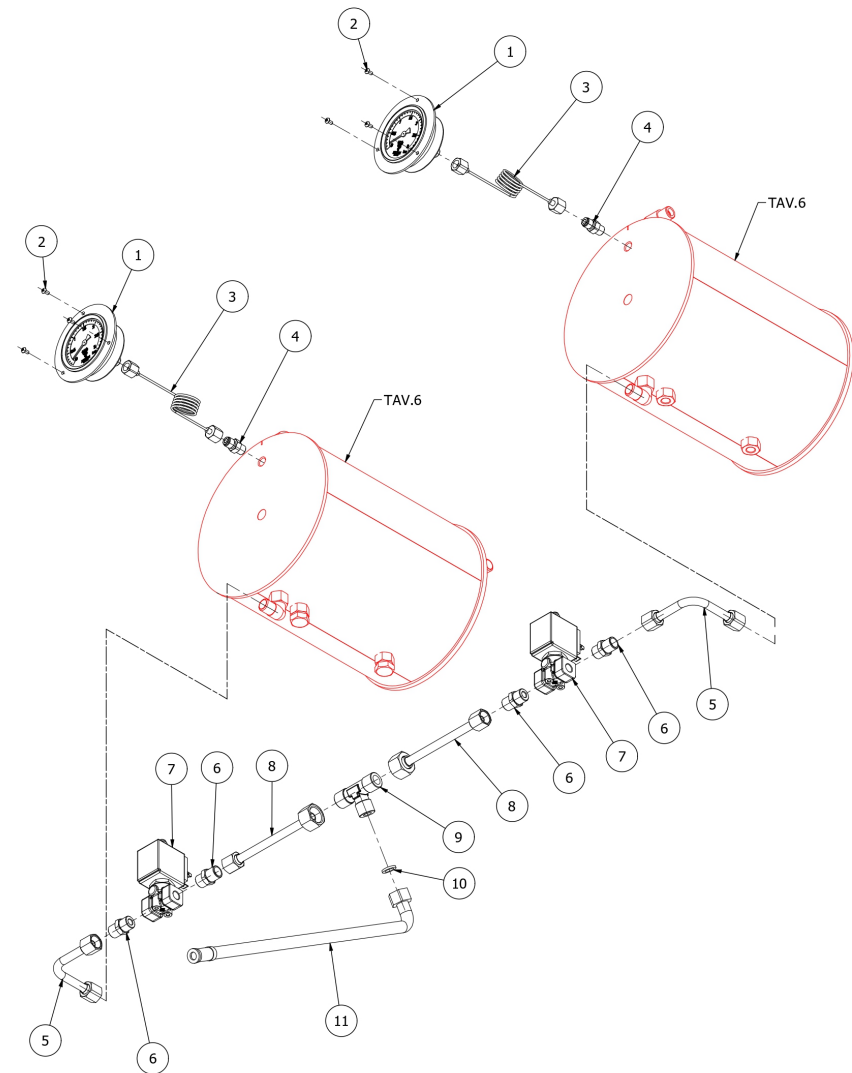

TABLE 8

VICTORIA 2 GR BREWING PROFILE RESTYLE

POS	CODE	DESCRIPTION
1	7432529.01	PRESSURE GAUGE D63 3BAR WITHOUT
2	7819910	SCREW TBEI M3X6 ISO 7380 A2
3	7400912	SERVICE BOILER CAPILLARY
4	7304502TR	STRAIGHT FITTING 1/8
5	5163388LL	TUBE BOILER/DRAIN SOLENOID
6	5302019AL	FITTING M13X1/4
7	7702325	EV.2 VIE ODE 24V D4.5MM
8	5163389LL	TUBE SOLENOID DRAIN/DRAIN
9	5300518TR	FITTING TEE 3/8 RUVECO
10	7493024	GASKET D14,5
11	7200520	FLEX INOX DN8 SIL.F3/8

TABLE 8

VICTORIA 2 GR BREWING PROFILE RESTYLE