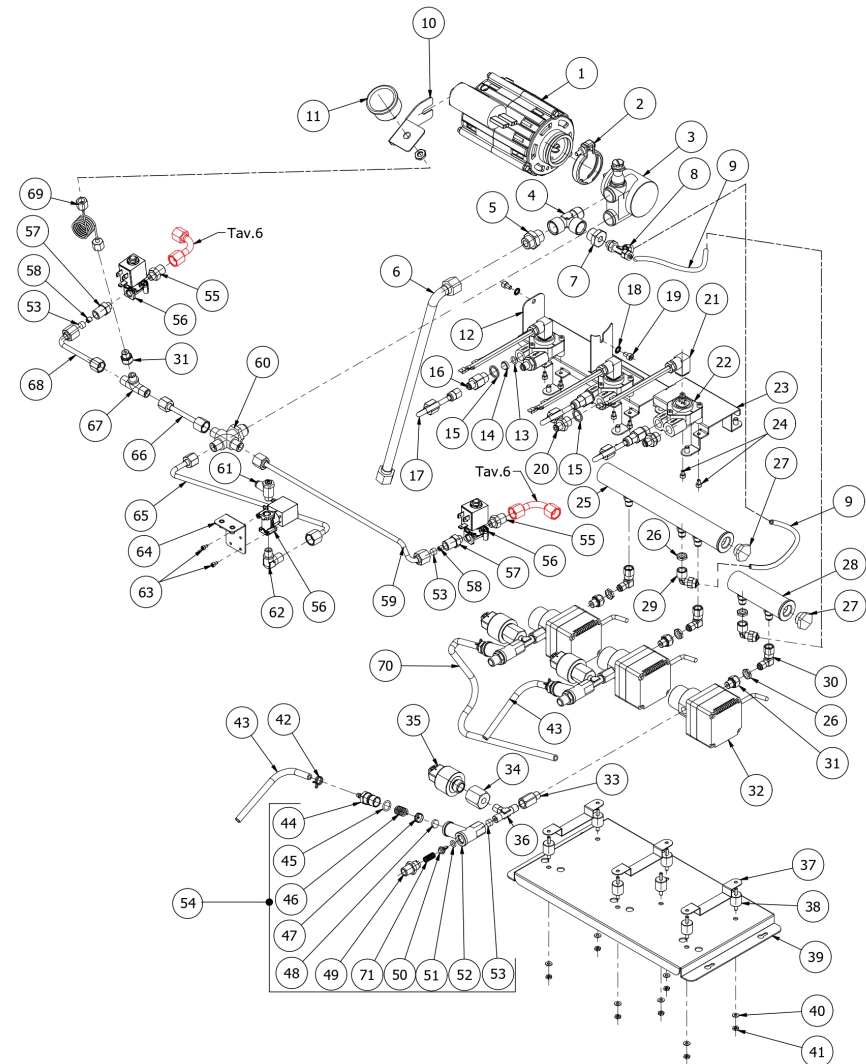

BEZZERA

VICTORIA BREWING PROFILE RESTYLE

TABLE 10
VICTORIA 3 GR BREWING PROFILE RESTYLE

POS	CODE	DESCRIPTION
1	7742404.03	ELECTRIC MOTOR 220/240V 6MF 50/60HZ
2	7611508	PUMP CLAMP
3	7730509	ROTARY PUMP 50-70L/H+BAND+JOINT
4	7304530TR	T FITTING 3/8"G FFM RUVECO
5	5302011AL	FITTING 3/8
6	7200504.02	FLEX INOX 3/8
7	5302057AL	FITTING 1/8
8	7304535TR	T FITTING D6 1/8"G RUVECO
9	5194649	TUBE PTFE 6X300
10	5037861LW	MANOMETER SUPPORT
11	7432523.02	PRESSURE GAUGE D40 16BAR TRICOLOUR
12	5058482LL	PUMPS SUPPORT W/COMPASSES
13	7496024	OR 2031
14	5471041	NET FILTER D11 H7 AISI304
15	5130501	COPPER WASHER 13.5X18X1,5
16	5302089AL	FITTING 1/4
17	5162472LL	OVERPRESSURE TUBE/VOLUM.COUNTER
18	7814002	NOTCHED WASHER D4
19	7816027	SCREW TCEI M5X8 UNI5931 A2
20	5302088AL	FITTING 1/4
21	7663531	EXTENSION CABLE FOR VOLUMETRIC METERS
22	7431001.01	VOLUMETRIC COUNTER+AUTOMATIC LED
23	5058493LL	PUMPS SUPPORT VICT.3GR W/COMPASSES
24	7816017	SCREW TCEI M4X6
25	5329025.01BL	SILENCER 2/3GR ARCADIA DISPLAY
26	5221844	NUT 1/8
27	5226403AL	PLUG 3/8
28	5329024.01BL	SILENCER 1/3GR ARCADIA DISPLAY
29	7303010TT	ELBOW FITTING F1/8
30	5973053	ASSEMBLY BANJO UNION

BEZZERA

VICTORIA BREWING PROFILE RESTYLE

TABLE 10
VICTORIA 3 GR BREWING PROFILE RESTYLE