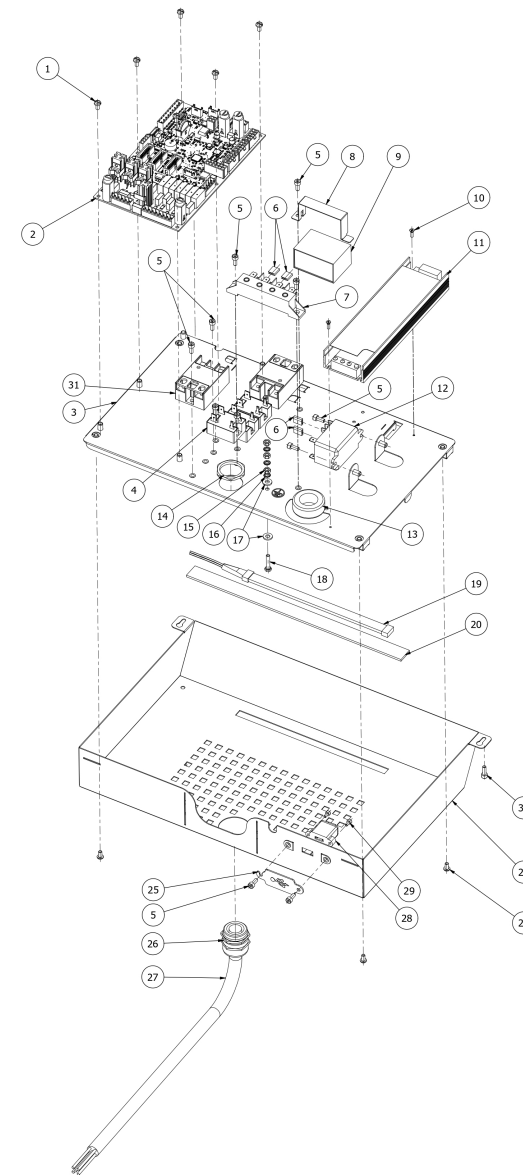

TABLE 12

VICTORIA 3 GR BREWING PROFILE RESTYLE

POS	CODE	DESCRIPTION
29	7816016	SCREW TCEI M3X6
30	7816002	SCREW TCEI M4X12 UNI 5931 A2
31	7635424.01	RELAIS SSR FOR T.PID

TABLE 12

VICTORIA 3 GR BREWING PROFILE RESTYLE