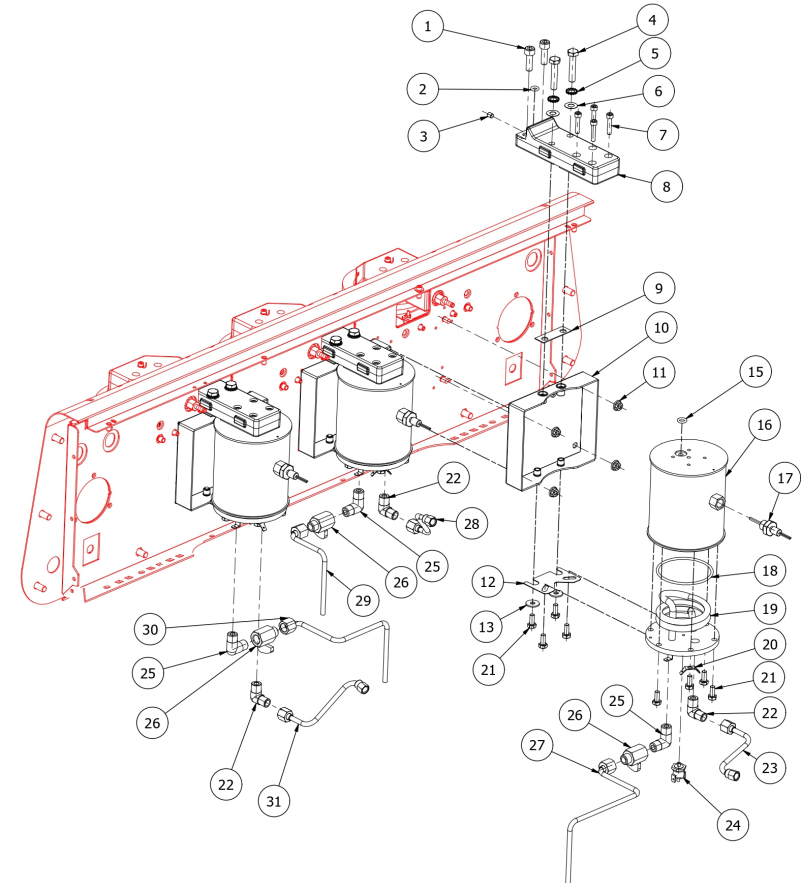

TABLE 5

VICTORIA 3 GR BREWING PROFILE RESTYLE

POS	CODE	DESCRIPTION
1	7816015	SCREW TCEI M8X25 UNI 5931 A2
2	7496103	OR GASKET
3	7813010	GRAIN EI M6X7
4	7816426	SCREW TE M8X40 UNI5739 A2
5	7814006	WASHER D8 DIN6798A A2 INOX
6	7825004	WASHER D8.5X17X0.5 OT
7	7816021	SCREW TCEI M5X25 UNI 5931 A2
8	5283063.02AL	BACK DELIVERY BODY GROUP
9	5859934	INSULATING COFFEE BOILER
10	5058481LS	COFFEE BOILER SUPPORT GROUP
11	7812701	NUT M6 DIN6923 INOX A2
12	5055757	COFFEE BOILER PLATE SUPPORT
13	7815002	WASHER D6.4X18X1,6 DIN 9021 A2
15	7496093	GASKET OR 109 VITON 70SH
16	5320531BL	COFFEE BOILER
17	7666008	PROBE X THERMOPID AISI316 D3
18	7496040	OR GASKET D73 X 3 VITON
19	5722257AL	HEATING ELEMENT COPPER 220/240V-800
20	7615002	DOUBLE FASTON 90° HOLE D6.3
21	7816422	SCREW TE M6X14 UNI 5739 OT
22	5301512AL	ELBOW FITTING
23	5162474LL	VOLUMETRIC COUNTER TUBE
24	7434009	THERMOSTAT MANUAL 16A 135°C
25	5301527TR	ELBOW FITTING 1/4
26	7451504	BALL VALVE MINIBALL 1/4
27	5162492LL	COFFEE BOILER DRAIN TUBE 1°-3GR
28	5162473LL	VOLUMETRIC COUNTER TUBE
29	5162469LL	COFFEE BOILER DRAIN TUBE 1°GR
30	5162491LL	COFFEE BOILER DRAIN TUBE E'3°-3GR
31	5162494LL	VOLUMETRIC COUNTER/BOILER PIPE

TABLE 5

VICTORIA 3 GR BREWING PROFILE RESTYLE