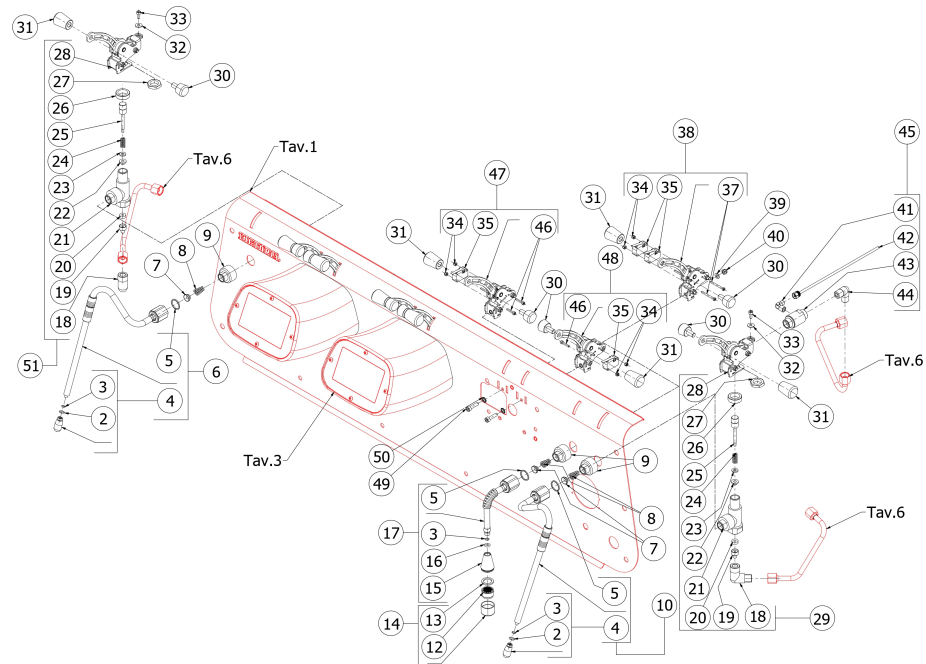

TABLE 9

VICTORIA 2-3 GR BREWING PROFILE RESTYLE

POS	CODE	DESCRIPTION
31	7372009	CONICAL KNOB BLACK VICTORIA
32	7815005	FLAT WASHER D4.5X12 A2 AISI304
33	7816009	SCREW TCEI M4X10 UNI 5931A2
34	7812402	NUT M3 UNI7473 A2 SELF-LOCKING INOX
35	7633909	MICROSWITCH NRA43K5
37	7819925	SCREW TCEI M3X30 A2
38	5960525	ASSY LEVER WITH STOP WATER
39	7815003	PLAIN WASHER D5 UNI 6592 A2
40	7811601	SELF-LOCKING NUT M5 UNI 7474 A2
41	7303062TR	ELBOW FITTING BODY M1/8"1/4
42	5194639LL	ASSY TUBE PTFE 4X200
43	5222228AL	SPARKLING WATER ARCADIA SHORT
44	5301506TR	UNION ELBOW M13X1/4
45	5963211.01	ASSY MIX BODY
46	7816029	SCREW TCEI M3X16 UNI5931 A2
47	5960526	ASSY COFFEE LEVER LEFT
48	5960527	ASSY COFFEE LEVER RIGHT
49	7816011	SCREW TCEI M5X20 UNI5931 A2
50	7814002	NOTCHED WASHER D4
51	5960528	ASSY LEFT STEAM LEVER VICTORIA

TABLE 9

VICTORIA 2-3 GR BREWING PROFILE RESTYLE