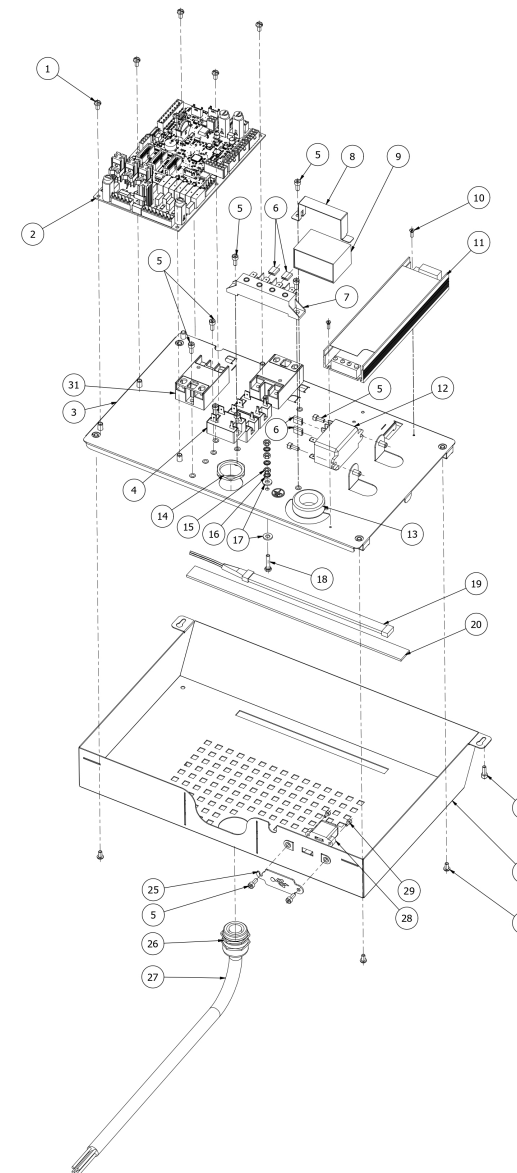

TABLE 12

VICTORIA 2 GR BREWING PROFILE RESTYLE

BEZZERA

VICTORIA BREWING PROFILE RESTYLE

TABLE 12

VICTORIA 3 GR BREWING PROFILE RESTYLE

POS	CODE	DESCRIPTION
1	7809813	SCREW TCI M4X8 DIN85
2	7665539R	VICTORIA CARD V2.03
3	5055756.01LL	ELECTRIC PART PLATE W/COMPASSES
4	7635426	RELAIS SSR COMPACT
5	7816009	SCREW TCEI M4X10 UNI 5931A2
6	7611005	COPRIFASTON PRESS.1/8
7	7612514	WISE FV173 4 CONTACTS
8	5058489LW	ELECTRIC BOX BLOCK FILTER
9	7663010	THREE PHASE FILTER
10	7817803	SCREW TPS M3X10 UNI 7688 DIN 965 A2
11	7637211	POWER SUPPLY 200VA 24V UHP-200-24
12	7635422	RELAY 30A 220/240V
13	7663014	WIRED TOROID 3-124-358
14	7614009	NUT PG21
15	7822603	NUT M4 OT
16	7814001	WASHER D4 DIN 6798A A2
17	5261801	WASHER D11
18	7826411	SCREW TE M4X20 UNI5739 OT
19	7663626.01	LED RGB 12V L = 200MM FEMALE
20	5370004	WHITE PLEX
21	5015751LL-YI	ELECTRICAL BOX VICTORIA WHITE
21	5015751LL-VN	ELECTRICAL BOX VICTORIA BLACK
21	5015751LL-YV	ELECTRICAL BOX VICTORIA GREEN
22	7819908	SCREW TTEI M4X8
25	5055760	USB COVER ELECTRICAL BOX VICT.2GR
26	7614008	BLOCKCABLE PG21
27	5968515	ASSY CABLE POWER SUPPLY 5X4-2.2MT
27	5968517	ASSY CABLE POWER SUPPLY BRAIDED 3X4-2.2MT
27	5968512	ASSY CABLE POWER SUPPLY 5X2.5
28	7663532	MALE/FEMALE USB EXTENSION 500MM

BEZZERA

VICTORIA BREWING PROFILE RESTYLE

TABLE 12

VICTORIA 3 GR BREWING PROFILE RESTYLE

TABLE 12

VICTORIA 3 GR BREWING PROFILE RESTYLE

POS	CODE	DESCRIPTION
29	7816016	SCREW TCEI M3X6
30	7816002	SCREW TCEI M4X12 UNI 5931 A2
31	7635424.01	RELAIS SSR FOR T.PID