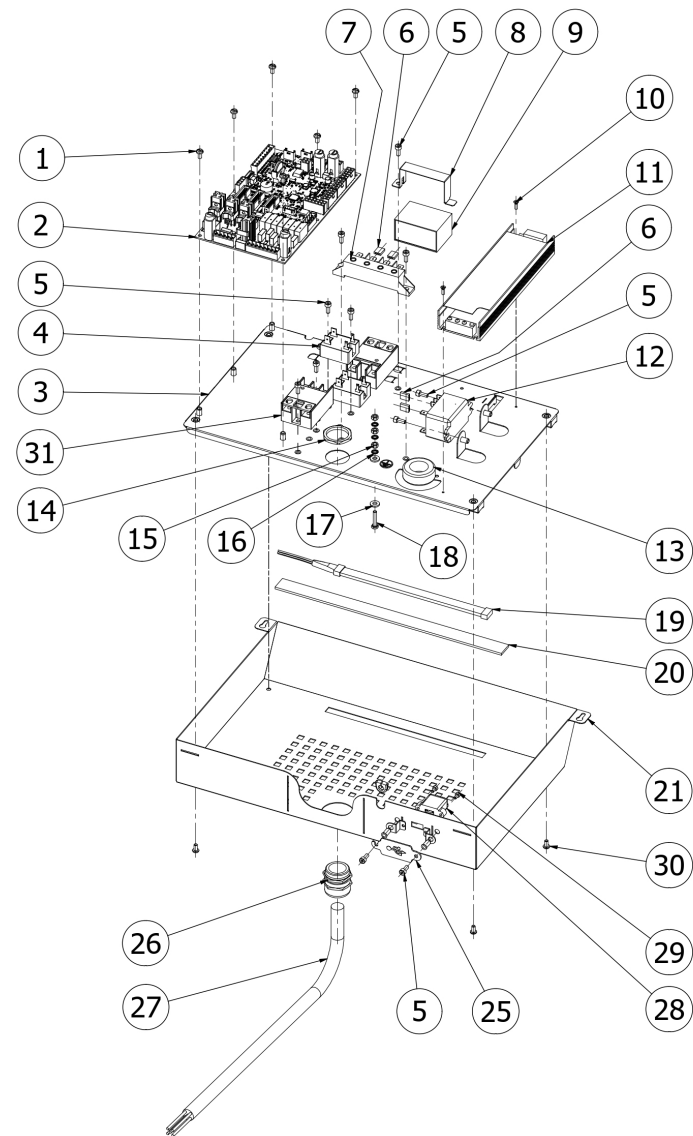

TABLE 12

VICTORIA 2 GR BREWING PROFILE RESTYLE

TABLE 12

VICTORIA 2 GR BREWING PROFILE RESTYLE

POS	CODE	DESCRIPTION
28	7663532	USB EXTENSION 500mm
29	7816016	SCREW TCEI M3X6
30	7819908	SCREW TTEI M4X8
31	7635424.01	RELAIS SSR FOR T.PID

TABLE 12

VICTORIA 2 GR BREWING PROFILE RESTYLE

BEZZERA

VICTORIA BREWING PROFILE RESTYLE

TABLE 12

VICTORIA 3 GR BREWING PROFILE RESTYLE

POS	CODE	DESCRIPTION
1	7809813	SCREW TCI M4X8 DIN85
2	7665539R	VICTORIA CARD V2.03
3	5055756.01LL	ELECTRIC PART PLATE W/COMPASSES
4	7635426	RELAIS SSR COMPACT
5	7816009	SCREW TCEI M4X10 UNI 5931A2
6	7611005	COPRIFASTON PRESS.1/8
7	7612514	WISE FV173 4 CONTACTS
8	5058489LW	ELECTRIC BOX BLOCK FILTER
9	7663010	THREE PHASE FILTER
10	7817803	SCREW TPS M3X10 UNI 7688 DIN 965 A2
11	7637211	POWER SUPPLY 200VA 24V UHP-200-24
12	7635422	RELAY 30A 220/240V
13	7663014	WIRED TOROID 3-124-358
14	7614009	NUT PG21
15	7822603	NUT M4 OT
16	7814001	WASHER D4 DIN 6798A A2
17	5261801	WASHER D11
18	7826411	SCREW TE M4X20 UNI5739 OT
19	7663626.01	LED RGB 12V L = 200MM FEMALE
20	5370004	WHITE PLEX
21	5015751LL-YI	ELECTRICAL BOX VICTORIA WHITE
21	5015751LL-VN	ELECTRICAL BOX VICTORIA BLACK
21	5015751LL-YV	ELECTRICAL BOX VICTORIA GREEN
22	7819908	SCREW TTEI M4X8
25	5055760	USB COVER ELECTRICAL BOX VICT.2GR
26	7614008	BLOCKCABLE PG21
27	5968515	ASSY CABLE POWER SUPPLY 5X4-2.2MT
27	5968517	ASSY CABLE POWER SUPPLY BRAIDED 3X4-2.2MT
27	5968512	ASSY CABLE POWER SUPPLY 5X2.5
28	7663532	MALE/FEMALE USB EXTENSION 500MM