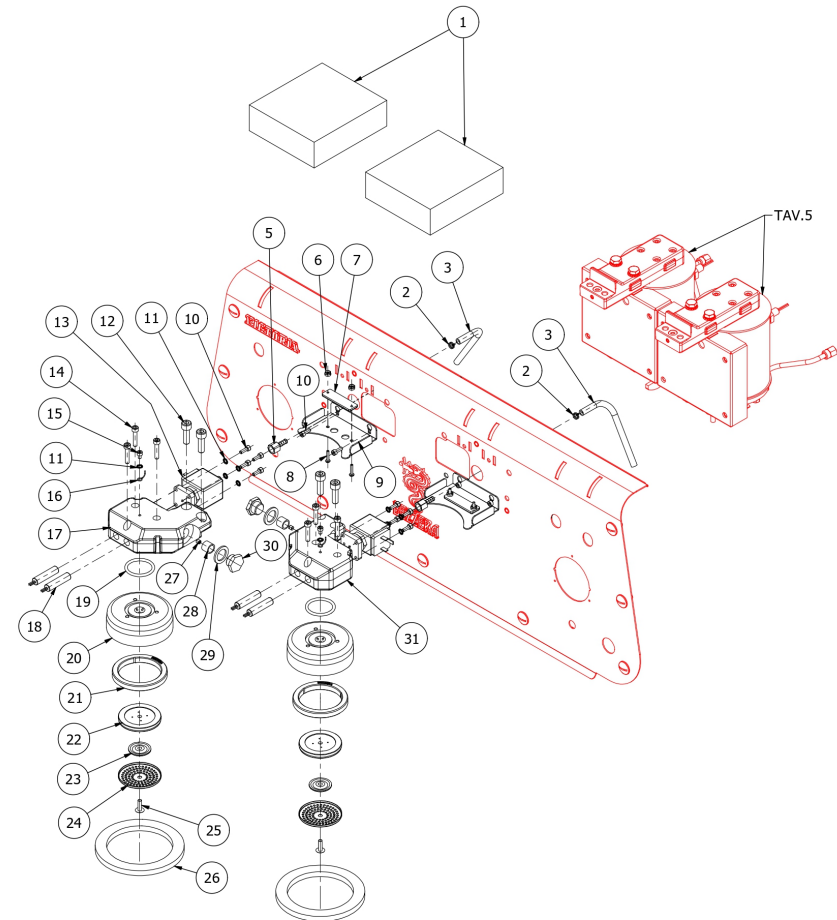

BEZZERA

VICTORIA BREWING PROFILE RESTYLE

TABLE 4

VICTORIA 2 GR BREWING PROFILE RESTYLE

POS	CODE	DESCRIPTION
31	5283065.02AL	DELIVERY BODY GROUP 2°/3°GR

BEZZERA

VICTORIA BREWING PROFILE RESTYLE

TABLE 4

VICTORIA 2 GR BREWING PROFILE RESTYLE