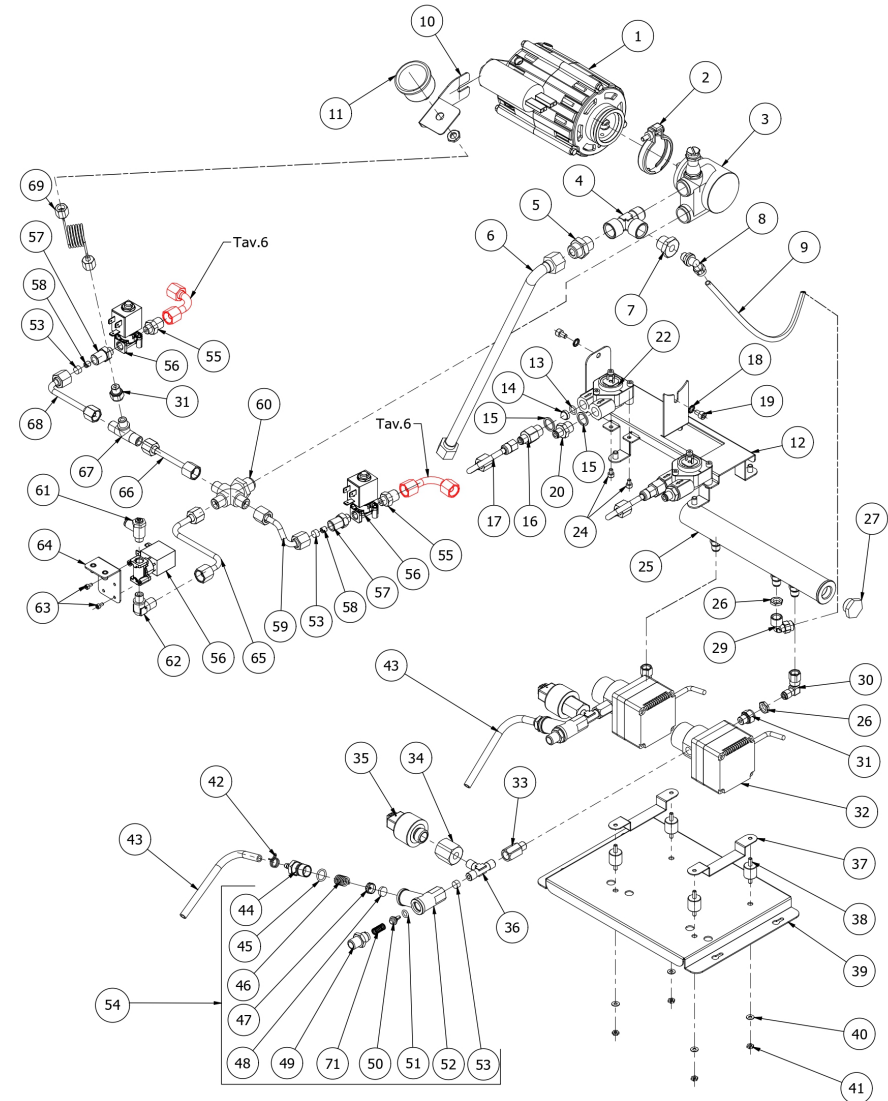

TABLE 10
VICTORIA 2 GR BREWING PROFILE RESTYLE

POS	CODE	DESCRIPTION
63	7816016	SCREW TCEI M3X6
64	5057865LL	SQUAD SUPPORT MIXER W/COMPASSES
65	5162464LL	PUMP TUBE/SOLENOID WATER
66	5162465LL	PUMP TUBE/MANOMETER
67	5300513TR	UNION
68	5162468LL	MANOMETER TUBE/LA 1
69	7400913	CAPILLARY PUMP
71	5471505	CALIBRATED SPRING D0.45 H22 AISI302

TABLE 10
VICTORIA 2 GR BREWING PROFILE RESTYLE