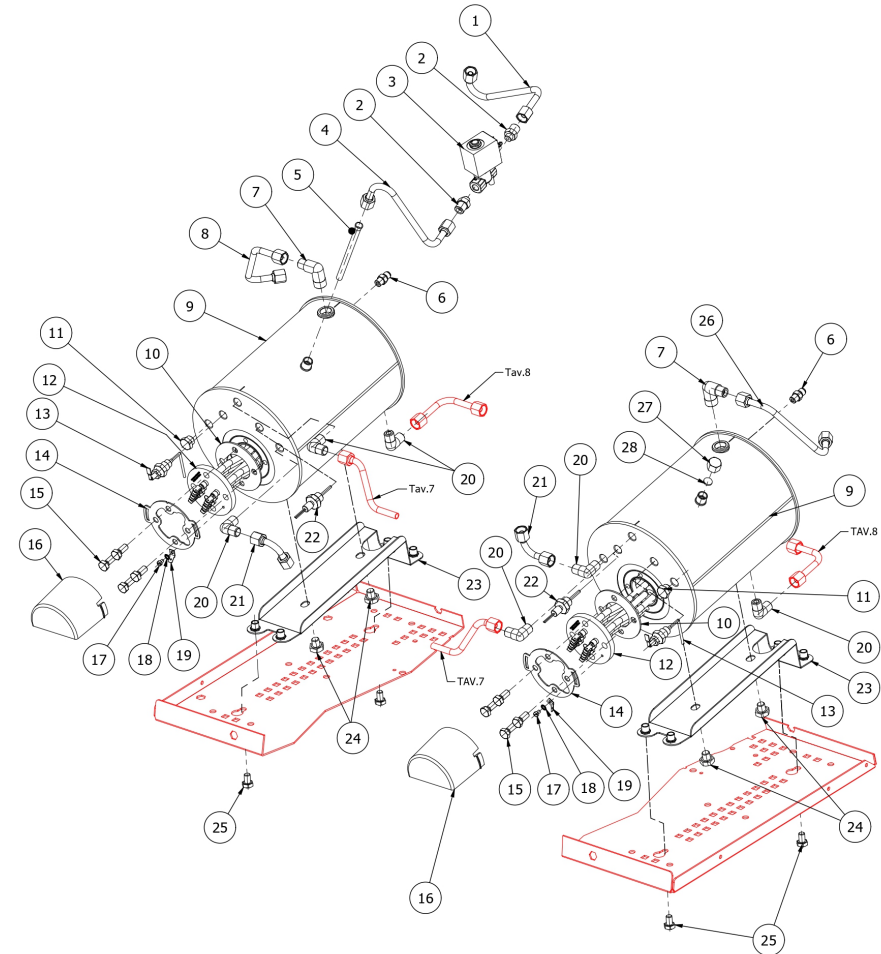

BEZZERA

VICTORIA BREWING PROFILE RESTYLE

TABLE 6

VICTORIA 2-3 GR BREWING PROFILE RESTYLE

TABLE 7

VICTORIA 2 GR BREWING PROFILE RESTYLE

POS	CODE	DESCRIPTION
1	5963047.01	ASSY CUP+O RING+VALVE PLUG
2	5965308	ASSY SECURITY VALVE 2,5 BAR
3	7496094	O-RING GASKET 102 VITON 70SH
4	5264017.02	SECURITY VALVE PIN
5	5226417.01	SECURITY VALVE 1/8"G PLUG
6	5194552	HOSE Ø 8x5 SILICONE L=500 1GR
7	7611516	CLAMP 10086
8	5494025	PTFE GASKET
9	5163386LL	TUBE BOILER/SECURITY VALVE/SOLENOID
10	5302014AL	FITTING M13X1/8
11	7702414.01	EV.2 WAYS OLAB 240V BIG COIL
11	7702320.01	EV.2 WAY 220/230V BIG COIL
12	5194540	SILICON PIPE D8X5X1.5 L=300