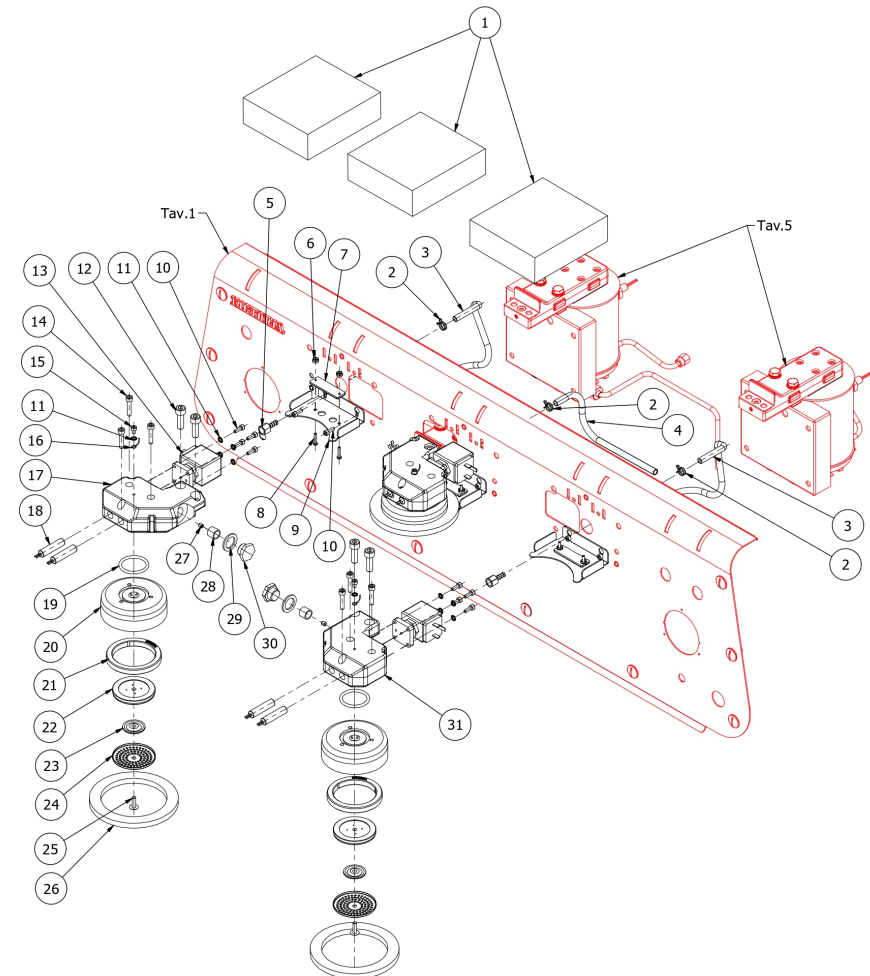

TABLE 4

VICTORIA 3 GR BREWING PROFILE RESTYLE

TABLE 4

VICTORIA 3 GR BREWING PROFILE RESTYLE

POS	CODE	DESCRIPTION
30	5226403AL	PLUG 3/8
31	5283065.02AL	DELIVERY BODY GROUP 2°/3°GR

TABLE 4

VICTORIA 3 GR BREWING PROFILE RESTYLE

BEZZERA

VICTORIA BREWING PROFILE RESTYLE

TABLE 4

VICTORIA 2 GR BREWING PROFILE RESTYLE

POS	CODE	DESCRIPTION
1	9991023	GROUP DELIVERY COVER
2	7611516	CLAMP 10086
3	5194549	HOSE Ø 8x5 SILICONE L=350
5	5370313	GROUP E.VALVE DRAIN RUBBER HOLDER
6	5195003	M3 SLIDE NUT
7	7663623	WHITE LED 12V
8	7809811	PLASTIC SCREW TCI M3X16 DIN85
9	5058488LW	INFERIOR COVER
10	7816002	SCREW TCEI M4X12 UNI 5931 A2
11	7814001	WASHER D4 DIN 6798A A2
12	7816015	SCREW TCEI M8X25 UNI 5931 A2
13	7702421	VALVE 3 WAYS ODE 220V 60HZ RUBINO
13	7702217	SOLENOID VALVE 3 WAYS ODE 230/240V
14	7816021	SCREW TCEI M5X25 UNI 5931 A2
15	7816017	SCREW TCEI M4X6
16	7666003	PROBE RING FOR PID
17	5283064.02AL	DELIVERY BODY GROUP 1°GR
18	5963182.01	ASSY HEATING ELEMENT CARTRIDGE
19	7496004.01	GASKET OR 139 VITON FDA
20	5280505TW-AL	COUPLING RING D88.5X29.3 DENICROMAL
21	7493025	GASKET RING H8,5 65SH BLUE
22	5285512AL	SHOWER-HOLDER FOR DIFFUSION
23	5285513AL	DIFFUSOR
24	5470515.03	SHOWER D57 BEZZERA LOGO
25	7809903	SCREWS POLIERS M5X16 A4 AISI316
26	5493055	COUPLING RING EXTERIOR GASKET
27	5223024	JET M5X5 HOLE D0.8 OT
28	5471002	FILTER D13.5 H11 AISI 304
29	5492022	GASKET D25 X 17 X 2 ASBESTOS FREE
30	5226403AL	PLUG 3/8