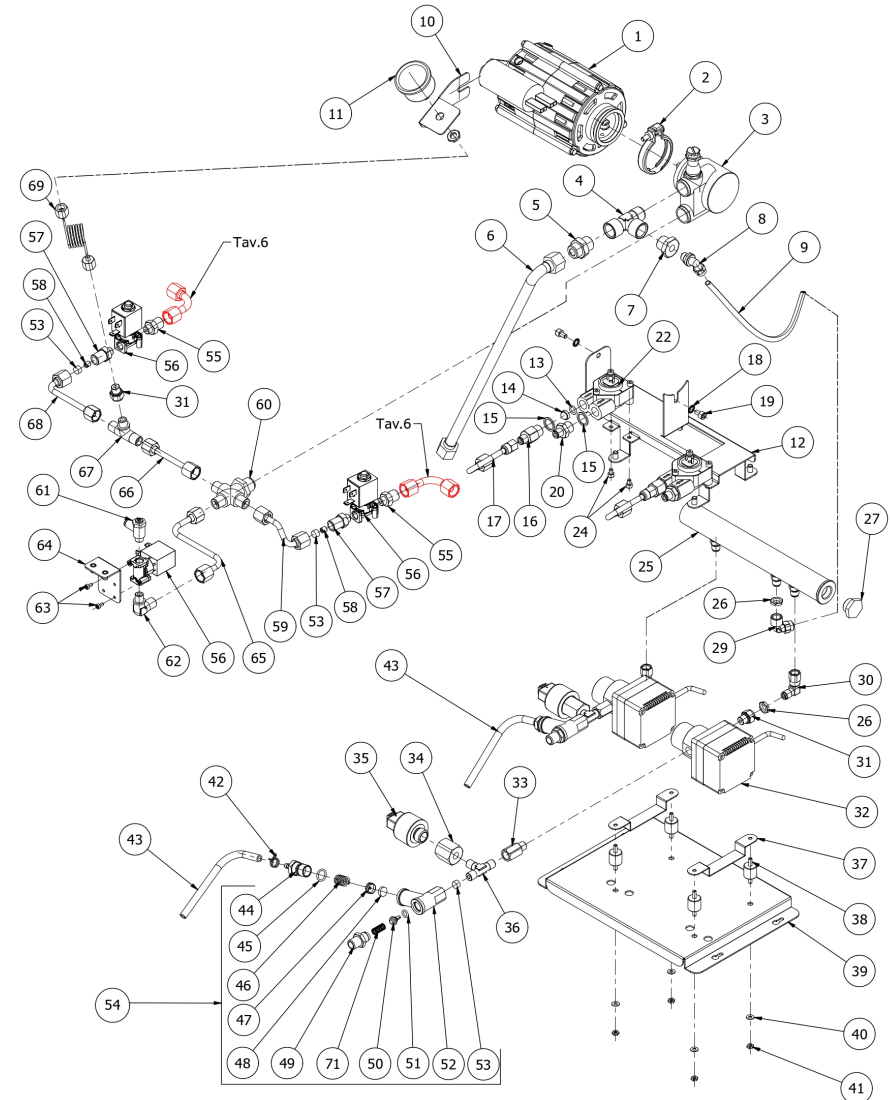

BEZZERA

VICTORIA BREWING PROFILE RESTYLE

TABLE 10

VICTORIA 2 GR BREWING PROFILE RESTYLE

POS	CODE	DESCRIPTION
34	5225420AL	FITTING 3/8
35	7666009	PRESSURE SENSOR
36	7304543TR	FITTING TEE CONICAL 1/8
37	5058468LW	PUMP LOWER SUPPORT
38	7470604	VIBRATION-DAMPING
39	5018473LW	PUMPS SUPPORT BASE
40	5057012	WASHER 4X9X0.7 AISI304 2B
41	7812601	INOX NUT M4 UNI5588
42	7611516	CLAMP 10086
43	5194549	HOSE Ø 8x5 SILICONE L=350
44	5302077AL	FITTING PORT.M14X1 OTXTUBO6X4 OT57U
45	7496052	OR GASKET 114 VITON
46	5471539	CALIBRATED SPRING D.1.6
47	5224620AL	GASKET-HOLDER ES.12X6.8 OT57USA
48	5493042	GASKET D.11X3
49	5302017AL	FITTING M12 ES16 H26.5 OT57USA
50	5224615AL	GASKET-HOLDER SURP.VALVE OT57USA
51	7496018	OR GASKET 105
52	5283053TP	SURPRESSION VALVE BODY
53	5471019	FILTER D8,5X5 AISI304
54	5965212.01AL	ASSY OPV ADJUST. 9/12 BAR
55	5302014AL	FITTING M13X1/8
56	7702415.01	EV.2 WAY 240V 25BAR SMALL COIL
56	7702322.01	EV.2WAY OLAB 220/230V 25BAR SMALL
57	5225238AL	FITTING 1/8
58	5223003	JET M6 X 6 HOLE D0.8 OT
59	5162466LL	PUMP TUBE/LA 2
60	5301001.01AL	FITTING M13X3/8"
61	7402403	REGULATOR WATER
62	5301504AL	ELBOW FITTING M12X1/8

BEZZERA

VICTORIA BREWING PROFILE RESTYLE

TABLE 10

VICTORIA 2 GR BREWING PROFILE RESTYLE