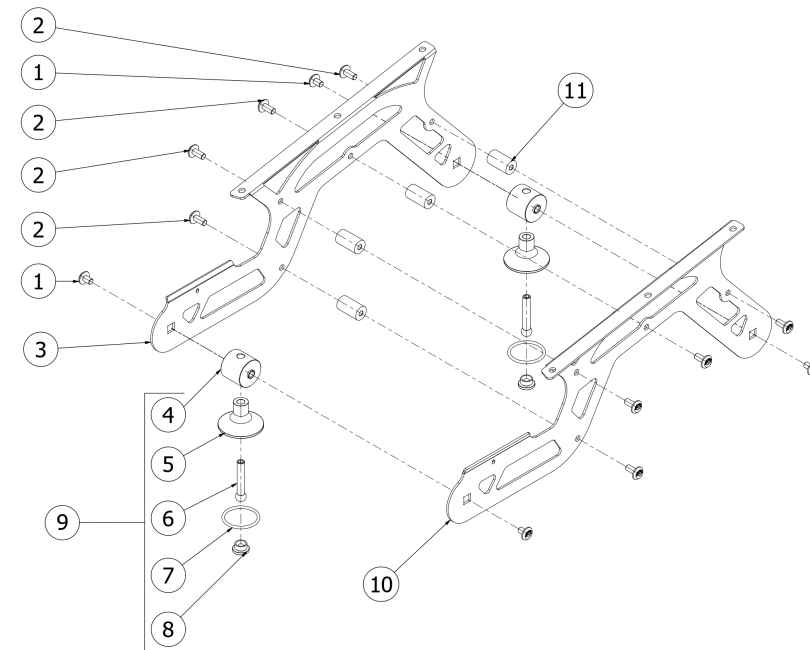

BEZZERA

VICTORIA BREWING PROFILE RESTYLE

TABLE 2

VICTORIA 2-3 GR BREWING PROFILE RESTYLE

POS	CODE	DESCRIPTION
1	7809912DL	TC SCREW M8X12 AISI304 POLISHED.
2	7809911DL	TC SCREW M8X18 AISI304 POLISHED.
3	5019002.01VN	LEFT FOOT BLACK VICTORIA
3	5019002.01YI	LEFT FOOT WHITE VICTORIA
3	5019002.01YV	LEFT FOOT GREEN VICTORIA
4	5266202MP	SPACER SUPPORT FOOT
5	5266203MP	FOOT VICTORIA
6	5266205	FOOT ADJUSTMENT PIN
7	7496100	GASKET OR 826 D3,53X42.86 NBR
8	5266204	PIN BLOCK FOR FOOT ADJUSTMENT
9	5962643	ASSY FOOT ADJUSTMENT VICTORIA
10	5019001.01VN	RIGHT FOOT BLACK VICTORIA
10	5019001.01YI	RIGHT FOOT WHITE VICTORIA
10	5019001.01YV	RIGHT FOOT GREEN VICTORIA
11	5262206MP	SPACER FOOT

BEZZERA

VICTORIA BREWING PROFILE RESTYLE

TABLE 2

VICTORIA 2-3 GR BREWING PROFILE RESTYLE