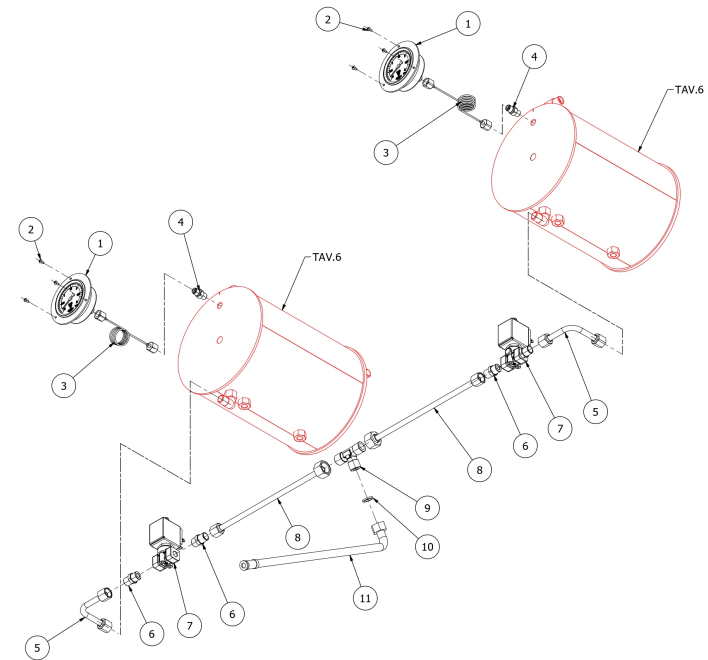

TABLE 8

VICTORIA 2 GR BREWING PROFILE RESTYLE

BEZZERA**VICTORIA BREWING PROFILE RESTYLE**

TABLE 8

VICTORIA 3 GR BREWING PROFILE RESTYLE

POS	CODE	DESCRIPTION
1	7432529.01	PRESSURE GAUGE D63 3BAR WITHOUT
2	7819910	SCREW TBEI M3X6 ISO 7380 A2
3	7400912	SERVICE BOILER CAPILLARY
4	7304502TR	STRAIGHT FITTING 1/8
5	5163388LL	TUBE BOILER/DRAIN SOLENOID
6	5302019AL	FITTING M13X1/4
7	7702325	EV.2 VIE ODE 24V D4.5MM
8	5163394LL	TUBE EV. DRAIN/DRAIN.3GR
9	5300518TR	FITTING TEE 3/8 RUVECO
10	7493024	GASKET D14,5
11	7200520	FLEX INOX DN8 SIL.F3/8

BEZZERA**VICTORIA BREWING PROFILE RESTYLE**

TABLE 8

VICTORIA 3 GR BREWING PROFILE RESTYLE

BEZZERA

VICTORIA BREWING PROFILE RESTYLE

TABLE 9

VICTORIA 2-3 GR BREWING PROFILE RESTYLE

POS	CODE	DESCRIPTION
2	7496095	OR GASKET 6X1.2 EPDM70
3	7496096	GASKET OR. RED SILICONE
4	7305022R	TERMINAL STEAM 4 HOLE Ø1,2
5	5494021	NUT GASKET PTFE H=1,5
6	5966572.02	STEAM PIPE LEFT
7	5190501	CUP FOR FITTING PTFE/GLASS
8	5471532.01	SPRING FOR ARTICULATION
9	5265206MP	TAP FITTING-NUT
10	5966573.02	STEAM PIPE RIGHT
12	5471037	ACETALIC AIR FILTER
13	5493003	GASKET D20.5X15 H1.5 NBR 70SH
14	5226601TW	WATER HOSE TERMINAL
15	5266612	TROMBONCINO WATER PIPE AISI303
16	7496084	GASKET OR D6,4X1,9 NBR70
17	5966574	WATER PIPE
18	5301526TR	ELBOW FITTING M13X3/8
19	5224603AL	GASKET HOLDER D12X12 OT57USA
20	5496042	GASKET D11X4X4 EPT 70
21	5283058AL	TAP BODY 3/8
22	5494004	GASKET D12 X 6 PTFE GRAPHITIZED
23	5261801	WASHER D11
24	5471513	SPRING D8 H17 AISI302
25	5260205DL	SHAFT D12X60,5 AISI303
26	5220612	STEAM TAP BUSH
27	5221826	NUT 3/8
28	5963399	STEAM CONTROL LEVER ASSEMBLY WITHOUT TAP
29	5960529	ASSY RIGHT STEAM LEVER VICTORIA
30	7372008	CONICAL KNOB WITH THREAD VICTORIA
30	7372010	CONICAL KNOB BLACK WITH THREAD VICTORIA
31	7372007	CONICAL KNOB VICTORIA