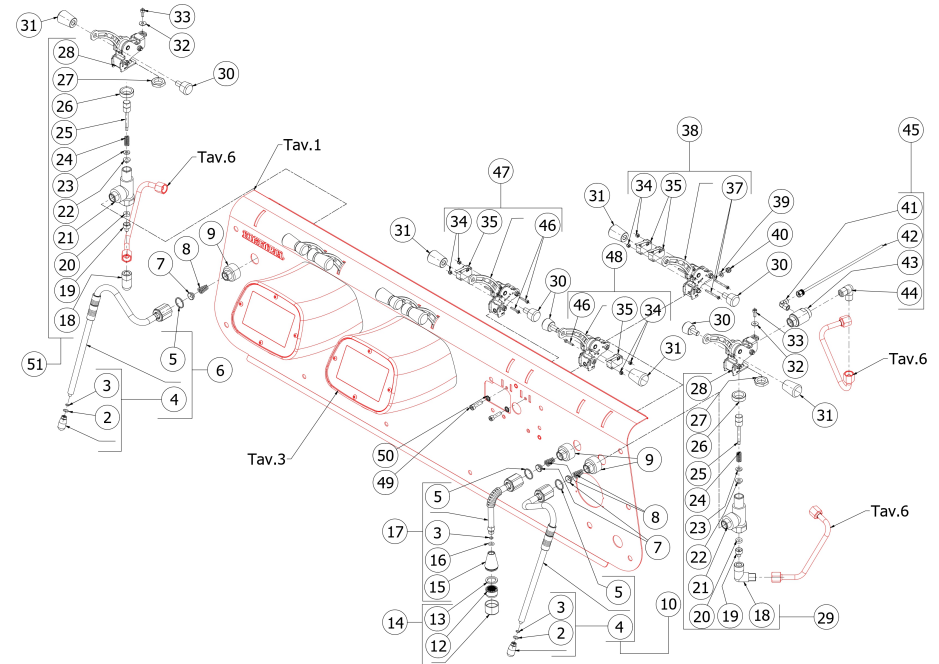

BEZZERA

VICTORIA BREWING PROFILE RESTYLE

TABLE 9

VICTORIA 2-3 GR BREWING PROFILE RESTYLE

TABLE 9

VICTORIA 2-3 GR BREWING PROFILE RESTYLE

POS	CODE	DESCRIPTION
31	7372009	CONICAL KNOB BLACK VICTORIA
32	7815005	FLAT WASHER D4.5X12 A2 AISI304
33	7816009	SCREW TCEI M4X10 UNI 5931A2
34	7812402	NUT M3 UNI7473 A2 SELF-LOCKING INOX
35	7633909	MICROSWITCH NRA43K5
37	7819925	SCREW TCEI M3X30 A2
38	5960525	ASSY LEVER WITH STOP WATER
39	7815003	PLAIN WASHER D5 UNI 6592 A2
40	7811601	SELF-LOCKING NUT M5 UNI 7474 A2
41	7303062TR	ELBOW FITTING BODY M1/8"1/4
42	5194639LL	ASSY TUBE PTFE 4X200
43	5222228AL	SPARKLING WATER ARCADIA SHORT
44	5301506TR	UNION ELBOW M13X1/4
45	5963211.01	ASSY MIX BODY
46	7816029	SCREW TCEI M3X16 UNI5931 A2
47	5960526	ASSY COFFEE LEVER LEFT
48	5960527	ASSY COFFEE LEVER RIGHT
49	7816011	SCREW TCEI M5X20 UNI5931 A2
50	7814002	NOTCHED WASHER D4
51	5960528	ASSY LEFT STEAM LEVER VICTORIA