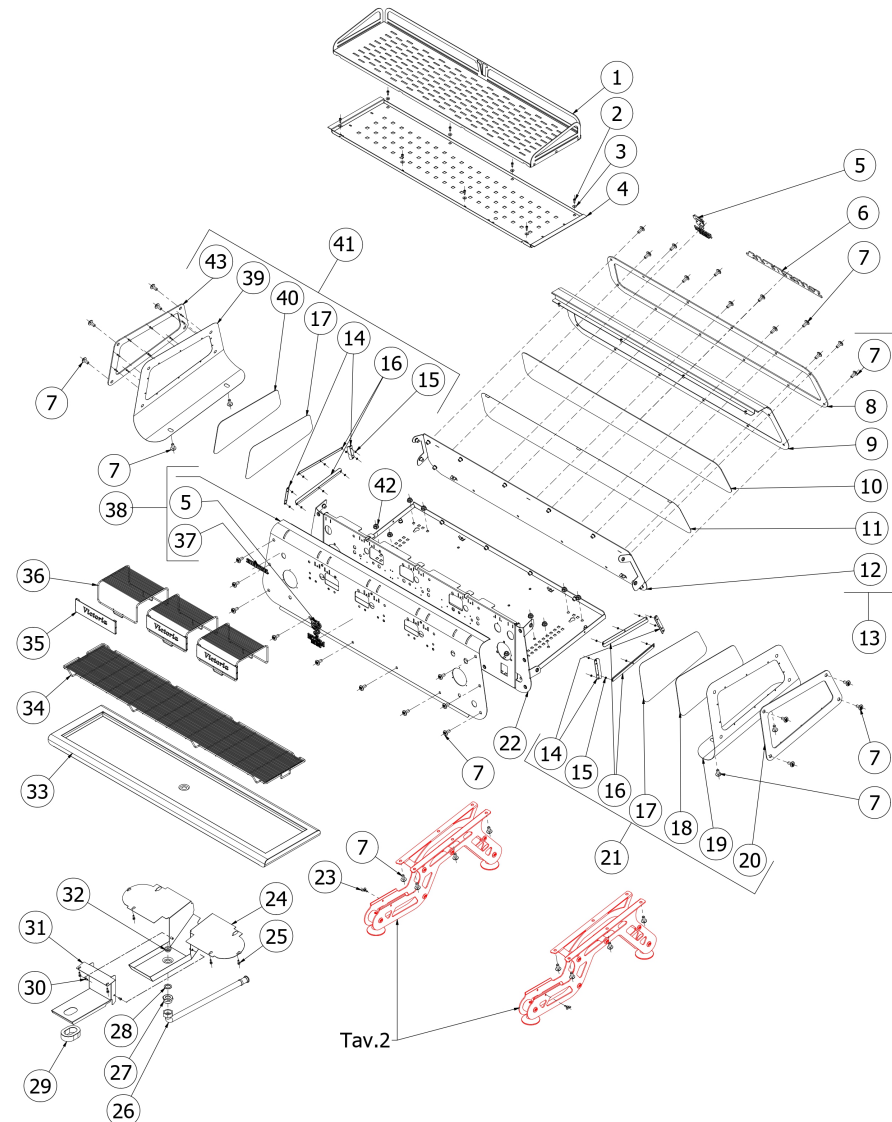

VICTORIA BREWING PROFILE RESTYLE

TABLE 1
VICTORIA 3 GR BREWING PROFILE RESTYLE

POS	CODE	DESCRIPTION
19	5053603YI	RIGHT SIDE WHITE VICTORIA
19	5053603YV	RIGHT SIDE GREEN VICTORIA
19	5053603VN	RIGHT SIDE BLACK VICTORIA
20	5016040YV	RIGHT PROFILE GREEN VICTORIA
20	5016040YI	RIGHT PROFILE WHITE VICTORIA
20	5016040VN	RIGHT PROFILE BLACK VICTORIA
21	5961862YI-RE	ASSY SIDE RIGHT WHITE+GRID VICTORIA
21	5961862.01VN-PE	ASSY SIDE RIGHT BLACK+LEATHER VICTORIA
21	5961862YV-LE	ASSY SIDE RIGHT GREEN+WOOD VICTORIA
22	5964725R	ASSY VICTORIA 3GR FRAME
23	7819924	SCREWS M4X10 DIN 316 A2
24	5058705MP	DRAIN TRAY
25	7816002	SCREW TCEI M4X12 UNI 5931 A2
26	7200521	FLEX INOX DN13 EPDM F$\frac{3}{4}$ CUR90°CODOL$\frac{3}{4}$
27	5265401	FITTING MF 3/4X3/8 AISI 303
28	5492022	GASKET D25 X 17 X 2 ASBESTOS FREE
29	5493061	VICTORIA DRIP TRAY SPONGE GASKET
30	7819908	SCREW TTEI M4X8
31	5073037LW	DISCHARGE COVER
32	5225230NC	FITTING 3/8" G NICKEL
33	5340540.01LL	COMPLETE TRAY VICTORIA 3GR W/HOOKS
34	5261014	WIRED DISCHARGE GRID VICTORIA 3GR
35	5096041.01LW	PLATE VICTORIA CUPS GRID
36	5261002	CUPS GRID
37	5522518	VICTORIA PLATE 100MM BLACK
38	5094912LL1	FRONTAL WORK VICTORIA 3GR
39	5053604YV	LEFT SIDE GREEN VICTORIA
39	5053604VN	LEFT SIDE BLACK VICTORIA
39	5053604YI	LEFT SIDE WHITE VICTORIA
40	5370048LL	SIDE PANEL LEFT LEATHER+INOX VICTORIA

BEZZERA

VICTORIA BREWING PROFILE RESTYLE

TABLE 1
VICTORIA 3 GR BREWING PROFILE RESTYLE