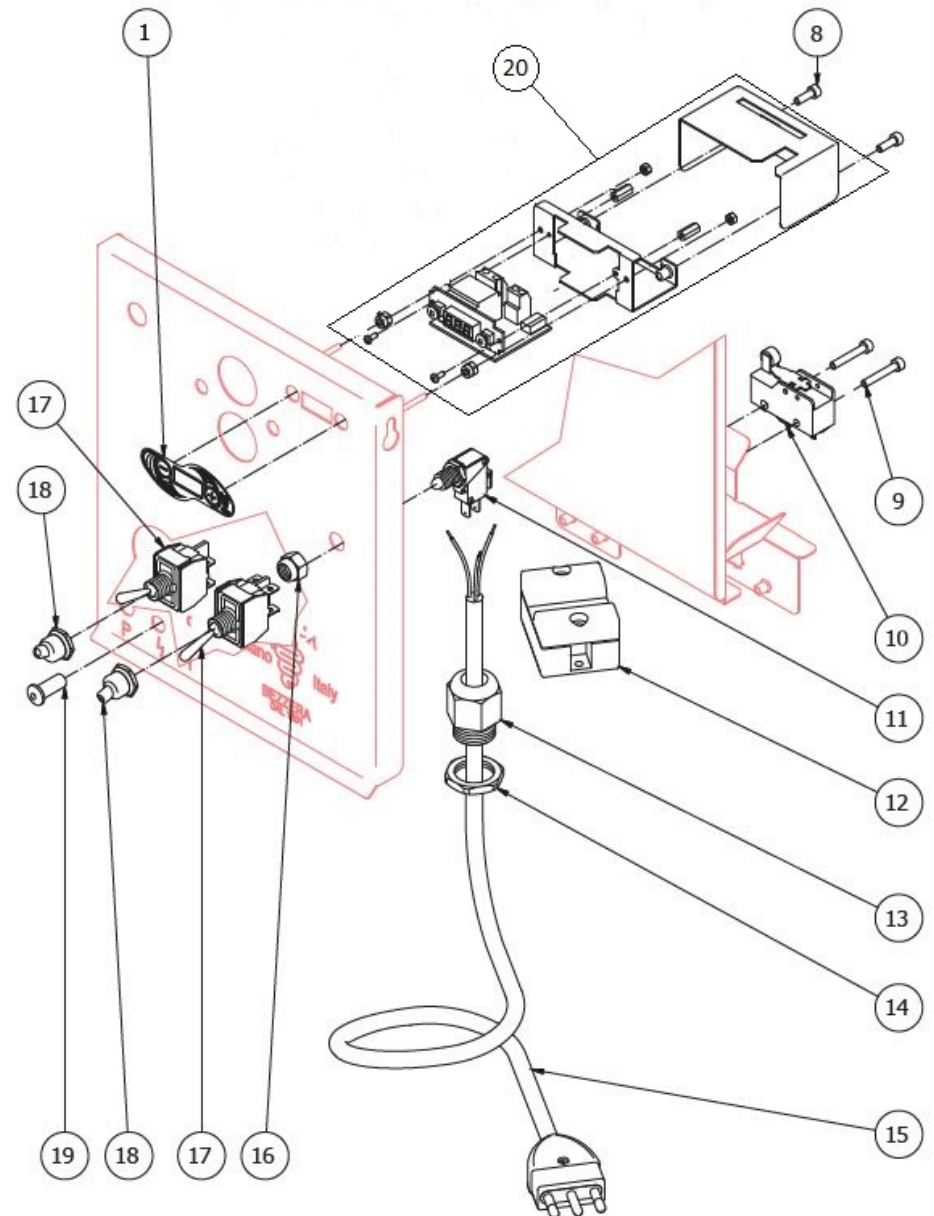

TABLE 7 - (from 01/05/2023 )

UNICA

TABLE 7 - (up to 30/04/2024)

UNICA

POS	CODE	DESCRIPTION
1	5522074	T.PID PLATE
8	7816002	SCREW TCEI M4X12
9	7819911	SCREW TTEI M4X25
10	7633907	MICROSWITCH
11	7633906	MICROSWITCH 250V
12	7635424.01	RELAY
13	7614007	CABLE-PRESS PG13,5
14	7614006	NUT PG13,5
15	7551003	CABLE WITH USA PLUG 250V 20A
15	7554001	CABLE WITH ENGLISH PLUG
15	7555001	CABLE WITH SCHUKO PLUG
15	7552001	CABLE WITH AUSTRALIAN PLUG
15	7555003	CABLE WITH SWITZERLAND PLUG
15	7553001	CABLE WITH ISRAEL PLUG
15	7551001	CABLE WITH USA PLUG 125V 15A
16	5221875CM	NUT M10X0,75
17	7633326	BIPOLAR SWITCH LEVER
18	7372507	SWTCH PROTECTION PLASTIC
19	7633626	RED LED
20	5968142	PID KIT 110V WHITE
20	5968141	PID KIT 220-240V WHITE

TABLE 7 - (up to 30/04/2024)

UNICA

TABLE 8  
UNICA

POS	CODE	DESCRIPTION
1	7990603	CLEANING BRUSH FOR COFFEE MACHINE
2	5372101	BLACK MEASURE
3	5373001	COFFEE-PRESS ABS
4	5471038	BLIND FILTER AISI304
5	5471031.01	FILTER 1 CUP 10 GRAMS
6	5471035	FILTER 2 CUPS 20 GRAMS
7	5965611R	ASSEMBLY FILTER-HOLDER 2 CUPS E61
8	5471527	FILTER-HOLDER SPRING D1.2 AISI 302
9	7479972.01TW	RETRO FILTER-HOLDER ONLY HANDLE
10	7305007TW	SPOUT 2 WAYS WITHOUT PB+PWP
11	7371502	FILTER-HOLDER KNOB
12	5373915CM	FILTER-HOLDER PLUG D16.5
13	5965610R	ASSEMBLY FILTER-HOLDER 1 CUP E61
14	7305006TW	SPOUT 1 WAY S/PB+PWP