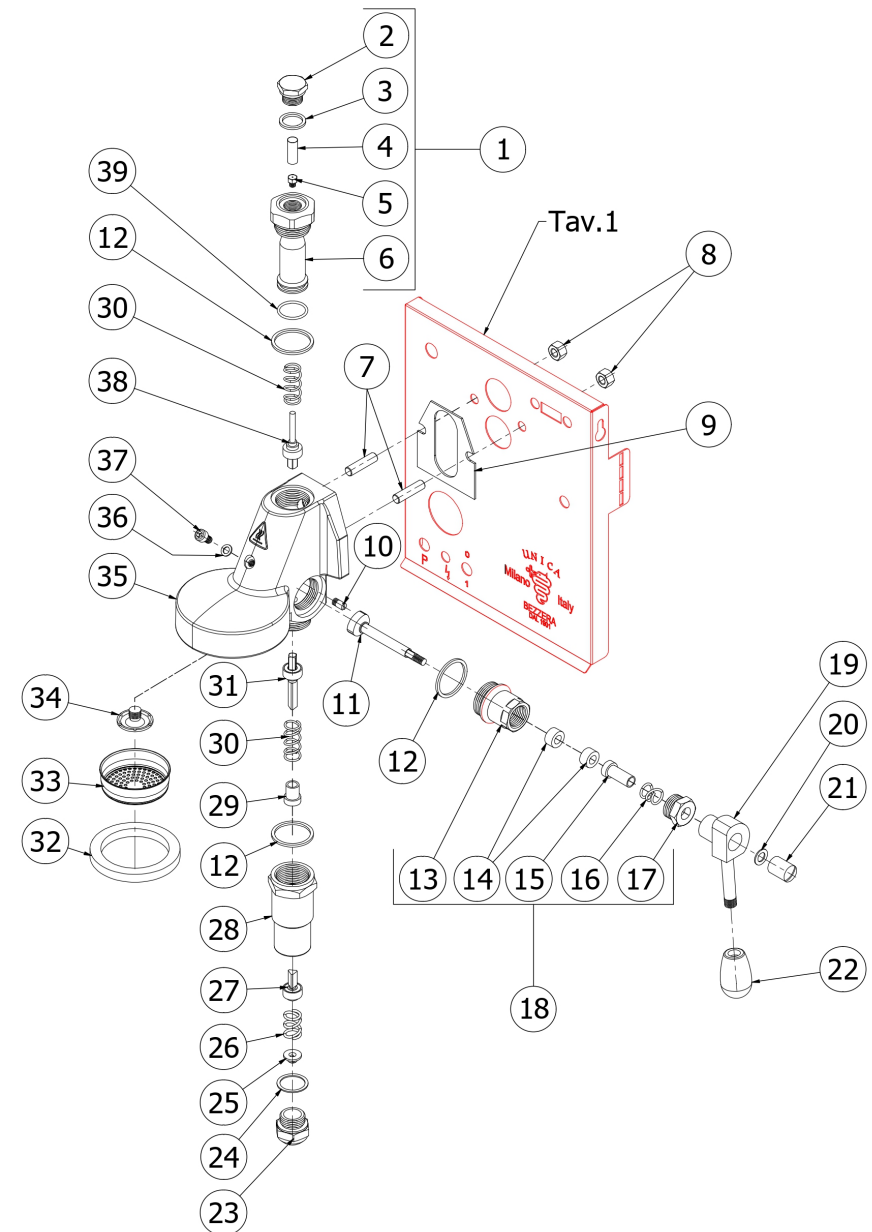

TABLE 5  
UNICA

TABLE 5  
UNICA

POS	CODE	DESCRIPTION
31	7479946	ASSEMBLY VALVE
32	5493039	GASKET H8 E61 GROUP
33	5471022	INOX SHOWER FILTER
34	7479941	SPRAYER D.30
35	7479940AL	LEVER BODY GROUP CHROMED OT57
36	7479938	GASKET TF 10X6X1
37	7479939	SCREW TCE M6X8
38	7479937	DELIVERY VALVE ASSY
39	7479934	GASKET OR 128 VITON

TABLE 5  
UNICA

TABLE 6  
UNICA

POS	CODE	DESCRIPTION
1	7303056	FITTING M 1/8
2	7496023	GASKET OR 106 VITON
3	7470602	VIBRATION-DAMPING
4	7815003	PLAIN WASHER D5 UNI 6592 A2
5	7816004	SCREW TCEI M4X16 A2
6	7731025.01	VIBRATION PUMP OLAB PLUS 100V
6	7731024.01	VIBRATION PUMP PLUS 120V 60HZ OT57
6	7731027.01	VIBRATION PUMP PLUS 240V 50HZ OT57
6	7731023.01	VIBRATION PUMP OL PLUS 230V 50HZ OT
6	7731026.01	VIBRATION PUMP OL PLUS 220V 50/60HZ
7	7611516	CLAMP 10086
8	5194555	HOSE 8X5 L=660 SILICONE
9	7374015	WATER FILTER 200 MICRON
10	7303006	RUBBER-HOLDER FITTING
11	7634816	THERMIC SAFETY DEV.AUT.PUMP 100°

TABLE 6  
UNICA

TABLE 7 - (from 01/05/2023 )

UNICA

POS	CODE	DESCRIPTION
1	7633907	MICROSWITCH G31 L
2	7819911	SCREW TTEI M4X25 INOX
3	5522074	T.PID PLATE
4	7374016	SCREW TC M2.5X6
5	7434029.01	TERMOSTAT PID 230/240V WHITE
5	7434028.01	TERMOSTAT TPID 110V WHITE
6	5058512LL	T.PID SUPPORT
7	5191508	SPACER
8	5222204	SPACER M3 ES.6 H11 OT
9	5053058LW	COVER TPID PROELIND
10	7816002	SCREW TCEI M4X12 UNI 5931 A2
11	7633326	BIPOLAR SWITCH LEVER
12	7614007	FAIRLEAD WITH HOLE RUBBER
13	7614006	NUT PG13.5
14	7551003	CABLE WITH USA PLUG 250V 20A
14	7551001	ELECTRIC CABLE WITH USA PLUG L=1.5M
14	7553001	CABLE ISRAELE PLUG H05VV-F 3G1.5M
14	7555003	SWISS PLUG CABLE H05VV-F 3X1,5 10A
14	7554001	ELECTRIC CABLE WITH ENGLISH PLUG
14	7552001	ELECTRIC CABLE WITH AUSTRALIAN PLUG
14	7555001	ELECTRIC CABLE WITH SHUKO PLUG
15	7635424.01	RELAIS SSR FOR T.PID
16	7633906.01	MICRO SWITCH
17	7633626	RED LED
18	7372507	PROTECTION WITH NICKEL NUT IU0598
19	5221875CM	NUT M10X0,75