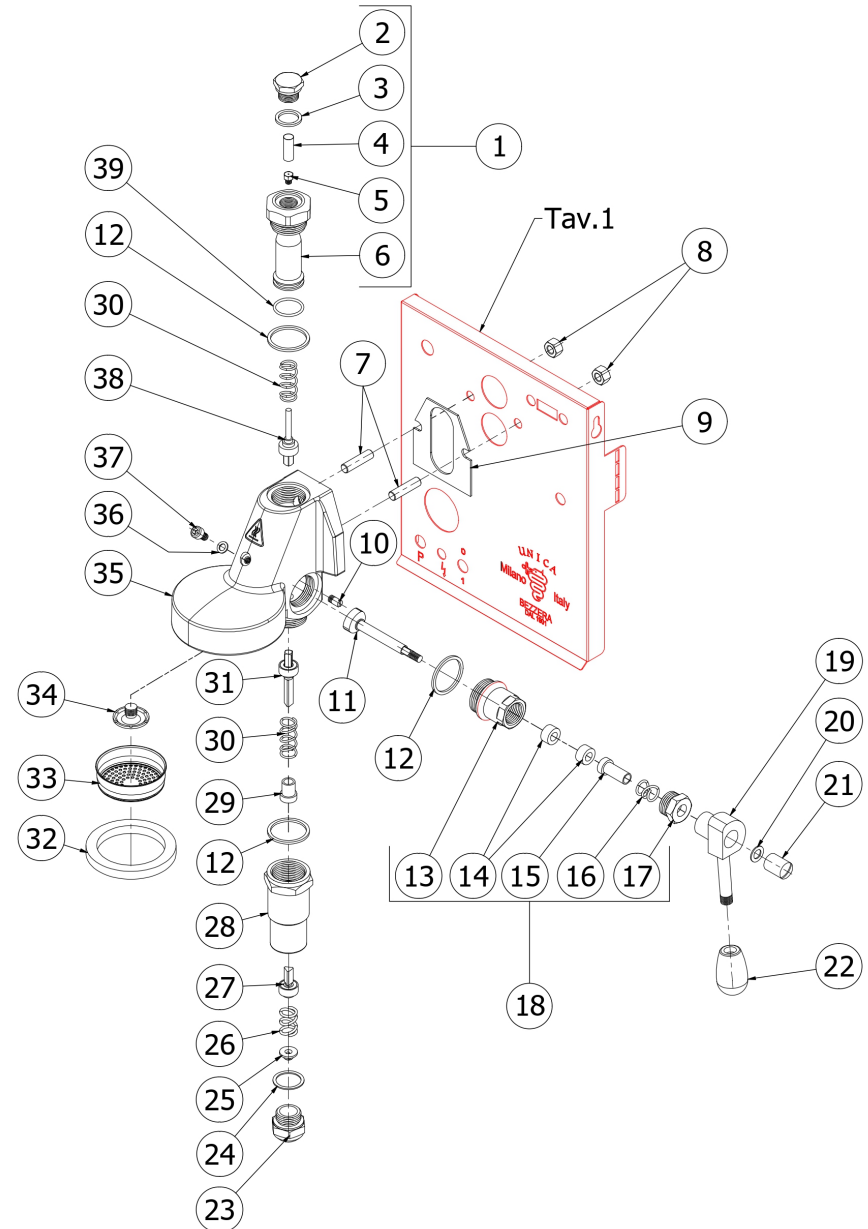

TABLE 5  
UNICA

TABLE 5  
UNICA

POS	CODE	DESCRIPTION
31	7479946	ASSEMBLY VALVE
32	5493039	GASKET H8 E61 GROUP
33	5471022	INOX SHOWER FILTER
34	7479941	SPRAYER D.30
35	7479940AL	LEVER BODY GROUP CHROMED OT57
36	7479938	GASKET TF 10X6X1
37	7479939	SCREW TCE M6X8
38	7479937	DELIVERY VALVE ASSY
39	7479934	GASKET OR 128 VITON

TABLE 6  
UNICA

TABLE 7 - (from 01/05/2023 )

UNICA

POS	CODE	DESCRIPTION
1	7633907	MICROSWITCH G31 L
2	7819911	SCREW TTEI M4X25 INOX
3	5522074	T.PID PLATE
4	7374016	SCREW TC M2.5X6
5	7434029.01	TERMOSTAT PID 230/240V WHITE
5	7434028.01	TERMOSTAT TPID 110V WHITE
6	5058512LL	T.PID SUPPORT
7	5191508	SPACER
8	5222204	SPACER M3 ES.6 H11 OT
9	5053058LW	COVER TPID PROELIND
10	7816002	SCREW TCEI M4X12 UNI 5931 A2
11	7633326	BIPOLAR SWITCH LEVER
12	7614007	FAIRLEAD WITH HOLE RUBBER
13	7614006	NUT PG13.5
14	7551003	CABLE WITH USA PLUG 250V 20A
14	7551001	ELECTRIC CABLE WITH USA PLUG L=1.5M
14	7553001	CABLE ISRAELE PLUG H05VV-F 3G1.5M
14	7555003	SWISS PLUG CABLE H05VV-F 3X1,5 10A
14	7554001	ELECTRIC CABLE WITH ENGLISH PLUG
14	7552001	ELECTRIC CABLE WITH AUSTRALIAN PLUG
14	7555001	ELECTRIC CABLE WITH SHUKO PLUG
15	7635424.01	RELAIS SSR FOR T.PID
16	7633906.01	MICRO SWITCH
17	7633626	RED LED
18	7372507	PROTECTION WITH NICKEL NUT IU0598
19	5221875CM	NUT M10X0,75