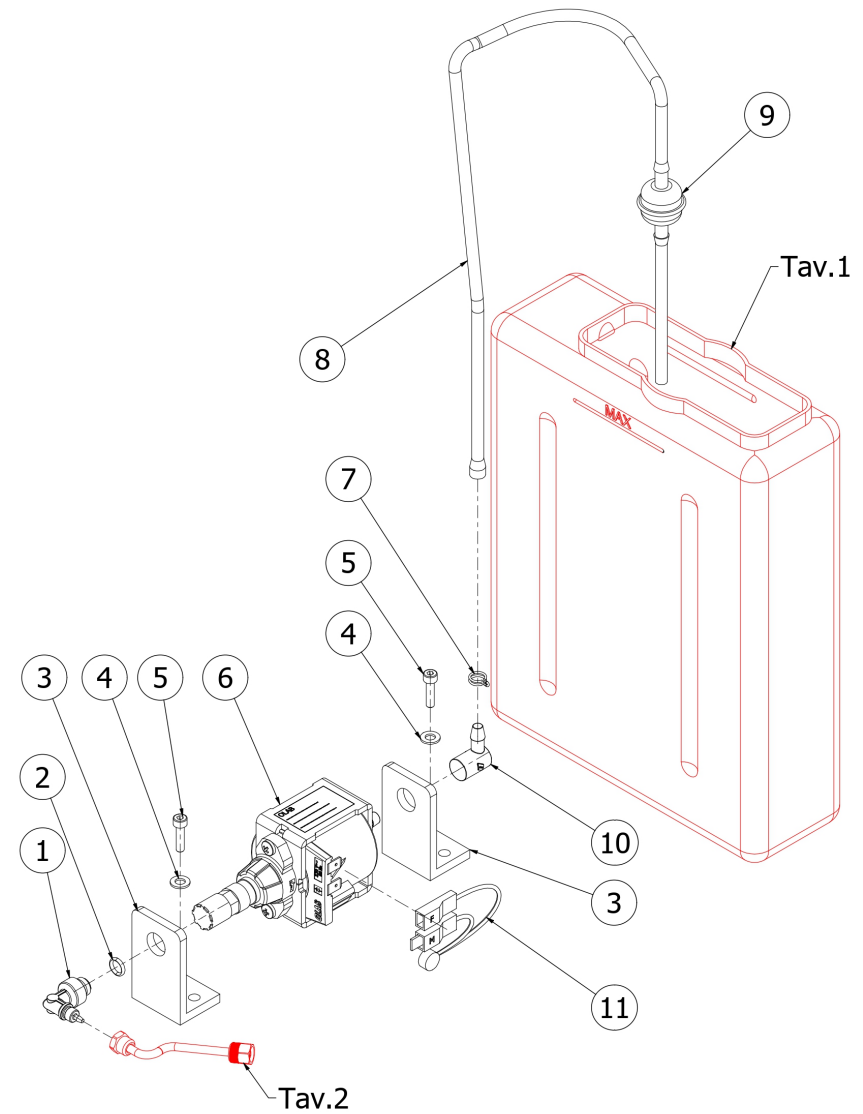

TABLE 6  
UNICA

TABLE 7 - (from 01/05/2023 )

UNICA

POS	CODE	DESCRIPTION
1	7633907	MICROSWITCH G31 L
2	7819911	SCREW TTEI M4X25 INOX
3	5522074	T.PID PLATE
4	7374016	SCREW TC M2.5X6
5	7434029.01	TERMOSTAT PID 230/240V WHITE
5	7434028.01	TERMOSTAT TPID 110V WHITE
6	5058512LL	T.PID SUPPORT
7	5191508	SPACER
8	5222204	SPACER M3 ES.6 H11 OT
9	5053058LW	COVER TPID PROELIND
10	7816002	SCREW TCEI M4X12 UNI 5931 A2
11	7633326	BIPOLAR SWITCH LEVER
12	7614007	FAIRLEAD WITH HOLE RUBBER
13	7614006	NUT PG13.5
14	7551003	CABLE WITH USA PLUG 250V 20A
14	7551001	ELECTRIC CABLE WITH USA PLUG L=1.5M
14	7553001	CABLE ISRAELE PLUG H05VV-F 3G1.5M
14	7555003	SWISS PLUG CABLE H05VV-F 3X1,5 10A
14	7554001	ELECTRIC CABLE WITH ENGLISH PLUG
14	7552001	ELECTRIC CABLE WITH AUSTRALIAN PLUG
14	7555001	ELECTRIC CABLE WITH SHUKO PLUG
15	7635424.01	RELAIS SSR FOR T.PID
16	7633906.01	MICRO SWITCH
17	7633626	RED LED
18	7372507	PROTECTION WITH NICKEL NUT IU0598
19	5221875CM	NUT M10X0,75

TABLE 7 - (from 01/05/2023 )

UNICA

TABLE 7 - (up to 30/04/2024)

UNICA

POS	CODE	DESCRIPTION
1	5522074	T.PID PLATE
8	7816002	SCREW TCEI M4X12
9	7819911	SCREW TTEI M4X25
10	7633907	MICROSWITCH
11	7633906	MICROSWITCH 250V
12	7635424.01	RELAY
13	7614007	CABLE-PRESS PG13,5
14	7614006	NUT PG13,5
15	7551003	CABLE WITH USA PLUG 250V 20A
15	7554001	CABLE WITH ENGLISH PLUG
15	7555001	CABLE WITH SCHUKO PLUG
15	7552001	CABLE WITH AUSTRALIAN PLUG
15	7555003	CABLE WITH SWITZERLAND PLUG
15	7553001	CABLE WITH ISRAEL PLUG
15	7551001	CABLE WITH USA PLUG 125V 15A
16	5221875CM	NUT M10X0,75
17	7633326	BIPOLAR SWITCH LEVER
18	7372507	SWTCH PROTECTION PLASTIC
19	7633626	RED LED
20	5968142	PID KIT 110V WHITE
20	5968141	PID KIT 220-240V WHITE