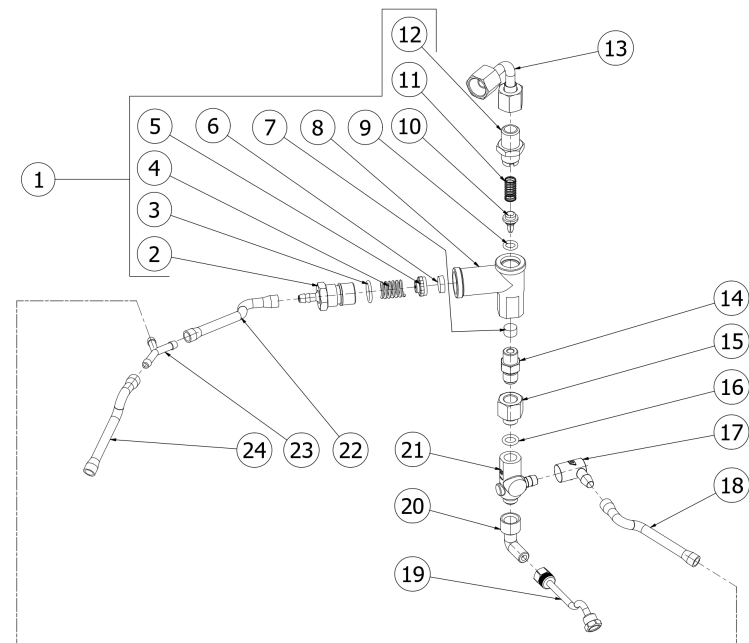

**BEZZERA**

**UNICA**

TABLE 1  
UNICA

TABLE 2  
UNICA

POS	CODE	DESCRIPTION
1	5965212.01AL	ASSY OPV ADJUST. 9/12 BAR
2	5302077AL	FITTING PORT.M14X1 OTXTUBO6X4 OT57U
3	7496052	OR GASKET 114 VITON
4	5471539	CALIBRATED SPRING D.1,6
5	5224620AL	GASKET-HOLDER ES.12X6.8 OT57USA
6	5493042	GASKET D.11X3
7	5471019	FILTER D8,5X5 AISI304
8	5283053TP	SURPRESSION VALVE BODY
9	7496018	OR GASKET 105
10	5224615AL	GASKET-HOLDER SURP.VALVE OT57USA
11	5471505	CALIBRATED SPRING D0.45 H22 AISI302
12	5302017AL	FITTING M12 ES16 H26.5 OT57USA
13	5162296LL	BOILER LOAD HOSE
14	7304502TR	STRAIGHT FITTING 1/8
15	5225411AL	REDUCTION 1/8
16	7496085.01	GASKET OR D7.2X1.9 NBR 70SH
17	7303006	RUBBER-HOLDER FITTING
18	5194610	HOSE 6X4 L=250 SILICONE
19	5194661LL	ASSY TUBO PTFE 4X90
20	7303063TR	ELBOW FITTING BODY 1/8"
21	7452516	SELF-PRIMING VALVE
22	5194562	SILICONE PIPE D6X4 L=135
23	7303033	FITTING
24	5194591	SILICON PIPE D6X4 L=550

TABLE 2  
UNICA

TABLE 3  
UNICA

POS	CODE	DESCRIPTION
1	5964085.02AL	BZ07 TAP COMPLETE WITHOUT HOOKING
2	7371511.01	BLACK LEVER KNOB I.622/40-M8
3	5262801.01	FERRULE 3/8"G H17 STAINLESS STEEL
4	5225610	ARTICULATED JOINT M8
5	5260204DL	SHAFT D12X47 AISI303 POLISH
6	5471513	SPRING D8 H17 AISI302
7	5261801	WASHER D11
8	5494004	GASKET D12 X 6 PTFE GRAPHITIZED
9	5221826CM	NUT 3/8
10	5283055TW	TAP BODY OT FOR OR
11	5496042	GASKET D11X4X4 EPT 70
12	5224603AL	GASKET HOLDER D12X12 OT57USA
13	7496052	OR GASKET 114 VITON
14	7814201	WASHER 14 DIN6798J A2
15	5225416.01AL	FITTING M14XM13 ES19 H31 WITHOUT OR
16	5471532.01	SPRING FOR ARTICULATION
17	5190501	CUP FOR FITTING PTFE/GLASS
18	7479990.03	STEAM TUBE TERMINAL 2 HOLES SPHERE