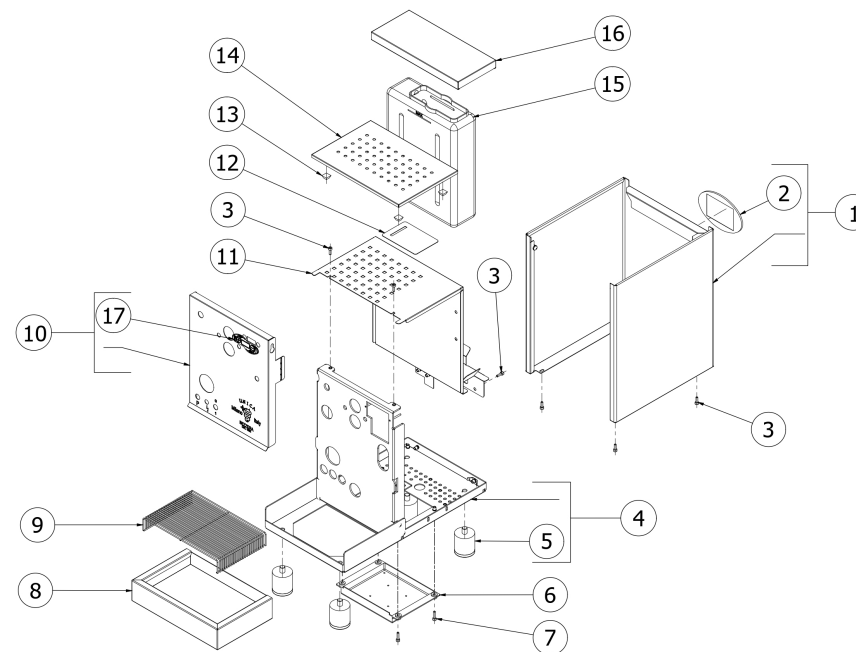

**BEZZERA**

**UNICA**

TABLE 1  
UNICA

TABLE 2  
UNICA

POS	CODE	DESCRIPTION
1	5965212.01AL	ASSY OPV ADJUST. 9/12 BAR
2	5302077AL	FITTING PORT.M14X1 OTXTUBO6X4 OT57U
3	7496052	OR GASKET 114 VITON
4	5471539	CALIBRATED SPRING D.1,6
5	5224620AL	GASKET-HOLDER ES.12X6.8 OT57USA
6	5493042	GASKET D.11X3
7	5471019	FILTER D8,5X5 AISI304
8	5283053TP	SURPRESSION VALVE BODY
9	7496018	OR GASKET 105
10	5224615AL	GASKET-HOLDER SURP.VALVE OT57USA
11	5471505	CALIBRATED SPRING D0.45 H22 AISI302
12	5302017AL	FITTING M12 ES16 H26.5 OT57USA
13	5162296LL	BOILER LOAD HOSE
14	7304502TR	STRAIGHT FITTING 1/8
15	5225411AL	REDUCTION 1/8
16	7496085.01	GASKET OR D7.2X1.9 NBR 70SH
17	7303006	RUBBER-HOLDER FITTING
18	5194610	HOSE 6X4 L=250 SILICONE
19	5194661LL	ASSY TUBO PTFE 4X90
20	7303063TR	ELBOW FITTING BODY 1/8"
21	7452516	SELF-PRIMING VALVE
22	5194562	SILICONE PIPE D6X4 L=135
23	7303033	FITTING
24	5194591	SILICON PIPE D6X4 L=550

TABLE 2  
UNICA

TABLE 3  
UNICA

POS	CODE	DESCRIPTION
1	5964085.02AL	BZ07 TAP COMPLETE WITHOUT HOOKING
2	7371511.01	BLACK LEVER KNOB I.622/40-M8
3	5262801.01	FERRULE 3/8"G H17 STAINLESS STEEL
4	5225610	ARTICULATED JOINT M8
5	5260204DL	SHAFT D12X47 AISI303 POLISH
6	5471513	SPRING D8 H17 AISI302
7	5261801	WASHER D11
8	5494004	GASKET D12 X 6 PTFE GRAPHITIZED
9	5221826CM	NUT 3/8
10	5283055TW	TAP BODY OT FOR OR
11	5496042	GASKET D11X4X4 EPT 70
12	5224603AL	GASKET HOLDER D12X12 OT57USA
13	7496052	OR GASKET 114 VITON
14	7814201	WASHER 14 DIN6798J A2
15	5225416.01AL	FITTING M14XM13 ES19 H31 WITHOUT OR
16	5471532.01	SPRING FOR ARTICULATION
17	5190501	CUP FOR FITTING PTFE/GLASS
18	7479990.03	STEAM TUBE TERMINAL 2 HOLES SPHERE