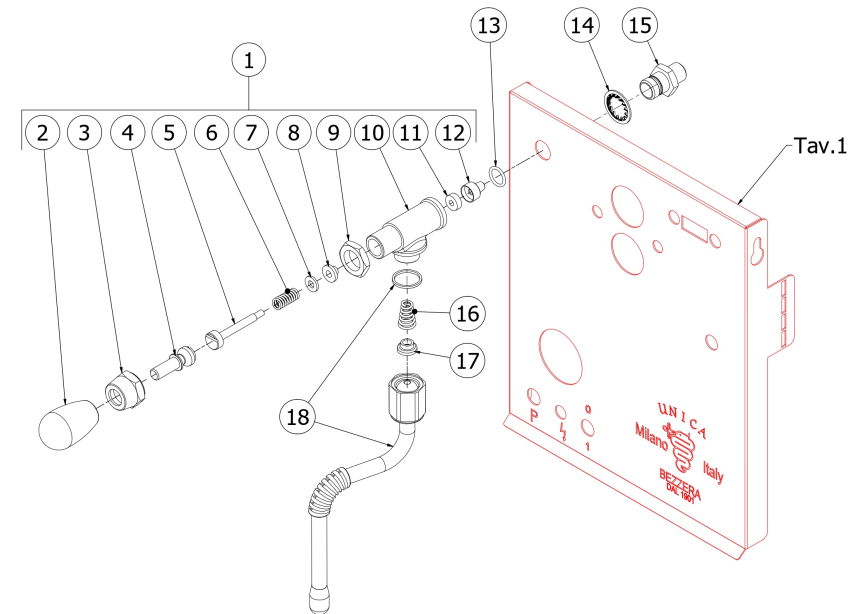

TABLE 3
UNICA

POS	CODE	DESCRIPTION
1	5964085.02AL	BZ07 TAP COMPLETE WITHOUT HOOKING
2	7371511.01	BLACK LEVER KNOB I.622/40-M8
3	5262801.01	FERRULE 3/8"G H17 STAINLESS STEEL
4	5225610	ARTICULATED JOINT M8
5	5260204DL	SHAFT D12X47 AISI303 POLISH
6	5471513	SPRING D8 H17 AISI302
7	5261801	WASHER D11
8	5494004	GASKET D12 X 6 PTFE GRAPHITIZED
9	5221826CM	NUT 3/8
10	5283055TW	TAP BODY OT FOR OR
11	5496042	GASKET D11X4X4 EPT 70
12	5224603AL	GASKET HOLDER D12X12 OT57USA
13	7496052	OR GASKET 114 VITON
14	7814201	WASHER 14 DIN6798J A2
15	5225416.01AL	FITTING M14XM13 ES19 H31 WITHOUT OR
16	5471532.01	SPRING FOR ARTICULATION
17	5190501	CUP FOR FITTING PTFE/GLASS
18	7479990.03	STEAM TUBE TERMINAL 2 HOLES SPHERE

TABLE 3
UNICA