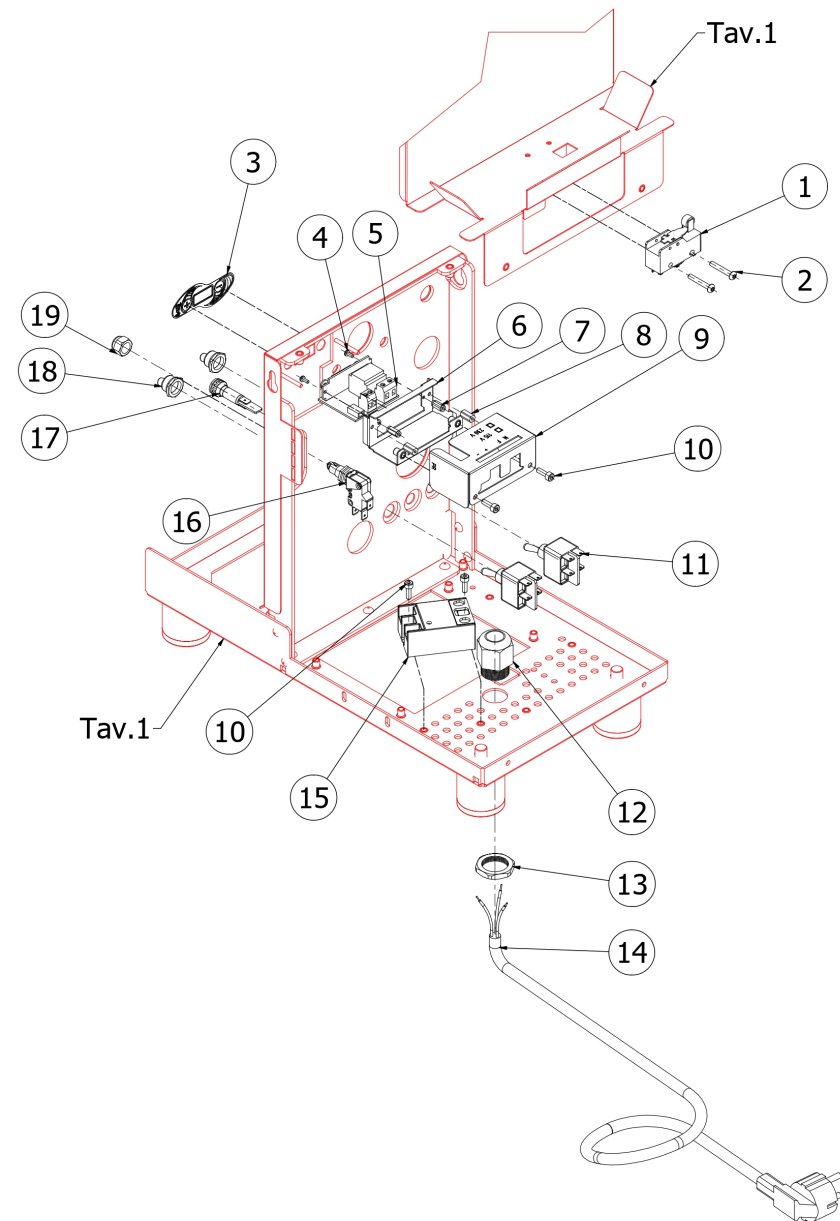

TABLE 6  
UNICA

TABLE 7 - (from 01/05/2023 )

UNICA

POS	CODE	DESCRIPTION
1	7633907	MICROSWITCH G31 L
2	7819911	SCREW TTEI M4X25 INOX
3	5522074	T.PID PLATE
4	7374016	SCREW TC M2.5X6
5	7434029.01	TERMOSTAT PID 230/240V WHITE
5	7434028.01	TERMOSTAT TPID 110V WHITE
6	5058512LL	T.PID SUPPORT
7	5191508	SPACER
8	5222204	SPACER M3 ES.6 H11 OT
9	5053058LW	COVER TPID PROELIND
10	7816002	SCREW TCEI M4X12 UNI 5931 A2
11	7633326	BIPOLAR SWITCH LEVER
12	7614007	FAIRLEAD WITH HOLE RUBBER
13	7614006	NUT PG13.5
14	7551003	CABLE WITH USA PLUG 250V 20A
14	7551001	ELECTRIC CABLE WITH USA PLUG L=1.5M
14	7553001	CABLE ISRAELE PLUG H05VV-F 3G1.5M
14	7555003	SWISS PLUG CABLE H05VV-F 3X1,5 10A
14	7554001	ELECTRIC CABLE WITH ENGLISH PLUG
14	7552001	ELECTRIC CABLE WITH AUSTRALIAN PLUG
14	7555001	ELECTRIC CABLE WITH SHUKO PLUG
15	7635424.01	RELAIS SSR FOR T.PID
16	7633906.01	MICRO SWITCH
17	7633626	RED LED
18	7372507	PROTECTION WITH NICKEL NUT IU0598
19	5221875CM	NUT M10X0,75

TABLE 7 - (from 01/05/2023 )

UNICA

TABLE 7 - (up to 30/04/2024)

UNICA

POS	CODE	DESCRIPTION
1	5522074	T.PID PLATE
8	7816002	SCREW TCEI M4X12
9	7819911	SCREW TTEI M4X25
10	7633907	MICROSWITCH
11	7633906	MICROSWITCH 250V
12	7635424.01	RELAY
13	7614007	CABLE-PRESS PG13,5
14	7614006	NUT PG13,5
15	7551003	CABLE WITH USA PLUG 250V 20A
15	7554001	CABLE WITH ENGLISH PLUG
15	7555001	CABLE WITH SCHUKO PLUG
15	7552001	CABLE WITH AUSTRALIAN PLUG
15	7555003	CABLE WITH SWITZERLAND PLUG
15	7553001	CABLE WITH ISRAEL PLUG
15	7551001	CABLE WITH USA PLUG 125V 15A
16	5221875CM	NUT M10X0,75
17	7633326	BIPOLAR SWITCH LEVER
18	7372507	SWTCH PROTECTION PLASTIC
19	7633626	RED LED
20	5968142	PID KIT 110V WHITE
20	5968141	PID KIT 220-240V WHITE