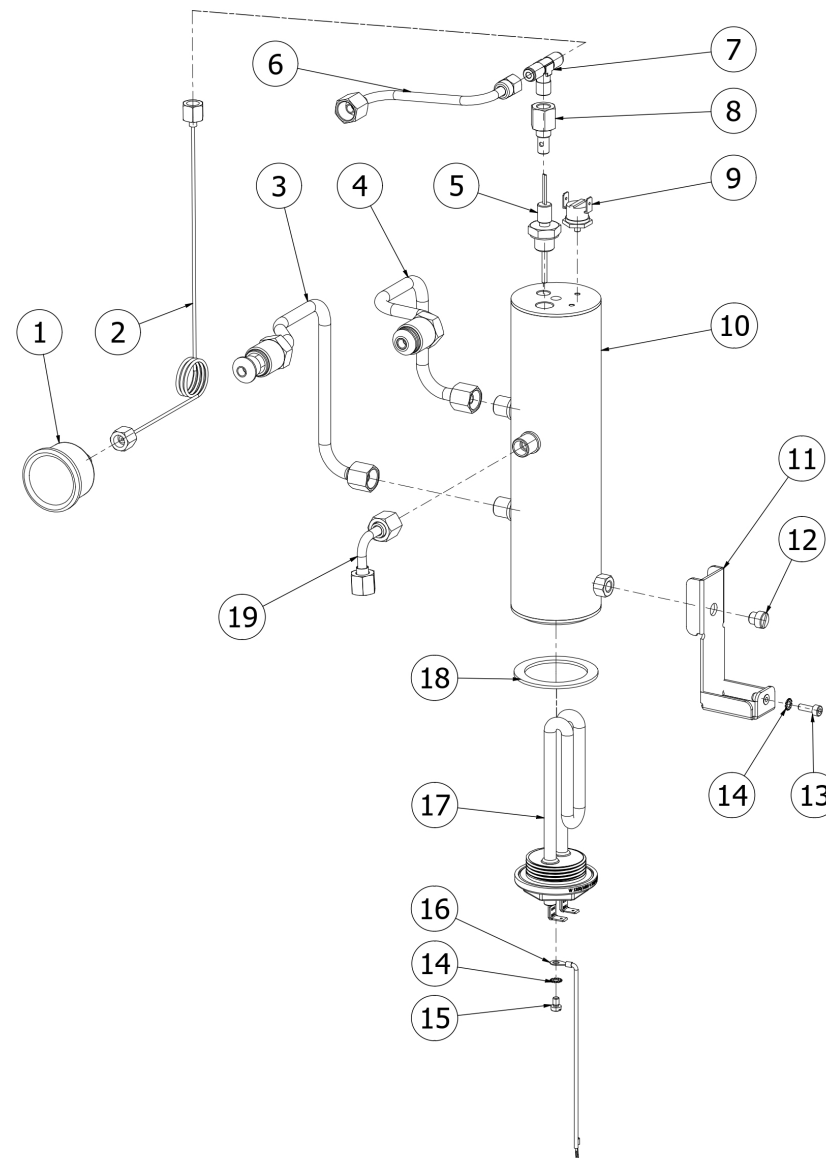

TABLE 4  
UNICA

TABLE 5  
UNICA

POS	CODE	DESCRIPTION
1	7479933.01	INJECTOR 0,7 UPPER SLEEVE ASSY
2	7479952DL	UPPER ASSY PLUG
3	7479953	GASKET TF 22X17X2
4	7479954	INOX FILTER D.8,5X22
5	7479955.01	INJECTOR CH7X9 M6X0.75 HOLE 0.7
6	7479956.01	UPPER SLEEVE ASSY
7	5267013	TIE ROD M8X31 ASTM A 193 B8 C/1
8	7811402	NUT M8 UNI5587 A2
9	7493011	INSULATING
10	7479951	CAMS LOCK STUD
11	7479950	GROUND CAMS TREE
12	7479935	GASKET TF Ø35X30X2
13	7479967	CAM FLANGE
14	7479968	WASHER EP079 15.5X7.5X4
15	7479969	BUSHING
16	7479970	SPRING
17	7479971	PLUG CHROMED
18	7479949	CAM FLANGE ASSY
19	7479931	DELIVERY LEVER
20	7479947	WASHER D8
21	7479948	CAP D15XM6
22	7371511.01	BLACK LEVER KNOB I.622/40-M8
23	7479961	GROUP BOTTOM FITTING
24	7479960	GASKET TF D26x21x2
25	7479945	JET-BREAKER BUSHING Ø15X6
26	7479944	DRAIN SPRING
27	7479943	ASSEMBLY RELIEF VALVE
28	7479957	LOWER SLEEVE ASSY
29	7479942	SPRING GUIDE BUSHING
30	7479936	DELIVERY VALVE SPRING

TABLE 5  
UNICA

TABLE 5  
UNICA

POS	CODE	DESCRIPTION
31	7479946	ASSEMBLY VALVE
32	5493039	GASKET H8 E61 GROUP
33	5471022	INOX SHOWER FILTER
34	7479941	SPRAYER D.30
35	7479940AL	LEVER BODY GROUP CHROMED OT57
36	7479938	GASKET TF 10X6X1
37	7479939	SCREW TCE M6X8
38	7479937	DELIVERY VALVE ASSY
39	7479934	GASKET OR 128 VITON