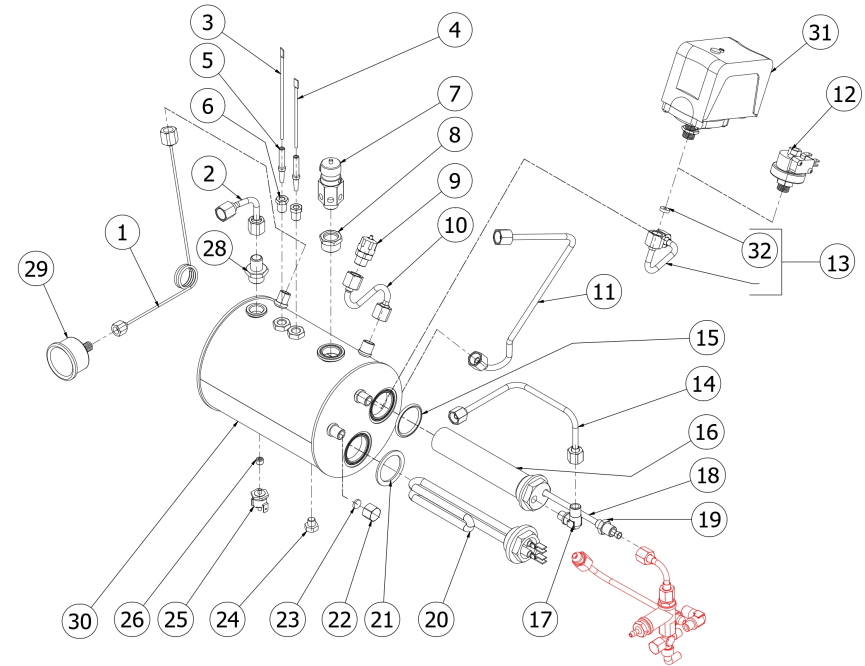

TABLE 4 - (up to 06/10/2025)
STREGA

BEZZERA

STREGA

TABLE 4 - (from 07/10/2025)
STREGA

POS	CODE	DESCRIPTION
1	7400908	BOILER CAPILLARY
2	5162234.01LL	STEAM TAP HOSE
3	5265812	MINIMUM LEVEL PROBE D3 X 110 X 4.8
4	5265819	LEVEL PROBE D3 X 80 X 6.3
5	5192001	PROBE SHEATH D8 X 45 HOLE D3 PTFE
6	5225205	STRAIGHT FITTING M10 OT
7	7452509.02	SAFETY VALVE 3/8
8	5225413AL	REDUCTION 1/2
9	7452511.01	ANTI-PRESSURE VALVE RC OT + TF
10	5162239.02LL	VALVE PIPE
11	5162233.01LL	WATER TAP HOSE
12	7433013	PRESSOSTAT XP/100 1/4
13	5162288.01LL-R	PRESSOSTAT PIPE
14	5162318LL	EXCHANGER/LEVER GROUP PIPE
15	5495007	COPPER GASKET D32X40
16	5329019DC-AL	EXCHANGER 2 HOLES L=140 BZ-STREGA
17	5301504AL	ELBOW FITTING M12X1/8
18	5192301	SUCTION D6X1 L=130MM PTFE
19	5302006AL	FITTING M12X1/8
20	5722240AL	HEATING ELEMENT 220/240V-1250/1450W
21	5492025	GASKET D42X32X2 PTFE
22	5221813	PLUG M12X1 OT
23	5492008	GASKET D10 X 2
24	5227012	SCREW TE M8X7.5
25	7434009	THERMOSTAT MANUAL 16A 135°C
26	5227007	DOWEL M8 X 6 HOLE M4 OT
28	5302005AL	FITTING M13X3/8
29	7432522.02	PRESSURE GAUGE D40 3BAR TRICOLOUR
30	5320501.02BL	ASSEMBLY BOILER POLISHED
31	7433001	PRESSOSTAT SIRAI P302/6