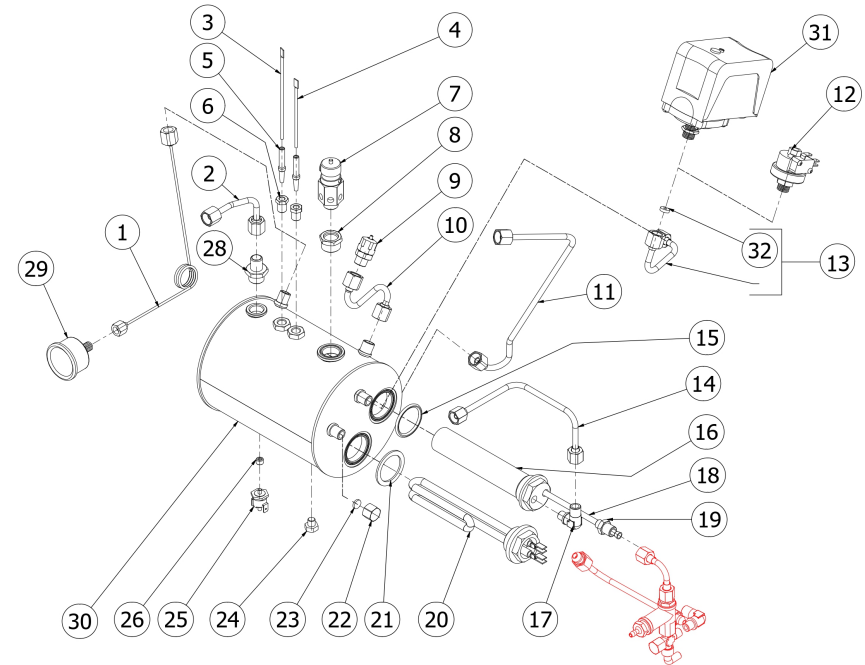

TABLE 4 - (up to 06/10/2025)
STREGA

BEZZERA

STREGA

TABLE 4 - (from 07/10/2025)
STREGA

POS	CODE	DESCRIPTION
1	7400908	BOILER CAPILLARY
2	5162234.01LL	STEAM TAP HOSE
3	5265812	MINIMUM LEVEL PROBE D3 X 110 X 4.8
4	5265819	LEVEL PROBE D3 X 80 X 6.3
5	5192001	PROBE SHEATH D8 X 45 HOLE D3 PTFE
6	5225205	STRAIGHT FITTING M10 OT
7	7452509.02	SAFETY VALVE 3/8
8	5225413AL	REDUCTION 1/2
9	7452511.01	ANTI-PRESSURE VALVE RC OT + TF
10	5162239.02LL	VALVE PIPE
11	5162233.01LL	WATER TAP HOSE
12	7433013	PRESSOSTAT XP/100 1/4
13	5162288.01LL-R	PRESSOSTAT PIPE
14	5162318LL	EXCHANGER/LEVER GROUP PIPE
15	5495007	COPPER GASKET D32X40
16	5329019DC-AL	EXCHANGER 2 HOLES L=140 BZ-STREGA
17	5301504AL	ELBOW FITTING M12X1/8
18	5192301	SUCTION D6X1 L=130MM PTFE
19	5302006AL	FITTING M12X1/8
20	5722240AL	HEATING ELEMENT 220/240V-1250/1450W
21	5492025	GASKET D42X32X2 PTFE
22	5221813	PLUG M12X1 OT
23	5492008	GASKET D10 X 2
24	5227012	SCREW TE M8X7.5
25	7434009	THERMOSTAT MANUAL 16A 135°C
26	5227007	DOWEL M8 X 6 HOLE M4 OT
28	5302005AL	FITTING M13X3/8
29	7432522.02	PRESSURE GAUGE D40 3BAR TRICOLOUR
30	5320501.02BL	ASSEMBLY BOILER POLISHED
31	7433001	PRESSOSTAT SIRAI P302/6

BEZZERA

STREGA

TABLE 4 - (from 07/10/2025)
STREGA

BEZZERA**STREGA**

TABLE 4 - (from 07/10/2025)

STREGA

POS	CODE	DESCRIPTION
32	5492028	GASKET D10.5X4X3

BEZZERA**STREGA**