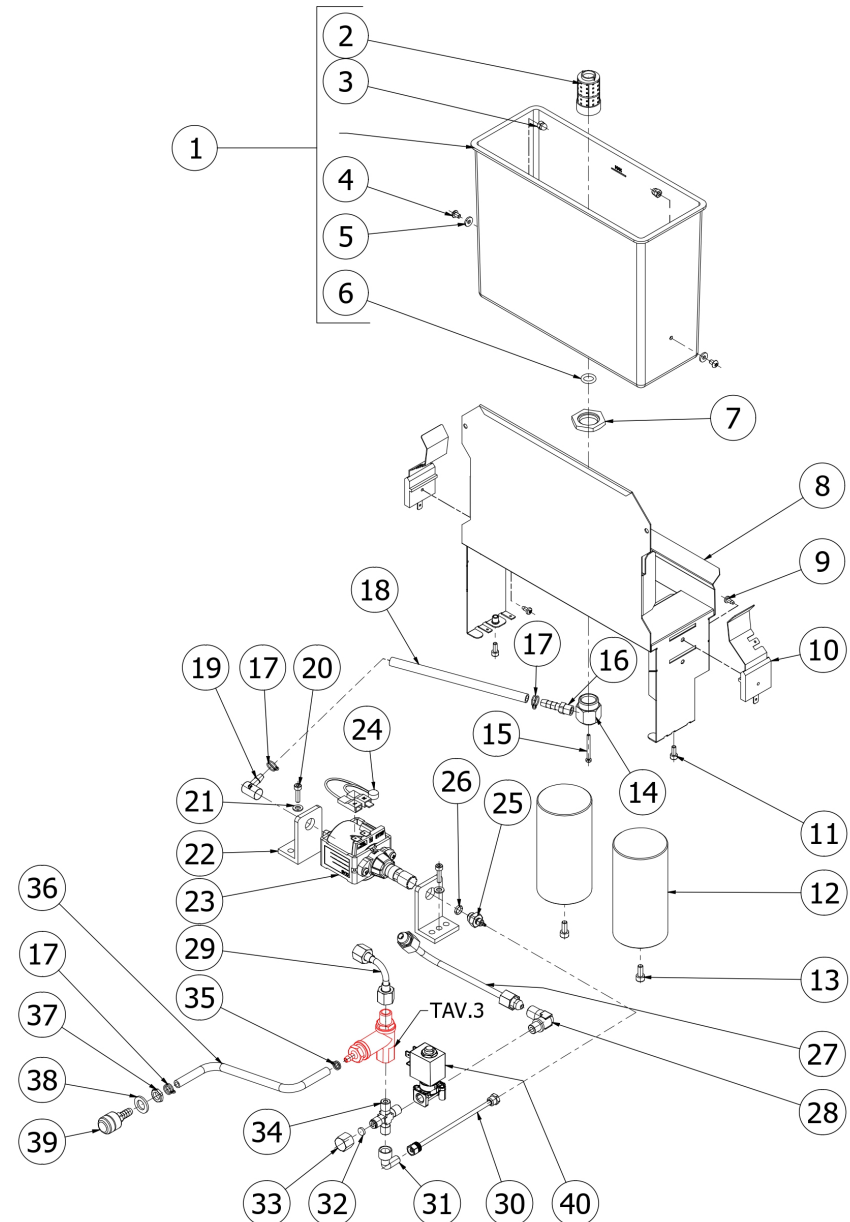

BEZZERA**STREGA**TABLE 1A
STREGA Mod. R

BEZZERA

STREGA

TABLE 2
STREGA Mod. S

POS	CODE	DESCRIPTION
1	5963070.05	ASSY TANK WITH FILTER
2	7374002	FILTER 1/4
3	7812001	CAP NUT M4 STAINLESS STEEL
4	7819912	SCREW M4X6
5	7374004	WASHER D4 NYLON
6	7496076	GASKET OR 112 EP856 80SH
7	5221830	NUT M20 H5 OT
8	5963009.03	TANK SUPPORT
9	7809806	SCREW TC M 3,5X8 PLASTITE
10	5471535	TANK SUPPORT SHAPED SPRING
11	7816009	SCREW TCEI M4X10 UNI 5931A2
12	5479918CT	COUNTERWEIGHT
13	7816001	SCREW TCEI M5X12 UNI 5931 A2
14	5225228.01AL	FITTING M20X1.25 ES22 H28.5 OT57USA
15	7826206	SCREW TCI M3X30 UNI 6107 OT
16	5225246AL	RUBBER-HOLDER G1/8
17	7611512	CLAMP
18	5194529	CRISTAL HOSE D6 X 9 L=150MM
19	7303006	RUBBER-HOLDER FITTING
20	7816004	SCREW TCEI M4X16 A2
21	7815003	PLAIN WASHER D5 UNI 6592 A2
22	7470602	VIBRATION-DAMPING
23	7731024.01	VIBRATION PUMP PLUS 120V 60HZ OT57
23	7731027.01	VIBRATION PUMP PLUS 240V 50HZ OT57
23	7731023.01	VIBRATION PUMP OL PLUS 230V 50HZ OT
24	7634816	THERMIC SAFETY DEV.AUT.PUMP 100°
25	7303057	STRAIGHT FITTING BODY M1/8
26	7496023	GASKET OR 106 VITON
27	5162237.01LL	BOILER CHARGE PIPE
28	5301504AL	ELBOW FITTING M12X1/8

BEZZERA

STREGA

TABLE 2
STREGA Mod. S

BEZZERA

STREGA

TABLE 2
STREGA Mod. S

POS	CODE	DESCRIPTION
29	5162236.01LL	SURPRESSION VALVE - HEAT EXCHANGER
30	5194670.01LL	ASSY PIPE PTFE
31	7303063TR	ELBOW FITTING BODY 1/8"
32	5492019	GASKET D8 X 2 ASBESTOS FREE
33	5221835	CAP NUT 1/8
34	7304545TR	CROSS FITTING 1/8
35	7611516	CLAMP 10086
36	5194540	SILICON PIPE D8X5X1.5 L=300
37	5221844	NUT 1/8
38	7815001	WASHER D10 UNI 6592 A2
39	5283061	DRAIN FITTING 1/8
40	7702415.01	EV.2 WAY 240V 25BAR SMALL COIL
40	7701123.01	EV.2 WAY 110V 25BAR SMALL COIL
40	7702322.01	EV.2WAY OLAB 220/230V 25BAR SMALL