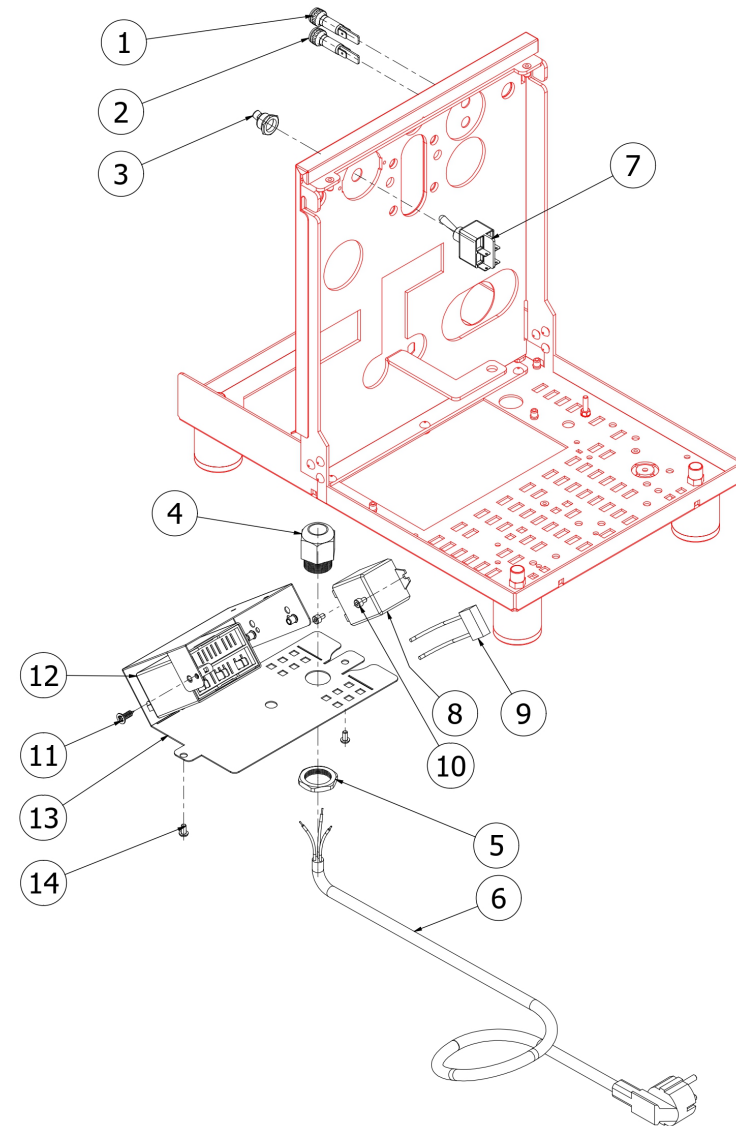

BEZZERA

STREGA

TABLE 7
STREGA Mod. S - R

POS	CODE	DESCRIPTION
1	7633624	GREEN LAMP
2	7633625	ORANGE LAMP
3	7372507	PROTECTION WITH NICKEL NUT IU0598
4	7614007	FAIRLEAD WITH HOLE RUBBER
5	7614006	NUT PG13.5
6	7552001	ELECTRIC CABLE WITH AUSTRALIAN PLUG
6	7551003	CABLE WITH USA PLUG 250V 20A
6	7554001	ELECTRIC CABLE WITH ENGLISH PLUG
6	7555003	SWISS PLUG CABLE H05VV-F 3X1,5 10A
6	7551001	ELECTRIC CABLE WITH USA PLUG L=1.5M
6	7555001	ELECTRIC CABLE WITH SHUKO PLUG
7	7633326	BIPOLAR SWITCH LEVER
8	7635420	RELAIS FINDER 240V 16A 8 PINS
8	7635419	RELAY 16A 220/230V
8	7635418	RELAY FINDER 110V 16A
9	7663012R	FILTER RC 0,22MF 100 0HM UL
10	7816017	SCREW TCEI M4X6
11	7819404	TAPPING SCREW TPS D2.9X9.5 UNI 6952
12	7661006.01R	LEVEL REGULATOR 100/120V 50/60HZ
12	7661007.01R	CONTROL UNIT 220/240V 50/60HZ
13	5035709.02LL	MITICA PID C / B ELECTRONIC PARTS P
14	7819908	SCREW TTEI M4X8

BEZZERA

STREGA

TABLE 7
STREGA Mod. S - R