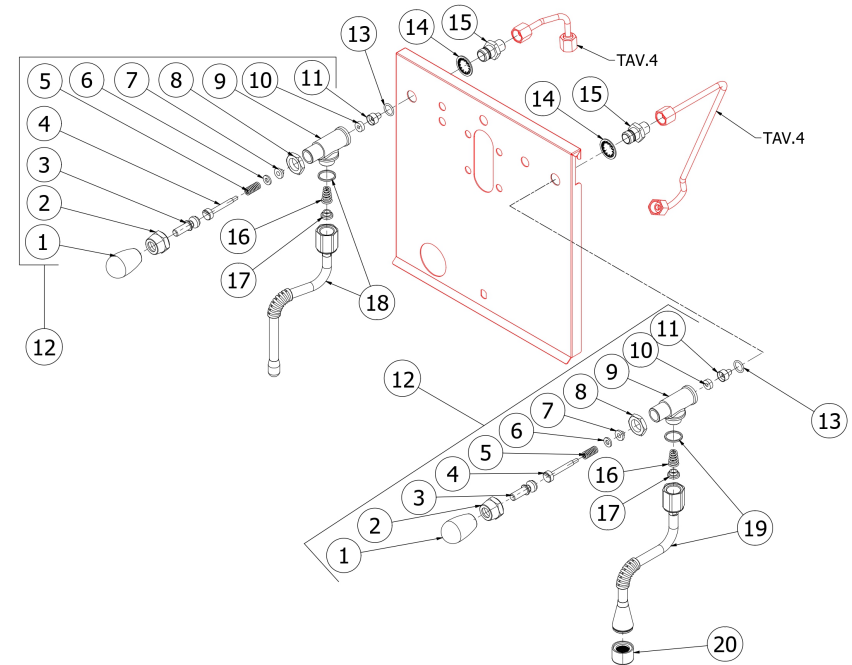

BEZZERA

STREGA

TABLE 6 - (from 07/10/2025)
STREGA

POS	CODE	DESCRIPTION
1	7371511.01	BLACK LEVER KNOB I.622/40-M8
2	5262801.01	FERRULE 3/8"G H17 STAINLESS STEEL
3	5225610	ARTICULATED JOINT M8
4	5260204DL	SHAFT D12X47 AISI303 POLISH
5	5471513	SPRING D8 H17 AISI302
6	5261801	WASHER D11
7	5494004	GASKET D12 X 6 PTFE GRAPHITIZED
8	5221826CM	NUT 3/8
9	5283055TW	TAP BODY OT FOR OR
10	5496042	GASKET D11X4X4 EPT 70
11	5224603AL	GASKET HOLDER D12X12 OT57USA
12	5964085.02AL	BZ07 TAP COMPLETE WITHOUT HOOKING
13	7496052	OR GASKET 114 VITON
14	7814201	WASHER 14 DIN6798J A2
15	5225416.01AL	FITTING M14XM13 ES19 H31 WITHOUT OR
16	5471532.01	SPRING FOR ARTICULATION
17	5190501	CUP FOR FITTING PTFE/GLASS
18	7479990.03	STEAM TUBE TERMINAL 2 HOLES SPHERE
19	5966566	WATER TUBE SEMISPHERE 14.3
20	5226601TW	WATER HOSE TERMINAL

BEZZERA

STREGA

TABLE 6 - (from 07/10/2025)
STREGA