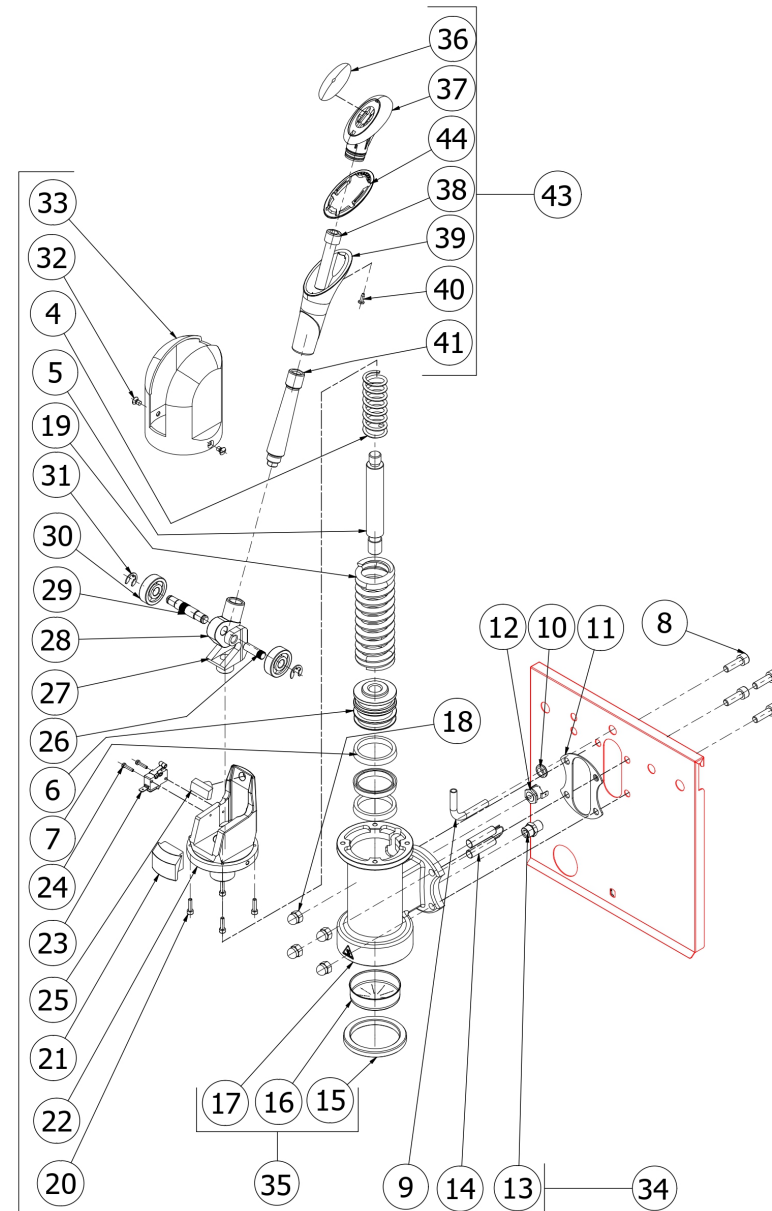

BEZZERA

STREGA

TABLE 5
STREGA

BEZZERA

STREGA

TABLE 5
STREGA

POS	CODE	DESCRIPTION
33	5370604CM	CAP D90 ABS CHROMED
34	5963563.01	ASSY GROUP STREGA WITHOUT LEVER 110V
34	5963562.01	ASSY GROUP STREGA WITHOUT LEVER 220/240V
34	5963567.01	ASSY GROUP STREGA WITHOUT LEVER 220/240V W/M
34	5963566.01	ASSY GROUP STREGA WITHOUT LEVER 110V W/MICR
35	5283052.02R	LEVER GROUP BODY W/GASKET+SHOWER
36	5371205.01	BEZZERA VINTAGE LOGO LABEL
37	5371204.01	CHROMED PLUG
38	7816026	SCREW TCEI M12X60
39	5371203	HANDLE
40	7809810	SCREW PLAS FIX 45 TC POZI D.3,5X10
41	5263203CM	LEVEL D.21,5X120
43	5960510.03	ASSY LEVER WITH LOGO VINTAGE
44	7493021	GASKET FOR LOGO HANDLE

BEZZERA

STREGA

TABLE 5
STREGA

BEZZERA

STREGA

TABLE 6 - (up to 06/10/2025)
STREGA

POS	CODE	DESCRIPTION
1	7371511.01	BLACK LEVER KNOB I.622/40-M8
2	5262801.01	FERRULE 3/8"G H17 STAINLESS STEEL
3	5225610	ARTICULATED JOINT M8
4	5260204DL	SHAFT D12X47 AISI303 POLISH
5	5471513	SPRING D8 H17 AISI302
6	5261801	WASHER D11
7	5494004	GASKET D12 X 6 PTFE GRAPHITIZED
8	5221826CM	NUT 3/8
9	5283055TW	TAP BODY OT FOR OR
10	5496042	GASKET D11X4X4 EPT 70
11	5224603AL	GASKET HOLDER D12X12 OT57USA
12	5964085.02AL	BZ07 TAP COMPLETE WITHOUT HOOKING
13	7496052	OR GASKET 114 VITON
14	7814201	WASHER 14 DIN6798J A2
15	5900035	STEAM HOSE AND FITTING KIT - STREGA MAGICA MITICA BZ16
16	5471532.01	SPRING FOR ARTICULATION
17	5190501	CUP FOR FITTING PTFE/GLASS
18	7479990.03	STEAM TUBE TERMINAL 2 HOLES SPHERE
19	5966566	WATER TUBE SEMISPHERE 14.3
20	5226601TW	WATER HOSE TERMINAL
21	5900034	WATER HOSE AND FITTING KIT - STREGA BZ16