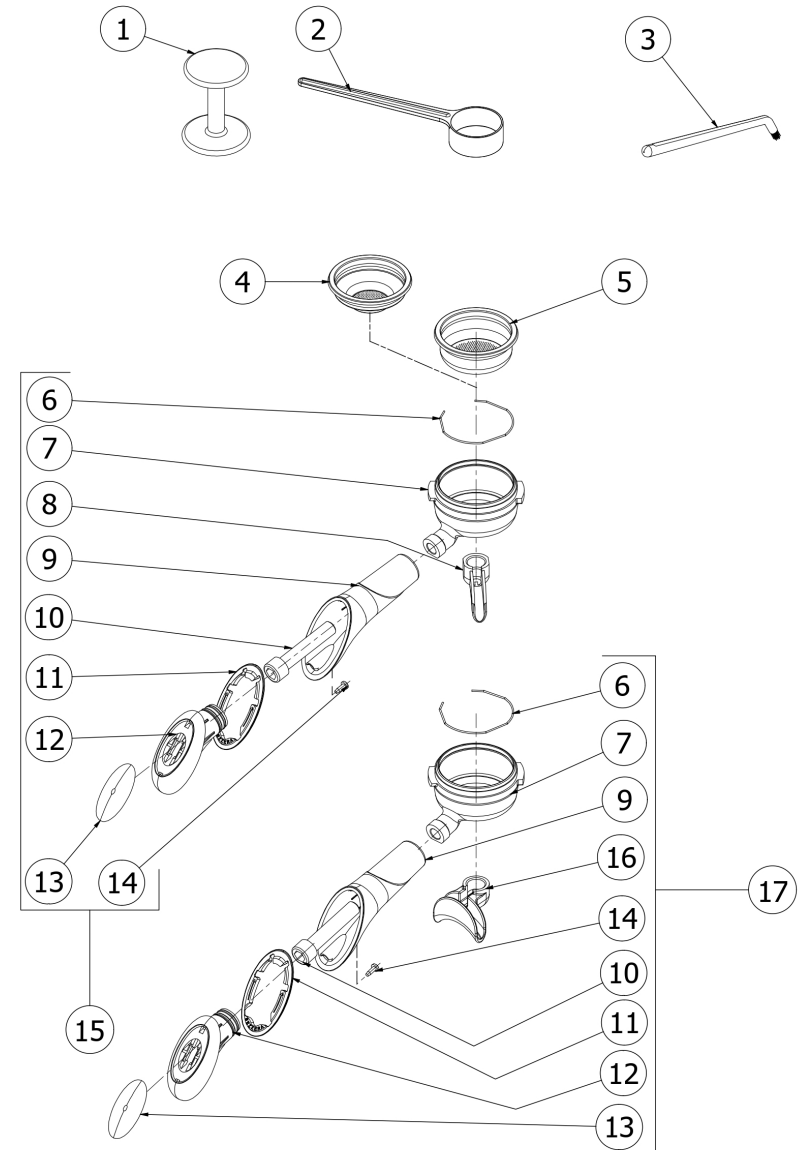

BEZZERA

STREGA

TABLE 8
STREGA

POS	CODE	DESCRIPTION
1	5373001	COFFEE-PRESS ABS
2	5372101	BLACK MEASURE
3	7990603	CLEANING BRUSH FOR COFFEE MACHINE
4	5471031.01	FILTER 1 CUP 10 GRAMS
5	5471035	FILTER 2 CUPS 20 GRAMS
6	5471527	FILTER-HOLDER SPRING D1.2 AISI 302
7	5286017TW	FILTER-HOLDER
8	7305006TW	SPOUT 1 WAY S/PB+PWP
9	5371203	HANDLE
10	7816026	SCREW TCEI M12X60
11	7493021	GASKET FOR LOGO HANDLE
12	5371204.01	CHROMED PLUG
13	5371205.01	BEZZERA VINTAGE LOGO LABEL
14	7809810	SCREW PLAS FIX 45 TC POZI D.3,5X10
15	5965592.03R	ASSY FILTER-HOLDER LEVER GROUP 1CUP W/LOGO
16	7305007TW	SPOUT 2 WAYS WITHOUT PB+PWP
17	5965591.03R	ASSY FILTER-HOLDER LEVER GROUP 2CUPS W/LOGO

BEZZERA

STREGA

TABLE 8
STREGA