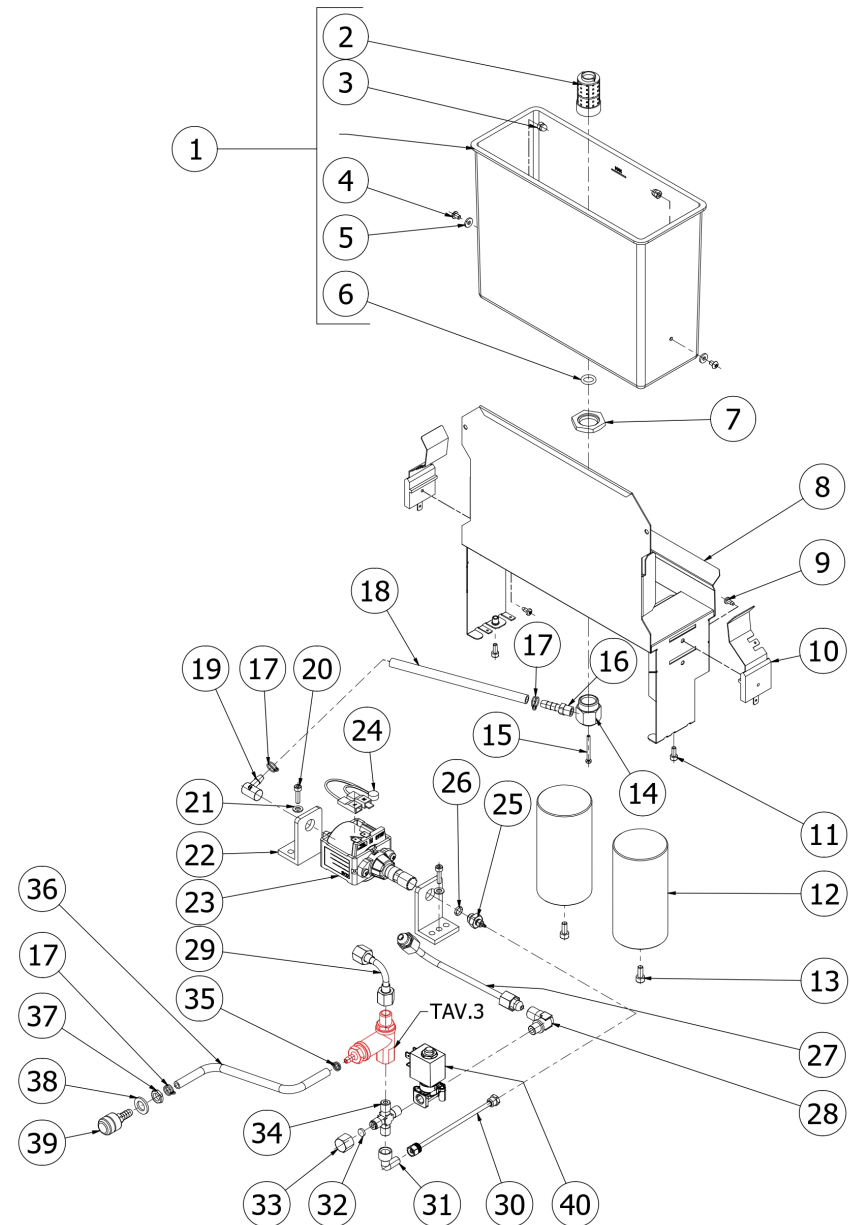

BEZZERA

STREGA

TABLE 2
STREGA Mod. S

POS	CODE	DESCRIPTION
29	5162236.01LL	SURPRESSION VALVE - HEAT EXCHANGER
30	5194670.01LL	ASSY PIPE PTFE
31	7303063TR	ELBOW FITTING BODY 1/8"
32	5492019	GASKET D8 X 2 ASBESTOS FREE
33	5221835	CAP NUT 1/8
34	7304545TR	CROSS FITTING 1/8
35	7611516	CLAMP 10086
36	5194540	SILICON PIPE D8X5X1.5 L=300
37	5221844	NUT 1/8
38	7815001	WASHER D10 UNI 6592 A2
39	5283061	DRAIN FITTING 1/8
40	7702415.01	EV.2 WAY 240V 25BAR SMALL COIL
40	7701123.01	EV.2 WAY 110V 25BAR SMALL COIL
40	7702322.01	EV.2WAY OLAB 220/230V 25BAR SMALL

BEZZERA

STREGA

TABLE 2
STREGA Mod. S