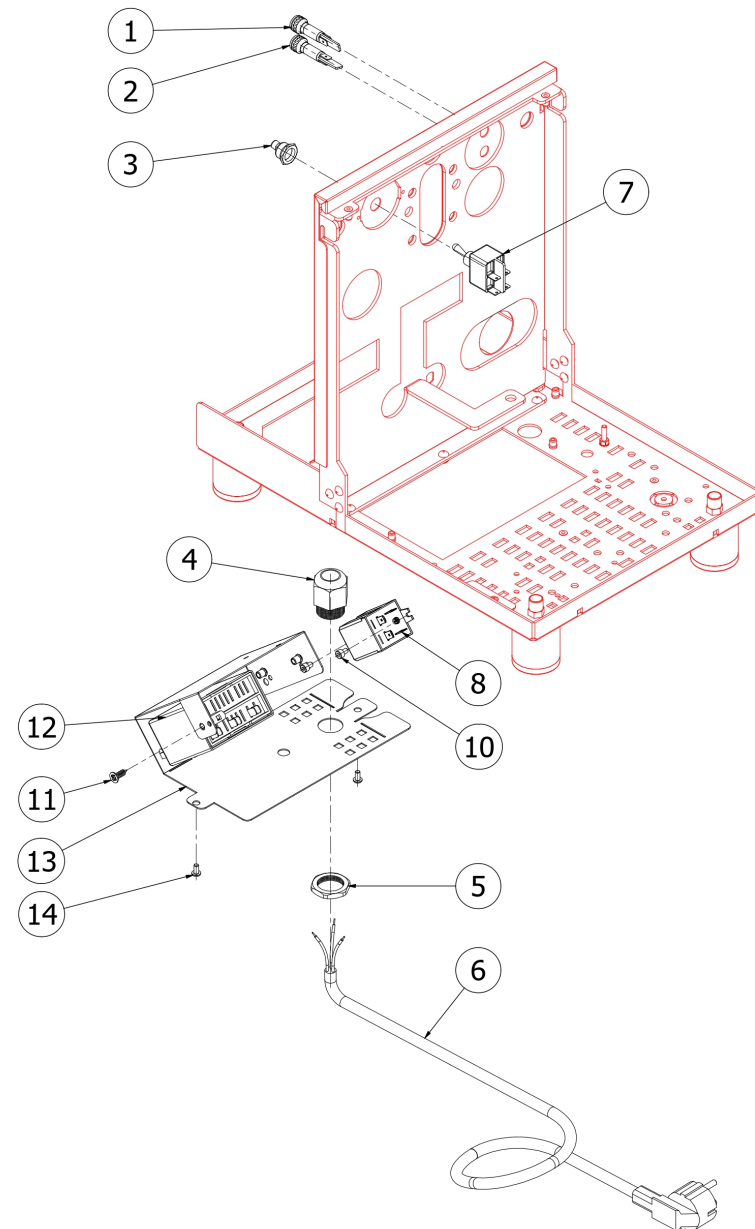

BEZZERA

STREGA

TABLE 7A
STREGA Mod. TOP

POS	CODE	DESCRIPTION
1	7633624	GREEN LAMP
2	7633625	ORANGE LAMP
3	7372507	PROTECTION WITH NICKEL NUT IU0598
4	7614007	FAIRLEAD WITH HOLE RUBBER
5	7614006	NUT PG13.5
6	7552001	ELECTRIC CABLE WITH AUSTRALIAN PLUG
6	7555003	SWISS PLUG CABLE H05VV-F 3X1,5 10A
6	7551003	CABLE WITH USA PLUG 250V 20A
6	7551001	ELECTRIC CABLE WITH USA PLUG L=1.5M
6	7555001	ELECTRIC CABLE WITH SHUKO PLUG
6	7554001	ELECTRIC CABLE WITH ENGLISH PLUG
7	7633326	BIPOLAR SWITCH LEVER
8	7635410	RELAY 30A 230V
8	7635403	RELAY 30A 110V
10	7816017	SCREW TCEI M4X6
11	7819404	TAPPING SCREW TPS D2.9X9.5 UNI 6952
12	7661006.01R	LEVEL REGULATOR 100/120V 50/60HZ
12	7661007.01R	CONTROL UNIT 220/240V 50/60HZ
13	5035718.01LL	ELECTRIC PARTS PLATE PLUS COMPASSES
14	7819908	SCREW TTEI M4X8

BEZZERA

STREGA

TABLE 7A
STREGA Mod. TOP