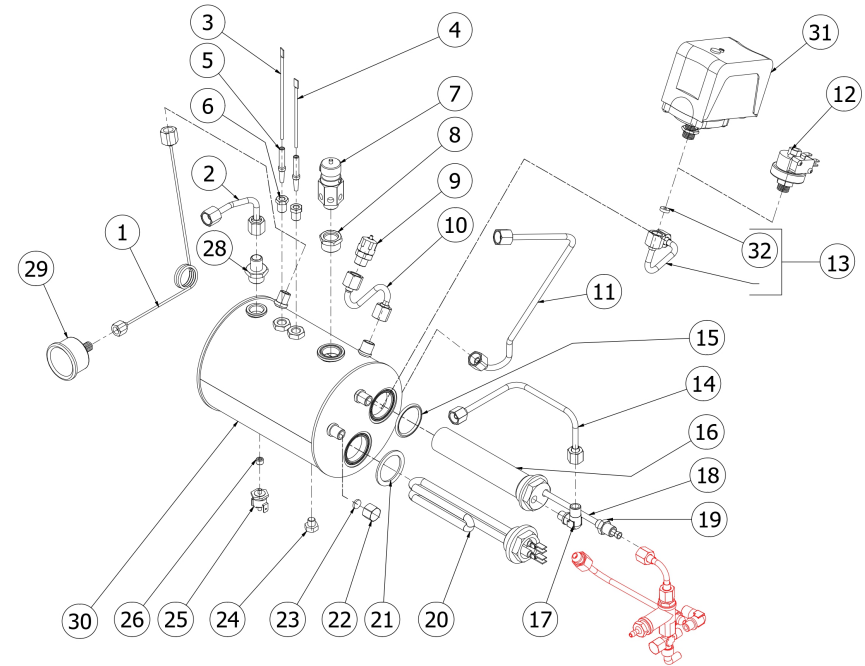

BEZZERA

STREGA

TABLE 4 - (from 07/10/2025)

STREGA

POS	CODE	DESCRIPTION
32	5492028	GASKET D10.5X4X3

BEZZERA

STREGA

TABLE 4 - (from 07/10/2025)

STREGA