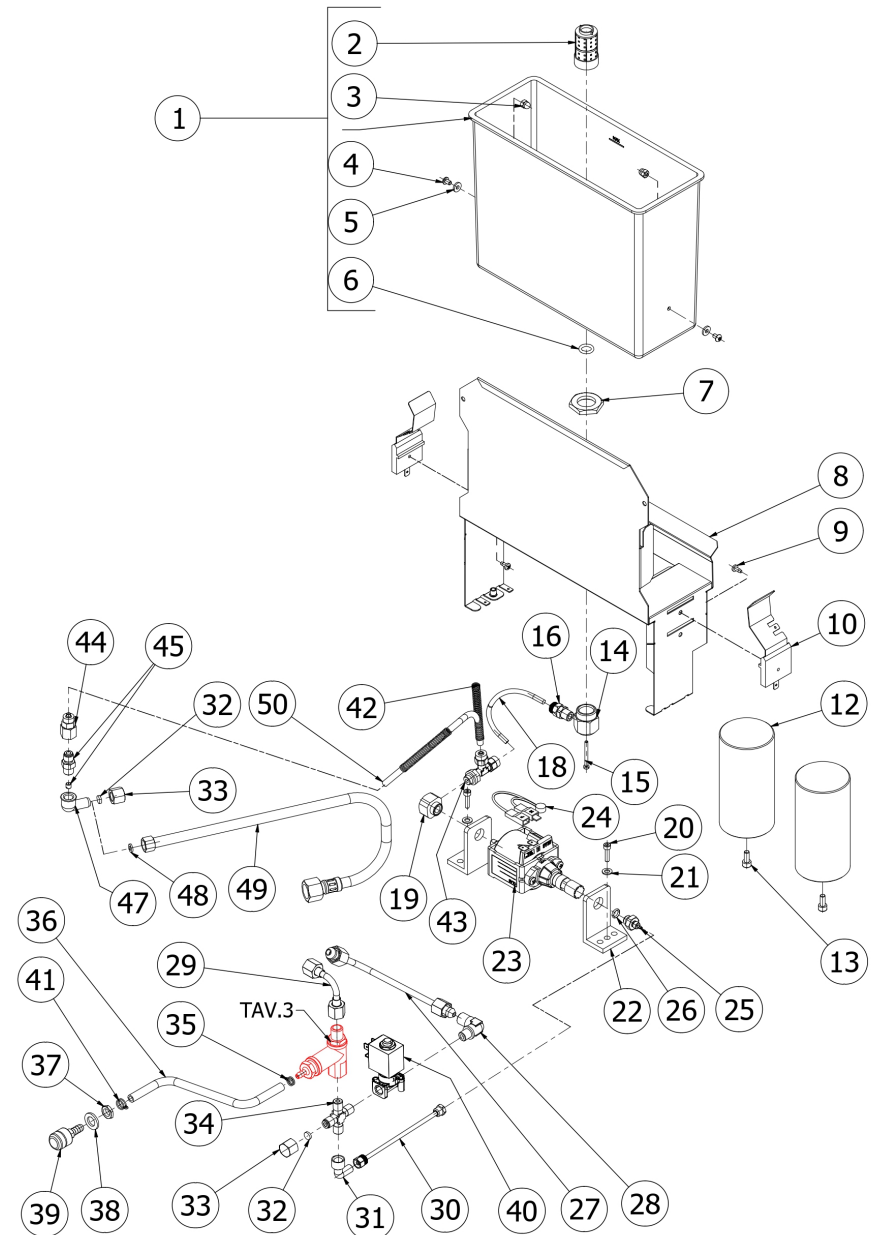

BEZZERA

STREGA

TABLE 2A
STREGA Mod. TOP

POS	CODE	DESCRIPTION
31	7303063TR	ELBOW FITTING BODY 1/8"
32	5492019	GASKET D8 X 2 ASBESTOS FREE
33	5221835	CAP NUT 1/8
34	7304545TR	CROSS FITTING 1/8
35	7611516	CLAMP 10086
36	5194540	SILICON PIPE D8X5X1.5 L=300
37	5221844	NUT 1/8
38	7815001	WASHER D10 UNI 6592 A2
39	5283061	DRAIN FITTING 1/8
40	7701123.01	EV.2 WAY 110V 25BAR SMALL COIL
40	7702322.01	EV.2WAY OLAB 220/230V 25BAR SMALL
40	7702415.01	EV.2 WAY 240V 25BAR SMALL COIL
41	7611512	CLAMP
42	5471545	SPRING COVER TUBE PTFE
43	7304535TR	T FITTING D6 1/8"G RUVECO
44	7304538TR	FITTING
45	7304502LA	FITTING 1/8
47	7304507TR	UNION ELBOW 1/8
48	7492004	GASKET D8.5 X 4.2 X 1.5
49	7200514	FLEXIBLE HOSE 3/8
50	5194617	PTFE HOSE 6X140

BEZZERA

STREGA

TABLE 2A
STREGA Mod. TOP