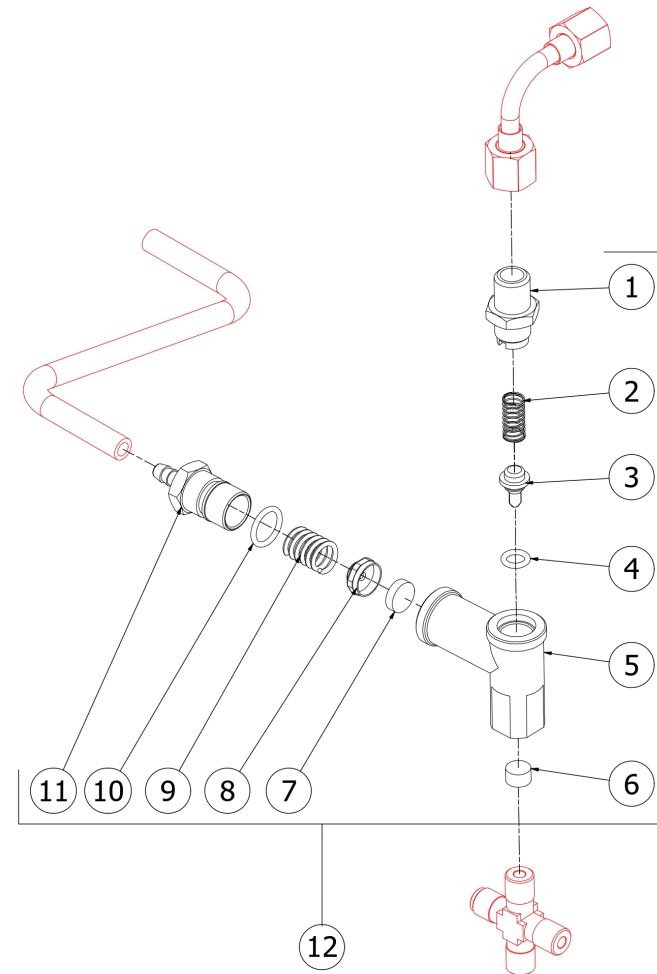

BEZZERA

STREGA

TABLE 2B
STREGA Mod. R

TABLE 3
STREGA

POS	CODE	DESCRIPTION
1	5302017AL	FITTING M12 ES16 H26.5 OT57USA
2	5471505	CALIBRATED SPRING D0.45 H22 AISI302
3	5224615AL	GASKET-HOLDER SURP.VALVE OT57USA
4	7496018	OR GASKET 105
5	5283053TP	SURPRESSION VALVE BODY
6	5471019	FILTER D8,5X5 AISI304
7	5493042	GASKET D.11X3
8	5224620AL	GASKET-HOLDER ES.12X6.8 OT57USA
9	5471539	CALIBRATED SPRING D.1,6
10	7496052	OR GASKET 114 VITON
11	5302077AL	FITTING PORT.M14X1 OTXTUBO6X4 OT57U
12	5965212.01AL	ASSY OPV ADJUST. 9/12 BAR

TABLE 3
STREGA

BEZZERA

STREGA

TABLE 4 - (up to 06/10/2025)
STREGA

POS	CODE	DESCRIPTION
1	7400908	BOILER CAPILLARY
2	5900035	STEAM HOSE AND FITTING KIT – STREGA MAGICA MITICA BZ16
3	5265812	MINIMUM LEVEL PROBE D3 X 110 X 4.8
4	5265819	LEVEL PROBE D3 X 80 X 6.3
5	5192001	PROBE SHEATH D8 X 45 HOLE D3 PTFE
6	5225205	STRAIGHT FITTING M10 OT
7	7452509.02	SAFETY VALVE 3/8
8	5225413AL	REDUCTION 1/2
9	7452511.01	ANTI-PRESSURE VALVE RC OT + TF
10	5162239.02LL	VALVE PIPE
11	5900034	WATER HOSE AND FITTING KIT – STREGA BZ16
12	7433013	PRESSOSTAT XP/100 1/4
13	5162288.01LL-R	PRESSOSTAT PIPE
14	5162318LL	EXCHANGER/LEVER GROUP PIPE
15	5495007	COPPER GASKET D32X40
16	5329019DC-AL	EXCHANGER 2 HOLES L=140 BZ-STREGA
17	5301504AL	ELBOW FITTING M12X1/8
18	5192301	SUCTION D6X1 L=130MM PTFE
19	5302006AL	FITTING M12X1/8
20	5722240.01AL	HEATING ELEMENT 220/240V-1250/1450W
20	5721127AL	COPPER HEATING ELEMENT 110V 1350W
21	5492025	GASKET D42X32X2 PTFE
22	5221813	PLUG M12X1 OT
23	5492008	GASKET D10 X 2
24	5227012	SCREW TE M8X7.5
25	7434009	THERMOSTAT MANUAL 16A 135°C
26	5227007	DOWEL M8 X 6 HOLE M4 OT
28	5302005AL	FITTING M13X3/8
29	7432522.02	PRESSURE GAUGE D40 3BAR TRICOLOUR
30	5320501.02BL	ASSEMBLY BOILER POLISHED