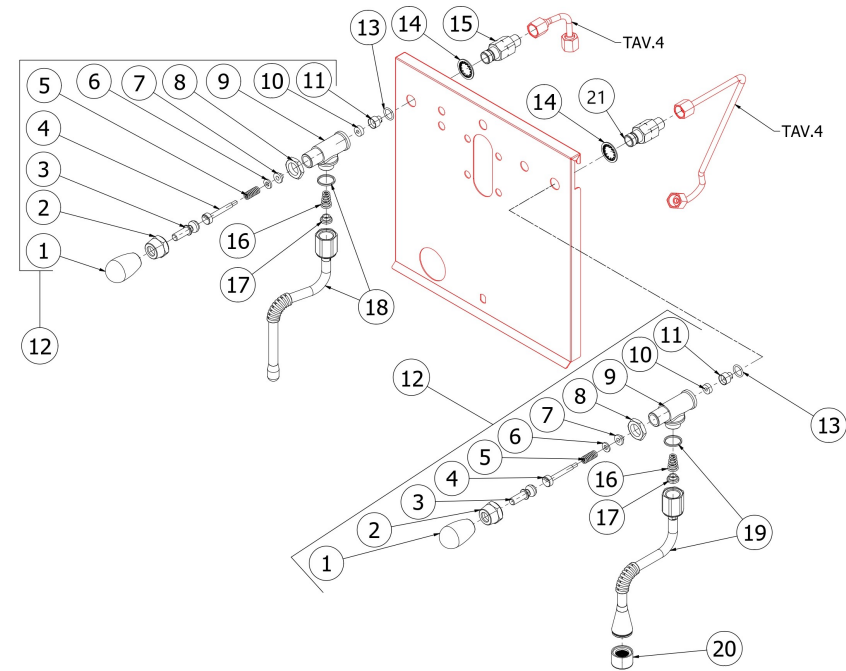

BEZZERA

STREGA

TABLE 5
STREGA

BEZZERA

STREGA

TABLE 6 - (up to 06/10/2025)
STREGA

POS	CODE	DESCRIPTION
1	7371511.01	BLACK LEVER KNOB I.622/40-M8
2	5262801.01	FERRULE 3/8"G H17 STAINLESS STEEL
3	5225610	ARTICULATED JOINT M8
4	5260204DL	SHAFT D12X47 AISI303 POLISH
5	5471513	SPRING D8 H17 AISI302
6	5261801	WASHER D11
7	5494004	GASKET D12 X 6 PTFE GRAPHITIZED
8	5221826CM	NUT 3/8
9	5283055TW	TAP BODY OT FOR OR
10	5496042	GASKET D11X4X4 EPT 70
11	5224603AL	GASKET HOLDER D12X12 OT57USA
12	5964085.02AL	BZ07 TAP COMPLETE WITHOUT HOOKING
13	7496052	OR GASKET 114 VITON
14	7814201	WASHER 14 DIN6798J A2
15	5900035	STEAM HOSE AND FITTING KIT - STREGA MAGICA MITICA BZ16
16	5471532.01	SPRING FOR ARTICULATION
17	5190501	CUP FOR FITTING PTFE/GLASS
18	7479990.03	STEAM TUBE TERMINAL 2 HOLES SPHERE
19	5966566	WATER TUBE SEMISPHERE 14.3
20	5226601TW	WATER HOSE TERMINAL
21	5900034	WATER HOSE AND FITTING KIT - STREGA BZ16

BEZZERA

STREGA

TABLE 6 - (up to 06/10/2025)
STREGA

BEZZERA

STREGA

TABLE 6 - (from 07/10/2025)
STREGA

POS	CODE	DESCRIPTION
1	7371511.01	BLACK LEVER KNOB I.622/40-M8
2	5262801.01	FERRULE 3/8"G H17 STAINLESS STEEL
3	5225610	ARTICULATED JOINT M8
4	5260204DL	SHAFT D12X47 AISI303 POLISH
5	5471513	SPRING D8 H17 AISI302
6	5261801	WASHER D11
7	5494004	GASKET D12 X 6 PTFE GRAPHITIZED
8	5221826CM	NUT 3/8
9	5283055TW	TAP BODY OT FOR OR
10	5496042	GASKET D11X4X4 EPT 70
11	5224603AL	GASKET HOLDER D12X12 OT57USA
12	5964085.02AL	BZ07 TAP COMPLETE WITHOUT HOOKING
13	7496052	OR GASKET 114 VITON
14	7814201	WASHER 14 DIN6798J A2
15	5225416.01AL	FITTING M14XM13 ES19 H31 WITHOUT OR
16	5471532.01	SPRING FOR ARTICULATION
17	5190501	CUP FOR FITTING PTFE/GLASS
18	7479990.03	STEAM TUBE TERMINAL 2 HOLES SPHERE
19	5966566	WATER TUBE SEMISPHERE 14.3
20	5226601TW	WATER HOSE TERMINAL