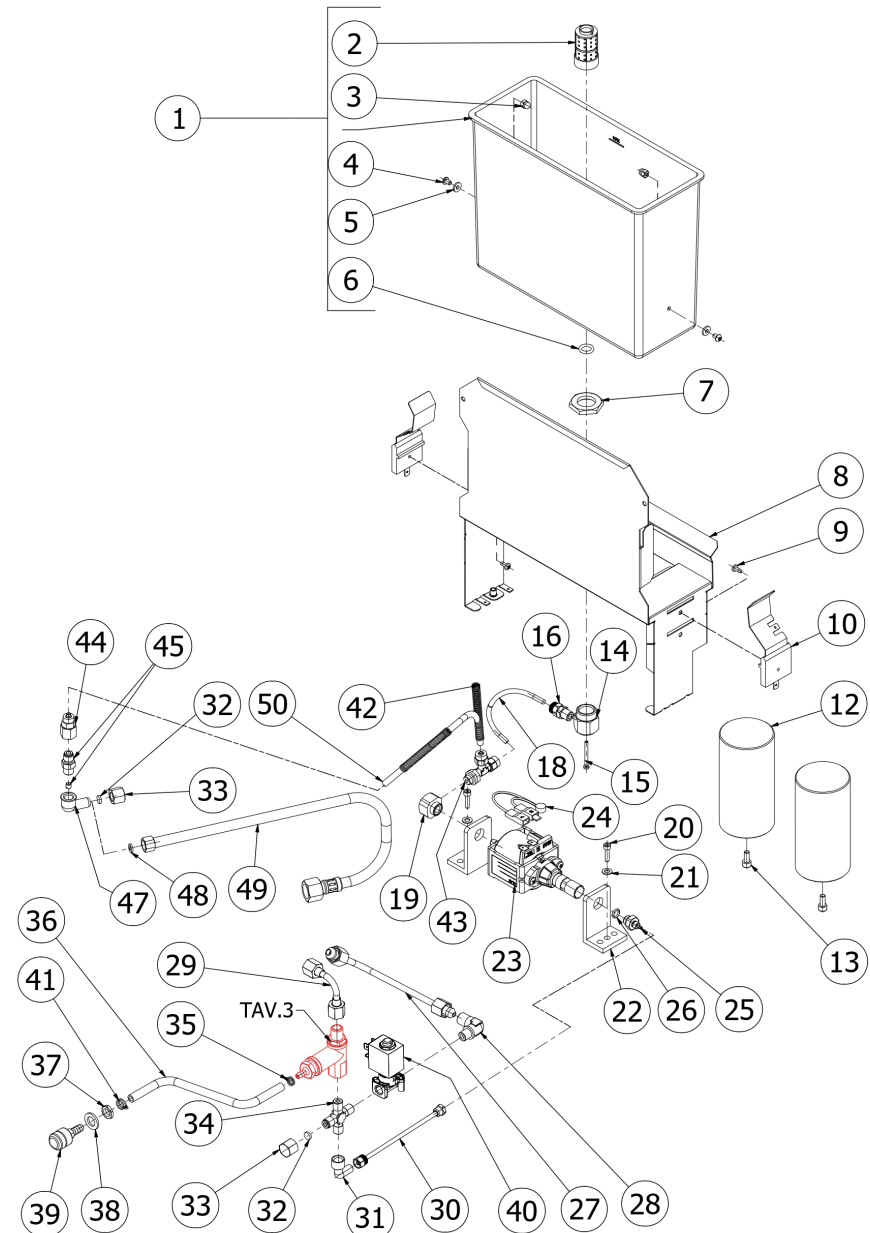

BEZZERA

STREGA

TABLE 2
STREGA Mod. S

BEZZERA

STREGA

TABLE 2A
STREGA Mod. TOP

POS	CODE	DESCRIPTION
1	5963070.05	ASSY TANK WITH FILTER
2	7374002	FILTER 1/4
3	7812001	CAP NUT M4 STAINLESS STEEL
4	7819912	SCREW M4X6
5	7374004	WASHER D4 NYLON
6	7496076	GASKET OR 112 EP856 80SH
7	5221830	NUT M20 H5 OT
8	5963009.03	TANK SUPPORT
9	7809806	SCREW TC M 3,5X8 PLASTITE
10	5471535	TANK SUPPORT SHAPED SPRING
12	5479918CT	COUNTERWEIGHT
13	7816001	SCREW TCEI M5X12 UNI 5931 A2
14	5225228.01AL	FITTING M20X1.25 ES22 H28.5 OT57USA
15	7826206	SCREW TCI M3X30 UNI 6107 OT
16	7304534TR	STRAIGHT FITTING M1/8
18	5194598	PTFE TUBE 6X190
19	5225278	FITTING
20	7816004	SCREW TCEI M4X16 A2
21	7815003	PLAIN WASHER D5 UNI 6592 A2
22	7470602	VIBRATION-DAMPING
23	7731024.01	VIBRATION PUMP PLUS 120V 60HZ OT57
23	7731023.01	VIBRATION PUMP OL PLUS 230V 50HZ OT
23	7731027.01	VIBRATION PUMP PLUS 240V 50HZ OT57
24	7634816	THERMIC SAFETY DEV.AUT.PUMP 100°
25	7303057	STRAIGHT FITTING BODY M1/8
26	7496023	GASKET OR 106 VITON
27	5162237.01LL	BOILER CHARGE PIPE
28	5301504AL	ELBOW FITTING M12X1/8
29	5162236.01LL	SURPRESSION VALVE - HEAT EXCHANGER
30	5194670.01LL	ASSY PIPE PTFE

BEZZERA

STREGA

TABLE 2A
STREGA Mod. TOP

BEZZERA

STREGA

TABLE 2A
STREGA Mod. TOP

POS	CODE	DESCRIPTION
31	7303063TR	ELBOW FITTING BODY 1/8"
32	5492019	GASKET D8 X 2 ASBESTOS FREE
33	5221835	CAP NUT 1/8
34	7304545TR	CROSS FITTING 1/8
35	7611516	CLAMP 10086
36	5194540	SILICON PIPE D8X5X1.5 L=300
37	5221844	NUT 1/8
38	7815001	WASHER D10 UNI 6592 A2
39	5283061	DRAIN FITTING 1/8
40	7701123.01	EV.2 WAY 110V 25BAR SMALL COIL
40	7702322.01	EV.2WAY OLAB 220/230V 25BAR SMALL
40	7702415.01	EV.2 WAY 240V 25BAR SMALL COIL
41	7611512	CLAMP
42	5471545	SPRING COVER TUBE PTFE
43	7304535TR	T FITTING D6 1/8"G RUVECO
44	7304538TR	FITTING
45	7304502LA	FITTING 1/8
47	7304507TR	UNION ELBOW 1/8
48	7492004	GASKET D8.5 X 4.2 X 1.5
49	7200514	FLEXIBLE HOSE 3/8
50	5194617	PTFE HOSE 6X140