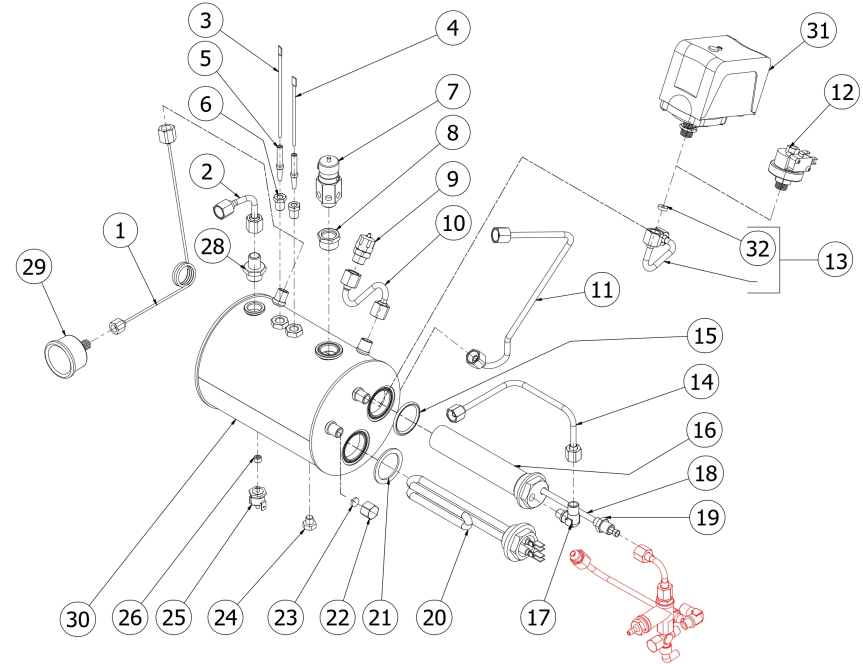

BEZZERA

STREGA

TABLE 4 - (up to 06/10/2025)
STREGA

POS	CODE	DESCRIPTION
1	7400908	BOILER CAPILLARY
2	5900035	STEAM HOSE AND FITTING KIT – STREGA MAGICA MITICA BZ16
3	5265812	MINIMUM LEVEL PROBE D3 X 110 X 4.8
4	5265819	LEVEL PROBE D3 X 80 X 6.3
5	5192001	PROBE SHEATH D8 X 45 HOLE D3 PTFE
6	5225205	STRAIGHT FITTING M10 OT
7	7452509.02	SAFETY VALVE 3/8
8	5225413AL	REDUCTION 1/2
9	7452511.01	ANTI-PRESSURE VALVE RC OT + TF
10	5162239.02LL	VALVE PIPE
11	5900034	WATER HOSE AND FITTING KIT – STREGA BZ16
12	7433013	PRESSOSTAT XP/100 1/4
13	5162288.01LL-R	PRESSOSTAT PIPE
14	5162318LL	EXCHANGER/LEVER GROUP PIPE
15	5495007	COPPER GASKET D32X40
16	5329019DC-AL	EXCHANGER 2 HOLES L=140 BZ-STREGA
17	5301504AL	ELBOW FITTING M12X1/8
18	5192301	SUCTION D6X1 L=130MM PTFE
19	5302006AL	FITTING M12X1/8
20	5722240.01AL	HEATING ELEMENT 220/240V-1250/1450W
20	5721127AL	COPPER HEATING ELEMENT 110V 1350W
21	5492025	GASKET D42X32X2 PTFE
22	5221813	PLUG M12X1 OT
23	5492008	GASKET D10 X 2
24	5227012	SCREW TE M8X7.5
25	7434009	THERMOSTAT MANUAL 16A 135°C
26	5227007	DOWEL M8 X 6 HOLE M4 OT
28	5302005AL	FITTING M13X3/8
29	7432522.02	PRESSURE GAUGE D40 3BAR TRICOLOUR
30	5320501.02BL	ASSEMBLY BOILER POLISHED

BEZZERA

STREGA

TABLE 4 - (up to 06/10/2025)
STREGA