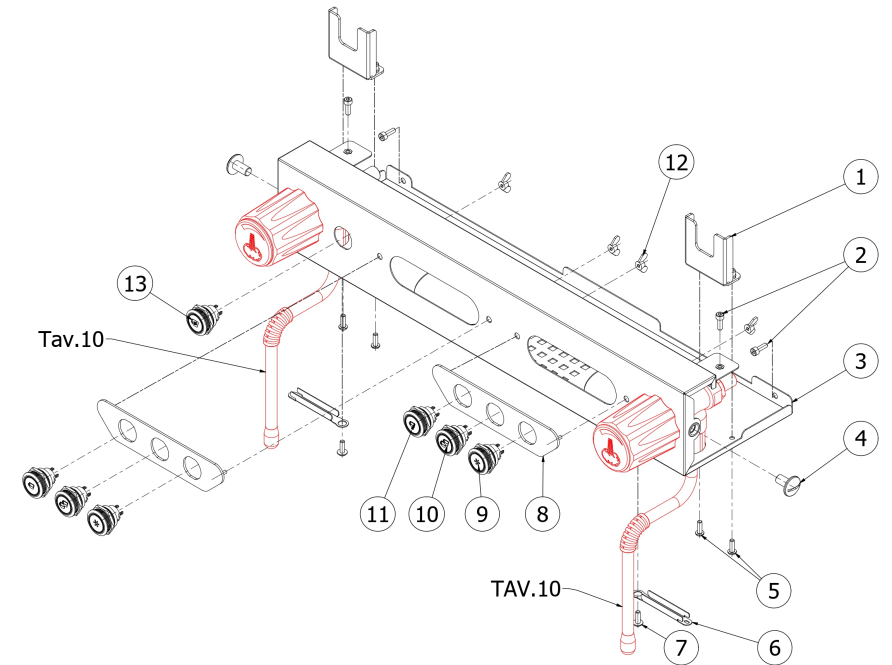

BEZZERA**OTTO NEW**TABLE 2A
OTTO PM

BEZZERA**OTTO NEW**TABLE 2B
OTTO DE

POS	CODE	DESCRIPTION
1	5058479LL	STEAM TAP SUPPORT W/COMPASSES
2	7816002	SCREW TCEI M4X12 UNI 5931 A2
3	5014259LL-YI	OTTO DE 3 KEYS MATT WHITE FRONTAL WORK WITH COMPASSES
3	5014259LL-VN	OTTO DE 3 KEYS MATT BLACK FRONTAL WORK WITH COMPASSES
3	5014259LL-YV	OTTO DE 3 KEYS MATT GREEN FRONTAL WORK V
3	5094967LL	OTTO DE 3 KEYS STAINLESS STEEL FRONTAL WORK WITH COMPASSES
4	7809906	SCREWS POELIER M8X16 A2 AISI304
5	7819901	SCREW TBEI M4X12 ISO 7380 A2 INOX
6	5053067LW	REGULATION TAP COVER
7	7809817	SCREW M4X12
8	5058519LL	3 KEYS MASK
9	7633356SG5	KEYBOARD 5A 250V LED 5V
10	7633356SG4	KEYBOARD 5A 250V LED 5V 2 COFFEE
11	7633356SG3	KEYBOARD 5A 250V LED 5V 1 COFFEE
12	7819926	NUT M3
13	7633356SG6	KEYBOARD 5A 250V LED 5V WATER

BEZZERA**OTTO NEW**TABLE 2B
OTTO DE

TABLE 3
OTTO DE/PM

POS	CODE	DESCRIPTION
1	7809903	SCREWS POLIERS M5X16 A4 AISI316
2	5470501	SHOWER D57 AISI 304
3	5285501AL	SHOWER-HOLDER D57 H7.5 OT60LF
4	7493008	CONICAL GASKET H9.3 NBR 90SH PEROS
5	5280502TW-AL	COUPLING RING DENICROMAL
6	7496004.01	GASKET OR 139 VITON FDA
7	5283520.02AL	CARTRIDGE FLANGE D60X14,5 OT60LF
8	5018460.01CT	SUPPORT COUPLING RING
9	7814002	NOTCHED WASHER D4
10	7816021	SCREW TCEI M5X25 UNI 5931 A2
11	5301504AL	ELBOW FITTING M12X1/8
12	7634808	THERMAL SAFETY DEVICE 250V 95°C
13	5162495LL	SOLENOID VALVE PIPE
14	5302004AL	FITTING M12X1/8
15	5302014AL	FITTING M13X1/8
16	5223003	JET M6 X 6 HOLE D0.8 OT
17	7702419R	SOLENOID VALVE ODE 3 WAYS 110/120V
17	7702418R	SOLENOID VALVE 3 WAYS ODE 230/240V 50/60HZ
18	5370313	GROUP E.VALVE DRAIN RUBBER HOLDER
19	7611516	CLAMP 10086
20	7816014	SCREW M8X20 UNI5931 A2
21	5963222	ASSY HEATING ELEMENT CARTRIDGE 110/120V
21	5963221.01	ASSY CARTRIDGE HEATING ELEMENT220/240V 100W