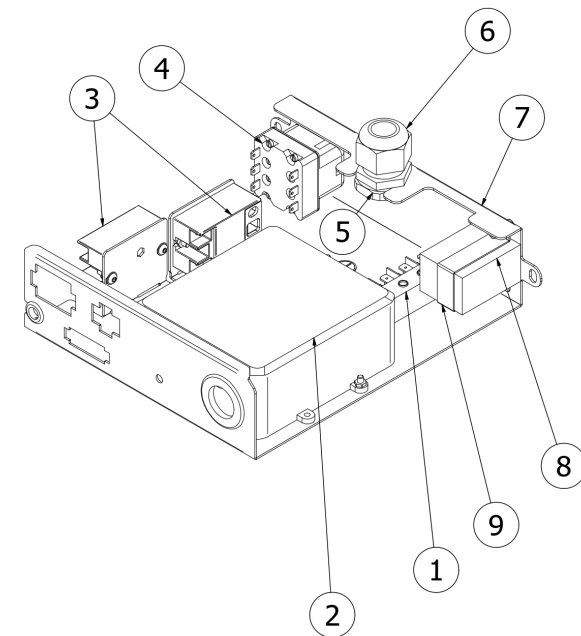

TABLE 11A
OTTO PM

TABLE 11B
OTTO DE

POS	CODE	DESCRIPTION
1	7612514	WISE FV173 4 CONTACS
2	7662641.05PR	ELECTRONIC DOSAGE 110/120V V2.3
2	7662643.04PR	ELECTRONIC DOSAGE 220/240V
2	7662759GI	DOSAGE 3D5 DE LUXE SW. 1.07
3	7635430	RELAIS SSR 20/280
4	7434033	MANUAL TERMOSTAT
5	7614004	NUT PG21 ES.30 H6 POLYAMIDE
6	7614002	CABLE-PRESS PG21 POLYAMIDE
7	5052405.01LW	ELECTRICAL BOX OTTO
8	7663010	THREE PHASE FILTER
9	5058133LL	EMC FILTER BRACKET OTTO W/BUSHES

TABLE 11B
OTTO DE

TABLE 12
OTTO DE/PM

POS	CODE	DESCRIPTION
1	5302034AL	FITTING 3/8
2	5302012.01AL	STRAIGHT FITTING 3/8
3	5471031.01	FILTER 1 CUP 10 GRAMS
4	5471038	BLIND FILTER AISI304
5	5471035	FILTER 2 CUPS 20 GRAMS
6	7990603	CLEANING BRUSH FOR COFFEE MACHINE
7	7303503	PIPE D12.7X18.8 3/4FC L=200CM
8	5471527	FILTER-HOLDER SPRING D1.2 AISI 302
9	5286016TW	FILTER-HOLDER TILTED HANDLE BZ
10	7305006TW	SPOUT 1 WAY S/PB+PWP
11	7809810	SCREW PLAS FIX 45 TC POZI D.3,5X10
12	5371203	HANDLE
13	7816026	SCREW TCEI M12X60
14	7493021	GASKET FOR LOGO HANDLE
15	5371204.01	CHROMED PLUG
16	5371205.01	BEZZERA VINTAGE LOGO LABEL
17	5965586.03R	ASSY FILTER-HOLDER BZ GROUP 1CUP
18	7305007TW	SPOUT 2 WAYS WITHOUT PB+PWP
19	5965587.03R	ASSY FILTER-HOLDER BZ GROUP 2CUPS