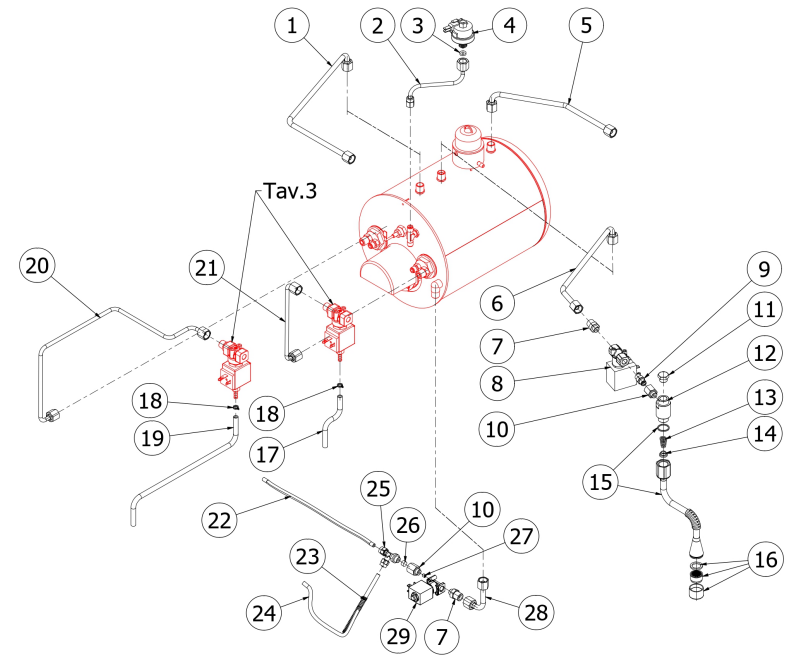

TABLE 7
OTTO DE/PM

POS	CODE	DESCRIPTION
1	5163399LL	LEFT STEAM COPPER PIPE
2	5162317.01LL	PRESSOSTAT PIPE
3	5492028	GASKET D10.5X4X3
4	7433025	PRESSOSTAT XP100 1/4
5	5163400LL	RIGHT STEAM COPPER PIPE
6	5163401LL	WATER COPPER PIPE
7	5302014AL	FITTING M13X1/8
8	7702320.01	EV.2 WAY 220/230V BIG COIL
8	7701121.01	SOLENOID VALVE 2WAY OLAB 110V BIG
8	7702414.01	EV.2 WAYS OLAB 240V BIG COIL
9	7304502TR	STRAIGHT FITTING 1/8
10	5225310AL	FITTING MF 1/8
11	5226405AL	PLUG 1/4
12	5222228AL	SPARKLING WATER ARCADIA SHORT
13	5471532.01	SPRING FOR ARTICULATION
14	5190501	CUP FOR FITTING PTFE/GLASS
15	5966566	WATER TUBE SEMISPHERE 14.3
16	5226601TW	WATER HOSE TERMINAL
17	5194699	SILICON PIPE 8X5X120
18	7611516	CLAMP 10086
19	5194540	SILICON PIPE D8X5X1.5 L=300
20	5162520LL	EXCHANGER/SOLENOID VALVE PIPE 2°GR
21	5162519LL	EXCHANGER/SOLENOID VALVE PIPE 1°GR
22	5194621.01	TUBE PTFE 6X270
23	5471545	SPRING COVER TUBE PTFE
24	5194672	TUBE PTFE 6X120
25	7304535TR	T FITTING D6 1/8"G RUVECO
26	5471019	FILTER D8,5X5 AISI304
27	5223024	JET M5X5 HOLE D0.8 OT
28	5163409LL	OTTO BOILER LOAD PIPE

TABLE 7
OTTO DE/PM

TABLE 7
OTTO DE/PM

POS	CODE	DESCRIPTION
29	7701123.01	EV.2 WAY 110V 25BAR SMALL COIL
29	7702322.01	EV.2WAY OLAB 220/230V 25BAR SMALL
29	7702415.01	EV.2 WAY 240V 25BAR SMALL COIL

TABLE 7
OTTO DE/PM

TABLE 8
OTTO DE/PM

POS	CODE	DESCRIPTION
1	5302077AL	FITTING PORT.M14X1 OTXTUBO6X4 OT57USA
2	7496052	OR GASKET 114 VITON
3	5471539	CALIBRATED SPRING D.1,6
4	5224620AL	GASKET-HOLDER ES.12X6.8 OT57USA
5	5493042	GASKET D.11X3
6	5283053TP	SURPRESSION VALVE BODY
7	7496018	OR GASKET 105
8	5224615AL	GASKET-HOLDER SURP.VALVE OT57USA
9	5471505	CALIBRATED SPRING D0.45 H22 AISI302
10	5302017AL	FITTING M12 ES16 H26.5 OT57USA
11	5471019	FILTER D8,5X5 AISI304
12	7304536TR	UNION ELBOW D6 1/8"G RUVECO
13	7611516	CLAMP 10086
14	5194554	SURPRESSION VALVE DRAIN HOSE