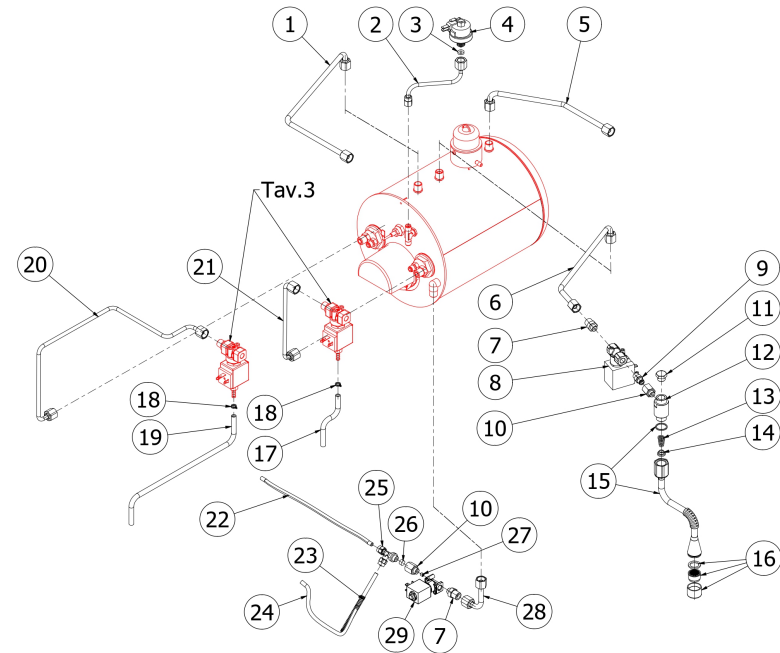

TABLE 7
OTTO DE/PM

POS	CODE	DESCRIPTION
1	5163399LL	LEFT STEAM COPPER PIPE
2	5162317.01LL	PRESSOSTAT PIPE
3	5492028	GASKET D10.5X4X3
4	7433025	PRESSOSTAT XP100 1/4
5	5163400LL	RIGHT STEAM COPPER PIPE
6	5163401LL	WATER COPPER PIPE
7	5302014AL	FITTING M13X1/8
8	7702320.01	EV.2 WAY 220/230V BIG COIL
8	7701121.01	SOLENOID VALVE 2WAY OLAB 110V BIG
8	7702414.01	EV.2 WAYS OLAB 240V BIG COIL
9	7304502TR	STRAIGHT FITTING 1/8
10	5225310AL	FITTING MF 1/8
11	5226405AL	PLUG 1/4
12	5222228AL	SPARKLING WATER ARCADIA SHORT
13	5471532.01	SPRING FOR ARTICULATION
14	5190501	CUP FOR FITTING PTFE/GLASS
15	5966566	WATER TUBE SEMISPHERE 14.3
16	5226601TW	WATER HOSE TERMINAL
17	5194699	SILICON PIPE 8X5X120
18	7611516	CLAMP 10086
19	5194540	SILICON PIPE D8X5X1.5 L=300
20	5162520LL	EXCHANGER/SOLENOID VALVE PIPE 2°GR
21	5162519LL	EXCHANGER/SOLENOID VALVE PIPE 1°GR
22	5194621.01	TUBE PTFE 6X270
23	5471545	SPRING COVER TUBE PTFE
24	5194672	TUBE PTFE 6X120
25	7304535TR	T FITTING D6 1/8"G RUVECO
26	5471019	FILTER D8,5X5 AISI304
27	5223024	JET M5X5 HOLE D0.8 OT
28	5163409LL	OTTO BOILER LOAD PIPE

TABLE 7
OTTO DE/PM

TABLE 7
OTTO DE/PM

POS	CODE	DESCRIPTION
29	7701123.01	EV.2 WAY 110V 25BAR SMALL COIL
29	7702322.01	EV.2WAY OLAB 220/230V 25BAR SMALL
29	7702415.01	EV.2 WAY 240V 25BAR SMALL COIL

TABLE 7
OTTO DE/PM

TABLE 8
OTTO DE/PM

POS	CODE	DESCRIPTION
1	5302077AL	FITTING PORT.M14X1 OTXTUBO6X4 OT57USA
2	7496052	OR GASKET 114 VITON
3	5471539	CALIBRATED SPRING D.1,6
4	5224620AL	GASKET-HOLDER ES.12X6.8 OT57USA
5	5493042	GASKET D.11X3
6	5283053TP	SURPRESSION VALVE BODY
7	7496018	OR GASKET 105
8	5224615AL	GASKET-HOLDER SURP.VALVE OT57USA
9	5471505	CALIBRATED SPRING D0.45 H22 AISI302
10	5302017AL	FITTING M12 ES16 H26.5 OT57USA
11	5471019	FILTER D8,5X5 AISI304
12	7304536TR	UNION ELBOW D6 1/8"G RUVECO
13	7611516	CLAMP 10086
14	5194554	SURPRESSION VALVE DRAIN HOSE