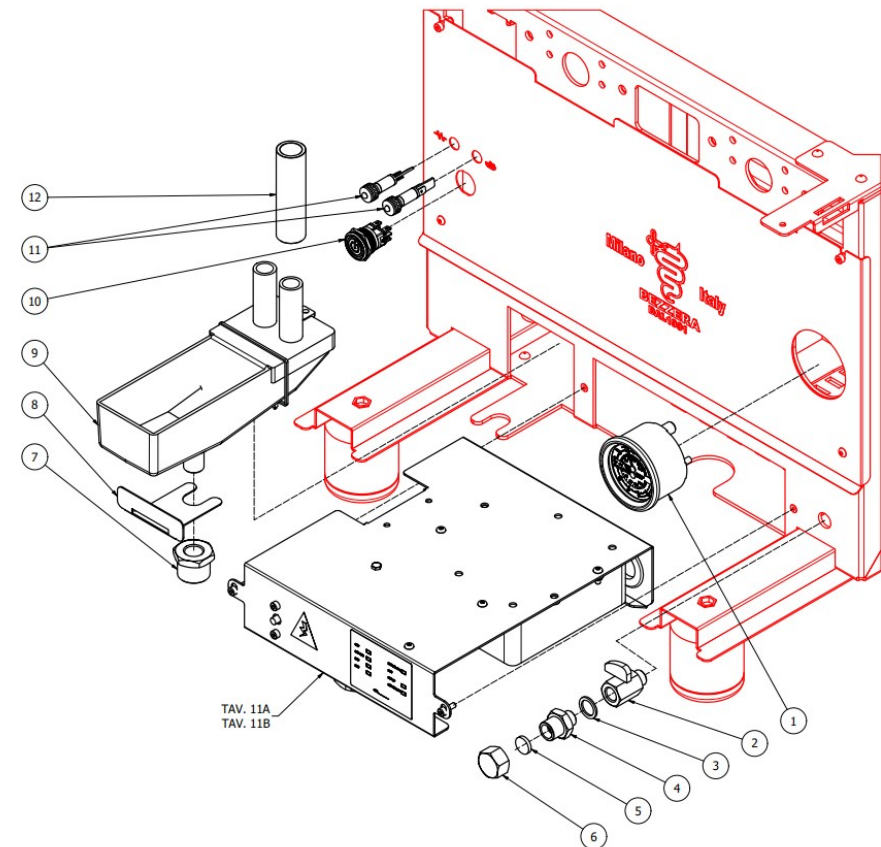

TABLE 8
OTTO DE/PM

POS	CODE	DESCRIPTION
1	5302077AL	FITTING PORT.M14X1 OTXTUBO6X4 OT57USA
2	7496052	OR GASKET 114 VITON
3	5471539	CALIBRATED SPRING D.1,6
4	5224620AL	GASKET-HOLDER ES.12X6.8 OT57USA
5	5493042	GASKET D.11X3
6	5283053TP	SURPRESSION VALVE BODY
7	7496018	OR GASKET 105
8	5224615AL	GASKET-HOLDER SURP.VALVE OT57USA
9	5471505	CALIBRATED SPRING D0.45 H22 AISI302
10	5302017AL	FITTING M12 ES16 H26.5 OT57USA
11	5471019	FILTER D8,5X5 AISI304
12	7304536TR	UNION ELBOW D6 1/8"G RUVECO
13	7611516	CLAMP 10086
14	5194554	SURPRESSION VALVE DRAIN HOSE

TABLE 8
OTTO DE/PM

TABLE 9
OTTO DE/PM

POS	CODE	DESCRIPTION
1	7432524.01	PRESSURE GAUGE D60
2	7451504	BALL VALVE MINIBALL 1/4
3	5221869	WASHER D14 X 20 X 1.5 COPPER
4	5302078AL	FITTING 3/8
5	5492011	GASKET D15X3 ASBESTOS FREE
6	5221819	CAP NUT 3/8
7	5225294	FITTING M/F 3/4X3/8
8	5013005LW	DRAIN BOWL COVERING
9	5963038.01	ASSY DISCHARGE TANK
10	7633355SG	SWITCH 110V ON/OFF
10	7633354SG	SWITCH 230V ON/OFF
11	7633628	WHITE LAMP
12	5194671	SILICON TUBE 18X24L85

TABLE 9
OTTO DE/PM

TABLE 10
OTTO DE/PM

POS	CODE	DESCRIPTION
1	5373932CM	STEAM CAP D45 CHROMED
2	7819920	SCREWS TE M5X10 C/KNURLED STAINLESS
3	5371816	HANDLE D54 MATT BLACK K30
4	5220415.01	TAP AUCTION
5	5221882CM	CHROMED LOCKING NUT 3/8
6	5260600	STUD
7	5260205DL	SHAFT D12X60,5 AISI303
8	5471513	SPRING D8 H17 AISI302
9	5261801	WASHER D11
10	5494004	GASKET D12 X 6 PTFE GRAPHITIZED
11	5221826	NUT 3/8
12	5283058AL	TAP BODY 3/8
13	5496042	GASKET D11X4X4 EPT 70
14	5224603AL	GASKET HOLDER D12X12 OT57USA
15	5225309.01AL	FITTING M13X3/8
16	7479994.01	STEAM TUBE 4 HOLES
17	5471532.01	SPRING FOR ARTICULATION
18	5190501	CUP FOR FITTING PTFE/GLASS
19	5964097	ASSY TAP ROD ARCADIA
20	5964104	ASSY TAP 3/8