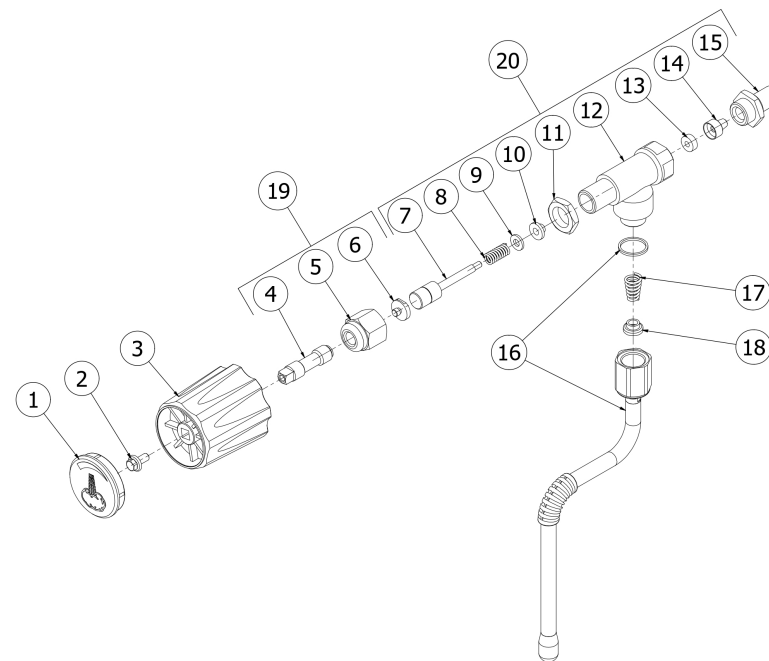

TABLE 10
OTTO DE/PM

POS	CODE	DESCRIPTION
1	5373932CM	STEAM CAP D45 CHROMED
2	7819920	SCREWS TE M5X10 C/KNURLED STAINLESS
3	5371816	HANDLE D54 MATT BLACK K30
4	5220415.01	TAP AUCTION
5	5221882CM	CHROMED LOCKING NUT 3/8
6	5260600	STUD
7	5260205DL	SHAFT D12X60,5 AISI303
8	5471513	SPRING D8 H17 AISI302
9	5261801	WASHER D11
10	5494004	GASKET D12 X 6 PTFE GRAPHITIZED
11	5221826	NUT 3/8
12	5283058AL	TAP BODY 3/8
13	5496042	GASKET D11X4X4 EPT 70
14	5224603AL	GASKET HOLDER D12X12 OT57USA
15	5225309.01AL	FITTING M13X3/8
16	7479994.01	STEAM TUBE 4 HOLES
17	5471532.01	SPRING FOR ARTICULATION
18	5190501	CUP FOR FITTING PTFE/GLASS
19	5964097	ASSY TAP ROD ARCADIA
20	5964104	ASSY TAP 3/8

TABLE 10
OTTO DE/PM