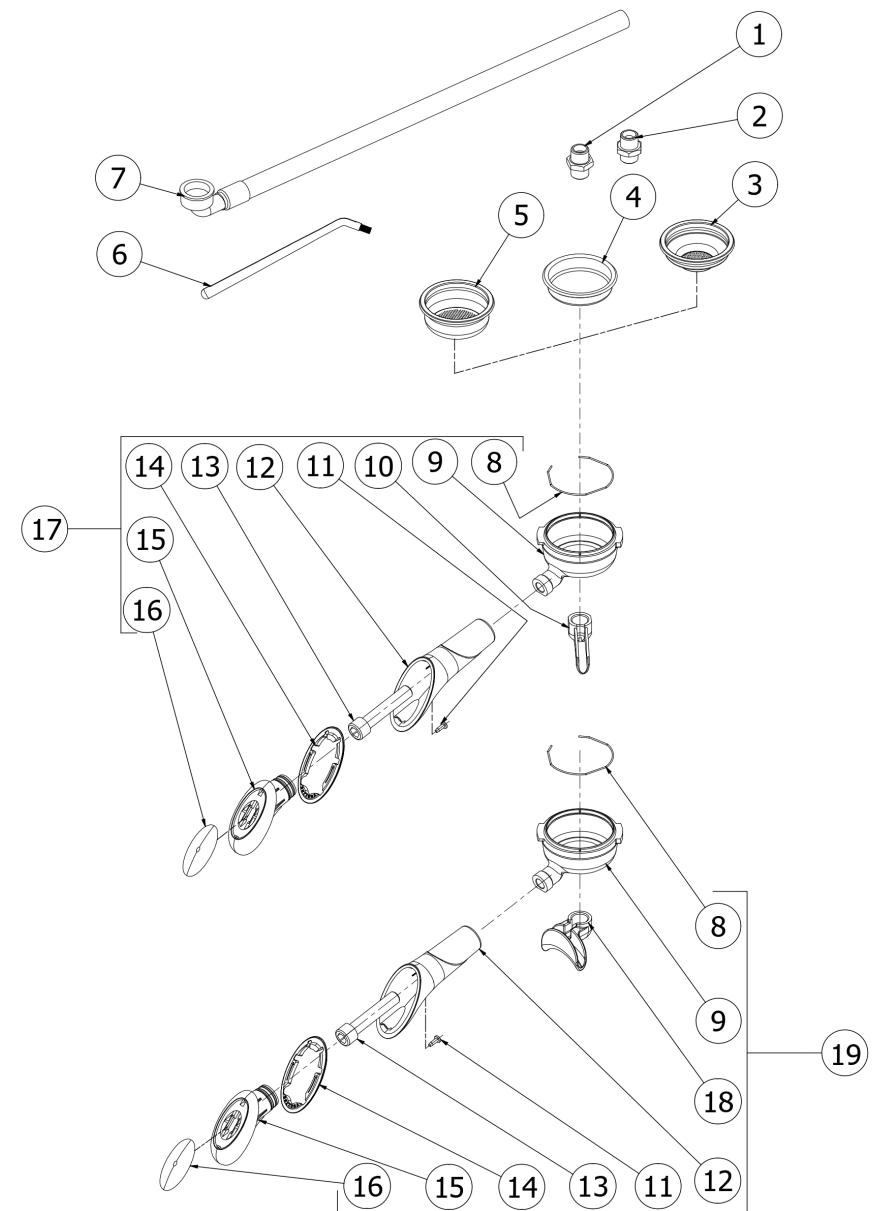

TABLE 12
OTTO DE/PM

POS	CODE	DESCRIPTION
1	5302034AL	FITTING 3/8
2	5302012.01AL	STRAIGHT FITTING 3/8
3	5471031.01	FILTER 1 CUP 10 GRAMS
4	5471038	BLIND FILTER AISI304
5	5471035	FILTER 2 CUPS 20 GRAMS
6	7990603	CLEANING BRUSH FOR COFFEE MACHINE
7	7303503	PIPE D12.7X18.8 3/4FC L=200CM
8	5471527	FILTER-HOLDER SPRING D1.2 AISI 302
9	5286016TW	FILTER-HOLDER TILTED HANDLE BZ
10	7305006TW	SPOUT 1 WAY S/PB+PWP
11	7809810	SCREW PLAS FIX 45 TC POZI D.3,5X10
12	5371203	HANDLE
13	7816026	SCREW TCEI M12X60
14	7493021	GASKET FOR LOGO HANDLE
15	5371204.01	CHROMED PLUG
16	5371205.01	BEZZERA VINTAGE LOGO LABEL
17	5965586.03R	ASSY FILTER-HOLDER BZ GROUP 1CUP
18	7305007TW	SPOUT 2 WAYS WITHOUT PB+PWP
19	5965587.03R	ASSY FILTER-HOLDER BZ GROUP 2CUPS

TABLE 12
OTTO DE/PM