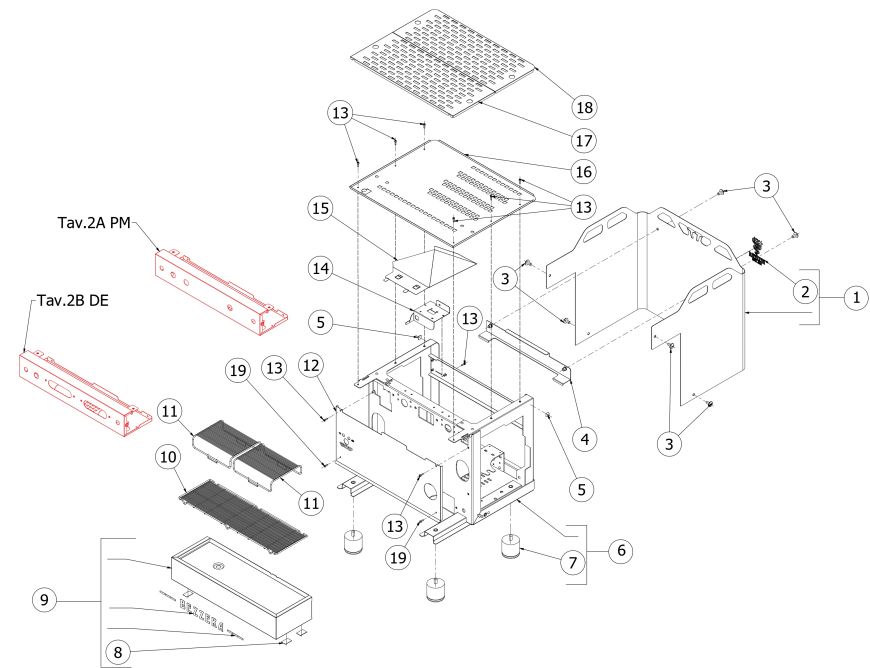

OTTO NEW

COD. 9942074.01

REV. 01 ed.12/25

BEZZERA

OTTO NEW

TABLE 1
OTTO DE/PM

POS	CODE	DESCRIPTION
1	5011721.01YVR	MATT GREEN BODY OTTO+LOGO
1	5011721.01VNR	MATT BLACK BODY OTTO+LOGO
1	5091732.01R	STAINLESS STEEL BODY OTTO+LOGO
1	5011721.01YIR	MATT WHITE BODY OTTO+LOGO
2	5521567.01	BEZZERA GREY LOGO LABEL 101X75
2	5521563	BEZZERA LOGO LABEL 101X75 BLACK
3	7809906	SCREWS POELIER M8X16 A2 AISI304
4	5098407LL	BODY SUPPORT W/COMPASSES
5	7474217	ADHESIVE FEET 12,7 H5,8
6	5964807	ASSY FRAME OTTO DE/PM (R)
7	7474215	FEET
8	7471205	MAGNET
9	5340554YIR	ASSY DRIP TRAY OTTO MATT WHITE W/ADHESIVE
9	5340554VNR	ASSY DRIP TRAY OTTO MATT BLACK W/ADHESIVE
9	5340554YVR	ASSY DRIP TRAY OTTO MATT GREEN W/ADHESIVE
9	5340541R	ASSY DRIP TRAY OTTO STAINLESS STEEL W/ADHESIVE
10	5261020	WIRED DISCHARGE GRID
11	5261004	WIRED CUPS GRID
12	5094921.01SG	FRONTGRU.OTTO SERIGRAFATO
13	7816002	SCREW TCEI M4X12 UNI 5931 A2
14	5058503LL	VOLUMETRIC COUNTER SUPPORT
15	5056358LW	CUPS-HEATER SLIDE
16	5076325LW	CUPS-HEATER
17	5074683LW	CUPS-HEATER GRID
18	5074684LW	CUPS-HEATER GRID
19	7819901	SCREW TBEI M4X12 ISO 7380 A2 INOX

BEZZERA

OTTO NEW

TABLE 1
OTTO DE/PM

BEZZERA**OTTO NEW**TABLE 2A
OTTO PM

POS	CODE	DESCRIPTION
1	5058479LL	STEAM TAP SUPPORT W/COMPASSES
2	7816002	SCREW TCEI M4X12 UNI 5931 A2
3	5094968LL	OTTO PM STAINLESS STEEL FRONTAL WORK WITH COMPASSES
3	5014260LL-VN	OTTO PM MATT BLACK FRONTAL WORK WITH COMPASSES
3	5014260LL-YV	OTTO PM MATT GREEN FRONTAL WORK WITH COMPASSES
3	5014260LL-YI	OTTO PM MATT WHITE FRONTAL WORK WITH COMPASSES
4	7809906	SCREWS POELIER M8X16 A2 AISI304
5	7819901	SCREW TBEI M4X12 ISO 7380 A2 INOX
6	5053067LW	REGULATION TAP COVER
7	7809817	SCREW M4X12
8	7633354SG1	SWITCH 230V COFFEE
9	7633354SG2	SWITCH 230V WATER