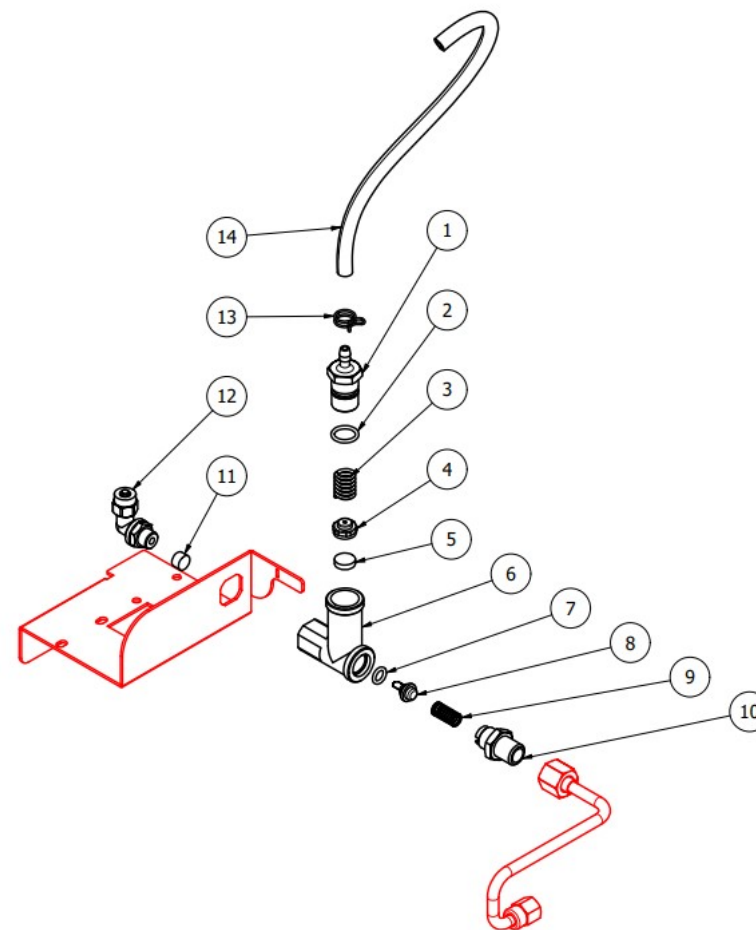

TABLE 8
OTTO DE/PM

POS	CODE	DESCRIPTION
1	5302077AL	FITTING PORT.M14X1 OTXTUBO6X4 OT57USA
2	7496052	OR GASKET 114 VITON
3	5471539	CALIBRATED SPRING D.1,6
4	5224620AL	GASKET-HOLDER ES.12X6.8 OT57USA
5	5493042	GASKET D.11X3
6	5283053TP	SURPRESSION VALVE BODY
7	7496018	OR GASKET 105
8	5224615AL	GASKET-HOLDER SURP.VALVE OT57USA
9	5471505	CALIBRATED SPRING D0.45 H22 AISI302
10	5302017AL	FITTING M12 ES16 H26.5 OT57USA
11	5471019	FILTER D8,5X5 AISI304
12	7304536TR	UNION ELBOW D6 1/8"G RUVECO
13	7611516	CLAMP 10086
14	5194554	SURPRESSION VALVE DRAIN HOSE

TABLE 8
OTTO DE/PM

TABLE 9
OTTO DE/PM

POS	CODE	DESCRIPTION
1	7432524.01	PRESSURE GAUGE D60
2	7451504	BALL VALVE MINIBALL 1/4
3	5221869	WASHER D14 X 20 X 1.5 COPPER
4	5302078AL	FITTING 3/8
5	5492011	GASKET D15X3 ASBESTOS FREE
6	5221819	CAP NUT 3/8
7	5225294	FITTING M/F 3/4X3/8
8	5013005LW	DRAIN BOWL COVERING
9	5963038.01	ASSY DISCHARGE TANK
10	7633355SG	SWITCH 110V ON/OFF
10	7633354SG	SWITCH 230V ON/OFF
11	7633628	WHITE LAMP
12	5194671	SILICON TUBE 18X24L85

TABLE 9
OTTO DE/PM

TABLE 10
OTTO DE/PM

POS	CODE	DESCRIPTION
1	5373932CM	STEAM CAP D45 CHROMED
2	7819920	SCREWS TE M5X10 C/KNURLED STAINLESS
3	5371816	HANDLE D54 MATT BLACK K30
4	5220415.01	TAP AUCTION
5	5221882CM	CHROMED LOCKING NUT 3/8
6	5260600	STUD
7	5260205DL	SHAFT D12X60,5 AISI303
8	5471513	SPRING D8 H17 AISI302
9	5261801	WASHER D11
10	5494004	GASKET D12 X 6 PTFE GRAPHITIZED
11	5221826	NUT 3/8
12	5283058AL	TAP BODY 3/8
13	5496042	GASKET D11X4X4 EPT 70
14	5224603AL	GASKET HOLDER D12X12 OT57USA
15	5225309.01AL	FITTING M13X3/8
16	7479994.01	STEAM TUBE 4 HOLES
17	5471532.01	SPRING FOR ARTICULATION
18	5190501	CUP FOR FITTING PTFE/GLASS
19	5964097	ASSY TAP ROD ARCADIA
20	5964104	ASSY TAP 3/8