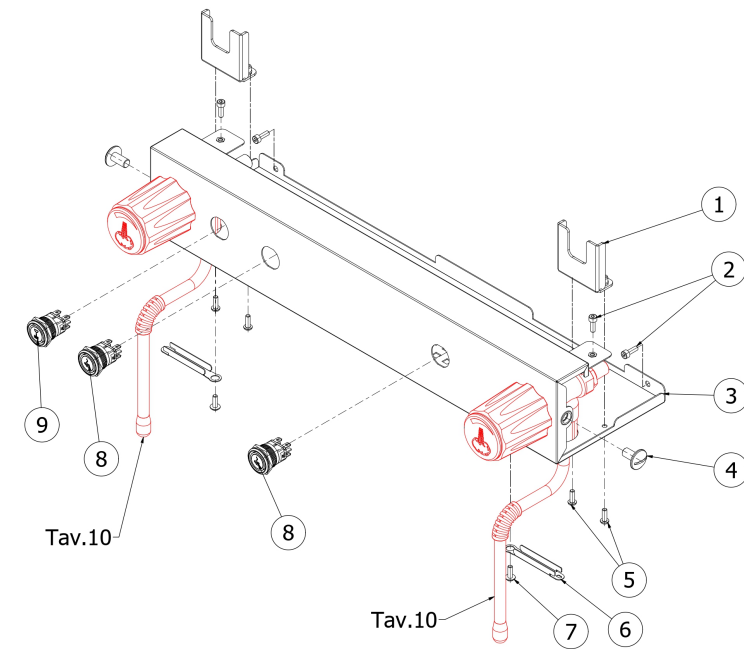

BEZZERA

OTTO NEW

TABLE 1
OTTO DE/PM

BEZZERA**OTTO NEW**TABLE 2A
OTTO PM

POS	CODE	DESCRIPTION
1	5058479LL	STEAM TAP SUPPORT W/COMPASSES
2	7816002	SCREW TCEI M4X12 UNI 5931 A2
3	5094968LL	OTTO PM STAINLESS STEEL FRONTAL WORK WITH COMPASSES
3	5014260LL-VN	OTTO PM MATT BLACK FRONTAL WORK WITH COMPASSES
3	5014260LL-YV	OTTO PM MATT GREEN FRONTAL WORK WITH COMPASSES
3	5014260LL-YI	OTTO PM MATT WHITE FRONTAL WORK WITH COMPASSES
4	7809906	SCREWS POELIER M8X16 A2 AISI304
5	7819901	SCREW TBEI M4X12 ISO 7380 A2 INOX
6	5053067LW	REGULATION TAP COVER
7	7809817	SCREW M4X12
8	7633354SG1	SWITCH 230V COFFEE
9	7633354SG2	SWITCH 230V WATER

BEZZERA**OTTO NEW**TABLE 2A
OTTO PM

BEZZERA**OTTO NEW**TABLE 2B
OTTO DE

POS	CODE	DESCRIPTION
1	5058479LL	STEAM TAP SUPPORT W/COMPASSES
2	7816002	SCREW TCEI M4X12 UNI 5931 A2
3	5014259LL-YI	OTTO DE 3 KEYS MATT WHITE FRONTAL WORK WITH COMPASSES
3	5014259LL-VN	OTTO DE 3 KEYS MATT BLACK FRONTAL WORK WITH COMPASSES
3	5014259LL-YV	OTTO DE 3 KEYS MATT GREEN FRONTAL WORK V
3	5094967LL	OTTO DE 3 KEYS STAINLESS STEEL FRONTAL WORK WITH COMPASSES
4	7809906	SCREWS POELIER M8X16 A2 AISI304
5	7819901	SCREW TBEI M4X12 ISO 7380 A2 INOX
6	5053067LW	REGULATION TAP COVER
7	7809817	SCREW M4X12
8	5058519LL	3 KEYS MASK
9	7633356SG5	KEYBOARD 5A 250V LED 5V
10	7633356SG4	KEYBOARD 5A 250V LED 5V 2 COFFEE
11	7633356SG3	KEYBOARD 5A 250V LED 5V 1 COFFEE
12	7819926	NUT M3
13	7633356SG6	KEYBOARD 5A 250V LED 5V WATER