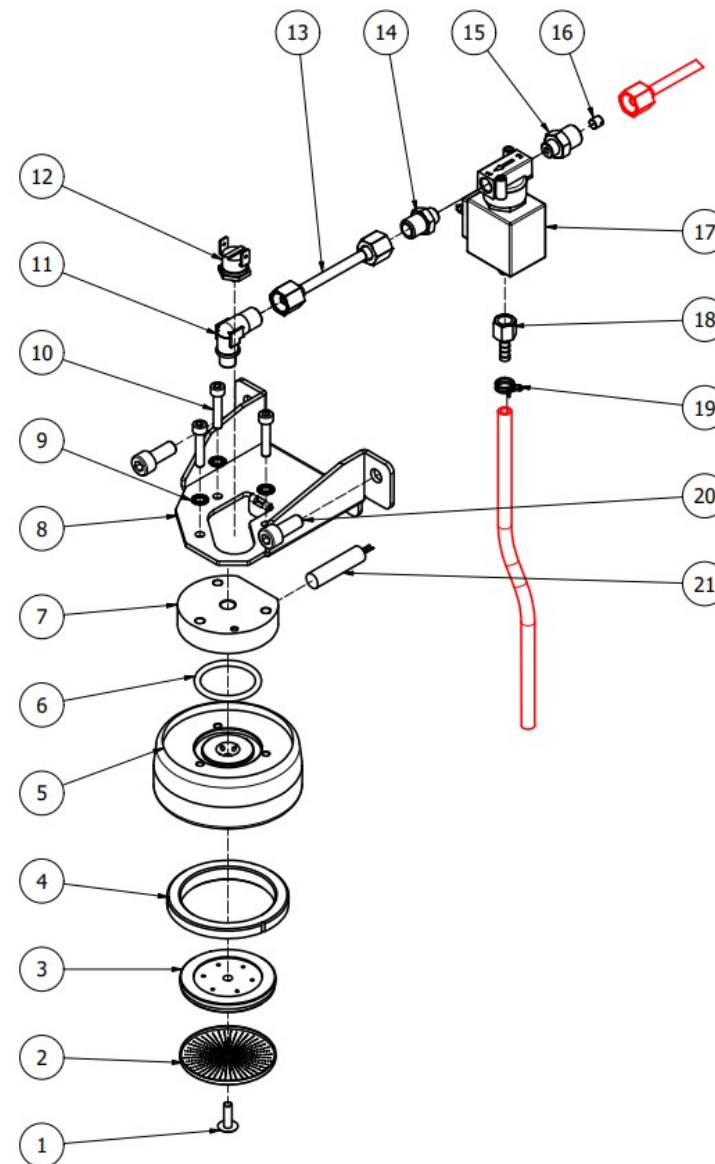

TABLE 3
OTTO DE/PM

POS	CODE	DESCRIPTION
1	7809903	SCREWS POLIERS M5X16 A4 AISI316
2	5470501	SHOWER D57 AISI 304
3	5285501AL	SHOWER-HOLDER D57 H7.5 OT60LF
4	7493008	CONICAL GASKET H9.3 NBR 90SH PEROS
5	5280502TW-AL	COUPLING RING DENICROMAL
6	7496004.01	GASKET OR 139 VITON FDA
7	5283520.02AL	CARTRIDGE FLANGE D60X14,5 OT60LF
8	5018460.01CT	SUPPORT COUPLING RING
9	7814002	NOTCHED WASHER D4
10	7816021	SCREW TCEI M5X25 UNI 5931 A2
11	5301504AL	ELBOW FITTING M12X1/8
12	7634808	THERMAL SAFETY DEVICE 250V 95°C
13	5162495LL	SOLENOID VALVE PIPE
14	5302004AL	FITTING M12X1/8
15	5302014AL	FITTING M13X1/8
16	5223003	JET M6 X 6 HOLE D0.8 OT
17	7702419R	SOLENOID VALVE ODE 3 WAYS 110/120V
17	7702418R	SOLENOID VALVE 3 WAYS ODE 230/240V 50/60HZ
18	5370313	GROUP E.VALVE DRAIN RUBBER HOLDER
19	7611516	CLAMP 10086
20	7816014	SCREW M8X20 UNI5931 A2
21	5963222	ASSY HEATING ELEMENT CARTRIDGE 110/120V
21	5963221.01	ASSY CARTRIDGE HEATING ELEMENT220/240V 100W

TABLE 3
OTTO DE/PM