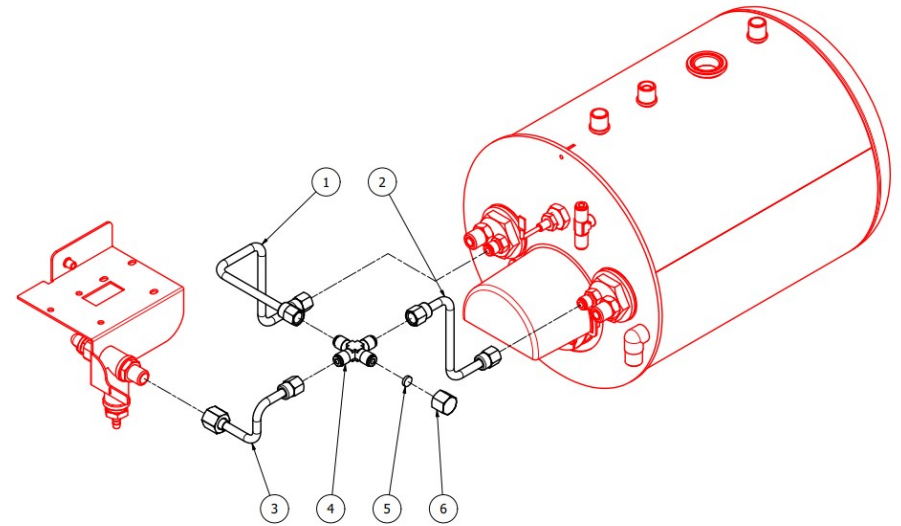

POS	CODE	DESCRIPTION
1	5162534LL	EXCHANGER PIPE 2°GR FITTING 1/8
2	5162533LL	EXCHANGER PIPE 1°GR FITTING 1/8
3	5162532LL	SURPRESSION VALVE PIPE FITTING 1/8
4	7304001AL	FITTING 1/8
5	5492019	GASKET D8 X 2 ASBESTOS FREE
6	5221835	CAP NUT 1/8