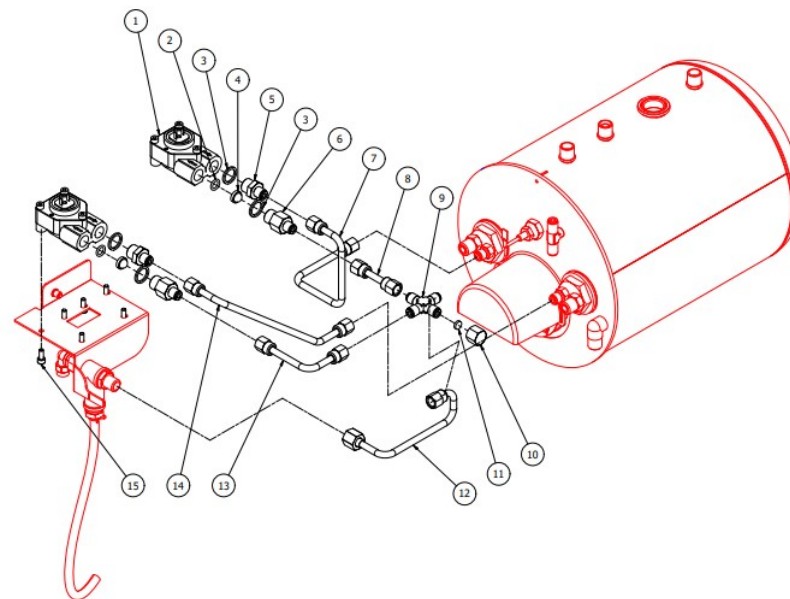

TABLE 7
OTTO DE/PM

POS	CODE	DESCRIPTION
1	5163399LL	LEFT STEAM COPPER PIPE
2	5162317.01LL	PRESSOSTAT PIPE
3	5492028	GASKET D10.5X4X3
4	7433025	PRESSOSTAT XP100 1/4
5	5163400LL	RIGHT STEAM COPPER PIPE
6	5163401LL	WATER COPPER PIPE
7	5302014AL	FITTING M13X1/8
8	7702320.01	EV.2 WAY 220/230V BIG COIL
8	7701121.01	SOLENOID VALVE 2WAY OLAB 110V BIG
8	7702414.01	EV.2 WAYS OLAB 240V BIG COIL
9	7304502TR	STRAIGHT FITTING 1/8
10	5225310AL	FITTING MF 1/8
11	5226405AL	PLUG 1/4
12	5222228AL	SPARKLING WATER ARCADIA SHORT
13	5471532.01	SPRING FOR ARTICULATION
14	5190501	CUP FOR FITTING PTFE/GLASS
15	5966566	WATER TUBE SEMISPHERE 14.3
16	5226601TW	WATER HOSE TERMINAL
17	5194699	SILICON PIPE 8X5X120
18	7611516	CLAMP 10086
19	5194540	SILICON PIPE D8X5X1.5 L=300
20	5162520LL	EXCHANGER/SOLENOID VALVE PIPE 2°GR
21	5162519LL	EXCHANGER/SOLENOID VALVE PIPE 1°GR
22	5194621.01	TUBE PTFE 6X270
23	5471545	SPRING COVER TUBE PTFE
24	5194672	TUBE PTFE 6X120
25	7304535TR	T FITTING D6 1/8"G RUVECO
26	5471019	FILTER D8,5X5 AISI304
27	5223024	JET M5X5 HOLE D0.8 OT
28	5163409LL	OTTO BOILER LOAD PIPE