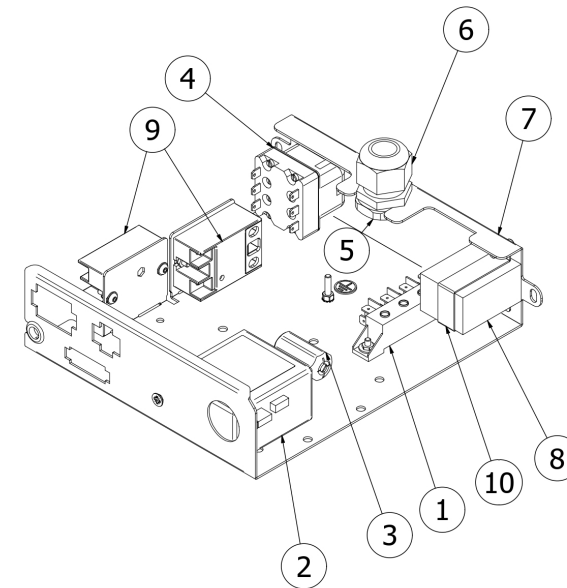

TABLE 11A
OTTO PM

POS	CODE	DESCRIPTION
1	7612514	WISE FV173 4 CONTACS
2	7661007.01R	CONTROL UNIT 220/240V 50/60HZ
2	7661006.01R	LEVEL REGULATOR 100/120V 50/60HZ
3	7663016	FERRITE FIRE RATE A CARDINE 6.6MM
4	7434033	MANUAL TERMOSTAT
5	7614004	NUT PG21 ES.30 H6 POLYAMIDE
6	7614002	CABLE-PRESS PG21 POLYAMIDE
7	5052405.01LW	ELECTRICAL BOX OTTO
8	7663010	THREE PHASE FILTER
9	7635424.01	RELAIS SSR FOR T.PID
10	5058133LL	EMC FILTER BRACKET OTTO W/BUSHES

TABLE 11A
OTTO PM