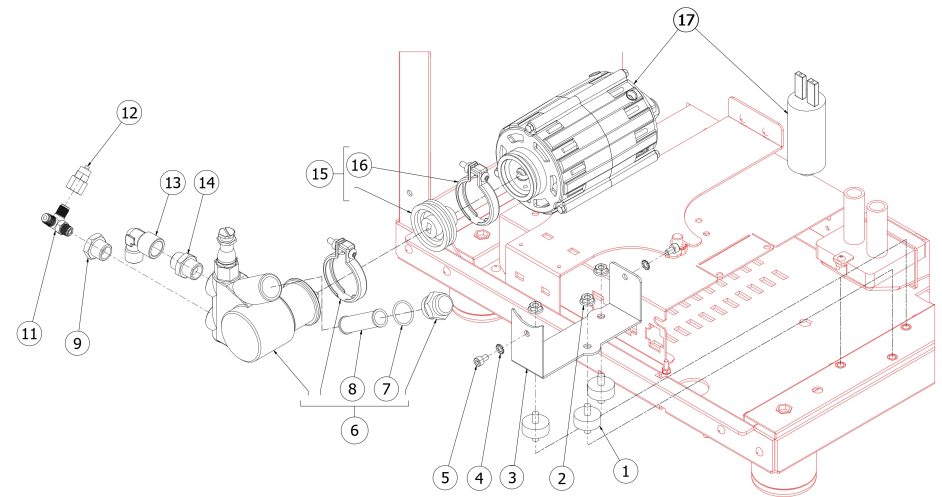

BEZZERA**OTTO NEW**TABLE 2B
OTTO DE

TABLE 3
OTTO DE/PM

POS	CODE	DESCRIPTION
1	7809903	SCREWS POLIERS M5X16 A4 AISI316
2	5470501	SHOWER D57 AISI 304
3	5285501AL	SHOWER-HOLDER D57 H7.5 OT60LF
4	7493008	CONICAL GASKET H9.3 NBR 90SH PEROS
5	5280502TW-AL	COUPLING RING DENICROMAL
6	7496004.01	GASKET OR 139 VITON FDA
7	5283520.02AL	CARTRIDGE FLANGE D60X14,5 OT60LF
8	5018460.01CT	SUPPORT COUPLING RING
9	7814002	NOTCHED WASHER D4
10	7816021	SCREW TCEI M5X25 UNI 5931 A2
11	5301504AL	ELBOW FITTING M12X1/8
12	7634808	THERMAL SAFETY DEVICE 250V 95°C
13	5162495LL	SOLENOID VALVE PIPE
14	5302004AL	FITTING M12X1/8
15	5302014AL	FITTING M13X1/8
16	5223003	JET M6 X 6 HOLE D0.8 OT
17	7702419R	SOLENOID VALVE ODE 3 WAYS 110/120V
17	7702418R	SOLENOID VALVE 3 WAYS ODE 230/240V 50/60HZ
18	5370313	GROUP E.VALVE DRAIN RUBBER HOLDER
19	7611516	CLAMP 10086
20	7816014	SCREW M8X20 UNI5931 A2
21	5963222	ASSY HEATING ELEMENT CARTRIDGE 110/120V
21	5963221.01	ASSY CARTRIDGE HEATING ELEMENT220/240V 100W

TABLE 4
OTTO DE/PM

TABLE 5
OTTO DE/PM

POS	CODE	DESCRIPTION
1	5301506TR	UNION ELBOW M13X1/4
2	7304542TR	FITTING/CONIC TEE 1/8
3	5721130.01AL	HEATING ELEMENT 110V 1800W
3	5722252.01AL	HEATING ELEMENT 220/240V-2600/3050W
4	5492006	GASKET D76 X 39 X 2 ASBESTOS FREE
5	7615003	FASTON 45° HOLE D4.3
6	7814001	WASHER D4 DIN 6798A A2
7	7826212	SCREW TCI M4X6 UNI 6107 OT
8	5058478	SUPPORT COVER HEATING ELEMENT CONTACTS
9	7816423	SCREW TE M8X18 UNI5739 A2
10	5373109	COVER HEATING ELEMENT CONTACTS
11	5192314	SUCTION HOSE D6 L=180MM PTFE
12	5302075AL	FITTING M13-1/8"G
13	7304502TR	STRAIGHT FITTING 1/8
14	5329021DC-AL	EXCHANGER 2 HOLES L=235
15	5495007	COPPER GASKET D32X40
16	5973128LL	L/A PROBE COMPLETE
17	5321026BL	BOILER 2GR COMPACT
18	5192324	DRAW OUT D6X1 L=100 PTFE
19	5963047.01	ASSY CUP+O RING+VALVE PLUG
20	5965015.07	ASSY SECURITY VALVE 1,65 BAR VITON
21	7496094	O-RING GASKET 102 VITON 70SH
22	5264017.02	SECURITY VALVE PIN
23	5226417.01	SECURITY VALVE 1/8"G PLUG
24	9991029	BOILER COVER OTTO 690X245 SP10