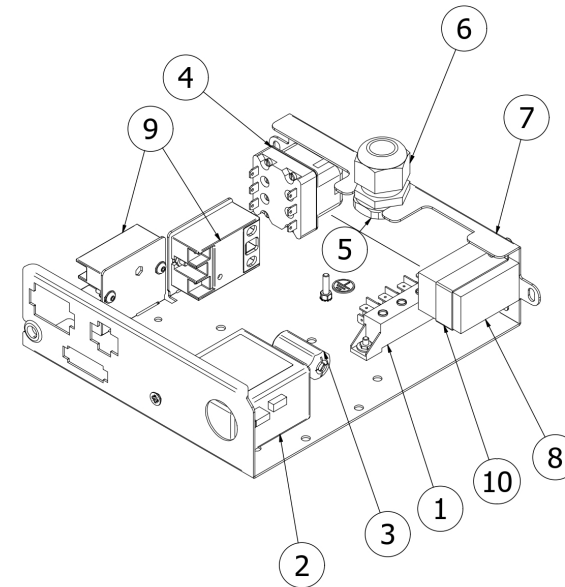

TABLE 11A  
OTTO PM ( from 03/25)

TABLE 11B  
OTTO DE (up to 02/25)

POS	CODE	DESCRIPTION
1	7612514	WISE FV173 4 CONTACS
2	7662643.04PR	ELECTRONIC DOSAGE 220/240V
2	7662759GI	DOSAGE 3D5 DE FULL RANGE SW.1.07
2	7662641.04PR	ELECTRONIC DOSAGE 110/120V
3	7635423	RELAY 30A 110V
3	7635422	RELAY 30A 220/240V
4	7434001	THERMOSTAT MANUAL
5	7614004	NUT PG21 ES.30 H6 POLYAMIDE
6	7614002	CABLE-PRESS PG21 POLYAMIDE
7	5052405LL	ELECTRIC BOX W/COMPASSES