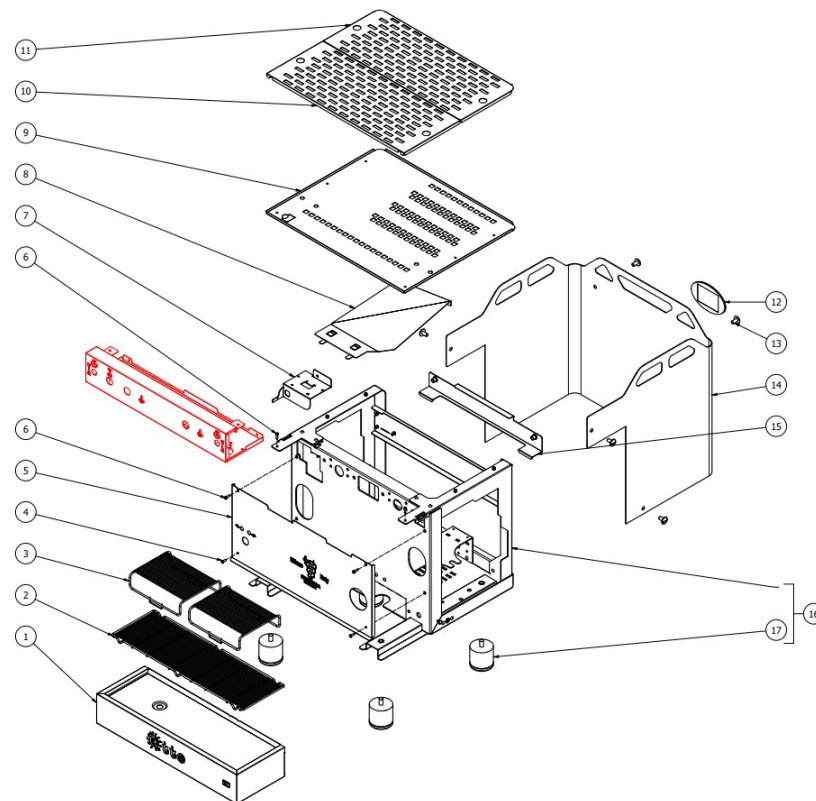

**OTTO**

**COD. 9942074**

**REV. 02 ed.12/25**

**BEZZERA**

**OTTO**

TABLE 1A  
OTTO DE/PM

POS	CODE	DESCRIPTION
1	5968136	ASSY TRAY
2	5261020	WIRED DISCHARGE GRID
3	5261004	WIRED CUPS GRID
4	7819901	SCREW TTEI M4X12 ISO 7380 A2 INOX
5	5094921SG	FRONTAL GROUP
6	7816002	SCREW TCEI M4X12 UNI 5931 A2
7	5058503LL	VOLUMETRIC COUNTER SUPPORT W/COMPASSES
8	5056358LW	CUPS-HEATER SLIDE
9	5076325LW	CUPS HEATER
10	5074683LW	CUPS-HEATER GRID
11	5074684LW	BACK CUPS-HEATER
12	5521512	BEZZERA LABEL
12	5521525	GOLDEN LABEL SNAKE MILANO ITALY
13	7809906	SCREWS POELIER M8X16 A2 AISI304
14	5011721LW-YE	WHITE BODY
14	5011721LW-VN	BLACK BODY
14	5011721LW-VX	RED BODY
14	5091732LW	STAINLESS STEEL BODY
15	5098407LL	BODY SUPPORT W/COMPASSES
16	5964749	ASSY FRAME
17	7474215	FEET

**BEZZERA**

**OTTO**

TABLE 1A  
OTTO DE/PM

**BEZZERA**

**OTTO**

TABLE 1B  
OTTO DE - With automatic steam

POS	CODE	DESCRIPTION
1	5968136	ASSY TRAY
2	5261020	WIRED DISCHARGE GRID
3	5261004	WIRED CUPS GRID
4	7819901	SCREW TTEI M4X12 ISO 7380 A2 INOX
5	5094921SG	FRONTAL GROUP
6	7816002	SCREW TCEI M4X12 UNI 5931 A2
7	5058503LL	VOLUMETRIC COUNTER SUPPORTW/COMPASSES
8	5056358LW	CUPS-HEATER SLIDE
9	5076325LW	CUPS-HEATER
10	5074683LW	CUPS-HEATER GRID
11	5074684LW	BACK CUPS-HEATER
12	5521512	BEZZERA LABEL
12	5521525	GOLDEN LABEL SNAKE MILANO ITALY
13	7809906	SCREWS POELIER M8X16 A2 AISI304
14	5011721LW-YE	WHITE BODY
14	5011721LW-VN	BLACK BODY
14	5011721LW-VX	RED BODY
14	5091732LW	STAINLESS STEEL BODY
15	5098407LL	BODY SUPPORT W/COMPASSES
16	5964750	ASSY FRAME
17	7474215	FEET

**BEZZERA**

**OTTO**

TABLE 1B  
OTTO DE - With automatic steam

POS	CODE	DESCRIPTION
1	5058479LL	STEAM TAP SUPPORT W/COMPASSES
2	7816002	SCREW TCEI M4X12 UNI 5931 A2
3	5094920LL	OTTO PM FRONTAL WORK WITH COMPASSES
4	7809906	SCREWS POELIER M8X16 A2 AISI304
5	7819901	SCREW TTEI M4X12 ISO 7380 A2 INOX
6	7633355	SWITCH 110V
6	7633354	SWITCH 230V