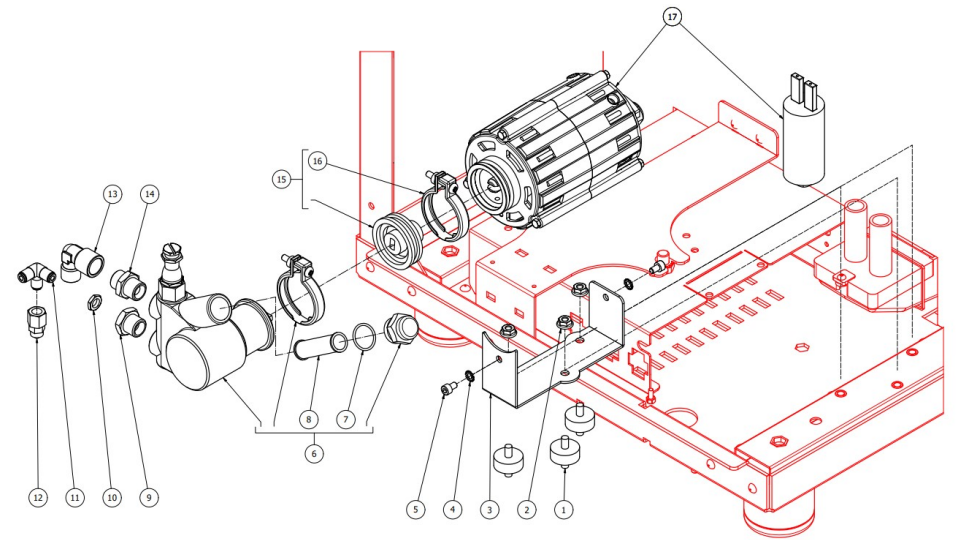

TABLE 4
OTTO DE/PM

POS	CODE	DESCRIPTION
1	7470601	VIBRATION-DAMPING D25X10
2	7812701	NUT M6 DIN6923 INOX A2
3	5058502LW	MOTOR SUPPORT
4	7814002	NOTCHED WASHER D4
5	7816027	SCREW TCEI M5X8 UNI5931 A2
6	7730506	ROTARY PUMP 100L/H PA104X
7	7496033	OR GASKET 2075 VITON
8	7374005	PROCON PUMP FILTER
9	5302057AL	FITTING 1/8
10	5221844	NUT 1/8
11	7304505TR	FITTING 3 WAYS 1/8
12	7304538TR	FITTING
13	7303044TR	FITTING 3/8
14	5302012.01AL	STRAIGHT FITTING 3/8
15	7730508	KIT PUMP 48YZ
16	7611508	PUMP CLAMP
17	7742404.03	ELECTRIC MOTOR 220/240V 6MF 50/60HZ
17	7741005.03	ELECTRIC MOTOR 110V 25MF 50/60HZ

TABLE 4
OTTO DE/PM