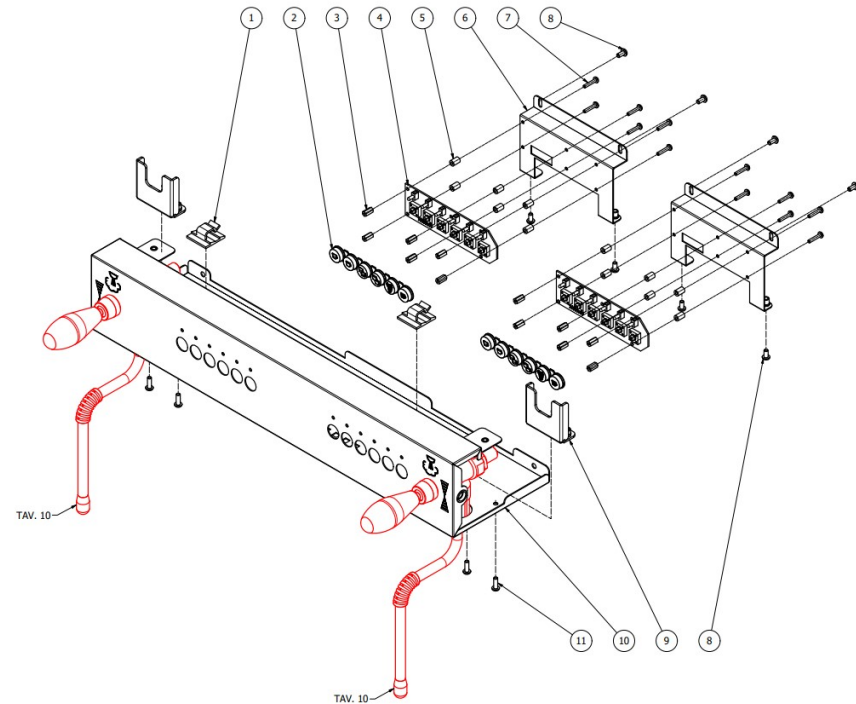

TABLE 2B
OTTO DE

POS	CODE	DESCRIPTION
1	7611517	CLAMP
2	5661501.01NY	BLACK 6 NYLON KEYS
3	5191511	SPACER
4	7665524.02PR	CARD KEYS.6KEYS 6LED WHITE PRESSURE(CARD ONLY KEYBOARD NOT INCLUDED)
5	5191506	SPACER D6X8.8
6	5058461LL	B2016 PUSHBUTTON SUPPORT
7	7809811	PLASTIC SCREW TCI M3X16 DIN85
8	7819908	SCREW TTEI M4X8
9	5058479LL	STEAM TAP SUPPORT W/COMPASSES
10	5094919LL	OTTO DE FRONTAL WORK WITH COMPASSES
11	7819901	SCREW TTEI M4X12 ISO 7380 A2 INOX

TABLE 2B
OTTO DE