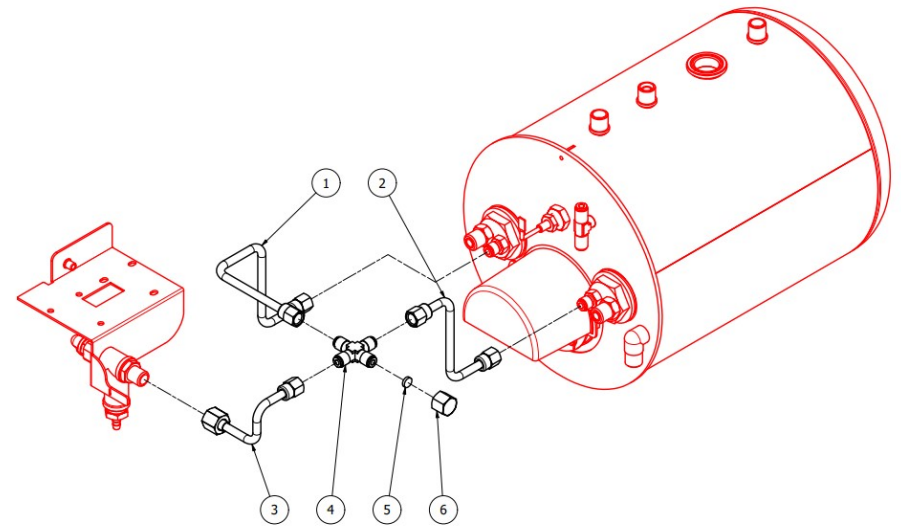

TABLE 6A
OTTO PM

POS	CODE	DESCRIPTION
1	5162534LL	EXCHANGER PIPE 2°GR FITTING 1/8
2	5162533LL	EXCHANGER PIPE 1°GR FITTING 1/8
3	5162532LL	SURPRESSION VALVE PIPE FITTING 1/8
4	7304001AL	FITTING 1/8
5	5492019	GASKET D8 X 2 ASBESTOS FREE
6	5221835	CAP NUT 1/8

TABLE 6A
OTTO PM