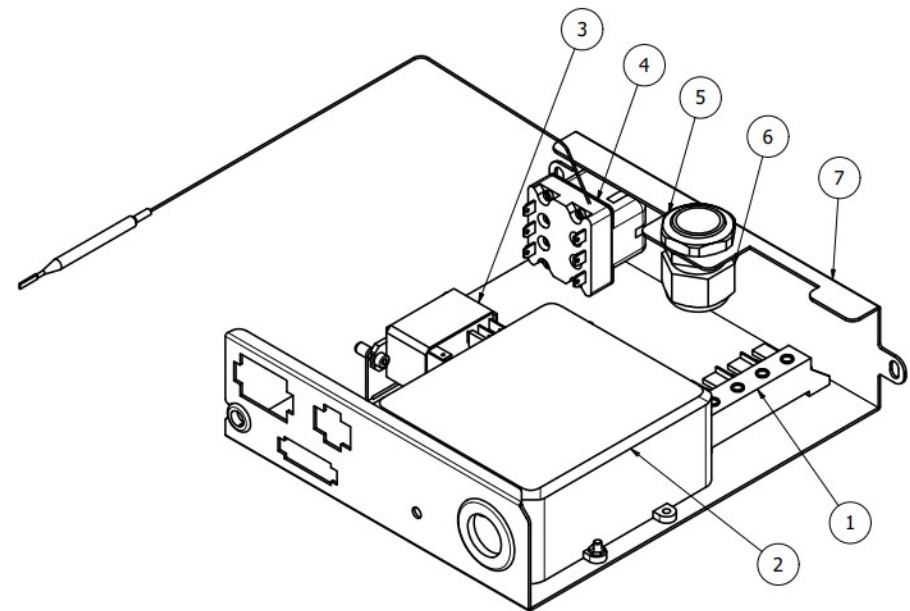

TABLE 11B
OTTO DE (up to 02/25)

POS	CODE	DESCRIPTION
1	7612514	WISE FV173 4 CONTACS
2	7662643.04PR	ELECTRONIC DOSAGE 220/240V
2	7662759GI	DOSAGE 3D5 DE FULL RANGE SW.1.07
2	7662641.04PR	ELECTRONIC DOSAGE 110/120V
3	7635423	RELAY 30A 110V
3	7635422	RELAY 30A 220/240V
4	7434001	THERMOSTAT MANUAL
5	7614004	NUT PG21 ES.30 H6 POLYAMIDE
6	7614002	CABLE-PRESS PG21 POLYAMIDE
7	5052405LL	ELECTRIC BOX W/COMPASSES

TABLE 11B
OTTO DE (up to 02/25)