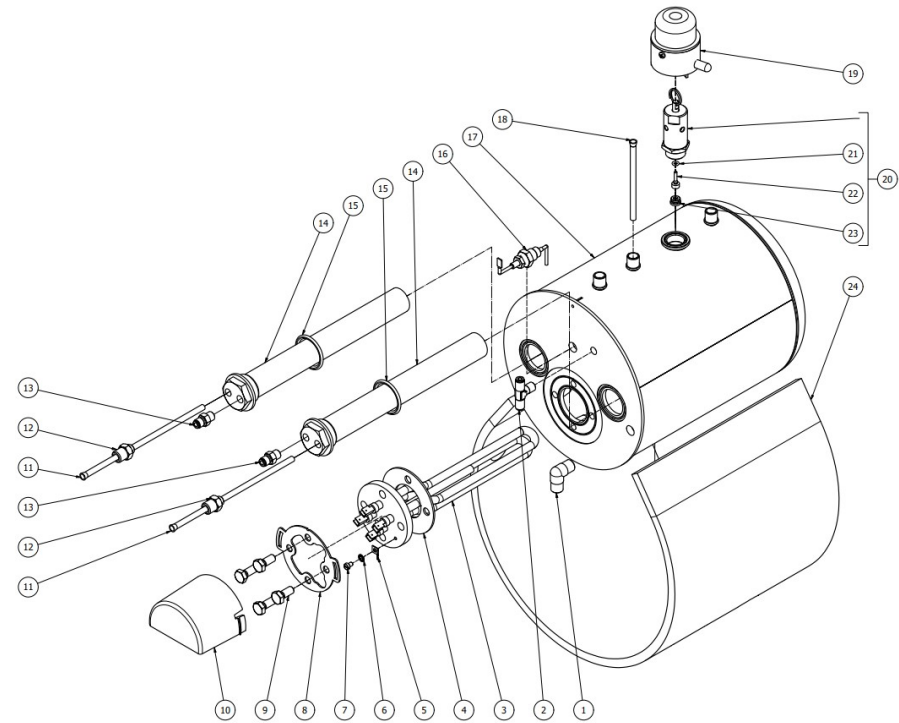

TABLE 4  
OTTO DE/PM

TABLE 5  
OTTO DE/PM

POS	CODE	DESCRIPTION
1	5301506TR	UNION ELBOW M13X1/4
2	7304542TR	FITTING/CONIC TEE 1/8
3	5721130.01AL	HEATING ELEMENT 110V 1800W
3	5722252.01AL	HEATING ELEMENT 220/240V-2600/3050W
4	5492006	GASKET D76 X 39 X 2 ASBESTOS FREE
5	7615003	FASTON 45° HOLE D4.3
6	7814001	WASHER D4 DIN 6798A A2
7	7826212	SCREW TCI M4X6 UNI 6107 OT
8	5058478	SUPPORT COVER HEATING ELEMENT CONTACTS
9	7816423	SCREW TE M8X18 UNI5739 A2
10	5373109	COVER HEATING ELEMENT CONTACTS
11	5192314	SUCTION HOSE D6 L=180MM PTFE
12	5302075AL	FITTING M13-1/8"G
13	7304502TR	STRAIGHT FITTING 1/8
14	5329021DC-AL	EXCHANGER 2 HOLES L=235
15	5495007	COPPER GASKET D32X40
16	5973128LL	L/A PROBE COMPLETE
17	5321026BL	BOILER 2GR COMPACT
18	5192324	DRAW OUT D6X1 L=100 PTFE
19	5963047.01	ASSY CUP+O RING+VALVE PLUG
20	5965015.07	ASSY SECURITY VALVE 1,65 BAR VITON
21	7496094	O-RING GASKET 102 VITON 70SH
22	5264017.02	SECURITY VALVE PIN
23	5226417.01	SECURITY VALVE 1/8"G PLUG
24	9991029	BOILER COVER OTTO 690X245 SP10

TABLE 5  
OTTO DE/PM

TABLE 6A  
OTTO PM

POS	CODE	DESCRIPTION
1	5162534LL	EXCHANGER PIPE 2°GR FITTING 1/8
2	5162533LL	EXCHANGER PIPE 1°GR FITTING 1/8
3	5162532LL	SURPRESSION VALVE PIPE FITTING 1/8
4	7304001AL	FITTING 1/8
5	5492019	GASKET D8 X 2 ASBESTOS FREE
6	5221835	CAP NUT 1/8