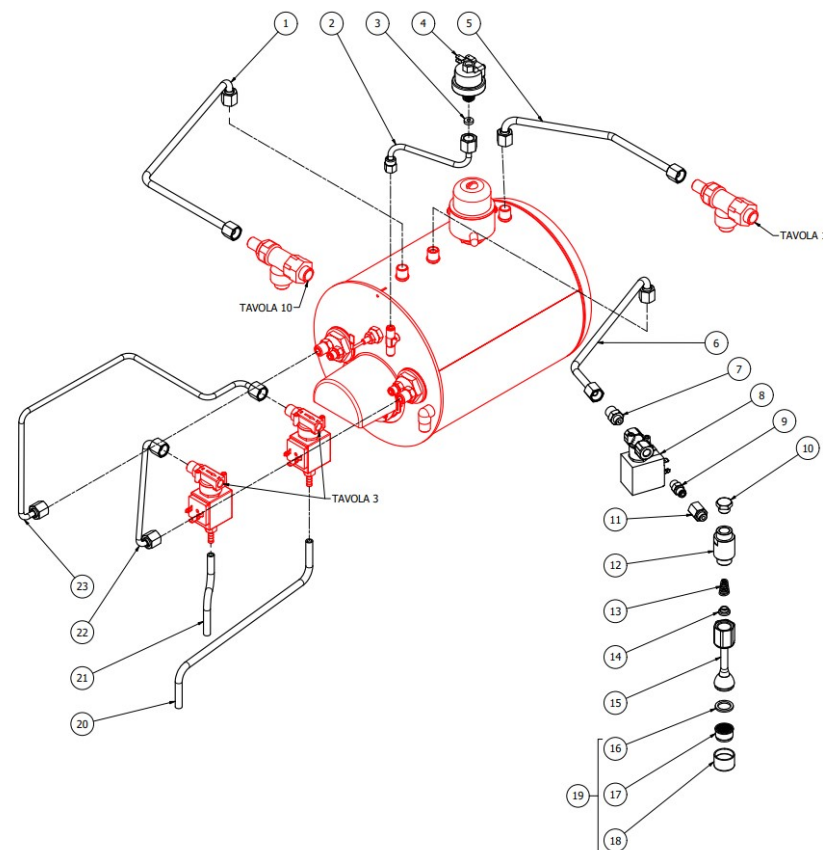

TABLE 7A
OTTO DE/PM

POS	CODE	DESCRIPTION
1	5163399LL	LEFT STEAM COPPER PIPE
2	5162317.01LL	PRESSOSTAT PIPE
3	5492028	GASKET D10.5X4X3
4	7433025	PRESSOSTAT XP100 1/4
5	5163400LL	RIGHT STEAM COPPER PIPE
6	5163401LL	WATER COPPER PIPE
7	5302014AL	FITTING M13X1/8
8	7702320.01	EV.2 WAY 220/230V BIG COIL
8	7702414.01	EV.2 WAYS OLAB 240V BIG COIL
8	7701121.01	SOLENOID VALVE 2WAY OLAB 110V BIG COIL
9	7304502TR	STRAIGHT FITTING 1/8
10	5226405AL	PLUG 1/4
11	5225310AL	FITTING MF 1/8
12	5222228AL	SPARKLING WATER ARCADIA SHORT
13	5471532.01	SPRING FOR ARTICULATION
14	5190501	CUP FOR FITTING PTFE/GLASS
15	5966570	WATER PIPE 14,3 H85 WITHOUT AIR FILTER
16	5493003	GASKET D20.5X15 H1.5 NBR 70SH
17	5471037	ACETALIC AIR FILTER
18	7305020TW	WATER TERMINAL
19	5226601TW	WATER HOSE TERMINAL
20	5194540	SILICON PIPE D8X5X1.5 L=300
21	5194699	SILICON PIPE 8X5X120
22	5162519LL	EXCHANGER/SOLENOID VALVE PIPE 1°GR
23	5162520LL	EXCHANGER/SOLENOID VALVE PIPE 2°GR

TABLE 7A
OTTO DE/PM