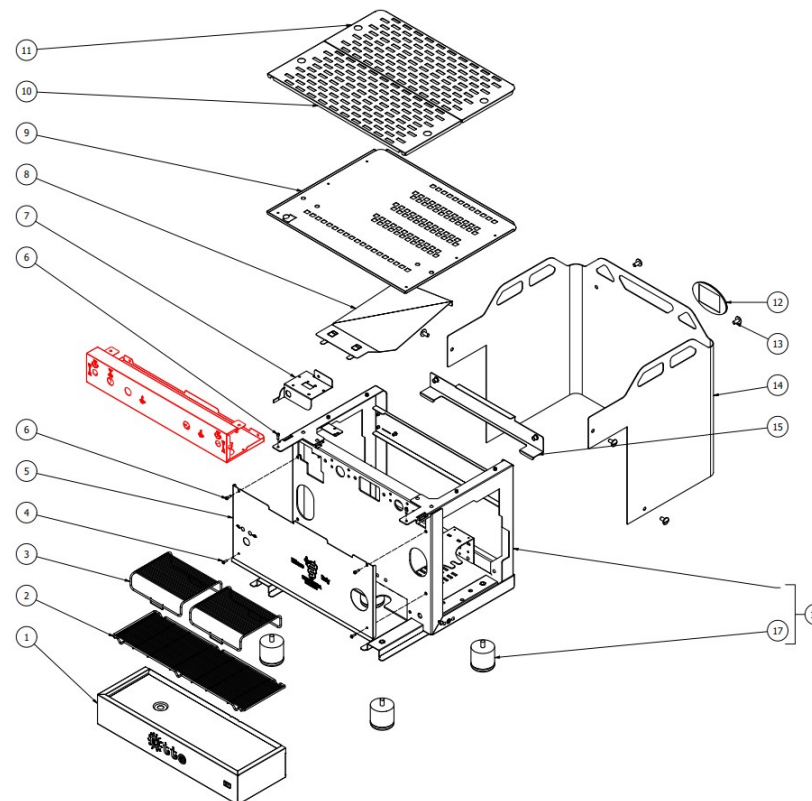

**BEZZERA**

**OTTO**

TABLE 1A  
OTTO DE/PM

**BEZZERA**

**OTTO**

TABLE 1B  
OTTO DE - With automatic steam

POS	CODE	DESCRIPTION
1	5968136	ASSY TRAY
2	5261020	WIRED DISCHARGE GRID
3	5261004	WIRED CUPS GRID
4	7819901	SCREW TTEI M4X12 ISO 7380 A2 INOX
5	5094921SG	FRONTAL GROUP
6	7816002	SCREW TCEI M4X12 UNI 5931 A2
7	5058503LL	VOLUMETRIC COUNTER SUPPORTW/COMPASSES
8	5056358LW	CUPS-HEATER SLIDE
9	5076325LW	CUPS-HEATER
10	5074683LW	CUPS-HEATER GRID
11	5074684LW	BACK CUPS-HEATER
12	5521512	BEZZERA LABEL
12	5521525	GOLDEN LABEL SNAKE MILANO ITALY
13	7809906	SCREWS POELIER M8X16 A2 AISI304
14	5011721LW-YE	WHITE BODY
14	5011721LW-VN	BLACK BODY
14	5011721LW-VX	RED BODY
14	5091732LW	STAINLESS STEEL BODY
15	5098407LL	BODY SUPPORT W/COMPASSES
16	5964750	ASSY FRAME
17	7474215	FEET

**BEZZERA**

**OTTO**

TABLE 1B  
OTTO DE - With automatic steam

POS	CODE	DESCRIPTION
1	5058479LL	STEAM TAP SUPPORT W/COMPASSES
2	7816002	SCREW TCEI M4X12 UNI 5931 A2
3	5094920LL	OTTO PM FRONTAL WORK WITH COMPASSES
4	7809906	SCREWS POELIER M8X16 A2 AISI304
5	7819901	SCREW TTEI M4X12 ISO 7380 A2 INOX
6	7633355	SWITCH 110V
6	7633354	SWITCH 230V