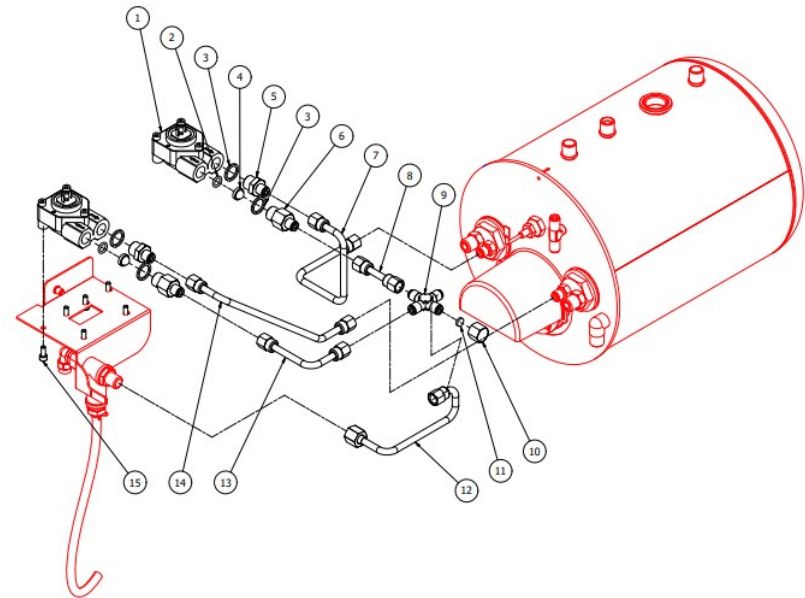

TABLE 7A  
OTTO DE/PM

POS	CODE	DESCRIPTION
1	5163399LL	LEFT STEAM COPPER PIPE
2	5162317.01LL	PRESSOSTAT PIPE
3	5492028	GASKET D10.5X4X3
4	7433025	PRESSOSTAT XP100 1/4
5	5163400LL	RIGHT STEAM COPPER PIPE
6	5163401LL	WATER COPPER PIPE
7	5302014AL	FITTING M13X1/8
8	7702320.01	EV.2 WAY 220/230V BIG COIL
8	7702414.01	EV.2 WAYS OLAB 240V BIG COIL
8	7701121.01	SOLENOID VALVE 2WAY OLAB 110V BIG COIL
9	7304502TR	STRAIGHT FITTING 1/8
10	5226405AL	PLUG 1/4
11	5225310AL	FITTING MF 1/8
12	5222228AL	SPARKLING WATER ARCADIA SHORT
13	5471532.01	SPRING FOR ARTICULATION
14	5190501	CUP FOR FITTING PTFE/GLASS
15	5966570	WATER PIPE 14,3 H85 WITHOUT AIR FILTER
16	5493003	GASKET D20.5X15 H1.5 NBR 70SH
17	5471037	ACETALIC AIR FILTER
18	7305020TW	WATER TERMINAL
19	5226601TW	WATER HOSE TERMINAL
20	5194540	SILICON PIPE D8X5X1.5 L=300
21	5194699	SILICON PIPE 8X5X120
22	5162519LL	EXCHANGER/SOLENOID VALVE PIPE 1°GR
23	5162520LL	EXCHANGER/SOLENOID VALVE PIPE 2°GR