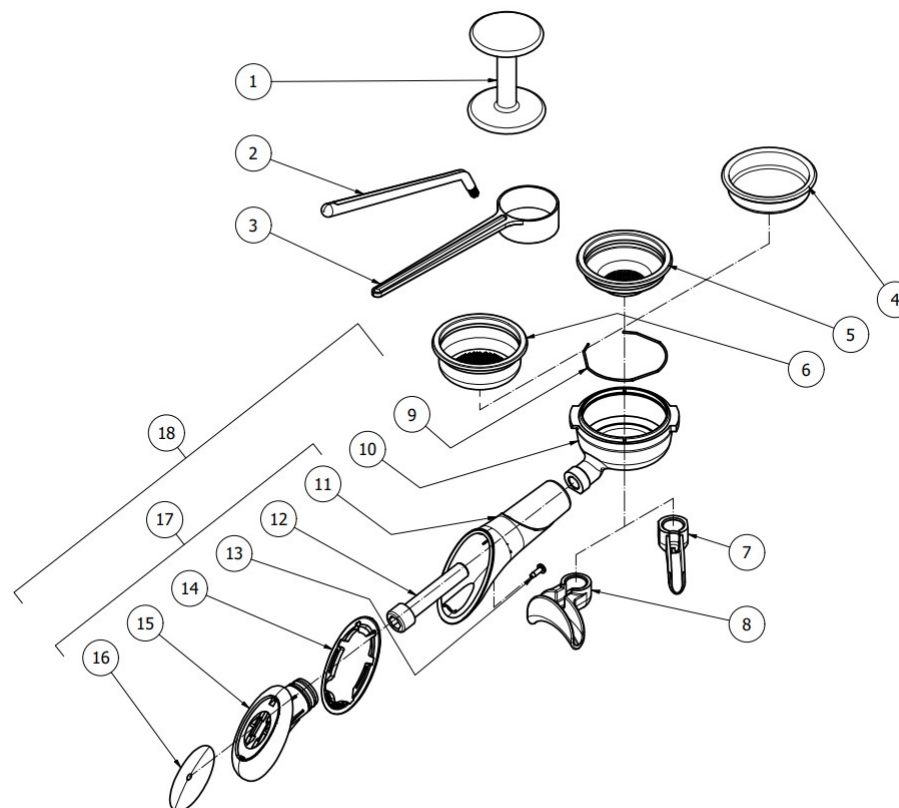

TABLE 12
OTTO DE/PM

POS	CODE	DESCRIPTION
1	5373001	COFFEE-PRESS ABS
2	7990603	CLEANING BRUSH FOR COFFEE MACHINE
3	5372101	BLACK MEASURE
4	5471038	BLIND FILTER AISI304
5	5471031.01	FILTER 1 CUP 10 GRAMS
6	5471035	FILTER 2 CUPS 20 GRAMS
7	7305006TW	SPOUT 1 WAY S/PB+PWP
8	7305007TW	SPOUT 2 WAYS WITHOUT PB+PWP
9	5471527	FILTER-HOLDER SPRING D1.2 AISI 302
10	5286016TW	FILTER-HOLDER TILTED HANDLE BZ GROUP
11	5371203	HANDLE
12	7816026	SCREW TCEI M12X60
13	7809810	SCREW PLAS FIX 45 TC POZI D.3,5X10
14	7493021	GASKET FOR LOGO HANDLE
15	5371204.01	CHROMED PLUG
16	5371205	PLATE WITH LOGO
17	5978508.02	ASSY HANDLE WITH LOGO
18	5965587.02R	ASSY FILTER-HOLDER 2TZ BZ HANDLESPOUT W/LOGO
18	5965586.02R	ASSY FILTER-HOLDER 1TZ BZ SPOUT 50°W/LOGO

TABLE 12
OTTO DE/PM