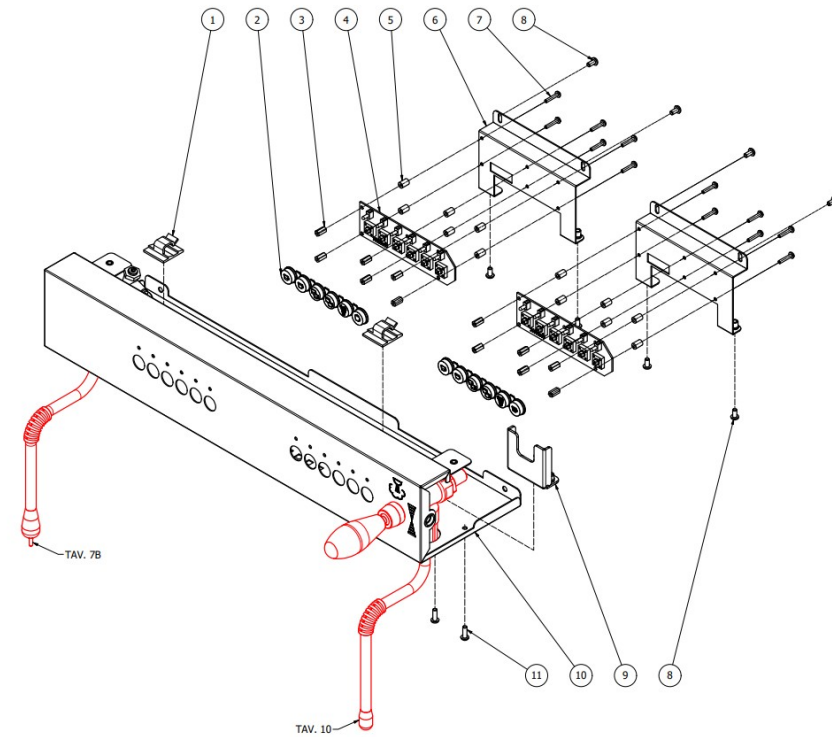

TABLE 2C

OTTO DE - With automatic steam

TABLE 3  
OTTO DE/PM

POS	CODE	DESCRIPTION
1	7809903	SCREWS POLIERS M5X16 A4 AISI316
2	5470501	SHOWER D57 AISI 304
3	5285501AL	SHOWER-HOLDER D57 H7.5 OT60LF
4	7493008	CONICAL GASKET H9.3 NBR 90SH PEROS
5	5280502TW-AL	COUPLING RING DENICROMAL
6	7496004.01	GASKET OR 139 VITON FDA
7	5283520.02AL	CARTRIDGE FLANGE D60X14,5 OT60LF
8	5018460.01CT	SUPPORT COUPLING RING
9	7814002	NOTCHED WASHER D4
10	7816021	SCREW TCEI M5X25 UNI 5931 A2
11	5301504AL	ELBOW FITTING M12X1/8
12	7634808	THERMAL SAFETY DEVICE 250V 95°C
13	5162495LL	SOLENOID VALVE PIPE
14	5302004AL	FITTING M12X1/8
15	5302014AL	FITTING M13X1/8
16	5223003	JET M6 X 6 HOLE D0.8 OT
17	7702419R	SOLENOID VALVE ODE 3 WAYS 110/120V
17	7702418R	SOLENOID VALVE 3 WAYS ODE 230/240V 50/60HZ
18	5370313	GROUP E.VALVE DRAIN RUBBER HOLDER
19	7611516	CLAMP 10086
20	7816014	SCREW M8X20 UNI5931 A2
21	5963222	ASSY HEATING ELEMENT CARTRIDGE 110/120V
21	5963221.01	ASSY CARTRIDGE HEATING ELEMENT220/240V 100W