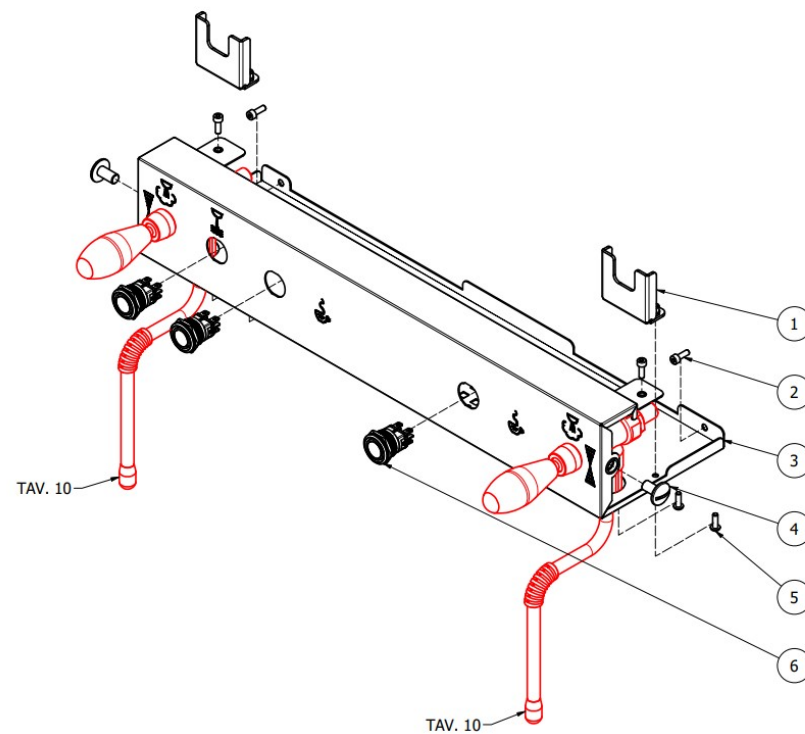

**BEZZERA**

**OTTO**

TABLE 1A  
OTTO DE/PM

**BEZZERA**

**OTTO**

TABLE 1B  
OTTO DE - With automatic steam

POS	CODE	DESCRIPTION
1	5968136	ASSY TRAY
2	5261020	WIRED DISCHARGE GRID
3	5261004	WIRED CUPS GRID
4	7819901	SCREW TTEI M4X12 ISO 7380 A2 INOX
5	5094921SG	FRONTAL GROUP
6	7816002	SCREW TCEI M4X12 UNI 5931 A2
7	5058503LL	VOLUMETRIC COUNTER SUPPORTW/COMPASSES
8	5056358LW	CUPS-HEATER SLIDE
9	5076325LW	CUPS-HEATER
10	5074683LW	CUPS-HEATER GRID
11	5074684LW	BACK CUPS-HEATER
12	5521512	BEZZERA LABEL
12	5521525	GOLDEN LABEL SNAKE MILANO ITALY
13	7809906	SCREWS POELIER M8X16 A2 AISI304
14	5011721LW-YE	WHITE BODY
14	5011721LW-VN	BLACK BODY
14	5011721LW-VX	RED BODY
14	5091732LW	STAINLESS STEEL BODY
15	5098407LL	BODY SUPPORT W/COMPASSES
16	5964750	ASSY FRAME
17	7474215	FEET

**BEZZERA**

**OTTO**

TABLE 1B  
OTTO DE - With automatic steam

POS	CODE	DESCRIPTION
1	5058479LL	STEAM TAP SUPPORT W/COMPASSES
2	7816002	SCREW TCEI M4X12 UNI 5931 A2
3	5094920LL	OTTO PM FRONTAL WORK WITH COMPASSES
4	7809906	SCREWS POELIER M8X16 A2 AISI304
5	7819901	SCREW TTEI M4X12 ISO 7380 A2 INOX
6	7633355	SWITCH 110V
6	7633354	SWITCH 230V