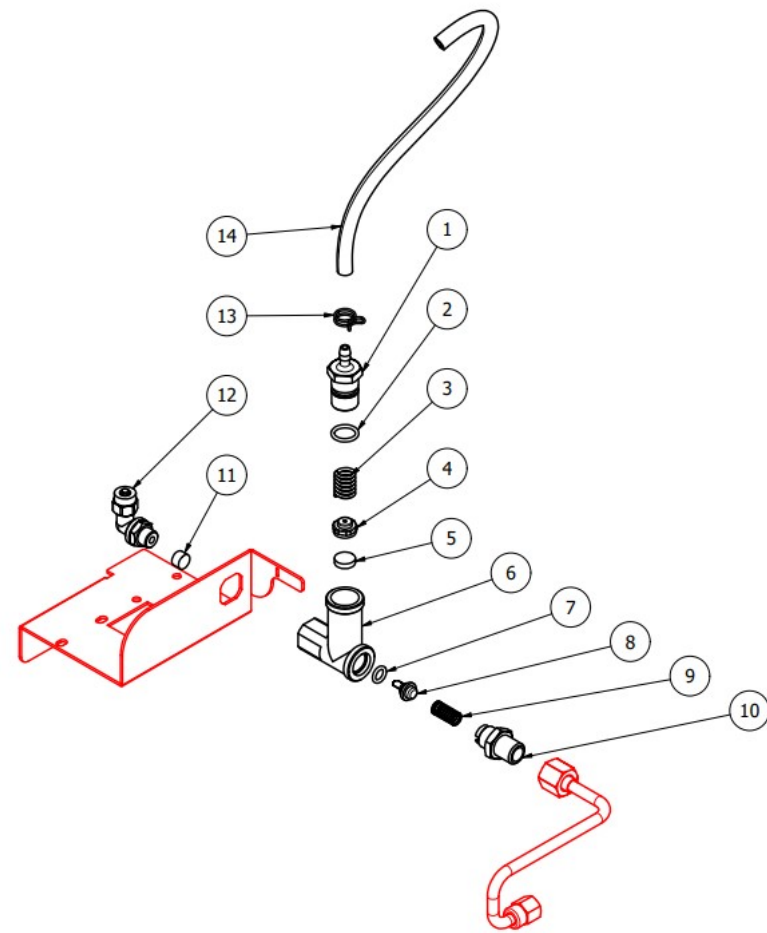

TABLE 8
OTTO DE/PM

POS	CODE	DESCRIPTION
1	5302077AL	FITTING PORT.M14X1 OTXTUBO6X4 OT57USA
2	7496052	OR GASKET 114 VITON
3	5471539	CALIBRATED SPRING D.1,6
4	5224620AL	GASKET-HOLDER ES.12X6.8 OT57USA
5	5493042	GASKET D.11X3
6	5283053TP	SURPRESSION VALVE BODY
7	7496018	OR GASKET 105
8	5224615AL	GASKET-HOLDER SURP.VALVE OT57USA
9	5471505	CALIBRATED SPRING D0.45 H22 AISI302
10	5302017AL	FITTING M12 ES16 H26.5 OT57USA
11	5471019	FILTER D8,5X5 AISI304
12	7304536TR	UNION ELBOW D6 1/8"G RUVECO
13	7611516	CLAMP 10086
14	5194554	SURPRESSION VALVE DRAIN HOSE

TABLE 8
OTTO DE/PM