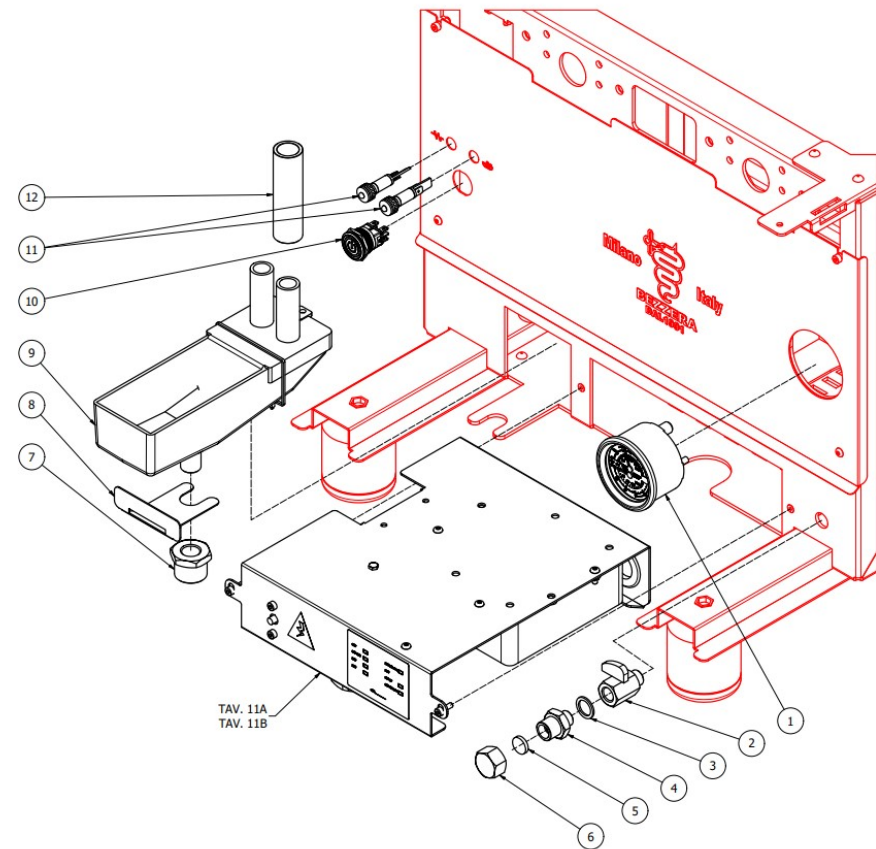

TABLE 7B

OTTO DE - With automatic steam

TABLE 8  
OTTO DE/PM

POS	CODE	DESCRIPTION
1	5302077AL	FITTING PORT.M14X1 OTXTUBO6X4 OT57USA
2	7496052	OR GASKET 114 VITON
3	5471539	CALIBRATED SPRING D.1,6
4	5224620AL	GASKET-HOLDER ES.12X6.8 OT57USA
5	5493042	GASKET D.11X3
6	5283053TP	SURPRESSION VALVE BODY
7	7496018	OR GASKET 105
8	5224615AL	GASKET-HOLDER SURP.VALVE OT57USA
9	5471505	CALIBRATED SPRING D0.45 H22 AISI302
10	5302017AL	FITTING M12 ES16 H26.5 OT57USA
11	5471019	FILTER D8,5X5 AISI304
12	7304536TR	UNION ELBOW D6 1/8"G RUVECO
13	7611516	CLAMP 10086
14	5194554	SURPRESSION VALVE DRAIN HOSE

TABLE 8  
OTTO DE/PM

TABLE 9  
OTTO DE/PM

POS	CODE	DESCRIPTION
1	7432524.01	PRESSURE GAUGE D60
2	7451504	BALL VALVE MINIBALL 1/4
3	5221869	WASHER D14 X 20 X 1.5 COPPER
4	5302078AL	FITTING 3/8
5	5492011	GASKET D15X3 ASBESTOS FREE
6	5221819	CAP NUT 3/8
7	5225294	FITTING M/F 3/4X3/8
8	5013005LW	DRAIN BOWL COVERING
9	5963038.01	ASSY DISCHARGE TANK
10	7633355SG	SWITCH 110V ON/OFF
10	7633354SG	SWITCH 230V ON/OFF
11	7633628	WHITE LAMP
12	5194671	SILICON TUBE 18X24L85

TABLE 9  
OTTO DE/PM

TABLE 10  
OTTO DE/PM

POS	CODE	DESCRIPTION
1	7371522	BLACK KNOB 137/70-M8
2	5222823CM	FERRULE 3/8
3	5225610	ARTICULATED JOINT M8
4	5964121	ASSY KNOB TAP FOR STEAM PIPE
5	5221892	NUT 3/8 STEAM TAP
6	5260207DL	TREE D12X60,5 AISI303
7	5471513	SPRING D8 H17 AISI302
8	5261801	WASHER D11
9	5494004	GASKET D12 X 6 PTFE GRAPHITIZED
10	5283058AL	TAP BODY 3/8
11	5496042	GASKET D11X4X4 EPT 70
12	5224603AL	GASKET HOLDER D12X12 OT57USA
13	5225309.01AL	FITTING M13X3/8
14	5964120	ASSY STEAM TAP + PIPE WITHOUT KNOB
15	5471532.01	SPRING FOR ARTICULATION
16	5190501	CUP FOR FITTING PTFE/GLASS
17	5494021	NUT GASKET PTFE H=1,5
18	5494020	GLOBE GASKET 14.3 PTFE
19	5221872.01	LOOSEN NUT 3/8
20	7371004	STEAM PIPE PROTECTION
21	7496096	GASKET OR. RED SILICONE
22	7496095	OR GASKET 6X1.2 EPDM70
23	5266610	4-HOLES STEAM TERMINAL AISI303
24	7479994.01	STEAM TUBE 4 HOLES