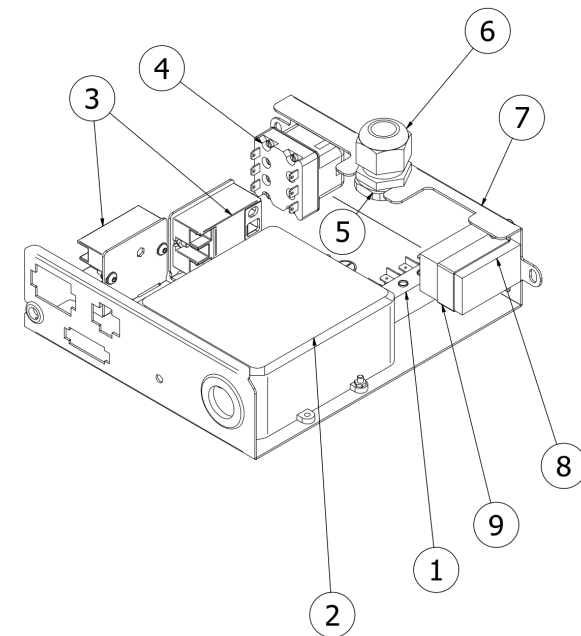

TABLE 11B  
OTTO DE (from 03/25)

TABLE 12  
OTTO DE/PM

POS	CODE	DESCRIPTION
1	5373001	COFFEE-PRESS ABS
2	7990603	CLEANING BRUSH FOR COFFEE MACHINE
3	5372101	BLACK MEASURE
4	5471038	BLIND FILTER AISI304
5	5471031.01	FILTER 1 CUP 10 GRAMS
6	5471035	FILTER 2 CUPS 20 GRAMS
7	7305006TW	SPOUT 1 WAY S/PB+PWP
8	7305007TW	SPOUT 2 WAYS WITHOUT PB+PWP
9	5471527	FILTER-HOLDER SPRING D1.2 AISI 302
10	5286016TW	FILTER-HOLDER TILTED HANDLE BZ GROUP
11	5371203	HANDLE
12	7816026	SCREW TCEI M12X60
13	7809810	SCREW PLAS FIX 45 TC POZI D.3,5X10
14	7493021	GASKET FOR LOGO HANDLE
15	5371204.01	CHROMED PLUG
16	5371205	PLATE WITH LOGO
17	5978508.02	ASSY HANDLE WITH LOGO
18	5965587.02R	ASSY FILTER-HOLDER 2TZ BZ HANDLESPOUT W/LOGO
18	5965586.02R	ASSY FILTER-HOLDER 1TZ BZ SPOUT 50°W/LOGO