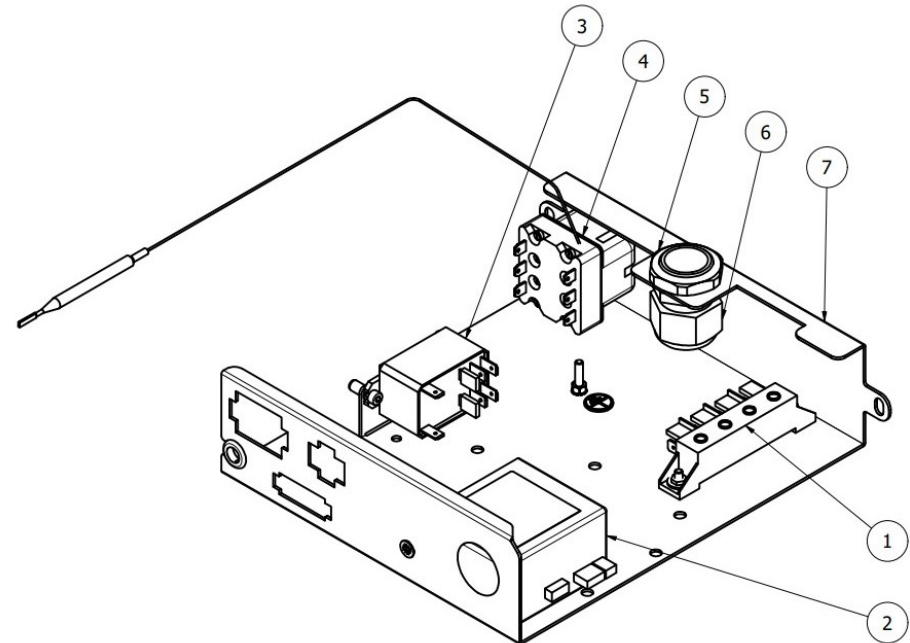

TABLE 11A
OTTO PM (up to 02/25)

POS	CODE	DESCRIPTION
1	7612514	WISE FV173 4 CONTACTS
2	7661007R	LEVEL REGULATOR 220/240V 50/60HZ
2	7661006R	LEVEL REGULATOR 100/120V 50/60HZ
3	7635423	RELAY 30A 110V
3	7635422	RELAY 30A 220/240V
4	7434001	THERMOSTAT MANUAL
5	7614004	NUT PG21 ES.30 H6 POLYAMIDE
6	7614002	CABLE-PRESS PG21 POLYAMIDE
7	5052405LL	ELECTRIC BOX W/COMPASSES

TABLE 11A
OTTO PM (up to 02/25)