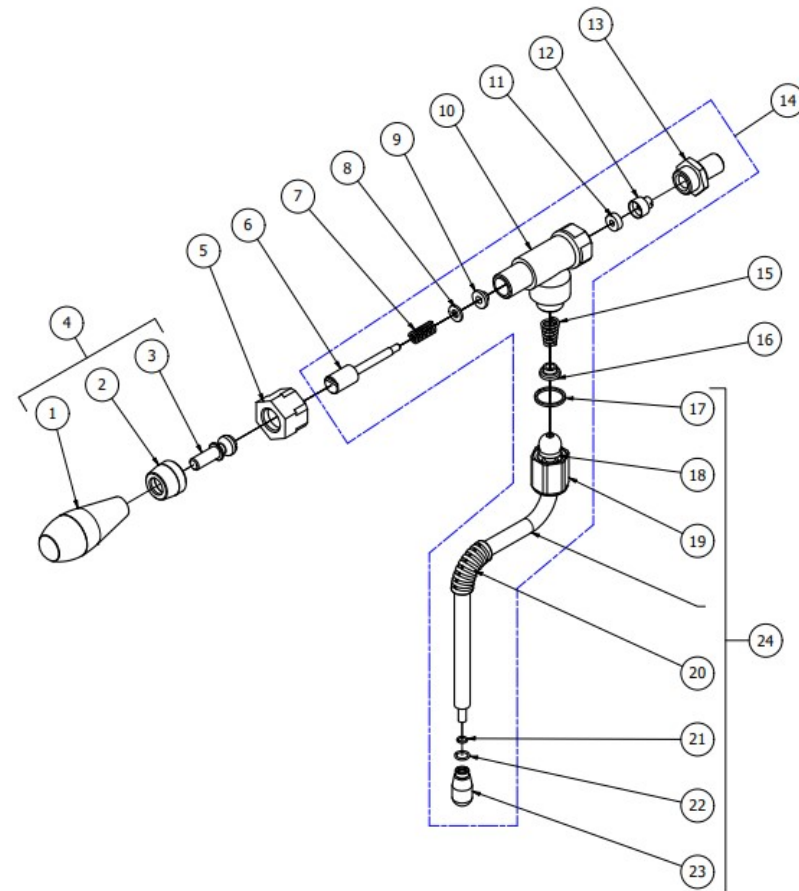

TABLE 10
OTTO DE/PM

POS	CODE	DESCRIPTION
1	7371522	BLACK KNOB 137/70-M8
2	5222823CM	FERRULE 3/8
3	5225610	ARTICULATED JOINT M8
4	5964121	ASSY KNOB TAP FOR STEAM PIPE
5	5221892	NUT 3/8 STEAM TAP
6	5260207DL	TREE D12X60,5 AISI303
7	5471513	SPRING D8 H17 AISI302
8	5261801	WASHER D11
9	5494004	GASKET D12 X 6 PTFE GRAPHITIZED
10	5283058AL	TAP BODY 3/8
11	5496042	GASKET D11X4X4 EPT 70
12	5224603AL	GASKET HOLDER D12X12 OT57USA
13	5225309.01AL	FITTING M13X3/8
14	5964120	ASSY STEAM TAP + PIPE WITHOUT KNOB
15	5471532.01	SPRING FOR ARTICULATION
16	5190501	CUP FOR FITTING PTFE/GLASS
17	5494021	NUT GASKET PTFE H=1,5
18	5494020	GLOBE GASKET 14.3 PTFE
19	5221872.01	LOOSEN NUT 3/8
20	7371004	STEAM PIPE PROTECTION
21	7496096	GASKET OR. RED SILICONE
22	7496095	OR GASKET 6X1.2 EPDM70
23	5266610	4-HOLES STEAM TERMINAL AISI303
24	7479994.01	STEAM TUBE 4 HOLES

TABLE 10
OTTO DE/PM