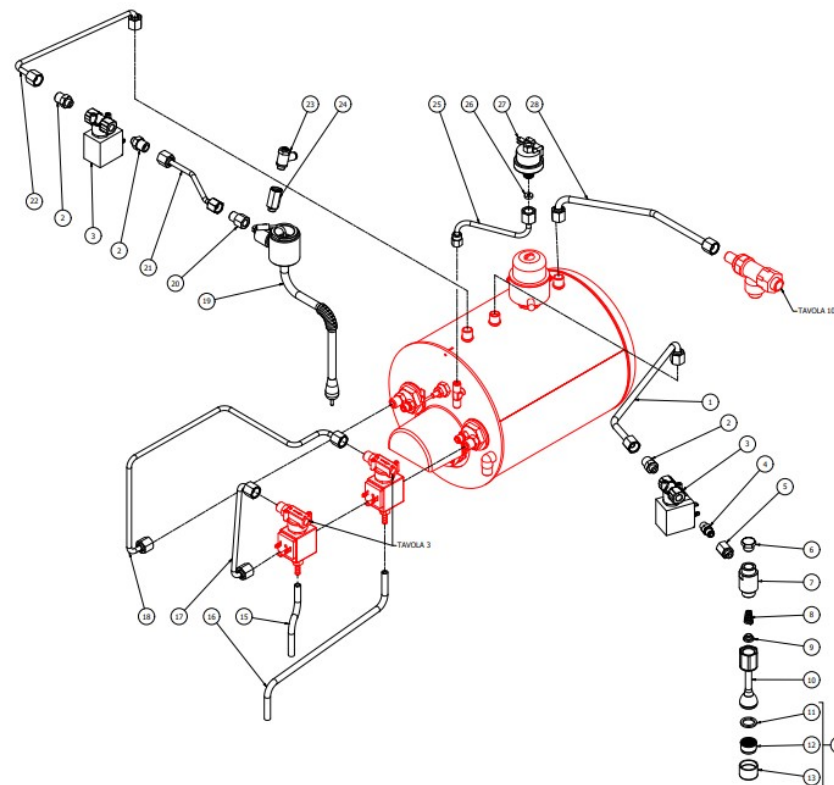

TABLE 7A  
OTTO DE/PM

TABLE 7B

OTTO DE - With automatic steam

POS	CODE	DESCRIPTION
1	5163401LL	WATER COPPER PIPE
2	5302014AL	FITTING M13X1/8
3	7702414.01	EV.2 WAYS OLAB 240V BIG COIL
3	7701121.01	SOLENOID VALVE 2WAY OLAB 110V BIG COIL
3	7702320.01	EV.2 WAY 220/230V BIG COIL
4	7304502TR	STRAIGHT FITTING 1/8
5	5225310AL	FITTING MF 1/8
6	5226405AL	PLUG 1/4
7	5222228AL	SPARKLING WATER ARCADIA SHORT
8	5471532.01	SPRING FOR ARTICULATION
9	5190501	CUP FOR FITTING PTFE/GLASS
10	5966570	WATER PIPE 14,3 H85 WITHOUT AIR FILTER
11	5493003	GASKET D20.5X15 H1.5 NBR 70SH
12	5471037	ACETALIC AIR FILTER
13	7305020TW	WATER TERMINAL
14	5226601TW	WATER HOSE TERMINAL
15	5194699	SILICON PIPE 8X5X120
16	5194540	SILICON PIPE D8X5X1.5 L=300
17	5162519LL	EXCHANGER/SOLENOID VALVE PIPE 1°GR
18	5162520LL	EXCHANGER/SOLENOID VALVE PIPE 2°GR
19	7479987	NOZZLE STEAM WITH TIMER PROBE 011
20	5225414AL	REDUCTION M12X1/8
21	5162528LL	STEAM SPEAR SOLENOID PIPE
22	5162527LL	STEAM BOILER/SOLENOID VALVE PIPE
23	7402402	REGULATOR
24	5222223	SPACER
25	5162317.01LL	PRESSOSTAT PIPE
26	5492028	GASKET D10.5X4X3
27	7433025	PRESSOSTAT XP100 1/4
28	5163400LL	RIGHT STEAM COPPER PIPE

TABLE 7B

OTTO DE - With automatic steam

TABLE 8  
OTTO DE/PM

POS	CODE	DESCRIPTION
1	5302077AL	FITTING PORT.M14X1 OTXTUBO6X4 OT57USA
2	7496052	OR GASKET 114 VITON
3	5471539	CALIBRATED SPRING D.1,6
4	5224620AL	GASKET-HOLDER ES.12X6.8 OT57USA
5	5493042	GASKET D.11X3
6	5283053TP	SURPRESSION VALVE BODY
7	7496018	OR GASKET 105
8	5224615AL	GASKET-HOLDER SURP.VALVE OT57USA
9	5471505	CALIBRATED SPRING D0.45 H22 AISI302
10	5302017AL	FITTING M12 ES16 H26.5 OT57USA
11	5471019	FILTER D8,5X5 AISI304
12	7304536TR	UNION ELBOW D6 1/8"G RUVECO
13	7611516	CLAMP 10086
14	5194554	SURPRESSION VALVE DRAIN HOSE