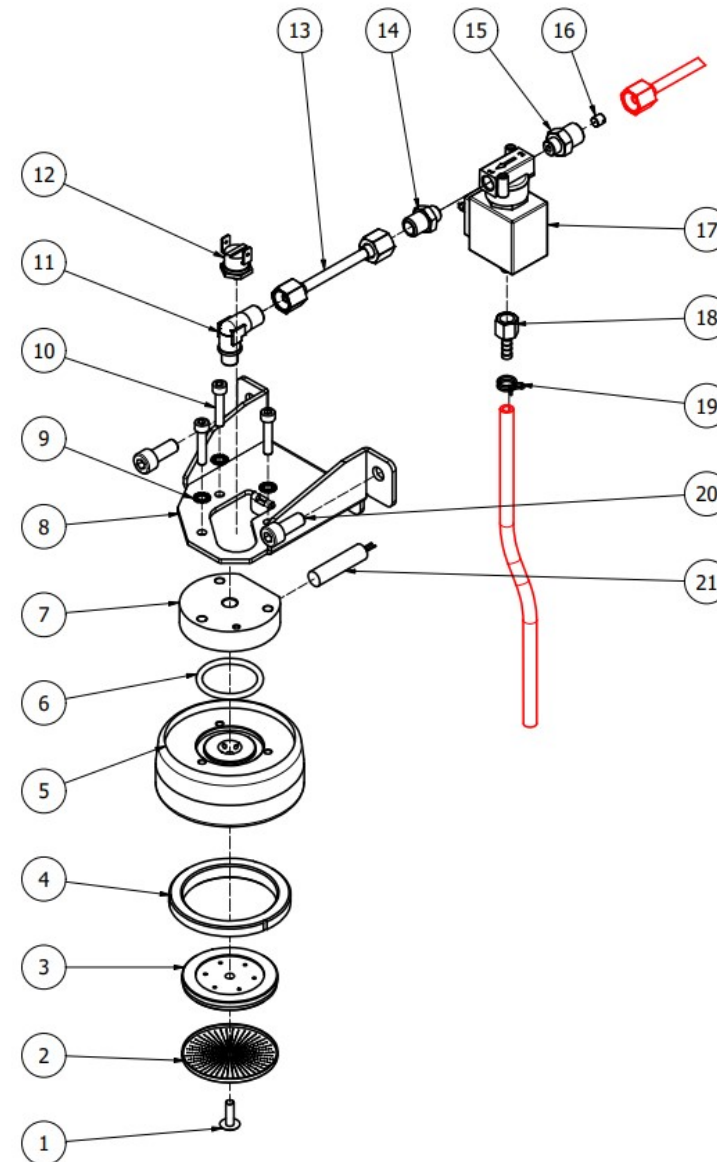

TABLE 3
OTTO DE/PM

POS	CODE	DESCRIPTION
1	7809903	SCREWS POLIERS M5X16 A4 AISI316
2	5470501	SHOWER D57 AISI 304
3	5285501AL	SHOWER-HOLDER D57 H7.5 OT60LF
4	7493008	CONICAL GASKET H9.3 NBR 90SH PEROS
5	5280502TW-AL	COUPLING RING DENICROMAL
6	7496004.01	GASKET OR 139 VITON FDA
7	5283520.02AL	CARTRIDGE FLANGE D60X14,5 OT60LF
8	5018460.01CT	SUPPORT COUPLING RING
9	7814002	NOTCHED WASHER D4
10	7816021	SCREW TCEI M5X25 UNI 5931 A2
11	5301504AL	ELBOW FITTING M12X1/8
12	7634808	THERMAL SAFETY DEVICE 250V 95°C
13	5162495LL	SOLENOID VALVE PIPE
14	5302004AL	FITTING M12X1/8
15	5302014AL	FITTING M13X1/8
16	5223003	JET M6 X 6 HOLE D0.8 OT
17	7702419R	SOLENOID VALVE ODE 3 WAYS 110/120V
17	7702418R	SOLENOID VALVE 3 WAYS ODE 230/240V 50/60HZ
18	5370313	GROUP E.VALVE DRAIN RUBBER HOLDER
19	7611516	CLAMP 10086
20	7816014	SCREW M8X20 UNI5931 A2
21	5963222	ASSY HEATING ELEMENT CARTRIDGE 110/120V
21	5963221.01	ASSY CARTRIDGE HEATING ELEMENT220/240V 100W

TABLE 3
OTTO DE/PM