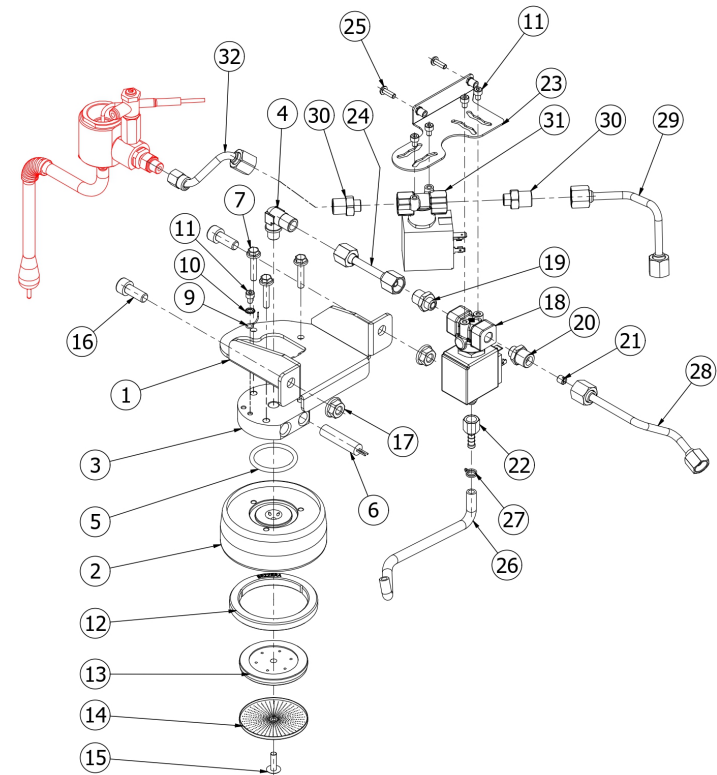

TABLE 3A

MODA 2-3gr Display w/automatic steam

POS	CODE	DESCRIPTION
1	5018460.02CT	COUPLING RING SUPPORT
2	5280502TW-AL	COUPLING RING DENICROMAL
3	5283520.03AL	CARTDRIDGE FLANGE
4	5301504AL	ELBOW FITTING M12X1/8
5	7496004.01	GASKET OR 139 VITON FDA
6	5963326	ASSY SINGLE CARTRIDGE 220/240V
7	7816031	SCREW
9	7666003	PROBE RING FOR PID
10	7814001	WASHER D4 DIN 6798A A2
11	7816017	SCREW TCEI M4X6
12	7493025	GASKET RING H8,5 65SH BLUE
13	5285501AL	SHOWER-HOLDER D57 H7.5 OT60LF
14	5470501	SHOWER D57 AISI 304
15	7809903	SCREWS POLIERS M5X16 A4 AISI316
16	7816014	SCREW M8X20 UNI5931 A2
17	7812703	NUT M8 DIN6923 INOX A2
18	7702418R	SOLENOID VALVE 3 WAYS ODE 230/240V
18	7702419R	SOLENOID VALVE 3 WAYS ODE 110/120V
19	5302090AL	FITTING M12-1/8"
20	5302091AL	FITTING M13-1/8"
21	5223003	JET M6 X 6 HOLE D0.8 OT
22	5370313	GROUP E.VALVE DRAIN RUBBER HOLDER
23	5078433LL	EV SUPPORT + EV WATER MODA W/COMPASSES
24	5162538LL	GROUP EV PIPE
25	7819901	SCREW TBEI M4X12 ISO 7380 A2 INOX
26	5194586	HOSE 8X5 L=200 SILICONE
27	7611516	CLAMP 10086
28	5162540LL	SOLENOID VALVE/EXCHANGE PIPE 1°GR
29	5162576LL	BOILER PIPE/EV. AUTOMATIC STEAM MODA
30	5302014AL	FITTING M13X1/8

TABLE 3A

MODA 2-3gr Display w/automatic steam