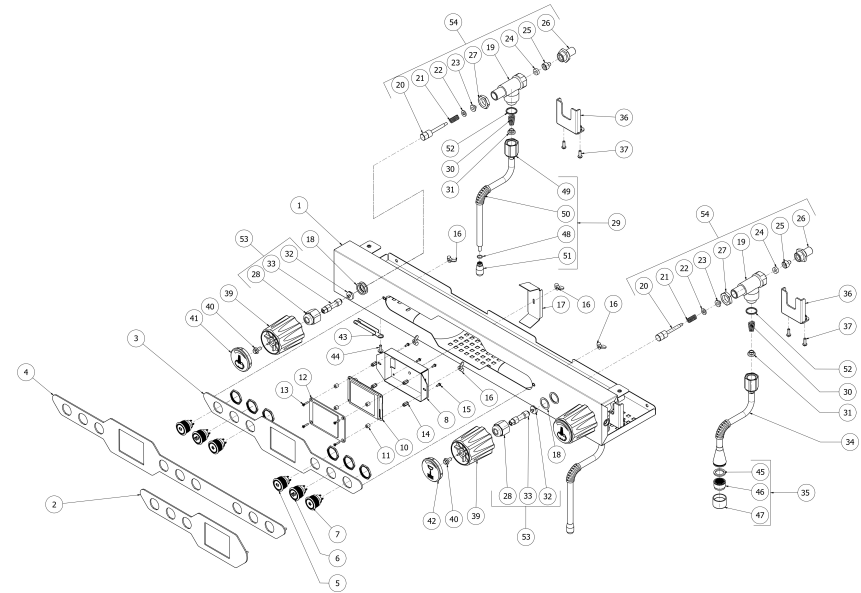

**BEZZERA**

**MODA**

TABLE 2  
MODA 1-2-3 gr DE-PM

**BEZZERA****MODA**

TABLE 2  
MODA 1-2-3 gr DE-PM

POS	CODE	DESCRIPTION
39	5471037	ACETALIC AIR FILTER
40	7305020TW	WATER TERMINAL
41	7496095	OR GASKET 6X1.2 EPDM70
42	5221872	LOOSEN NUT 3/8
43	7371004	STEAM PIPE PROTECTION
44	5266610	4-HOLES STEAM TERMINAL AISI303
45	5494021	NUT GASKET PTFE H=1,5
46	5964097	ASSY TAP ROD ARCADIA
47	5964104	ASSY TAP 3/8"G D26/22

**BEZZERA**

**MODA**

TABLE 2A  
MODA 1-2-3 gr Display

**BEZZERA**

**MODA**

TABLE 2A  
MODA 1-2-3 gr Display

POS	CODE	DESCRIPTION
20	5260205DL	SHAFT D12X60,5 AISI303
21	5471513	SPRING D8 H17 AISI302
22	5261801	WASHER D11
23	5494004	GASKET D12 X 6 PTFE GRAPHITIZED
24	5496042	GASKET D11X4X4 EPT 70
25	5224603AL	GASKET HOLDER D12X12 OT57USA
26	5225309.01AL	FITTING M13X3/8
27	5221826	NUT 3/8
28	5221882CM	CHROMED LOCKING NUT 3/8
29	7479994.01	STEAM TUBE 4 HOLES
30	5471532.01	SPRING FOR ARTICULATION
31	5190501	CUP FOR FITTING PTFE/GLASS
32	5260600	STUD
33	5220415.01	TAP AUCTION
34	5966566	WATER TUBE SEMISPHERE 14.3
35	5226601TW	WATER HOSE TERMINAL
36	5058479LL	STEAM TAP SUPPORT W/COMPASSES
37	7819901	SCREW TBEI M4X12 ISO 7380 A2 INOX
39	5371816	HANDLE D54 MATT BLACK K30
40	7819920	SCREWS TE M5X10 C/KNURLED STAINLESS
41	5373932CM	STEAM CAP D45 CHROMED
42	5373933CM	WATER PLUG D45 CHROMED
43	5053067LW	REGULATION TAP COVER
44	7809817	SCREW M4X12
45	5493003	GASKET D20.5X15 H1.5 NBR 70SH
46	5471037	ACETALIC AIR FILTER
47	7305020TW	WATER TERMINAL
48	7496095	OR GASKET 6X1.2 EPDM70
49	5221872	LOOSEN NUT 3/8
50	7371004	STEAM PIPE PROTECTION