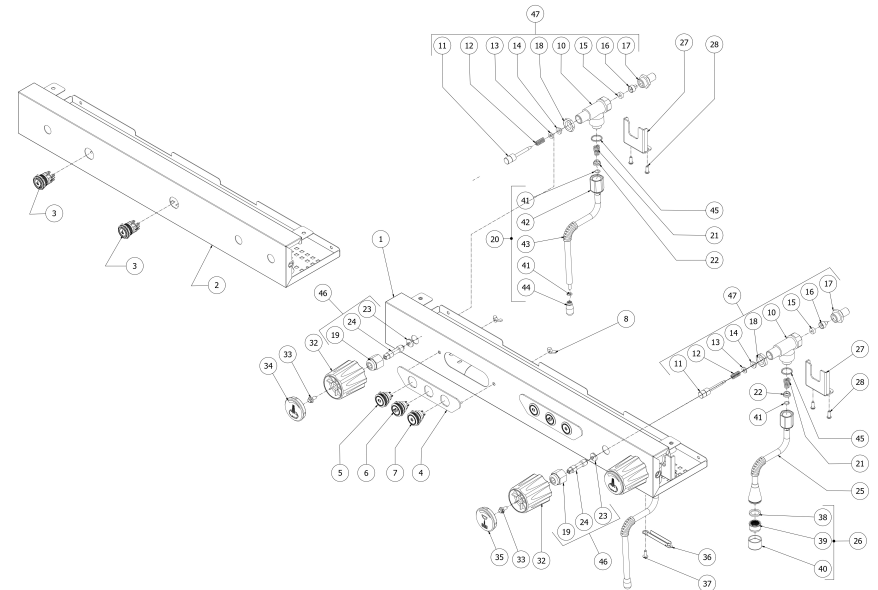

**BEZZERA**

**MODA**

TABLE 2  
MODA 1-2-3 gr DE-PM

**BEZZERA**

**MODA**

TABLE 2  
MODA 1-2-3 gr DE-PM

POS	CODE	DESCRIPTION
9	7805015	FLAT WASHER FOR TAP
10	5283058AL	TAP BODY 3/8
11	5260205DL	SHAFT D12X60,5 AISI303
12	5471513	SPRING D8 H17 AISI302
13	5261801	WASHER D11
14	5494004	GASKET D12 X 6 PTFE GRAPHITIZED
15	5496042	GASKET D11X4X4 EPT 70
16	5224603AL	GASKET HOLDER D12X12 OT57USA
17	5225309.01AL	FITTING M13X3/8
18	5221826	NUT 3/8
19	5221882CM	CHROMED LOCKING NUT 3/8
20	7479994.01	STEAM TUBE 4 HOLES
21	5471532.01	SPRING FOR ARTICULATION
22	5190501	CUP FOR FITTING PTFE/GLASS
23	5260600	STUD
24	5220415.01	TAP AUCTION
25	5966566	WATER TUBE SEMISPHERE 14.3
26	5226601TW	WATER HOSE TERMINAL
27	5058479LL	STEAM TAP SUPPORT W/COMPASSES
28	7819901	SCREW TBEI M4X12 ISO 7380 A2 INOX
29	7663648	3 KEYS CABLE MODA 1°GR
30	7663650	3 KEYS CABLE MODA 2°GR
31	7663643	3 KEYS CABLE MODA 3GR
32	5371816	HANDLE D54 MATT BLACK K30
33	7819920	SCREWS TE M5X10 C/KNURLED STAINLESS
34	5373932CM	STEAM CAP D45 CHROMED
35	5373933CM	WATER PLUG D45 CHROMED
36	5053067LW	REGULATION TAP COVER
37	7809817	SCREW M4X12
38	5493003	GASKET D20.5X15 H1.5 NBR 70SH