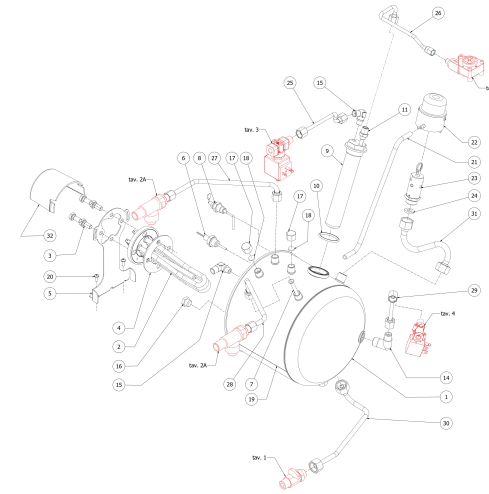

**BEZZERA**

**MODA**

TABLE 9  
MODA 1 gr Display

**BEZZERA****MODA**

TABLE 9  
MODA 1 gr Display

POS	CODE	DESCRIPTION
32	5373109	COVER HEATING ELEMENT CONTACTS

**BEZZERA****MODA**

TABLE 9  
MODA 1 gr Display

**BEZZERA**

**MODA**

TABLE 9A  
MODA 2 gr Display

POS	CODE	DESCRIPTION
1	5321025.01BL	BOILER 2GR WITH EXCHANGER D28 BRILL
2	5721130.01AL	HEATING ELEMENT 110V 1800W
2	5722248.02AL	HEATING ELEMENT 220V 4500W
3	7816423	SCREW TE M8X18 UNI5739 A2
4	5492006	GASKET D76 X 39 X 2 ASBESTOS FREE
5	5078431LW	BOILER SUPPORT
6	7666008	PROBE X THERMOPID AISI316 D3
7	5192316	PESCANTE D6X1 L=180 PTFE B2013
8	5973131LL	ASSY PROBE MAX LEVEL ARCADIA
9	5329022DC-AL	EXCHANGER 2 HOLES L=155 ARCADIA
10	5495007	COPPER GASKET D32X40
11	5963186R	ASSY INJECTOR 150MM 8 HOLES
14	5301507TR	UNION ELBOW M13X3/8
15	5301504AL	ELBOW FITTING M12X1/8
16	5226405AL	PLUG 1/4
17	5221840	CAP NUT M13 OT
18	5492020	GASKET D11.5 X 2
19	9991033	BOILER 2GR COVER
20	7809817	SCREW M4X12
21	7816401	SCREW TE M10X10 UNI 5739 A2
22	5078432LL	BOILER SUPERIOR SUPPORT W/COMP.
23	5194552	HOSE Ø 8x5 SILICONE L=500 1GR
24	5963047.01	ASSY CUP+O RING+VALVE PLUG
25	5965308	ASSY SECURITY VALVE 2,5 BAR
26	5494025	PTFE GASKET
27	5162540LL	SOLENOID VALVE/EXCHANGE PIPE 1°GR
28	5162541LL	SOLENOID VALVE/EXCHANGE PIPE 2°GR
29	5162542LL	VOLUM.COUNTER/EXCHANGE PIPE 2°GR
30	5162543LL	VOLUM.COUNTER/EXCHANGE PIPE 1°GR
31	5163413LL	LEFT STEAM PIPE