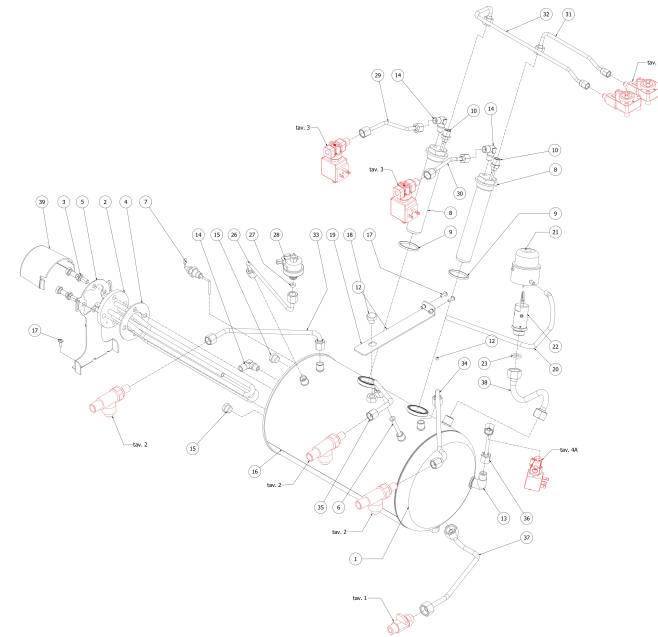

BEZZERA

MODA

TABLE 8A
MODA 2 gr DE

POS	CODE	DESCRIPTION
34	5163414LL	RIGHT STEAM PIPE
35	5163415LL	WATER PIPE
36	5162544LL	BOILER LOAD PIPE
37	5163412LL	DRAIN PIPE
38	5164096LL	SECUTRY VALVE PIPE
39	5373109	COVER HEATING ELEMENT CONTACTS

BEZZERA

MODA

TABLE 8A
MODA 2 gr DE