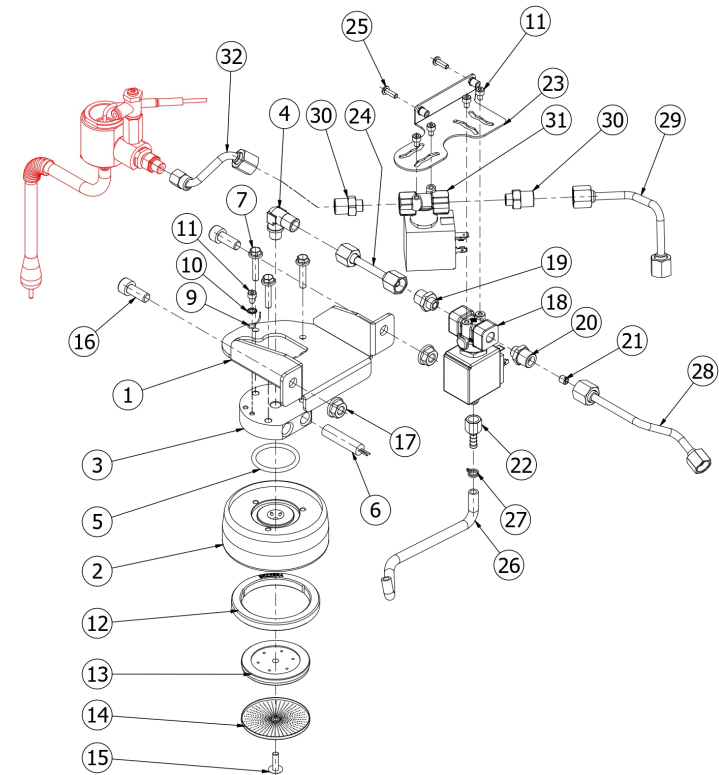

BEZZERA

MODA

TABLE 3A

MODA 2-3gr Display w/automatic steam

POS	CODE	DESCRIPTION
31	7702414.01	EV.2 WAYS OLAB 240V BIG COIL
31	7702320.01	EV.2 WAY 220/230V BIG COIL
31	7701121.01	SOLENOID VALVE 2WAY OLAB 110V BIG
32	5162577LL	BOILER PIPE/EV. AUTOMATIC STEAM MODA

BEZZERA

MODA

TABLE 3A

MODA 2-3gr Display w/automatic steam