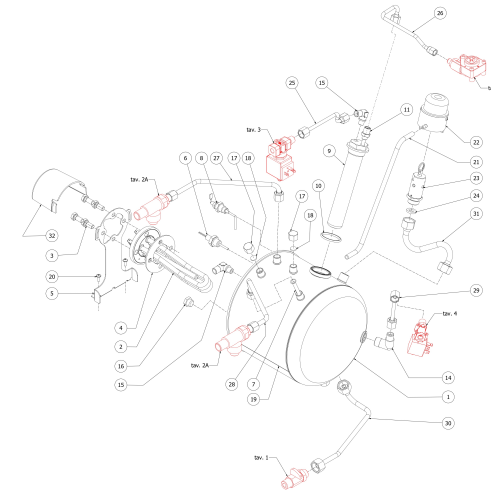

BEZZERA

MODA

TABLE 9
MODA 1 gr Display

POS	CODE	DESCRIPTION
1	5320526.01BL	ARCADIA BOILER 1GR. W/EXCHANGER
2	5722249.01AL	HEATING ELEMENT 110V 1400W
2	5722241.02AL	HEATING ELEMENT 220/240V-1850/2200W
3	7816423	SCREW TE M8X18 UNI5739 A2
4	5492006	GASKET D76 X 39 X 2 ASBESTOS FREE
5	5078431LW	BOILER SUPPORT
6	7666008	PROBE X THERMOPID AISI316 D3
7	5192316	PESCANTE D6X1 L=180 PTFE B2013
8	5973131LL	ASSY PROBE MAX LEVEL ARCADIA
9	5329022DC-AL	EXCHANGER 2 HOLES L=155 ARCADIA
10	5495007	COPPER GASKET D32X40
11	5963186R	ASSY INJECTOR 150MM 8 HOLES
14	5301507TR	UNION ELBOW M13X3/8
15	5301504AL	ELBOW FITTING M12X1/8
16	5226405AL	PLUG 1/4
17	5221840	CAP NUT M13 OT
18	5492020	GASKET D11.5 X 2
19	9991032	BOILER 1GR COVER
20	7809817	SCREW M4X12
21	5194709	SILICON PIPE
22	5963047.01	ASSY CUP+O RING+VALVE PLUG
23	5965308	ASSY SECURITY VALVE 2,5 BAR
24	5494025	PTFE GASKET
25	5162545LL	SOLENOID VALVE/EXCHANGE PIPE 1°GR
26	5162546LL	VOLUM. COUNT./EXCHANGE PIPE 1°GR
27	5163417LL	STEAM PIPE
28	5163418.01LL	WATER PIPE
29	5162544LL	BOILER LOAD PIPE
30	5163412LL	DRAIN PIPE
31	5164096LL	SECURITY VALVE PIPE

BEZZERA

MODA

TABLE 9
MODA 1 gr Display