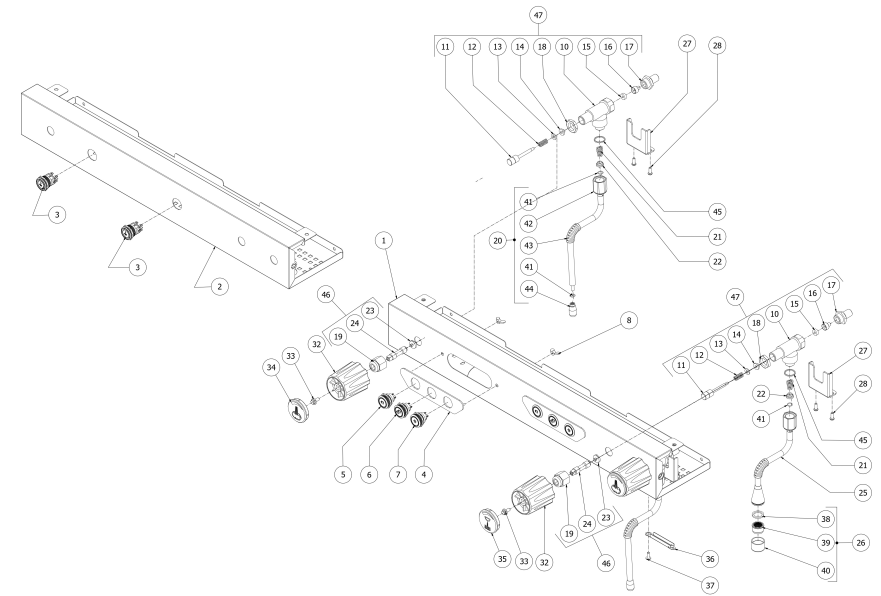

BEZZERA

MODA

TABLE 2
MODA 1-2-3 gr DE-PM

POS	CODE	DESCRIPTION
39	5471037	ACETALIC AIR FILTER
40	7305020TW	WATER TERMINAL
41	7496095	OR GASKET 6X1.2 EPDM70
42	5221872	LOOSEN NUT 3/8
43	7371004	STEAM PIPE PROTECTION
44	5266610	4-HOLES STEAM TERMINAL AISI303
45	5494021	NUT GASKET PTFE H=1,5
46	5964097	ASSY TAP ROD ARCADIA
47	5964104	ASSY TAP 3/8"G D26/22

BEZZERA

MODA

TABLE 2
MODA 1-2-3 gr DE-PM