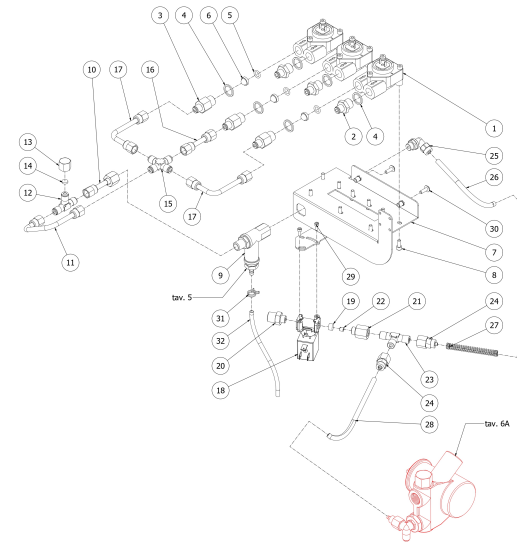

BEZZERA

MODA

TABLE 4B
MODA 3 gr DE-Display

POS	CODE	DESCRIPTION
1	7431001.01	VOLUMETRIC COUNTER+AUTOMATIC LED
2	5302088AL	FITTING 1/4
3	5302089AL	FITTING 1/4
4	5130501	COPPER WASHER 13.5X18X1,5
5	7496024	OR 2031
6	5471041	NET FILTER D11 H7 AISI304
7	5058524LL	SUPPORT VOLUMETRIC CONT. MODA 3GR W/COMPASSES
8	7816009	SCREW TCEI M4X10 UNI 5931A2
9	5965212.01AL	ASSY OPV ADJUST. 9/12 BAR
10	5162555LL	SURPRESSION VALVE PIPE MODA 3GR
11	5162565LL	TEE PIPE MODA 3GR
12	7304509TR	FITTING
13	5221835	CAP NUT 1/8
14	5492019	GASKET D8 X 2 ASBESTOS FREE
15	7304001AL	FITTING 1/8
16	5162530LL	VOL.COUNTER PIPE 2°FITTING 1/8
17	5162529LL	VOL.COUNTER PIPE 1°FITTING 1/8
18	7701123.01	EV.2 WAY 110V 25BAR SMALL COIL
18	7702322.01	EV.2WAY OLAB 220/230V 25BAR SMALL
18	7702415.01	EV.2 WAY 240V 25BAR SMALL COIL
19	5471019	FILTER D8,5X5 AISI304
20	5302014AL	FITTING M13X1/8
21	5225310AL	FITTING MF 1/8
22	5223024	JET M5X5 HOLE D0.8 OT
23	7304543TR	FITTING TEE CONICAL 1/8
24	7304538TR	FITTING
25	7304536TR	UNION ELBOW D6 1/8"G RUVECO
26	5194718	PTFE PIPE 6X110
27	5471545	SPRING COVER TUBE PTFE
28	5194703	PTFE PIPE 6X220

BEZZERA

MODA

TABLE 4B
MODA 3 gr DE-Display