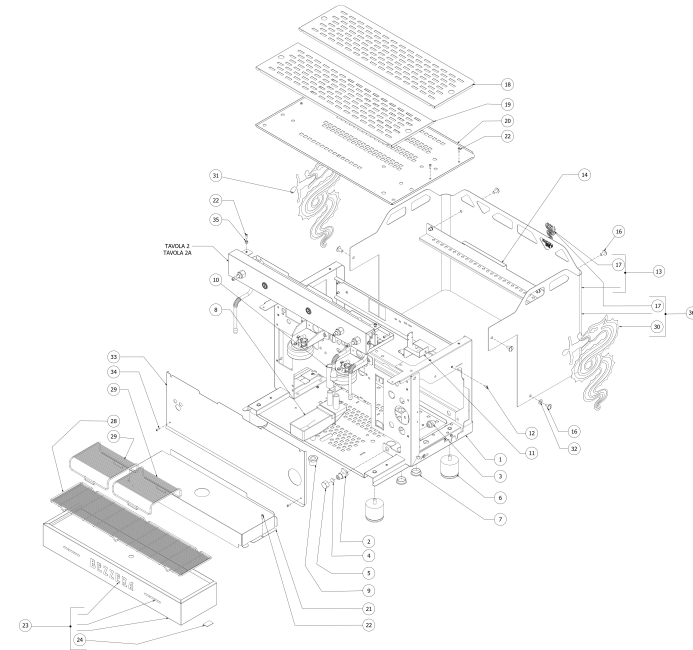

BEZZERA

MODA

POS	CODE	DESCRIPTION
1	5974643	ASSY FRAME MODA 1GR
1	5974644	ASSY FRAME MODA 2GR
1	5974645	ASSY FRAME MODA 3GR
2	7451508	SPHERE VALVE 3/8" G
3	5302011AL	FITTING 3/8
4	5492011	GASKET D15X3 ASBESTOS FREE
5	5221819	CAP NUT 3/8
6	7474215	FEET
7	7305508	BLACK PLASTIC PLUG D.30
8	5963038.01	ASSY DISCHARGE TANK
9	5225294	FITTING M/F 3/4X3/8
10	5194671	SILICON TUBE 18X24L85
11	5058522LL	SURPRESSION SUPPORT VALVE MODA PM
12	7809817	SCREW M4X12 MODA PM
13	5091734LL	MODA 1GR STAINLESS STEEL BODY W/LOGO
13	5011722LL-YI	MODA 1GR MATT WHITE BODY W/LOGO
13	5011722LL-VN	MODA 1GR MATT BLACK BODY W/LOGO
13	5091735LL	MODA 2GR STAINLESS STEEL BODY W/LOGO
13	5011723LL-YI	MODA 2GR MATT WHITE BODY W/LOGO
13	5011723LL-VN	MODA 2GR MATT BLACK BODY W/LOGO
13	5091736LL	MODA 3GR STAINLESS STEEL BODY W/LOGO
13	5011724LL-YI	MODA 3GR MATT WHITE BODY W/LOGO
13	5011724LL-VN	MODA 3GR MATT BLACK BODY W/LOGO
13	5011722LL-YV	MODA 1GR MATT GREEN BODY W/LOGO
13	5011723LL-YV	MODA 2GR MATT GREEN BODY W/LOGO
13	5011724LL-YV	MODA 3GR MATT GREEN BODY W/LOGO
14	5038442LL	SUPPORT BODYWORK 1GR W/COMPASSES
14	5038443LL	SUPPORT BODYWORK 2GR W/COMPASSES
14	5038444LL	SUPPORT BODYWORK 3GR W/COMPASSES
16	7809906DL	SCREWS POELIER M8X16 A2 AISI304

BEZZERA

MODA

TABLE 1
MODA 1-2-3 gr