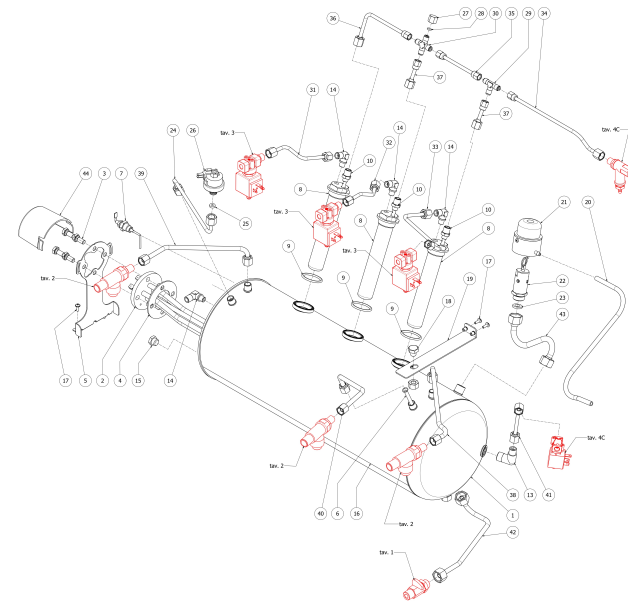

**BEZZERA**

**MODA**

TABLE 10B  
MODA 3 gr PM

**BEZZERA****MODA**TABLE 10B  
MODA 3 gr PM

POS	CODE	DESCRIPTION
33	5162549LL	3°GR EXCH./SOLENOID VALVE PIPE
34	5162561LL	3°GR TEE/SURPR.VALVE PIPE
35	5162562LL	2°GR CROSS/3°GR TEE PIPE
36	5162563LL	1°GR EXCH./2°GR CROSS PIPE
37	5162555LL	SURPRESSION VALVE/TEE PIPE
38	5163419LL	RIGHT STEAM PIPE
39	5163420LL	LEFT STEAM PIPE
40	5163421LL	WATER PIPE
41	5162544LL	BOILER LOAD PIPE
42	5163412LL	DRAIN PIPE
43	5164096LL	SECURITY VALVE PIPE
44	5373109	COVER HEATING ELEMENT CONTACTS

**BEZZERA****MODA**TABLE 10B  
MODA 3 gr PM

**BEZZERA****MODA**TABLE 11  
MODA 1-2-3 gr

POS	CODE	DESCRIPTION
1	7990603	CLEANING BRUSH FOR COFFEE MACHINE
2	5471038	BLIND FILTER AISI304
3	5471031.01	FILTER 1 CUP 10 GRAMS
4	5471035	FILTER 2 CUPS 20 GRAMS
5	5965586.03R	ASSY FILTER-HOLDER BZ GROUP 1CUP W/LOGO
5	5965587.03R	ASSY FILTER-HOLDER BZ GROUP 2CUPS W/LOGO
6	5471527	FILTER-HOLDER SPRING D1.2 AISI 302
7	5286016TW	FILTER-HOLDER TILTED HANDLE BZ
8	5371203	HANDLE
9	7493021	GASKET FOR LOGO HANDLE
10	5371204.01	CHROMED PLUG
11	5371205.01	BEZZERA VINTAGE LOGO LABEL
12	7816026	SCREW TCEI M12X60
13	7809810	SCREW PLAS FIX 45 TC POZI D.3,5X10
14	5978508.03	ASSY HANDLE WITH LOGO
15	7305006TW	SPOUT 1 WAY S/PB+PWP
16	7305007TW	SPOUT 2 WAYS WITHOUT PB+PWP
17	5302034AL	FITTING 3/8
18	5302012.01AL	STRAIGHT FITTING 3/8
19	7303503	PIPE D12.7X18.8 3/4FC L=200CM