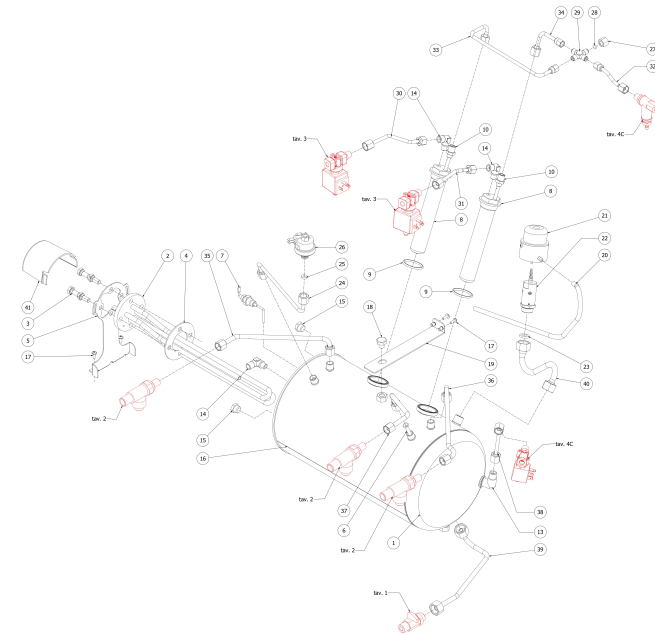

BEZZERA

MODA

TABLE 10A
MODA 2 gr PM

POS	CODE	DESCRIPTION
1	5321025.01BL	BOILER 2GR WITH EXCHANGER D28 BRILL
2	5721130.01AL	HEATING ELEMENT 110V 1800W
2	5722248.02AL	HEATING ELEMENT 220V 4500W
3	7816423	SCREW TE M8X18 UNI5739 A2
4	5492006	GASKET D76 X 39 X 2 ASBESTOS FREE
5	5078431LW	BOILER SUPPORT
6	5192316	PIPE D6X1 L=180 PTFE
7	5973131LL	ASSY PROBE MAX LEVEL ARCADIA
8	5329022DC-AL	EXCHANGER 2 HOLES L=155 ARCADIA
9	5495007	COPPER GASKET D32X40
10	5963186R	ASSY INJECTOR 150MM 8 HOLES
13	5301507TR	UNION ELBOW M13X3/8
14	5301504AL	ELBOW FITTING M12X1/8
15	5226405AL	PLUG 1/4
16	9991033	BOILER 2GR COVER
17	7809817	SCREW M4X12
18	7816401	SCREW TE M10X10 UNI 5739 A2
19	5078432LL	BOILER SUPERIOR SUPPORT W/COMP.
20	5194552	HOSE Ø 8x5 SILICONE L=500 1GR
21	5963047.01	ASSY CUP+O RING+VALVE PLUG
22	5965308	ASSY SECURITY VALVE 2,5 BAR
23	5494025	PTFE GASKET
24	5162556LL	PRESSOSTAT PIPE
25	5492028	GASKET D10.5X4X3
26	7433025	PRESSOSTAT XP100 1/4
27	5221835	CAP NUT 1/8
28	5492019	GASKET D8 X 2 ASBESTOS FREE
29	7304001AL	FITTING 1/8
30	5162540LL	SOLENOID VALVE/EXCHANGE PIPE 1°GR
31	5162541LL	SOLENOID VALVE/EXCHANGE PIPE 2°GR

BEZZERA

MODA

TABLE 10A
MODA 2 gr PM