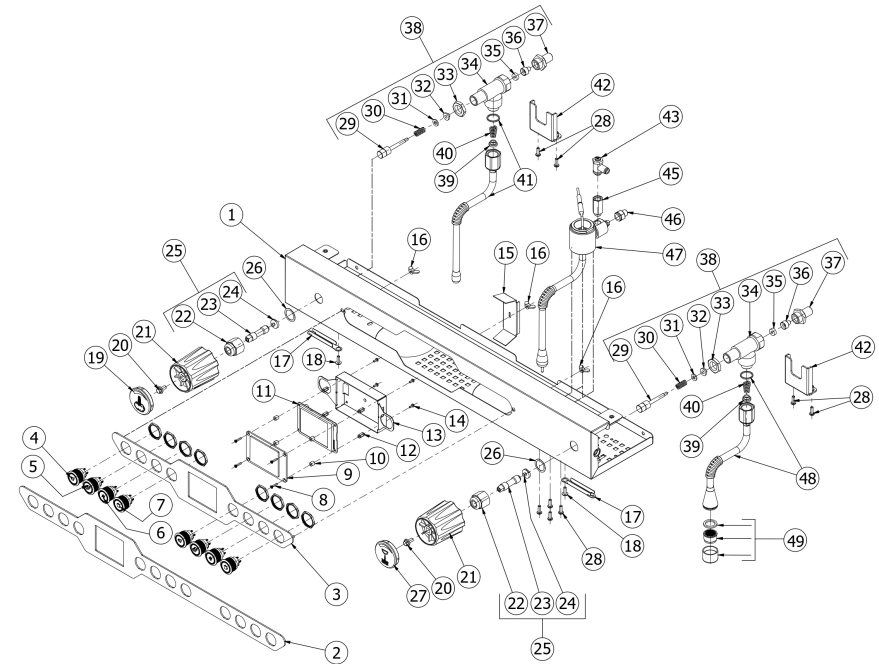

BEZZERA

MODA

TABLE 2B

MODA 2-3 gr Display w/automatic steam

POS	CODE	DESCRIPTION
30	5471513	SPRING D8 H17 AISI302
31	5261801	WASHER D11
32	5494004	GASKET D12 X 6 PTFE GRAPHITIZED
33	5221826	NUT 3/8
34	5283058AL	TAP BODY 3/8
35	5496042	GASKET D11X4X4 EPT 70
36	5224603AL	GASKET HOLDER D12X12 OT57USA
37	5225309.01AL	FITTING M13X3/8
38	5964104	ASSY TAP 3/8
39	5190501	CUP FOR FITTING PTFE/GLASS
40	5471532.01	SPRING FOR ARTICULATION
41	5220415.01	TAP AUCTION
42	5058479LL	STEAM TAP SUPPORT W/COMPASSES
43	7402402	REGULATOR
45	5222223	SPACER
46	7304517	FITTING SERTO 1/8
47	7479987	NOZZLE STEAM WITH TIMER PROBE 011
48	5966566	WATER TUBE SEMISPHERE 14.3
49	5226601TW	WATER HOSE TERMINAL

BEZZERA

MODA

TABLE 2B

MODA 2-3 gr Display w/automatic steam