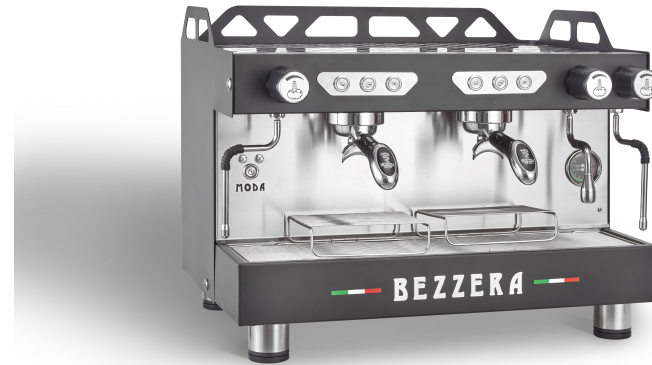

# MODA

**COD. 9942082**

**REV. 03 ed.10/25**

**BEZZERA**

**MODA**

TABLE 1  
MODA 1-2-3 gr

POS	CODE	DESCRIPTION
1	5974643	ASSY FRAME MODA 1GR
1	5974644	ASSY FRAME MODA 2GR
1	5974645	ASSY FRAME MODA 3GR
2	7451508	SPHERE VALVE 3/8" G
3	5302011AL	FITTING 3/8
4	5492011	GASKET D15X3 ASBESTOS FREE
5	5221819	CAP NUT 3/8
6	7474215	FEET
7	7305508	BLACK PLASTIC PLUG D.30
8	5963038.01	ASSY DISCHARGE TANK
9	5225294	FITTING M/F 3/4X3/8
10	5194671	SILICON TUBE 18X24L85
11	5058522LL	SURPRESSION SUPPORT VALVE MODA PM
12	7809817	SCREW M4X12 MODA PM
13	5091734LL	MODA 1GR STAINLESS STEEL BODY W/LOGO
13	5011722LL-YI	MODA 1GR MATT WHITE BODY W/LOGO
13	5011722LL-VN	MODA 1GR MATT BLACK BODY W/LOGO
13	5091735LL	MODA 2GR STAINLESS STEEL BODY W/LOGO
13	5011723LL-YI	MODA 2GR MATT WHITE BODY W/LOGO
13	5011723LL-VN	MODA 2GR MATT BLACK BODY W/LOGO
13	5091736LL	MODA 3GR STAINLESS STEEL BODY W/LOGO
13	5011724LL-YI	MODA 3GR MATT WHITE BODY W/LOGO
13	5011724LL-VN	MODA 3GR MATT BLACK BODY W/LOGO
13	5011722LL-YV	MODA 1GR MATT GREEN BODY W/LOGO
13	5011723LL-YV	MODA 2GR MATT GREEN BODY W/LOGO
13	5011724LL-YV	MODA 3GR MATT GREEN BODY W/LOGO
14	5038442LL	SUPPORT BODYWORK 1GR W/COMPASSES
14	5038443LL	SUPPORT BODYWORK 2GR W/COMPASSES
14	5038444LL	SUPPORT BODYWORK 3GR W/COMPASSES
16	7809906DL	SCREWS POELIER M8X16 A2 AISI304