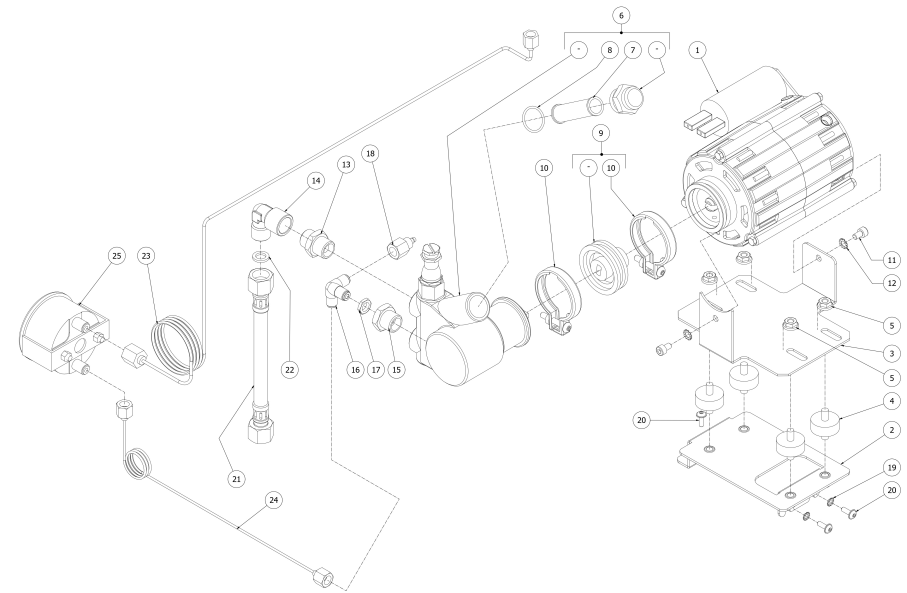

BEZZERA

MODA

TABLE 6
MODA 1 gr

POS	CODE	DESCRIPTION
1	7741005.03	ELECTRIC MOTOR 110V 25MF 50/60HZ
1	7742404.03	ELECTRIC MOTOR 220/240V 6MF 50/60HZ
2	5018477LL	MOTOR SUPPORT W/COMPASSES
3	5038457CT	MOTOR SUPPORT
4	7470601	VIBRATION-DAMPING D25X10
5	7812701	NUT M6 DIN6923 INOX A2
6	7730506	ROTARY PUMP 100L/H PA104X
7	7374005	PROCON PUMP FILTER
8	7496033	OR GASKET 2075 VITON
9	7730508	KIT PUMP 48YZ
10	7611508	PUMP CLAMP
11	7816027	SCREW TCEI M5X8 UNI5931 A2
12	7814002	NOTCHED WASHER D4
13	5302012.01AL	STRAIGHT FITTING 3/8
14	7303044TR	FITTING 3/8
15	5302057AL	FITTING 1/8
16	7304505TR	FITTING 3 WAYS 1/8
17	5221844	NUT 1/8
18	7304538TR	FITTING
19	7814001	WASHER D4 DIN 6798A A2
20	7809817	SCREW M4X12
21	7200512.02	FLEX INOX 3/8
22	7493024	GASKET D14,5
23	7400904	CAPILL.1,27X2,51X800 1/8-M12
24	7400909	PUMP CAPILLARY
25	7432524.03	PRESSURE GAUCE D60 DOUBLE SCALE

BEZZERA

MODA

TABLE 6
MODA 1 gr