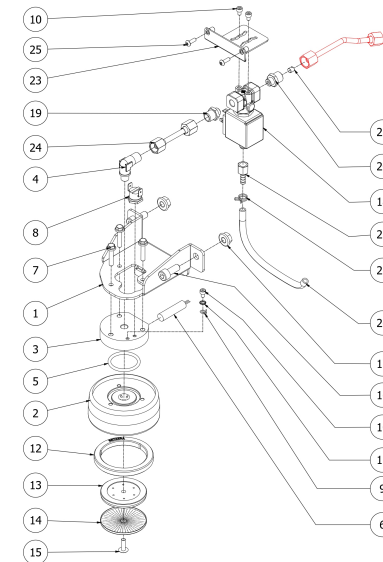

**BEZZERA**

**MODA**

TABLE 3  
MODA 1-2-3 gr

TABLE 3  
MODA 1-2-3 gr

POS	CODE	DESCRIPTION
26	5194698	SILICON PIPE (3 GROUP)
27	7611516	CLAMP 10086

TABLE 3  
MODA 1-2-3 gr

TABLE 3A

MODA 2-3gr Display w/automatic steam

POS	CODE	DESCRIPTION
1	5018460.02CT	COUPLING RING SUPPORT
2	5280502TW-AL	COUPLING RING DENICROMAL
3	5283520.03AL	CARTDRIDGE FLANGE
4	5301504AL	ELBOW FITTING M12X1/8
5	7496004.01	GASKET OR 139 VITON FDA
6	5963326	ASSY SINGLE CARTRIDGE 220/240V
7	7816031	SCREW
9	7666003	PROBE RING FOR PID
10	7814001	WASHER D4 DIN 6798A A2
11	7816017	SCREW TCEI M4X6
12	7493025	GASKET RING H8,5 65SH BLUE
13	5285501AL	SHOWER-HOLDER D57 H7.5 OT60LF
14	5470501	SHOWER D57 AISI 304
15	7809903	SCREWS POLIERS M5X16 A4 AISI316
16	7816014	SCREW M8X20 UNI5931 A2
17	7812703	NUT M8 DIN6923 INOX A2
18	7702418R	SOLENOID VALVE 3 WAYS ODE 230/240V
18	7702419R	SOLENOID VALVE 3 WAYS ODE 110/120V
19	5302090AL	FITTING M12-1/8"
20	5302091AL	FITTING M13-1/8"
21	5223003	JET M6 X 6 HOLE D0.8 OT
22	5370313	GROUP E.VALVE DRAIN RUBBER HOLDER
23	5078433LL	EV SUPPORT + EV WATER MODA W/COMPASSES
24	5162538LL	GROUP EV PIPE
25	7819901	SCREW TBEI M4X12 ISO 7380 A2 INOX
26	5194586	HOSE 8X5 L=200 SILICONE
27	7611516	CLAMP 10086
28	5162540LL	SOLENOID VALVE/EXCHANGE PIPE 1°GR
29	5162576LL	BOILER PIPE/EV. AUTOMATIC STEAM MODA
30	5302014AL	FITTING M13X1/8