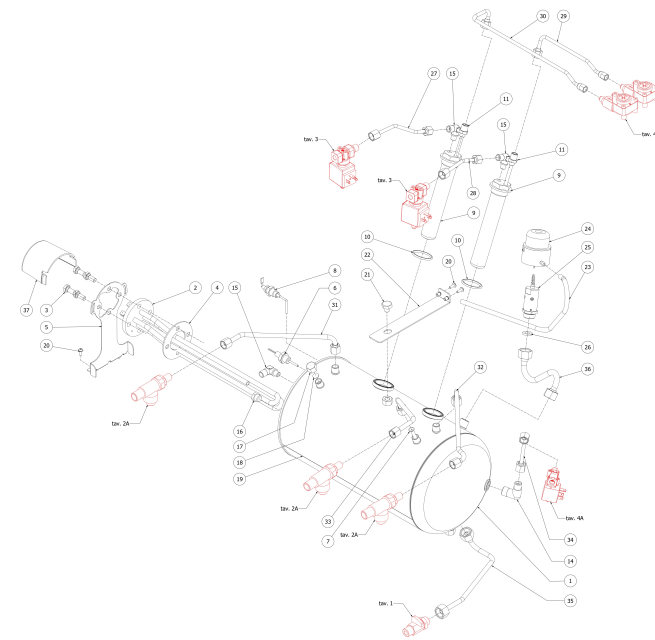

BEZZERA

MODA

TABLE 9A
MODA 2 gr Display

POS	CODE	DESCRIPTION
32	5163414LL	RIGHT STEAM PIPE
33	5163415LL	WATER PIPE
34	5162544LL	BOILER LOAD PIPE
35	5163412LL	DRAIN PIPE
36	5164096LL	SECURITY VALVE PIPE
37	5373109	COVER HEATING ELEMENT CONTACTS

BEZZERA

MODA

TABLE 9A
MODA 2 gr Display