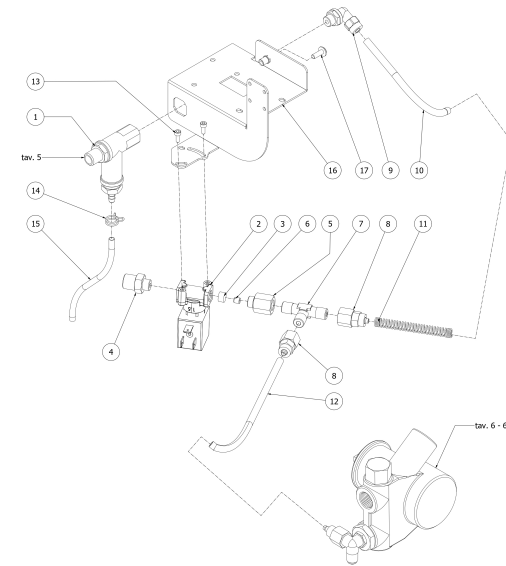

BEZZERA

MODA

TABLE 4C
MODA 1-2-3 gr PM

POS	CODE	DESCRIPTION
1	5965212.01AL	ASSY OPV ADJUST. 9/12 BAR
2	7701123.01	EV.2 WAY 110V 25BAR SMALL COIL
2	7702322.01	EV.2WAY OLAB 220/230V 25BAR SMALL
2	7702415.01	EV.2 WAY 240V 25BAR SMALL COIL
3	5471019	FILTER D8,5X5 AISI304
4	5302014AL	FITTING M13X1/8
5	5225310AL	FITTING MF 1/8
6	5223024	JET M5X5 HOLE D0.8 OT
7	7304543TR	FITTING TEE CONICAL 1/8
8	7304538TR	FITTING
9	7304536TR	UNION ELBOW D6 1/8"G RUVECO
10	5194718	PTFE PIPE 6X110
11	5471545	SPRING COVER TUBE PTFE
12	5194703	PTFE PIPE 6X220
13	7816028	SCREW TCEI M3X8
14	7611516	CLAMP 10086
15	5194666	SILICON PIPE 8X5X370 2/3 group
15	5194700	SILICON PIPE 1 group
16	5058523LL	VOLUM. CONTACT SUPPORT 1-2GRW/COMPASSES
17	7809817	SCREW M4X12

BEZZERA

MODA

TABLE 4C
MODA 1-2-3 gr PM