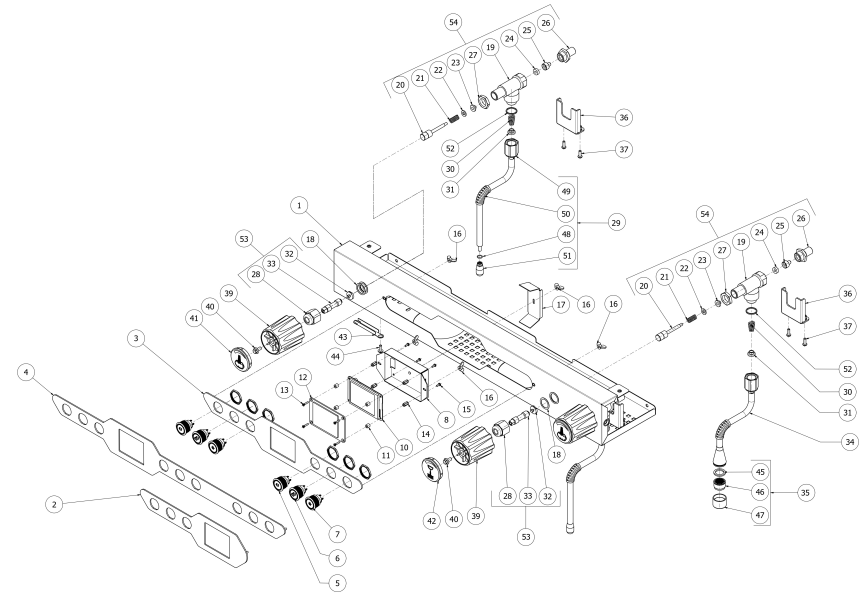

BEZZERA

MODA

TABLE 2A
MODA 1-2-3 gr Display

POS	CODE	DESCRIPTION
20	5260205DL	SHAFT D12X60,5 AISI303
21	5471513	SPRING D8 H17 AISI302
22	5261801	WASHER D11
23	5494004	GASKET D12 X 6 PTFE GRAPHITIZED
24	5496042	GASKET D11X4X4 EPT 70
25	5224603AL	GASKET HOLDER D12X12 OT57USA
26	5225309.01AL	FITTING M13X3/8
27	5221826	NUT 3/8
28	5221882CM	CHROMED LOCKING NUT 3/8
29	7479994.01	STEAM TUBE 4 HOLES
30	5471532.01	SPRING FOR ARTICULATION
31	5190501	CUP FOR FITTING PTFE/GLASS
32	5260600	STUD
33	5220415.01	TAP AUCTION
34	5966566	WATER TUBE SEMISPHERE 14.3
35	5226601TW	WATER HOSE TERMINAL
36	5058479LL	STEAM TAP SUPPORT W/COMPASSES
37	7819901	SCREW TBEI M4X12 ISO 7380 A2 INOX
39	5371816	HANDLE D54 MATT BLACK K30
40	7819920	SCREWS TE M5X10 C/KNURLED STAINLESS
41	5373932CM	STEAM CAP D45 CHROMED
42	5373933CM	WATER PLUG D45 CHROMED
43	5053067LW	REGULATION TAP COVER
44	7809817	SCREW M4X12
45	5493003	GASKET D20.5X15 H1.5 NBR 70SH
46	5471037	ACETALIC AIR FILTER
47	7305020TW	WATER TERMINAL
48	7496095	OR GASKET 6X1.2 EPDM70
49	5221872	LOOSEN NUT 3/8
50	7371004	STEAM PIPE PROTECTION

BEZZERA

MODA

TABLE 2A
MODA 1-2-3 gr Display