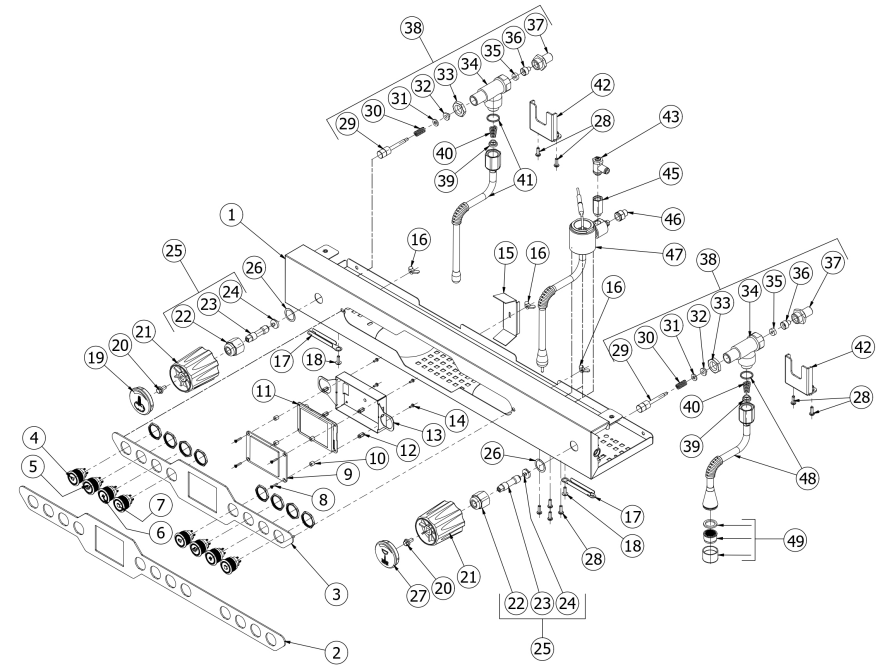

BEZZERA

MODA

TABLE 2B

MODA 2-3 gr Display w/automatic steam

POS	CODE	DESCRIPTION
1	5094970LL	MODA AUT. STEAM 4 KEYS 3GR STAINLESS STEEL FRONTAL WORK W/COMP
1	5094969LL	MODA AUT. STEAM 4 KEYS 2GR STAINLESS STEEL FRONTAL WORK W/COMP
2	5058528LL	4 KEYS MASK MODA DISPLAY 3GR
3	5058521LL	4 KEYS MASK MODA DISPLAY 2GR
4	7633356SG3	KEYBOARD 5A 250V LED 5V 1 COFFEE
5	7633356SG4	KEYBOARD 5A 250V LED 5V 2 COFFEE
6	7633356SG5	KEYBOARD 5A 250V LED 5V
7	7633356SG7	KEYBOARD 5A 250V LED 5V AUT.STEAM
8	7374019	SCREW
9	5370027	DISPLAY PLEXIGLASS
10	5191523	SPACER
11	7431517.01R	DISPLAY DWIN 2.8 W/CONNECTIONS
12	5191518	PLASTIC SPACER M2.5X10
13	5053070LW	MODA 2-3GR 4 KEYS DISPLAY COVER
14	7374016	SCREW TC M2.5X6
15	5058132LW	DISPLAY FIXING BRACKET
16	7819926	NUT M3
17	5053067LW	REGULATION TAP COVER
18	7809817	SCREW M4X12
19	5373932CM	STEAM CAP D45 CHROMED
20	7819920	SCREWS TE M5X10 C/KNURLED STAINLESS
21	5371816	HANDLE D54 MATT BLACK K30
22	5221882CM	CHROMED LOCKING NUT 3/8
23	5220415.01	TAP AUCTION
24	5260600	STUD
25	5964097	ASSY TAP ROD ARCADIA
26	7805015	FLAT WASHER FOR TAP
27	5373933CM	WATER PLUG D45 CHROMED
28	7819901	SCREW TBE1 M4X12 ISO 7380 A2 INOX
29	5260205DL	SHAFT D12X60,5 AISI303

BEZZERA

MODA

TABLE 2B

MODA 2-3 gr Display w/automatic steam