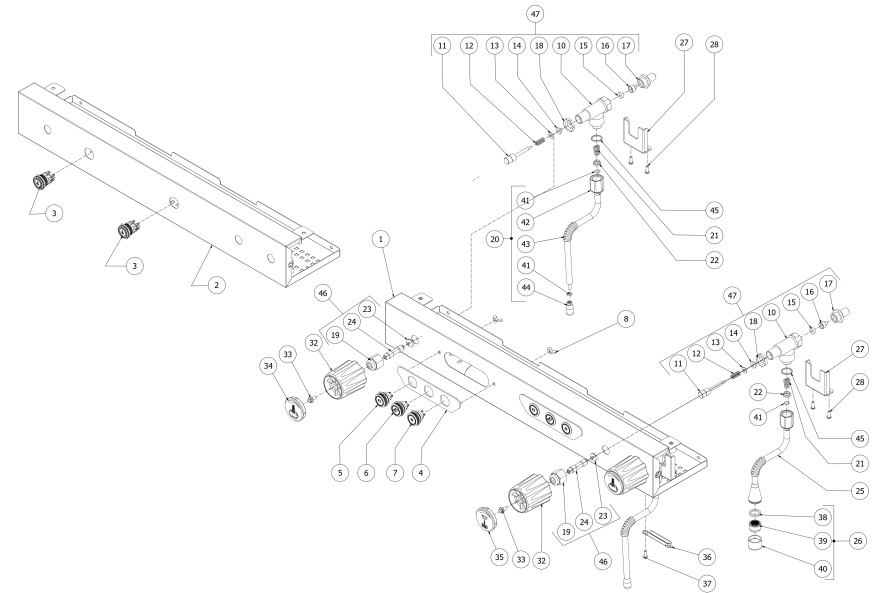

**BEZZERA**

**MODA**

TABLE 2  
MODA 1-2-3 gr DE-PM

**BEZZERA**

**MODA**

TABLE 2  
MODA 1-2-3 gr DE-PM

POS	CODE	DESCRIPTION
9	7805015	FLAT WASHER FOR TAP
10	5283058AL	TAP BODY 3/8
11	5260205DL	SHAFT D12X60,5 AISI303
12	5471513	SPRING D8 H17 AISI302
13	5261801	WASHER D11
14	5494004	GASKET D12 X 6 PTFE GRAPHITIZED
15	5496042	GASKET D11X4X4 EPT 70
16	5224603AL	GASKET HOLDER D12X12 OT57USA
17	5225309.01AL	FITTING M13X3/8
18	5221826	NUT 3/8
19	5221882CM	CHROMED LOCKING NUT 3/8
20	7479994.01	STEAM TUBE 4 HOLES
21	5471532.01	SPRING FOR ARTICULATION
22	5190501	CUP FOR FITTING PTFE/GLASS
23	5260600	STUD
24	5220415.01	TAP AUCTION
25	5966566	WATER TUBE SEMISPHERE 14.3
26	5226601TW	WATER HOSE TERMINAL
27	5058479LL	STEAM TAP SUPPORT W/COMPASSES
28	7819901	SCREW TBEI M4X12 ISO 7380 A2 INOX
29	7663648	3 KEYS CABLE MODA 1°GR
30	7663650	3 KEYS CABLE MODA 2°GR
31	7663643	3 KEYS CABLE MODA 3GR
32	5371816	HANDLE D54 MATT BLACK K30
33	7819920	SCREWS TE M5X10 C/KNURLED STAINLESS
34	5373932CM	STEAM CAP D45 CHROMED
35	5373933CM	WATER PLUG D45 CHROMED
36	5053067LW	REGULATION TAP COVER
37	7809817	SCREW M4X12
38	5493003	GASKET D20.5X15 H1.5 NBR 70SH

**BEZZERA**

**MODA**

TABLE 2  
MODA 1-2-3 gr DE-PM

**BEZZERA****MODA**

TABLE 2  
MODA 1-2-3 gr DE-PM

POS	CODE	DESCRIPTION
39	5471037	ACETALIC AIR FILTER
40	7305020TW	WATER TERMINAL
41	7496095	OR GASKET 6X1.2 EPDM70
42	5221872	LOOSEN NUT 3/8
43	7371004	STEAM PIPE PROTECTION
44	5266610	4-HOLES STEAM TERMINAL AISI303
45	5494021	NUT GASKET PTFE H=1,5
46	5964097	ASSY TAP ROD ARCADIA
47	5964104	ASSY TAP 3/8"G D26/22