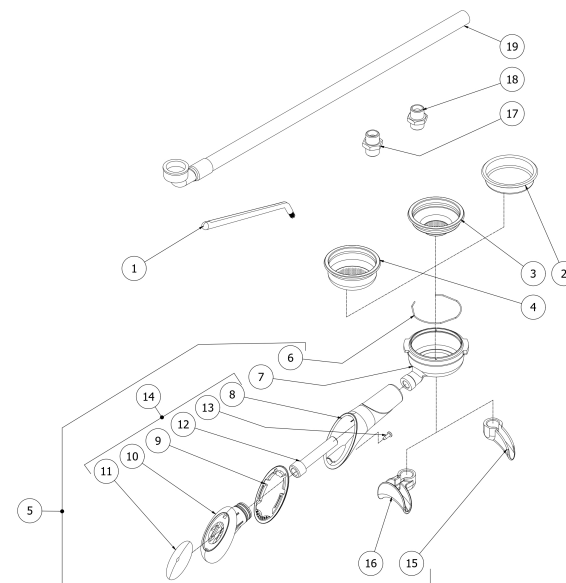

BEZZERA

MODA

TABLE 11
MODA 1-2-3 gr

POS	CODE	DESCRIPTION
1	7990603	CLEANING BRUSH FOR COFFEE MACHINE
2	5471038	BLIND FILTER AISI304
3	5471031.01	FILTER 1 CUP 10 GRAMS
4	5471035	FILTER 2 CUPS 20 GRAMS
5	5965586.03R	ASSY FILTER-HOLDER BZ GROUP 1CUP W/LOGO
5	5965587.03R	ASSY FILTER-HOLDER BZ GROUP 2CUPS W/LOGO
6	5471527	FILTER-HOLDER SPRING D1.2 AISI 302
7	5286016TW	FILTER-HOLDER TILTED HANDLE BZ
8	5371203	HANDLE
9	7493021	GASKET FOR LOGO HANDLE
10	5371204.01	CHROMED PLUG
11	5371205.01	BEZZERA VINTAGE LOGO LABEL
12	7816026	SCREW TCEI M12X60
13	7809810	SCREW PLAS FIX 45 TC POZI D.3,5X10
14	5978508.03	ASSY HANDLE WITH LOGO
15	7305006TW	SPOUT 1 WAY S/PB+PWP
16	7305007TW	SPOUT 2 WAYS WITHOUT PB+PWP
17	5302034AL	FITTING 3/8
18	5302012.01AL	STRAIGHT FITTING 3/8
19	7303503	PIPE D12.7X18.8 3/4FC L=200CM

BEZZERA

MODA

TABLE 11
MODA 1-2-3 gr