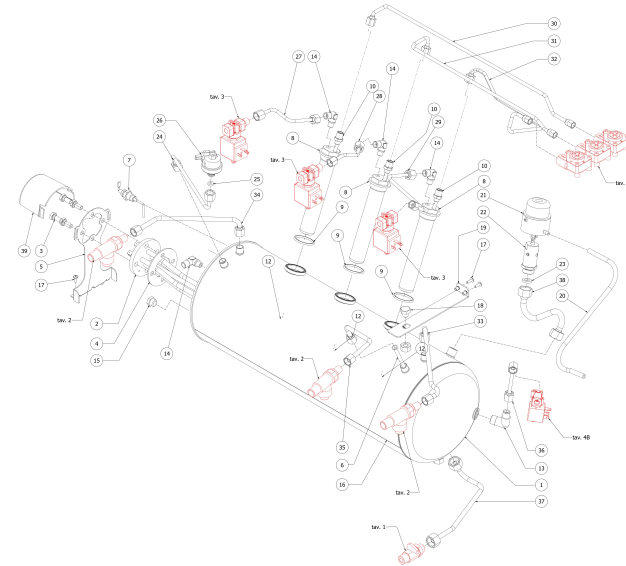

BEZZERA

MODA

TABLE 8B
MODA 3 gr DE

POS	CODE	DESCRIPTION
1	5321522.01BL	ARCADIA BOILER 3GR. W/EXCHANGER
2	5722243.02AL	HEATING ELEMENT 220/240V-4600/5450W
3	7816423	SCREW TE M8X18 UNI5739 A2
4	5492006	GASKET D76 X 39 X 2 ASBESTOS FREE
5	5078431LW	BOILER SUPPORT
6	5192316	PESCANTE D6X1 L=180 PTFE B2013
7	5973131LL	ASSY PROBE MAX LEVEL ARCADIA
8	5329022DC-AL	EXCHANGER 2 HOLES L=155 ARCADIA
9	5495007	COPPER GASKET D32X40
10	5963186R	ASSY INJECTOR 150MM 8 HOLES
13	5301507TR	UNION ELBOW M13X3/8
14	5301504AL	ELBOW FITTING M12X1/8
15	5226405AL	PLUG 1/4
16	9991034	BOILER 3GR COVER
17	7809817	SCREW M4X12
18	7816401	SCREW TE M10X10 UNI 5739 A2
19	5078432LL	BOILER SUPERIOR SUPPORT W/COMP.
20	5194646	SILICON TUBE 8X5X600
21	5963047.01	ASSY CUP+O RING+VALVE PLUG
22	5965308	ASSY SECURITY VALVE 2,5 BAR
23	5494025	PTFE GASKET
24	5162556LL	PRESSOSTAT PIPE
25	5492028	GASKET D10.5X4X3
26	7433025	PRESSOSTAT XP100 1/4
27	5162547LL	1°GR EXCH./SOLENOID VALVE PIPE
28	5162548LL	2°GR EXCH./SOLENOID VALVE PIPE
29	5162549LL	3°GR EXCH./SOLENOID VALVE PIPE
30	5162550LL	1°GR EXCH./VOLUM.COUNTER PIPE
31	5162551LL	2°GR EXCH./VOLUM.COUNTER PIPE
32	5162552LL	3°GR EXCH./VOLUM.COUNTER PIPE

BEZZERA

MODA

TABLE 8B
MODA 3 gr DE