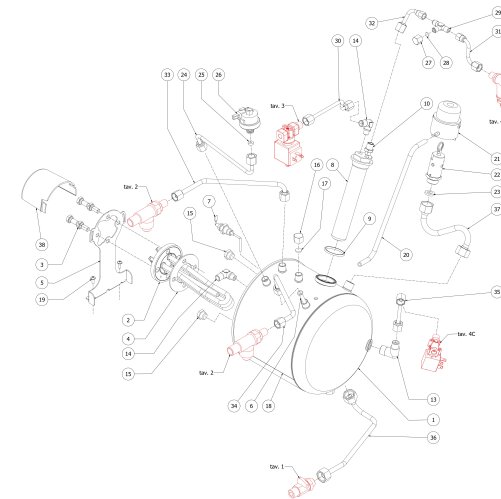

**BEZZERA**

**MODA**

TABLE 10  
MODA 1 gr PM

**BEZZERA****MODA**

TABLE 10  
MODA 1 gr PM

POS	CODE	DESCRIPTION
32	5162570LL	CROSS/EXCHANGE PIPE
33	5163417LL	STEAM PIPE
34	5163418.01LL	WATER PIPE
35	5162544LL	BOILER LOAD PIPE
36	5163412LL	DRAIN PIPE
37	5164096LL	SECURITY VALVE PIPE
38	5373109	COVER HEATING ELEMENT CONTACTS

**BEZZERA****MODA**

TABLE 10  
MODA 1 gr PM

**BEZZERA**

**MODA**

TABLE 10A  
MODA 2 gr PM

POS	CODE	DESCRIPTION
1	5321025.01BL	BOILER 2GR WITH EXCHANGER D28 BRILL
2	5721130.01AL	HEATING ELEMENT 110V 1800W
2	5722248.02AL	HEATING ELEMENT 220V 4500W
3	7816423	SCREW TE M8X18 UNI5739 A2
4	5492006	GASKET D76 X 39 X 2 ASBESTOS FREE
5	5078431LW	BOILER SUPPORT
6	5192316	PIPE D6X1 L=180 PTFE
7	5973131LL	ASSY PROBE MAX LEVEL ARCADIA
8	5329022DC-AL	EXCHANGER 2 HOLES L=155 ARCADIA
9	5495007	COPPER GASKET D32X40
10	5963186R	ASSY INJECTOR 150MM 8 HOLES
13	5301507TR	UNION ELBOW M13X3/8
14	5301504AL	ELBOW FITTING M12X1/8
15	5226405AL	PLUG 1/4
16	9991033	BOILER 2GR COVER
17	7809817	SCREW M4X12
18	7816401	SCREW TE M10X10 UNI 5739 A2
19	5078432LL	BOILER SUPERIOR SUPPORT W/COMP.
20	5194552	HOSE Ø 8x5 SILICONE L=500 1GR
21	5963047.01	ASSY CUP+O RING+VALVE PLUG
22	5965308	ASSY SECURITY VALVE 2,5 BAR
23	5494025	PTFE GASKET
24	5162556LL	PRESSOSTAT PIPE
25	5492028	GASKET D10.5X4X3
26	7433025	PRESSOSTAT XP100 1/4
27	5221835	CAP NUT 1/8
28	5492019	GASKET D8 X 2 ASBESTOS FREE
29	7304001AL	FITTING 1/8
30	5162540LL	SOLENOID VALVE/EXCHANGE PIPE 1°GR
31	5162541LL	SOLENOID VALVE/EXCHANGE PIPE 2°GR