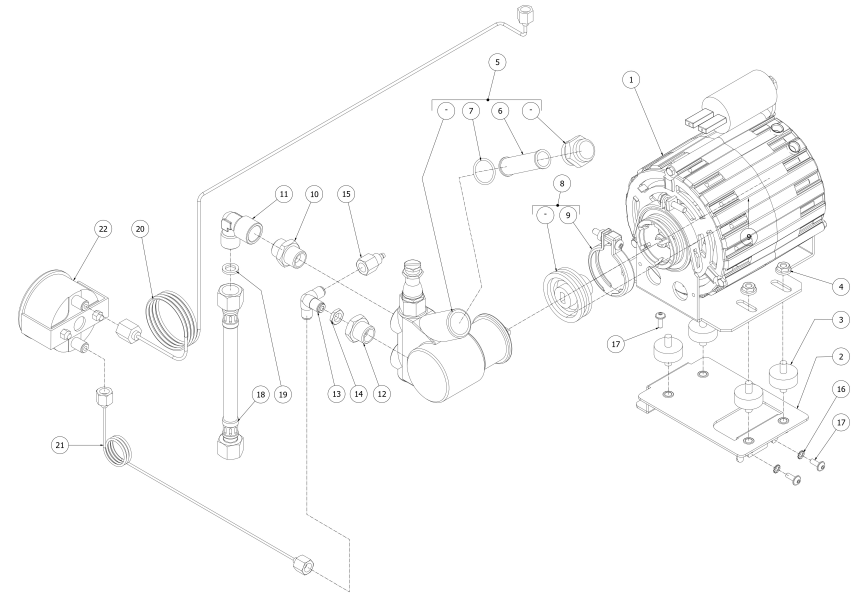

BEZZERA

MODA

TABLE 6A
MODA 2-3 gr

POS	CODE	DESCRIPTION
1	7741005.03	ELECTRIC MOTOR 110V 25MF 50/60HZ
1	7742202.02	ELECTRIC MOTOR 220/240V 10MF
2	5018477LL	MOTOR SUPPORT W/COMPASSES
3	7470601	VIBRATION-DAMPING D25X10
4	7812701	NUT M6 DIN6923 INOX A2
5	7730507	ROTARY PUMP 200L/H PA204X
6	7374005	PROCON PUMP FILTER
7	7496033	OR GASKET 2075 VITON
8	7730508	KIT PUMP 48YZ
9	7611508	PUMP CLAMP
10	5302012.01AL	STRAIGHT FITTING 3/8
11	7303044TR	FITTING 3/8
12	5302057AL	FITTING 1/8
13	7304505TR	FITTING 3 WAYS 1/8
14	5221844	NUT 1/8
15	7304538TR	FITTING
16	7814001	WASHER D4 DIN 6798A A2
17	7809817	SCREW M4X12
18	7200512.02	FLEX INOX 3/8
19	7493024	GASKET D14,5
20	7400904	CAPILL.1,27X2,51X800 1/8-M12 2 group
20	7400907	CAPILLARY 1,27X2,51X950 1/8-M12 3 group
21	7400909	PUMP CAPILLARY
22	7432524.03	PRESSURE GAUCE D60 DOUBLE SCALE

BEZZERA

MODA

TABLE 6A
MODA 2-3 gr