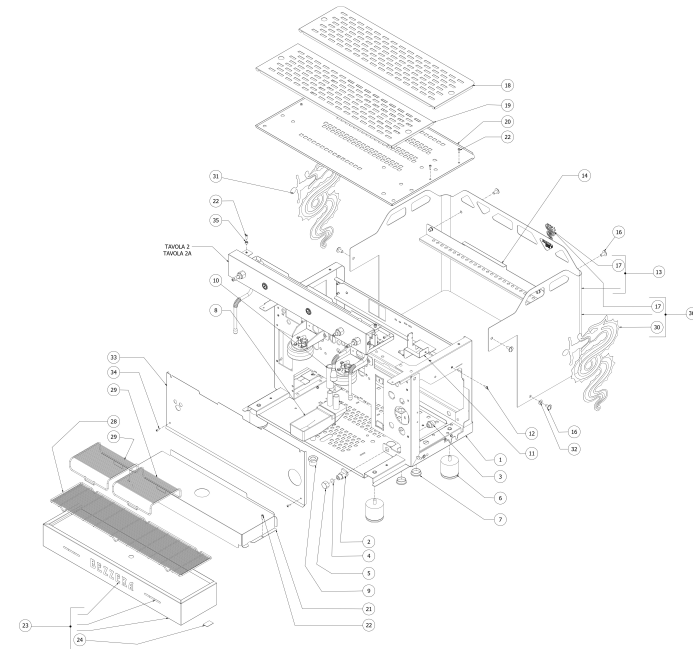

BEZZERA

MODA

TABLE 1
MODA 1-2-3 gr

POS	CODE	DESCRIPTION
28	5261006	WIRED DRAIN GRID 3GR
29	5261004	WIRED CUPS GRID
30	5521564	RIGHT BLACK ADHESIVE LOGO
30	5521569.01	RIGHT GREY ADHESIVE LOGO
31	5521565	LEFT BLACK ADHESIVE LOGO
31	5521570.01	LEFT GREY ADHESIVE LOGO
32	5494026	GASKET PTFE
33	5074927SG	MODA 1GR FRONTAL GROUP
33	5074929SG	MODA 2GR FRONTAL GROUP
33	5074931SG	MODA 3GR FRONTAL GROUP
34	7819901	SCREW TBEI M4X12 ISO 7380 A2 INOX
35	5220802	BUSHING D10 X 4.2 OT
36	5091734LL1	MODA DISPLAY 1GR STAINLESS STEEL BODY W/LOGO
36	5011722LL1-YI	MODA DISPLAY 1GR MATT WHITE BODY W/LOGO
36	5011722LL1-VN	MODA DISPLAY 1GR MATT BLACK BODY W/LOGO
36	5011722LL1-YV	MODA DISPLAY 1GR MATT GREEN BODY W/LOGO
36	5091735LL1	MODA DISPLAY 2GR STAINLESS STEEL BODY W/LOGO
36	5011723LL1-YI	MODA DISPLAY 2GR MATT WHITE BODY W/LOGO
36	5011723LL1-VN	MODA DISPLAY 2GR MATT BLACK BODY W/LOGO
36	5011723LL1-YV	MODA DISPLAY 2GR MATT GREEN BODY W/LOGO
36	5091736LL1	MODA DISPLAY 3GR STAINLESS STEEL BODY W/LOGO
36	5011724LL1-YI	MODA DISPLAY 3GR MATT WHITE BODY W/LOGO
36	5011724LL1-VN	MODA DISPLAY 3GR MATT BLACK BODY W/LOGO
36	5011724LL1-YV	MODA DISPLAY 3GR MATT GREEN BODY W/LOGO

BEZZERA

MODA

TABLE 1
MODA 1-2-3 gr