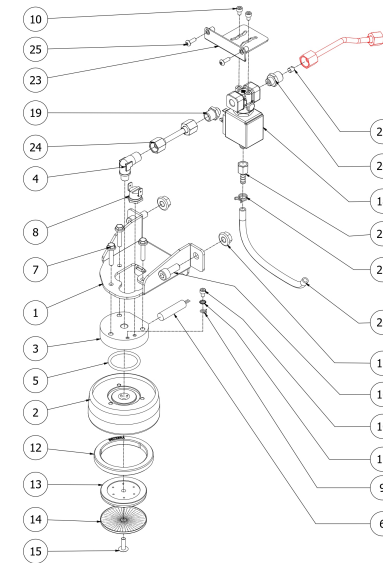

**BEZZERA**

**MODA**

TABLE 3  
MODA 1-2-3 gr

TABLE 3  
MODA 1-2-3 gr

POS	CODE	DESCRIPTION
26	5194698	SILICON PIPE (3 GROUP)
27	7611516	CLAMP 10086

TABLE 3  
MODA 1-2-3 gr

TABLE 3A

MODA 2-3gr Display w/automatic steam

POS	CODE	DESCRIPTION
1	5018460.02CT	COUPLING RING SUPPORT
2	5280502TW-AL	COUPLING RING DENICROMAL
3	5283520.03AL	CARTDRIDGE FLANGE
4	5301504AL	ELBOW FITTING M12X1/8
5	7496004.01	GASKET OR 139 VITON FDA
6	5963326	ASSY SINGLE CARTRIDGE 220/240V
7	7816031	SCREW
9	7666003	PROBE RING FOR PID
10	7814001	WASHER D4 DIN 6798A A2
11	7816017	SCREW TCEI M4X6
12	7493025	GASKET RING H8,5 65SH BLUE
13	5285501AL	SHOWER-HOLDER D57 H7.5 OT60LF
14	5470501	SHOWER D57 AISI 304
15	7809903	SCREWS POLIERS M5X16 A4 AISI316
16	7816014	SCREW M8X20 UNI5931 A2
17	7812703	NUT M8 DIN6923 INOX A2
18	7702418R	SOLENOID VALVE 3 WAYS ODE 230/240V
18	7702419R	SOLENOID VALVE 3 WAYS ODE 110/120V
19	5302090AL	FITTING M12-1/8"
20	5302091AL	FITTING M13-1/8"
21	5223003	JET M6 X 6 HOLE D0.8 OT
22	5370313	GROUP E.VALVE DRAIN RUBBER HOLDER
23	5078433LL	EV SUPPORT + EV WATER MODA W/COMPASSES
24	5162538LL	GROUP EV PIPE
25	7819901	SCREW TBEI M4X12 ISO 7380 A2 INOX
26	5194586	HOSE 8X5 L=200 SILICONE
27	7611516	CLAMP 10086
28	5162540LL	SOLENOID VALVE/EXCHANGE PIPE 1°GR
29	5162576LL	BOILER PIPE/EV. AUTOMATIC STEAM MODA
30	5302014AL	FITTING M13X1/8