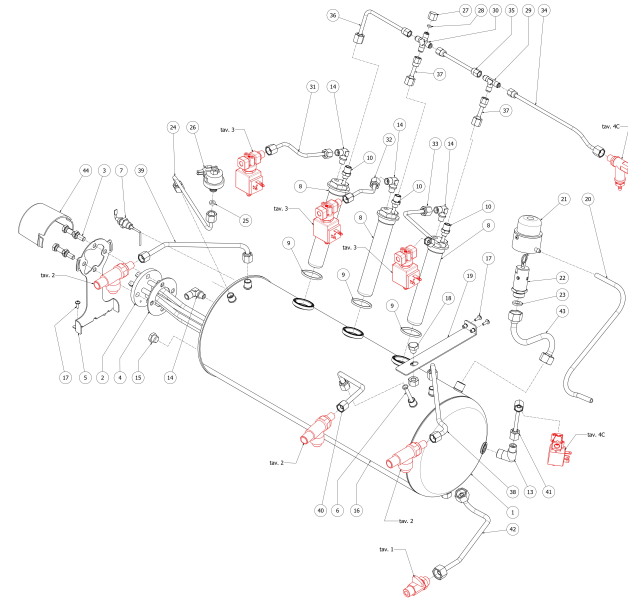

BEZZERA

MODA

TABLE 10B
MODA 3 gr PM

POS	CODE	DESCRIPTION
1	5321522.01BL	ARCADIA BOILER 3GR. W/EXCHANGER
2	5722243.02AL	HEATING ELEMENT 220/240V-4600/5450W
3	7816423	SCREW TE M8X18 UNI5739 A2
4	5492006	GASKET D76 X 39 X 2 ASBESTOS FREE
5	5078431LW	BOILER SUPPORT
6	5192316	PESCANTE D6X1 L=180 PTFE B2013
7	5973131LL	ASSY PROBE MAX LEVEL ARCADIA
8	5329022DC-AL	EXCHANGER 2 HOLES L=155 ARCADIA
9	5495007	COPPER GASKET D32X40
10	5963186R	ASSY INJECTOR 150MM 8 HOLES
13	5301507TR	UNION ELBOW M13X3/8
14	5301504AL	ELBOW FITTING M12X1/8
15	5226405AL	PLUG 1/4
16	9991034	BOILER 3GR COVER
17	7809817	SCREW M4X12
18	7816401	SCREW TE M10X10 UNI 5739 A2
19	5078432LL	BOILER SUPERIOR SUPPORT W/COMP.
20	5194646	SILICON TUBE 8X5X600
21	5963047.01	ASSY CUP+O RING+VALVE PLUG
22	5965308	ASSY SECURITY VALVE 2,5 BAR
23	5494025	PTFE GASKET
24	5162556LL	PRESSOSTAT PIPE
25	5492028	GASKET D10.5X4X3
26	7433025	PRESSOSTAT XP100 1/4
27	5221835	CAP NUT 1/8
28	5492019	GASKET D8 X 2 ASBESTOS FREE
29	7304509TR	FITTING
30	7304001AL	FITTING 1/8
31	5162547LL	1°GR EXCH./SOLENOID VALVE PIPE
32	5162548LL	2°GR EXCH./SOLENOID VALVE PIPE

BEZZERA

MODA

TABLE 10B
MODA 3 gr PM