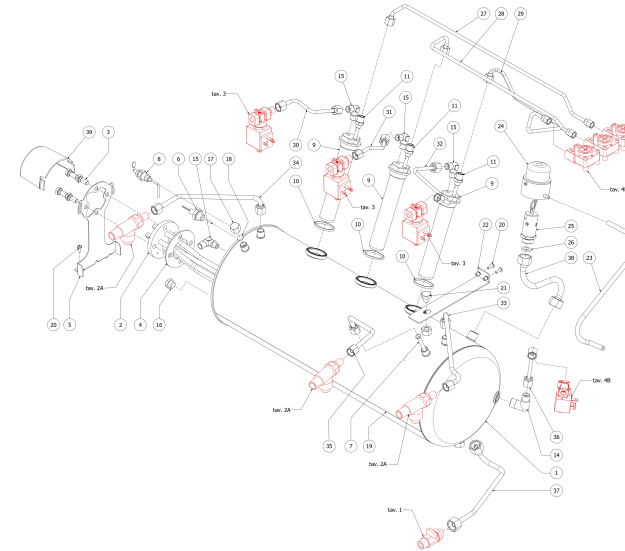

BEZZERA

MODA

TABLE 9B
MODA 3 gr DISPLAY

POS	CODE	DESCRIPTION
1	5321522.01BL	ARCADIA BOILER 3GR. W/EXCHANGER
2	5722243.02AL	HEATING ELEMENT 220/240V-4600/5450W
3	7816423	SCREW TE M8X18 UNI5739 A2
4	5492006	GASKET D76 X 39 X 2 ASBESTOS FREE
5	5078431LW	BOILER SUPPORT
6	7666008	PROBE X THERMOPID AISI316 D3
7	5192316	PESCANTE D6X1 L=180 PTFE B2013
8	5973131LL	ASSY PROBE MAX LEVEL ARCADIA
9	5329022DC-AL	EXCHANGER 2 HOLES L=155 ARCADIA
10	5495007	COPPER GASKET D32X40
11	5963186R	ASSY INJECTOR 150MM 8 HOLES
14	5301507TR	UNION ELBOW M13X3/8
15	5301504AL	ELBOW FITTING M12X1/8
16	5226405AL	PLUG 1/4
17	5221840	CAP NUT M13 OT
18	5492020	GASKET D11.5 X 2
19	9991034	BOILER 3GR COVER
20	7809817	SCREW M4X12
21	7816401	SCREW TE M10X10 UNI 5739 A2
22	5078432LL	BOILER SUPERIOR SUPPORT W/COMP.
23	5194646	SILICON TUBE 8X5X600
24	5963047.01	ASSY CUP+O RING+VALVE PLUG
25	5965308	ASSY SECURITY VALVE 2,5 BAR
26	5494025	PTFE GASKET
27	5162547LL	1°GR EXCH./SOLENOID VALVE PIPE
28	5162548LL	2°GR EXCH./SOLENOID VALVE PIPE
29	5162549LL	3°GR EXCH./SOLENOID VALVE PIPE
30	5162550LL	1°GR EXCH./VOLUM.COUNTER PIPE
31	5162551LL	2°GR EXCH./VOLUM.COUNTER PIPE
32	5162552LL	3°GR EXCH./VOLUM.COUNTER PIPE

BEZZERA

MODA

TABLE 9B
MODA 3 gr DISPLAY