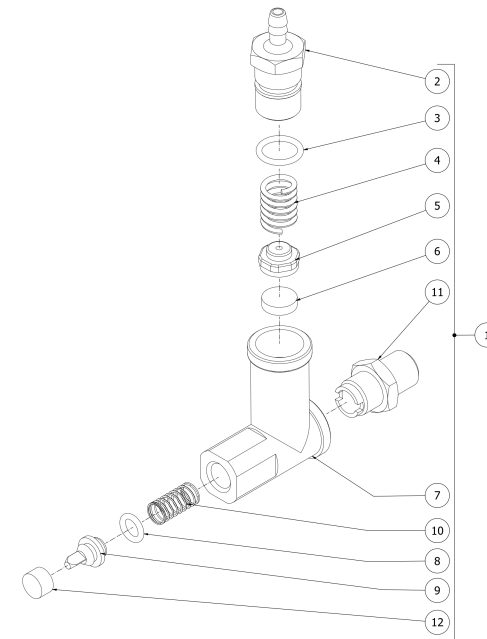

BEZZERA

MODA

TABLE 5
MODA 1-2-3 gr

POS	CODE	DESCRIPTION
1	5965212.01AL	ASSY OPV ADJUST. 9/12 BAR
2	5302077AL	FITTING PORT.M14X1 OTXTUBO6X4 OT57U
3	7496052	OR GASKET 114 VITON
4	5471539	CALIBRATED SPRING D.1,6
5	5224620AL	GASKET-HOLDER ES.12X6.8 OT57USA
6	5493042	GASKET D.11X3
7	5283053TP	SURPRESSION VALVE BODY
8	7496018	OR GASKET 105
9	5224615AL	GASKET-HOLDER SURP.VALVE OT57USA
10	5471505	CALIBRATED SPRING D0.45 H22 AISI302
11	5302017AL	FITTING M12 ES16 H26.5 OT57USA
12	5471019	FILTER D8,5X5 AISI304

BEZZERA

MODA

TABLE 5
MODA 1-2-3 gr