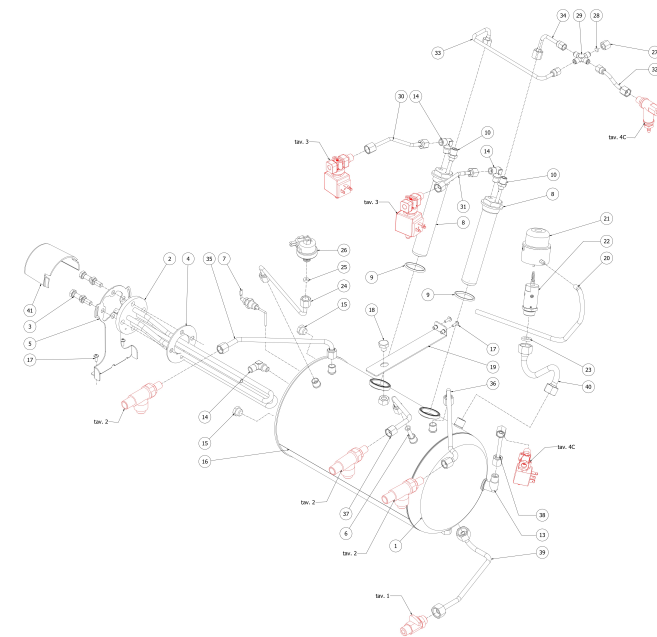

BEZZERA

MODA

TABLE 10A
MODA 2 gr PM

POS	CODE	DESCRIPTION
32	5162557LL	CROSS/SURP.VALVE PIPE
33	5162558LL	CROSS/EXCHANGER PIPE
34	5162559LL	CROSS/EXCHANGER PIPE
35	5163413LL	LEFT STEAM PIPE
36	5163414LL	RIGHT STEAM PIPE
37	5163415LL	WATER PIPE
38	5162544LL	BOILER LOAD PIPE
39	5163412LL	DRAIN PIPE
40	5164096LL	SECURITY VALVE PIPE
41	5373109	COVER HEATING ELEMENT CONTACTS

BEZZERA

MODA

TABLE 10A
MODA 2 gr PM