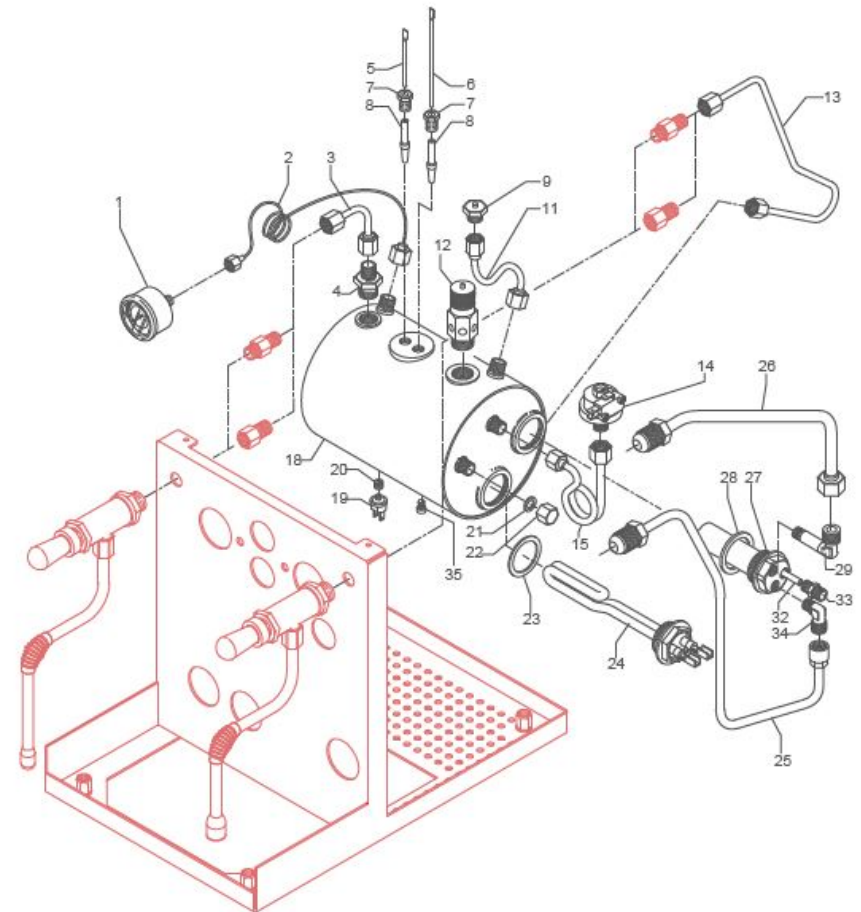

BEZZERA

MAGICA

TABLE 3 - (up to 18/03/2021)
MAG1S

POS	CODE	DESCRIPTION
1	7432522	PRESSURE GAUGE D40 3BAR
2	7400908	PRESSURE GAUGE CAPILLARY
2	7400910	BOILER CAPILLARY PID VERSION
3	5162234LL	STEAM TAP HOSE
3	5162395LL	STEAM TAP HOSE
4	5225412AL	FITTING
4	5302005AL	STRAIGHT FITTING 3/8
5	5265819	LEVEL PROBE D3 X 80 X 6.3
6	5265812	MINIMUM LEVEL PROBE D3 X 110 X 4.8
7	5225205	STRAIGHT FITTING M10 OT
8	5192001	PROBE SHEATH D8 X 45 HOLE D3 PTFE
9	7452511.01	ANTI-PRESSURE VALVE RC OT + TF
11	5162239.02LL	VALVE HOSE
12	7452510.02R	ASSEMBLY SAFETY VALVE
13	5162233LL	WATER TAP HOSE
14	7433013	PRESSOSTAT XP/100 1/4
15	5162235R	PRESSURE SWITCH HOSE
18	5320501.02BL	ASSEMBLY BOILER POLISHED
19	7434009	THERMOSTAT MANUAL 16A 135°C
20	5227007	DOWEL M8 X 6 HOLE M4
21	5492008	GASKET D10.5 X 2
22	5221813	CAP NUT M12
23	5492025	GASKET D42x32x2 PTFE
24	5721127AL	HEATING ELEMENT 1350 110V
24	5722240.01AL	HEATING ELEMENT COPPER 220/240V - 1250/1450W
25	5163204LL	BOTTOM HEATING HOSE
26	5164067.01LL	UPPER HEATING HOSE
27	5329020DC-AL	EXCHANGER 3 HOLES
28	5495007	GASKET D32 X 3 BRASS
29	5301521TR	UNION ELBOW 1/8

BEZZERA

MAGICA

TABLE 3 - (up to 18/03/2021)
MAG1S