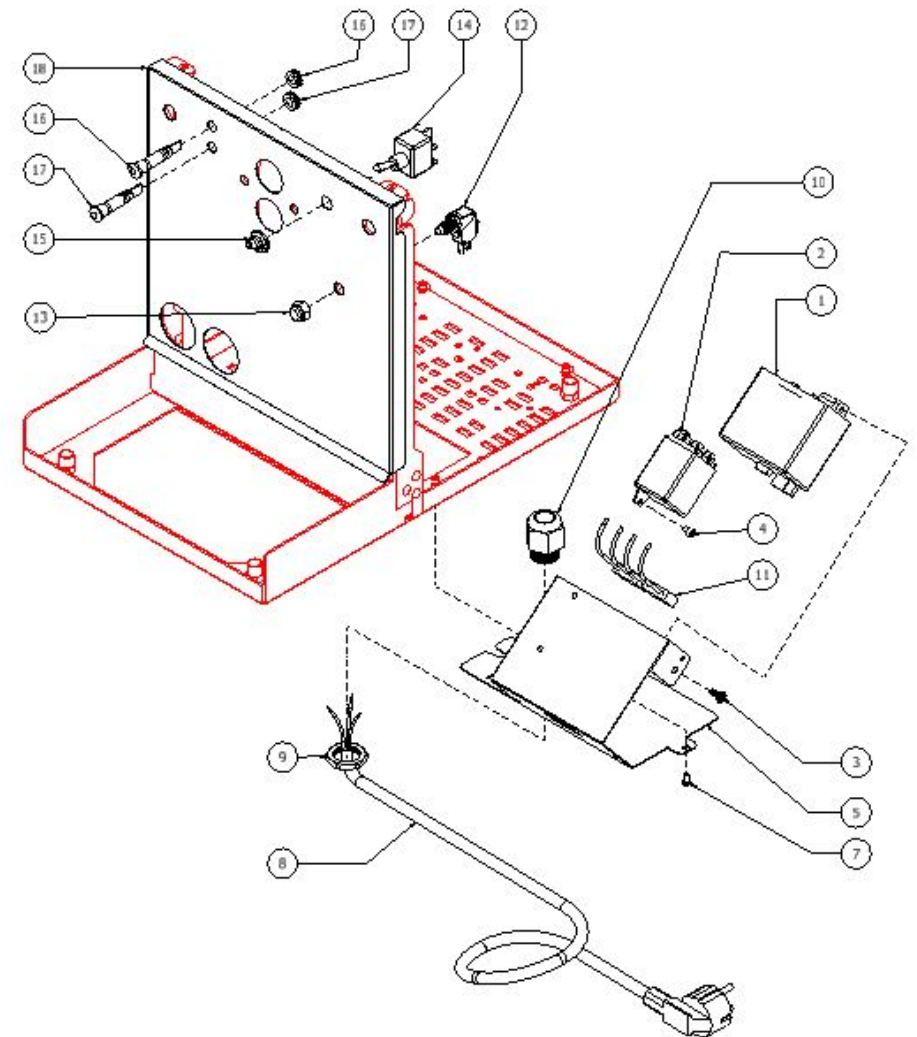

TABLE 4 - (up to 28/01/2014)
MAG1S

TABLE 5 - (from 01/12/2015)
MAG1S

POS	CODE	DESCRIPTION
1	7661006R	LEVEL REGULATOR 100/120V 50/60HZ
1	7661007R	LEVEL REGULATOR 220/240V 50/60HZ
2	7635418	RELAY 16A 110V
2	7635419	RELAY 16A 220/230V
2	7635420	RELAY 16A 240V
3	7819404	TAPPING SCREW TPS D4.8X16 UNI 6955 A2
4	7816017	SCREW TCEI M4X6
5	5035709.02LL	ELECTRIC PARTS SUPPORT PLATE
7	7819908	SCREW TTEI M4X8
8	7555001	CABLE WITH SCHUKO PLUG
8	7551003	CABLE WITH USA PLUG 250V 20A
8	7551001	CABLE WITH USA PLUG 125V 15A
8	7555003	CABLE WITH SWITZERLAND PLUG
8	7552001	CABLE WITH AUSTRALIAN PLUG
9	7614006	NUT PG13,5
10	7614007	CABLE-PRESS PG13,5
11	7663012R	FILTER RC 0,22MF 100 0HM UL
12	7633906.01	MICRO SWITCH
13	5221875CM	NUT M10X0,75
14	7633326	BIPOLAR SWITCH LEVER
15	7372507	SWTCH PROTECTION PLASTIC
16	7633624	GREEN LAMP
17	7633625	ORANGE LAMP
18	5074468.01SG	GROUP FRONTAL STAINLESS STEEL POLISHED

TABLE 5 - (from 01/12/2015)
MAG1S

TABLE 5 - (up to 30/11/2015)
MAG1S

POS	CODE	DESCRIPTION
1	7661006R	LEVEL REGULATOR 100/120V 50/60HZ
1	7661007R	LEVEL REGULATOR 220/240V 50/60HZ
2	7635418	RELAY 16A 110V
2	7635419	RELAY 16A 220/230V
2	7635420	RELAY 16A 240V
3	7819404	TAPPING SCREW TPS D4.8X16 UNI 6955 A2
4	7816017	SCREW TCEI M4X6
5	5035709.02LL	ELECTRIC PARTS SUPPORT PLATE
6	7814001	WASHER D4 DIN 6798A A2
7	7819908	SCREW TTEI M4X8
8	7551001	CABLE WITH USA PLUG 125V 15A
8	7551003	CABLE WITH USA PLUG 250V 20A
8	7555001	CABLE WITH SCHUKO PLUG
8	7552001	CABLE WITH AUSTRALIAN PLUG
8	7555003	CABLE WITH SWITZERLAND PLUG
9	7614006	NUT PG13,5
10	7614007	CABLE-PRESS PG13,5
11	7663012R	FILTER RC
12	7633906.01	MICROSWITCH 250V
13	5221875CM	NUT M10X0,75
14	7633326	BIPOLEAR SWITCH LEVER
15	7372507	SWTCH PROTECTION PLASTIC
16	7633622	GREEN LAMP 110/240V
17	7633621	ORANGE LAMP 110/240V