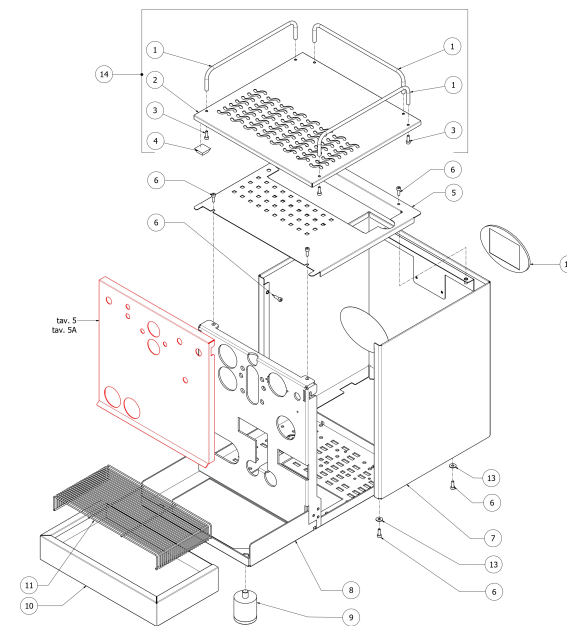

MAGICA

COD. 9942049.05

REV. 01 ed.02/26

TABLE 1
MAG 1S

POS	CODE	DESCRIPTION
1	5163205.01CM	CUP-HEATER
2	5074631.01LW	CUPS-HEATER GRID STAINLESS STEEL POLISHED
3	7818604	TE D4.2X13 SELF-TIGHT SCREW
4	7474221	SQUARE FOOT
5	5056301LW	CUPS-HEATER TANK
6	7816002	SCREW TCEI M4X12
7	5344023.01	BODY STAINLESS STEEL POLISHED
8	5340003.05LL	CHASSIS BLACK
8	5340019LL	MAGICA PM PID CHASSIS
9	7474218	FEET M10 D40X46
10	5340513	DRIP TRAY STAINLESS STEEL POLISHED
11	5261012	DIP TRAY GRID
13	7815005	FLAT WASHER D4.5X12 A2 AISI304
14	5961727.01	ASSEMBLY CUPS-HEATER
15	5521512	BEZZERA LABEL

TABLE 1
MAG 1S

TABLE 2 - (up to 10/03/2019)
MAG1S

POS	CODE	DESCRIPTION
1	7373006.04R	TANK
2	7812001	CAP NUT M4 STAINLESS STEEL
3	7374004	WASHER D4 NYLON
4	7819912	SCREW M4X6
5	5194540	HOSE 8X5 L=300 SILICONE
6	5224414.01AL	RUBBER-HOLDER D7,5
7	7496073.01	OR GASKET 115 EP856
8	5471521.01	COUPLING SPRING
9	5471509	BALL 7/32" AISI 304
10	5224617AL	GASKET-HOLDER D14.5 X 25 OT
11	5963009.03	ASSEMBLY TANK SUPPORT
15	5221830	NUT M20 H5 OT
16	5225228.01AL	FITTING M20 H28.5 OT
17	7826206	SCREW TCI M3X30 UNI 6107 OT
18	5225246AL	FITTING 1/8"G CONIC ES.10 H33 OT
19	5194529	CRISTAL HOSE D6 X 9 L=150MM
20	7611512	CLAMP
21	7731025.01	VIBRATION PUMP OL PLUS 100V 50/60HZ
21	7731024.01	VIBRATION PUMP OL PLUS 120V 60HZ
21	7731026.01	VIBRATION PUMP OL PLUS 220V 50/60HZ
21	7731023.01	VIBRATION PUMP OL PLUS 230V 50HZ
21	7731027.01	VIBRATION PUMP OL PLUS 240V 50HZ
22	7303006	RUBBER-HOLDER FITTING
23	7303036TR	STRAIGHT FITTING 1/8
24	7634816	THERMIC SAFETY DEVICE 100°C AUTOMATIC
25	7470602	VIBRATION-DAMPING
27	7815003	PLAIN WASHER D5 UNI 6592 A2
28	7816004	SCREW TCEI M4 X 16
29	7701123.01	EV.2 WAY OLAB 110V 25BAR SMALL COIL
29	7702322.01	EV.2WAY OLAB 220/230V 25BAR SMALL COIL