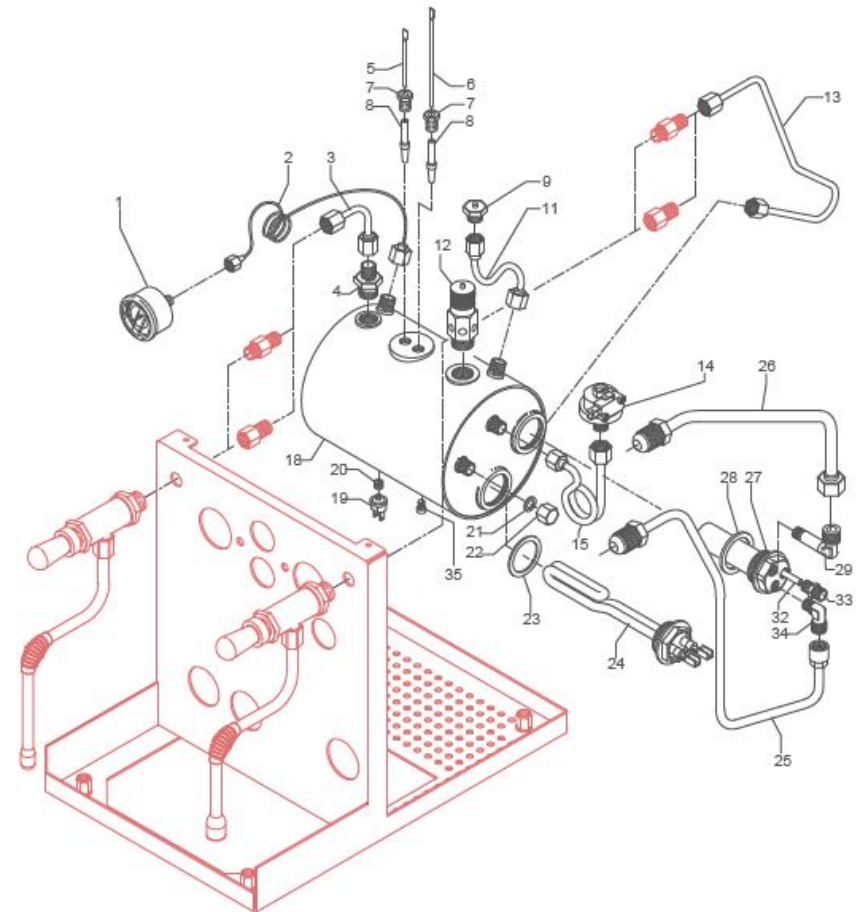

BEZZERA**MAGICA**

TABLE 3 - (up to 18/03/2021)
MAG1S

TABLE 3 - (from 07/10/2025)
MAG1S

POS	CODE	DESCRIPTION
1	7432522	PRESSURE GAUGE D40 3BAR
2	7400908	BOILER CAPILLARY
2	7400910	BOILER CAPILLARY PID VERSION
3	5162234.01LL	STEAM TAP HOSE
3	5162395.01LL	STEAM TAP HOSE
4	5302005AL	STRAIGHT FITTING 3/8
4	5225412AL	FITTING FOR TEMPERATURE PROBE
5	5265826	LEVEL PROBE
7	5225205	STRAIGHT FITTING M10 OT
8	5192001	PROBE SHEATH D8 X 45 HOLE D3 PTFE
9	7452511.01	ANTI-PRESSURE VALVE RC OT + TF
11	5162239.02LL	VALVE HOSE
12	7452510.02R	ASSEMBLY SAFETY VALVE
13	5162496.01LL	WATER PIPE
14	7433013	PRESSOSTAT XP/100 1/4
15	5162235.01LL	PRESSURE SWITCH HOSE
18	5320501.02BL	ASSEMBLY BOILER POLISHED
19	7434009	THERMOSTAT MANUAL 16A 135°C
20	5227007	DOWEL M8 X 6 HOLE M4
21	5492008	GASKET D10.5 X 2
22	5221813	CAP NUT M12
23	5492025	GASKET D42x32x2 PTFE
24	5721127AL	COPPER HEATING ELEMENT 110V 1350W
24	5722240AL	HEATING ELEMENT 220/240V-1250/1450W OT60
25	5163204LL	BOTTOM HEATING HOSE
26	5164067.01LL	UPPER HEATING HOSE
27	5329020DC-AL	EXCHANGER 3 HOLES
28	5495007	GASKET D32 X 3 BRASS
29	5301521TR	UNION ELBOW 1/8
32	5192301	SUCTION HOSE D6 L=130MM PTFE

TABLE 3 - (from 07/10/2025)
MAG1S

TABLE 3 - (from 07/10/2025)
MAG1S

POS	CODE	DESCRIPTION
33	5302006AL	STRAIGHT FITTING 1/8
34	5301520TR	UNION ELBOW 1/8
35	5227012	SCREW TE M8X7.5
36	5221819	CAP NUT 3/8
37	5492011	GASKET D15X3 ASBESTOS FREE
38	5058505LL	BOILER DRAIN SUPPORT W/COMPASSES
39	5302035AL	FITTING 3/8
40	7451504	BALL VALVE MINIBALL 1/4
41	5162498LL	BOILER DRAIN PIPE
42	5302092AL	FITTING M13-M10
43	5192325	DRAW OUT D6X1
44	5492028	GASKET D10.5X4X3