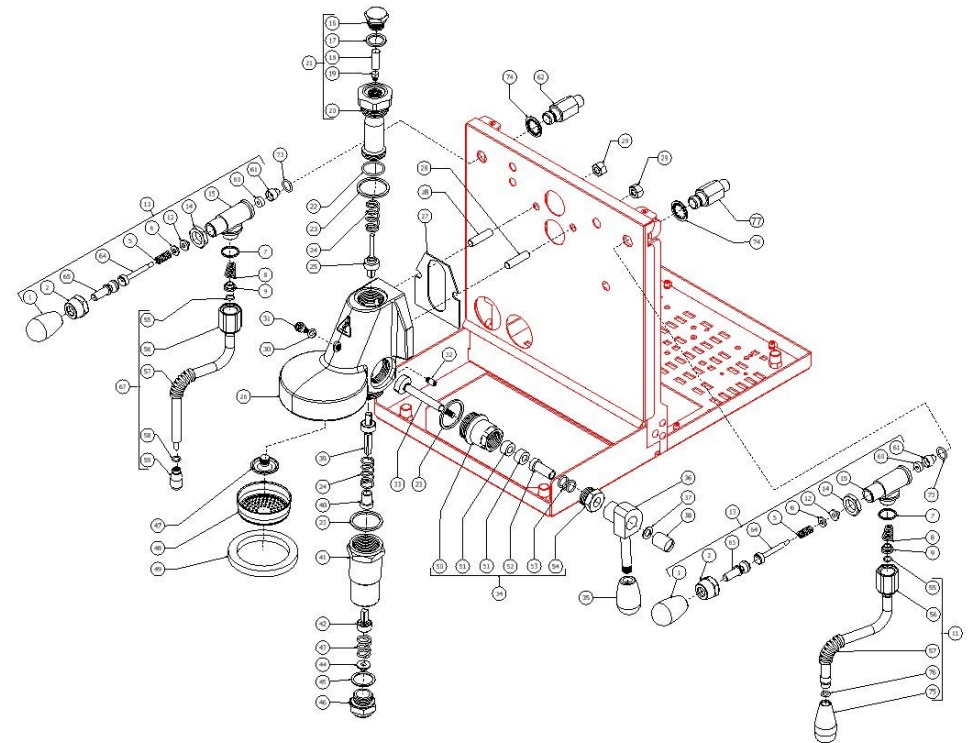

BEZZERA

MAGICA

TABLE 4 - (from 09/11/2018 up to 06/10/2025)
MAG1S

TABLE 4 - (from 09/11/2018 up to 06/10/2025)

MAG1S

POS	CODE	DESCRIPTION
64	5260204DL	SHAFT D12X47
65	5225610	ARTICULATION M8 INOX
67	7479990.03	STEAM TUBE TERMINAL 2 HOLES SPHERE 14,3
73	7496052	OR GASKET 114
74	7814201	WASHER 14 DIN6798J A2
75	5226601TW	WATER HOSE TERMINAL
76	7496084	GASKET OR D6,4X1,9 NBR70
77	5900036	WATER HOSE AND FITTING KIT - MAGICA MITICA BZ16

TABLE 4 - (from 09/11/2018 up to 06/10/2025)

MAG1S

TABLE 4 - (from 07/10/2025)
MAG1S

POS	CODE	DESCRIPTION
1	7371511.01	LEVER KNOB
2	5262801.01	FERRULE 3/8"G H17 STAINLESS STEEL
5	5471513	SPRING
6	5261801	WASHER D11
7	5494021	NUT GASKET PTFE H=1,5
8	5471532.01	SPRING
9	5190501	COMPLETE CUP
11	5966566	WATER TUBE SEMISPHERE 14.3
12	5494004	GASKET D12 X 6 PTFE GRAPHITIZED
13	5964085.02AL	TAP COMPLETE WITHOUT HOOKING
14	5221826CM	NUT 3/8
15	5283055TW	TAP BODY OT FOR OR
16	7479952	UPPER ASSY PLUG
17	7479953	GASKET TF 22X17X2
18	7479954	INOX FILTER D8,5X22
19	7479955.01	INJECTOR CH7X9 M6X0.75 HOLE 0.7 INOX
20	7479956.01	UPPER SLEEVE ASSY
21	7479933.01	INJECTOR 0,7 UPPER SLEEVE ASSY
22	7479934	GASKET OR 128 VITON
23	7479935	GASKET TF D35X30X2
24	7479936	DELIVERY VALVE SPRING
25	7479937	DELIVERY VALVE ASSY
26	7479940AL	LEVER BODY GROUP CHROMED OT57
27	7493011	INSULATING
28	5267013	TIE ROD M8 X 31 ASTM A193
29	7811402	NUT M8 UNI5587 A2
30	7479938	GASKET TF D10X6X1
31	7479939	SCREW TCE M6X8
32	7479951	CAM STOP PIN
33	7479950	CAM SHAFT