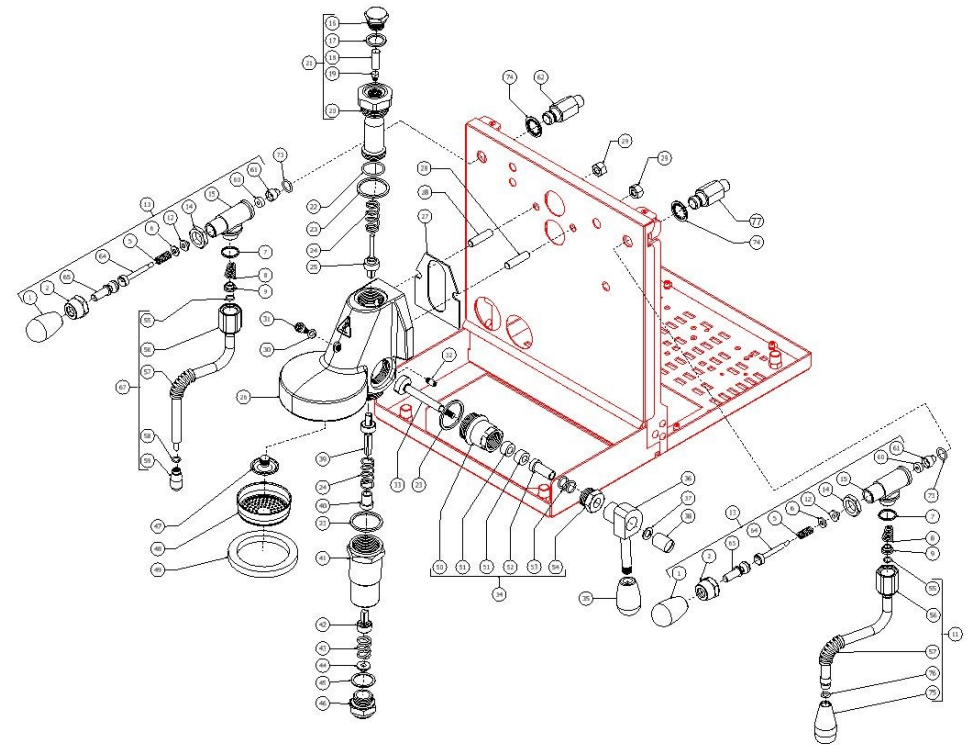

TABLE 4 - (from 09/11/2018 up to 06/10/2025)

MAG1S

TABLE 4 - (from 07/10/2025)
MAG1S

POS	CODE	DESCRIPTION
1	7371511.01	LEVER KNOB
2	5262801.01	FERRULE 3/8"G H17 STAINLESS STEEL
5	5471513	SPRING
6	5261801	WASHER D11
7	5494021	NUT GASKET PTFE H=1,5
8	5471532.01	SPRING
9	5190501	COMPLETE CUP
11	5966566	WATER TUBE SEMISPHERE 14.3
12	5494004	GASKET D12 X 6 PTFE GRAPHITIZED
13	5964085.02AL	TAP COMPLETE WITHOUT HOOKING
14	5221826CM	NUT 3/8
15	5283055TW	TAP BODY OT FOR OR
16	7479952	UPPER ASSY PLUG
17	7479953	GASKET TF 22X17X2
18	7479954	INOX FILTER D8,5X22
19	7479955.01	INJECTOR CH7X9 M6X0.75 HOLE 0.7 INOX
20	7479956.01	UPPER SLEEVE ASSY
21	7479933.01	INJECTOR 0,7 UPPER SLEEVE ASSY
22	7479934	GASKET OR 128 VITON
23	7479935	GASKET TF D35X30X2
24	7479936	DELIVERY VALVE SPRING
25	7479937	DELIVERY VALVE ASSY
26	7479940AL	LEVER BODY GROUP CHROMED OT57
27	7493011	INSULATING
28	5267013	TIE ROD M8 X 31 ASTM A193
29	7811402	NUT M8 UNI5587 A2
30	7479938	GASKET TF D10X6X1
31	7479939	SCREW TCE M6X8
32	7479951	CAM STOP PIN
33	7479950	CAM SHAFT