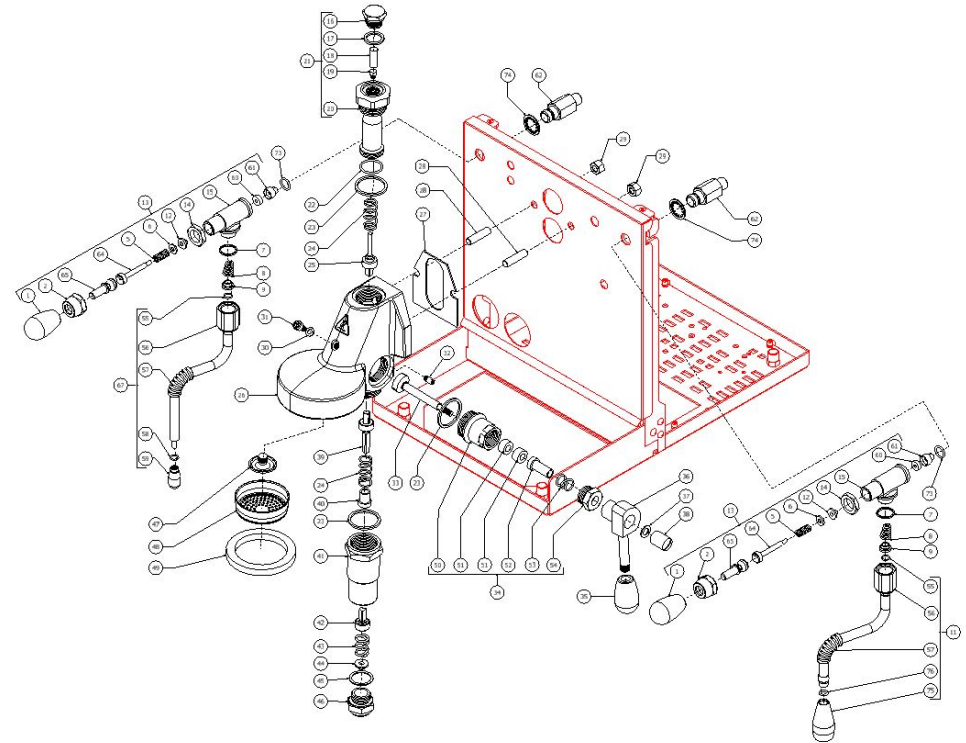

TABLE 4 - (from 07/10/2025)
MAG1S

POS	CODE	DESCRIPTION
34	7479949	CAM FLANGE ASSY
35	7371511.01	LEVER KNOB
36	7479931	DELIVERY LEVER
37	7479947	WASHER D8
38	7479948	CAP D15XM6
39	7479946	ASSEMBLY VALVE
40	7479942	SPRING GUIDE BUSHING
41	7479957	LOWER SLEEVE ASSY
42	7479943	ASSEMBLY RELIEF VALVE
43	7479944	DRAIN SPRING
44	7479945	JET-BREAKER BUSHING D15X6
45	7479960	GASKET TF D26x21x2
46	7479961	GROUP BOTTOM FITTING
47	7479941	SPRAYER D30
48	5471022	SHOWER FILTER
49	5493039	UNDERCUP GASKET
50	7479967	CAM FLANGE
51	7479968	WASHER EP709 15,5X7,5X4
52	7479969	BUSHING
53	7479970	SPRING
54	7479971	PLUG CHROMED
55	7496073.01	GASKET OR 115 EP856
56	5221872.01	NUT 3/8
57	7371004	INSULATING
58	7496095	OR GASKET 6X1.2 EPDM70
59	5266609	STEAM TERMINAL 2 WAYS AISI303
60	5496042	GASKET D11X4X4 EPT 70 (C6)
61	5224603AL	GASKET-HOLDER
62	5225416.01AL	FITTING M14XM13 ES19 H31 WITHOUT OR
64	5260204DL	SHAFT D12X47

TABLE 4 - (from 07/10/2025)
MAG1S