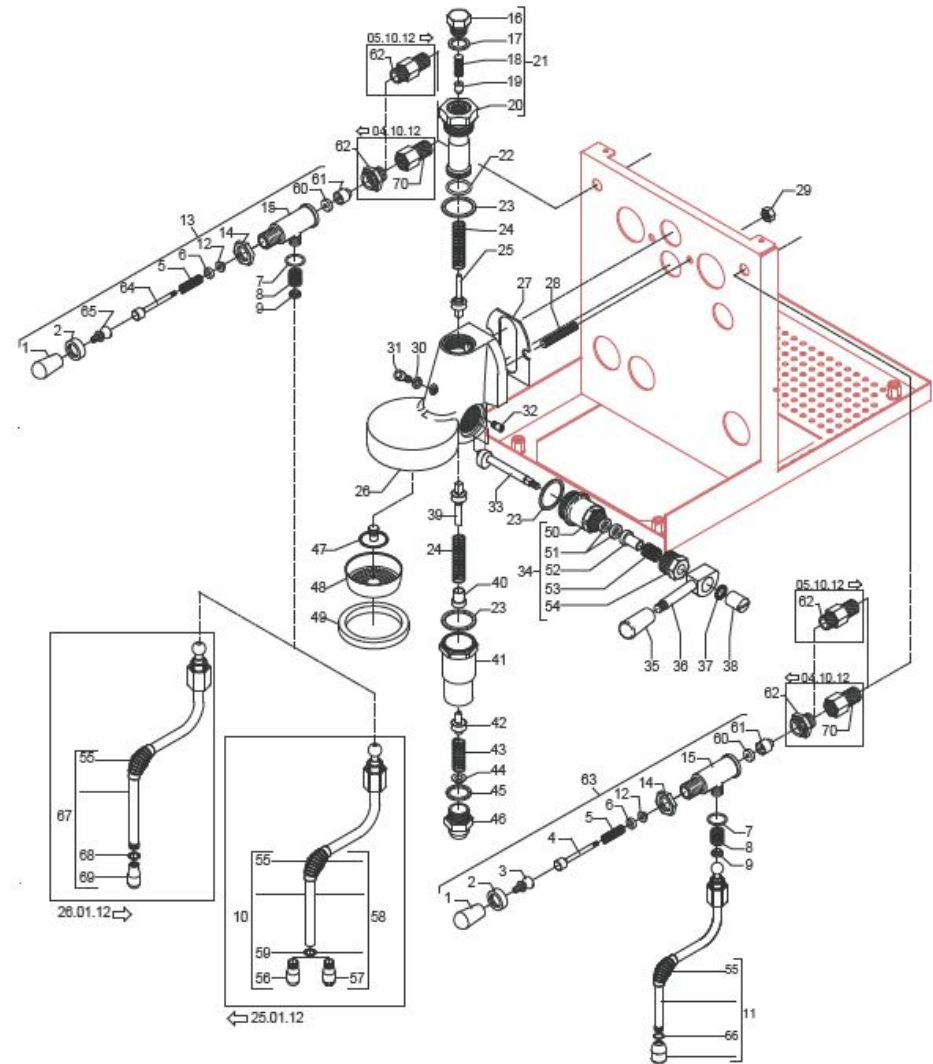

BEZZERA

MAGICA

TABLE 4 - (up to 28/01/2014)
MAG1S

BEZZERA

MAGICA

TABLE 4 - (up to 28/01/2014)
MAG1S

POS	CODE	DESCRIPTION
31	7479939	SCREW TCE M6X8
32	7479951	CAM STOP PIN
33	7479950	CAM SHAFT
34	7479949	CAM FLANGE ASSY
35	7371511.01	LEVER KNOB
36	7479931	DELIVERY LEVER
37	7479947	WASHER D8
38	7479948	CAP D15XM6
39	7479946	ASSEMBLY VALVE
40	7479942	SPRING GUIDE BUSHING
41	7479957	LOWER SLEEVE ASSY
42	7479943	ASSEMBLY RELIEF VALVE
43	7479944	DRAIN SPRING
44	7479945	JET-BREAKER BUSHING D15X6
45	7479960	GASKET TF D26x21x2
46	7479961	GROUP BOTTOM FITTING
47	7479941	SPRAYER D30
48	5471022	SHOWER FILTER
49	5493039	UNDERCUP GASKET
50	7479967	CAM FLANGE
51	7479968	WASHER EP709 15,5X7,5X4
52	7479969	BUSHING
53	7479970	SPRING
54	7479971	PLUG CHROMED
55	7371003	INSULATING
56	7305010	TERMINAL 4 HOLES
57	7305013	TERMINAL 2 HOLES
58	7479990.03	ASSEMBLY STEAM HOSE TERMINAL 2 HOLES
59	7496083	OR GASKET D4.5X1.5 NBR 70
60	5496042	GASKET D11X4X4 EPT 70 (C6)

BEZZERA

MAGICA

TABLE 4 - (up to 28/01/2014)
MAG1S

TABLE 4 - (up to 28/01/2014)
MAG1S

POS	CODE	DESCRIPTION
61	5224603AL	GASKET-HOLDER
62	5225416.01AL-R	FITTING M14XM13 H26
63	5964085.02AL	ASSEMBLY TAP
64	5260204DL	SHAFT D12X47
65	5225610	ARTICULATION M8 INOX
66	7496084	GASKET
67	7479990.03	ASSEMBLY STEAM HOSE TERMINAL 2 HOLES
68	7496084	GASKET
69	7305014	TERMINAL 2 HOLES
70	5302064	FITTING M/F M13x1