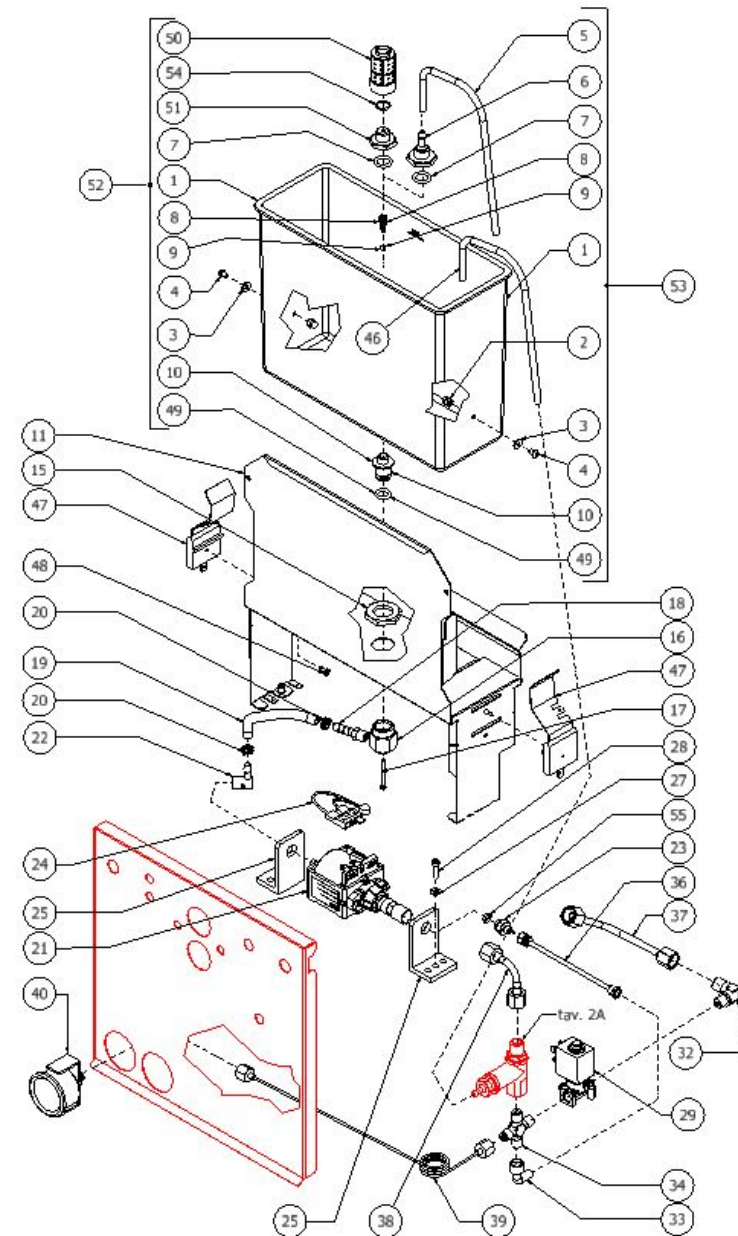

TABLE 2 - (from 11/03/2019)

TABLE 2A - (up to 30/10/2012)
MAG1S

POS	CODE	DESCRIPTION
1	5302072	RUBBER-HOLDER FITTING
2	5471506.01	CALIBRATED SPRING D1 H26 AISI 302
3	7496052	OR GASKET 114
4	5224619AL	GASKET-HOLDER
5	7496018	OR GASKET 105 VITON
6	5965212.01AL	ASSY OPV ADJUST. 9/12 BAR
7	5224615AL	GASKET-HOLDER
8	5471505	SPRING
9	5302017AL	STRAIGHT FITTING M12 H26.5 OT
10	5965212.01AL	ASSY OPV ADJUST. 9/12 BAR
11	5493001	GASKET D8 X 4 EPT 70SH

TABLE 2A - (up to 30/10/2012)
MAG1S

TABLE 2A - (from 31/10/2012)
MAG1S

POS	CODE	DESCRIPTION
1	5302077AL	RUBBER-HOLDER FITTING
2	5471539	CALIBRATED SPRING D.1,6
3	7496052	OR GASKET 114
4	5224620AL	GASKET-HOLDER
5	7496018	OR GASKET 105 VITON
6	5283053TP	SURPRESSION VALVE BODY
7	5224615AL	GASKET-HOLDER
8	5471505	SPRING
9	5302017AL	STRAIGHT FITTING M12 H26.5
10	5965212.01AL	ASSEMBLY SURPRESSION VALVE 12BAR
11	5493042	GASKET D.11X3
12	5471019	INOX WIRE FILER D8,5X5 AISI304