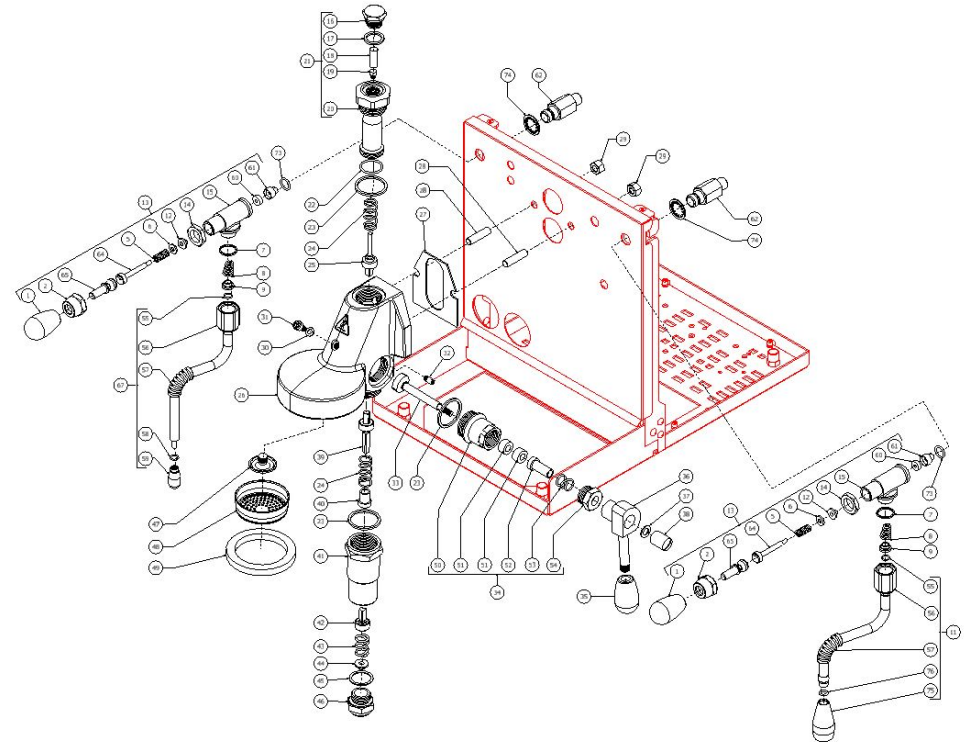

TABLE 4 - (from 07/10/2025)
MAG1S

POS	CODE	DESCRIPTION
1	7371511.01	LEVER KNOB
2	5262801.01	FERRULE 3/8"G H17 STAINLESS STEEL
5	5471513	SPRING
6	5261801	WASHER D11
7	5494021	NUT GASKET PTFE H=1,5
8	5471532.01	SPRING
9	5190501	COMPLETE CUP
11	5966566	WATER TUBE SEMISPHERE 14.3
12	5494004	GASKET D12 X 6 PTFE GRAPHITIZED
13	5964085.02AL	TAP COMPLETE WITHOUT HOOKING
14	5221826CM	NUT 3/8
15	5283055TW	TAP BODY OT FOR OR
16	7479952	UPPER ASSY PLUG
17	7479953	GASKET TF 22X17X2
18	7479954	INOX FILTER D8,5X22
19	7479955.01	INJECTOR CH7X9 M6X0.75 HOLE 0.7 INOX
20	7479956.01	UPPER SLEEVE ASSY
21	7479933.01	INJECTOR 0,7 UPPER SLEEVE ASSY
22	7479934	GASKET OR 128 VITON
23	7479935	GASKET TF D35X30X2
24	7479936	DELIVERY VALVE SPRING
25	7479937	DELIVERY VALVE ASSY
26	7479940AL	LEVER BODY GROUP CHROMED OT57
27	7493011	INSULATING
28	5267013	TIE ROD M8 X 31 ASTM A193
29	7811402	NUT M8 UNI5587 A2
30	7479938	GASKET TF D10X6X1
31	7479939	SCREW TCE M6X8
32	7479951	CAM STOP PIN
33	7479950	CAM SHAFT

TABLE 4 - (from 07/10/2025)
MAG1S