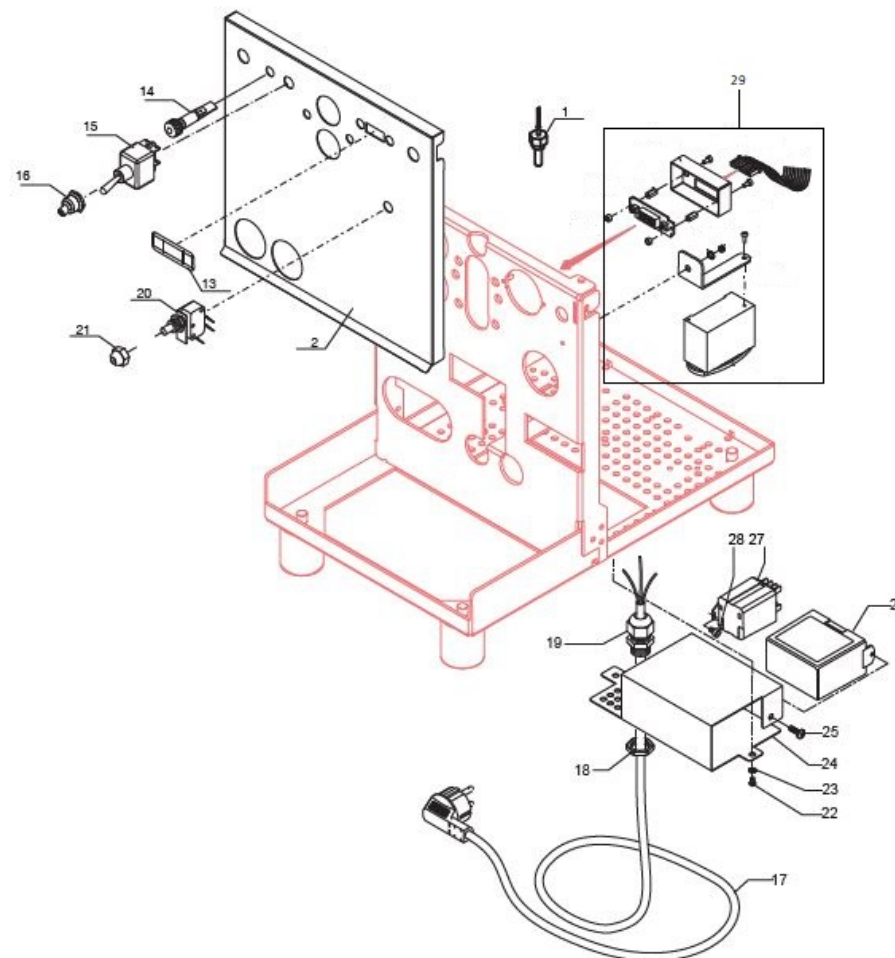

BEZZERA

MAGICA

TABLE 5A - (up to 28/07/2022)
MAG1S PID

TABLE 5A - (from 29/07/2022)
MAG1S PID

POS	CODE	DESCRIPTION
1	7666008	PROBE X THERMOPID AISI316 D3
2	5074908SG	GROUP FRONTAL MAGICA PM PID
3	5018475LW	PID SUPPORT
4	7822602	NUT M3
5	7814001	WASHER D4 DIN 6798A A2
6	7663640	CABLE 15 VIE FEMALE L.320MM
7	5053059LW	PID DISPLAY COVER
8	7816016	M3X6 SCREW
9	5191511	SPACER
10	5191521	PID DISPLAY SPACER
11	7665544	TPID DISPLAY CARD WHITE (PR)
12	7434026	PID 110V WITHOUT DISPLAY SW.1.12
12	7434027	PID 230/240V WITHOUT DISPLAY SW.1.12
13	5522076	TERMOPID PLATE
14	7633626	RED LED
15	7633326	BIPOLAR SWITCH LEVER
16	7372507	SWTCH PROTECTION PLASTIC
17	7555001	CABLE WITH SCHUKO PLUG
17	7551003	CABLE WITH USA PLUG 250V 20A
17	7551001	CABLE WITH USA PLUG 125V 15A
17	7555003	CABLE WITH SWITZERLAND PLUG
17	7552001	CABLE WITH AUSTRALIAN PLUG
18	7614006	NUT PG13,5
19	7614007	CABLE-PRESS PG13,5
20	7633906.01	MICRO SWITCH
21	5221875CM	NUT M10X0,75
22	7819908	SCREW TTEI M4X8
24	5035709.02LW	ELECTRIC PARTS SUPPORT PLATE
25	7819404	TAPPING SCREW TPS D4.8X16 UNI 6955 A2
26	7661006R	LEVEL REGULATOR 100/120V 50/60HZ