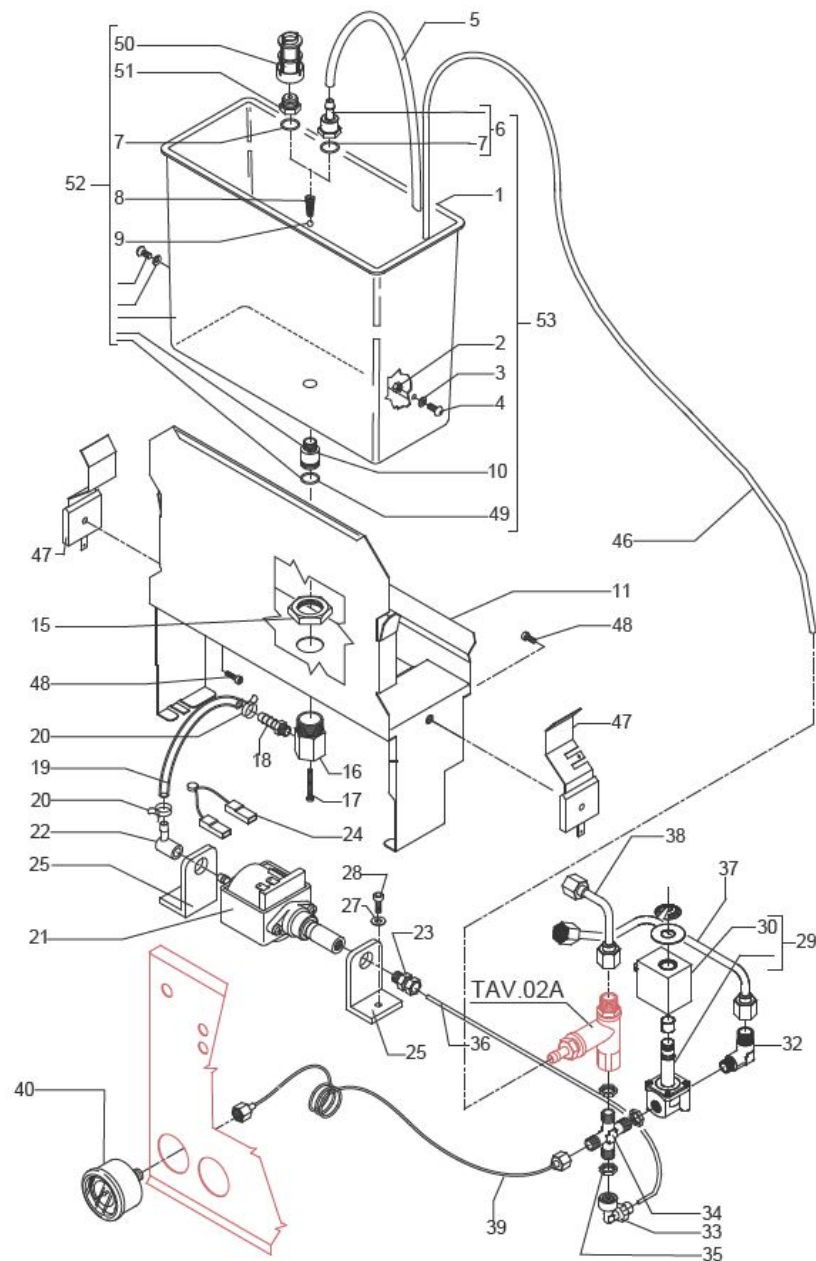

TABLE 2 - (up to 10/03/2019)
MAG1S

TABLE 2 - (from 11/03/2019)

POS	CODE	DESCRIPTION
1	7373006.04R	TANK 4LT WITH HOLES
2	7812001	CAP NUT M4 STAINLESS STEEL
3	7374004	WASHER D4 NYLON
4	7819912	SCREW M4X6
5	5194540	HOSE 8X5 L=300 SILICONE
6	5224414.01AL	RUBBER-HOLDER D7,5
7	7496073.01	OR GASKET 115 EP856
8	5471521.01	COUPLING SPRING
9	5471509	BALL 7/32
10	5224617AL	GASKET-HOLDER D14.5 X 25 OT
11	5963009.03	ASSEMBLY TANK SUPPORT
15	5221830	NUT M20 H5 OT
16	5225228.01AL	FITTING M20 H28.5 OT
17	7826206	SCREW TCI M3X30 UNI 6107 OT
18	5225246AL	FITTING 1/8
19	5194529	CRISTAL HOSE D6 X 9 L=150MM
20	7611512	CLAMP
21	7731025.01	VIBRATION PUMP OL PLUS 100V 50/60HZ
21	7731024.01	VIBRATION PUMP OL PLUS 120V 60HZ
21	7731026.01	VIBRATION PUMP OL PLUS 220V 50/60HZ
21	7731023.01	VIBRATION PUMP OL PLUS 230V 50HZ
21	7731027.01	VIBRATION PUMP OL PLUS 240V 50HZ
22	7303006	RUBBER-HOLDER FITTING
23	7303057	STRAIGHT FITTING BODY M1/8"
24	7634816	THERMIC SAFETY DEVICE 100°C AUTOMATIC
25	7470602	VIBRATION-DAMPING
27	7815003	PLAIN WASHER D5 UNI 6592 A2
28	7816004	SCREW TCEI M4 X 16
29	7701123.01	EV.2 WAY 110V 25BAR SMALL COIL
29	7702322.01	EV.2 WAY OLAB 220/230V 25BAR SMALL COIL

TABLE 2 - (from 11/03/2019)

TABLE 2 - (from 11/03/2019)

POS	CODE	DESCRIPTION
29	7702415.01	EV.2 WAY 240V 25BAR SMALL COIL
32	5301504AL	ELBOW FITTING M12X1/8
33	7303063TR	ELBOW FITTING BODY 1/8"
34	7304545TR	CROSS FITTING 1/8
36	5194590.01LL	ASSY PTFE PIPE 4X140
37	5162497LL	BOILER LOAD PIPE
38	5162236.01LL	SURPRESSION VALVE - HEAT EXCHANGER
39	7400909	PUMP CAPILLARY
40	7432523	PRESSURE GAUGE D40 16BAR
46	5194592	DRAIN HOSE SURPRESSION VALVE
47	5471535	TANK SUPPORT SHAPED SPRING
48	7809806	SCREW TC M 3,5X8 PLASTITE
49	7496076	OR GASKET 112 EPDM 70SH
50	7374002	FILTER 1/4
51	5302065.01AL	TANK FILTER REDUCTION OT57USA
52	5963070.05	ASSY TANK WITH FILTER
53	5963071.05	ASSY TANK W/RUBBER HOLDER
54	7496101	RED OR GASKET 11X1.5 SILICON 70SH
55	7496023	GASKET OR 106 VITON