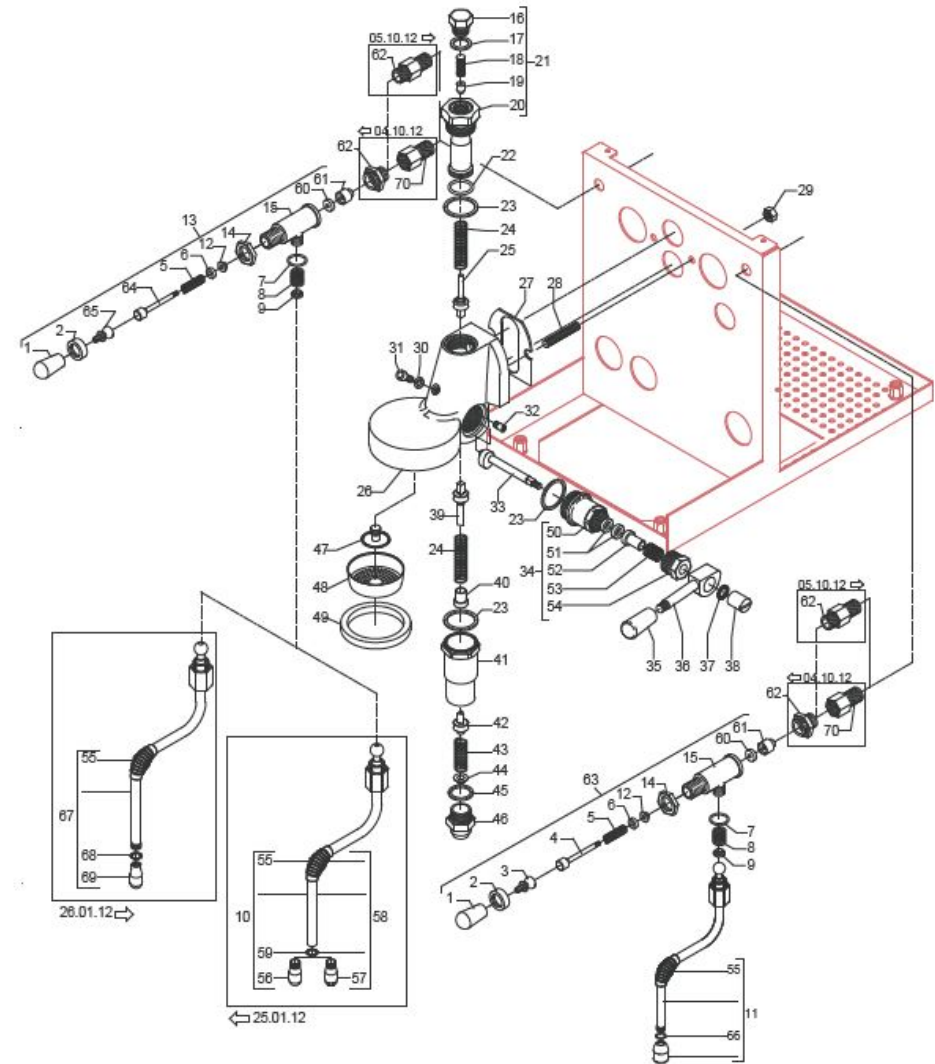

TABLE 4 - (up to 28/01/2014)
MAG1S

TABLE 5 - (from 01/12/2015)
MAG1S

POS	CODE	DESCRIPTION
1	7661006R	LEVEL REGULATOR 100/120V 50/60HZ
1	7661007R	LEVEL REGULATOR 220/240V 50/60HZ
2	7635418	RELAY 16A 110V
2	7635419	RELAY 16A 220/230V
2	7635420	RELAY 16A 240V
3	7819404	TAPPING SCREW TPS D4.8X16 UNI 6955 A2
4	7816017	SCREW TCEI M4X6
5	5035709.02LL	ELECTRIC PARTS SUPPORT PLATE
7	7819908	SCREW TTEI M4X8
8	7555001	CABLE WITH SCHUKO PLUG
8	7551003	CABLE WITH USA PLUG 250V 20A
8	7551001	CABLE WITH USA PLUG 125V 15A
8	7555003	CABLE WITH SWITZERLAND PLUG
8	7552001	CABLE WITH AUSTRALIAN PLUG
9	7614006	NUT PG13,5
10	7614007	CABLE-PRESS PG13,5
11	7663012R	FILTER RC 0,22MF 100 0HM UL
12	7633906.01	MICRO SWITCH
13	5221875CM	NUT M10X0,75
14	7633326	BIPOLAR SWITCH LEVER
15	7372507	SWTCH PROTECTION PLASTIC
16	7633624	GREEN LAMP
17	7633625	ORANGE LAMP
18	5074468.01SG	GROUP FRONTAL STAINLESS STEEL POLISHED

TABLE 5 - (from 01/12/2015)
MAG1S

TABLE 5 - (up to 30/11/2015)
MAG1S

POS	CODE	DESCRIPTION
1	7661006R	LEVEL REGULATOR 100/120V 50/60HZ
1	7661007R	LEVEL REGULATOR 220/240V 50/60HZ
2	7635418	RELAY 16A 110V
2	7635419	RELAY 16A 220/230V
2	7635420	RELAY 16A 240V
3	7819404	TAPPING SCREW TPS D4.8X16 UNI 6955 A2
4	7816017	SCREW TCEI M4X6
5	5035709.02LL	ELECTRIC PARTS SUPPORT PLATE
6	7814001	WASHER D4 DIN 6798A A2
7	7819908	SCREW TTEI M4X8
8	7551001	CABLE WITH USA PLUG 125V 15A
8	7551003	CABLE WITH USA PLUG 250V 20A
8	7555001	CABLE WITH SCHUKO PLUG
8	7552001	CABLE WITH AUSTRALIAN PLUG
8	7555003	CABLE WITH SWITZERLAND PLUG
9	7614006	NUT PG13,5
10	7614007	CABLE-PRESS PG13,5
11	7663012R	FILTER RC
12	7633906.01	MICROSWITCH 250V
13	5221875CM	NUT M10X0,75
14	7633326	BIPOLEAR SWITCH LEVER
15	7372507	SWTCH PROTECTION PLASTIC
16	7633622	GREEN LAMP 110/240V
17	7633621	ORANGE LAMP 110/240V