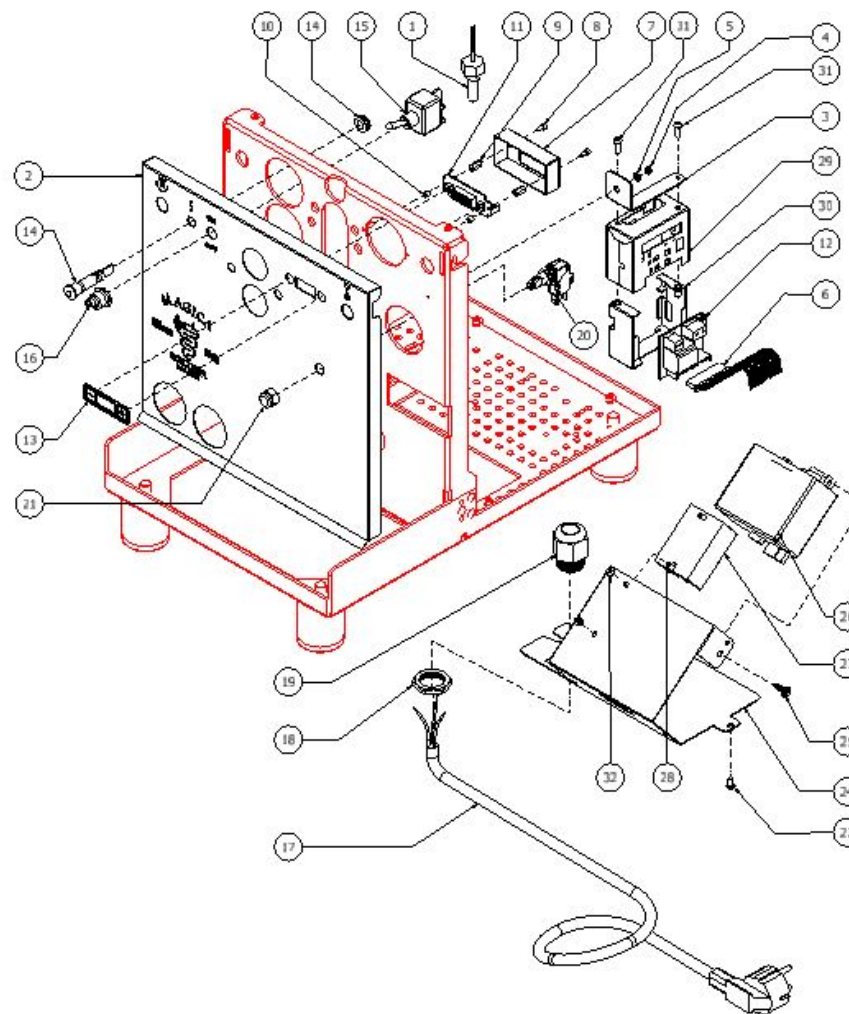

TABLE 5A - (from 29/07/2022)
MAG1S PID

POS	CODE	DESCRIPTION
1	7666008	PROBE X THERMOPID AISI316 D3
2	5074908SG	GROUP FRONTAL MAGICA PM PID
3	5018475LW	PID SUPPORT
4	7822602	NUT M3
5	7814001	WASHER D4 DIN 6798A A2
6	7663640	CABLE 15 VIE FEMALE L.320MM
7	5053059LW	PID DISPLAY COVER
8	7816016	M3X6 SCREW
9	5191511	SPACER
10	5191521	PID DISPLAY SPACER
11	7665544	TPID DISPLAY CARD WHITE (PR)
12	7434026	PID 110V WITHOUT DISPLAY SW.1.12
12	7434027	PID 230/240V WITHOUT DISPLAY SW.1.12
13	5522076	TERMOPID PLATE
14	7633626	RED LED
15	7633326	BIPOLAR SWITCH LEVER
16	7372507	SWTCH PROTECTION PLASTIC
17	7555001	CABLE WITH SCHUKO PLUG
17	7551003	CABLE WITH USA PLUG 250V 20A
17	7551001	CABLE WITH USA PLUG 125V 15A
17	7555003	CABLE WITH SWITZERLAND PLUG
17	7552001	CABLE WITH AUSTRALIAN PLUG
18	7614006	NUT PG13,5
19	7614007	CABLE-PRESS PG13,5
20	7633906.01	MICRO SWITCH
21	5221875CM	NUT M10X0,75
22	7819908	SCREW TTEI M4X8
24	5035709.02LW	ELECTRIC PARTS SUPPORT PLATE
25	7819404	TAPPING SCREW TPS D4.8X16 UNI 6955 A2
26	7661006R	LEVEL REGULATOR 100/120V 50/60HZ

TABLE 5A - (from 29/07/2022)
MAG1S PID