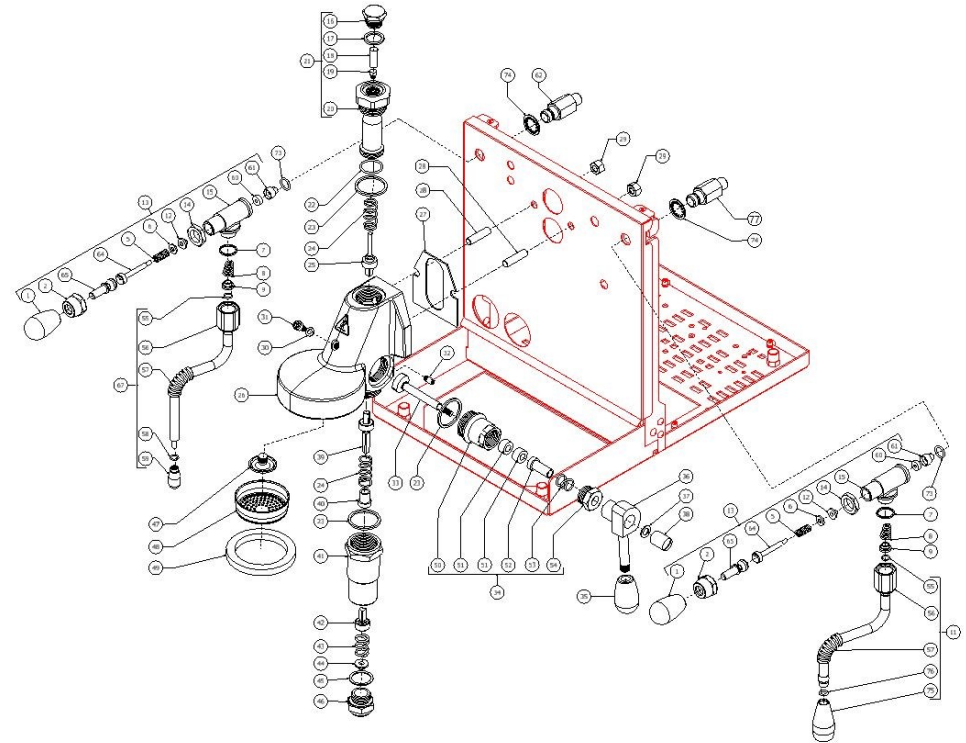

BEZZERA

MAGICA

TABLE 4 - (from 09/11/2018 up to 06/10/2025)
MAG1S

POS	CODE	DESCRIPTION
1	7371511.01	LEVER KNOB
2	5262801.01	FERRULE 3/8"G H17 STAINLESS STEEL
5	5471513	SPRING
6	5261801	WASHER D11
7	5494021	NUT GASKET PTFE H=1,5
8	5471532.01	SPRING
9	5190501	COMPLETE CUP
11	5966566	WATER TUBE SEMISPHERE 14.3
12	5494004	GASKET D12 X 6 PTFE GRAPHITIZED
13	5964085.02AL	TAP COMPLETE WITHOUT HOOKING
14	5221826CM	NUT 3/8
15	5283055TW	TAP BODY OT FOR OR
16	7479952DL	UPPER ASSY PLUG
17	7479953	GASKET TF 22X17X2
18	7479954	INOX FILTER D8,5X22
19	7479955.01	INJECTOR CH7X9 M6X0.75 HOLE 0.7 INOX
20	7479956.01	UPPER SLEEVE ASSY
21	7479933.01	INJECTOR 0,7 UPPER SLEEVE ASSY
22	7479934	GASKET OR 128 VITON
23	7479935	GASKET TF D35X30X2
24	7479936	DELIVERY VALVE SPRING
25	7479937	DELIVERY VALVE ASSY
26	7479940AL	LEVER BODY GROUP CHROMED OT57
27	7493011	INSULATING
28	5267013	TIE ROD M8 X 31 ASTM A193
29	7811402	NUT M8 UNI5587 A2
30	7479938	GASKET TF D10X6X1
31	7479939	SCREW TCE M6X8
32	7479951	CAM STOP PIN
33	7479950	CAM SHAFT

BEZZERA

MAGICA

TABLE 4 - (from 09/11/2018 up to 06/10/2025)
MAG1S