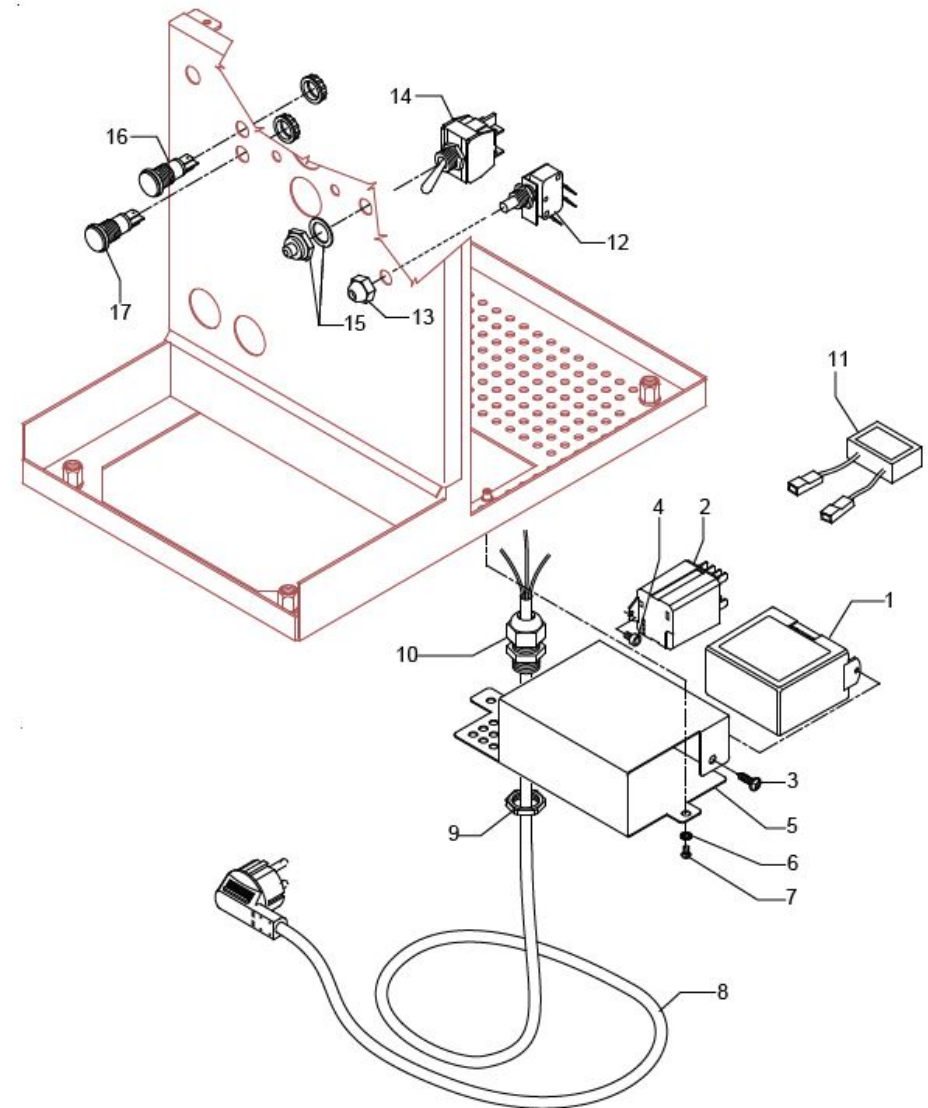

TABLE 5 - (up to 30/11/2015)
MAG1S

POS	CODE	DESCRIPTION
1	7661006R	LEVEL REGULATOR 100/120V 50/60HZ
1	7661007R	LEVEL REGULATOR 220/240V 50/60HZ
2	7635418	RELAY 16A 110V
2	7635419	RELAY 16A 220/230V
2	7635420	RELAY 16A 240V
3	7819404	TAPPING SCREW TPS D4.8X16 UNI 6955 A2
4	7816017	SCREW TCEI M4X6
5	5035709.02LL	ELECTRIC PARTS SUPPORT PLATE
6	7814001	WASHER D4 DIN 6798A A2
7	7819908	SCREW TTEI M4X8
8	7551001	CABLE WITH USA PLUG 125V 15A
8	7551003	CABLE WITH USA PLUG 250V 20A
8	7555001	CABLE WITH SCHUKO PLUG
8	7552001	CABLE WITH AUSTRALIAN PLUG
8	7555003	CABLE WITH SWITZERLAND PLUG
9	7614006	NUT PG13,5
10	7614007	CABLE-PRESS PG13,5
11	7663012R	FILTER RC
12	7633906.01	MICROSWITCH 250V
13	5221875CM	NUT M10X0,75
14	7633326	BIPOLEAR SWITCH LEVER
15	7372507	SWTCH PROTECTION PLASTIC
16	7633622	GREEN LAMP 110/240V
17	7633621	ORANGE LAMP 110/240V

TABLE 5 - (up to 30/11/2015)
MAG1S