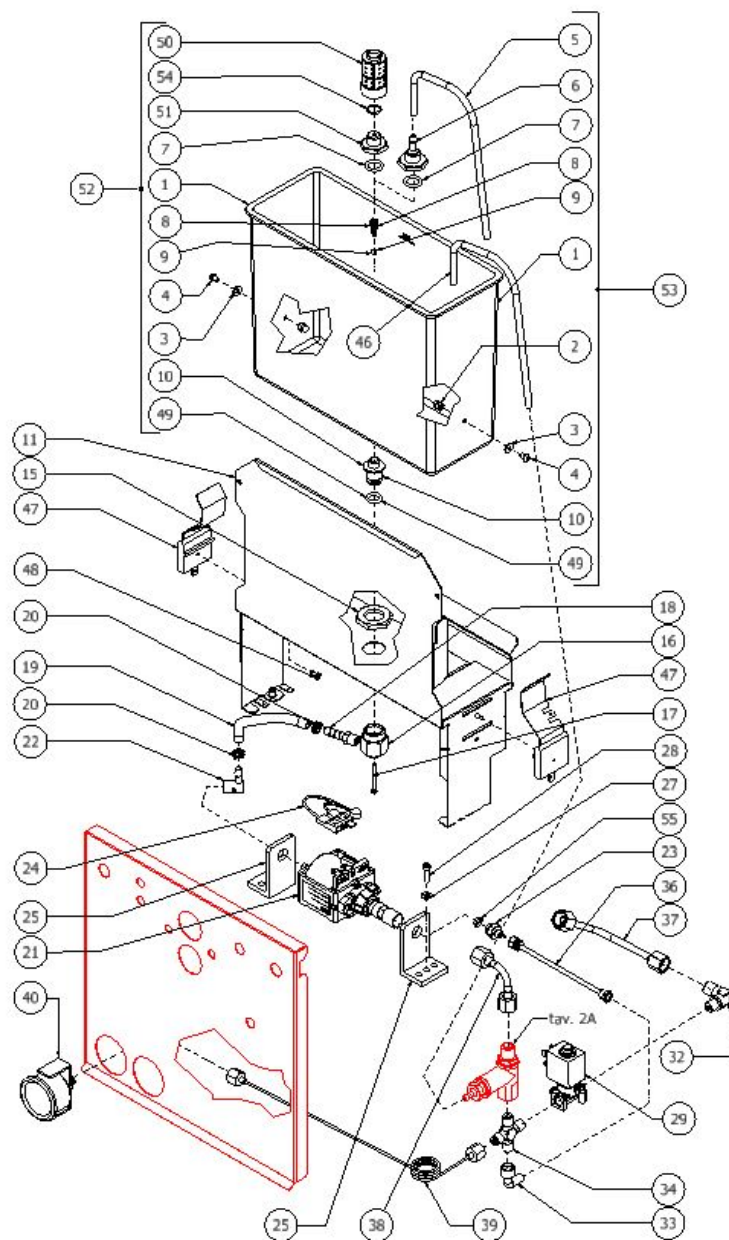

TABLE 2 - (from 11/03/2019)

TABLE 2 - (from 11/03/2019)

POS	CODE	DESCRIPTION
29	7702415.01	EV.2 WAY 240V 25BAR SMALL COIL
32	5301504AL	ELBOW FITTING M12X1/8
33	7303063TR	ELBOW FITTING BODY 1/8"
34	7304545TR	CROSS FITTING 1/8
36	5194590.01LL	ASSY PTFE PIPE 4X140
37	5162497LL	BOILER LOAD PIPE
38	5162236.01LL	SURPRESSION VALVE - HEAT EXCHANGER
39	7400909	PUMP CAPILLARY
40	7432523	PRESSURE GAUGE D40 16BAR
46	5194592	DRAIN HOSE SURPRESSION VALVE
47	5471535	TANK SUPPORT SHAPED SPRING
48	7809806	SCREW TC M 3,5X8 PLASTITE
49	7496076	OR GASKET 112 EPDM 70SH
50	7374002	FILTER 1/4
51	5302065.01AL	TANK FILTER REDUCTION OT57USA
52	5963070.05	ASSY TANK WITH FILTER
53	5963071.05	ASSY TANK W/RUBBER HOLDER
54	7496101	RED OR GASKET 11X1.5 SILICON 70SH
55	7496023	GASKET OR 106 VITON

TABLE 2 - (from 11/03/2019)

TABLE 2A - (up to 30/10/2012)
MAG1S

POS	CODE	DESCRIPTION
1	5302072	RUBBER-HOLDER FITTING
2	5471506.01	CALIBRATED SPRING D1 H26 AISI 302
3	7496052	OR GASKET 114
4	5224619AL	GASKET-HOLDER
5	7496018	OR GASKET 105 VITON
6	5965212.01AL	ASSY OPV ADJUST. 9/12 BAR
7	5224615AL	GASKET-HOLDER
8	5471505	SPRING
9	5302017AL	STRAIGHT FITTING M12 H26.5 OT
10	5965212.01AL	ASSY OPV ADJUST. 9/12 BAR
11	5493001	GASKET D8 X 4 EPT 70SH

TABLE 2A - (up to 30/10/2012)
MAG1S

TABLE 2A - (from 31/10/2012)
MAG1S

POS	CODE	DESCRIPTION
1	5302077AL	RUBBER-HOLDER FITTING
2	5471539	CALIBRATED SPRING D.1,6
3	7496052	OR GASKET 114
4	5224620AL	GASKET-HOLDER
5	7496018	OR GASKET 105 VITON
6	5283053TP	SURPRESSION VALVE BODY
7	5224615AL	GASKET-HOLDER
8	5471505	SPRING
9	5302017AL	STRAIGHT FITTING M12 H26.5
10	5965212.01AL	ASSEMBLY SURPRESSION VALVE 12BAR
11	5493042	GASKET D.11X3
12	5471019	INOX WIRE FILER D8,5X5 AISI304