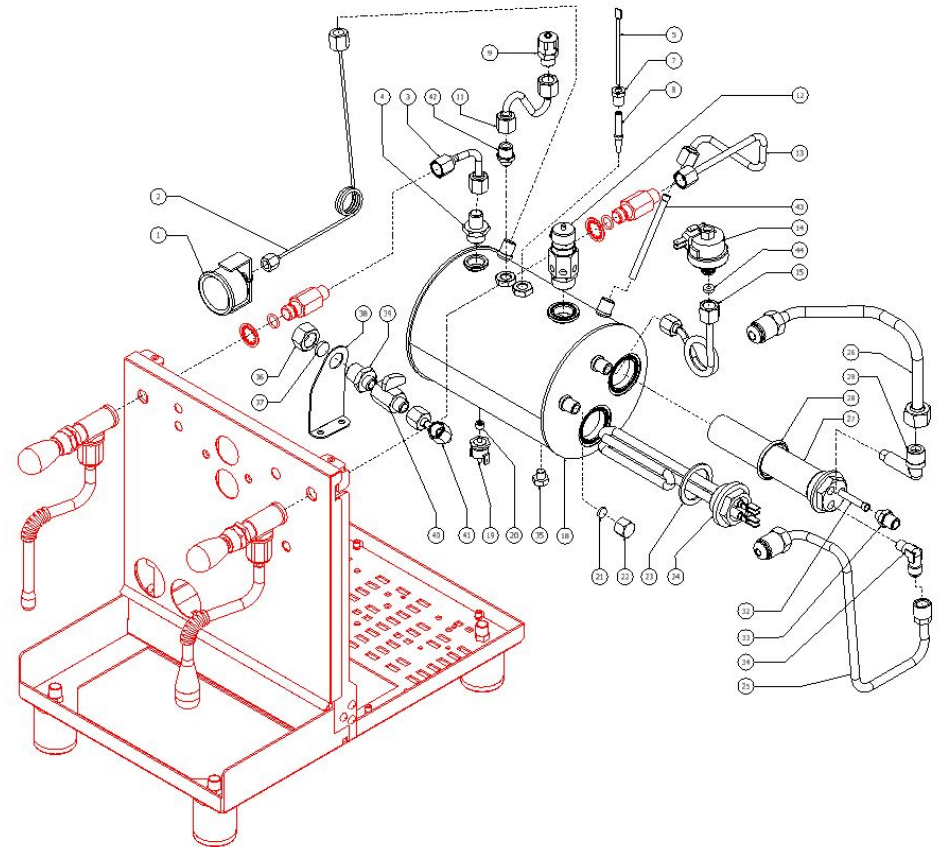

BEZZERA

MAGICA

TABLE 3 - (from 19/03/2021 up to 06/10/2025)
MAG1S

TABLE 3 - (from 19/03/2021 up to 06/10/2025)

MAG1S

POS	CODE	DESCRIPTION
33	5302006AL	STRAIGHT FITTING 1/8
34	5301520TR	UNION ELBOW 1/8
35	5227012	SCREW TE M8X7.5
36	5221819	CAP NUT 3/8
37	5492011	GASKET D15X3 ASBESTOS FREE
38	5058505LL	BOILER DRAIN SUPPORT W/COMPASSES
39	5302035AL	FITTING 3/8
40	7451504	BALL VALVE MINIBALL 1/4
41	5162498LL	BOILER DRAIN PIPE
42	5302092AL	FITTING M13-M10
43	5192325	DRAW OUT D6X1
44	5492028	GASKET D10.5X4X3

TABLE 3 - (from 19/03/2021 up to 06/10/2025)

MAG1S

BEZZERA

MAGICA

TABLE 4 - (from 09/11/2018 up to 06/10/2025)
MAG1S

POS	CODE	DESCRIPTION
1	7371511.01	LEVER KNOB
2	5262801.01	FERRULE 3/8"G H17 STAINLESS STEEL
5	5471513	SPRING
6	5261801	WASHER D11
7	5494021	NUT GASKET PTFE H=1,5
8	5471532.01	SPRING
9	5190501	COMPLETE CUP
11	5966566	WATER TUBE SEMISPHERE 14.3
12	5494004	GASKET D12 X 6 PTFE GRAPHITIZED
13	5964085.02AL	TAP COMPLETE WITHOUT HOOKING
14	5221826CM	NUT 3/8
15	5283055TW	TAP BODY OT FOR OR
16	7479952DL	UPPER ASSY PLUG
17	7479953	GASKET TF 22X17X2
18	7479954	INOX FILTER D8,5X22
19	7479955.01	INJECTOR CH7X9 M6X0.75 HOLE 0.7 INOX
20	7479956.01	UPPER SLEEVE ASSY
21	7479933.01	INJECTOR 0,7 UPPER SLEEVE ASSY
22	7479934	GASKET OR 128 VITON
23	7479935	GASKET TF D35X30X2
24	7479936	DELIVERY VALVE SPRING
25	7479937	DELIVERY VALVE ASSY
26	7479940AL	LEVER BODY GROUP CHROMED OT57
27	7493011	INSULATING
28	5267013	TIE ROD M8 X 31 ASTM A193
29	7811402	NUT M8 UNI5587 A2
30	7479938	GASKET TF D10X6X1
31	7479939	SCREW TCE M6X8
32	7479951	CAM STOP PIN
33	7479950	CAM SHAFT