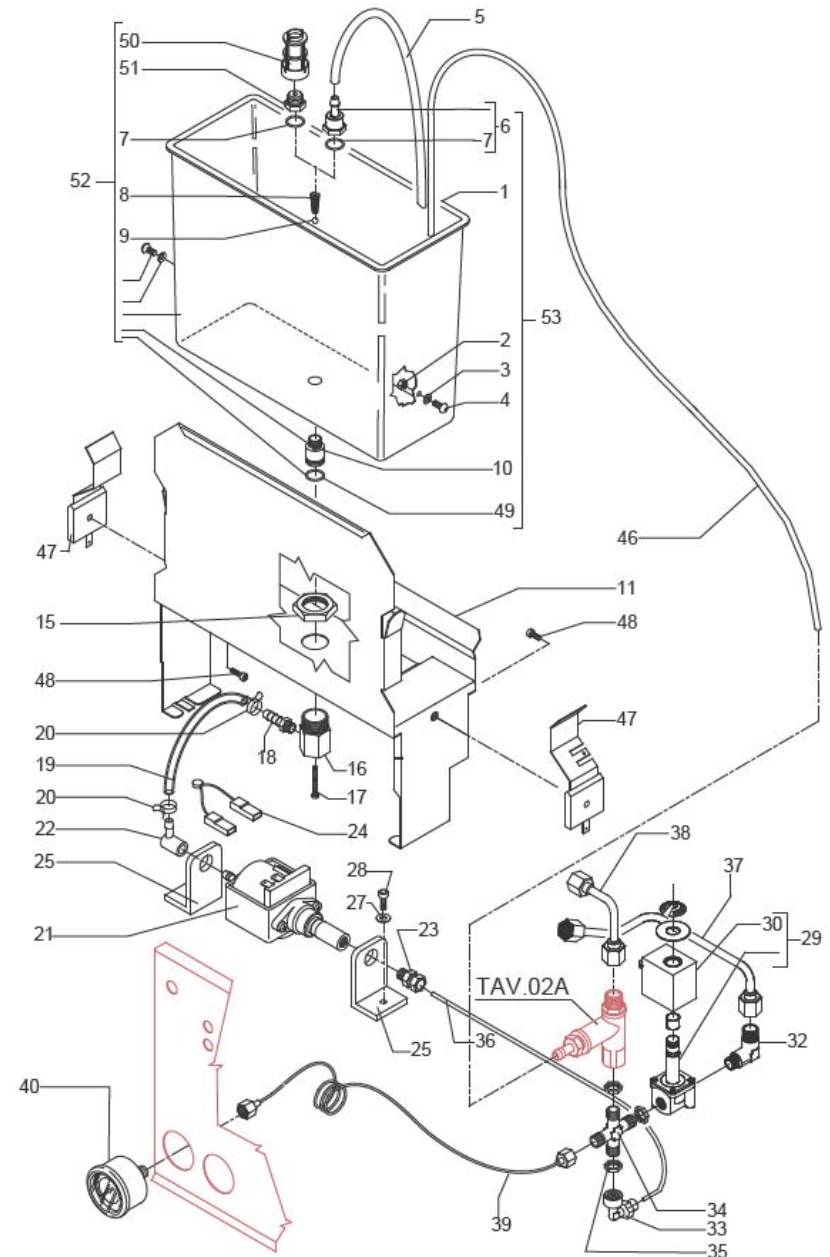

TABLE 2 - (up to 10/03/2019)
MAG1S

POS	CODE	DESCRIPTION
1	7373006.04R	TANK
2	7812001	CAP NUT M4 STAINLESS STEEL
3	7374004	WASHER D4 NYLON
4	7819912	SCREW M4X6
5	5194540	HOSE 8X5 L=300 SILICONE
6	5224414.01AL	RUBBER-HOLDER D7,5
7	7496073.01	OR GASKET 115 EP856
8	5471521.01	COUPLING SPRING
9	5471509	BALL 7/32" AISI 304
10	5224617AL	GASKET-HOLDER D14.5 X 25 OT
11	5963009.03	ASSEMBLY TANK SUPPORT
15	5221830	NUT M20 H5 OT
16	5225228.01AL	FITTING M20 H28.5 OT
17	7826206	SCREW TCI M3X30 UNI 6107 OT
18	5225246AL	FITTING 1/8"G CONIC ES.10 H33 OT
19	5194529	CRISTAL HOSE D6 X 9 L=150MM
20	7611512	CLAMP
21	7731025.01	VIBRATION PUMP OL PLUS 100V 50/60HZ
21	7731024.01	VIBRATION PUMP OL PLUS 120V 60HZ
21	7731026.01	VIBRATION PUMP OL PLUS 220V 50/60HZ
21	7731023.01	VIBRATION PUMP OL PLUS 230V 50HZ
21	7731027.01	VIBRATION PUMP OL PLUS 240V 50HZ
22	7303006	RUBBER-HOLDER FITTING
23	7303036TR	STRAIGHT FITTING 1/8
24	7634816	THERMIC SAFETY DEVICE 100°C AUTOMATIC
25	7470602	VIBRATION-DAMPING
27	7815003	PLAIN WASHER D5 UNI 6592 A2
28	7816004	SCREW TCEI M4 X 16
29	7701123.01	EV.2 WAY OLAB 110V 25BAR SMALL COIL
29	7702322.01	EV.2WAY OLAB 220/230V 25BAR SMALL COIL

TABLE 2 - (up to 10/03/2019)
MAG1S