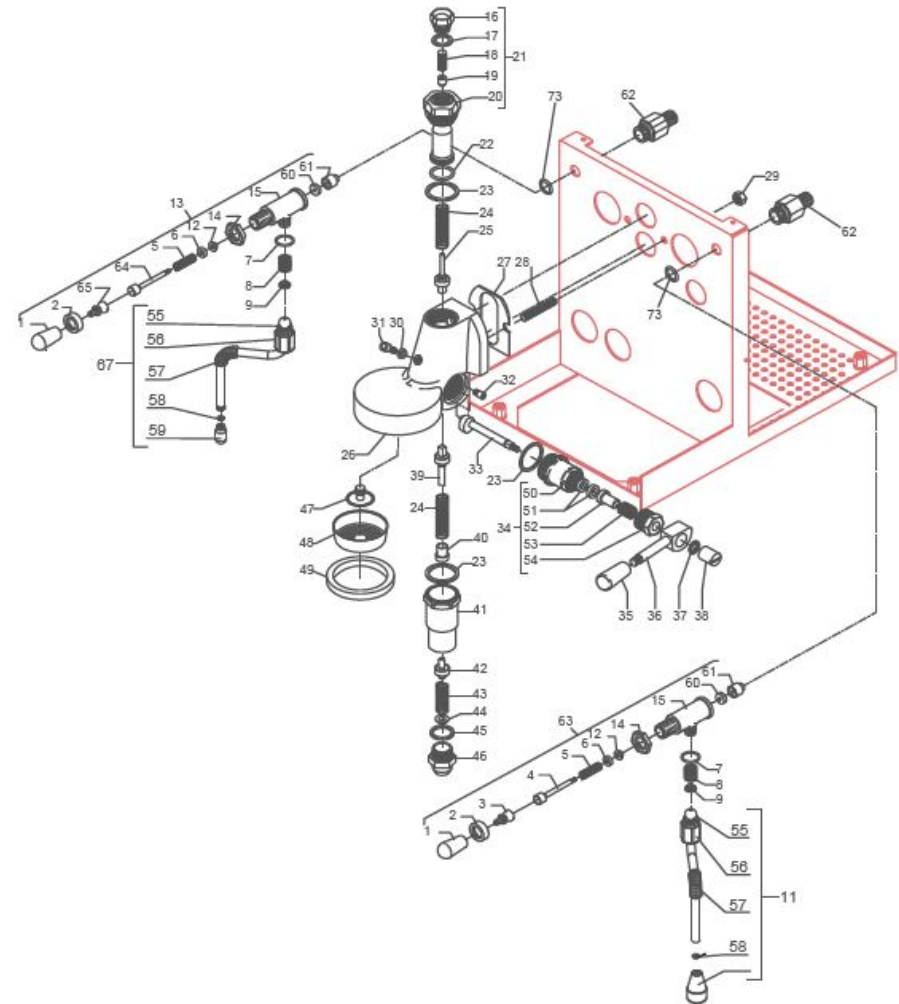

BEZZERA

MAGICA

TABLE 4 - (from 29/01/2014 up to 08/11/2018)
MAG1S

POS	CODE	DESCRIPTION
1	7371511.01	LEVER KNOB
2	5262801.01	FERRULE 3/8" G H17 STAINLESS STEEL
3	5225610	ARTICULATION M8 INOX
4	5260204DL	SHAFT D12X47
5	5471513	SPRING
6	5261801	WASHER D11
7	7496072	OR GASKET 121
8	5471532.01	SPRING FOR ARTICULATION
9	5190501	COMPLETE CUP
11	7479985R	ASSEMBLY WATER HOSE
12	5494004	GASKET D12 X 6 PTFE GRAPHITIZED
13	5964085.02AL	ASSEMBLY TAP WITH OR
14	5221826CM	NUT 3/8
15	5283055TW	TAP BODY OT FOR OR
16	7479952DL	UPPER ASSY PLUG
17	7479953	GASKET TF 22X17X2
18	7479954	INOX FILTER D8,5X22
19	7479955	INJECTOR M6X0,75 FORO D0,7
20	7479956.01	UPPER SLEEVE ASSY
21	7479933.01	INJECTOR D0.7 UPPER SLEEVE ASSY
22	7479934	GASKET OR 128 VITON
23	7479935	GASKET TF D35X30X2
24	7479936	DELIVERY VALVE SPRING
25	7479937	DELIVERY VALVE ASSY
26	7479940AL	DELIVERY GROUP BODY
27	7493011	INSULATING
28	5267013	TIE ROD M8 X 31 ASTM A193
29	7811402	NUT M8 UNI5587 A2
30	7479938	GASKET TF D10X6X1
31	7479939	SCREW TCE M6X8

BEZZERA

MAGICA

TABLE 4 - (from 29/01/2014 up to 08/11/2018)
MAG1S