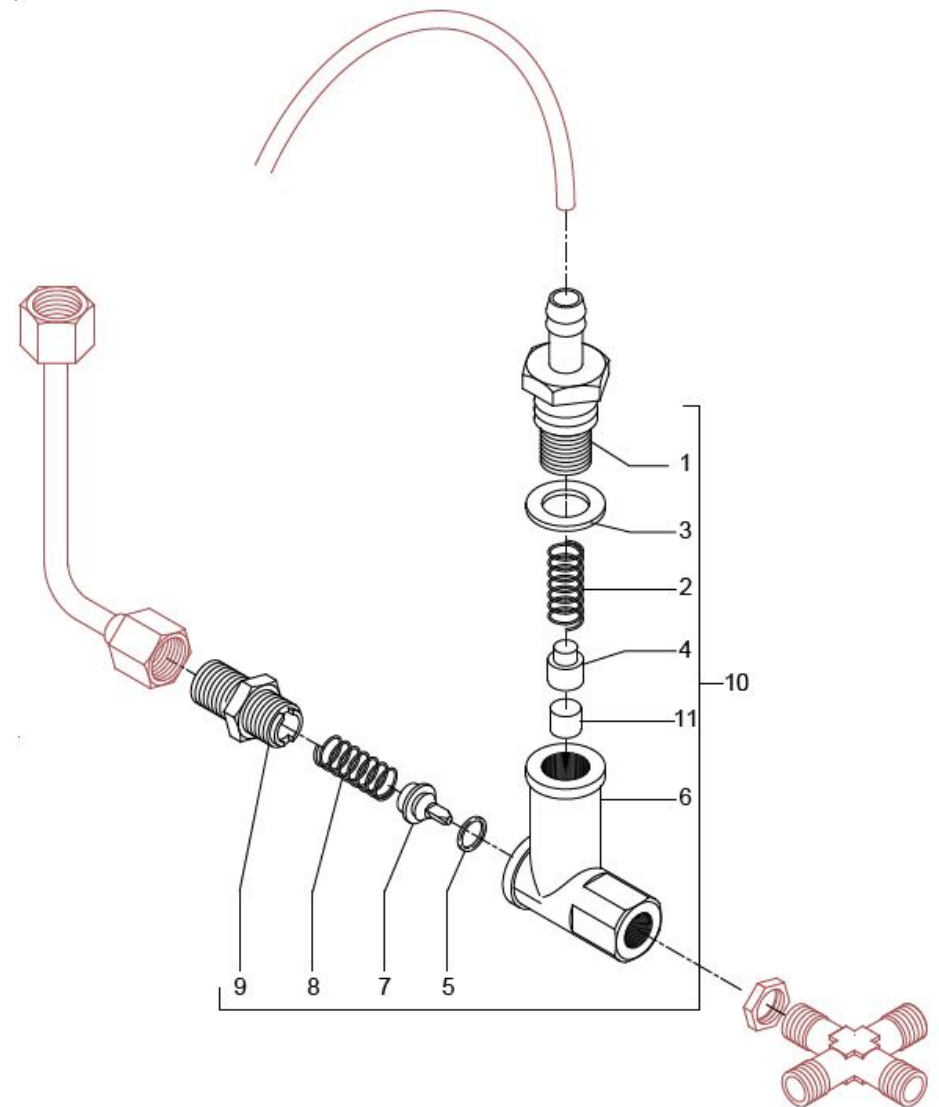

TABLE 2A - (up to 30/10/2012)
MAG1S

TABLE 2A - (from 31/10/2012)
MAG1S

POS	CODE	DESCRIPTION
1	5302077AL	RUBBER-HOLDER FITTING
2	5471539	CALIBRATED SPRING D.1,6
3	7496052	OR GASKET 114
4	5224620AL	GASKET-HOLDER
5	7496018	OR GASKET 105 VITON
6	5283053TP	SURPRESSION VALVE BODY
7	5224615AL	GASKET-HOLDER
8	5471505	SPRING
9	5302017AL	STRAIGHT FITTING M12 H26.5
10	5965212.01AL	ASSEMBLY SURPRESSION VALVE 12BAR
11	5493042	GASKET D.11X3
12	5471019	INOX WIRE FILER D8,5X5 AISI304

TABLE 2A - (from 31/10/2012)
MAG1S

BEZZERA

MAGICA

TABLE 3 - (up to 18/03/2021)
MAG1S

POS	CODE	DESCRIPTION
1	7432522	PRESSURE GAUGE D40 3BAR
2	7400908	PRESSURE GAUGE CAPILLARY
2	7400910	BOILER CAPILLARY PID VERSION
3	5162234LL	STEAM TAP HOSE
3	5162395LL	STEAM TAP HOSE
4	5225412AL	FITTING
4	5302005AL	STRAIGHT FITTING 3/8
5	5265819	LEVEL PROBE D3 X 80 X 6.3
6	5265812	MINIMUM LEVEL PROBE D3 X 110 X 4.8
7	5225205	STRAIGHT FITTING M10 OT
8	5192001	PROBE SHEATH D8 X 45 HOLE D3 PTFE
9	7452511.01	ANTI-PRESSURE VALVE RC OT + TF
11	5162239.02LL	VALVE HOSE
12	7452510.02R	ASSEMBLY SAFETY VALVE
13	5162233LL	WATER TAP HOSE
14	7433013	PRESSOSTAT XP/100 1/4
15	5162235R	PRESSURE SWITCH HOSE
18	5320501.02BL	ASSEMBLY BOILER POLISHED
19	7434009	THERMOSTAT MANUAL 16A 135°C
20	5227007	DOWEL M8 X 6 HOLE M4
21	5492008	GASKET D10.5 X 2
22	5221813	CAP NUT M12
23	5492025	GASKET D42x32x2 PTFE
24	5721127AL	HEATING ELEMENT 1350 110V
24	5722240.01AL	HEATING ELEMENT COPPER 220/240V - 1250/1450W
25	5163204LL	BOTTOM HEATING HOSE
26	5164067.01LL	UPPER HEATING HOSE
27	5329020DC-AL	EXCHANGER 3 HOLES
28	5495007	GASKET D32 X 3 BRASS
29	5301521TR	UNION ELBOW 1/8