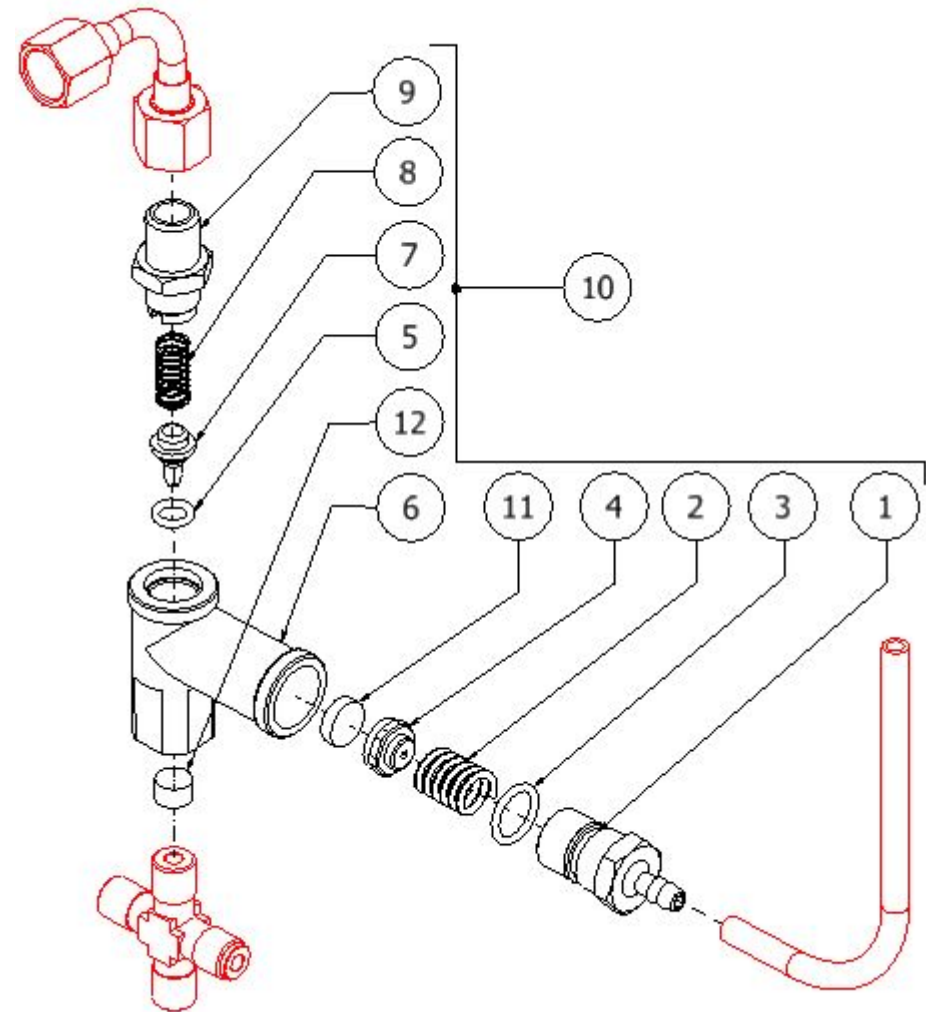

TABLE 2A - (up to 30/10/2012)
MAG1S

TABLE 2A - (from 31/10/2012)
MAG1S

POS	CODE	DESCRIPTION
1	5302077AL	RUBBER-HOLDER FITTING
2	5471539	CALIBRATED SPRING D.1,6
3	7496052	OR GASKET 114
4	5224620AL	GASKET-HOLDER
5	7496018	OR GASKET 105 VITON
6	5283053TP	SURPRESSION VALVE BODY
7	5224615AL	GASKET-HOLDER
8	5471505	SPRING
9	5302017AL	STRAIGHT FITTING M12 H26.5
10	5965212.01AL	ASSEMBLY SURPRESSION VALVE 12BAR
11	5493042	GASKET D.11X3
12	5471019	INOX WIRE FILER D8,5X5 AISI304

TABLE 2A - (from 31/10/2012)
MAG1S

BEZZERA

MAGICA

TABLE 3 - (up to 18/03/2021)
MAG1S

POS	CODE	DESCRIPTION
1	7432522	PRESSURE GAUGE D40 3BAR
2	7400908	PRESSURE GAUGE CAPILLARY
2	7400910	BOILER CAPILLARY PID VERSION
3	5162234LL	STEAM TAP HOSE
3	5162395LL	STEAM TAP HOSE
4	5225412AL	FITTING
4	5302005AL	STRAIGHT FITTING 3/8
5	5265819	LEVEL PROBE D3 X 80 X 6.3
6	5265812	MINIMUM LEVEL PROBE D3 X 110 X 4.8
7	5225205	STRAIGHT FITTING M10 OT
8	5192001	PROBE SHEATH D8 X 45 HOLE D3 PTFE
9	7452511.01	ANTI-PRESSURE VALVE RC OT + TF
11	5162239.02LL	VALVE HOSE
12	7452510.02R	ASSEMBLY SAFETY VALVE
13	5162233LL	WATER TAP HOSE
14	7433013	PRESSOSTAT XP/100 1/4
15	5162235R	PRESSURE SWITCH HOSE
18	5320501.02BL	ASSEMBLY BOILER POLISHED
19	7434009	THERMOSTAT MANUAL 16A 135°C
20	5227007	DOWEL M8 X 6 HOLE M4
21	5492008	GASKET D10.5 X 2
22	5221813	CAP NUT M12
23	5492025	GASKET D42x32x2 PTFE
24	5721127AL	HEATING ELEMENT 1350 110V
24	5722240.01AL	HEATING ELEMENT COPPER 220/240V - 1250/1450W
25	5163204LL	BOTTOM HEATING HOSE
26	5164067.01LL	UPPER HEATING HOSE
27	5329020DC-AL	EXCHANGER 3 HOLES
28	5495007	GASKET D32 X 3 BRASS
29	5301521TR	UNION ELBOW 1/8