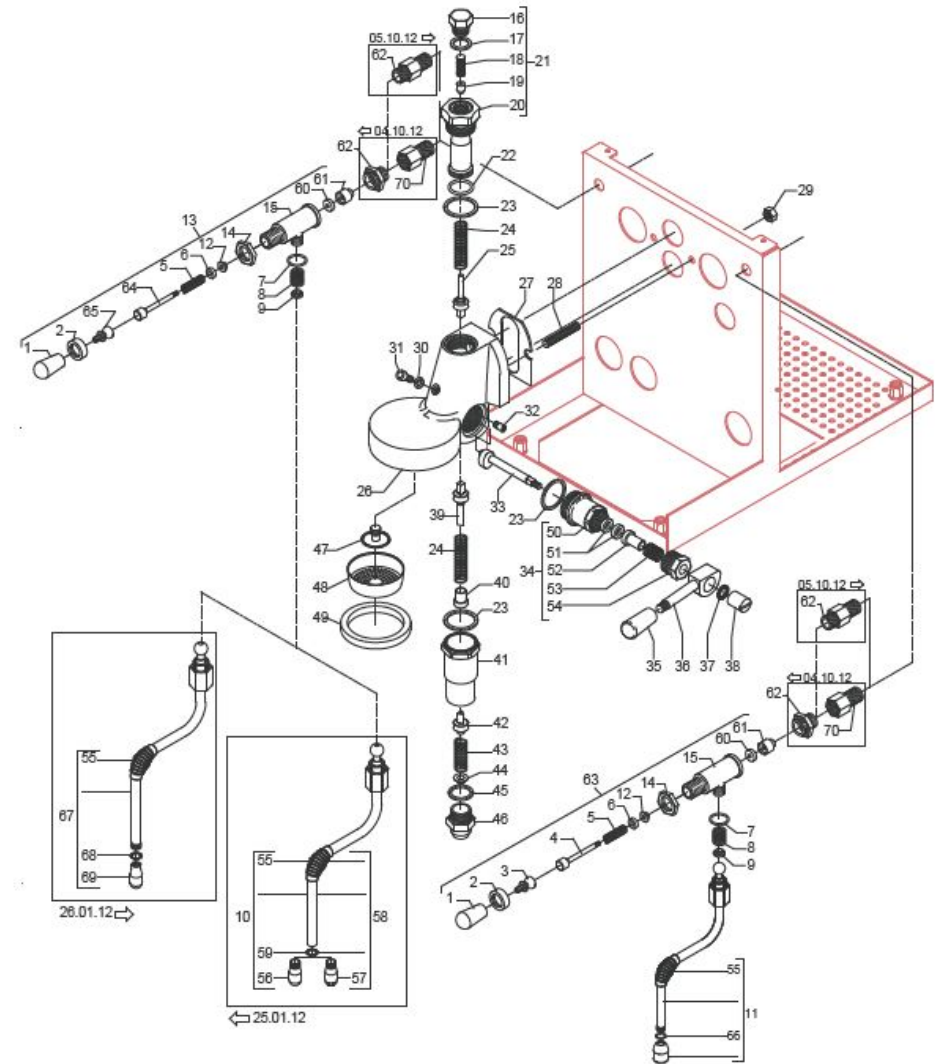

BEZZERA

MAGICA

TABLE 4 - (up to 28/01/2014)
MAG1S

POS	CODE	DESCRIPTION
1	7371511.01	LEVER KNOB
2	5262801	FERRULE 3/8"G H17 STAINLESS STEEL
3	5225610	ARTICULATED JOINT M8
4	5260204DL	SHAFT D12X47
5	5471513	SPRING
6	5261801	WASHER D11
7	7496072	OR GASKET 121
8	5471532.01	SPRING FOR ARTICULATION
9	5190501	COMPLETE CUP
10	7479990.03	STEAM TUBE TERMINAL 2 HOLES SPHERE
11	7479985R	ASSEMBLY WATER HOSE
12	5494004	GASKET D12 X 6 PTFE GRAPHITIZED
13	5964085.02AL	BZ07 TAP COMPLETE WITHOUT HOOKING
14	5221826CM	NUT 3/8
15	5283047R	TAP BODY 3/8"GXM14
16	7479952DL	UPPER ASSY PLUG
17	7479953	GASKET TF 22X17X2
18	7479954	INOX FILTER D8,5X22
19	7479955.01	INJECTOR CH7X9 M6X0.75 HOLE 0.7
20	7479956.01	UPPER SLEEVE ASSY
21	7479933.01	INJECTOR 0,7 UPPER SLEEVE ASSY
22	7479934	GASKET OR 128 VITON
23	7479935	GASKET TF D35X30X2
24	7479936	DELIVERY VALVE SPRING
25	7479937	DELIVERY VALVE ASSY
26	7479940AL	DELIVERY GROUP BODY
27	7493011	INSULATING
28	5267013	TIE ROD M8 X 31 ASTM A193
29	7811402	NUT M8 UNI5587 A2
30	7479938	GASKET TF D10X6X1

BEZZERA

MAGICA

TABLE 4 - (up to 28/01/2014)
MAG1S