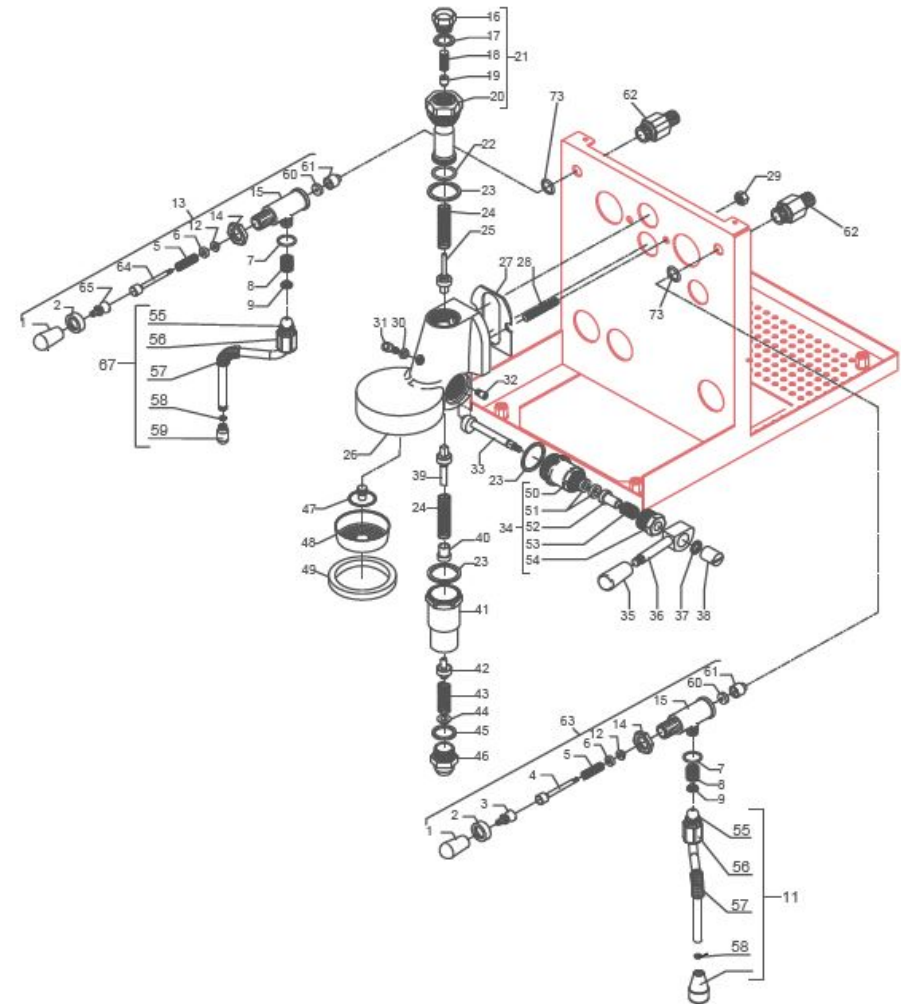

BEZZERA

MAGICA

TABLE 4 - (from 29/01/2014 up to 08/11/2018)
MAG1S

TABLE 4 - (from 29/01/2014 up to 08/11/2018)
MAG1S

POS	CODE	DESCRIPTION
62	5225417R	FITTING M14XM13 WHIT OR
63	5964085.02AL	ASSEMBLY TAP WITH OR
64	5260204DL	SHAFT D12X47
65	5225610	ARTICULATION M8 INOX
67	7479990.03	STEAM TUBE TERMINAL 2 HOLES SPHERE
73	7496052	OR GASKET 114

TABLE 4 - (from 29/01/2014 up to 08/11/2018)
MAG1S

BEZZERA

MAGICA

TABLE 4 - (up to 28/01/2014)
MAG1S

POS	CODE	DESCRIPTION
1	7371511.01	LEVER KNOB
2	5262801	FERRULE 3/8"G H17 STAINLESS STEEL
3	5225610	ARTICULATED JOINT M8
4	5260204DL	SHAFT D12X47
5	5471513	SPRING
6	5261801	WASHER D11
7	7496072	OR GASKET 121
8	5471532.01	SPRING FOR ARTICULATION
9	5190501	COMPLETE CUP
10	7479990.03	STEAM TUBE TERMINAL 2 HOLES SPHERE
11	7479985R	ASSEMBLY WATER HOSE
12	5494004	GASKET D12 X 6 PTFE GRAPHITIZED
13	5964085.02AL	BZ07 TAP COMPLETE WITHOUT HOOKING
14	5221826CM	NUT 3/8
15	5283047R	TAP BODY 3/8"GXM14
16	7479952DL	UPPER ASSY PLUG
17	7479953	GASKET TF 22X17X2
18	7479954	INOX FILTER D8,5X22
19	7479955.01	INJECTOR CH7X9 M6X0.75 HOLE 0.7
20	7479956.01	UPPER SLEEVE ASSY
21	7479933.01	INJECTOR 0,7 UPPER SLEEVE ASSY
22	7479934	GASKET OR 128 VITON
23	7479935	GASKET TF D35X30X2
24	7479936	DELIVERY VALVE SPRING
25	7479937	DELIVERY VALVE ASSY
26	7479940AL	DELIVERY GROUP BODY
27	7493011	INSULATING
28	5267013	TIE ROD M8 X 31 ASTM A193
29	7811402	NUT M8 UNI5587 A2
30	7479938	GASKET TF D10X6X1