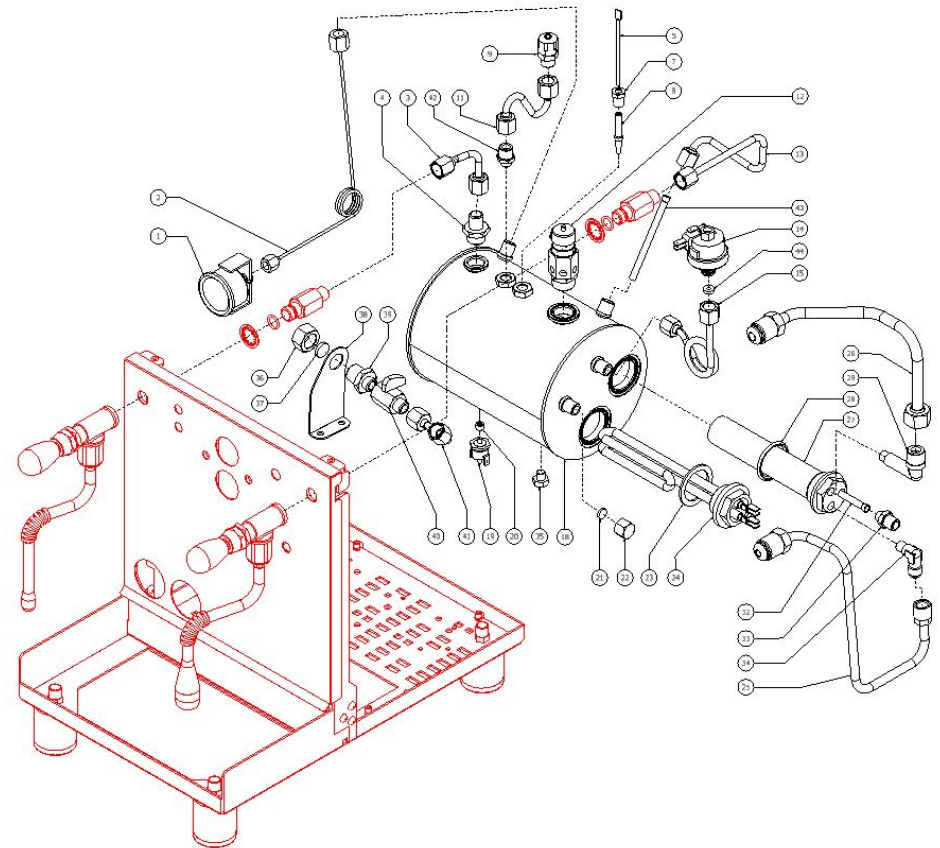

BEZZERA**MAGICA**

TABLE 3 - (up to 18/03/2021)
MAG1S

TABLE 3 - (from 07/10/2025)
MAG1S

POS	CODE	DESCRIPTION
1	7432522	PRESSURE GAUGE D40 3BAR
2	7400908	BOILER CAPILLARY
2	7400910	BOILER CAPILLARY PID VERSION
3	5162234.01LL	STEAM TAP HOSE
3	5162395.01LL	STEAM TAP HOSE
4	5302005AL	STRAIGHT FITTING 3/8
4	5225412AL	FITTING FOR TEMPERATURE PROBE
5	5265826	LEVEL PROBE
7	5225205	STRAIGHT FITTING M10 OT
8	5192001	PROBE SHEATH D8 X 45 HOLE D3 PTFE
9	7452511.01	ANTI-PRESSURE VALVE RC OT + TF
11	5162239.02LL	VALVE HOSE
12	7452510.02R	ASSEMBLY SAFETY VALVE
13	5162496.01LL	WATER PIPE
14	7433013	PRESSOSTAT XP/100 1/4
15	5162235.01LL	PRESSURE SWITCH HOSE
18	5320501.02BL	ASSEMBLY BOILER POLISHED
19	7434009	THERMOSTAT MANUAL 16A 135°C
20	5227007	DOWEL M8 X 6 HOLE M4
21	5492008	GASKET D10.5 X 2
22	5221813	CAP NUT M12
23	5492025	GASKET D42x32x2 PTFE
24	5721127AL	COPPER HEATING ELEMENT 110V 1350W
24	5722240AL	HEATING ELEMENT 220/240V-1250/1450W OT60
25	5163204LL	BOTTOM HEATING HOSE
26	5164067.01LL	UPPER HEATING HOSE
27	5329020DC-AL	EXCHANGER 3 HOLES
28	5495007	GASKET D32 X 3 BRASS
29	5301521TR	UNION ELBOW 1/8
32	5192301	SUCTION HOSE D6 L=130MM PTFE

TABLE 3 - (from 07/10/2025)
MAG1S

TABLE 3 - (from 07/10/2025)
MAG1S

POS	CODE	DESCRIPTION
33	5302006AL	STRAIGHT FITTING 1/8
34	5301520TR	UNION ELBOW 1/8
35	5227012	SCREW TE M8X7.5
36	5221819	CAP NUT 3/8
37	5492011	GASKET D15X3 ASBESTOS FREE
38	5058505LL	BOILER DRAIN SUPPORT W/COMPASSES
39	5302035AL	FITTING 3/8
40	7451504	BALL VALVE MINIBALL 1/4
41	5162498LL	BOILER DRAIN PIPE
42	5302092AL	FITTING M13-M10
43	5192325	DRAW OUT D6X1
44	5492028	GASKET D10.5X4X3