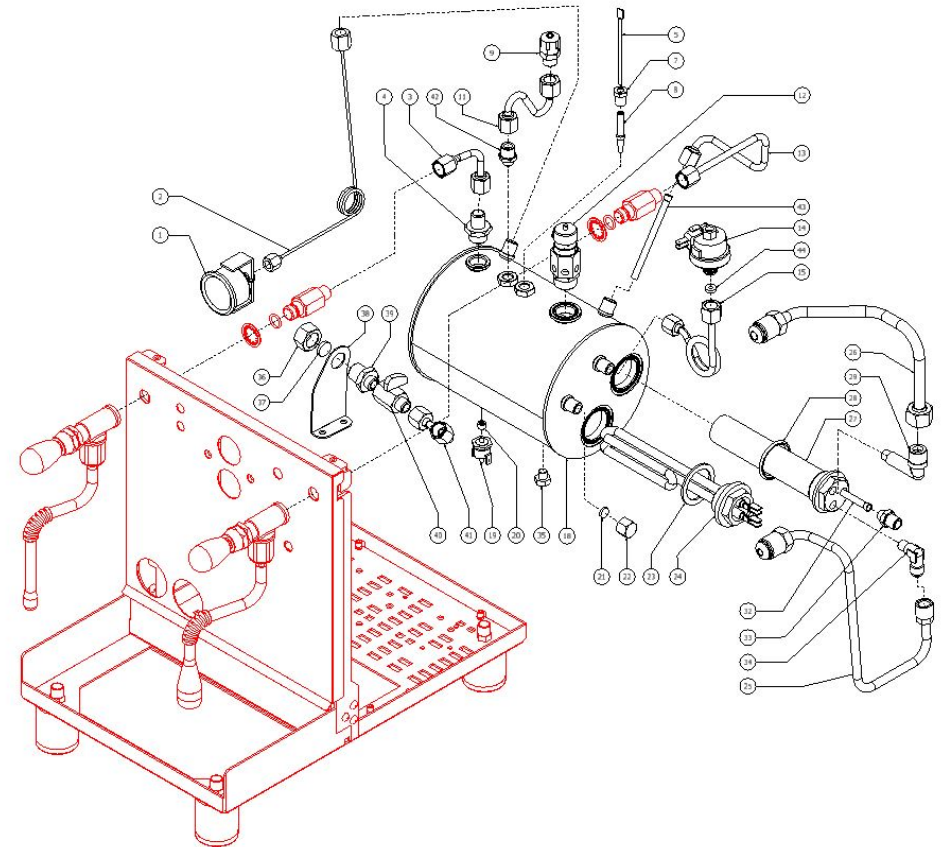

BEZZERA

MAGICA

TABLE 3 - (from 19/03/2021 up to 06/10/2025)
MAG1S

TABLE 3 - (from 19/03/2021 up to 06/10/2025)

MAG1S

POS	CODE	DESCRIPTION
33	5302006AL	STRAIGHT FITTING 1/8
34	5301520TR	UNION ELBOW 1/8
35	5227012	SCREW TE M8X7.5
36	5221819	CAP NUT 3/8
37	5492011	GASKET D15X3 ASBESTOS FREE
38	5058505LL	BOILER DRAIN SUPPORT W/COMPASSES
39	5302035AL	FITTING 3/8
40	7451504	BALL VALVE MINIBALL 1/4
41	5162498LL	BOILER DRAIN PIPE
42	5302092AL	FITTING M13-M10
43	5192325	DRAW OUT D6X1
44	5492028	GASKET D10.5X4X3

TABLE 3 - (from 19/03/2021 up to 06/10/2025)

MAG1S

BEZZERA

MAGICA

TABLE 4 - (from 09/11/2018 up to 06/10/2025)
MAG1S

POS	CODE	DESCRIPTION
1	7371511.01	LEVER KNOB
2	5262801.01	FERRULE 3/8"G H17 STAINLESS STEEL
5	5471513	SPRING
6	5261801	WASHER D11
7	5494021	NUT GASKET PTFE H=1,5
8	5471532.01	SPRING
9	5190501	COMPLETE CUP
11	5966566	WATER TUBE SEMISPHERE 14.3
12	5494004	GASKET D12 X 6 PTFE GRAPHITIZED
13	5964085.02AL	TAP COMPLETE WITHOUT HOOKING
14	5221826CM	NUT 3/8
15	5283055TW	TAP BODY OT FOR OR
16	7479952DL	UPPER ASSY PLUG
17	7479953	GASKET TF 22X17X2
18	7479954	INOX FILTER D8,5X22
19	7479955.01	INJECTOR CH7X9 M6X0.75 HOLE 0.7 INOX
20	7479956.01	UPPER SLEEVE ASSY
21	7479933.01	INJECTOR 0,7 UPPER SLEEVE ASSY
22	7479934	GASKET OR 128 VITON
23	7479935	GASKET TF D35X30X2
24	7479936	DELIVERY VALVE SPRING
25	7479937	DELIVERY VALVE ASSY
26	7479940AL	LEVER BODY GROUP CHROMED OT57
27	7493011	INSULATING
28	5267013	TIE ROD M8 X 31 ASTM A193
29	7811402	NUT M8 UNI5587 A2
30	7479938	GASKET TF D10X6X1
31	7479939	SCREW TCE M6X8
32	7479951	CAM STOP PIN
33	7479950	CAM SHAFT