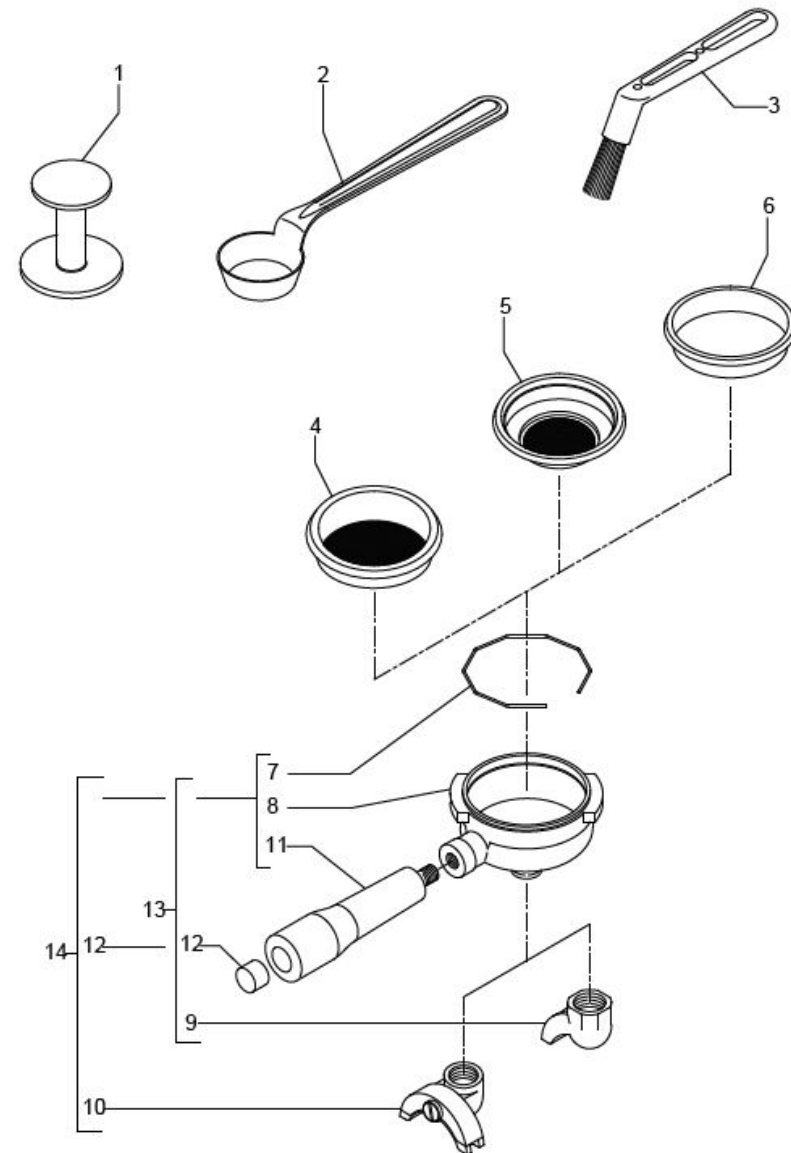

BEZZERA

MAGICA

TABLE 6 - (up to 02/12/2012)
MAG1S

POS	CODE	DESCRIPTION
1	5373001	COFFEE-PRESS
2	5372101	MEASURER
3	7990603	CLEANING BRUSH
4	5471035	FILTER 2 CUPS 20 GRAMS
4	5471021.01	FILTER 2 CUPS 16 GRAMS AISI 304 WITH RUN CHANNEL
5	5471031.01	FILTER 1 CUP 10 GRAMS WITH RUN CHANNEL
6	5471038	BLIND FILTER
7	5471527	FILTER-HOLDER SPRING D1.2 AISI 302
8	7479972.01TW	FILTER-HOLDER
9	7305006TW	SPOUT 1 WAY
10	7305007TW	SPOUT 2 WAY
11	7371502	KNOB POLISHED
12	5373915CM	KNOB CHROME CAP
13	5965588.03R	ASSY FILTER-HOLDER E61 1CUP 80°
14	5965590.03R	ASSEMBLY COMPLETE FILTER-HOLDER 2

BEZZERA

MAGICA

TABLE 6 - (up to 02/12/2012)
MAG1S