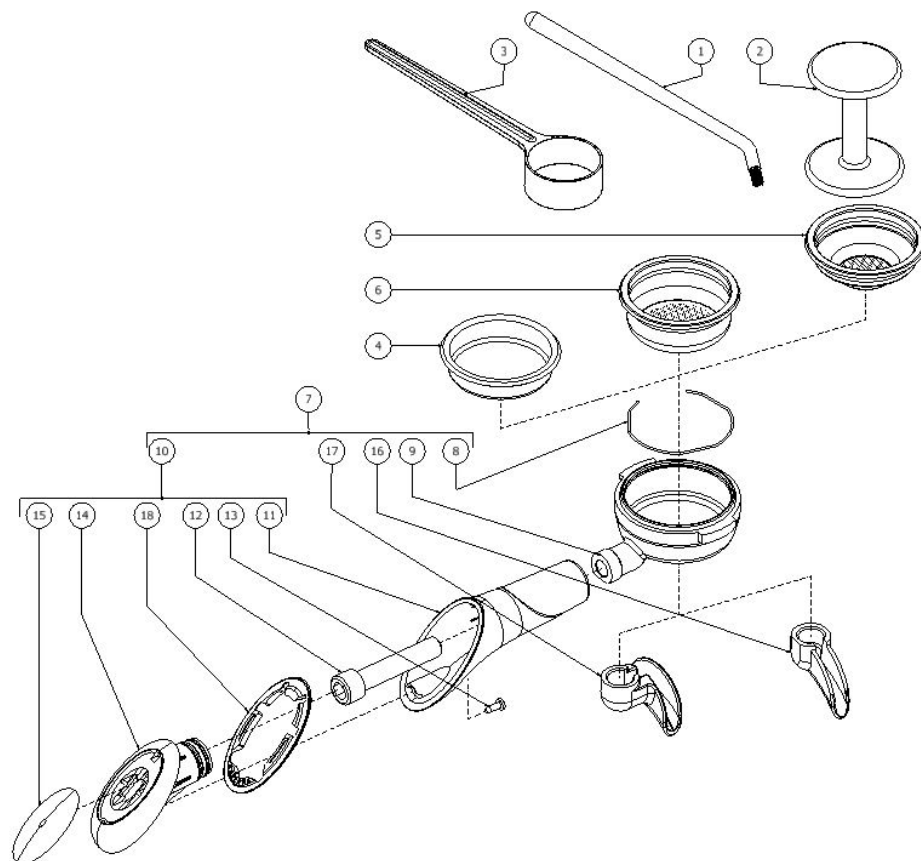

BEZZERA

MAGICA

TABLE 6 - (from 03/12/2012)
MAG1S

POS	CODE	DESCRIPTION
1	7990603	CLEANING BRUSH
2	5373001	COFFEE-PRESS
3	5372101	MEASURER
4	5471038	BLIND FILTER AISI304
5	5471031.01	FILTER 1 CUP 10 GRAMS WITH RUN CHANNEL
6	5471035	FILTER 2 CUPS 20 GRAMS AISI 304 WITH RUN CHANNEL
6	5471021.01	FILTER 2 CUPS 16GRAMS AISI 304 WITH RUN CHANNEL
7	5965590.02R	ASSEMBLY COMPLETE FILTER-HOLDER 2 CUPS E61 W/LOGO
7	5965588.02R	ASSY FILTER-HOLDER E61 1CUP 80° W/LOGO
8	5471527	FILTER-HOLDER SPRING D1.2 AISI 302
9	7479972.01TW	FILTER-HOLDER
10	5978508.02	HANDLE WITH LOGO
11	5371203	HANDLE
12	7816026	SCREW TCEI M12X60
13	7809810	SCREW TC M3.5X8
14	5371204.01	CHROMED PLUG
15	5371205	PLATE WITH LOGO
16	7305006TW	SPOUT 1 WAY
17	7305007TW	SPOUT 2 WAY
18	7493021	GASKET FOR LOGO HANDLE

BEZZERA

MAGICA

TABLE 6 - (from 03/12/2012)
MAG1S