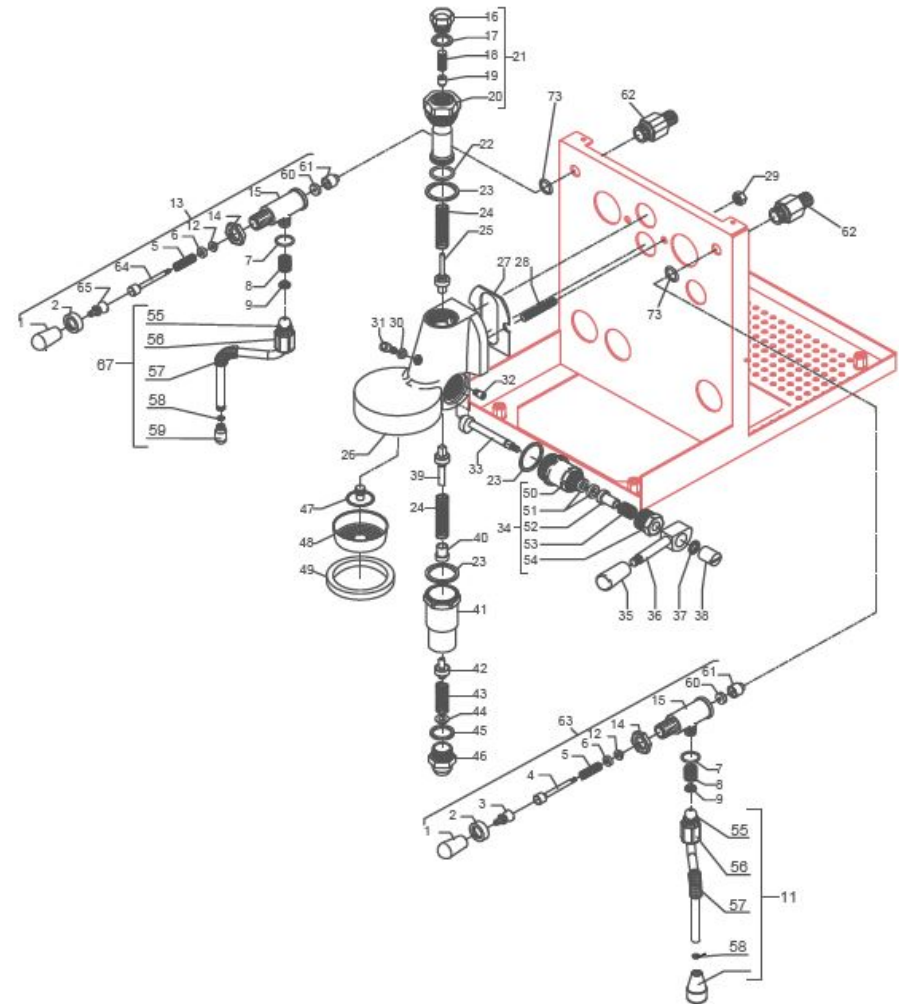

BEZZERA

MAGICA

TABLE 4 - (from 29/01/2014 up to 08/11/2018)
MAG1S

TABLE 4 - (from 29/01/2014 up to 08/11/2018)
MAG1S

POS	CODE	DESCRIPTION
62	5225417R	FITTING M14XM13 WHIT OR
63	5964085.02AL	ASSEMBLY TAP WITH OR
64	5260204DL	SHAFT D12X47
65	5225610	ARTICULATION M8 INOX
67	7479990.03	STEAM TUBE TERMINAL 2 HOLES SPHERE
73	7496052	OR GASKET 114

TABLE 4 - (from 29/01/2014 up to 08/11/2018)
MAG1S

BEZZERA

MAGICA

TABLE 4 - (up to 28/01/2014)
MAG1S

POS	CODE	DESCRIPTION
1	7371511.01	LEVER KNOB
2	5262801	FERRULE 3/8"G H17 STAINLESS STEEL
3	5225610	ARTICULATED JOINT M8
4	5260204DL	SHAFT D12X47
5	5471513	SPRING
6	5261801	WASHER D11
7	7496072	OR GASKET 121
8	5471532.01	SPRING FOR ARTICULATION
9	5190501	COMPLETE CUP
10	7479990.03	STEAM TUBE TERMINAL 2 HOLES SPHERE
11	7479985R	ASSEMBLY WATER HOSE
12	5494004	GASKET D12 X 6 PTFE GRAPHITIZED
13	5964085.02AL	BZ07 TAP COMPLETE WITHOUT HOOKING
14	5221826CM	NUT 3/8
15	5283047R	TAP BODY 3/8"GXM14
16	7479952DL	UPPER ASSY PLUG
17	7479953	GASKET TF 22X17X2
18	7479954	INOX FILTER D8,5X22
19	7479955.01	INJECTOR CH7X9 M6X0.75 HOLE 0.7
20	7479956.01	UPPER SLEEVE ASSY
21	7479933.01	INJECTOR 0,7 UPPER SLEEVE ASSY
22	7479934	GASKET OR 128 VITON
23	7479935	GASKET TF D35X30X2
24	7479936	DELIVERY VALVE SPRING
25	7479937	DELIVERY VALVE ASSY
26	7479940AL	DELIVERY GROUP BODY
27	7493011	INSULATING
28	5267013	TIE ROD M8 X 31 ASTM A193
29	7811402	NUT M8 UNI5587 A2
30	7479938	GASKET TF D10X6X1