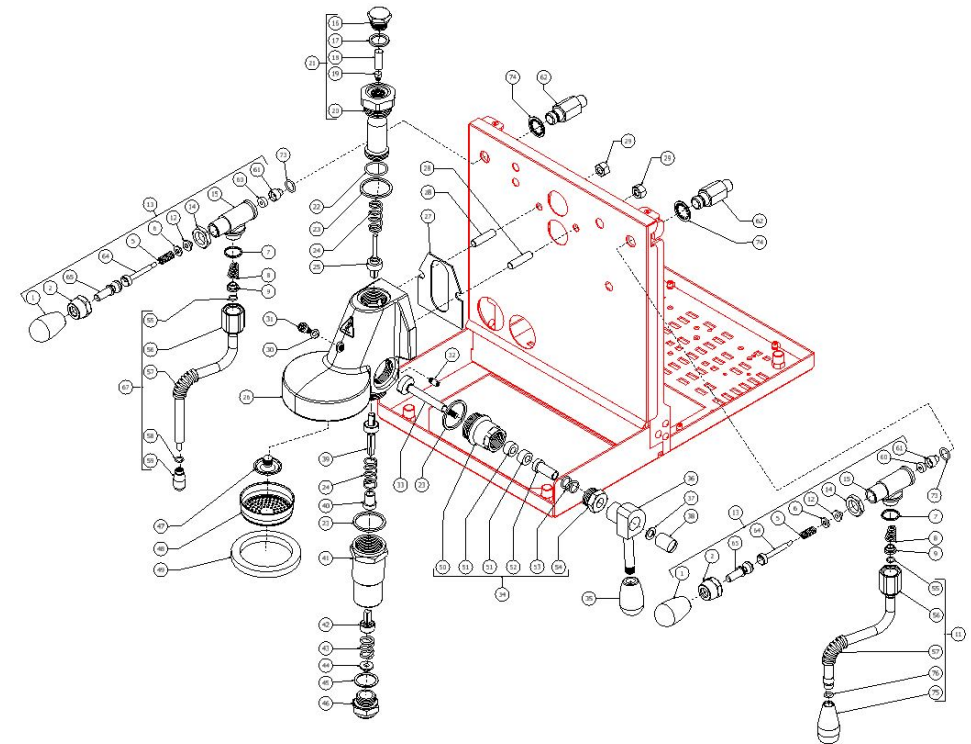

TABLE 4 - (from 07/10/2025)
MAG1S

BEZZERA**MAGICA**

TABLE 4 - (from 07/10/2025)
MAG1S

POS	CODE	DESCRIPTION
65	5225610	ARTICULATION M8 INOX
67	7479990.03	STEAM TUBE TERMINAL 2 HOLES SPHERE 14,3
73	7496052	OR GASKET 114
74	7814201	WASHER 14 DIN6798J A2
75	5226601TW	WATER HOSE TERMINAL
76	7496084	GASKET OR D6,4X1,9 NBR70

BEZZERA**MAGICA**

TABLE 4 - (from 07/10/2025)
MAG1S

BEZZERA

MAGICA

TABLE 4 - (from 29/01/2014 up to 08/11/2018)
MAG1S

POS	CODE	DESCRIPTION
1	7371511.01	LEVER KNOB
2	5262801.01	FERRULE 3/8" G H17 STAINLESS STEEL
3	5225610	ARTICULATION M8 INOX
4	5260204DL	SHAFT D12X47
5	5471513	SPRING
6	5261801	WASHER D11
7	7496072	OR GASKET 121
8	5471532.01	SPRING FOR ARTICULATION
9	5190501	COMPLETE CUP
11	7479985R	ASSEMBLY WATER HOSE
12	5494004	GASKET D12 X 6 PTFE GRAPHITIZED
13	5964085.02AL	ASSEMBLY TAP WITH OR
14	5221826CM	NUT 3/8
15	5283055TW	TAP BODY OT FOR OR
16	7479952DL	UPPER ASSY PLUG
17	7479953	GASKET TF 22X17X2
18	7479954	INOX FILTER D8,5X22
19	7479955	INJECTOR M6X0,75 FORO D0,7
20	7479956.01	UPPER SLEEVE ASSY
21	7479933.01	INJECTOR D0.7 UPPER SLEEVE ASSY
22	7479934	GASKET OR 128 VITON
23	7479935	GASKET TF D35X30X2
24	7479936	DELIVERY VALVE SPRING
25	7479937	DELIVERY VALVE ASSY
26	7479940AL	DELIVERY GROUP BODY
27	7493011	INSULATING
28	5267013	TIE ROD M8 X 31 ASTM A193
29	7811402	NUT M8 UNI5587 A2
30	7479938	GASKET TF D10X6X1
31	7479939	SCREW TCE M6X8