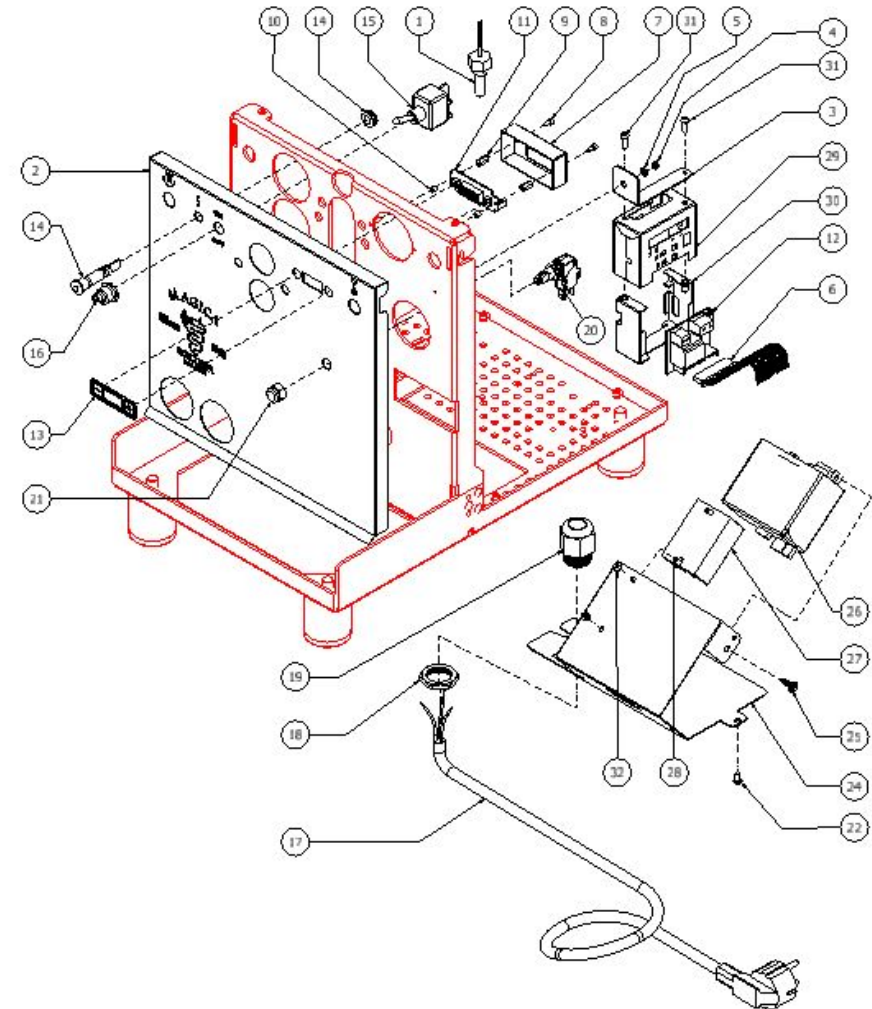

BEZZERA

MAGICA

TABLE 5A - (from 29/07/2022)
MAG1S PID

POS	CODE	DESCRIPTION
26	7661007R	LEVEL REGULATOR 220/240V 50/60HZ
27	7635424.01	RELAIS SSR FOR T.PID
28	7816009	SCREW TCEI M4X10 UNI 5931A2
29	5053060LW	SUPPORT COVER PID CARD
30	5058513LL	SUPPORT PID CARD W/COMPASSES
31	7819901	SCREW TBEI M4X12 ISO 7380 A2 INOX
32	7812601	INOX NUT M4 UNI5588

BEZZERA

MAGICA

TABLE 5A - (from 29/07/2022)
MAG1S PID