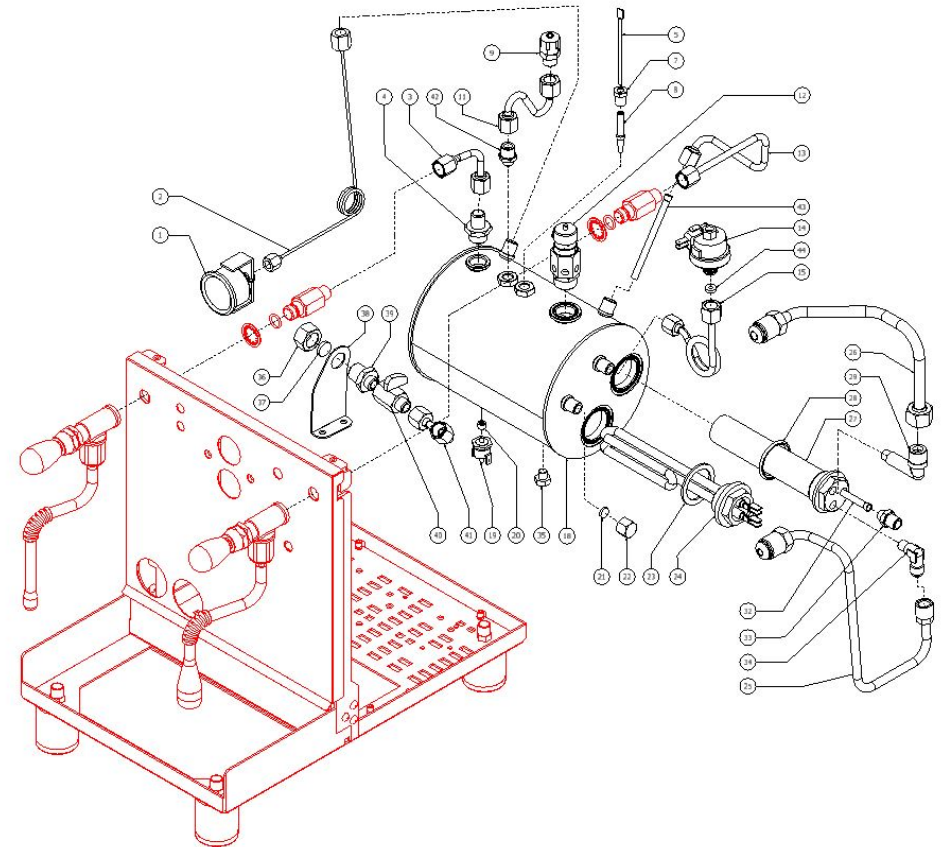

TABLE 3 - (from 07/10/2025)
MAG1S

POS	CODE	DESCRIPTION
33	5302006AL	STRAIGHT FITTING 1/8
34	5301520TR	UNION ELBOW 1/8
35	5227012	SCREW TE M8X7.5
36	5221819	CAP NUT 3/8
37	5492011	GASKET D15X3 ASBESTOS FREE
38	5058505LL	BOILER DRAIN SUPPORT W/COMPASSES
39	5302035AL	FITTING 3/8
40	7451504	BALL VALVE MINIBALL 1/4
41	5162498LL	BOILER DRAIN PIPE
42	5302092AL	FITTING M13-M10
43	5192325	DRAW OUT D6X1
44	5492028	GASKET D10.5X4X3

TABLE 3 - (from 07/10/2025)
MAG1S