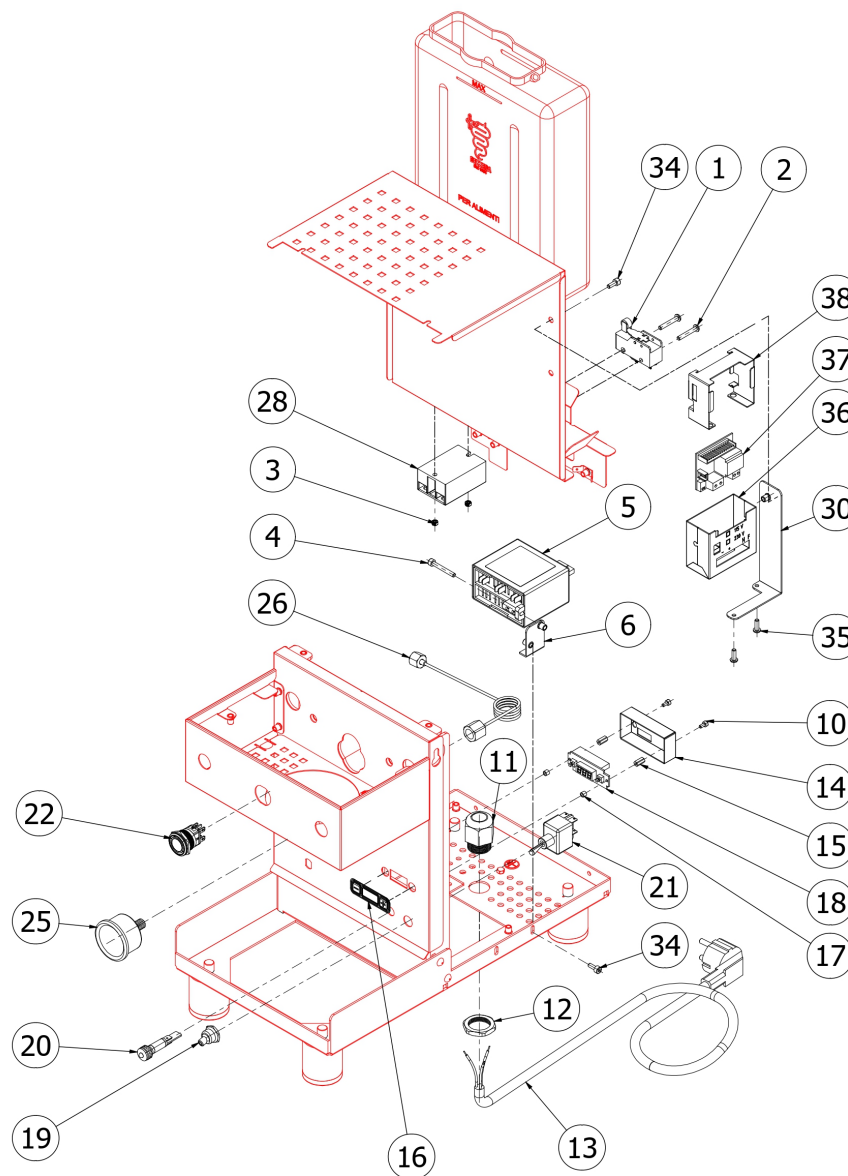

BEZZERA

CREMA

TABLE 7B - (from 01/05/2023)
CREMA Mod. PM Pid

POS	CODE	DESCRIPTION
1	7633907	MICROSWITCH G31 L
2	7819911	SCREW TTEI M4X25 INOX
3	7822602	NUT M3 OT
4	7816019	SCREW TCE M4 X 30 DIN 5931 A2
5	7661006.01R	LEVEL REGULATOR 100/120V 50/60HZ
5	7661007.01R	CONTROL UNIT 220/240V 50/60HZ
6	5058433LL	LEVEL REGULATOR SUPPORT
10	7816016	SCREW TCEI M3X6
11	7614007	FAIRLEAD WITH HOLE RUBBER
12	7614006	NUT PG13.5
13	7554001	ELECTRIC CABLE WITH ENGLISH PLUG
13	7555001	ELECTRIC CABLE WITH SHUKO PLUG
13	7551001	ELECTRIC CABLE WITH USA PLUG L=1.5M
14	5053059LW	PID DISPLAY COVER
15	5191511	SPACER
16	5522076	TERMOPID PLATE
17	5191521	PID DISPLAY SPACER
18	7665544	TPID DISPLAY CARD WHITE (PR)
19	7372507	PROTECTION WITH NICKEL NUT IU0598
20	7633626	RED LED
21	7633326	BIPOLAR SWITCH LEVER
22	7633348	COFFEE ANTI-VANDAL SWITCH 230V
25	7432523.02	PRESSURE GAUGE D40 16BAR TRICOLOUR
26	7400903	BOILER PRESSURE GAUGE CAPILLARY
28	7635424.01	RELAIS SSR FOR T.PID
30	5058517LL	PID+OPTO (PR) CARD SUPPORT WITH BUSHES
34	7816009	SCREW TCEI M4X10 UNI 5931A2
35	7819901	SCREW TBEI M4X12 ISO 7380 A2 INOX
36	5053060LW	SUPPORT COVER PID CARD
37	7434027.01	THERMOSTAT TPID 230/240V S/DISP

BEZZERA

CREMA

TABLE 7B - (from 01/05/2023)
CREMA Mod. PM Pid