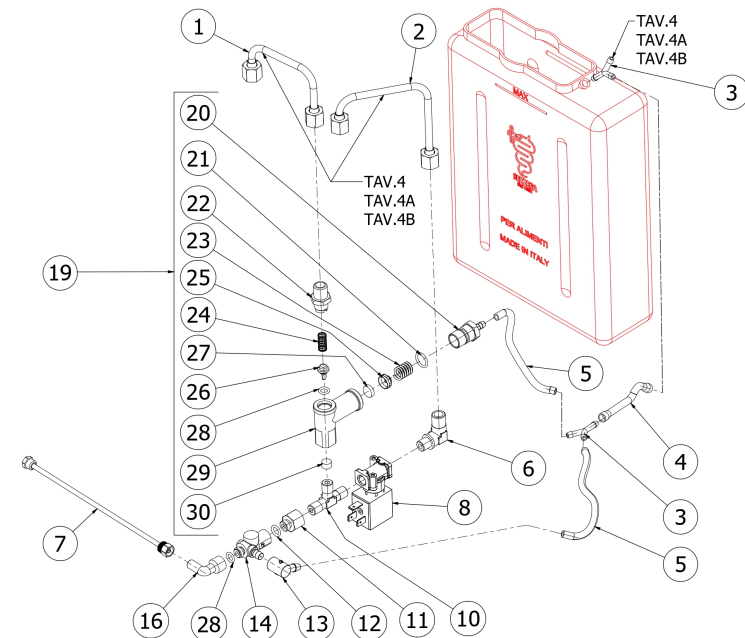

TABLE 2
CREMA

POS	CODE	DESCRIPTION
1	5162304LL	EXCHANGER CHARGE PIPE OF BZ07
2	5162303.01LL	BOILER LOAD HOSE BZ07
3	7303033	FITTING
4	5194610	HOSE 6X4 L=250 SILICONE
5	5194571	HOSE D6X4 L=200 SILICONE (R)
6	5301504AL	ELBOW FITTING M12X1/8
7	5194635LL	ASSY TUBE PTFE 4X170
8	7702322.01	EV.2WAY OLAB 220/230V 25BAR SMALL
8	7702415.01	EV.2 WAY 240V 25BAR SMALL COIL
8	7701123.01	EV.2 WAY 110V 25BAR SMALL COIL
10	7304543TR	FITTING TEE CONICAL 1/8
11	5225411AL	REDUCTION 1/8
12	7496085.01	GASKET OR D7.2X1.9 NBR 70SH
13	7303006	RUBBER-HOLDER FITTING
14	7452516	SELF-PRIMING VALVE
16	7303063TR	ELBOW FITTING BODY 1/8"
19	5965212.01AL	ASSY OPV ADJUST. 9/12 BAR
20	5302077AL	FITTING PORT.M14X1 OTXTUBO6X4 OT57U
21	7496052	OR GASKET 114 VITON
22	5302017AL	FITTING M12 ES16 H26.5 OT57USA
23	5471539	CALIBRATED SPRING D.1,6
24	5471505	CALIBRATED SPRING D0.45 H22 AISI302
25	5224620AL	GASKET-HOLDER ES.12X6.8 OT57USA
26	5224615AL	GASKET-HOLDER SURP.VALVE OT57USA
27	5493042	GASKET D.11X3
28	7496018	OR GASKET 105
29	5283053TP	SURPRESSION VALVE BODY
30	5471019	FILTER D8,5X5 AISI304

TABLE 2
CREMA