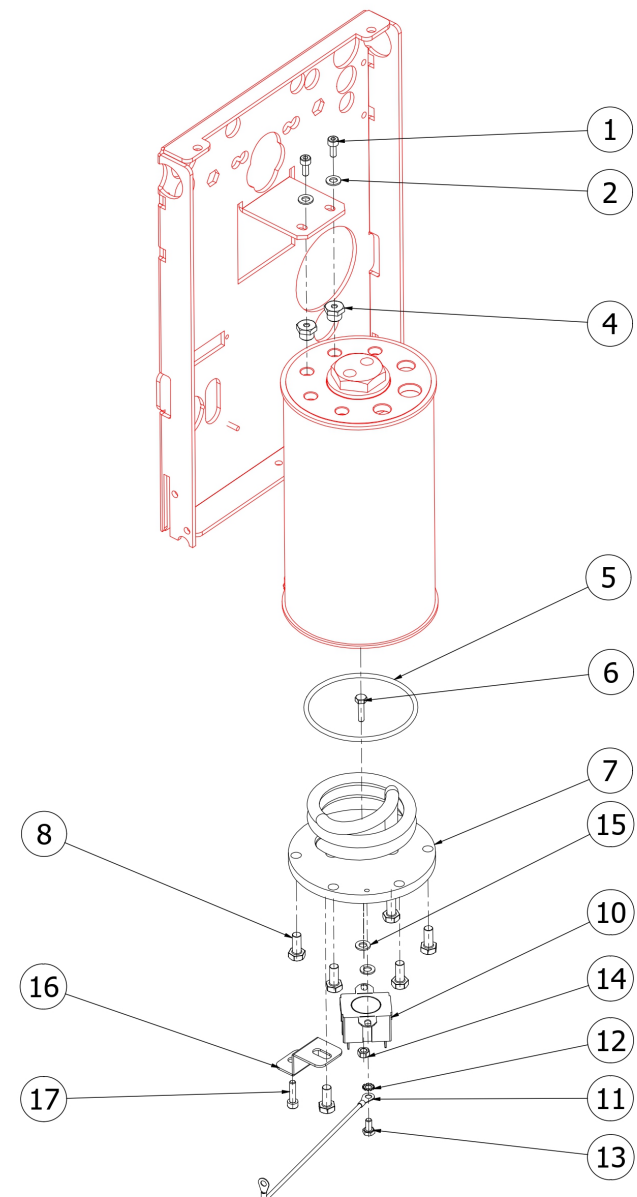

TABLE 5
CREMA

POS	CODE	DESCRIPTION
1	7816009	SCREW TCEI M4X10 UNI 5931A2
2	7815003	PLAIN WASHER D5 UNI 6592 A2
4	5226411TP	PLUG 1/8
5	7496040	OR GASKET D73 X 3 VITON
6	7826402	SCREW TE M4X16 UNI 5739 OT
7	5722239.02AL	HEATING ELEMENT 220/240V-1100/1300W
7	5721128.01AL	HEATING ELEMENT 120V 1200W
8	7816422	SCREW TE M6X14 UNI 5739 OT
10	7634819.01	THERMIC PROTECTION 250V 130°C
11	7663573.01	RESISTANCE CONNECTION CABLE
12	7814001	WASHER D4 DIN 6798A A2
13	7816409	SCREW TE M4X8 UNI 5739 A2
14	7822603	NUT M4 OT
15	7825003	WASHER D5X1 UNI 6592 OT
16	5058474LL	BOILER SUPPORT
17	7816004	SCREW TCEI M4X16 A2

TABLE 5
CREMA