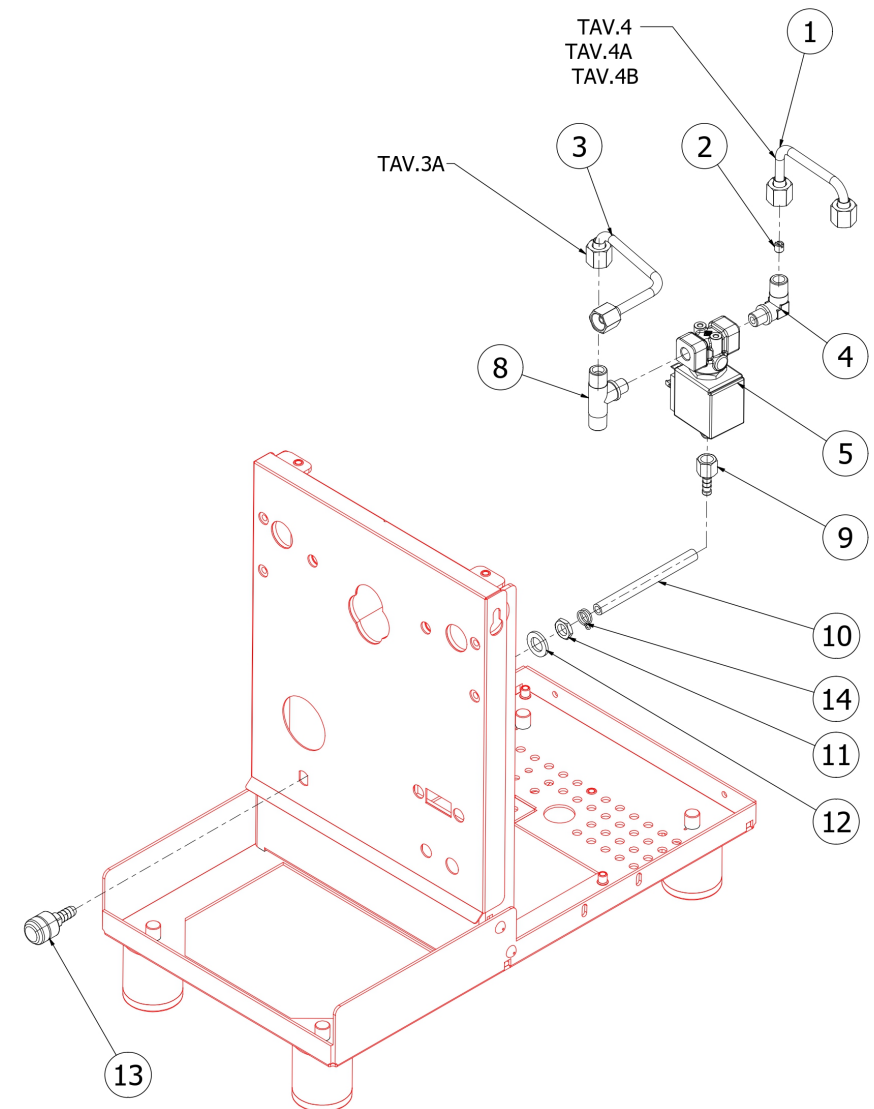

BEZZERA**CREMA**TABLE 8
CREMA

POS	CODE	DESCRIPTION
1	5162185.02LL	EXCHANGER TUBE/EV.GROUP
2	5223005TP	JET M6 X 6 HOLE D1.2 OT
3	5162361LL	HOSE FOR SOLENOID VALVE OF GROUP
4	5301504AL	ELBOW FITTING M12X1/8
5	7702419R	SOLENOID VALVE 3 WAYS ODE 110/120V
5	7702418R	SOLENOID VALVE 3 WAYS ODE 230/240V
8	5300513TR	UNION
9	5370313	GROUP E.VALVE DRAIN RUBBER HOLDER
10	5194564	SILICON PIPE 8X5X90
11	5221844	NUT 1/8
12	7815001	WASHER D10 UNI 6592 A2
13	5283061	DRAIN FITTING 1/8
14	7611512	CLAMP

BEZZERA**CREMA**TABLE 8
CREMA

TABLE 9
CREMA

POS	CODE	DESCRIPTION
1	5373001	COFFEE-PRESS ABS
2	5372101	BLACK MEASURE
3	7990603	CLEANING BRUSH FOR COFFEE MACHINE
4	5471035	FILTER 2 CUPS 20 GRAMS
5	5471031.01	FILTER 1 CUP 10 GRAMS
6	5471038	BLIND FILTER AISI304
7	5471527	FILTER-HOLDER SPRING D1.2 AISI 302
8	5286016TW	FILTER-HOLDER TILTED HANDLE BZ
9	7288505TW	SPOUT 1 WAY SHORT
10	7288501TW	SPOUT 2 WAY SHORT
11	7371520.01	WOODEN FILTER-HOLDER HANDLE
12	5965648.01R	ASSY FILTER-HOLDER BZ GROUP 1CUP,
13	5965640.01R	ASSY FILTER-HOLDER BZ GROUP 2CUPS,
14	5262002.01	EXTENCION WIRED GRID