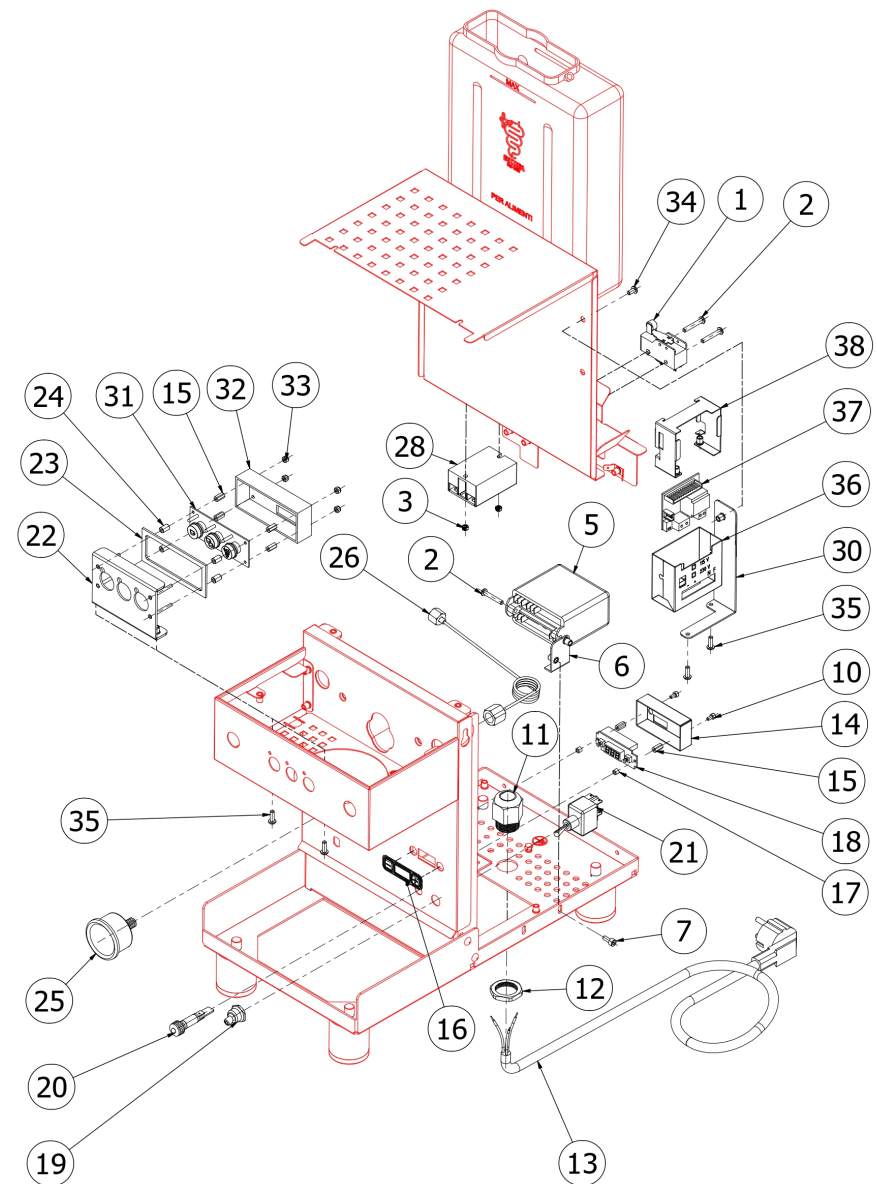

TABLE 7A - (from 01/05/2023)
CREMA Mod. DE Pid

BEZZERA**CREMA**

TABLE 7A - (from 01/05/2023)
 CREMA Mod. DE Pid

POS	CODE	DESCRIPTION
33	7812402	NUT M3 UNI7473 A2 SELF-LOCKING INOX
34	7819908	SCREW TTEI M4X8
35	7819901	SCREW TBEI M4X12 ISO 7380 A2 INOX
36	5053060LW	SUPPORT COVER PID CARD
37	7434027.01	THERMOSTAT TPID 230/240V S/DISP
38	5058513LL	SUPPORT PID CARD W/COMPASSES

BEZZERA**CREMA**

TABLE 7A - (from 01/05/2023)
 CREMA Mod. DE Pid

BEZZERA

CREMA

TABLE 7B - (up to 30/04/2023)
CREMA Mod. PM Pid

POS	CODE	DESCRIPTION
1	7633907	MICROSWITCH G31 L
2	7819911	SCREW TTEI M4X25 INOX
3	7822602	NUT M3 OT
4	7816005	SCREW TCEI M4X20 UNI 5931 A2
5	7661006R	LEVEL REGULATOR 100/120V 50/60HZ
5	7661007R	LEVEL REGULATOR 220/240V 50/60HZ
6	5058433LL	LEVEL REGULATOR SUPPORT
7	7816009	SCREW TCEI M4X10 UNI 5931A2
11	7614007	FAIRLEAD WITH HOLE RUBBER
12	7614006	NUT PG13.5
13	7555001	ELECTRIC CABLE WITH SHUKO PLUG
13	7551001	ELECTRIC CABLE WITH USA PLUG L=1.5M
13	7554001	ELECTRIC CABLE WITH ENGLISH PLUG
19	7372507	PROTECTION WITH NICKEL NUT IU0598
20	7633626	RED LED
21	7633326	BIPOLAR SWITCH LEVER
22	7633351	COFFEE ANTI-VANDAL SWITCH 110V
22	7633348	COFFEE ANTI-VANDAL SWITCH 230V
23	7663599	ANTI-VANDAL SWITCH CONNECTING CABLE W/FASTON
25	7432523	PRESSURE GAUGE D40 16BAR NEUTRAL
26	7400903	BOILER PRESSURE GAUGE CAPILLARY
27	5300513TR	UNION
28	7635424.01	RELAIS SSR FOR T.PID
29	7611517	CLAMP
31	7826401	SCREW TE M4X12 UNI5739 OT
32	5968144	PID KIT 110V WHITE
32	5968143	PID KIT 220/240V WHITE