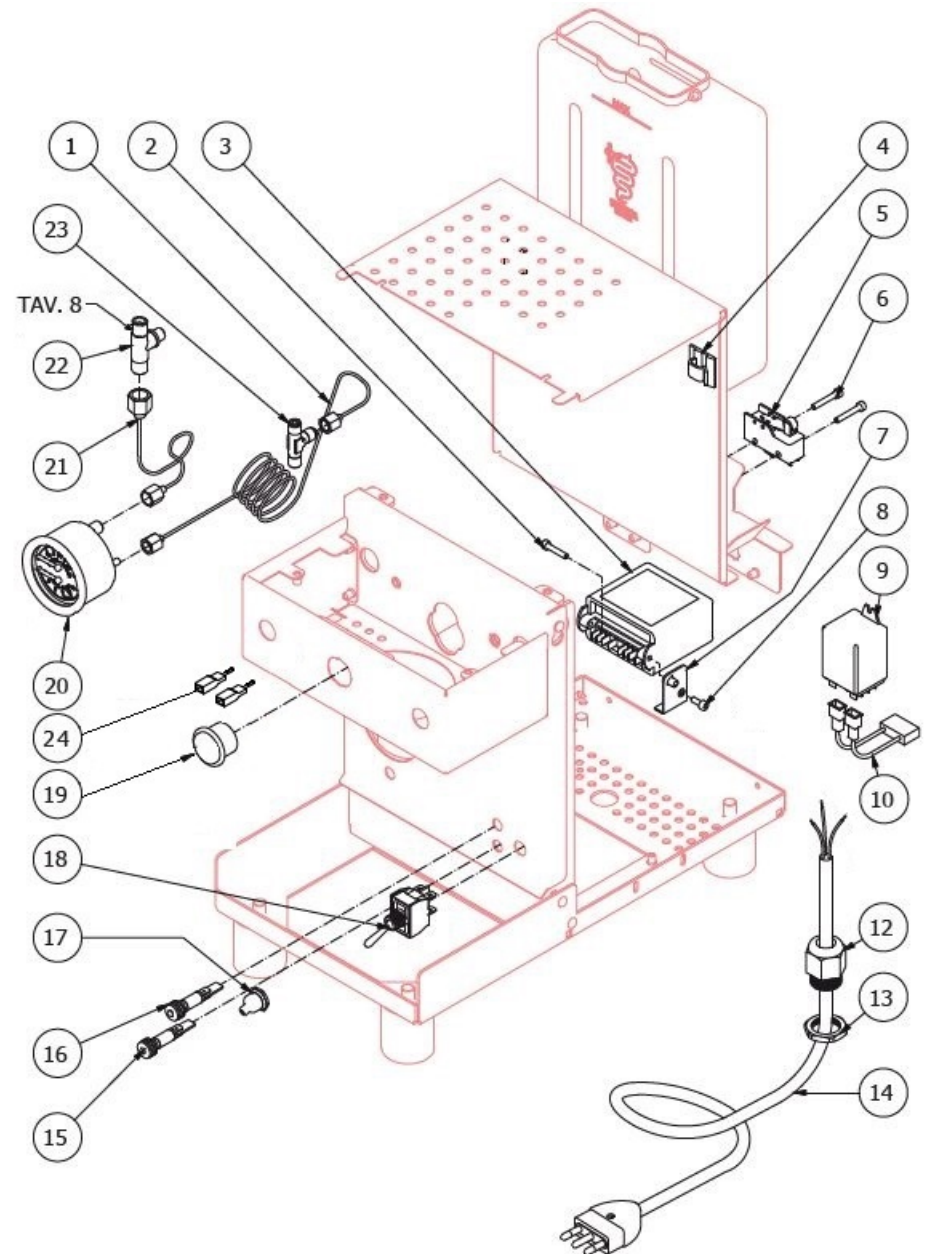

BEZZERA

CREMA

TABLE 7 - (up to 30/04/2023)
CREMA Mod. PM

TABLE 7 - (from 01/05/2023)
CREMA Mod. PM

POS	CODE	DESCRIPTION
1	7400911	BOILER CAPILL.
2	7816019	SCREW TCE M4 X 30 DIN 5931 A2
3	7661006.01R	LEVEL REGULATOR 100/120V 50/60HZ
3	7661007.01R	CONTROL UNIT 220/240V 50/60HZ
4	7816009	SCREW TCEI M4X10 UNI 5931A2
5	7633907	MICROSWITCH G31 L
6	7819911	SCREW TTEI M4X25 INOX
7	5058433LL	LEVEL REGULATOR SUPPORT
9	7635418	RELAY FINDER 110V 16A
9	7635419	RELAY 16A 220/230V
9	7635420	RELAIS FINDER 240V 16A 8 PINS
10	7663012R	FILTER RC 0,22MF 100 OHM UL
12	7614007	FAIRLEAD WITH HOLE RUBBER
13	7614006	NUT PG13.5
14	7551001	ELECTRIC CABLE WITH USA PLUG L=1.5M
14	7554001	ELECTRIC CABLE WITH ENGLISH PLUG
14	7555001	ELECTRIC CABLE WITH SHUKO PLUG
15	7633624	GREEN LAMP
16	7633625	ORANGE LAMP
17	7372507	PROTECTION WITH NICKEL NUT IU0598
18	7633326	BIPOLAR SWITCH LEVER
19	7633348	COFFEE ANTI-VANDAL SWITCH 230V
19	7633355SG1	SWITCH 110V COFFEE
20	7432524.03	PRESSURE GAUCE D60 DOUBLE SCALE
21	7400903	BOILER PRESSURE GAUGE CAPILLARY