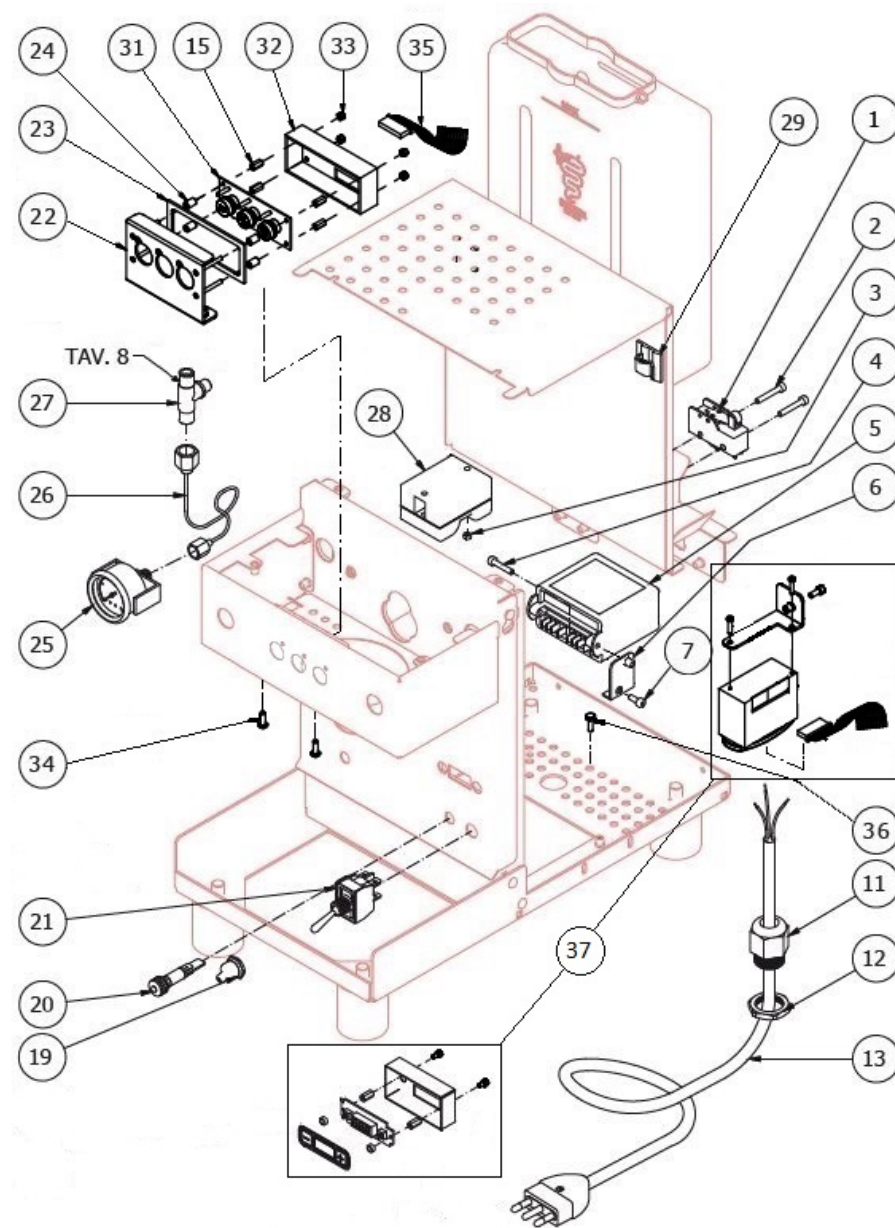

BEZZERA

CREMA

TABLE 7A - (up to 30/04/2023)
CREMA Mod. DE Pid

POS	CODE	DESCRIPTION
1	7633907	MICROSWITCH G31 L
2	7819911	SCREW TTEI M4X25 INOX
3	7822602	NUT M3 OT
4	7816005	SCREW TCEI M4X20 UNI 5931 A2
5	7662671.02PR	ELECTRONIC DOSAGE 1GR 3S 220/240V
5	7662650.03PR	ELECTRONIC DOSAGE 1GR 3S 115V
6	5058433LL	LEVEL REGULATOR SUPPORT
7	7816009	SCREW TCEI M4X10 UNI 5931A2
11	7614007	FAIRLEAD WITH HOLE RUBBER
12	7614006	NUT PG13.5
13	7555001	ELECTRIC CABLE WITH SHUKO PLUG
13	7551001	ELECTRIC CABLE WITH USA PLUG L=1.5M
13	7554001	ELECTRIC CABLE WITH ENGLISH PLUG
15	5191511	SPACER
19	7372507	PROTECTION WITH NICKEL NUT IU0598
20	7633626	RED LED
21	7633326	BIPOLAR SWITCH LEVER
22	5058480LL	FRONTALWORK SUPPORT PUSH BUTTON CREMA DE W/COMPASSES
23	7493014	PUSH-BUTTON PANEL GASKET
24	5191506	SPACER D6X8.8
25	7432523	PRESSURE GAUGE D40 16BAR NEUTRAL
26	7400903	BOILER PRESSURE GAUGE CAPILLARY
27	5300513TR	UNION
28	7635424.01	RELAIS SSR FOR T.PID
29	7611517	CLAMP
31	7665021	PUSHBUTTON 3 KEYS BLACK
32	7370505	COVER
33	7812402	NUT M3 UNI7473 A2 SELF-LOCKING INOX
34	7819901	SCREW TTEI M4X12 ISO 7380 A2 INOX
35	7636604	STRIP-LINE 8 POLES

BEZZERA

CREMA

TABLE 7A - (up to 30/04/2023)
CREMA Mod. DE Pid