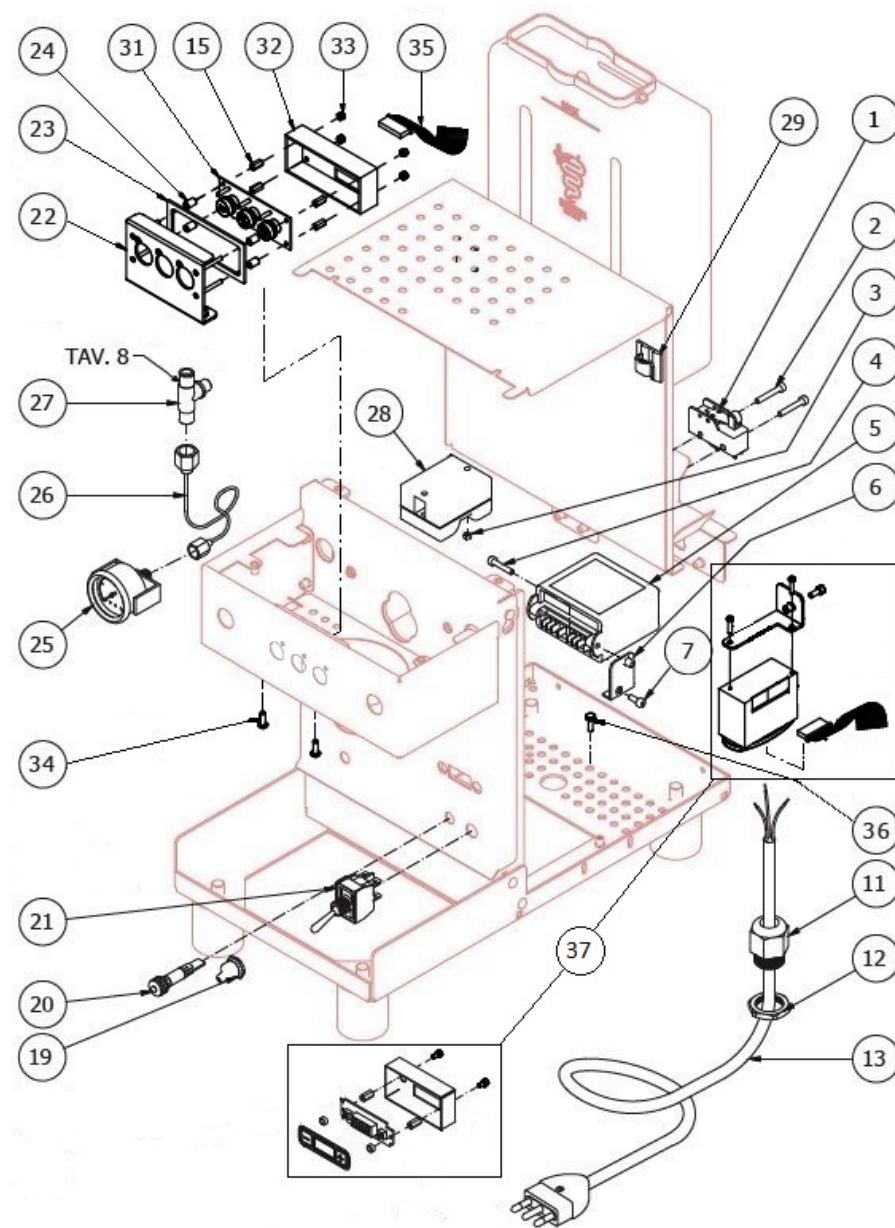

BEZZERA**CREMA**

TABLE 7A - (up to 30/04/2023)
 CREMA Mod. DE Pid

TABLE 7A - (from 01/05/2023)
CREMA Mod. DE Pid

POS	CODE	DESCRIPTION
1	7633907	MICROSWITCH G31 L
2	7819911	SCREW TTEI M4X25 INOX
3	7822602	NUT M3 OT
5	7662671.02PR	ELECTRONIC DOSAGE 1GR 3S 220/240V
5	7662650.03PR	ELECTRONIC DOSAGE 1GR 3S 115V
6	5058433LL	LEVEL REGULATOR SUPPORT
7	7816009	SCREW TCEI M4X10 UNI 5931A2
10	7816016	SCREW TCEI M3X6
11	7614007	FAIRLEAD WITH HOLE RUBBER
12	7614006	NUT PG13.5
13	7555001	ELECTRIC CABLE WITH SHUKO PLUG
13	7554001	ELECTRIC CABLE WITH ENGLISH PLUG
13	7551001	ELECTRIC CABLE WITH USA PLUG L=1.5M
14	5053059LW	PID DISPLAY COVER
15	5191511	SPACER
16	5522076	TERMOPID PLATE
17	5191521	PID DISPLAY SPACER
18	7665544	TPID DISPLAY CARD WHITE (PR)
19	7372507	PROTECTION WITH NICKEL NUT IU0598
20	7633626	RED LED
21	7633326	BIPOLAR SWITCH LEVER
22	5058480LL	FRONTALWORK SUPPORT PUSH BUTTON
23	7493014	PUSH-BUTTON PANEL GASKET
24	5191506	SPACER D6X8.8
25	7432523.02	PRESSURE GAUGE D40 16BAR TRICOLOUR
26	7400903	BOILER PRESSURE GAUGE CAPILLARY
28	7635424.01	RELAIS SSR FOR T.PID
30	5058517LL	PID+OPTO (PR) CARD SUPPORT WITH BUSHES
31	7665021	PUSHBUTTON 3 KEYS BLACK
32	7370505	COVER