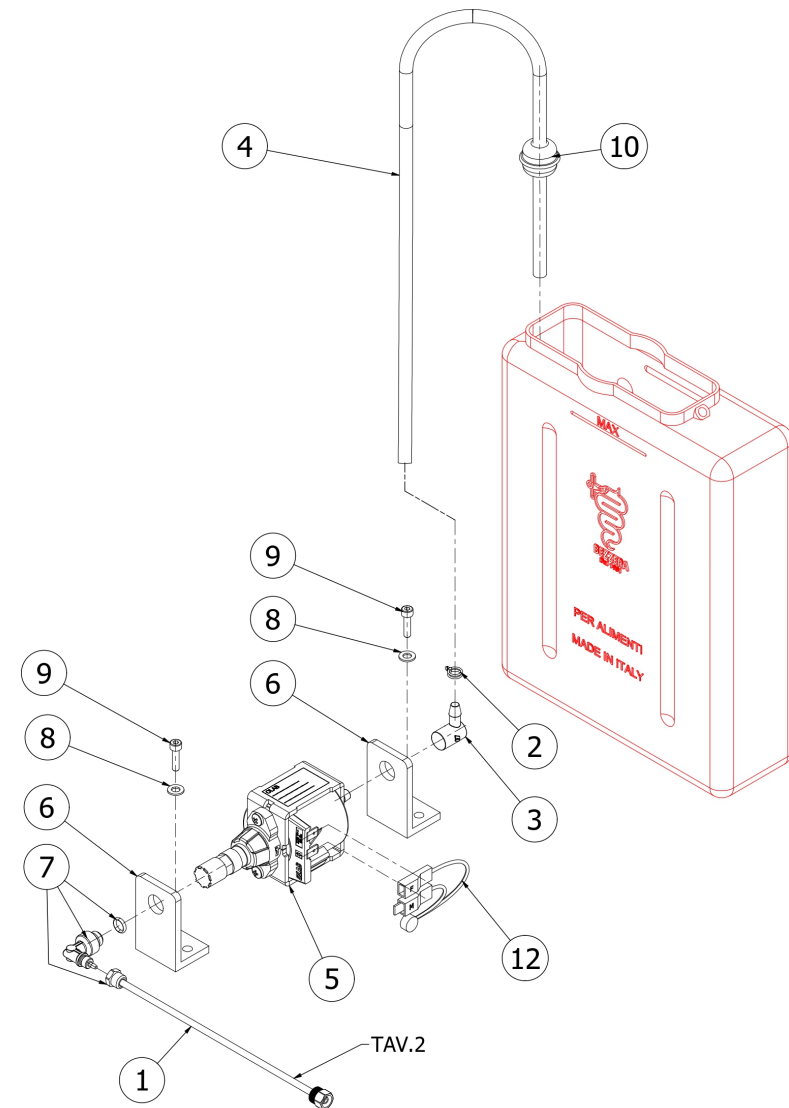

TABLE 6
CREMA Mod. DE Pid

TABLE 6A
CREMA Mod. PM/PM Pid

POS	CODE	DESCRIPTION
1	5194635LL	ASSY TUBE PTFE 4X170
2	7611516	CLAMP 10086
3	7303006	RUBBER-HOLDER FITTING
4	5194582	HOSE 8X5 L=750 SILICONE
5	7731024.01	VIBRATION PUMP PLUS 120V 60HZ OT57
5	7731026.01	VIBRATION PUMP OL PLUS 220V 50/60HZ
5	7731027.01	VIBRATION PUMP PLUS 240V 50HZ OT57
5	7731023.01	VIBRATION PUMP OL PLUS 230V 50HZ OT
6	7470602	VIBRATION-DAMPING
7	7303056R	ELBOW FITTING M1/8
8	7815003	PLAIN WASHER D5 UNI 6592 A2
9	7816004	SCREW TCEI M4X16 A2
10	7374015	WATER FILTER 200 MICRON
12	7634816	THERMIC SAFETY DEV.AUT.PUMP 100°

TABLE 6A
CREMA Mod. PM/PM Pid

BEZZERA

CREMA

TABLE 7 - (up to 30/04/2023)
CREMA Mod. PM

POS	CODE	DESCRIPTION
1	7400911	BOILER CAPILL.
2	7816005	SCREW TCEI M4X20 UNI 5931 A2
3	7661006R	LEVEL REGULATOR 100/120V 50/60HZ
3	7661007R	LEVEL REGULATOR 220/240V 50/60HZ
4	7611517	CLAMP
5	7633907	MICROSWITCH G31 L
6	7819911	SCREW TTEI M4X25 INOX
7	5058433LL	LEVEL REGULATOR SUPPORT
8	7816009	SCREW TCEI M4X10 UNI 5931A2
9	7635418	RELAY FINDER 110V 16A
9	7635419	RELAY 16A 220/230V
9	7635420	RELAIS FINDER 240V 16A 8 PINS
10	7663012R	FILTER RC 0.22MF 100 0HM UL
12	7614007	FAIRLEAD WITH HOLE RUBBER
13	7614006	NUT PG13.5
14	7555001	ELECTRIC CABLE WITH SHUKO PLUG
14	7551001	ELECTRIC CABLE WITH USA PLUG L=1.5M
14	7554001	ELECTRIC CABLE WITH ENGLISH PLUG
15	7633624	GREEN LAMP
16	7633625	ORANGE LAMP
17	7372507	PROTECTION WITH NICKEL NUT IU0598
18	7633326	BIPOLAR SWITCH LEVER
19	7633351	COFFEE ANTI-VANDAL SWITCH 110V
19	7633348	COFFEE ANTI-VANDAL SWITCH 230V
20	7432524	PRESSURE GAUGE D60 DOUBLE SCALE 1/8
21	7400903	BOILER PRESSURE GAUGE CAPILLARY
22	5300513TR	UNION
23	7304514TR	CONNECTOR TEE BRASS LEAD FREE
24	7663599	ANTI-VANDAL SWITCH CONNECTING CABLE W/FASTON