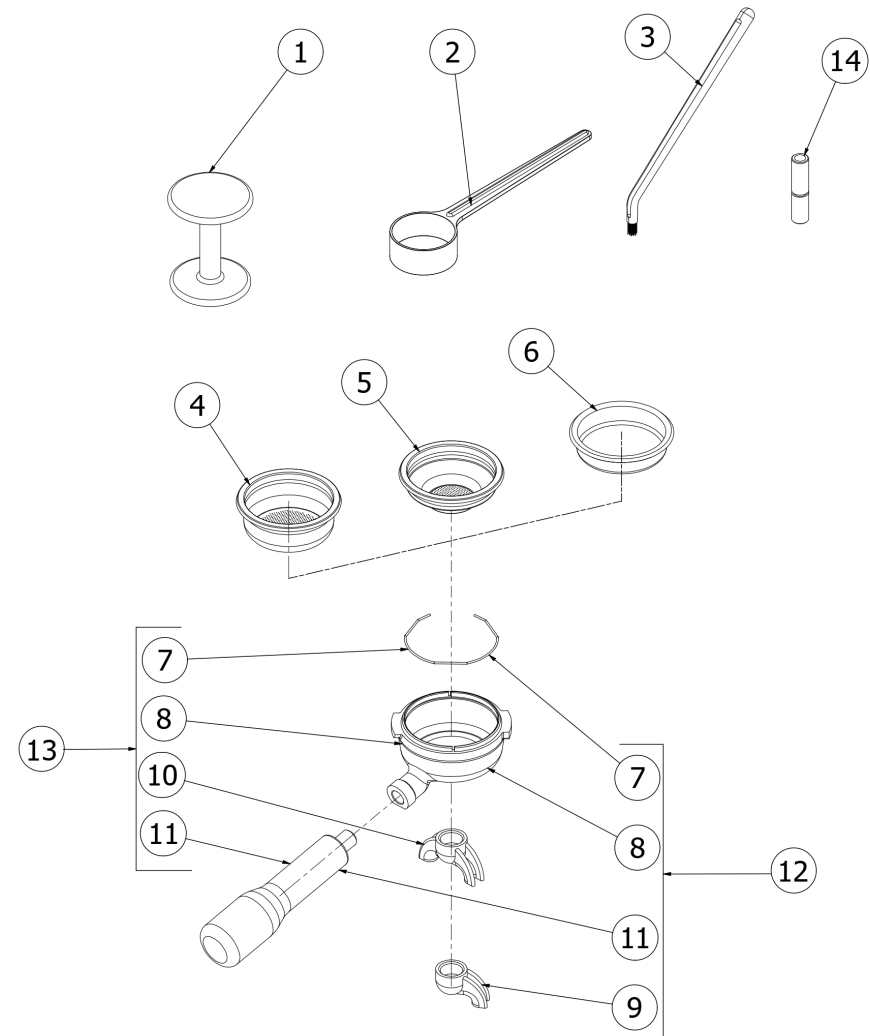

TABLE 9
CREMA

POS	CODE	DESCRIPTION
1	5373001	COFFEE-PRESS ABS
2	5372101	BLACK MEASURE
3	7990603	CLEANING BRUSH FOR COFFEE MACHINE
4	5471035	FILTER 2 CUPS 20 GRAMS
5	5471031.01	FILTER 1 CUP 10 GRAMS
6	5471038	BLIND FILTER AISI304
7	5471527	FILTER-HOLDER SPRING D1.2 AISI 302
8	5286016TW	FILTER-HOLDER TILTED HANDLE BZ
9	7288505TW	SPOUT 1 WAY SHORT
10	7288501TW	SPOUT 2 WAY SHORT
11	7371520.01	WOODEN FILTER-HOLDER HANDLE
12	5965648.01R	ASSY FILTER-HOLDER BZ GROUP 1CUP,
13	5965640.01R	ASSY FILTER-HOLDER BZ GROUP 2CUPS,
14	5262002.01	EXTENCION WIRED GRID

TABLE 9
CREMA