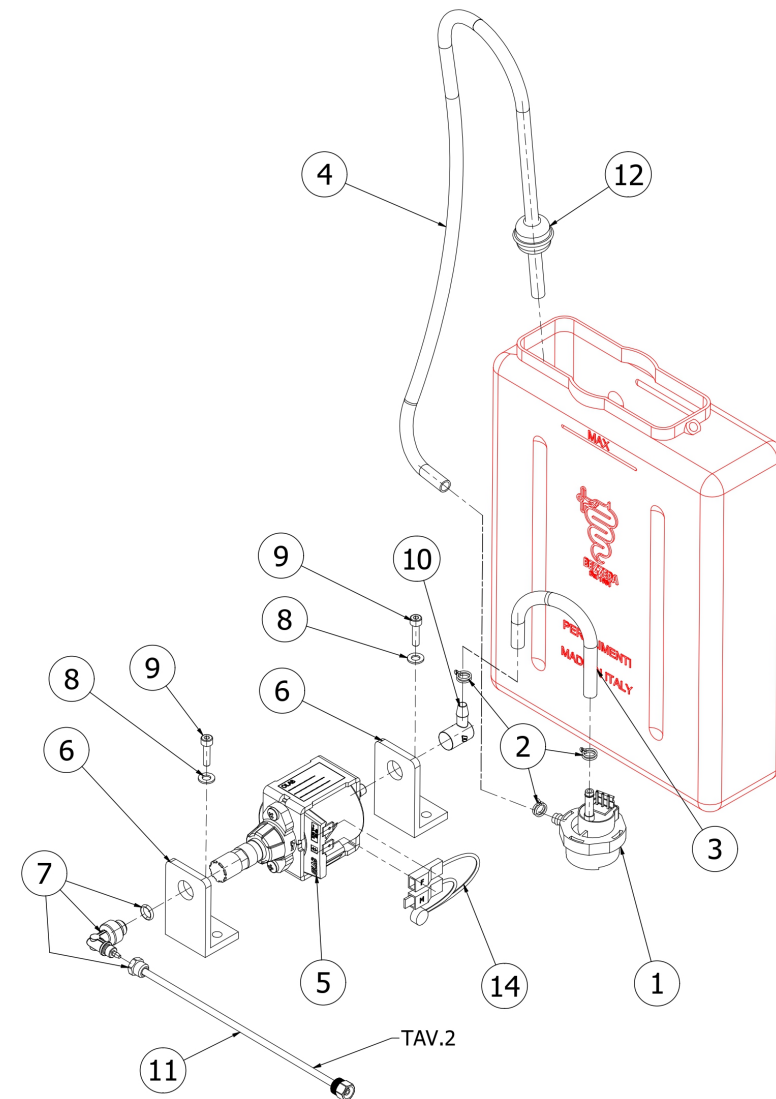

TABLE 6
CREMA Mod. DE Pid

TABLE 6A
CREMA Mod. PM/PM Pid

POS	CODE	DESCRIPTION
1	5194635LL	ASSY TUBE PTFE 4X170
2	7611516	CLAMP 10086
3	7303006	RUBBER-HOLDER FITTING
4	5194582	HOSE 8X5 L=750 SILICONE
5	7731024.01	VIBRATION PUMP PLUS 120V 60HZ OT57
5	7731026.01	VIBRATION PUMP OL PLUS 220V 50/60HZ
5	7731027.01	VIBRATION PUMP PLUS 240V 50HZ OT57
5	7731023.01	VIBRATION PUMP OL PLUS 230V 50HZ OT
6	7470602	VIBRATION-DAMPING
7	7303056R	ELBOW FITTING M1/8
8	7815003	PLAIN WASHER D5 UNI 6592 A2
9	7816004	SCREW TCEI M4X16 A2
10	7374015	WATER FILTER 200 MICRON
12	7634816	THERMIC SAFETY DEV.AUT.PUMP 100°

TABLE 6A
CREMA Mod. PM/PM Pid

BEZZERA

CREMA

TABLE 7 - (up to 30/04/2023)
CREMA Mod. PM

POS	CODE	DESCRIPTION
1	7400911	BOILER CAPILL.
2	7816005	SCREW TCEI M4X20 UNI 5931 A2
3	7661006R	LEVEL REGULATOR 100/120V 50/60HZ
3	7661007R	LEVEL REGULATOR 220/240V 50/60HZ
4	7611517	CLAMP
5	7633907	MICROSWITCH G31 L
6	7819911	SCREW TTEI M4X25 INOX
7	5058433LL	LEVEL REGULATOR SUPPORT
8	7816009	SCREW TCEI M4X10 UNI 5931A2
9	7635418	RELAY FINDER 110V 16A
9	7635419	RELAY 16A 220/230V
9	7635420	RELAIS FINDER 240V 16A 8 PINS
10	7663012R	FILTER RC 0.22MF 100 0HM UL
12	7614007	FAIRLEAD WITH HOLE RUBBER
13	7614006	NUT PG13.5
14	7555001	ELECTRIC CABLE WITH SHUKO PLUG
14	7551001	ELECTRIC CABLE WITH USA PLUG L=1.5M
14	7554001	ELECTRIC CABLE WITH ENGLISH PLUG
15	7633624	GREEN LAMP
16	7633625	ORANGE LAMP
17	7372507	PROTECTION WITH NICKEL NUT IU0598
18	7633326	BIPOLAR SWITCH LEVER
19	7633351	COFFEE ANTI-VANDAL SWITCH 110V
19	7633348	COFFEE ANTI-VANDAL SWITCH 230V
20	7432524	PRESSURE GAUGE D60 DOUBLE SCALE 1/8
21	7400903	BOILER PRESSURE GAUGE CAPILLARY
22	5300513TR	UNION
23	7304514TR	CONNECTOR TEE BRASS LEAD FREE
24	7663599	ANTI-VANDAL SWITCH CONNECTING CABLE W/FASTON