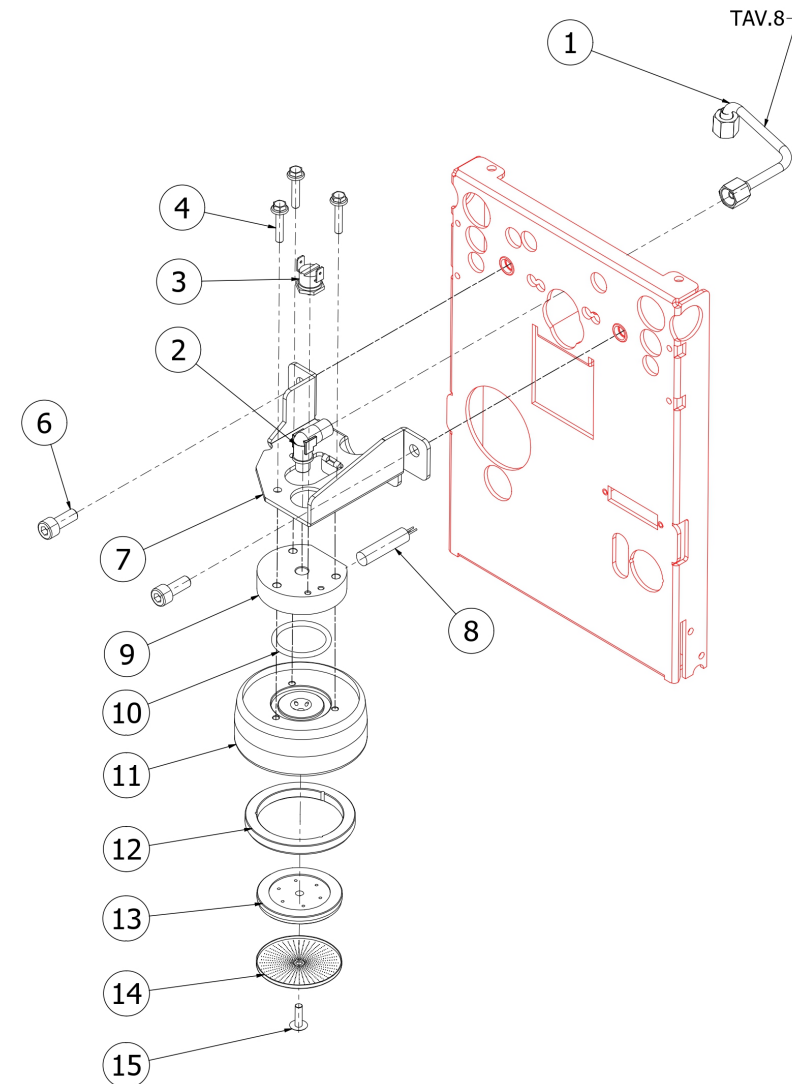

TABLE 3A
CREMA

POS	CODE	DESCRIPTION
1	5162361LL	HOSE FOR SOLENOID VALVE OF GROUP
2	5301504AL	ELBOW FITTING M12X1/8
3	7634808	THERMAL SAFETY DEVICE 250V 95°C
4	7816031	SCREW
6	7816014	SCREW M8X20 UNI5931 A2
7	5018462CT	SUPPORT COUPLING RING BZ13S
8	5963221.01	ASSY CARTRIDGE HEATING ELEMENT
9	5283520.03AL	CARTDRIDGE FLANGE
10	7496004.01	GASKET OR 139 VITON FDA
11	5280502TW-AL	COUPLING RING DENICROMAL
12	7493022	COUPLING RING RED GASKET BZ GROUP
13	5285501AL	SHOWER-HOLDER D57 H7.5 OT60LF
14	5470501	SHOWER D57 AISI 304
15	7809903	SCREWS POLIERS M5X16 A4 AISI316

TABLE 3A
CREMA