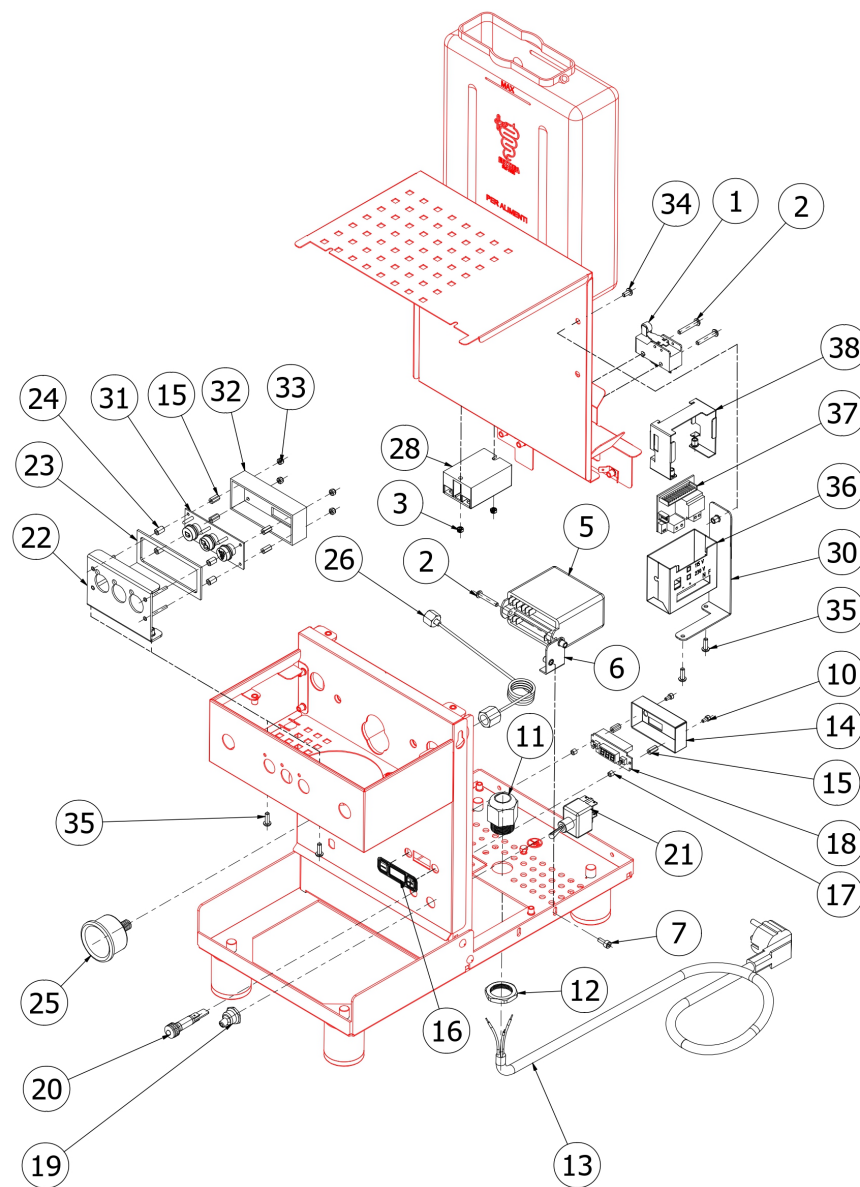

TABLE 7A - (from 01/05/2023)
CREMA Mod. DE Pid

POS	CODE	DESCRIPTION
1	7633907	MICROSWITCH G31 L
2	7819911	SCREW TTEI M4X25 INOX
3	7822602	NUT M3 OT
5	7662671.02PR	ELECTRONIC DOSAGE 1GR 3S 220/240V
5	7662650.03PR	ELECTRONIC DOSAGE 1GR 3S 115V
6	5058433LL	LEVEL REGULATOR SUPPORT
7	7816009	SCREW TCEI M4X10 UNI 5931A2
10	7816016	SCREW TCEI M3X6
11	7614007	FAIRLEAD WITH HOLE RUBBER
12	7614006	NUT PG13.5
13	7555001	ELECTRIC CABLE WITH SHUKO PLUG
13	7554001	ELECTRIC CABLE WITH ENGLISH PLUG
13	7551001	ELECTRIC CABLE WITH USA PLUG L=1.5M
14	5053059LW	PID DISPLAY COVER
15	5191511	SPACER
16	5522076	TERMOPID PLATE
17	5191521	PID DISPLAY SPACER
18	7665544	TPID DISPLAY CARD WHITE (PR)
19	7372507	PROTECTION WITH NICKEL NUT IU0598
20	7633626	RED LED
21	7633326	BIPOLAR SWITCH LEVER
22	5058480LL	FRONTALWORK SUPPORT PUSH BUTTON
23	7493014	PUSH-BUTTON PANEL GASKET
24	5191506	SPACER D6X8.8
25	7432523.02	PRESSURE GAUGE D40 16BAR TRICOLOUR
26	7400903	BOILER PRESSURE GAUGE CAPILLARY
28	7635424.01	RELAIS SSR FOR T.PID
30	5058517LL	PID+OPTO (PR) CARD SUPPORT WITH BUSHES
31	7665021	PUSHBUTTON 3 KEYS BLACK
32	7370505	COVER

TABLE 7A - (from 01/05/2023)
CREMA Mod. DE Pid