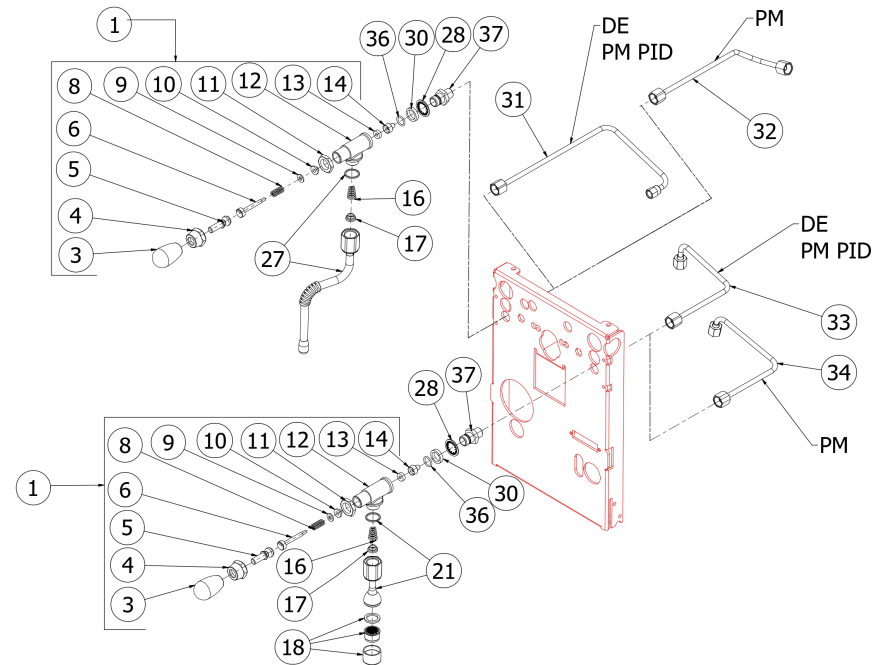

TABLE 2
CREMA

BEZZERA

CREMA

TABLE 3
CREMA

POS	CODE	DESCRIPTION
1	5964101.01	SEMI-PROFESSIONAL ASSY WOODEN TAP
3	7372004	WOODEN KNOB
4	5262801.01	FERRULE 3/8"G H17 STAINLESS STEEL
5	5225610	ARTICULATED JOINT M8
6	5260204DL	SHAFT D12X47 AISI303 POLISH
8	5471513	SPRING D8 H17 AISI302
9	5261801	WASHER D11
10	5494004	GASKET D12 X 6 PTFE GRAPHITIZED
11	5221826CM	NUT 3/8
12	5283055TW	TAP BODY OT FOR OR
13	5496042	GASKET D11X4X4 EPT 70
14	5224603AL	GASKET HOLDER D12X12 OT57USA
16	5471532.01	SPRING FOR ARTICULATION
17	5190501	CUP FOR FITTING PTFE/GLASS
18	5226601TW	WATER HOSE TERMINAL
21	5966568	WATER TUBE LINEAR SPHERE 14,3
27	7479990.03	STEAM TUBE TERMINAL 2 HOLES SPHERE
28	7814201	WASHER 14 DIN6798J A2
30	5222225	SPACER D14X19X4
31	5162457LL	STEAM TAP TUBE CREMA DE
32	5162459LL	STEAM TAP TUBE CREMA PM
33	5162458LL	STEAM TAP TUBE CREMA PM
34	5162460LL	WATER TAP TUBE CREMA PM
36	7496052	OR GASKET 114 VITON
37	5225416.01AL	FITTING M14XM13 ES19 H31 WITHOUT OR

BEZZERA

CREMA

TABLE 3
CREMA

TABLE 3A
CREMA

POS	CODE	DESCRIPTION
1	5162361LL	HOSE FOR SOLENOID VALVE OF GROUP
2	5301504AL	ELBOW FITTING M12X1/8
3	7634808	THERMAL SAFETY DEVICE 250V 95°C
4	7816031	SCREW
6	7816014	SCREW M8X20 UNI5931 A2
7	5018462CT	SUPPORT COUPLING RING BZ13S
8	5963221.01	ASSY CARTRIDGE HEATING ELEMENT
9	5283520.03AL	CARTDRIDGE FLANGE
10	7496004.01	GASKET OR 139 VITON FDA
11	5280502TW-AL	COUPLING RING DENICROMAL
12	7493022	COUPLING RING RED GASKET BZ GROUP
13	5285501AL	SHOWER-HOLDER D57 H7.5 OT60LF
14	5470501	SHOWER D57 AISI 304
15	7809903	SCREWS POLIERS M5X16 A4 AISI316