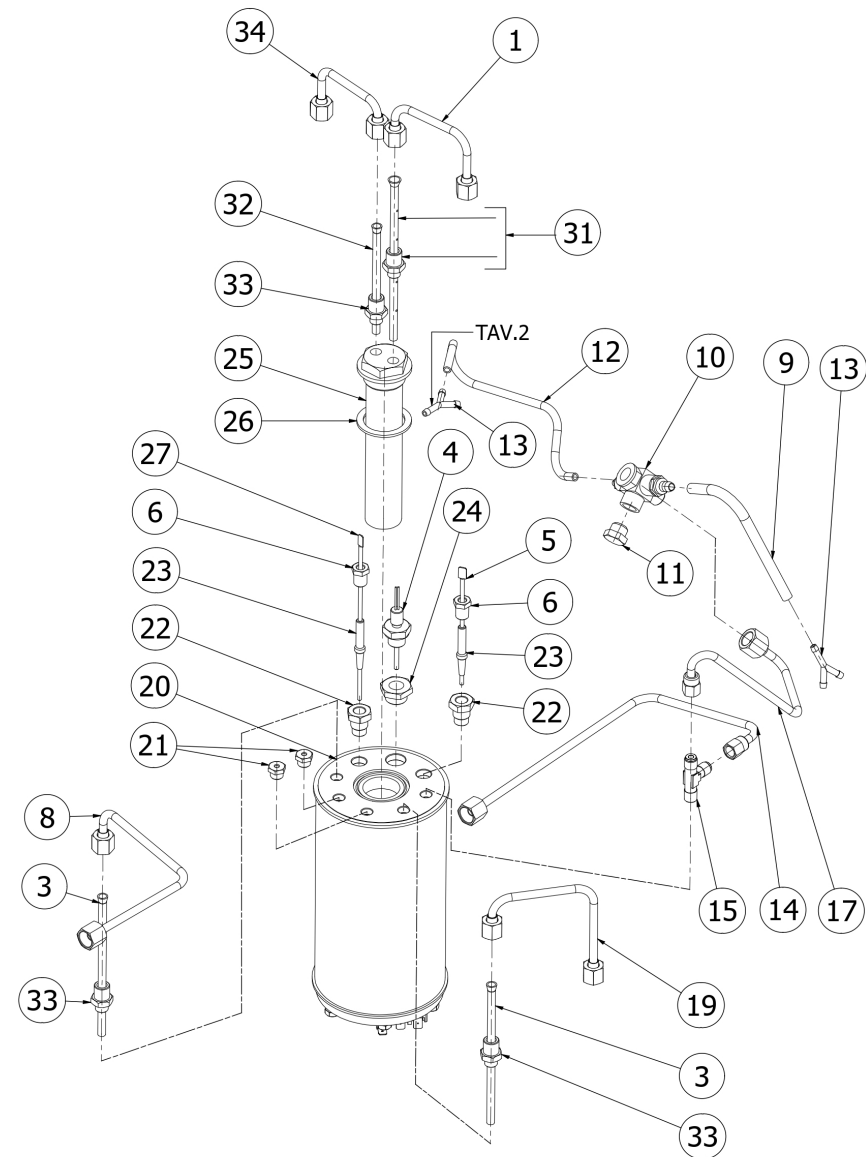

TABLE 4
CREMA Mod. DE Pid

POS	CODE	DESCRIPTION
1	5162304LL	EXCHANGER CHARGE PIPE OF BZ07
3	5192301	SUCTION D6X1 L=130MM PTFE
4	7666008	PROBE X THERMOPID AISI316 D3
5	5265804	LEVEL PROBE D3 X 110 X 6.3
6	5225205	STRAIGHT FITTING M10 OT
8	5162458LL	WATER TAP TUBE CREMA DE
9	5194549	HOSE Ø 8x5 SILICONE L=350
10	7433018	VALVE BODY C111P WITHOUT PRESSOSTAT
11	5226405AL	PLUG 1/4
12	5194616	HOSE 5X3 L=500 SILICONE
13	7303033	FITTING
14	5162457LL	STEAM TAP TUBE CREMA DE
15	7304514TR	CONNECTOR TEE BRASS LEAD FREE
17	5162203.02LL	PRESSOSTAT PIPE FOR BZ07
19	5162303.01LL	BOILER LOAD HOSE BZ07
20	5320520.01BL-AL	BOILER BZ07 WITHOUT LEAD AND NICKEL
21	5226411TP	PLUG 1/8
22	5225209AL	FITTING M10X1/4
23	5192001	PROBE SHEATH D8 X 45 HOLE D3 PTFE
24	5225412AL	FITTING FOR TEMPERATURE PROBE
25	5329019DC-AL	EXCHANGER 2 HOLES L=140 BZ-STREGA
26	5492025	GASKET D42X32X2 PTFE
27	5265811	LEVEL PROBE D3X160X4.8
31	5963186	ASSY INJECTOR 150MM 8HOLES W/
32	5192324	DRAW OUT D6X1 L=100 PTFE
33	5302006AL	FITTING M12X1/8
34	5162185.02LL	EXCHANGER TUBE/EV.GROUP

TABLE 4
CREMA Mod. DE Pid