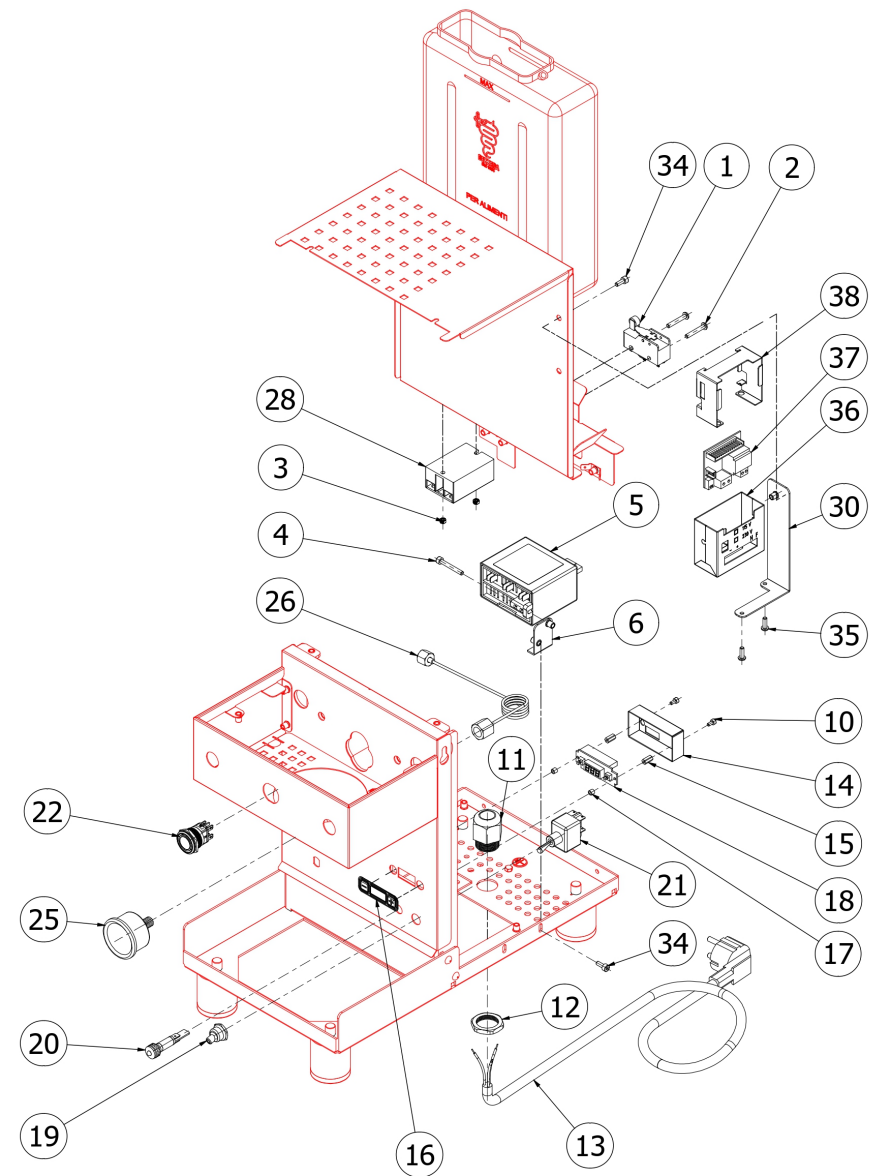

BEZZERA

CREMA

TABLE 7B - (up to 30/04/2023)
CREMA Mod. PM Pid

BEZZERA

CREMA

TABLE 7B - (from 01/05/2023)
CREMA Mod. PM Pid

POS	CODE	DESCRIPTION
1	7633907	MICROSWITCH G31 L
2	7819911	SCREW TTEI M4X25 INOX
3	7822602	NUT M3 OT
4	7816019	SCREW TCE M4 X 30 DIN 5931 A2
5	7661006.01R	LEVEL REGULATOR 100/120V 50/60HZ
5	7661007.01R	CONTROL UNIT 220/240V 50/60HZ
6	5058433LL	LEVEL REGULATOR SUPPORT
10	7816016	SCREW TCEI M3X6
11	7614007	FAIRLEAD WITH HOLE RUBBER
12	7614006	NUT PG13.5
13	7554001	ELECTRIC CABLE WITH ENGLISH PLUG
13	7555001	ELECTRIC CABLE WITH SHUKO PLUG
13	7551001	ELECTRIC CABLE WITH USA PLUG L=1.5M
14	5053059LW	PID DISPLAY COVER
15	5191511	SPACER
16	5522076	TERMOPID PLATE
17	5191521	PID DISPLAY SPACER
18	7665544	TPID DISPLAY CARD WHITE (PR)
19	7372507	PROTECTION WITH NICKEL NUT IU0598
20	7633626	RED LED
21	7633326	BIPOLAR SWITCH LEVER
22	7633348	COFFEE ANTI-VANDAL SWITCH 230V
25	7432523.02	PRESSURE GAUGE D40 16BAR TRICOLOUR
26	7400903	BOILER PRESSURE GAUGE CAPILLARY
28	7635424.01	RELAIS SSR FOR T.PID
30	5058517LL	PID+OPTO (PR) CARD SUPPORT WITH BUSHES
34	7816009	SCREW TCEI M4X10 UNI 5931A2
35	7819901	SCREW TBEI M4X12 ISO 7380 A2 INOX
36	5053060LW	SUPPORT COVER PID CARD
37	7434027.01	THERMOSTAT TPID 230/240V S/DISP

BEZZERA

CREMA

TABLE 7B - (from 01/05/2023)
CREMA Mod. PM Pid

BEZZERA**CREMA**

TABLE 7B - (from 01/05/2023)
 CREMA Mod. PM Pid

POS	CODE	DESCRIPTION
38	5058513LL	SUPPORT PID CARD W/COMPASSES

BEZZERA**CREMA**

TABLE 7B - (from 01/05/2023)
 CREMA Mod. PM Pid

BEZZERA**CREMA**TABLE 8
CREMA

POS	CODE	DESCRIPTION
1	5162185.02LL	EXCHANGER TUBE/EV.GROUP
2	5223005TP	JET M6 X 6 HOLE D1.2 OT
3	5162361LL	HOSE FOR SOLENOID VALVE OF GROUP
4	5301504AL	ELBOW FITTING M12X1/8
5	7702419R	SOLENOID VALVE 3 WAYS ODE 110/120V
5	7702418R	SOLENOID VALVE 3 WAYS ODE 230/240V
8	5300513TR	UNION
9	5370313	GROUP E.VALVE DRAIN RUBBER HOLDER
10	5194564	SILICON PIPE 8X5X90
11	5221844	NUT 1/8
12	7815001	WASHER D10 UNI 6592 A2
13	5283061	DRAIN FITTING 1/8
14	7611512	CLAMP