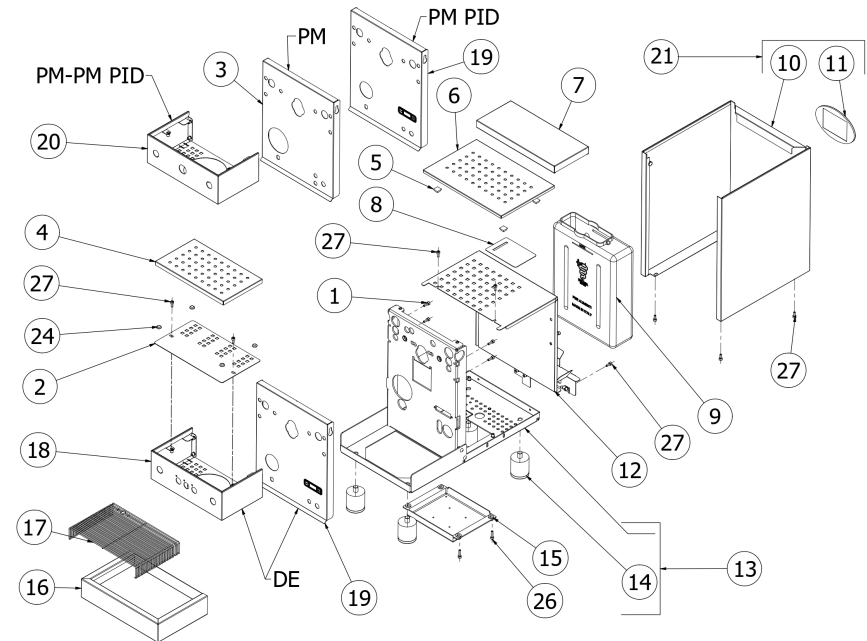

BEZZERA

CREMA

TABLE 1
CREMA

TABLE 2
CREMA

POS	CODE	DESCRIPTION
1	5162304LL	EXCHANGER CHARGE PIPE OF BZ07
2	5162303.01LL	BOILER LOAD HOSE BZ07
3	7303033	FITTING
4	5194610	HOSE 6X4 L=250 SILICONE
5	5194571	HOSE D6X4 L=200 SILICONE (R)
6	5301504AL	ELBOW FITTING M12X1/8
7	5194635LL	ASSY TUBE PTFE 4X170
8	7702322.01	EV.2WAY OLAB 220/230V 25BAR SMALL
8	7702415.01	EV.2 WAY 240V 25BAR SMALL COIL
8	7701123.01	EV.2 WAY 110V 25BAR SMALL COIL
10	7304543TR	FITTING TEE CONICAL 1/8
11	5225411AL	REDUCTION 1/8
12	7496085.01	GASKET OR D7.2X1.9 NBR 70SH
13	7303006	RUBBER-HOLDER FITTING
14	7452516	SELF-PRIMING VALVE
16	7303063TR	ELBOW FITTING BODY 1/8"
19	5965212.01AL	ASSY OPV ADJUST. 9/12 BAR
20	5302077AL	FITTING PORT.M14X1 OTXTUBO6X4 OT57U
21	7496052	OR GASKET 114 VITON
22	5302017AL	FITTING M12 ES16 H26.5 OT57USA
23	5471539	CALIBRATED SPRING D.1,6
24	5471505	CALIBRATED SPRING D0.45 H22 AISI302
25	5224620AL	GASKET-HOLDER ES.12X6.8 OT57USA
26	5224615AL	GASKET-HOLDER SURP.VALVE OT57USA
27	5493042	GASKET D.11X3
28	7496018	OR GASKET 105
29	5283053TP	SURPRESSION VALVE BODY
30	5471019	FILTER D8,5X5 AISI304