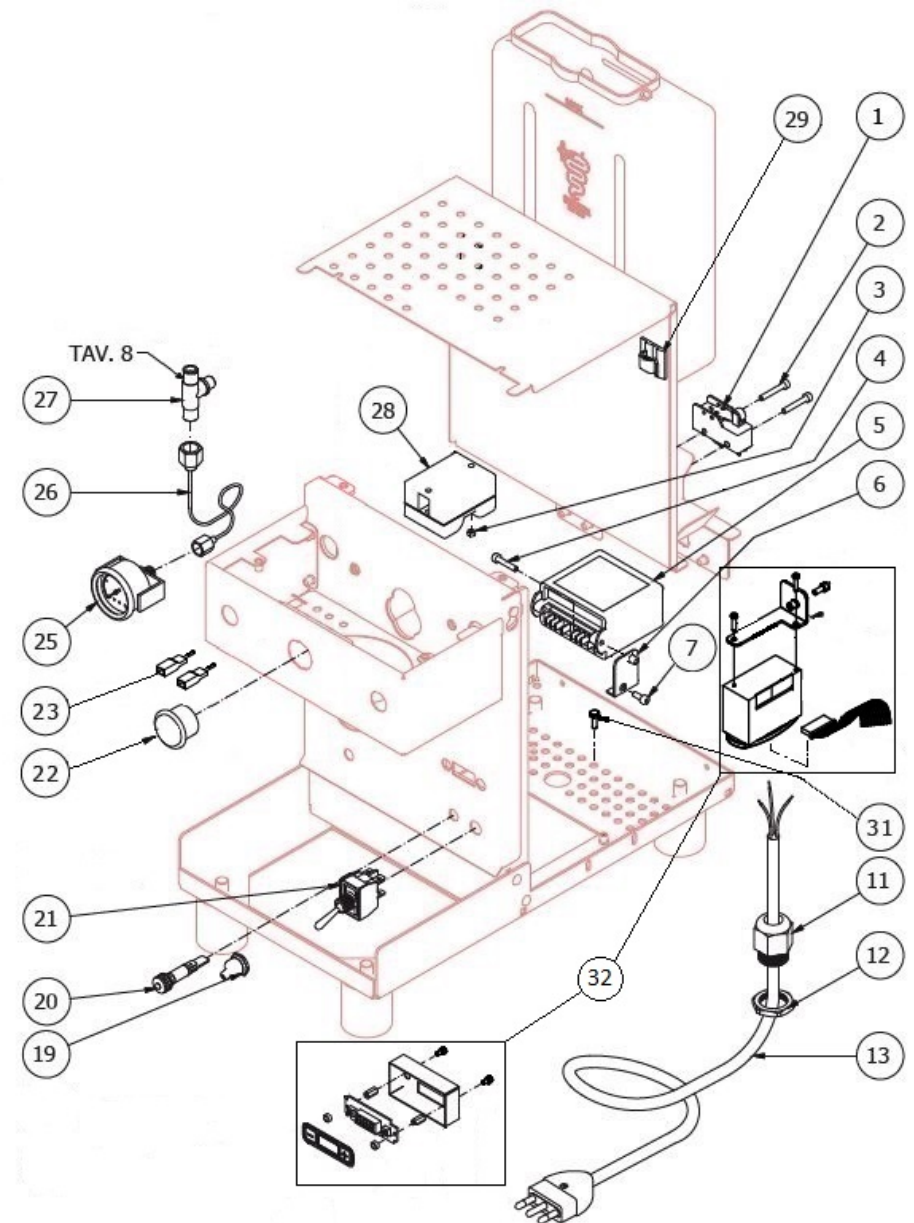

BEZZERA

CREMA

TABLE 7B - (up to 30/04/2023)
CREMA Mod. PM Pid

POS	CODE	DESCRIPTION
1	7633907	MICROSWITCH G31 L
2	7819911	SCREW TTEI M4X25 INOX
3	7822602	NUT M3 OT
4	7816005	SCREW TCEI M4X20 UNI 5931 A2
5	7661006R	LEVEL REGULATOR 100/120V 50/60HZ
5	7661007R	LEVEL REGULATOR 220/240V 50/60HZ
6	5058433LL	LEVEL REGULATOR SUPPORT
7	7816009	SCREW TCEI M4X10 UNI 5931A2
11	7614007	FAIRLEAD WITH HOLE RUBBER
12	7614006	NUT PG13.5
13	7555001	ELECTRIC CABLE WITH SHUKO PLUG
13	7551001	ELECTRIC CABLE WITH USA PLUG L=1.5M
13	7554001	ELECTRIC CABLE WITH ENGLISH PLUG
19	7372507	PROTECTION WITH NICKEL NUT IU0598
20	7633626	RED LED
21	7633326	BIPOLAR SWITCH LEVER
22	7633351	COFFEE ANTI-VANDAL SWITCH 110V
22	7633348	COFFEE ANTI-VANDAL SWITCH 230V
23	7663599	ANTI-VANDAL SWITCH CONNECTING CABLE W/FASTON
25	7432523	PRESSURE GAUGE D40 16BAR NEUTRAL
26	7400903	BOILER PRESSURE GAUGE CAPILLARY
27	5300513TR	UNION
28	7635424.01	RELAIS SSR FOR T.PID
29	7611517	CLAMP
31	7826401	SCREW TE M4X12 UNI5739 OT
32	5968144	PID KIT 110V WHITE
32	5968143	PID KIT 220/240V WHITE

BEZZERA

CREMA

TABLE 7B - (up to 30/04/2023)
CREMA Mod. PM Pid