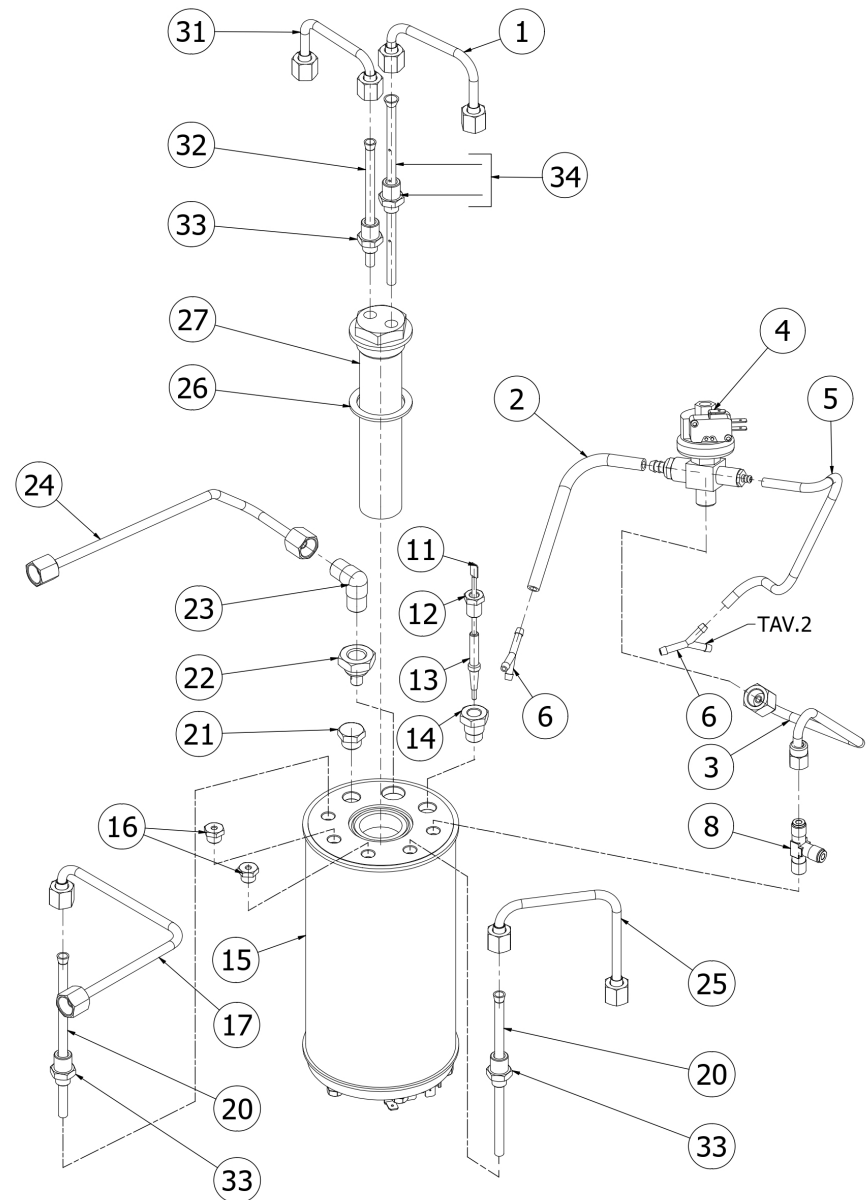

BEZZERA

CREMA

TABLE 4A
CREMA Mod. PM

TABLE 4B
CREMA Mod. PM Pid

POS	CODE	DESCRIPTION
1	5162304LL	EXCHANGER CHARGE PIPE OF BZ07
3	5192301	SUCTION D6X1 L=130MM PTFE
4	7666008	PROBE X THERMOPID AISI316 D3
5	5265804	LEVEL PROBE D3 X 110 X 6.3
6	5225205	STRAIGHT FITTING M10 OT
8	5162458LL	WATER TAP TUBE CREMA DE
9	5194549	HOSE Ø 8x5 SILICONE L=350
10	7433018	VALVE BODY C111P WITHOUT PRESSOSTAT
11	5226405AL	PLUG 1/4
12	5194616	HOSE 5X3 L=500 SILICONE
13	7303033	FITTING
14	5162457LL	STEAM TAP TUBE CREMA DE
15	7304514TR	CONNECTOR TEE BRASS LEAD FREE
17	5162203.02LL	PRESSOSTAT PIPE FOR BZ07
19	5162303.01LL	BOILER LOAD HOSE BZ07
20	5320520.01BL-AL	BOILER BZ07 WITHOUT LEAD AND NICKEL
21	5226411TP	PLUG 1/8
22	5225209AL	FITTING M10X1/4
23	5192001	PROBE SHEATH D8 X 45 HOLE D3 PTFE
24	5225412AL	FITTING FOR TEMPERATURE PROBE
25	5329019DC-AL	EXCHANGER 2 HOLES L=140 BZ-STREGA
26	5492025	GASKET D42X32X2 PTFE
31	5162185.02LL	EXCHANGER TUBE/EV.GROUP
32	5192324	DRAW OUT D6X1 L=100 PTFE
33	5302006AL	FITTING M12X1/8
34	5963186	ASSY INJECTOR 150MM 8HOLES W/

TABLE 4B
CREMA Mod. PM Pid

TABLE 5
CREMA

POS	CODE	DESCRIPTION
1	7816009	SCREW TCEI M4X10 UNI 5931A2
2	7815003	PLAIN WASHER D5 UNI 6592 A2
4	5226411TP	PLUG 1/8
5	7496040	OR GASKET D73 X 3 VITON
6	7826402	SCREW TE M4X16 UNI 5739 OT
7	5722239.02AL	HEATING ELEMENT 220/240V-1100/1300W
7	5721128.01AL	HEATING ELEMENT 120V 1200W
8	7816422	SCREW TE M6X14 UNI 5739 OT
10	7634819.01	THERMIC PROTECTION 250V 130°C
11	7663573.01	RESISTANCE CONNECTION CABLE
12	7814001	WASHER D4 DIN 6798A A2
13	7816409	SCREW TE M4X8 UNI 5739 A2
14	7822603	NUT M4 OT
15	7825003	WASHER D5X1 UNI 6592 OT
16	5058474LL	BOILER SUPPORT
17	7816004	SCREW TCEI M4X16 A2