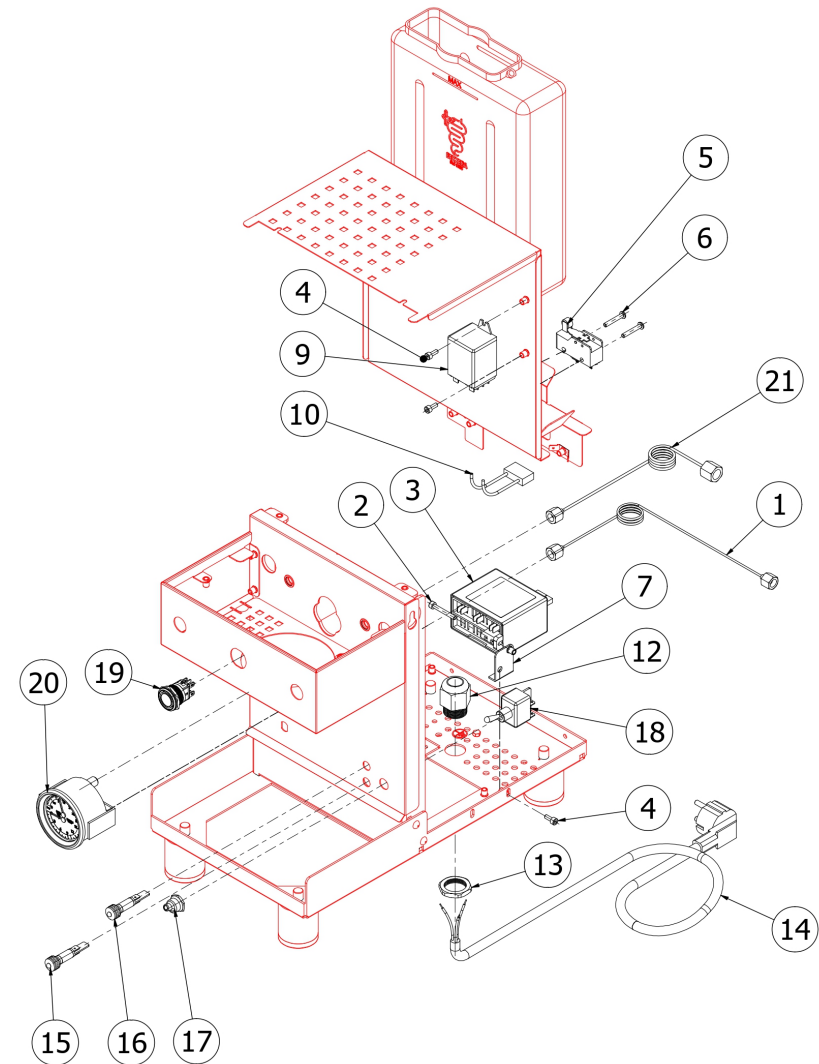

TABLE 7 - (from 01/05/2023)
CREMA Mod. PM

POS	CODE	DESCRIPTION
1	7400911	BOILER CAPILL.
2	7816019	SCREW TCE M4 X 30 DIN 5931 A2
3	7661006.01R	LEVEL REGULATOR 100/120V 50/60HZ
3	7661007.01R	CONTROL UNIT 220/240V 50/60HZ
4	7816009	SCREW TCEI M4X10 UNI 5931A2
5	7633907	MICROSWITCH G31 L
6	7819911	SCREW TTEI M4X25 INOX
7	5058433LL	LEVEL REGULATOR SUPPORT
9	7635418	RELAY FINDER 110V 16A
9	7635419	RELAY 16A 220/230V
9	7635420	RELAIS FINDER 240V 16A 8 PINS
10	7663012R	FILTER RC 0,22MF 100 OHM UL
12	7614007	FAIRLEAD WITH HOLE RUBBER
13	7614006	NUT PG13.5
14	7551001	ELECTRIC CABLE WITH USA PLUG L=1.5M
14	7554001	ELECTRIC CABLE WITH ENGLISH PLUG
14	7555001	ELECTRIC CABLE WITH SHUKO PLUG
15	7633624	GREEN LAMP
16	7633625	ORANGE LAMP
17	7372507	PROTECTION WITH NICKEL NUT IU0598
18	7633326	BIPOLAR SWITCH LEVER
19	7633348	COFFEE ANTI-VANDAL SWITCH 230V
19	7633355SG1	SWITCH 110V COFFEE
20	7432524.03	PRESSURE GAUCE D60 DOUBLE SCALE
21	7400903	BOILER PRESSURE GAUGE CAPILLARY

TABLE 7 - (from 01/05/2023)
CREMA Mod. PM