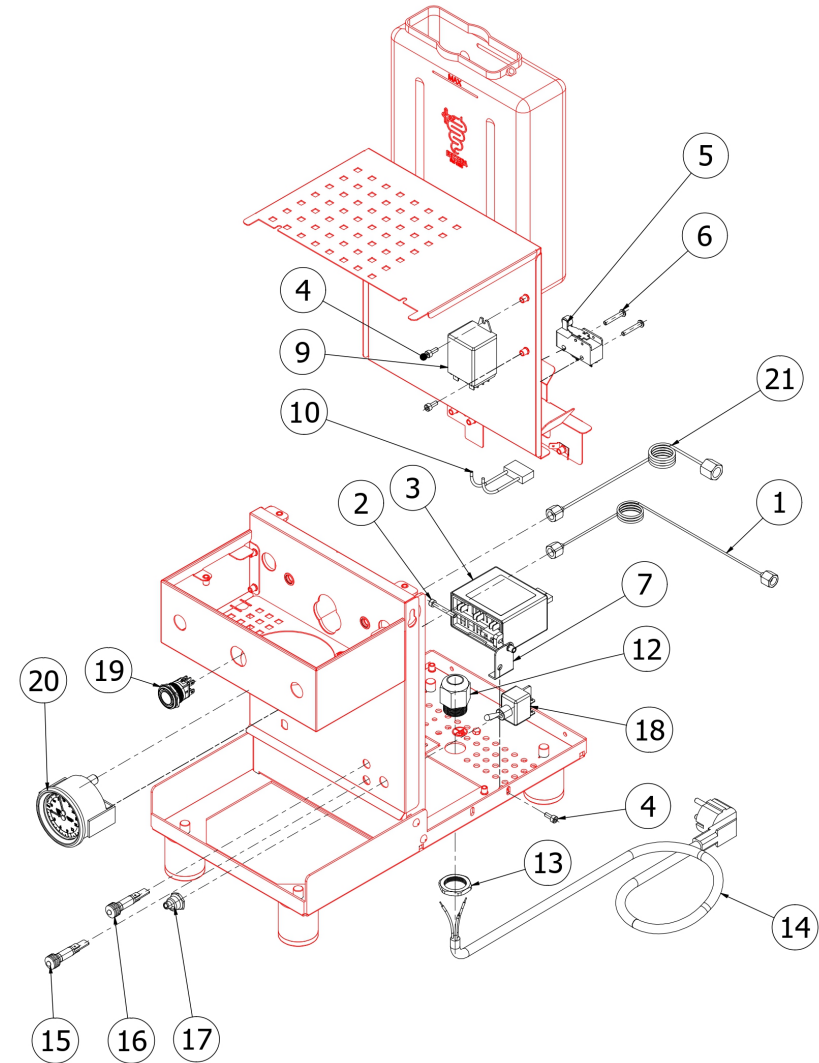

TABLE 7 - (from 01/05/2023)
CREMA Mod. PM

POS	CODE	DESCRIPTION
1	7400911	BOILER CAPILL.
2	7816019	SCREW TCE M4 X 30 DIN 5931 A2
3	7661006.01R	LEVEL REGULATOR 100/120V 50/60HZ
3	7661007.01R	CONTROL UNIT 220/240V 50/60HZ
4	7816009	SCREW TCEI M4X10 UNI 5931A2
5	7633907	MICROSWITCH G31 L
6	7819911	SCREW TTEI M4X25 INOX
7	5058433LL	LEVEL REGULATOR SUPPORT
9	7635418	RELAY FINDER 110V 16A
9	7635419	RELAY 16A 220/230V
9	7635420	RELAIS FINDER 240V 16A 8 PINS
10	7663012R	FILTER RC 0,22MF 100 OHM UL
12	7614007	FAIRLEAD WITH HOLE RUBBER
13	7614006	NUT PG13.5
14	7551001	ELECTRIC CABLE WITH USA PLUG L=1.5M
14	7554001	ELECTRIC CABLE WITH ENGLISH PLUG
14	7555001	ELECTRIC CABLE WITH SHUKO PLUG
15	7633624	GREEN LAMP
16	7633625	ORANGE LAMP
17	7372507	PROTECTION WITH NICKEL NUT IU0598
18	7633326	BIPOLAR SWITCH LEVER
19	7633348	COFFEE ANTI-VANDAL SWITCH 230V
19	7633355SG1	SWITCH 110V COFFEE
20	7432524.03	PRESSURE GAUGE D60 DOUBLE SCALE
21	7400903	BOILER PRESSURE GAUGE CAPILLARY

TABLE 7 - (from 01/05/2023)
CREMA Mod. PM