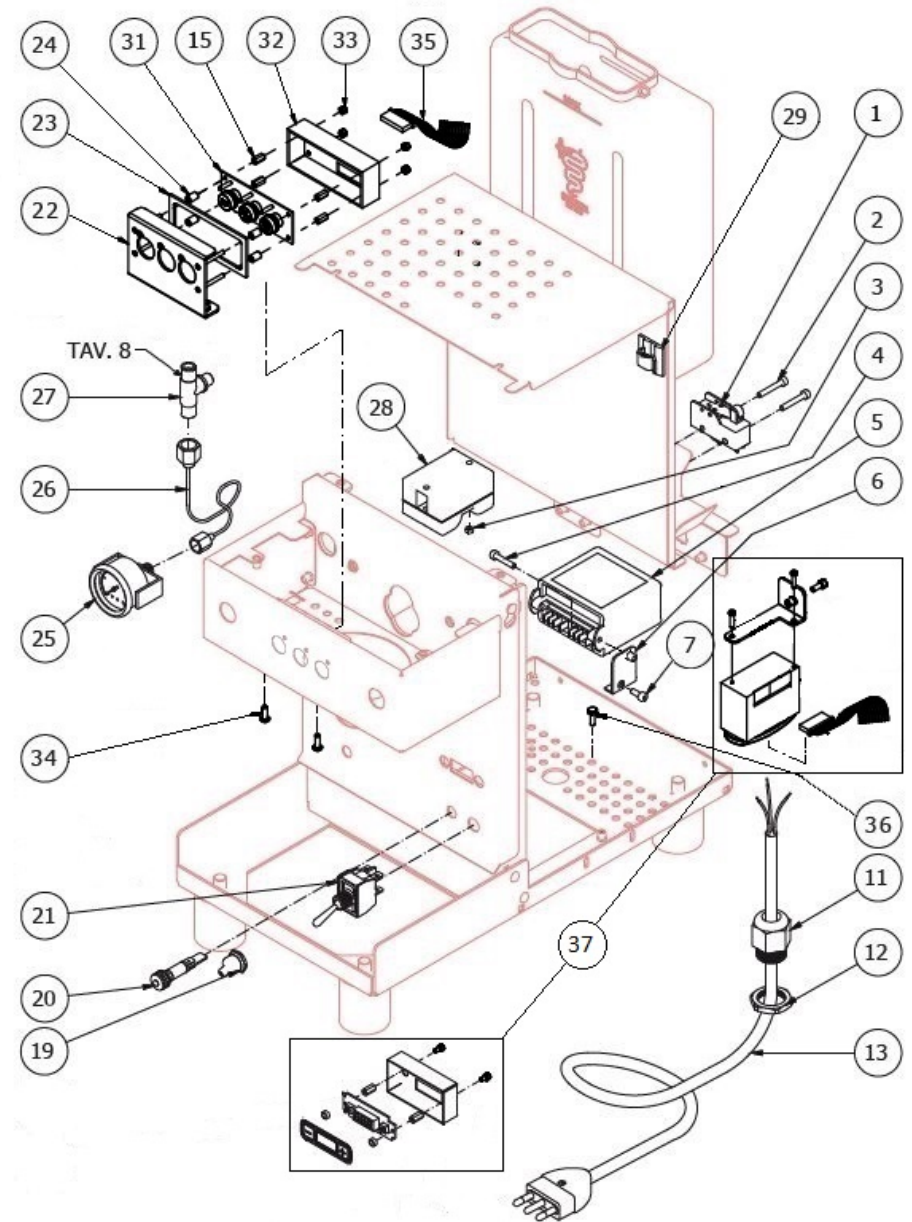

BEZZERA

CREMA

TABLE 7A - (up to 30/04/2023)
CREMA Mod. DE Pid

POS	CODE	DESCRIPTION
1	7633907	MICROSWITCH G31 L
2	7819911	SCREW TTEI M4X25 INOX
3	7822602	NUT M3 OT
4	7816005	SCREW TCEI M4X20 UNI 5931 A2
5	7662671.02PR	ELECTRONIC DOSAGE 1GR 3S 220/240V
5	7662650.03PR	ELECTRONIC DOSAGE 1GR 3S 115V
6	5058433LL	LEVEL REGULATOR SUPPORT
7	7816009	SCREW TCEI M4X10 UNI 5931A2
11	7614007	FAIRLEAD WITH HOLE RUBBER
12	7614006	NUT PG13.5
13	7555001	ELECTRIC CABLE WITH SHUKO PLUG
13	7551001	ELECTRIC CABLE WITH USA PLUG L=1.5M
13	7554001	ELECTRIC CABLE WITH ENGLISH PLUG
15	5191511	SPACER
19	7372507	PROTECTION WITH NICKEL NUT IU0598
20	7633626	RED LED
21	7633326	BIPOLAR SWITCH LEVER
22	5058480LL	FRONTALWORK SUPPORT PUSH BUTTON CREMA DE W/COMPASSES
23	7493014	PUSH-BUTTON PANEL GASKET
24	5191506	SPACER D6X8.8
25	7432523	PRESSURE GAUGE D40 16BAR NEUTRAL
26	7400903	BOILER PRESSURE GAUGE CAPILLARY
27	5300513TR	UNION
28	7635424.01	RELAIS SSR FOR T.PID
29	7611517	CLAMP
31	7665021	PUSHBUTTON 3 KEYS BLACK
32	7370505	COVER
33	7812402	NUT M3 UNI7473 A2 SELF-LOCKING INOX
34	7819901	SCREW TTEI M4X12 ISO 7380 A2 INOX
35	7636604	STRIP-LINE 8 POLES

BEZZERA

CREMA

TABLE 7A - (up to 30/04/2023)
CREMA Mod. DE Pid