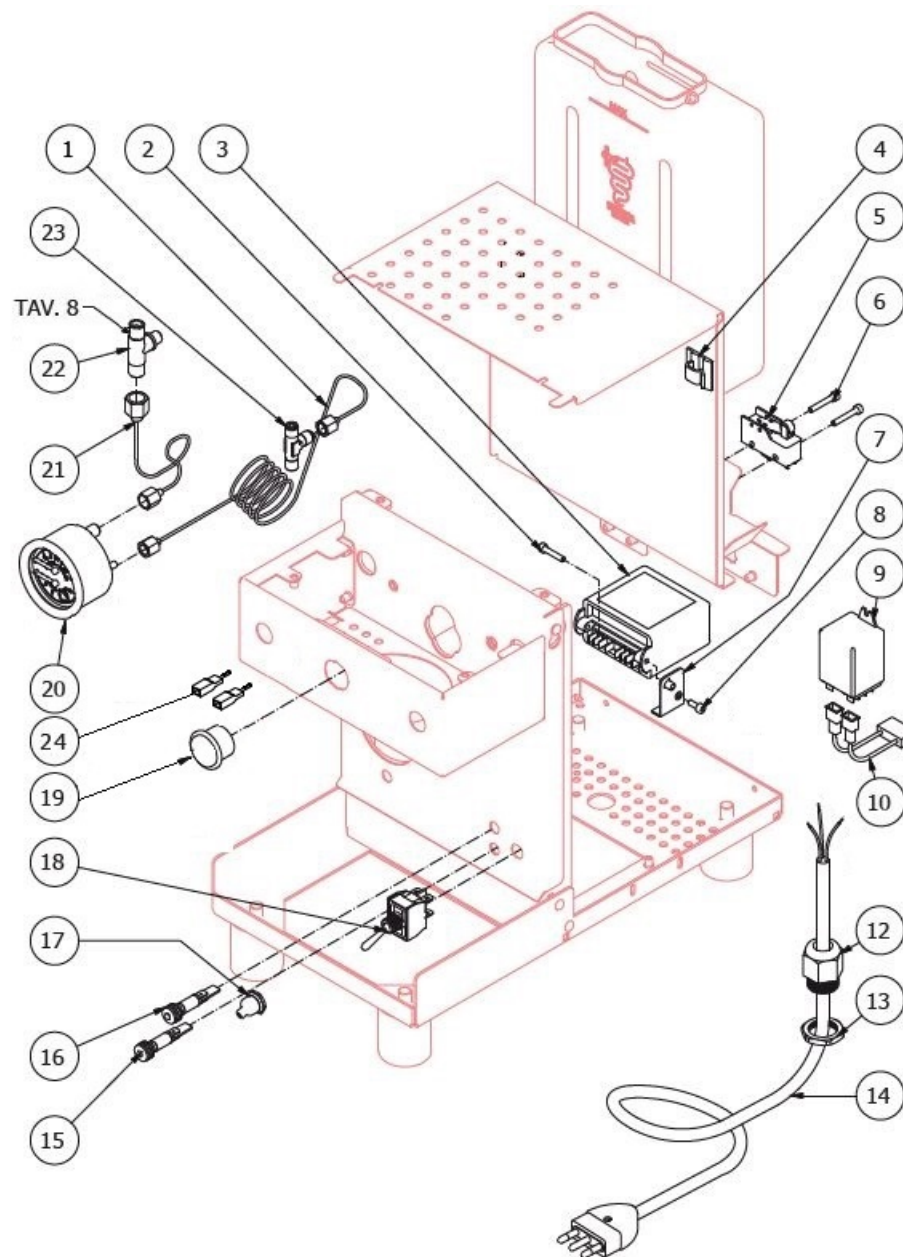

BEZZERA

CREMA

TABLE 7 - (up to 30/04/2023)
CREMA Mod. PM

TABLE 7 - (from 01/05/2023)
CREMA Mod. PM

POS	CODE	DESCRIPTION
1	7400911	BOILER CAPILL.
2	7816019	SCREW TCE M4 X 30 DIN 5931 A2
3	7661006.01R	LEVEL REGULATOR 100/120V 50/60HZ
3	7661007.01R	CONTROL UNIT 220/240V 50/60HZ
4	7816009	SCREW TCEI M4X10 UNI 5931A2
5	7633907	MICROSWITCH G31 L
6	7819911	SCREW TTEI M4X25 INOX
7	5058433LL	LEVEL REGULATOR SUPPORT
9	7635418	RELAY FINDER 110V 16A
9	7635419	RELAY 16A 220/230V
9	7635420	RELAIS FINDER 240V 16A 8 PINS
10	7663012R	FILTER RC 0,22MF 100 OHM UL
12	7614007	FAIRLEAD WITH HOLE RUBBER
13	7614006	NUT PG13.5
14	7551001	ELECTRIC CABLE WITH USA PLUG L=1.5M
14	7554001	ELECTRIC CABLE WITH ENGLISH PLUG
14	7555001	ELECTRIC CABLE WITH SHUKO PLUG
15	7633624	GREEN LAMP
16	7633625	ORANGE LAMP
17	7372507	PROTECTION WITH NICKEL NUT IU0598
18	7633326	BIPOLAR SWITCH LEVER
19	7633348	COFFEE ANTI-VANDAL SWITCH 230V
19	7633355SG1	SWITCH 110V COFFEE
20	7432524.03	PRESSURE GAUGE D60 DOUBLE SCALE
21	7400903	BOILER PRESSURE GAUGE CAPILLARY