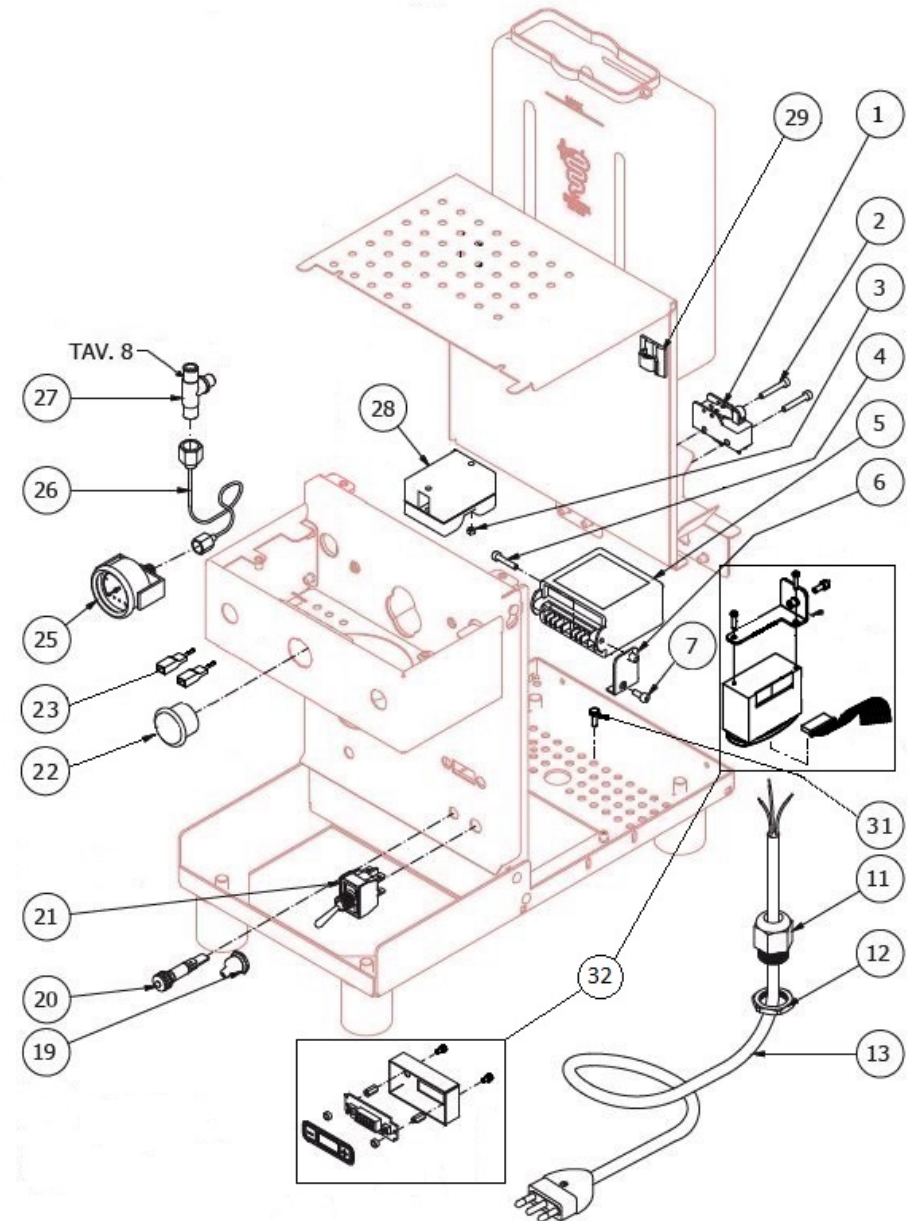

BEZZERA

CREMA

TABLE 7B - (up to 30/04/2023)
CREMA Mod. PM Pid

POS	CODE	DESCRIPTION
1	7633907	MICROSWITCH G31 L
2	7819911	SCREW TTEI M4X25 INOX
3	7822602	NUT M3 OT
4	7816005	SCREW TCEI M4X20 UNI 5931 A2
5	7661006R	LEVEL REGULATOR 100/120V 50/60HZ
5	7661007R	LEVEL REGULATOR 220/240V 50/60HZ
6	5058433LL	LEVEL REGULATOR SUPPORT
7	7816009	SCREW TCEI M4X10 UNI 5931A2
11	7614007	FAIRLEAD WITH HOLE RUBBER
12	7614006	NUT PG13.5
13	7555001	ELECTRIC CABLE WITH SHUKO PLUG
13	7551001	ELECTRIC CABLE WITH USA PLUG L=1.5M
13	7554001	ELECTRIC CABLE WITH ENGLISH PLUG
19	7372507	PROTECTION WITH NICKEL NUT IU0598
20	7633626	RED LED
21	7633326	BIPOLAR SWITCH LEVER
22	7633351	COFFEE ANTI-VANDAL SWITCH 110V
22	7633348	COFFEE ANTI-VANDAL SWITCH 230V
23	7663599	ANTI-VANDAL SWITCH CONNECTING CABLE W/FASTON
25	7432523	PRESSURE GAUGE D40 16BAR NEUTRAL
26	7400903	BOILER PRESSURE GAUGE CAPILLARY
27	5300513TR	UNION
28	7635424.01	RELAIS SSR FOR T.PID
29	7611517	CLAMP
31	7826401	SCREW TE M4X12 UNI5739 OT
32	5968144	PID KIT 110V WHITE
32	5968143	PID KIT 220/240V WHITE

BEZZERA

CREMA

TABLE 7B - (up to 30/04/2023)
CREMA Mod. PM Pid