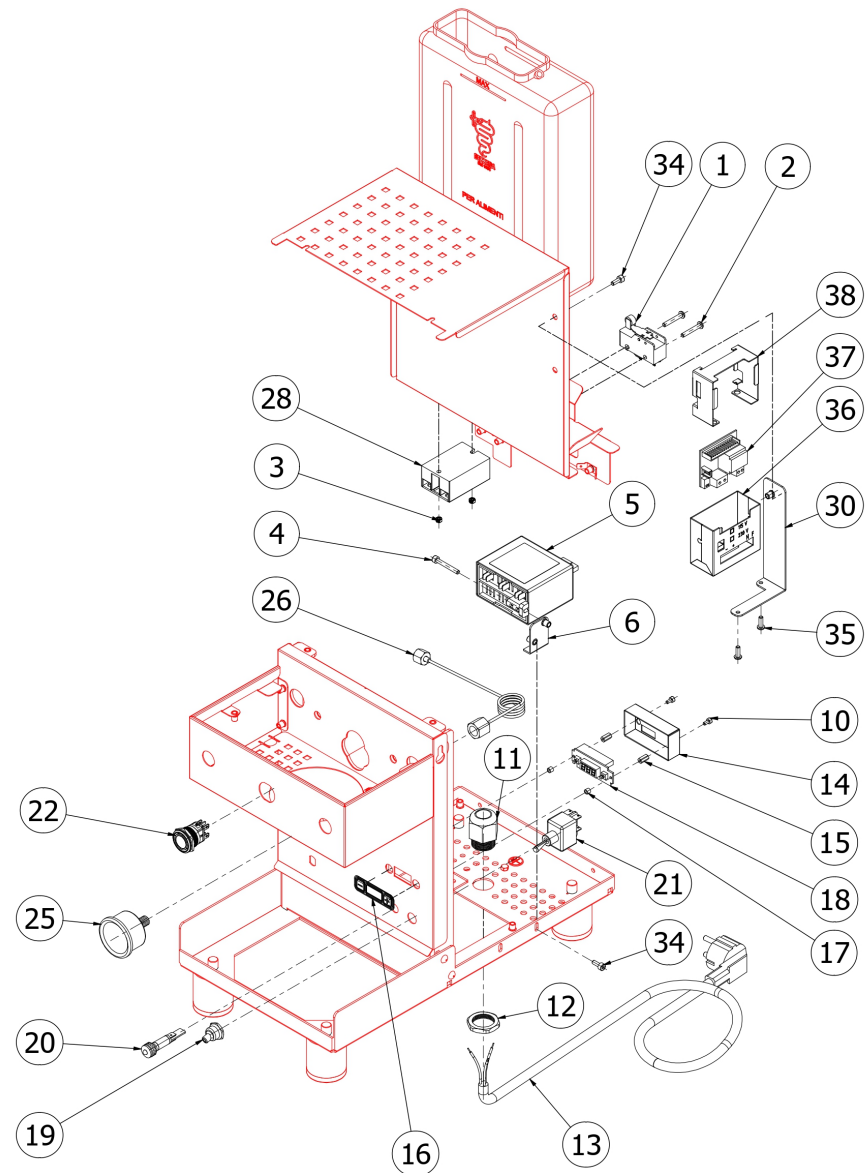

BEZZERA

CREMA

TABLE 7B - (from 01/05/2023)
CREMA Mod. PM Pid

POS	CODE	DESCRIPTION
1	7633907	MICROSWITCH G31 L
2	7819911	SCREW TTEI M4X25 INOX
3	7822602	NUT M3 OT
4	7816019	SCREW TCE M4 X 30 DIN 5931 A2
5	7661006.01R	LEVEL REGULATOR 100/120V 50/60HZ
5	7661007.01R	CONTROL UNIT 220/240V 50/60HZ
6	5058433LL	LEVEL REGULATOR SUPPORT
10	7816016	SCREW TCEI M3X6
11	7614007	FAIRLEAD WITH HOLE RUBBER
12	7614006	NUT PG13.5
13	7554001	ELECTRIC CABLE WITH ENGLISH PLUG
13	7555001	ELECTRIC CABLE WITH SHUKO PLUG
13	7551001	ELECTRIC CABLE WITH USA PLUG L=1.5M
14	5053059LW	PID DISPLAY COVER
15	5191511	SPACER
16	5522076	TERMOPID PLATE
17	5191521	PID DISPLAY SPACER
18	7665544	TPID DISPLAY CARD WHITE (PR)
19	7372507	PROTECTION WITH NICKEL NUT IU0598
20	7633626	RED LED
21	7633326	BIPOLAR SWITCH LEVER
22	7633348	COFFEE ANTI-VANDAL SWITCH 230V
25	7432523.02	PRESSURE GAUGE D40 16BAR TRICOLOUR
26	7400903	BOILER PRESSURE GAUGE CAPILLARY
28	7635424.01	RELAIS SSR FOR T.PID
30	5058517LL	PID+OPTO (PR) CARD SUPPORT WITH BUSHES
34	7816009	SCREW TCEI M4X10 UNI 5931A2
35	7819901	SCREW TBEI M4X12 ISO 7380 A2 INOX
36	5053060LW	SUPPORT COVER PID CARD
37	7434027.03	THERMOSTAT TPID 230/240V S/DISP

BEZZERA

CREMA

TABLE 7B - (from 01/05/2023)
CREMA Mod. PM Pid