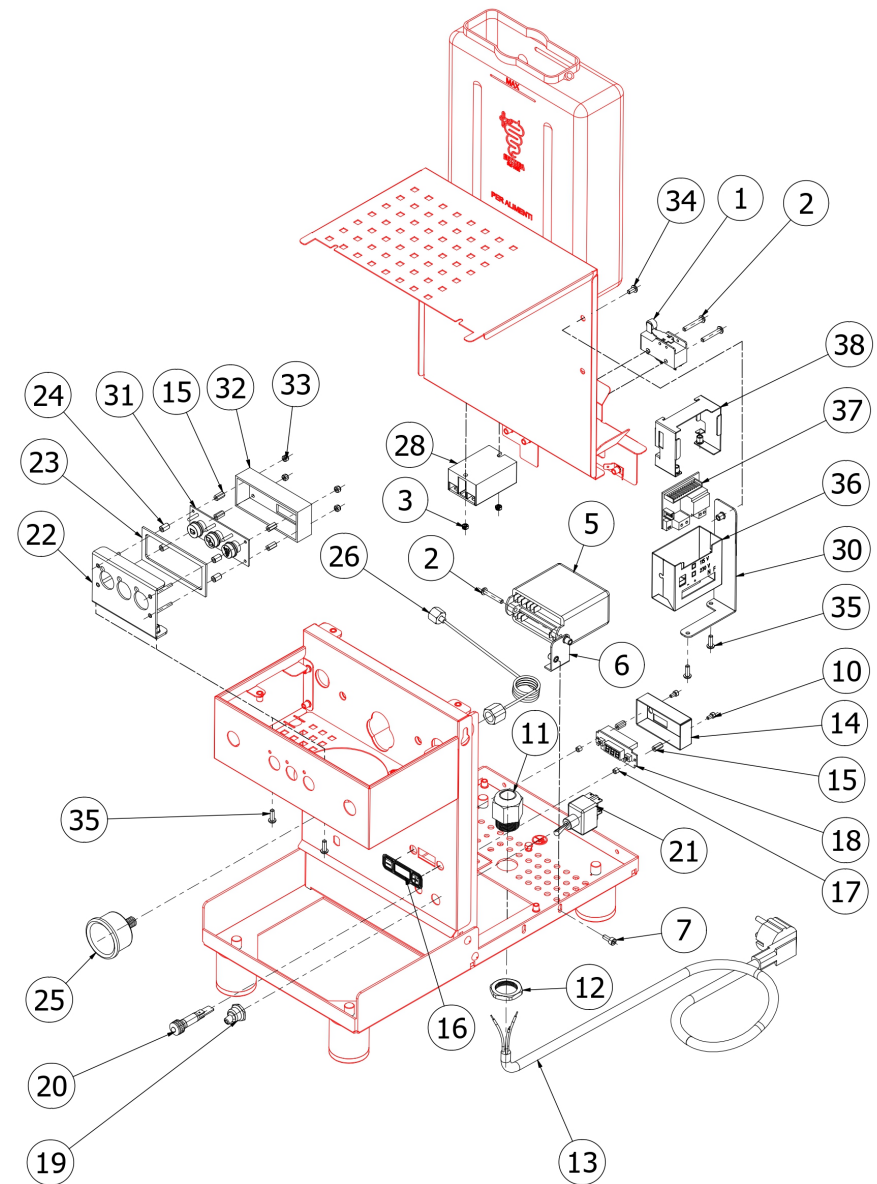

BEZZERA

CREMA

TABLE 7A - (from 01/05/2023)
CREMA Mod. DE Pid

POS	CODE	DESCRIPTION
1	7633907	MICROSWITCH G31 L
2	7819911	SCREW TTEI M4X25 INOX
3	7822602	NUT M3 OT
5	7662671.02PR	ELECTRONIC DOSAGE 1GR 3S 220/240V
5	7662650.03PR	ELECTRONIC DOSAGE 1GR 3S 115V
6	5058433LL	LEVEL REGULATOR SUPPORT
7	7816009	SCREW TCEI M4X10 UNI 5931A2
10	7816016	SCREW TCEI M3X6
11	7614007	FAIRLEAD WITH HOLE RUBBER
12	7614006	NUT PG13.5
13	7555001	ELECTRIC CABLE WITH SHUKO PLUG
13	7554001	ELECTRIC CABLE WITH ENGLISH PLUG
13	7551001	ELECTRIC CABLE WITH USA PLUG L=1.5M
14	5053059LW	PID DISPLAY COVER
15	5191511	SPACER
16	5522076	TERMOPID PLATE
17	5191521	PID DISPLAY SPACER
18	7665544	TPID DISPLAY CARD WHITE (PR)
19	7372507	PROTECTION WITH NICKEL NUT IU0598
20	7633626	RED LED
21	7633326	BIPOLAR SWITCH LEVER
22	5058480LL	FRONTALWORK SUPPORT PUSH BUTTON
23	7493014	PUSH-BUTTON PANEL GASKET
24	5191506	SPACER D6X8.8
25	7432523.02	PRESSURE GAUGE D40 16BAR TRICOLOUR
26	7400903	BOILER PRESSURE GAUGE CAPILLARY
28	7635424.01	RELAIS SSR FOR T.PID
30	5058517LL	PID+OPTO (PR) CARD SUPPORT WITH BUSHES
31	7665021	PUSHBUTTON 3 KEYS BLACK
32	7370505	COVER

BEZZERA

CREMA

TABLE 7A - (from 01/05/2023)
CREMA Mod. DE Pid