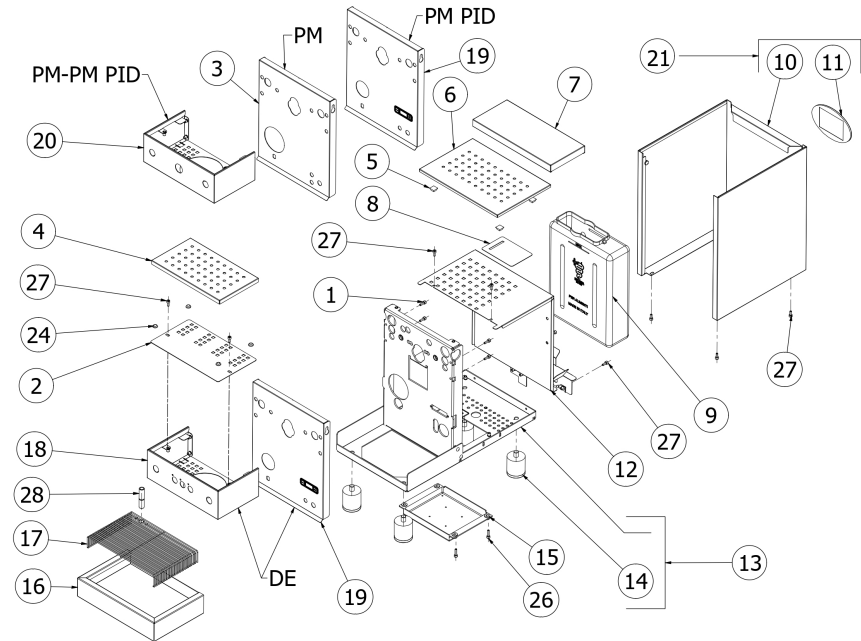

BEZZERA

CREMA

TABLE 1
CREMA

TABLE 1
CREMA

POS	CODE	DESCRIPTION
28	5262002.01	EXTENCION WIRED GRID

TABLE 1
CREMA

TABLE 2
CREMA

POS	CODE	DESCRIPTION
1	5162304LL	EXCHANGER CHARGE PIPE OF BZ07
2	5162303.01LL	BOILER LOAD HOSE BZ07
3	7303033	FITTING
4	5194610	HOSE 6X4 L=250 SILICONE
5	5194571	HOSE D6X4 L=200 SILICONE (R)
6	5301504AL	ELBOW FITTING M12X1/8
7	5194635LL	ASSY TUBE PTFE 4X170
8	7702322.01	EV.2WAY OLAB 220/230V 25BAR SMALL
8	7702415.01	EV.2 WAY 240V 25BAR SMALL COIL
8	7701123.01	EV.2 WAY 110V 25BAR SMALL COIL
10	7304543TR	FITTING TEE CONICAL 1/8
11	5225411AL	REDUCTION 1/8
12	7496085.01	GASKET OR D7.2X1.9 NBR 70SH
13	7303006	RUBBER-HOLDER FITTING
14	7452516	SELF-PRIMING VALVE
16	7303063TR	ELBOW FITTING BODY 1/8"
19	5965212.01AL	ASSY OPV ADJUST. 9/12 BAR
20	5302077AL	FITTING PORT.M14X1 OTXTUBO6X4 OT57U
21	7496052	OR GASKET 114 VITON
22	5302017AL	FITTING M12 ES16 H26.5 OT57USA
23	5471539	CALIBRATED SPRING D.1,6
24	5471505	CALIBRATED SPRING D0.45 H22 AISI302
25	5224620AL	GASKET-HOLDER ES.12X6.8 OT57USA
26	5224615AL	GASKET-HOLDER SURP.VALVE OT57USA
27	5493042	GASKET D.11X3
28	7496018	OR GASKET 105
29	5283053TP	SURPRESSION VALVE BODY
30	5471019	FILTER D8,5X5 AISI304