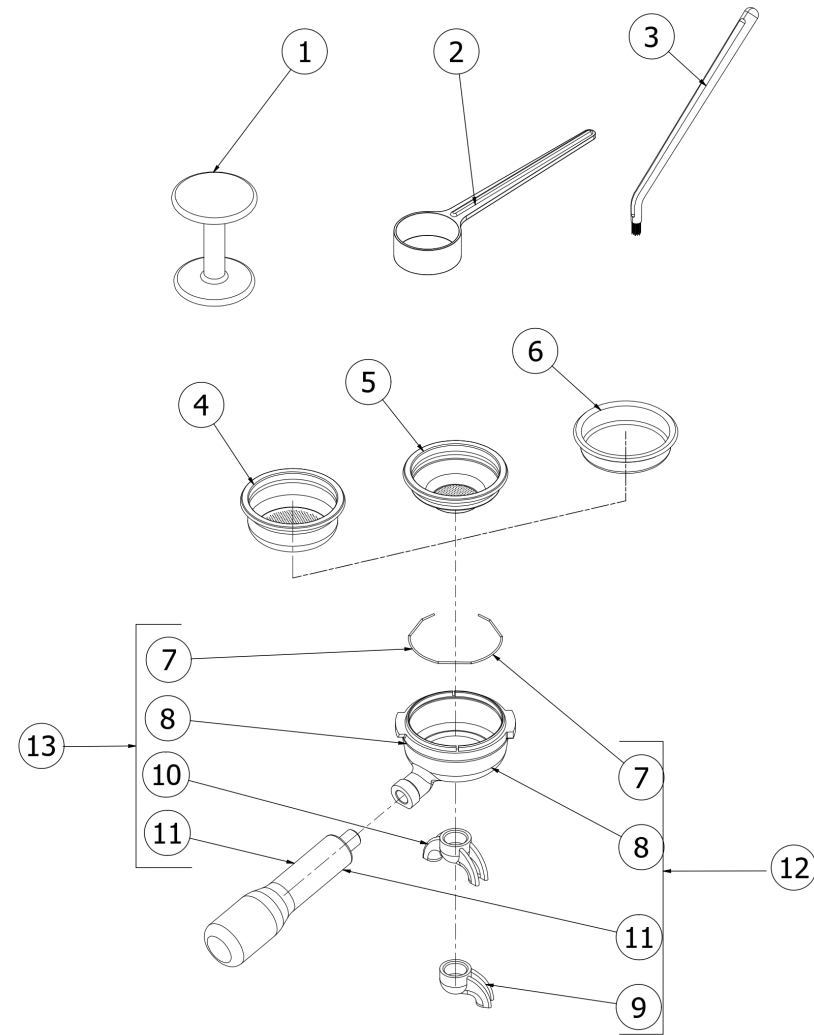

TABLE 9
CREMA

POS	CODE	DESCRIPTION
1	5373001	COFFEE-PRESS ABS
2	5372101	BLACK MEASURE
3	7990603	CLEANING BRUSH FOR COFFEE MACHINE
4	5471035	FILTER 2 CUPS 20 GRAMS
5	5471031.01	FILTER 1 CUP 10 GRAMS
6	5471038	BLIND FILTER AISI304
7	5471527	FILTER-HOLDER SPRING D1.2 AISI 302
8	5286016TW	FILTER-HOLDER TILTED HANDLE BZ
9	7288505TW	SPOUT 1 WAY SHORT
10	7288501TW	SPOUT 2 WAY SHORT
11	7371520.01	WOODEN FILTER-HOLDER HANDLE
12	5965648.01R	ASSY FILTER-HOLDER BZ GROUP 1CUP,
13	5965640.01R	ASSY FILTER-HOLDER BZ GROUP 2CUPS,

TABLE 9
CREMA