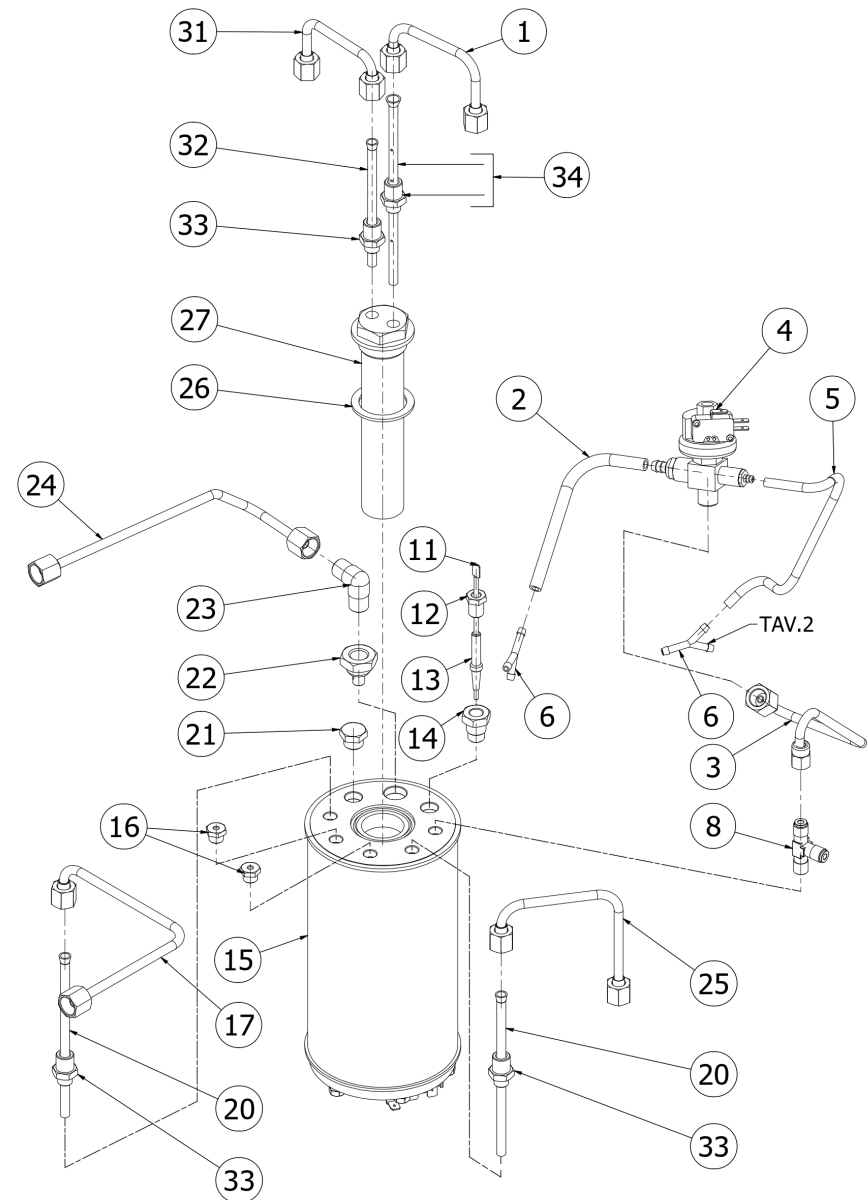

BEZZERA

CREMA

TABLE 4A
CREMA Mod. PM

TABLE 4B
CREMA Mod. PM Pid

POS	CODE	DESCRIPTION
1	5162304LL	EXCHANGER CHARGE PIPE OF BZ07
3	5192301	SUCTION D6X1 L=130MM PTFE
4	7666008	PROBE X THERMOPID AISI316 D3
5	5265804	LEVEL PROBE D3 X 110 X 6.3
6	5225205	STRAIGHT FITTING M10 OT
8	5162458LL	WATER TAP TUBE CREMA DE
9	5194549	HOSE Ø 8x5 SILICONE L=350
10	7433018	VALVE BODY C111P WITHOUT PRESSOSTAT
11	5226405AL	PLUG 1/4
12	5194616	HOSE 5X3 L=500 SILICONE
13	7303033	FITTING
14	5162457LL	STEAM TAP TUBE CREMA DE
15	7304514TR	CONNECTOR TEE BRASS LEAD FREE
17	5162203.02LL	PRESSOSTAT PIPE FOR BZ07
19	5162303.01LL	BOILER LOAD HOSE BZ07
20	5320520.01BL-AL	BOILER BZ07 WITHOUT LEAD AND NICKEL
21	5226411TP	PLUG 1/8
22	5225209AL	FITTING M10X1/4
23	5192001	PROBE SHEATH D8 X 45 HOLE D3 PTFE
24	5225412AL	FITTING FOR TEMPERATURE PROBE
25	5329019DC-AL	EXCHANGER 2 HOLES L=140 BZ-STREGA
26	5492025	GASKET D42X32X2 PTFE
31	5162185.02LL	EXCHANGER TUBE/EV.GROUP
32	5192324	DRAW OUT D6X1 L=100 PTFE
33	5302006AL	FITTING M12X1/8
34	5963186	ASSY INJECTOR 150MM 8HOLES W/

TABLE 4B
CREMA Mod. PM Pid

TABLE 5
CREMA

POS	CODE	DESCRIPTION
1	7816009	SCREW TCEI M4X10 UNI 5931A2
2	7815003	PLAIN WASHER D5 UNI 6592 A2
4	5226411TP	PLUG 1/8
5	7496040	OR GASKET D73 X 3 VITON
6	7826402	SCREW TE M4X16 UNI 5739 OT
7	5722239.02AL	HEATING ELEMENT 220/240V-1100/1300W
7	5721128.01AL	HEATING ELEMENT 120V 1200W
8	7816422	SCREW TE M6X14 UNI 5739 OT
10	7634819.01	THERMIC PROTECTION 250V 130°C
11	7663573.01	RESISTANCE CONNECTION CABLE
12	7814001	WASHER D4 DIN 6798A A2
13	7816409	SCREW TE M4X8 UNI 5739 A2
14	7822603	NUT M4 OT
15	7825003	WASHER D5X1 UNI 6592 OT
16	5058474LL	BOILER SUPPORT
17	7816004	SCREW TCEI M4X16 A2