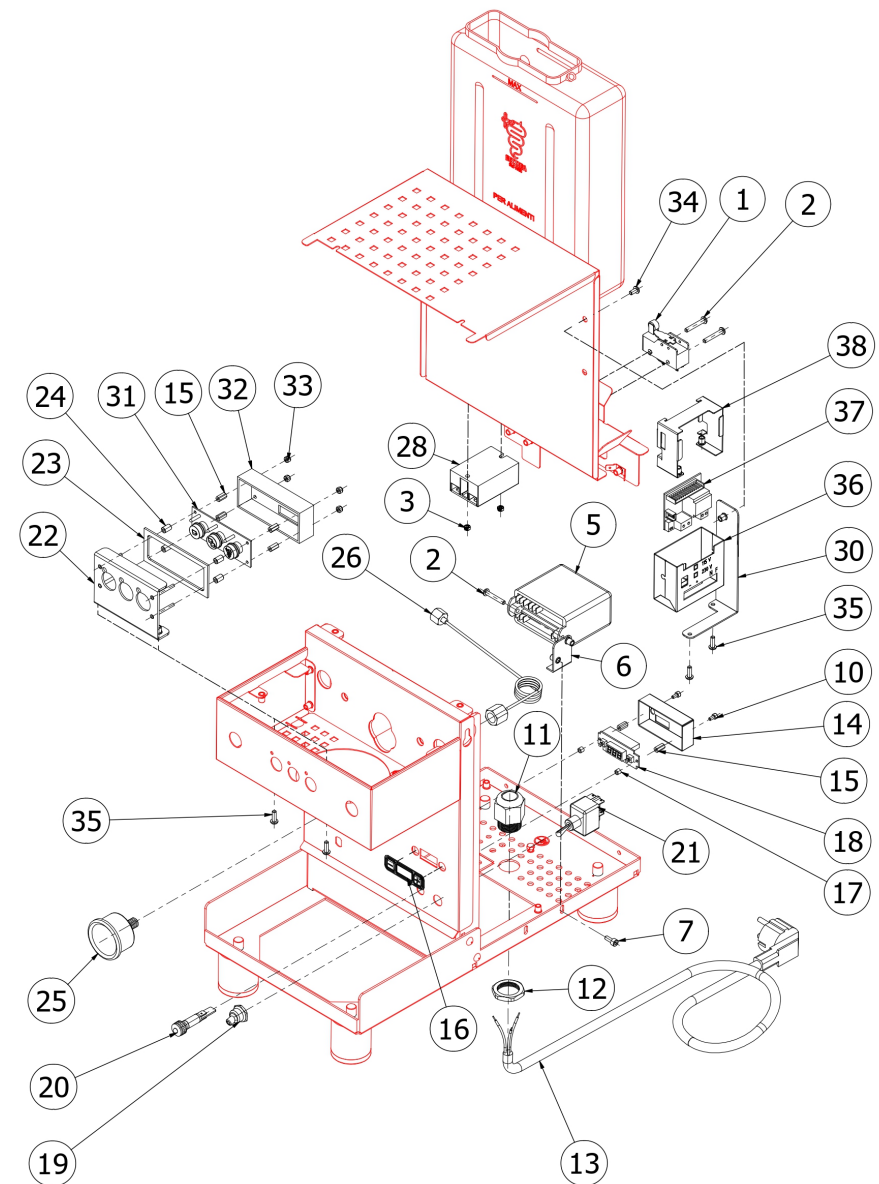

BEZZERA

CREMA

TABLE 7A - (from 01/05/2023)
CREMA Mod. DE Pid

BEZZERA**CREMA**

TABLE 7A - (from 01/05/2023)
 CREMA Mod. DE Pid

POS	CODE	DESCRIPTION
33	7812402	NUT M3 UNI7473 A2 SELF-LOCKING INOX
34	7819908	SCREW TTEI M4X8
35	7819901	SCREW TBEI M4X12 ISO 7380 A2 INOX
36	5053060LW	SUPPORT COVER PID CARD
37	7434027.03	THERMOSTAT TPID 230/240V S/DISP
38	5058513LL	SUPPORT PID CARD W/COMPASSES

BEZZERA**CREMA**

TABLE 7A - (from 01/05/2023)
 CREMA Mod. DE Pid

BEZZERA

CREMA

TABLE 7B - (up to 30/04/2023)
CREMA Mod. PM Pid

POS	CODE	DESCRIPTION
1	7633907	MICROSWITCH G31 L
2	7819911	SCREW TTEI M4X25 INOX
3	7822602	NUT M3 OT
4	7816005	SCREW TCEI M4X20 UNI 5931 A2
5	7661006R	LEVEL REGULATOR 100/120V 50/60HZ
5	7661007R	LEVEL REGULATOR 220/240V 50/60HZ
6	5058433LL	LEVEL REGULATOR SUPPORT
7	7816009	SCREW TCEI M4X10 UNI 5931A2
11	7614007	FAIRLEAD WITH HOLE RUBBER
12	7614006	NUT PG13.5
13	7555001	ELECTRIC CABLE WITH SHUKO PLUG
13	7551001	ELECTRIC CABLE WITH USA PLUG L=1.5M
13	7554001	ELECTRIC CABLE WITH ENGLISH PLUG
19	7372507	PROTECTION WITH NICKEL NUT IU0598
20	7633626	RED LED
21	7633326	BIPOLAR SWITCH LEVER
22	7633351	COFFEE ANTI-VANDAL SWITCH 110V
22	7633348	COFFEE ANTI-VANDAL SWITCH 230V
23	7663599	ANTI-VANDAL SWITCH CONNECTING CABLE W/FASTON
25	7432523	PRESSURE GAUGE D40 16BAR NEUTRAL
26	7400903	BOILER PRESSURE GAUGE CAPILLARY
27	5300513TR	UNION
28	7635424.01	RELAIS SSR FOR T.PID
29	7611517	CLAMP
31	7826401	SCREW TE M4X12 UNI5739 OT
32	5968144	PID KIT 110V WHITE
32	5968143	PID KIT 220/240V WHITE