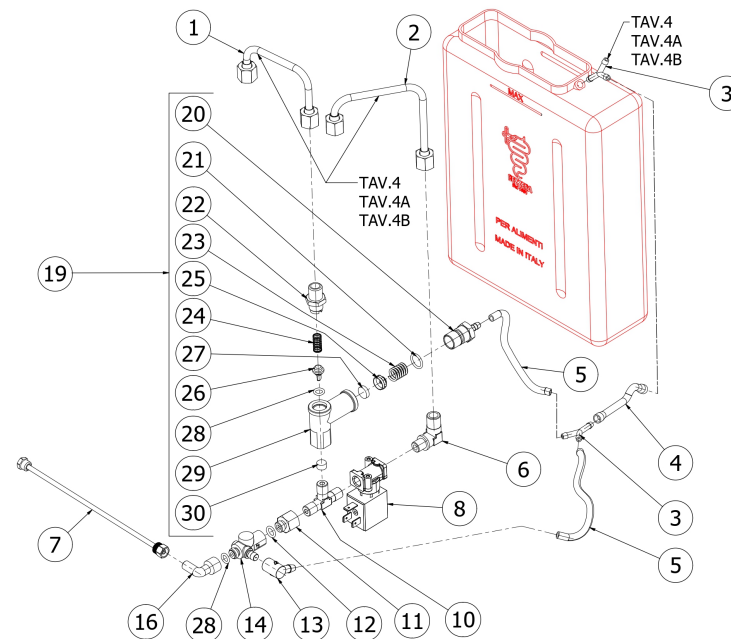

TABLE 2
CREMA

POS	CODE	DESCRIPTION
1	5162304LL	EXCHANGER CHARGE PIPE OF BZ07
2	5162303.01LL	BOILER LOAD HOSE BZ07
3	7303033	FITTING
4	5194610	HOSE 6X4 L=250 SILICONE
5	5194571	HOSE D6X4 L=200 SILICONE (R)
6	5301504AL	ELBOW FITTING M12X1/8
7	5194635LL	ASSY TUBE PTFE 4X170
8	7702322.01	EV.2WAY OLAB 220/230V 25BAR SMALL
8	7702415.01	EV.2 WAY 240V 25BAR SMALL COIL
8	7701123.01	EV.2 WAY 110V 25BAR SMALL COIL
10	7304543TR	FITTING TEE CONICAL 1/8
11	5225411AL	REDUCTION 1/8
12	7496085.01	GASKET OR D7.2X1.9 NBR 70SH
13	7303006	RUBBER-HOLDER FITTING
14	7452516	SELF-PRIMING VALVE
16	7303063TR	ELBOW FITTING BODY 1/8"
19	5965212.01AL	ASSY OPV ADJUST. 9/12 BAR
20	5302077AL	FITTING PORT.M14X1 OTXTUBO6X4 OT57U
21	7496052	OR GASKET 114 VITON
22	5302017AL	FITTING M12 ES16 H26.5 OT57USA
23	5471539	CALIBRATED SPRING D.1,6
24	5471505	CALIBRATED SPRING D0.45 H22 AISI302
25	5224620AL	GASKET-HOLDER ES.12X6.8 OT57USA
26	5224615AL	GASKET-HOLDER SURP.VALVE OT57USA
27	5493042	GASKET D.11X3
28	7496018	OR GASKET 105
29	5283053TP	SURPRESSION VALVE BODY
30	5471019	FILTER D8,5X5 AISI304

TABLE 2
CREMA