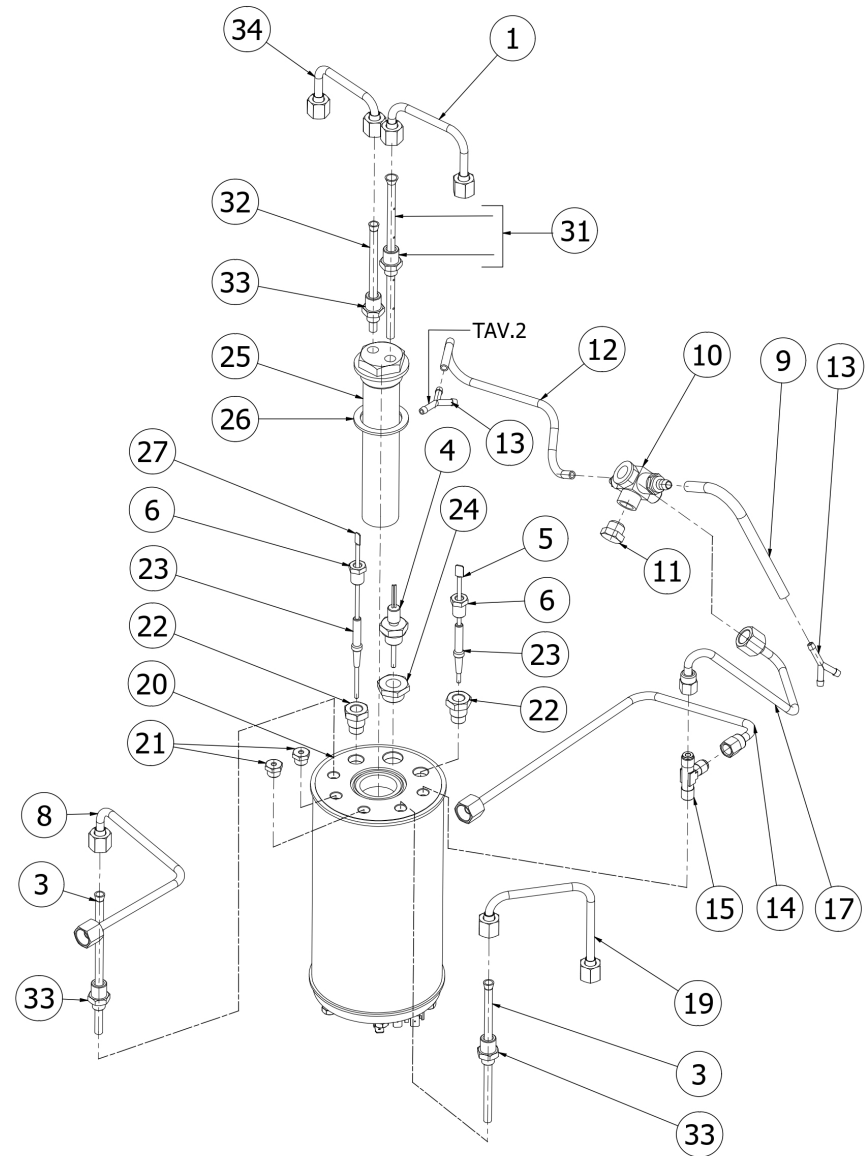

TABLE 4
CREMA Mod. DE Pid

POS	CODE	DESCRIPTION
1	5162304LL	EXCHANGER CHARGE PIPE OF BZ07
3	5192301	SUCTION D6X1 L=130MM PTFE
4	7666008	PROBE X THERMOPID AISI316 D3
5	5265804	LEVEL PROBE D3 X 110 X 6.3
6	5225205	STRAIGHT FITTING M10 OT
8	5162458LL	WATER TAP TUBE CREMA DE
9	5194549	HOSE Ø 8x5 SILICONE L=350
10	7433018	VALVE BODY C111P WITHOUT PRESSOSTAT
11	5226405AL	PLUG 1/4
12	5194616	HOSE 5X3 L=500 SILICONE
13	7303033	FITTING
14	5162457LL	STEAM TAP TUBE CREMA DE
15	7304514TR	CONNECTOR TEE BRASS LEAD FREE
17	5162203.02LL	PRESSOSTAT PIPE FOR BZ07
19	5162303.01LL	BOILER LOAD HOSE BZ07
20	5320520.01BL-AL	BOILER BZ07 WITHOUT LEAD AND NICKEL
21	5226411TP	PLUG 1/8
22	5225209AL	FITTING M10X1/4
23	5192001	PROBE SHEATH D8 X 45 HOLE D3 PTFE
24	5225412AL	FITTING FOR TEMPERATURE PROBE
25	5329019DC-AL	EXCHANGER 2 HOLES L=140 BZ-STREGA
26	5492025	GASKET D42X32X2 PTFE
27	5265811	LEVEL PROBE D3X160X4.8
31	5963186	ASSY INJECTOR 150MM 8HOLES W/
32	5192324	DRAW OUT D6X1 L=100 PTFE
33	5302006AL	FITTING M12X1/8
34	5162185.02LL	EXCHANGER TUBE/EV.GROUP

TABLE 4
CREMA Mod. DE Pid