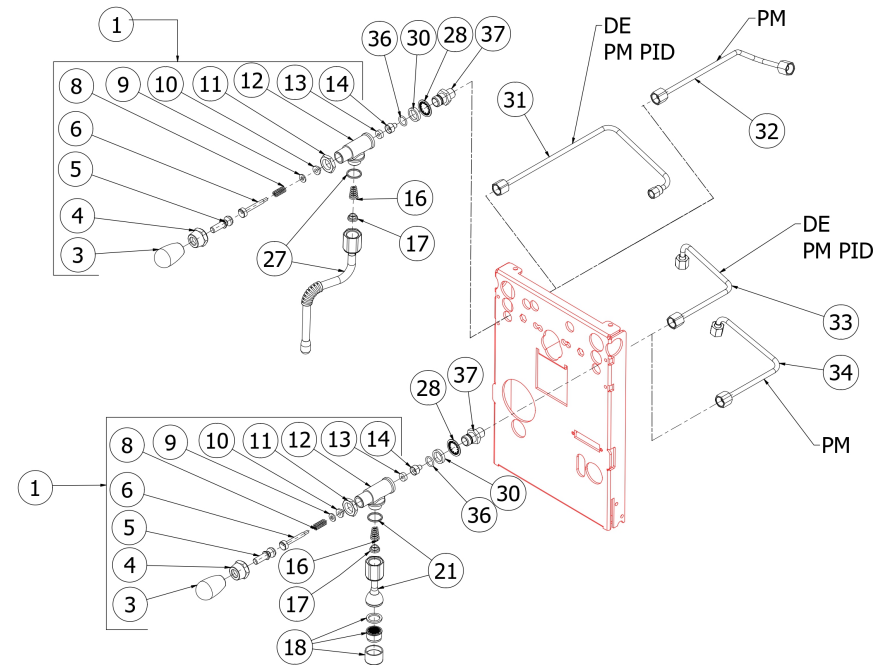

BEZZERA

CREMA

TABLE 3
CREMA

POS	CODE	DESCRIPTION
1	5964101.01	SEMI-PROFESSIONAL ASSY WOODEN TAP
3	7372004	WOODEN KNOB
4	5262801.01	FERRULE 3/8"G H17 STAINLESS STEEL
5	5225610	ARTICULATED JOINT M8
6	5260204DL	SHAFT D12X47 AISI303 POLISH
8	5471513	SPRING D8 H17 AISI302
9	5261801	WASHER D11
10	5494004	GASKET D12 X 6 PTFE GRAPHITIZED
11	5221826CM	NUT 3/8
12	5283055TW	TAP BODY OT FOR OR
13	5496042	GASKET D11X4X4 EPT 70
14	5224603AL	GASKET HOLDER D12X12 OT57USA
16	5471532.01	SPRING FOR ARTICULATION
17	5190501	CUP FOR FITTING PTFE/GLASS
18	5226601TW	WATER HOSE TERMINAL
21	5966568	WATER TUBE LINEAR SPHERE 14,3
27	7479990.03	STEAM TUBE TERMINAL 2 HOLES SPHERE
28	7814201	WASHER 14 DIN6798J A2
30	5222225	SPACER D14X19X4
31	5162457LL	STEAM TAP TUBE CREMA DE
32	5162459LL	STEAM TAP TUBE CREMA PM
33	5162458LL	STEAM TAP TUBE CREMA PM
34	5162460LL	WATER TAP TUBE CREMA PM
36	7496052	OR GASKET 114 VITON
37	5225416.01AL	FITTING M14XM13 ES19 H31 WITHOUT OR

BEZZERA

CREMA

TABLE 3
CREMA