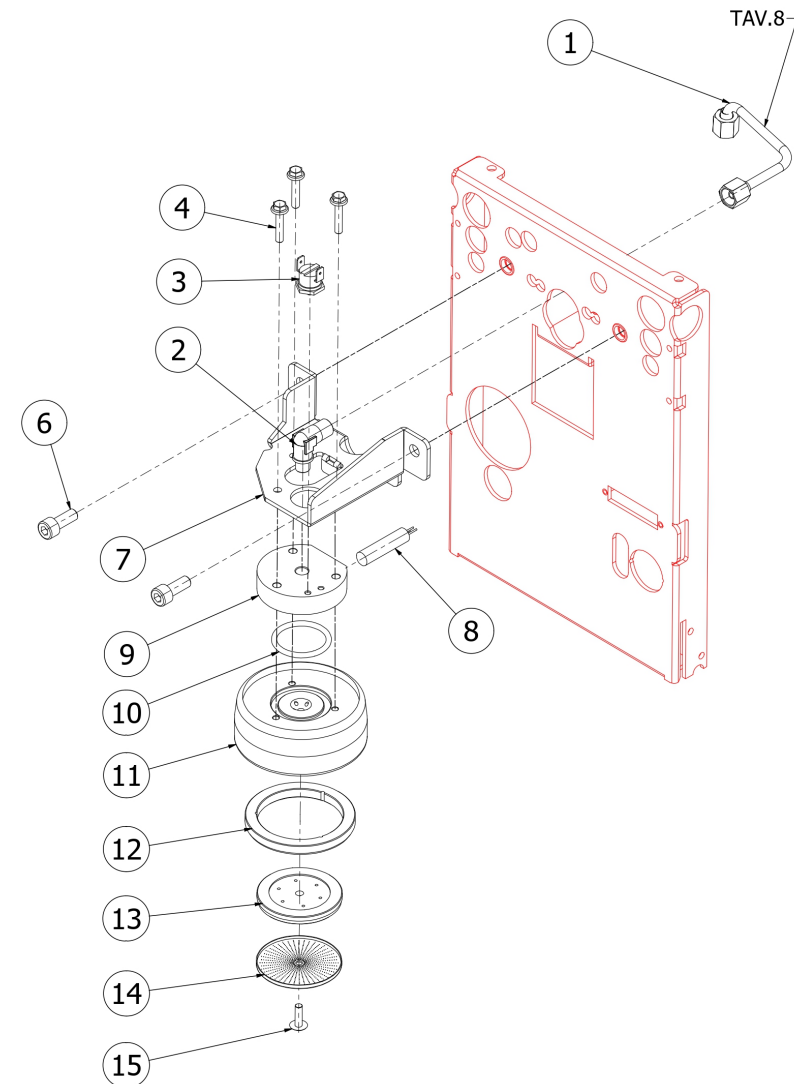

BEZZERA

CREMA

TABLE 3
CREMA

BEZZERA**CREMA**TABLE 3A
CREMA

POS	CODE	DESCRIPTION
1	5162361LL	HOSE FOR SOLENOID VALVE OF GROUP
2	5301504AL	ELBOW FITTING M12X1/8
3	7634808	THERMAL SAFETY DEVICE 250V 95°C
4	7816031	SCREW
6	7816014	SCREW M8X20 UNI5931 A2
7	5018462CT	SUPPORT COUPLING RING BZ13S
8	5963221.01	ASSY CARTRIDGE HEATING ELEMENT
9	5283520.03AL	CARTDRIDGE FLANGE
10	7496004.01	GASKET OR 139 VITON FDA
11	5280502TW-AL	COUPLING RING DENICROMAL
12	7493022	COUPLING RING RED GASKET BZ GROUP
13	5285501AL	SHOWER-HOLDER D57 H7.5 OT60LF
14	5470501	SHOWER D57 AISI 304
15	7809903	SCREWS POLIERS M5X16 A4 AISI316

BEZZERA**CREMA**TABLE 3A
CREMA

TABLE 4
CREMA Mod. DE Pid

POS	CODE	DESCRIPTION
1	5162304LL	EXCHANGER CHARGE PIPE OF BZ07
3	5192301	SUCTION D6X1 L=130MM PTFE
4	7666008	PROBE X THERMOPID AISI316 D3
5	5265804	LEVEL PROBE D3 X 110 X 6.3
6	5225205	STRAIGHT FITTING M10 OT
8	5162458LL	WATER TAP TUBE CREMA DE
9	5194549	HOSE Ø 8x5 SILICONE L=350
10	7433018	VALVE BODY C111P WITHOUT PRESSOSTAT
11	5226405AL	PLUG 1/4
12	5194616	HOSE 5X3 L=500 SILICONE
13	7303033	FITTING
14	5162457LL	STEAM TAP TUBE CREMA DE
15	7304514TR	CONNECTOR TEE BRASS LEAD FREE
17	5162203.02LL	PRESSOSTAT PIPE FOR BZ07
19	5162303.01LL	BOILER LOAD HOSE BZ07
20	5320520.01BL-AL	BOILER BZ07 WITHOUT LEAD AND NICKEL
21	5226411TP	PLUG 1/8
22	5225209AL	FITTING M10X1/4
23	5192001	PROBE SHEATH D8 X 45 HOLE D3 PTFE
24	5225412AL	FITTING FOR TEMPERATURE PROBE
25	5329019DC-AL	EXCHANGER 2 HOLES L=140 BZ-STREGA
26	5492025	GASKET D42X32X2 PTFE
27	5265811	LEVEL PROBE D3X160X4.8
31	5963186	ASSY INJECTOR 150MM 8HOLES W/
32	5192324	DRAW OUT D6X1 L=100 PTFE
33	5302006AL	FITTING M12X1/8
34	5162185.02LL	EXCHANGER TUBE/EV.GROUP