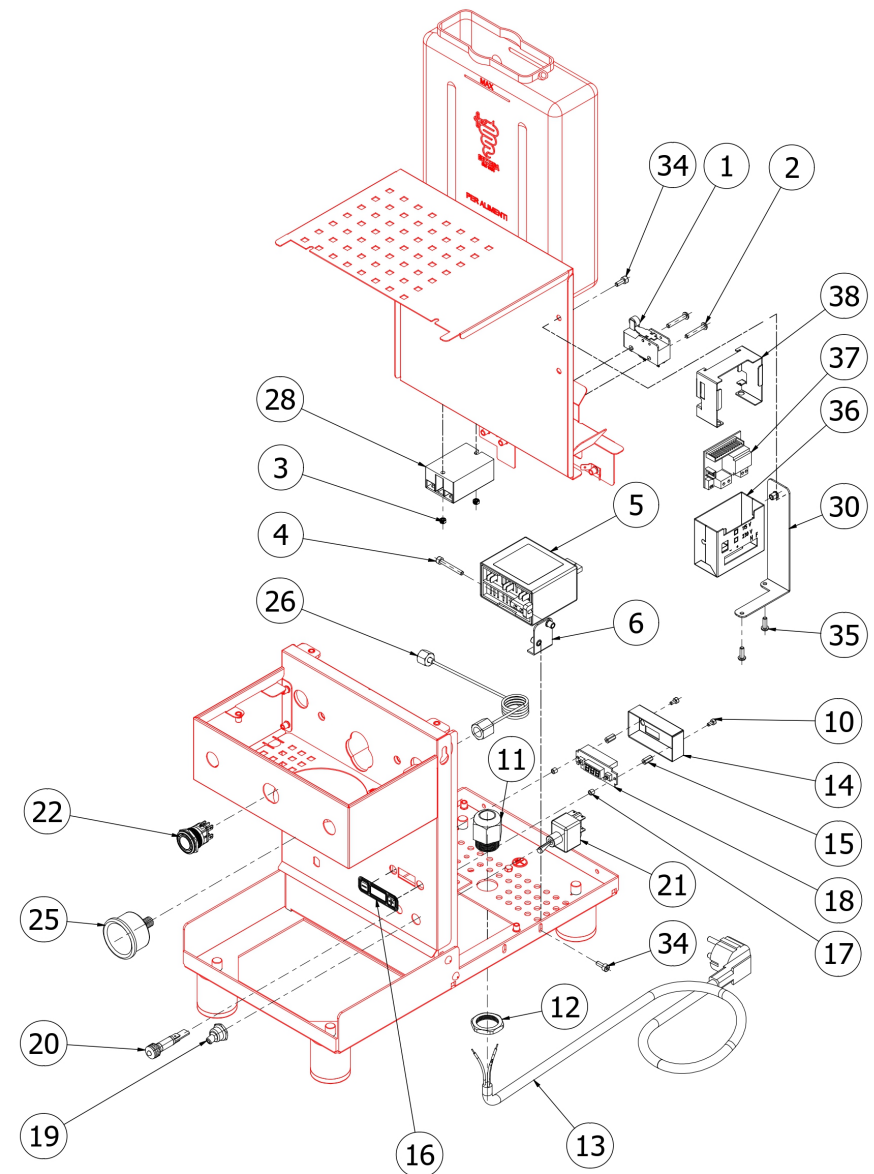

BEZZERA

CREMA

TABLE 7B - (up to 30/04/2023)
CREMA Mod. PM Pid

BEZZERA

CREMA

TABLE 7B - (from 01/05/2023)
CREMA Mod. PM Pid

POS	CODE	DESCRIPTION
1	7633907	MICROSWITCH G31 L
2	7819911	SCREW TTEI M4X25 INOX
3	7822602	NUT M3 OT
4	7816019	SCREW TCE M4 X 30 DIN 5931 A2
5	7661006.01R	LEVEL REGULATOR 100/120V 50/60HZ
5	7661007.01R	CONTROL UNIT 220/240V 50/60HZ
6	5058433LL	LEVEL REGULATOR SUPPORT
10	7816016	SCREW TCEI M3X6
11	7614007	FAIRLEAD WITH HOLE RUBBER
12	7614006	NUT PG13.5
13	7554001	ELECTRIC CABLE WITH ENGLISH PLUG
13	7555001	ELECTRIC CABLE WITH SHUKO PLUG
13	7551001	ELECTRIC CABLE WITH USA PLUG L=1.5M
14	5053059LW	PID DISPLAY COVER
15	5191511	SPACER
16	5522076	TERMOPID PLATE
17	5191521	PID DISPLAY SPACER
18	7665544	TPID DISPLAY CARD WHITE (PR)
19	7372507	PROTECTION WITH NICKEL NUT IU0598
20	7633626	RED LED
21	7633326	BIPOLAR SWITCH LEVER
22	7633348	COFFEE ANTI-VANDAL SWITCH 230V
25	7432523.02	PRESSURE GAUGE D40 16BAR TRICOLOUR
26	7400903	BOILER PRESSURE GAUGE CAPILLARY
28	7635424.01	RELAIS SSR FOR T.PID
30	5058517LL	PID+OPTO (PR) CARD SUPPORT WITH BUSHES
34	7816009	SCREW TCEI M4X10 UNI 5931A2
35	7819901	SCREW TBEI M4X12 ISO 7380 A2 INOX
36	5053060LW	SUPPORT COVER PID CARD
37	7434027.03	THERMOSTAT TPID 230/240V S/DISP

BEZZERA

CREMA

TABLE 7B - (from 01/05/2023)
CREMA Mod. PM Pid

BEZZERA**CREMA**

TABLE 7B - (from 01/05/2023)
 CREMA Mod. PM Pid

POS	CODE	DESCRIPTION
38	5058513LL	SUPPORT PID CARD W/COMPASSES

BEZZERA**CREMA**

TABLE 7B - (from 01/05/2023)
 CREMA Mod. PM Pid

TABLE 8
CREMA

POS	CODE	DESCRIPTION
1	5162185.02LL	EXCHANGER TUBE/EV.GROUP
2	5223005TP	JET M6 X 6 HOLE D1.2 OT
3	5162361LL	HOSE FOR SOLENOID VALVE OF GROUP
4	5301504AL	ELBOW FITTING M12X1/8
5	7702419R	SOLENOID VALVE 3 WAYS ODE 110/120V
5	7702418R	SOLENOID VALVE 3 WAYS ODE 230/240V
8	5300513TR	UNION
9	5370313	GROUP E.VALVE DRAIN RUBBER HOLDER
10	5194564	SILICON PIPE 8X5X90
11	5221844	NUT 1/8
12	7815001	WASHER D10 UNI 6592 A2
13	5283061	DRAIN FITTING 1/8
14	7611512	CLAMP