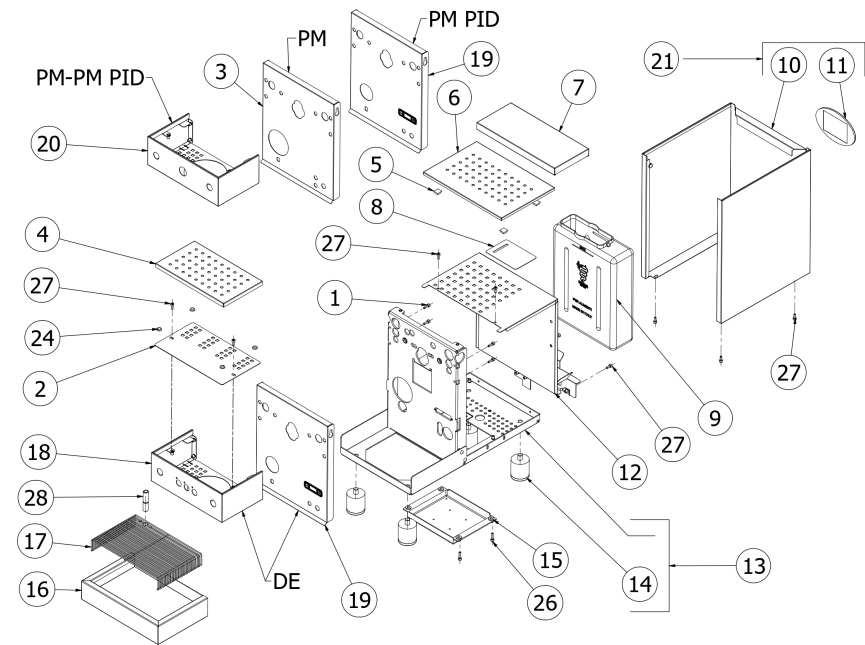

BEZZERA

CREMA

TABLE 1
CREMA

TABLE 1
CREMA

POS	CODE	DESCRIPTION
28	5262002.01	EXTENCION WIRED GRID

TABLE 1
CREMA

TABLE 2
CREMA

POS	CODE	DESCRIPTION
1	5162304LL	EXCHANGER CHARGE PIPE OF BZ07
2	5162303.01LL	BOILER LOAD HOSE BZ07
3	7303033	FITTING
4	5194610	HOSE 6X4 L=250 SILICONE
5	5194571	HOSE D6X4 L=200 SILICONE (R)
6	5301504AL	ELBOW FITTING M12X1/8
7	5194635LL	ASSY TUBE PTFE 4X170
8	7702322.01	EV.2WAY OLAB 220/230V 25BAR SMALL
8	7702415.01	EV.2 WAY 240V 25BAR SMALL COIL
8	7701123.01	EV.2 WAY 110V 25BAR SMALL COIL
10	7304543TR	FITTING TEE CONICAL 1/8
11	5225411AL	REDUCTION 1/8
12	7496085.01	GASKET OR D7.2X1.9 NBR 70SH
13	7303006	RUBBER-HOLDER FITTING
14	7452516	SELF-PRIMING VALVE
16	7303063TR	ELBOW FITTING BODY 1/8"
19	5965212.01AL	ASSY OPV ADJUST. 9/12 BAR
20	5302077AL	FITTING PORT.M14X1 OTXTUBO6X4 OT57U
21	7496052	OR GASKET 114 VITON
22	5302017AL	FITTING M12 ES16 H26.5 OT57USA
23	5471539	CALIBRATED SPRING D.1,6
24	5471505	CALIBRATED SPRING D0.45 H22 AISI302
25	5224620AL	GASKET-HOLDER ES.12X6.8 OT57USA
26	5224615AL	GASKET-HOLDER SURP.VALVE OT57USA
27	5493042	GASKET D.11X3
28	7496018	OR GASKET 105
29	5283053TP	SURPRESSION VALVE BODY
30	5471019	FILTER D8,5X5 AISI304