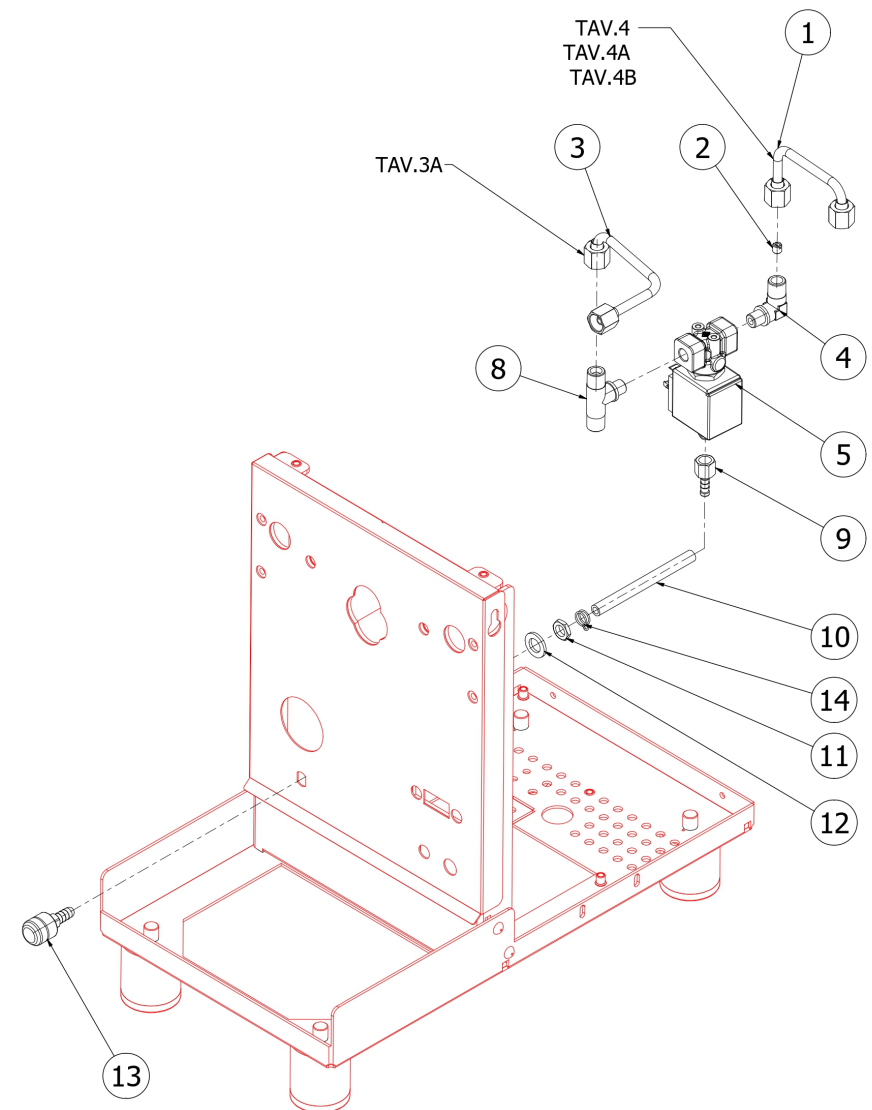

TABLE 8
CREMA

POS	CODE	DESCRIPTION
1	5162185.02LL	EXCHANGER TUBE/EV.GROUP
2	5223005TP	JET M6 X 6 HOLE D1.2 OT
3	5162361LL	HOSE FOR SOLENOID VALVE OF GROUP
4	5301504AL	ELBOW FITTING M12X1/8
5	7702419R	SOLENOID VALVE 3 WAYS ODE 110/120V
5	7702418R	SOLENOID VALVE 3 WAYS ODE 230/240V
8	5300513TR	UNION
9	5370313	GROUP E.VALVE DRAIN RUBBER HOLDER
10	5194564	SILICON PIPE 8X5X90
11	5221844	NUT 1/8
12	7815001	WASHER D10 UNI 6592 A2
13	5283061	DRAIN FITTING 1/8
14	7611512	CLAMP

TABLE 8
CREMA