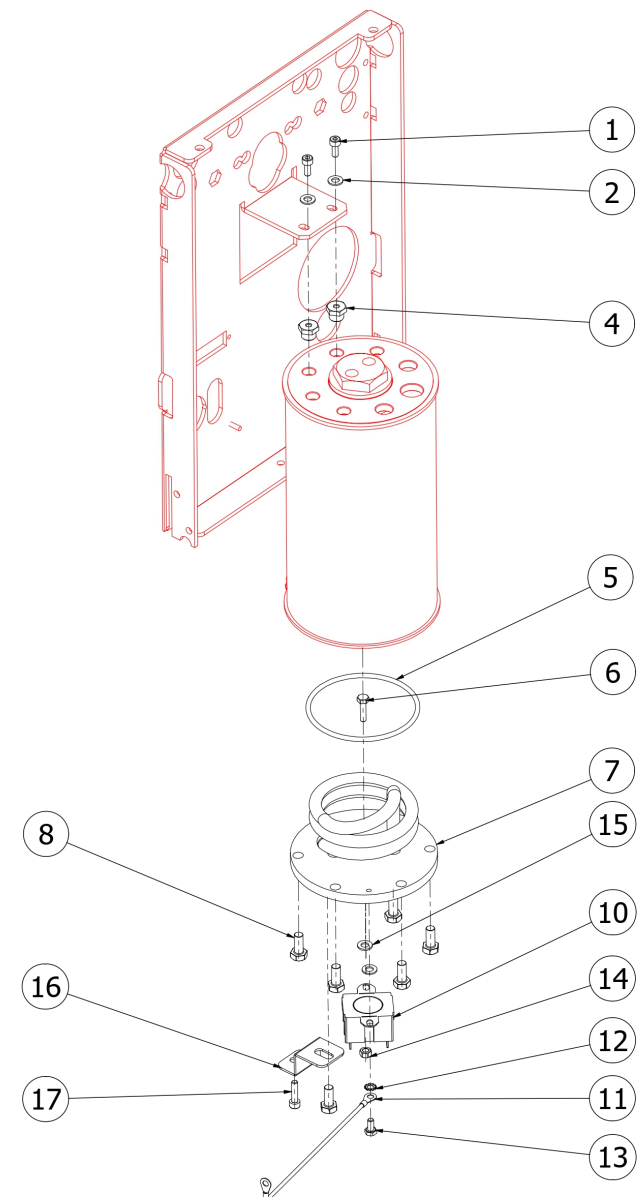

TABLE 5
CREMA

POS	CODE	DESCRIPTION
1	7816009	SCREW TCEI M4X10 UNI 5931A2
2	7815003	PLAIN WASHER D5 UNI 6592 A2
4	5226411TP	PLUG 1/8
5	7496040	OR GASKET D73 X 3 VITON
6	7826402	SCREW TE M4X16 UNI 5739 OT
7	5722239.02AL	HEATING ELEMENT 220/240V-1100/1300W
7	5721128.01AL	HEATING ELEMENT 120V 1200W
8	7816422	SCREW TE M6X14 UNI 5739 OT
10	7634819.01	THERMIC PROTECTION 250V 130°C
11	7663573.01	RESISTANCE CONNECTION CABLE
12	7814001	WASHER D4 DIN 6798A A2
13	7816409	SCREW TE M4X8 UNI 5739 A2
14	7822603	NUT M4 OT
15	7825003	WASHER D5X1 UNI 6592 OT
16	5058474LL	BOILER SUPPORT
17	7816004	SCREW TCEI M4X16 A2

TABLE 5
CREMA