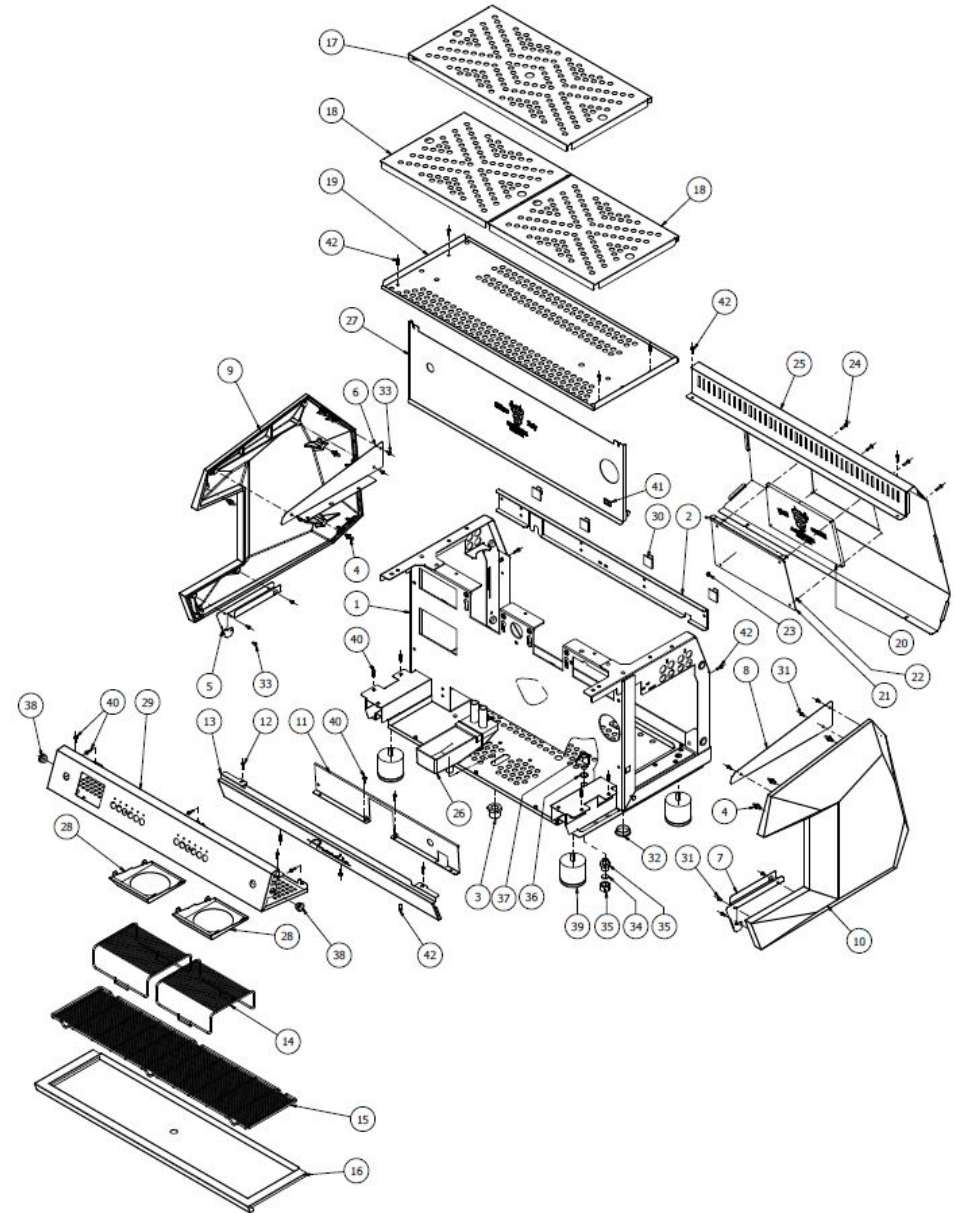

BEZZERA

ARCADIA PID

POS	CODE	DESCRIPTION
1	5964669	ARCADIA ASSY FRAME 2GR
1	5964670	ARCADIA ASSY FRAME 3GR
1	5964668	ARCADIA ASSY FRAME 1GR
2	5035729LL	ARCADIA CROSSBAR 2GR W/COMPASSES
2	5035730LL	ARCADIA CROSSBAR 3GR W/COMPASSES
2	5035731LL	ARCADIA CROSSBAR 1GR W/COMPASSES
3	5225294	FITTING M/F 3/4X3/8
4	7999915	STUD M6
5	5056014LW	LEFT LATERAL BOTTOM SIDE-ARCADIA
6	5056015LW	LEFT LATERAL TOP SIDE-ARCADIA
7	5056012LW	RIGHT LATERAL BOTTOM SIDE-ARCADIA
8	5056013LW	RIGHT LATERAL TOP SIDE-ARCADIA
9	5370917VC1	ARCADIA LEFT SIDE WHITE AND 8 RACE
9	5370917VC	ARCADIA LEFT SIDE WHITE
9	5370917VC2	LEFT WHITE SIDE W/LOGO ARCADIA
9	5370917YD1	ORANGE LEFT ARCADIA PANEL WITH
9	5370917VU	ARCADIA LEFT SIDE RUST
9	5370917VT	ARCADIA LEFT SIDE RED
9	5370917VS	ARCADIA LEFT SIDE GOLD
9	5370917VN1	ARCADIA LEFT SIDE BLACK
10	5370916VC1	ARCADIA RIGHT WHITE PANEL WITH 8
10	5370916VC	RIGHT LATERAL SIDE-ARCADIA WHITE
10	5370916VC2	RIGHT WHITE SIDE W/LOGO ARCADIA
10	5370916YD1	ORANGE RIGHT ARCADIA PANEL WITH
10	5370916VU	RUST RIGHT ARCADIA PANEL
10	5370916VT	ARCADIA RIGHT SIDE RED
10	5370916VS	RIGHT ARCADIA GOLD PANEL
10	5370916VN1	RIGHT LATERAL SIDE-ARCADIA BLACK
11	5053039.01LL	PROTECTION BASEMENT ARCADIA DISPLAY
11	5053040.01LL	PROTECTION BASEMENT ARCADIA

BEZZERA

ARCADIA PID

TABLE 1
ARCADIA PID