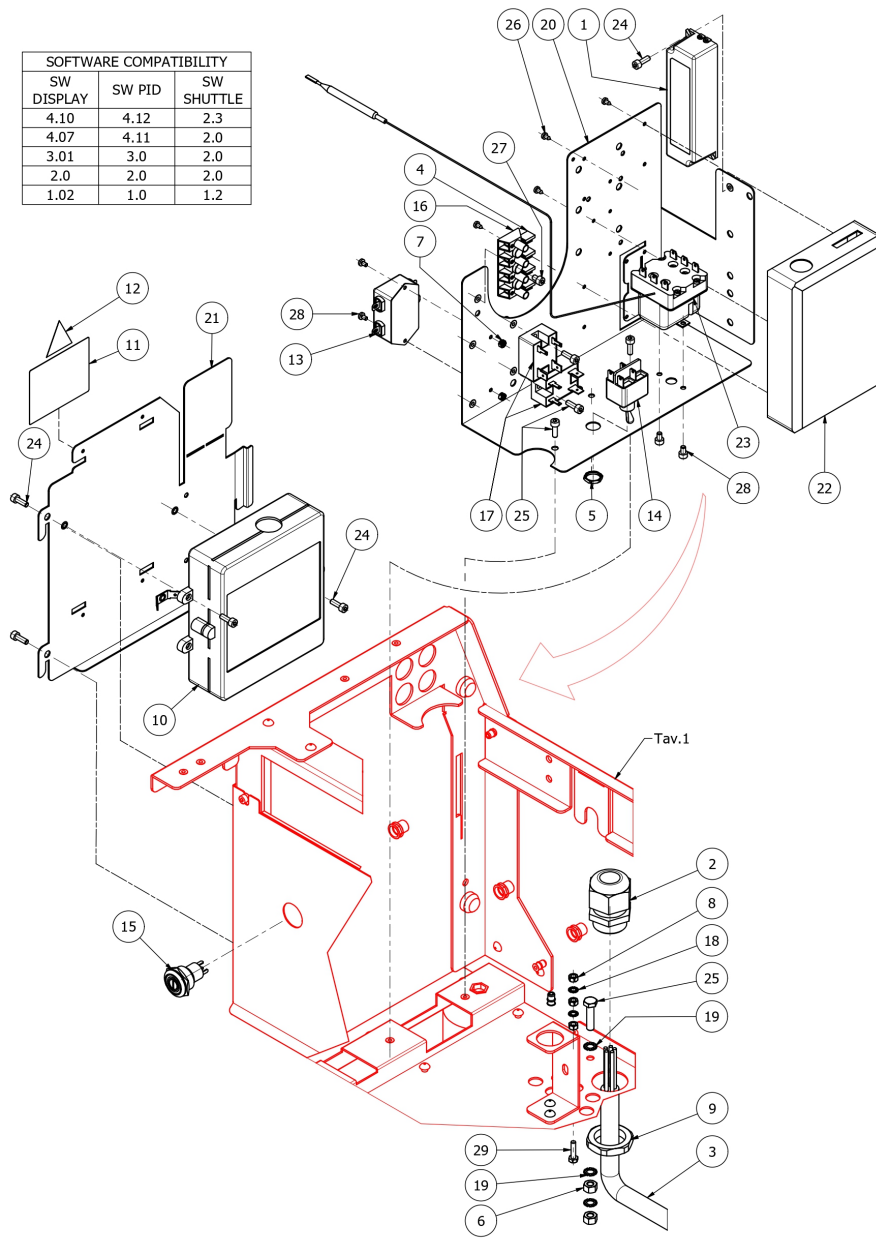

TABLE 7
ARCADIA PID

POS	CODE	DESCRIPTION
22	7662756R	PID CARD ARCA PID 1.01
23	7434001	THERMOSTAT MANUAL
24	7816002	SCREW TCEI M4X12 UNI 5931 A2
25	7816418	SCREW
26	7818009	LIVES AUTOF.TB D2.9X6.5 INOX
27	7816017	SCREW TCEI M4X6
28	7809809	PLASTIC SCREW TCI M3X5 DIN7985
29	7826411	SCREW TE M4X16 UNI 5739 OT

TABLE 7
ARCADIA PID