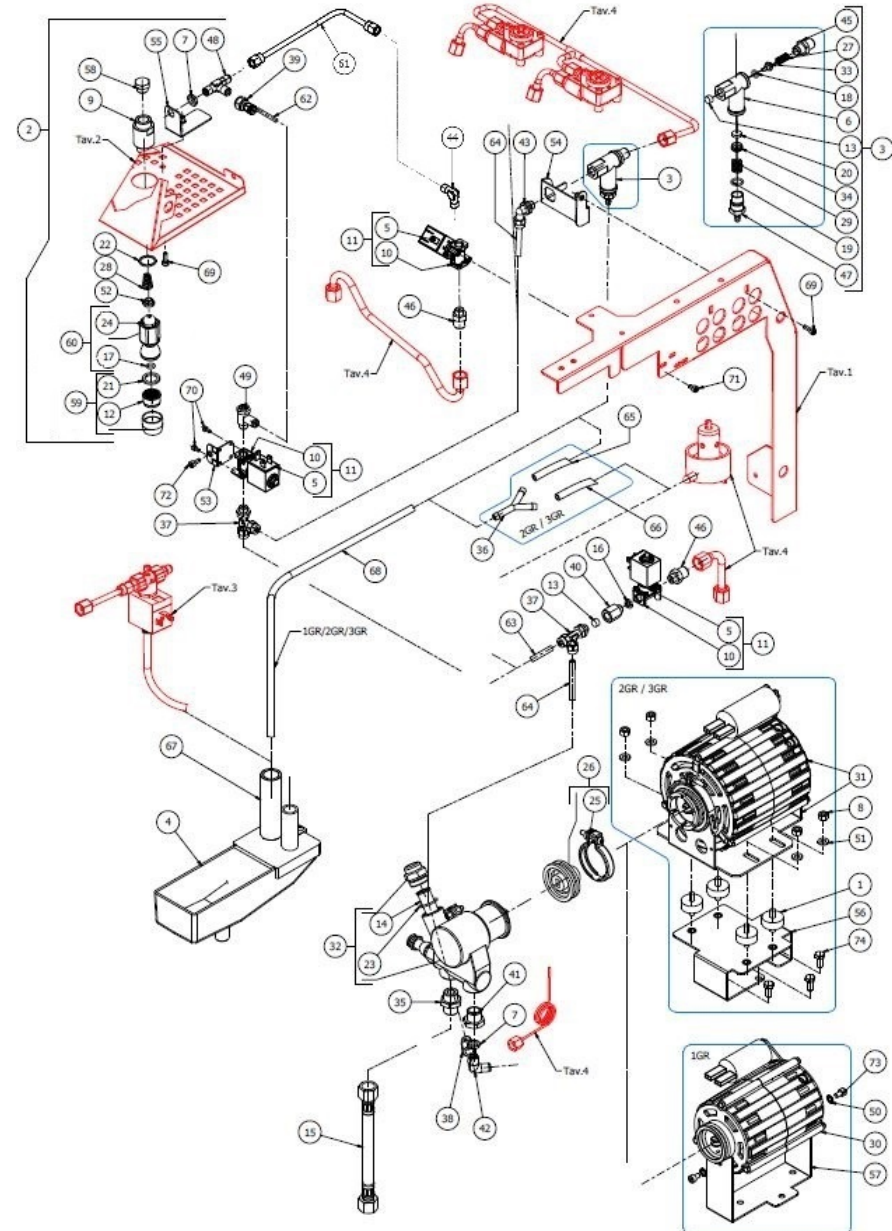

BEZZERA

ARCADIA PID

TABLE 5
ARCADIA PID

POS	CODE	DESCRIPTION
31	7742202.02	ELECTRIC MOTOR 220/240V 10MF UL
32	7730507	ROTARY PUMP 200L/H PA204X
32	7730506	ROTARY PUMP 100L/H PA104X
33	5224615AL	GASKET-HOLDER
34	5224620AL	GASKET-HOLDER
35	5302012.01AL	STRAIGHT FITTING 3/8
36	7303039	FITTING
37	7304535TR	T FITTING D6 1/8"G RUVECO
38	7304538TR	FITTING
39	7303064TR	FITTING
40	5225310AL	FITTING MF 1/8
41	5302057AL	FITTING 1/8
42	7304505TR	FITTING 3 WAYS 1/8
43	7304536TR	UNION ELBOW D6 1/8"G RUVECO
44	7303001TR	UNION ELBOW 1/8
45	5302017AL	FITTING M12 ES16 H26.5 OT57USA
46	5302014AL	FITTING M13X1/8
47	5302077AL	FITTING PORT.M14X1 OTXTUBO6X4 OT57U
48	7304542TR	FITTING
49	7402403	REGULATOR
50	7814002	NOTCHED WASHER D4
51	7815006	PLAIN WASHER D6 UNI 6592 FEZN
52	5190501	CUP FOR FITTING PTFE/GLASS
53	5057862LL	MIXER BRACKET ARCADIA W/COMPASSES
54	5057863LL	SUPPRESSION BRACKET ARCADIA
55	5057861LL	BRACKET WATER TUBE ARCADIA
56	5038453LL	MOTOR BIG SUPPORT-BZ2013/ARCADIA
57	5038437LW	B2013 1/2GR. ENGINE SUPPORT
58	5226405AL	PLUG 1/4
59	5226601TW	WATER HOSE TERMINAL

BEZZERA

ARCADIA PID

TABLE 5
ARCADIA PID