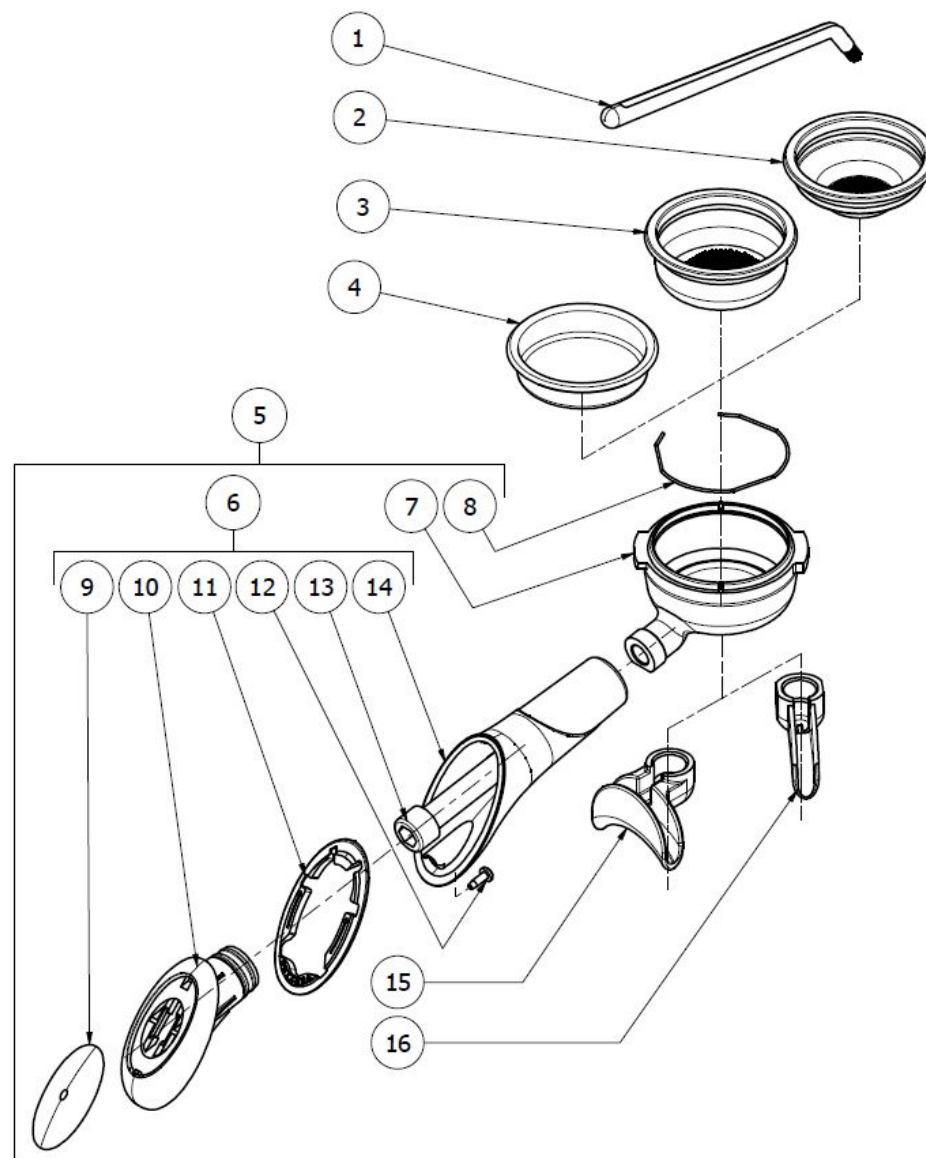

BEZZERA

ARCADIA PID

TABLE 8
ARCADIA PID

POS	CODE	DESCRIPTION
1	7990603	CLEANING BRUSH FOR COFFEE MACHINE
2	5471031.01	FILTER 1 CUP 10 GRAMS
3	5471035	FILTER 2 CUPS 20 GR RIBBED
4	5471038	BLIND FILTER AISI 304
5	5965587.02R	ASSY FILTER-HOLDER 2CUPS BZ W/LOGO
5	5965586.02R	ASSY FILTER-HOLDER 1CUP BZ BEC.50°
6	5978508.02	ASSY HANDLE WITH LOGO
7	5286016TW	FILTERHOLDER TILTED HANDLE BZ GROUP
8	5471527	FILTER-HOLDER SPRING D1.2 AISI 302
9	5371205	PLATE WITH LOGO
10	5371204.01	CHROMED PLUG
11	7493021	GASKET FOR LOGO HANDLE
12	7809810	SCREW PLAS FIX 45 TC POZI D.3,5X10
13	7816026	SCREW TCEI M12X60
14	5371203	HANDLE
15	7305007TW	SPOUT 2 WAYS WITHOUT PB+PWP
16	7305006TW	SPOUT 1 WAY S/PB+PWP

BEZZERA

ARCADIA PID

TABLE 8
ARCADIA PID