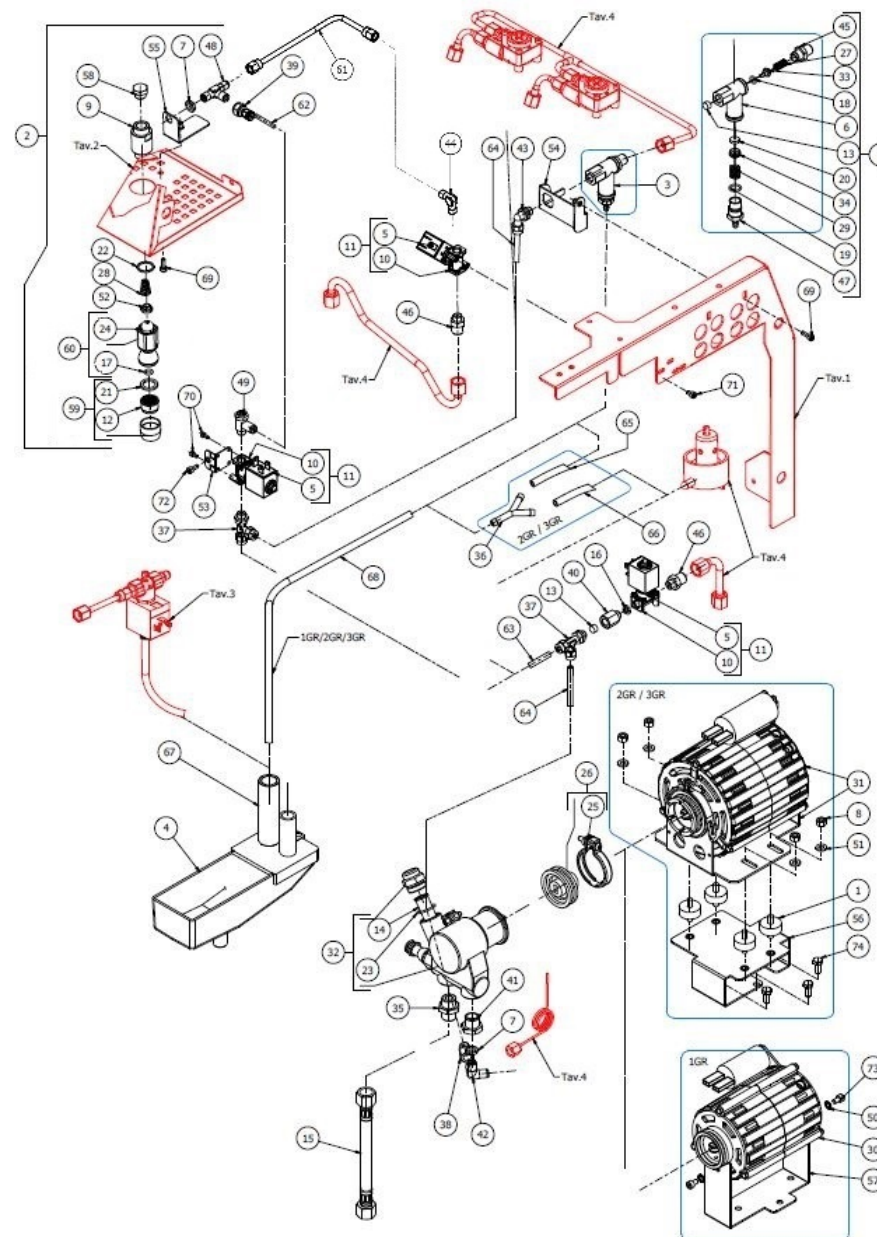

BEZZERA

ARCADIA PID

TABLE 5
ARCADIA PID

BEZZERA

ARCADIA PID

TABLE 5
ARCADIA PID

POS	CODE	DESCRIPTION
31	7742202.02	ELECTRIC MOTOR 220/240V 10MF UL
32	7730507	ROTARY PUMP 200L/H PA204X
32	7730506	ROTARY PUMP 100L/H PA104X
33	5224615AL	GASKET-HOLDER
34	5224620AL	GASKET-HOLDER
35	5302012.01AL	STRAIGHT FITTING 3/8
36	7303039	FITTING
37	7304535TR	T FITTING D6 1/8"G RUVECO
38	7304538TR	FITTING
39	7303064TR	FITTING
40	5225310AL	FITTING MF 1/8
41	5302057AL	FITTING 1/8
42	7304505TR	FITTING 3 WAYS 1/8
43	7304536TR	UNION ELBOW D6 1/8"G RUVECO
44	7303001TR	UNION ELBOW 1/8
45	5302017AL	FITTING M12 ES16 H26.5 OT57USA
46	5302014AL	FITTING M13X1/8
47	5302077AL	FITTING PORT.M14X1 OTXTUBO6X4 OT57U
48	7304542TR	FITTING
49	7402403	REGULATOR
50	7814002	NOTCHED WASHER D4
51	7815006	PLAIN WASHER D6 UNI 6592 FEZN
52	5190501	CUP FOR FITTING PTFE/GLASS
53	5057862LL	MIXER BRACKET ARCADIA W/COMPASSES
54	5057863LL	SUPPRESSION BRACKET ARCADIA
55	5057861LL	BRACKET WATER TUBE ARCADIA
56	5038453LL	MOTOR BIG SUPPORT-BZ2013/ARCADIA
57	5038437LW	B2013 1/2GR. ENGINE SUPPORT
58	5226405AL	PLUG 1/4
59	5226601TW	WATER HOSE TERMINAL

TABLE 5
ARCADIA PID

BEZZERA

ARCADIA PID

TABLE 6
ARCADIA PID

POS	CODE	DESCRIPTION
1	5260205DL	SHAFT D12X60,5 AISI303
2	5283058AL	TAP BODY 3/8
3	5221826	NUT 3/8
4	5221872.01	3/8
5	7371004	STEAM PIPE PROTECTION
6	7496095	OR GASKET 6X1.2 EPDM70
7	7496095	OR GASKET 6X1.2 EPDM70
8	5494004	GASKET D12 X 6 PTFE GRAPHITIZED
9	5496042	GASKET D11X4X4 EPT 70
10	5371816	BLACK KNOB
11	5471513	SPRING D8 H17 AISI302
12	5471532.01	SPRING FOR ARTICULATION
13	5224603AL	GASKET HOLDER D12X12 BRASS PB-NI FR
14	5225309.01AL	FITTING M13X3/8
15	5261801	WASHER D11
16	7815006	PLAIN WASHER D6,4 UNI 6592 FEZN
17	5190501	CUP FOR FITTING PTFE/GLASS
18	5373932CM	STEAM DISK
19	5266610	STAINLESS STEEL TERMINAL 4 HOLES
20	7819920	SCREW TE M5X10
21	5964097	ASSY TAP ROD ARCADIA
22	7479993.03	STEAM TUBE TERMINAL 4 WAYS ARCADIA