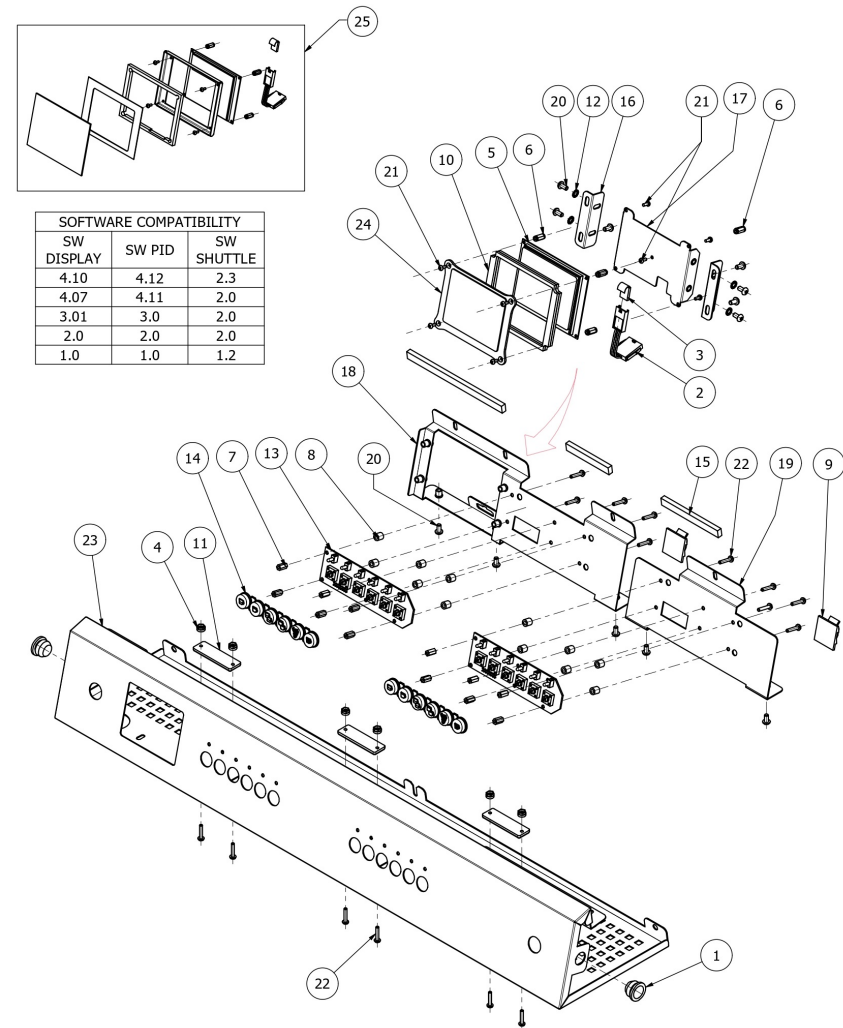

BEZZERA

ARCADIA PID

TABLE 2
ARCADIA PID

POS	CODE	DESCRIPTION
1	7999916	BUSHING PIN M6
2	7663518	3.5 "DISPLAY CONNECTING CABLE
3	7663519	3.5 "FLAT DISPLAY CABLE
4	5195003	M3 SLIDE NUT
5	7431514R	DISPLAY TFT 3,5" ARCADIA SW. 4.10
5	7431519R	DISPLAY TFT 3,5" DWIN T5L ARCADIA VERS.SW 4.09
5	7431518R	DISPLAY TFT 3,5" DWIN T5L ARCADIA SW.4.07
6	5191508	SPACER
7	5191511	SPACER
8	5191513	SPACER NYLON 66 L=7 MM
9	7611517	CLAMP
10	5493059	GASKET DISPLAY
11	7663623	WHITE LED 12V
12	7814001	WASHER D4 DIN 6798A A2
13	7665524.02PR	CARD KEYS.6KEYS 6LED WHITE PRESSURE
14	5661501.01NY	6 BLACK KEYBOARD KEYS
15	7499902	ADHESIVE SPONGE MAPPYSTICK SP6 10MM
16	5057806LW	ARCADIA PID DISPLAY SQUAD
17	5058466LL	ARCADIA DISPLAY SUPPORT W/COMPASSES
18	5058464LL	ARCADIA SUPPORT KEYBOARD+DISPLAY
19	5058465LL	ARCADIA SUPPORT KEYBOARD W/COMPASSE
20	7819908	SCREW TTEI M4X8
21	7374016	SCREW TC M2.5X6
22	7809811	PLASTIC SCREW TCI M3X16 DIN85
23	5094893.02LL	WORKED FRONTAL ARCADIA PID 1GR
23	5094894.02LL	WORKED FRONTAL ARCADIA PID 2GR
23	5094895.02LL	WORKED FRONTAL ARCADIA PID 3GR
24	5370024	PLEXIGLASS DISPLAY
25	5973134	KIT DISPLAY ARCA PID W/PLEXY V1.0
25	5973141	KIT DISPLAY ARCA PID W/PLEXY V3.01

BEZZERA

ARCADIA PID

TABLE 2
ARCADIA PID