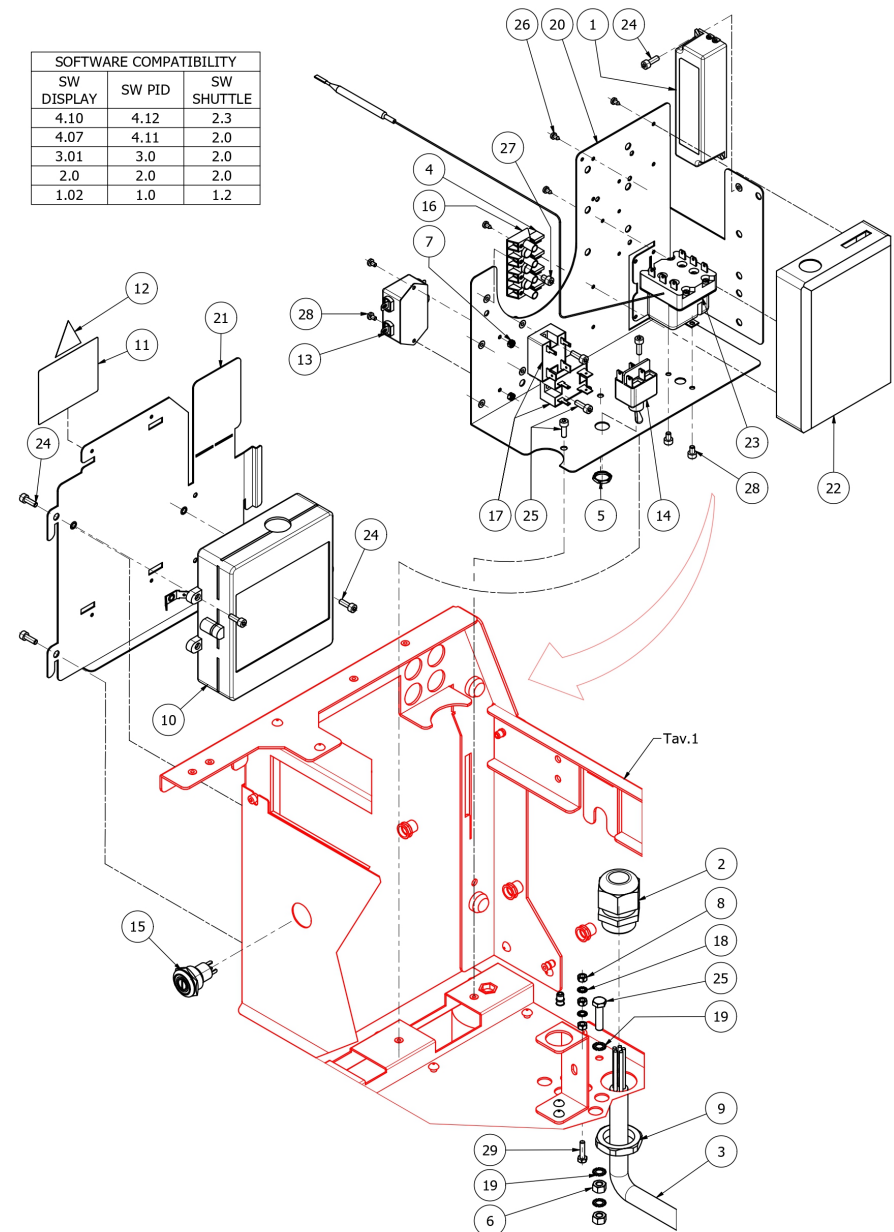

TABLE 7
ARCADIA PID

POS	CODE	DESCRIPTION
1	7660506	POWER SUPPLY SWITC.12V 90-260V LPV-
1	7660506	POWER PACK 12V 90-260V LPV-20-12
2	7614002	CABLE-PRESS PG21 POLYAMIDE
3	3553904.02	CABLE H07RNF 5X2.5-2,2MT S/KIT
3	3552404.02	CABLE H07RNF 3X2.5-2,2MT S/KIT
4	7611005	COPRIFASTON PRESS.1/8
5	7822605	HEXAGONAL NUT FOR SWITCH
6	7821403	NUT M6 UNI 5587 OT
7	7822602	NUT M3 OT
8	7822603	NUT M4 OT
9	7614004	NUT PG21 ES.30 H6 POLYAMIDE
10	7662762R	CARD ARCADIA PID 1.2
10	7662758R	SHUTTLE CARD PID ARCADIA V2.0
10	7662760.01PR	CONTROL UNIT SHUTT.ARCADIA PID 110V V2.3
10	7662755.02PR	ELECTRONIC DOSAGE ARCADIA PID 220V V2.3
11	5520512	MULTITENSION ADHESIVE LABEL
12	5520502	TENSION TRIANGULAR LABEL
13	7663007	ANTI-RIST FILTER 0.1MF (X2) SH
14	7633326	BIPOLAR SWITCH LEVER
15	7633354SG	ARCADIA SWITCH
16	7612514	4 CONTACTS CLIP
17	7635426	RELAIS SSR COMPACT
18	7814001	WASHER D4 DIN 6798A A2
19	7814005	FAN WASHER D6
20	5055750.04LL	FIXED ELECTRONIC BOX ARCADIA
21	5055749LW	MOBILE ELECTRONIC BOX ARCADIA
22	7662756.05PR	PID CARD V4.12
22	7662763R	PID CARD ARCA PID 4.11
22	7662761R	PID CARD 3.0
22	7662757R	PID CARD ARCA PID V2.0

TABLE 7
ARCADIA PID