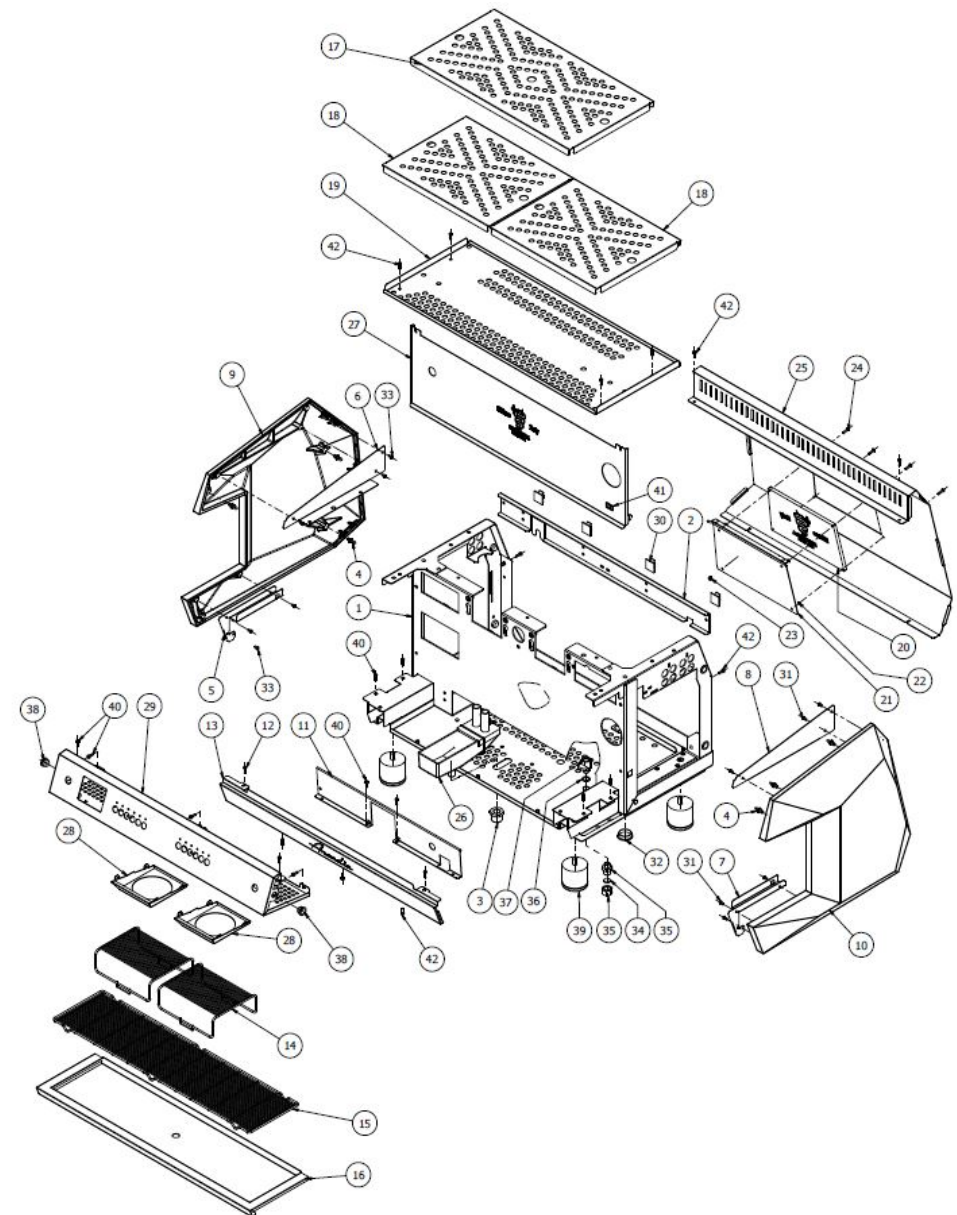

BEZZERA

ARCADIA PID

TABLE 1
ARCADIA PID

POS	CODE	DESCRIPTION
28	5013007VC	COVER GROUP ARCADIA WHITE
28	5013007VU	COVERING ARCADIA RUST GROUP
28	5013007VT	COVERING ARCADIA GROUP RED 3000
28	5013007VS	COVERING ARCADIA GOLD GROUP
28	5013007VN	ARCADIA GROUP COVER BLACK
29	5094893.02LL	WORKED FRONTAL ARCADIA PID 1GR
29	5094894.02LL	WORKED FRONTAL ARCADIA PID 2GR
29	5094895.02LL	WORKED FRONTAL ARCADIA PID 3GR
30	7611517	CLAMP
31	7819908	SCREW TTEI M4X8
32	7305508	BLACK PLASTIC PLUG D.30
33	5221819	CAP NUT 3/8
34	5492011	GASKET D15X3 ASBESTOS FREE
35	5302078AL	FITTING 3/8
36	5221869	WASHER D14 X 20 X 1.5 COPPER
37	7451504	ASSEMBLY TAP
38	7999916	BUSHING PIN M6
39	7474215	FEET
40	7816002	SCREW TCEI M4X12 UNI 5931 A2
41	5521524	ITALIAN FLAG LABEL
42	7816002	SCREW TCEI M4X12 UNI 5931 A2

BEZZERA

ARCADIA PID

TABLE 1
ARCADIA PID