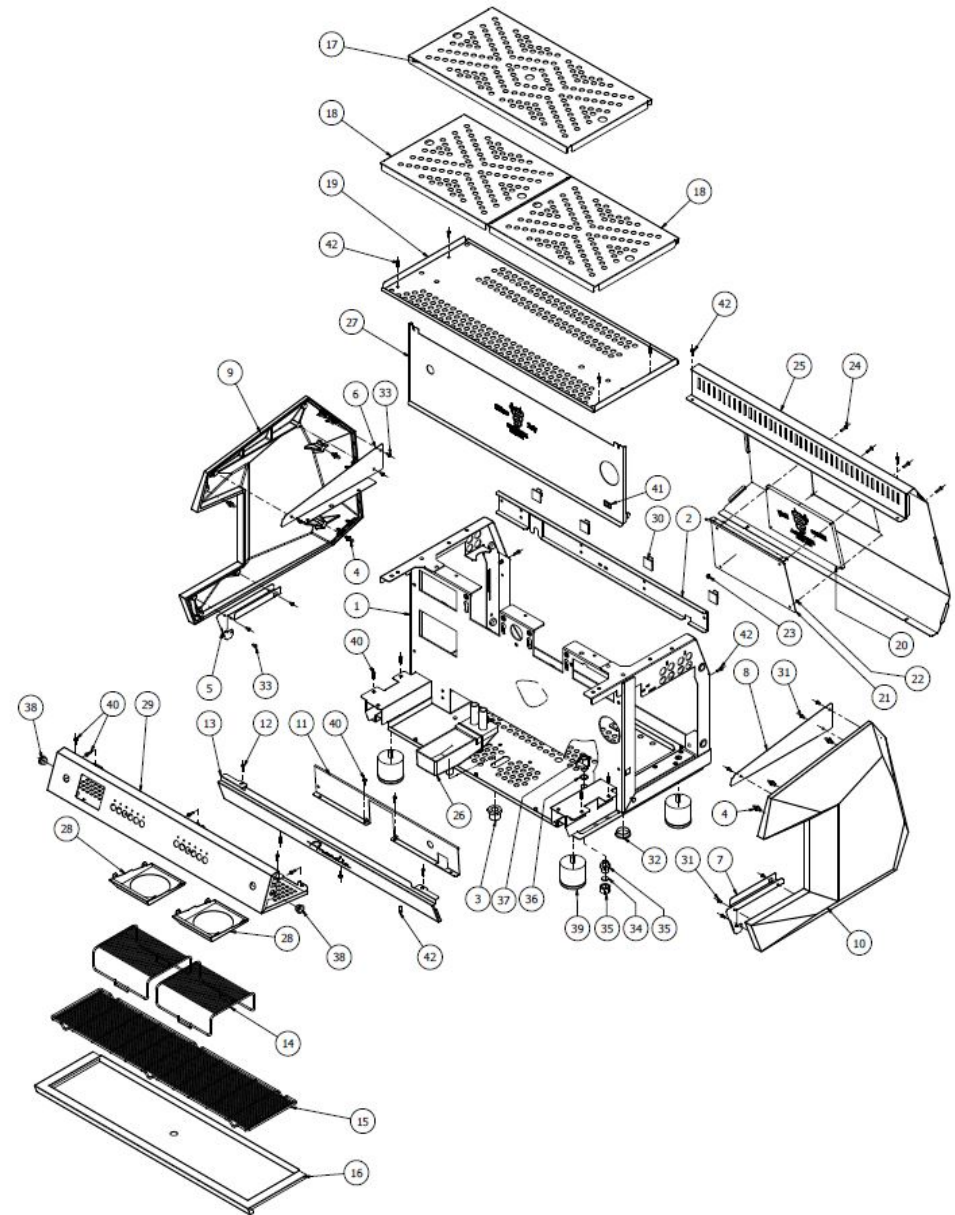

BEZZERA

ARCADIA PID

TABLE 1
ARCADIA PID

BEZZERA

ARCADIA PID

TABLE 1
ARCADIA PID

POS	CODE	DESCRIPTION
28	5013007VC	COVER GROUP ARCADIA WHITE
28	5013007VU	COVERING ARCADIA RUST GROUP
28	5013007VT	COVERING ARCADIA GROUP RED 3000
28	5013007VS	COVERING ARCADIA GOLD GROUP
28	5013007VN	ARCADIA GROUP COVER BLACK
29	5094893.02LL	WORKED FRONTAL ARCADIA PID 1GR
29	5094894.02LL	WORKED FRONTAL ARCADIA PID 2GR
29	5094895.02LL	WORKED FRONTAL ARCADIA PID 3GR
30	7611517	CLAMP
31	7819908	SCREW TTEI M4X8
32	7305508	BLACK PLASTIC PLUG D.30
33	5221819	CAP NUT 3/8
34	5492011	GASKET D15X3 ASBESTOS FREE
35	5302078AL	FITTING 3/8
36	5221869	WASHER D14 X 20 X 1.5 COPPER
37	7451504	ASSEMBLY TAP
38	7999916	BUSHING PIN M6
39	7474215	FEET
40	7816002	SCREW TCEI M4X12 UNI 5931 A2
41	5521524	ITALIAN FLAG LABEL
42	7816002	SCREW TCEI M4X12 UNI 5931 A2