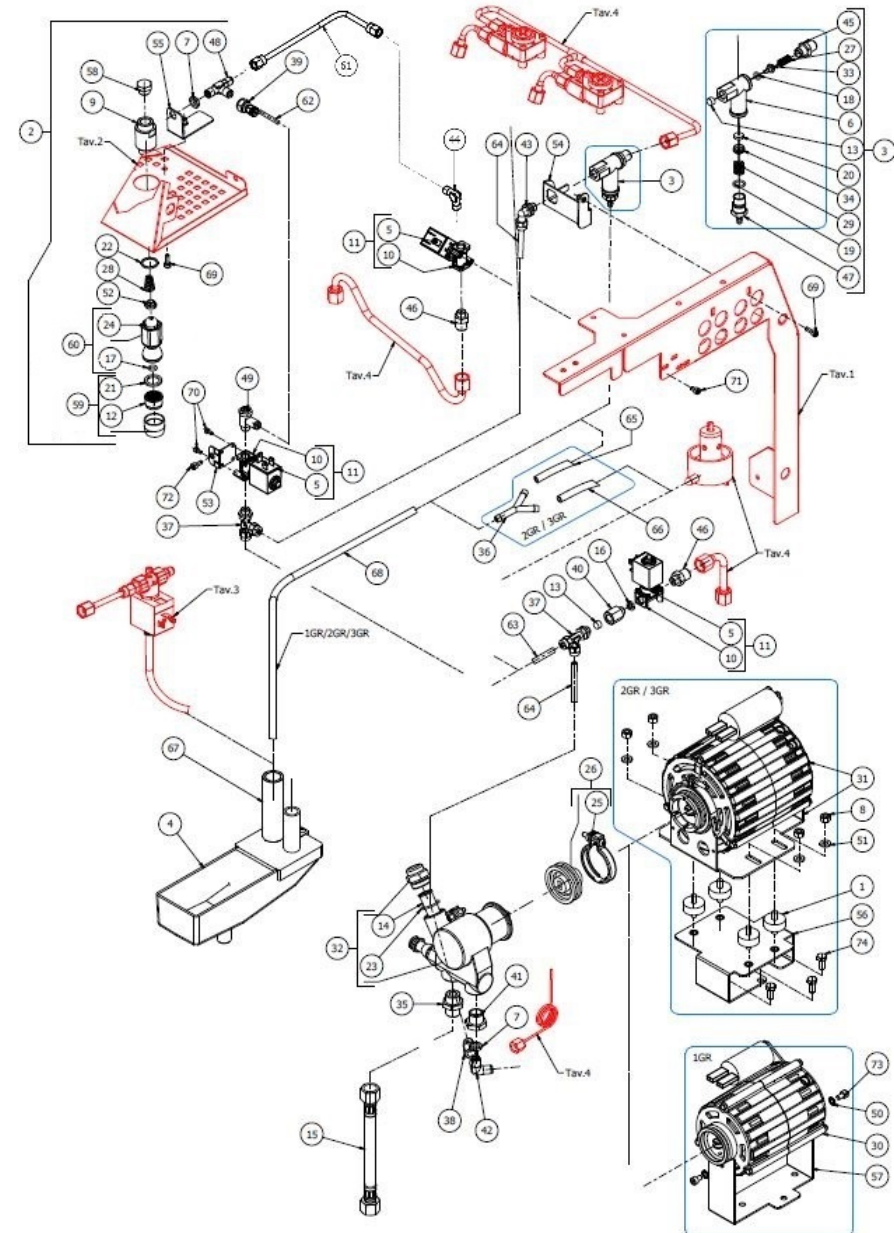

BEZZERA

ARCADIA PID

TABLE 5
ARCADIA PID

POS	CODE	DESCRIPTION
1	7470601	VIBRATION-DAMPING D25X10
2	5963132.04	ASSY WATER TUBE ARCADIA
3	5965212.01AL	ASSY OPV ADJUST. 9/12 BAR
4	5963038.01	ASSY DISCHARGE TANK
5	7630341	COIL EV.220/230V OLAB 2 WAY SMALL
6	5283053TP	SURPRESSION VALVE BODY
7	5221844	NUT 1/8
8	7821403	NUT M6 UNI 5587 OT
9	5222228AL	SPARKLING WATER ARCADIA SHORT
10	7703018	ELECTROPILOT OLAB 2 WAY SMALL
11	7702322.01	EV.2VIE OLAB 220/230V 25BAR SMALL
12	5471037	ACETALIC AIR FILTER
13	5471019	FILTER D8,5X5 AISI304
14	7374005	PROCON PUMP FILTER
15	7200512.02	FLEX INOX 3/8
16	5223024	JET M5X5 HOLE D0.8 OT
17	7496084	GASKET OR D6,4X1,9 NBR70
18	7496018	OR GASKET 105
19	7496052	OR GASKET 114 VITON
20	5493042	GASKET D.11X3
21	5493003	GASKET D20.5X15 H1.5 NBR 70SH
22	5494021	NUT GASKET PTFE H=1,5
23	7496033	OR GASKET 2075 VITON
24	5494020	GLOBE GASKET 14.3 PTFE
25	7611508	PUMP CLAMP
26	7730508	KIT PUMP 48YZ
27	5471505	CALIBRATED SPRING D0.45 H22 AISI302
28	5471532.01	SPRING FOR ARTICULATION
29	5471539	CALIBRATED SPRING D.1.6
30	7742404.03	ELECTRIC MOTOR 220/240V 6MF 50/60HZ

BEZZERA

ARCADIA PID

TABLE 5
ARCADIA PID