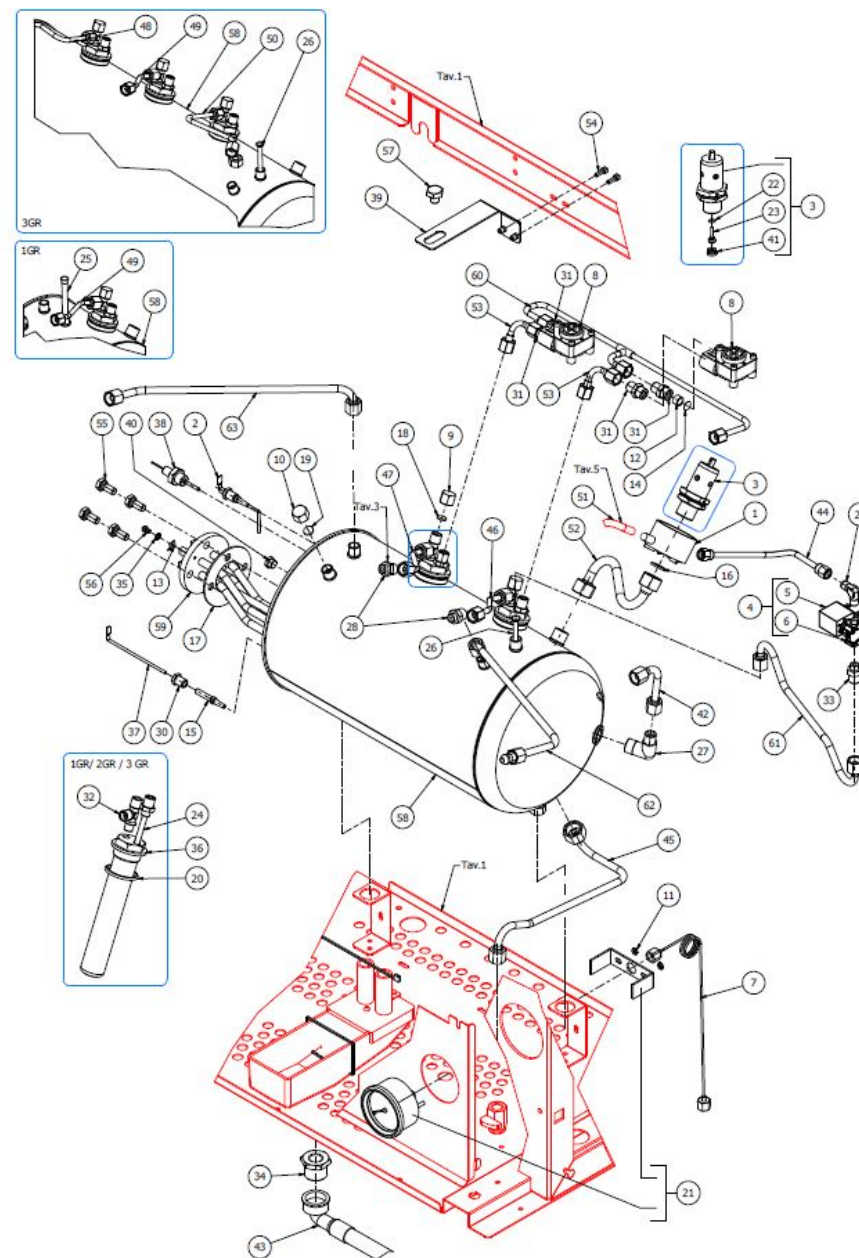

BEZZERA

ARCADIA PID

TABLE 4
ARCADIA PID

POS	CODE	DESCRIPTION
58	5320526.01BL	ARCADIA BOILER 1GR. W/EXCHANGER
58	5321025.01BL	BOILER 2GR WITH EXCHANGER D28 BRILL
58	5321522.01BL	ARCADIA BOILER 3GR. W/EXCHANGER
59	5722241.02AL	HEATING ELEMENT 220/240V-1850/2200W
59	5722242.02AL	HEATING ELEMENT 220/240V-2750/3300W
59	5722243.02AL	HEATING ELEMENT 220/240V-4600/5450W
60	5162484LL	TUBE COLL.VOLUMETRIC COUNTER 1GR.
60	5162486LL	TUBE COLL.VOLUMETRIC COUNTER 2GR.
60	5162487LL	TUBE COLL.VOLUMETRIC COUNTER 3GR.
61	5163370LL	TUBE EV.WATER ARCADIA 1GR.
61	5163356LL	TUBE EV.WATER ARCADIA 2/3GR.
62	5163376LL-AL	STEAM TUBE RIGHT ARCADIA PID
62	5163360.01LL	STEAM TUBE RIGHT ARCADIA 2/3 GR.
63	5163359LL	STEAM TUBE LEFT ARCADIA 2GR.
63	5163367LL	STEAM TUBE LEFT ARCADIA 3GR.
63	5163365LL	LEFT STEAM HOSE 1GR ARCADIA

BEZZERA

ARCADIA PID

TABLE 4
ARCADIA PID