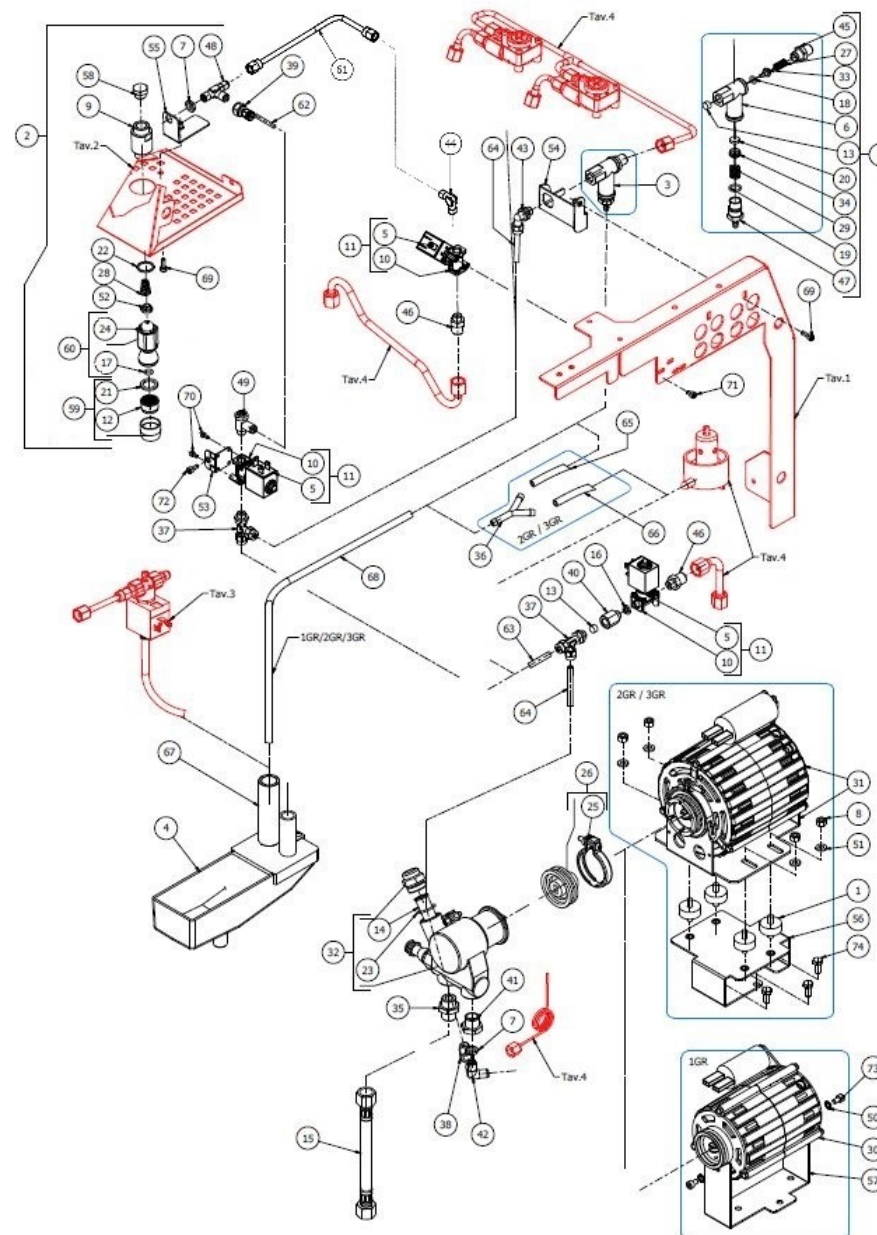

**BEZZERA**

**ARCADIA PID**

TABLE 5  
ARCADIA PID

**BEZZERA**

**ARCADIA PID**

TABLE 5  
ARCADIA PID

POS	CODE	DESCRIPTION
31	7742202.02	ELECTRIC MOTOR 220/240V 10MF UL
32	7730507	ROTARY PUMP 200L/H PA204X
32	7730506	ROTARY PUMP 100L/H PA104X
33	5224615AL	GASKET-HOLDER
34	5224620AL	GASKET-HOLDER
35	5302012.01AL	STRAIGHT FITTING 3/8
36	7303039	FITTING
37	7304535TR	T FITTING D6 1/8"G RUVECO
38	7304538TR	FITTING
39	7303064TR	FITTING
40	5225310AL	FITTING MF 1/8
41	5302057AL	FITTING 1/8
42	7304505TR	FITTING 3 WAYS 1/8
43	7304536TR	UNION ELBOW D6 1/8"G RUVECO
44	7303001TR	UNION ELBOW 1/8
45	5302017AL	FITTING M12 ES16 H26.5 OT57USA
46	5302014AL	FITTING M13X1/8
47	5302077AL	FITTING PORT.M14X1 OTXTUBO6X4 OT57U
48	7304542TR	FITTING
49	7402403	REGULATOR
50	7814002	NOTCHED WASHER D4
51	7815006	PLAIN WASHER D6 UNI 6592 FEZN
52	5190501	CUP FOR FITTING PTFE/GLASS
53	5057862LL	MIXER BRACKET ARCADIA W/COMPASSES
54	5057863LL	SUPPRESSION BRACKET ARCADIA
55	5057861LL	BRACKET WATER TUBE ARCADIA
56	5038453LL	MOTOR BIG SUPPORT-BZ2013/ARCADIA
57	5038437LW	B2013 1/2GR. ENGINE SUPPORT
58	5226405AL	PLUG 1/4
59	5226601TW	WATER HOSE TERMINAL

**BEZZERA**

**ARCADIA PID**

TABLE 5  
ARCADIA PID

**BEZZERA**

**ARCADIA PID**

TABLE 6  
ARCADIA PID

POS	CODE	DESCRIPTION
1	5260205DL	SHAFT D12X60,5 AISI303
2	5283058AL	TAP BODY 3/8
3	5221826	NUT 3/8
4	5221872.01	3/8
5	7371004	STEAM PIPE PROTECTION
6	7496095	OR GASKET 6X1.2 EPDM70
7	7496095	OR GASKET 6X1.2 EPDM70
8	5494004	GASKET D12 X 6 PTFE GRAPHITIZED
9	5496042	GASKET D11X4X4 EPT 70
10	5371816	BLACK KNOB
11	5471513	SPRING D8 H17 AISI302
12	5471532.01	SPRING FOR ARTICULATION
13	5224603AL	GASKET HOLDER D12X12 BRASS PB-NI FR
14	5225309.01AL	FITTING M13X3/8
15	5261801	WASHER D11
16	7815006	PLAIN WASHER D6,4 UNI 6592 FEZN
17	5190501	CUP FOR FITTING PTFE/GLASS
18	5373932CM	STEAM DISK
19	5266610	STAINLESS STEEL TERMINAL 4 HOLES
20	7819920	SCREW TE M5X10
21	5964097	ASSY TAP ROD ARCADIA
22	7479993.03	STEAM TUBE TERMINAL 4 WAYS ARCADIA