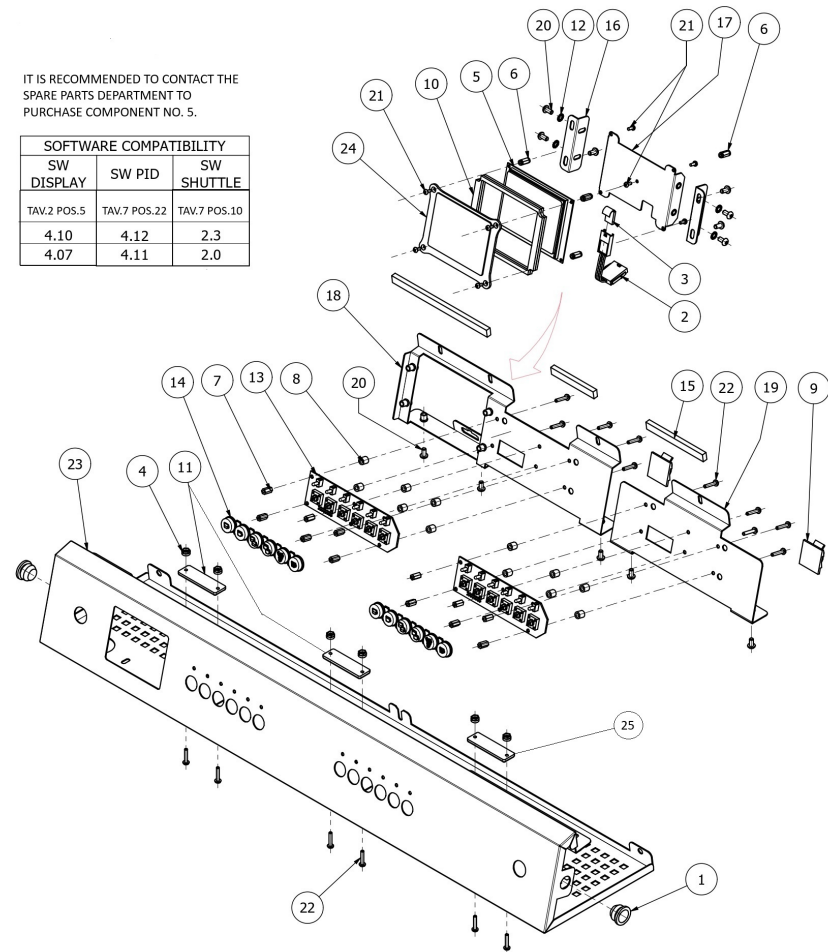

BEZZERA

ARCADIA PID

TABLE 2 - (from 01/12/2022)
ARCADIA PID

POS	CODE	DESCRIPTION
1	7999916	BUSHING PIN M6
2	7663518	3.5" DISPLAY CONNECTING CABLE
3	7663519	3.5" FLAT DISPLAY CABLE
4	5195003	M3 SLIDE NUT
5	7431514R	DISPLAY TFT 3,5" ARCADIA SW. 4.10
5	7431518R	DISPLAY TFT 3,5" DWIN T5L ARCADIA SW 4.07
6	5191508	SPACER
7	5191511	SPACER
8	5191513	SPACER NYLON 66 L=7 MM
9	7611517	CLAMP
10	5493059	GASKET DISPLAY
11	7663631	ASSY LED GROUP
12	7814001	WASHER D4 DIN 6798A A2
13	7665524.02PR	CARD KEYS.6KEYS 6LED WHITE PRESSURE
14	5661501.01NX	6 BLACK KEYBOARD KEYS
15	7499902	ADHESIVE SPONGE MAPPYSTICK SP6 10MM
16	5057806LW	ARCADIA PID DISPLAY SQUAD
17	5058466LL	ARCADIA DISPLAY SUPPORT W/COMPASSES
18	5058464LL	ARCADIA SUPPORT KEYBOARD+DISPLAY
19	5058465LL	ARCADIA SUPPORT KEYBOARD W/COMPASSE
20	7819908	SCREW TTEI M4X8
21	7374016	SCREW TC M2.5X6
22	7809811	PLASTIC SCREW TCI M3X16 DIN85
23	5094894.02LL	WORKED FRONTAL ARCADIA PID 2GR
23	5094895.02LL	WORKED FRONTAL ARCADIA PID 3GR
23	5094893.02LL	WORKED FRONTAL ARCADIA PID 1GR
24	5370024	PLEXIGLASS DISPLAY
25	7663632	ASSY LED SINGLE GROUP

BEZZERA

ARCADIA PID

TABLE 2 - (from 01/12/2022)
ARCADIA PID