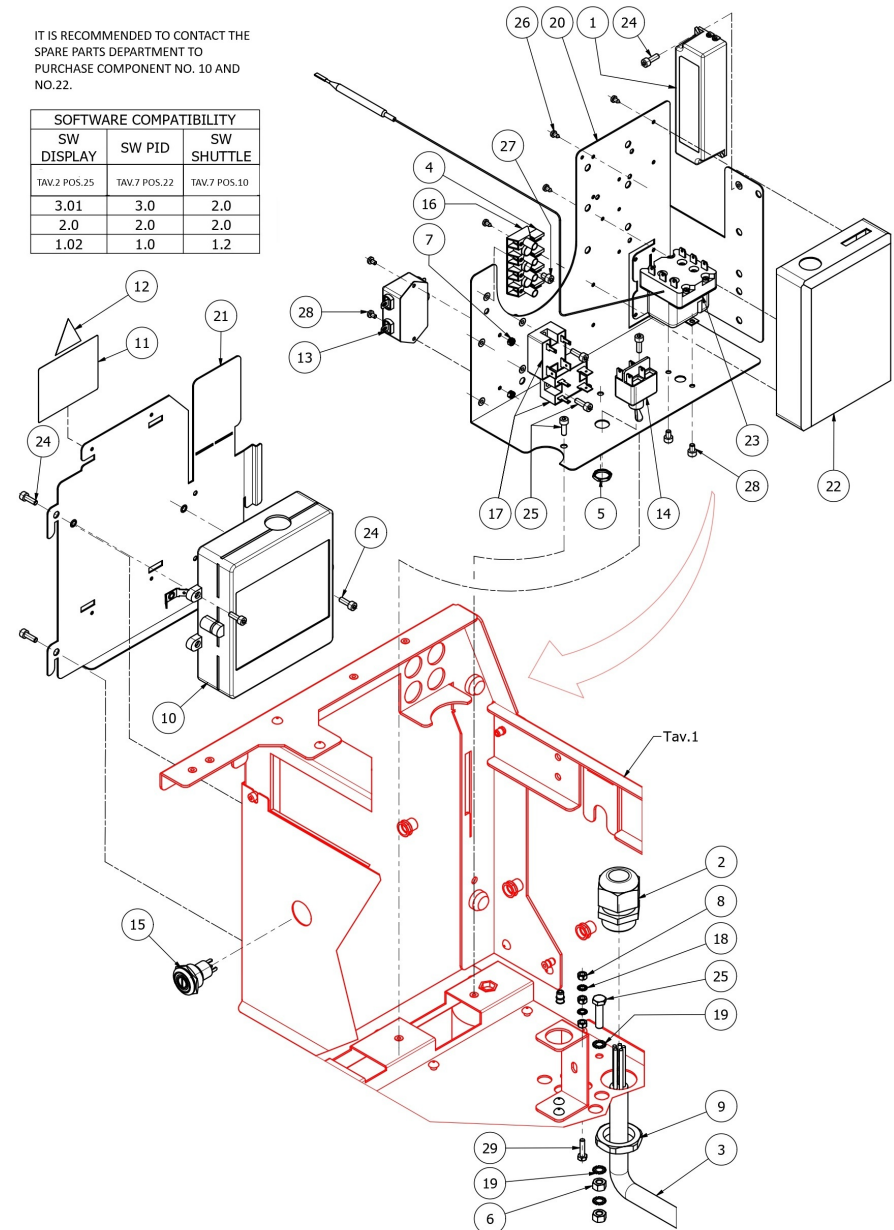

BEZZERA

ARCADIA PID

TABLE 7 - (up to 30/11/2022)
ARCADIA PID

POS	CODE	DESCRIPTION
1	7660506	POWER SUPPLY SWITC.12V 90-260V LPV-
1	7660506	POWER PACK 12V 90-260V LPV-20-12
2	7614002	CABLE-PRESS PG21 POLYAMIDE
3	3553904.02	CABLE H07RNF 5X2.5-2,2MT S/KIT
3	3552404.02	CABLE H07RNF 3X2.5-2,2MT S/KIT
4	7611005	COPRIFASTON PRESS.1/8
5	7822605	HEXAGONAL NUT FOR SWITCH
6	7821403	NUT M6 UNI 5587 OT
7	7822602	NUT M3 OT
8	7822603	NUT M4 OT
9	7614004	NUT PG21 ES.30 H6 POLYAMIDE
10	7662762R	CARD ARCADIA PID 1.2
10	7662758R	SHUTTLE CARD PID ARCADIA V2.0
11	5520512	MULTITENSION ADHESIVE LABEL
12	5520502	TENSION TRIANGULAR LABEL
13	7663007	ANTI-RIST FILTER 0.1MF (X2) SH
14	7633326	BIPOLAR SWITCH LEVER
15	7633354SG	ARCADIA SWITCH
16	7612514	4 CONTACTS CLIP
17	7635426	RELAIS SSR COMPACT
18	7814001	WASHER D4 DIN 6798A A2
19	7814005	FAN WASHER D6
20	5055750.04LL	FIXED ELECTRONIC BOX ARCADIA
21	5055749LW	MOBILE ELECTRONIC BOX ARCADIA
22	7662761R	PID CARD 3.0
22	7662757R	PID CARD ARCA PID V2.0
22	7662756R	PID CARD ARCA PID 1.0
23	7434001	THERMOSTAT MANUAL
24	7816002	SCREW TCEI M4X12 UNI 5931 A2
25	7816418	SCREW

BEZZERA

ARCADIA PID

TABLE 7 - (up to 30/11/2022)
ARCADIA PID

IT IS RECOMMENDED TO CONTACT THE SPARE PARTS DEPARTMENT TO PURCHASE COMPONENT NO. 10 AND NO.22.

SOFTWARE COMPATIBILITY		
SW DISPLAY	SW PID	SW SHUTTLE
TAV.2 POS.25	TAV.7 POS.22	TAV.7 POS.10
3.01	3.0	2.0
2.0	2.0	2.0
1.02	1.0	1.2