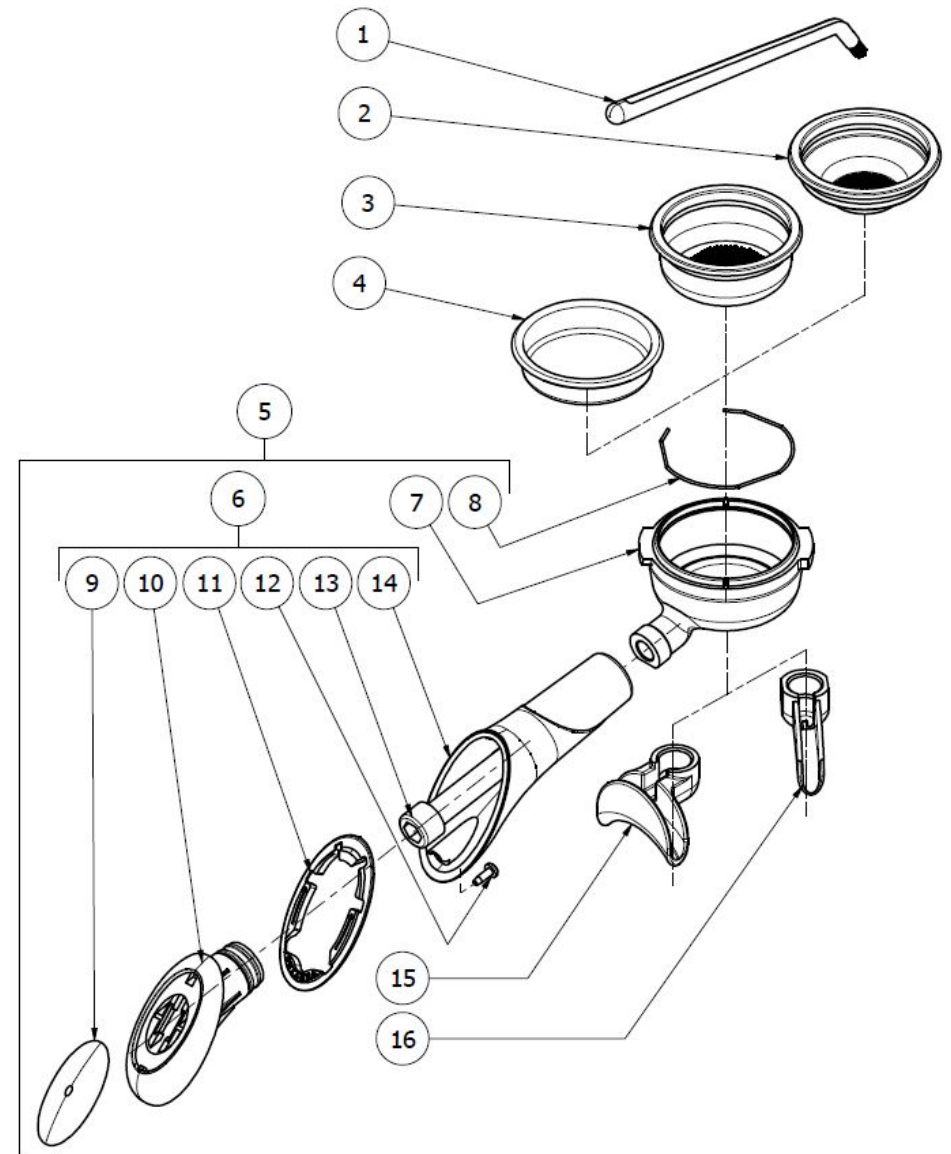

BEZZERA

ARCADIA PID

TABLE 8
ARCADIA PID

POS	CODE	DESCRIPTION
1	7990603	CLEANING BRUSH FOR COFFEE MACHINE
2	5471031.01	FILTER 1 CUP 10 GRAMS
3	5471035	FILTER 2 CUPS 20 GR RIBBED
4	5471038	BLIND FILTER AISI 304
5	5965587.02R	ASSY FILTER-HOLDER 2CUPS BZ W/LOGO
5	5965586.02R	ASSY FILTER-HOLDER 1CUP BZ BEC.50°
6	5978508.02	ASSY HANDLE WITH LOGO
7	5286016TW	FILTERHOLDER TILTED HANDLE BZ GROUP
8	5471527	FILTER-HOLDER SPRING D1.2 AISI 302
9	5371205	PLATE WITH LOGO
10	5371204.01	CHROMED PLUG
11	7493021	GASKET FOR LOGO HANDLE
12	7809810	SCREW PLAS FIX 45 TC POZI D.3,5X10
13	7816026	SCREW TCEI M12X60
14	5371203	HANDLE
15	7305007TW	SPOUT 2 WAYS WITHOUT PB+PWP
16	7305006TW	SPOUT 1 WAY S/PB+PWP

BEZZERA

ARCADIA PID

TABLE 8
ARCADIA PID