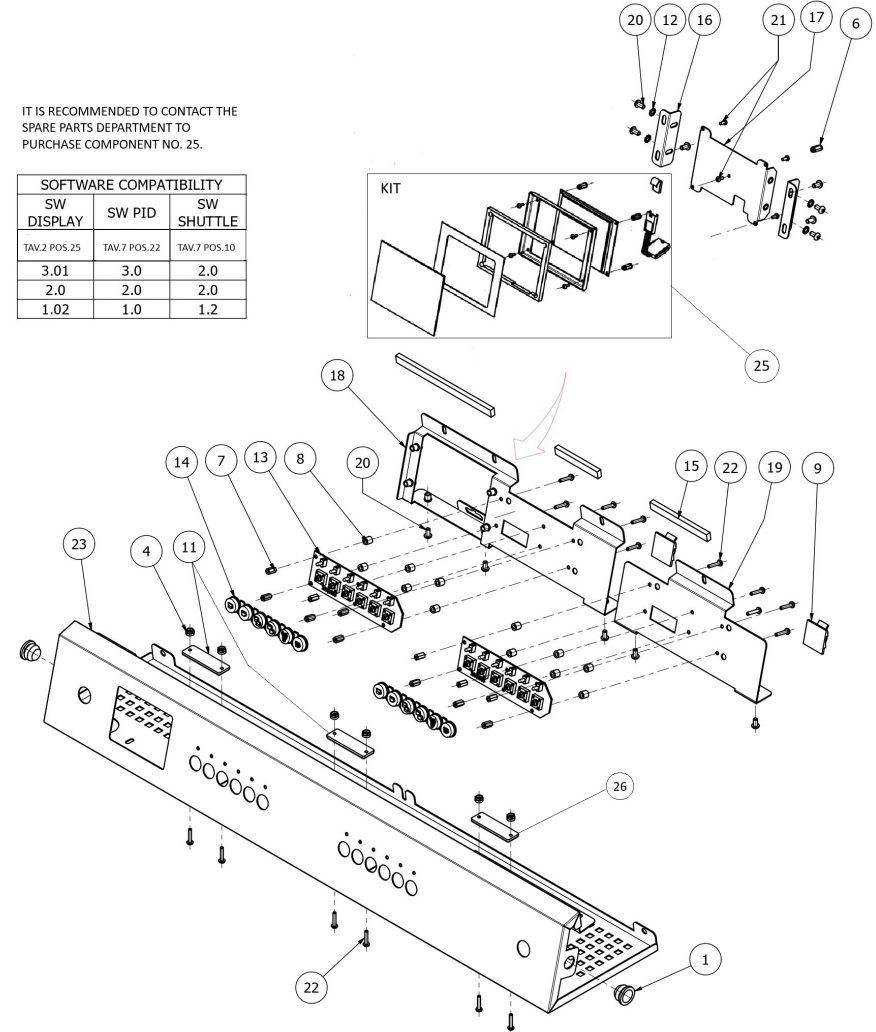

BEZZERA

ARCADIA PID

TABLE 2 - (up to 30/11/2022)
ARCADIA PID

POS	CODE	DESCRIPTION
1	7999916	BUSHING PIN M6
4	5195003	M3 SLIDE NUT
6	5191508	SPACER
7	5191511	SPACER
8	5191513	SPACER NYLON 66 L=7 MM
9	7611517	CLAMP
11	7663631	ASSY LED GROUP
12	7814001	WASHER D4 DIN 6798A A2
13	7665524.02PR	CARD KEYS.6KEYS 6LED WHITE PRESSURE
14	5661501.01NY	6 BLACK KEYBOARD KEYS
15	7499902	ADHESIVE SPONGE MAPPYSTICK SP6 10MM
16	5057806LW	ARCADIA PID DISPLAY SQUAD
17	5058466LL	ARCADIA DISPLAY SUPPORT W/COMPASSES
18	5058464LL	ARCADIA SUPPORT KEYBOARD+DISPLAY
19	5058465LL	ARCADIA SUPPORT KEYBOARD W/COMPASSE
20	7819908	SCREW TTEI M4X8
21	7374016	SCREW TC M2.5X6
22	7809811	PLASTIC SCREW TCI M3X16 DIN85
23	5094893.02LL	WORKED FRONTAL ARCADIA PID 1GR
23	5094894.02LL	WORKED FRONTAL ARCADIA PID 2GR
23	5094895.02LL	WORKED FRONTAL ARCADIA PID 3GR
25	5973134	KIT DISPLAY ARCA PID W/PLEXY V1.0
25	5973141	KIT DISPLAY ARCA PID W/PLEXY V3.01
25	5973135	KIT DISPLAY ARCA PID W/PLEXY V2.0
26	7663632	ASSY LED SINGLE GROUP

BEZZERA

ARCADIA PID

TABLE 2 - (up to 30/11/2022)
ARCADIA PID