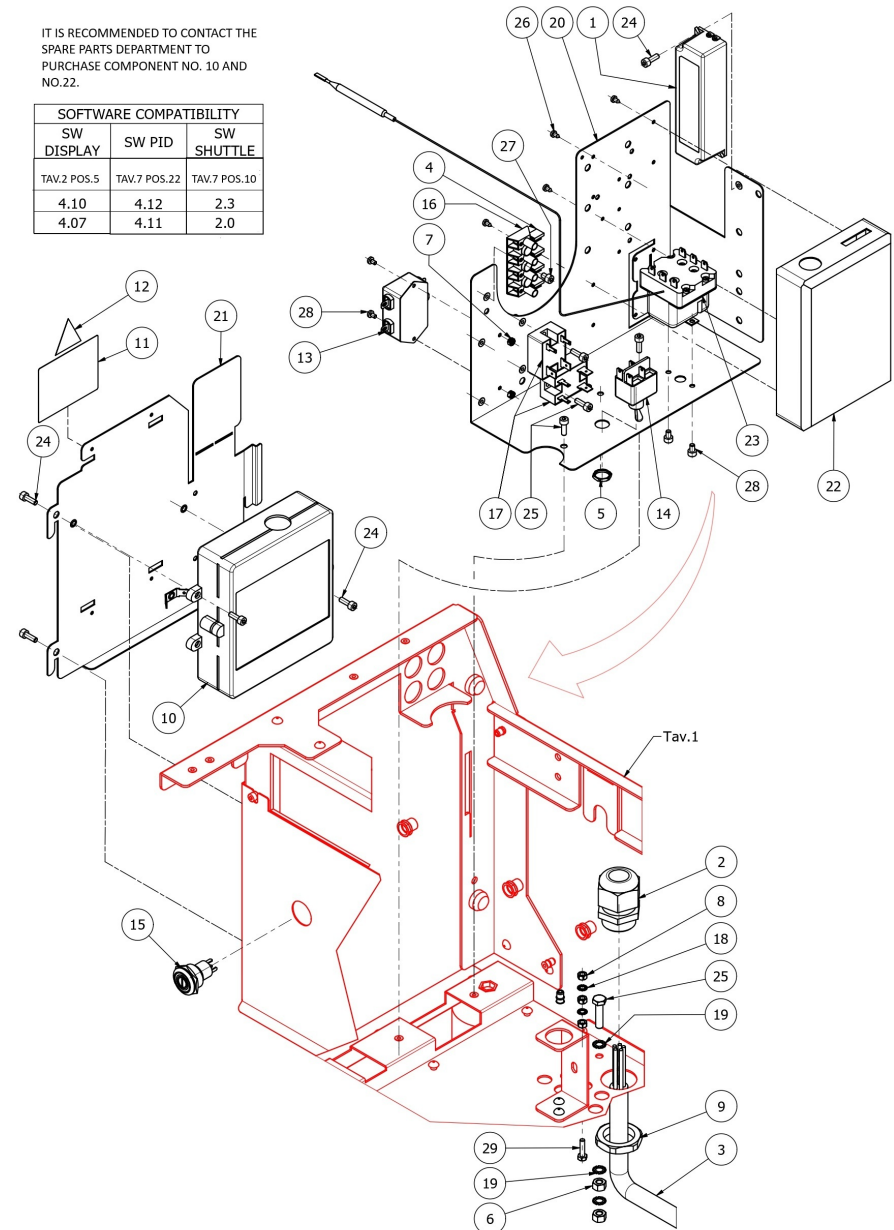

TABLE 7 - (from 01/12/2022 )  
ARCADIA PID

IT IS RECOMMENDED TO CONTACT THE SPARE PARTS DEPARTMENT TO PURCHASE COMPONENT NO. 10 AND NO.22.

SOFTWARE COMPATIBILITY		
SW DISPLAY	SW PID	SW SHUTTLE
TAV.2 POS.5	TAV.7 POS.22	TAV.7 POS.10
4.10	4.12	2.3
4.07	4.11	2.0