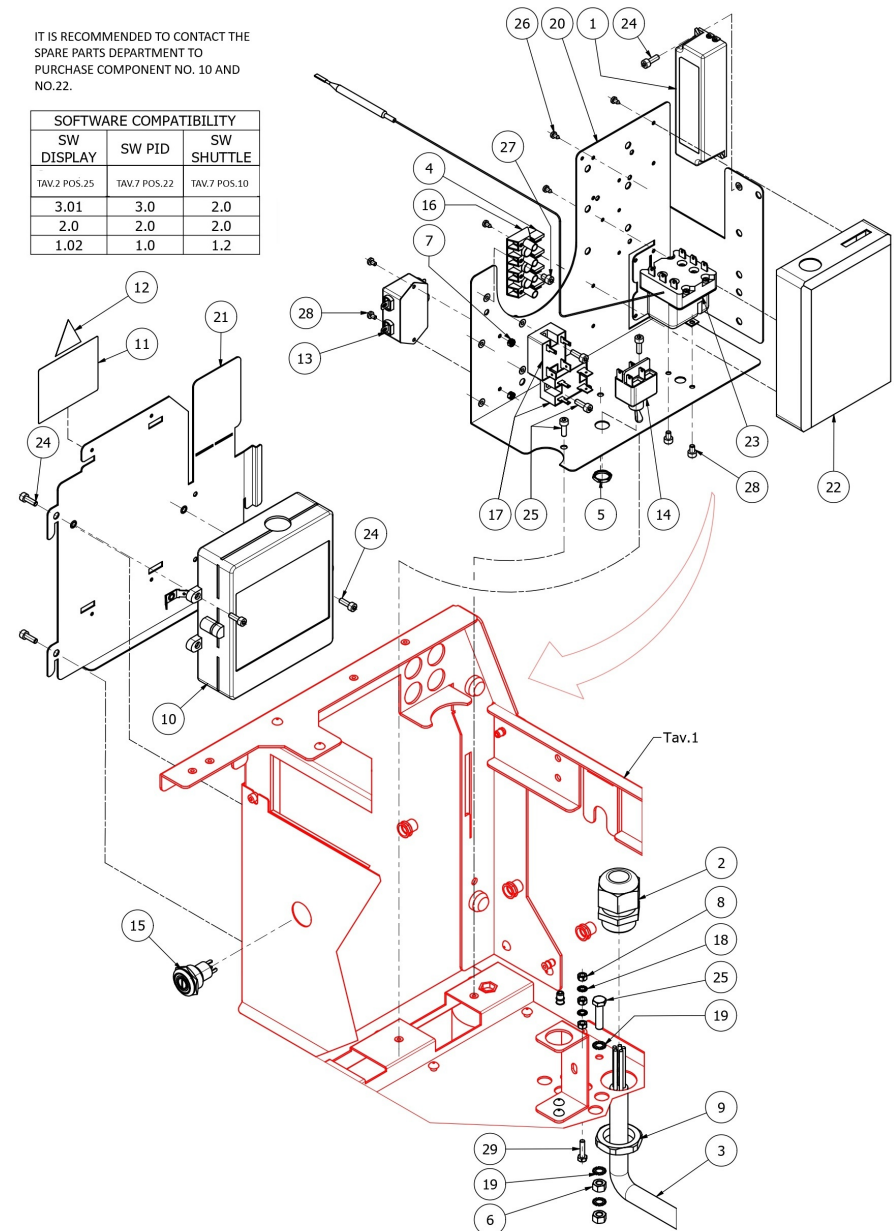

**BEZZERA**

**ARCADIA PID**

TABLE 7 - (up to 30/11/2022)  
ARCADIA PID

IT IS RECOMMENDED TO CONTACT THE SPARE PARTS DEPARTMENT TO PURCHASE COMPONENT NO. 10 AND NO.22.

SOFTWARE COMPATIBILITY		
SW DISPLAY	SW PID	SW SHUTTLE
TAV.2 POS.25	TAV.7 POS.22	TAV.7 POS.10
3.01	3.0	2.0
2.0	2.0	2.0
1.02	1.0	1.2