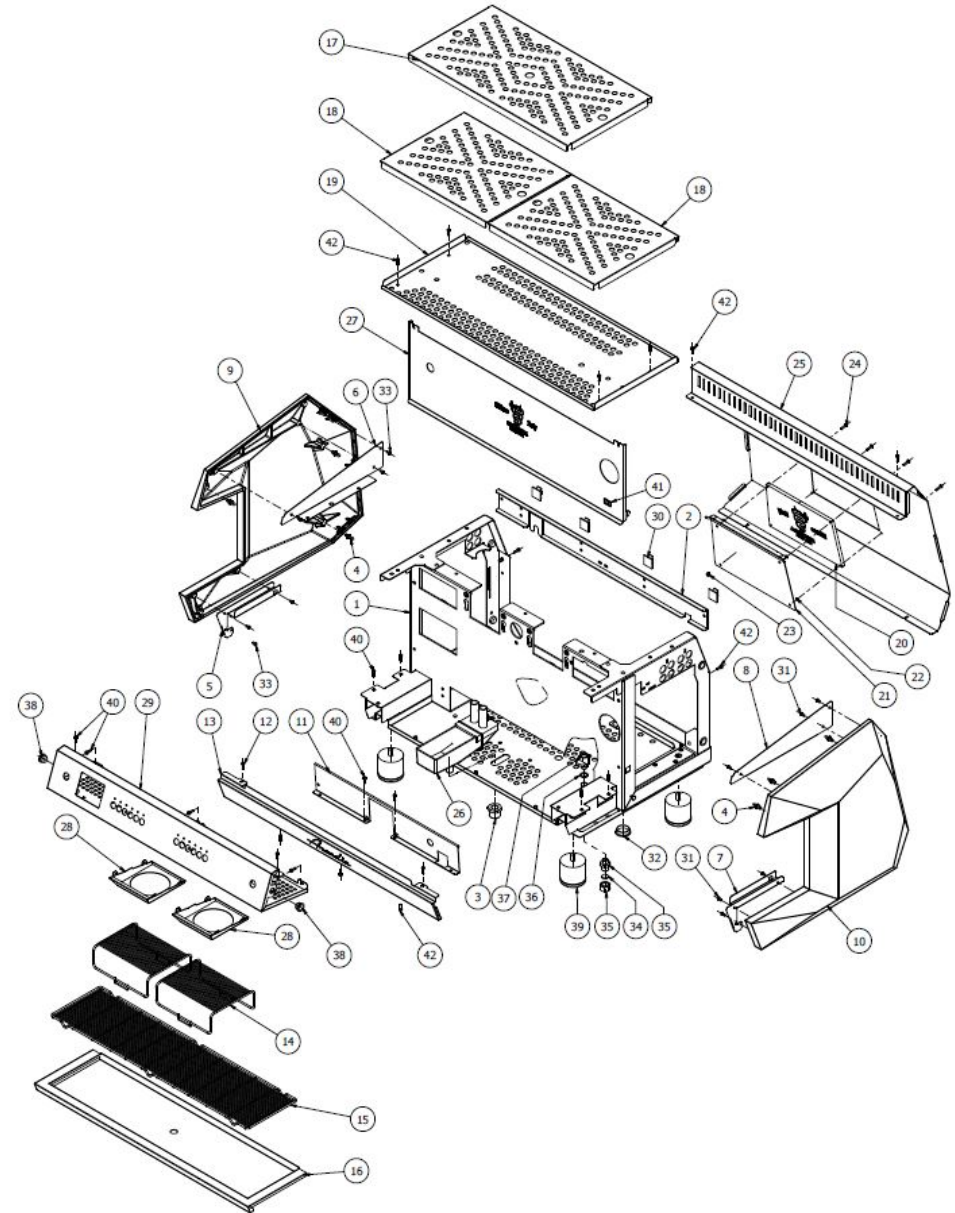

**BEZZERA**

**ARCADIA PID**

TABLE 1  
ARCADIA PID

**BEZZERA**

**ARCADIA PID**

TABLE 1  
ARCADIA PID

POS	CODE	DESCRIPTION
28	5013007VC	COVER GROUP ARCADIA WHITE
28	5013007VU	COVERING ARCADIA RUST GROUP
28	5013007VT	COVERING ARCADIA GROUP RED 3000
28	5013007VS	COVERING ARCADIA GOLD GROUP
28	5013007VN	ARCADIA GROUP COVER BLACK
29	5094893.02LL	WORKED FRONTAL ARCADIA PID 1GR
29	5094894.02LL	WORKED FRONTAL ARCADIA PID 2GR
29	5094895.02LL	WORKED FRONTAL ARCADIA PID 3GR
30	7611517	CLAMP
31	7819908	SCREW TTEI M4X8
32	7305508	BLACK PLASTIC PLUG D.30
33	5221819	CAP NUT 3/8
34	5492011	GASKET D15X3 ASBESTOS FREE
35	5302078AL	FITTING 3/8
36	5221869	WASHER D14 X 20 X 1.5 COPPER
37	7451504	ASSEMBLY TAP
38	7999916	BUSHING PIN M6
39	7474215	FEET
40	7816002	SCREW TCEI M4X12 UNI 5931 A2
41	5521524	ITALIAN FLAG LABEL
42	7816002	SCREW TCEI M4X12 UNI 5931 A2