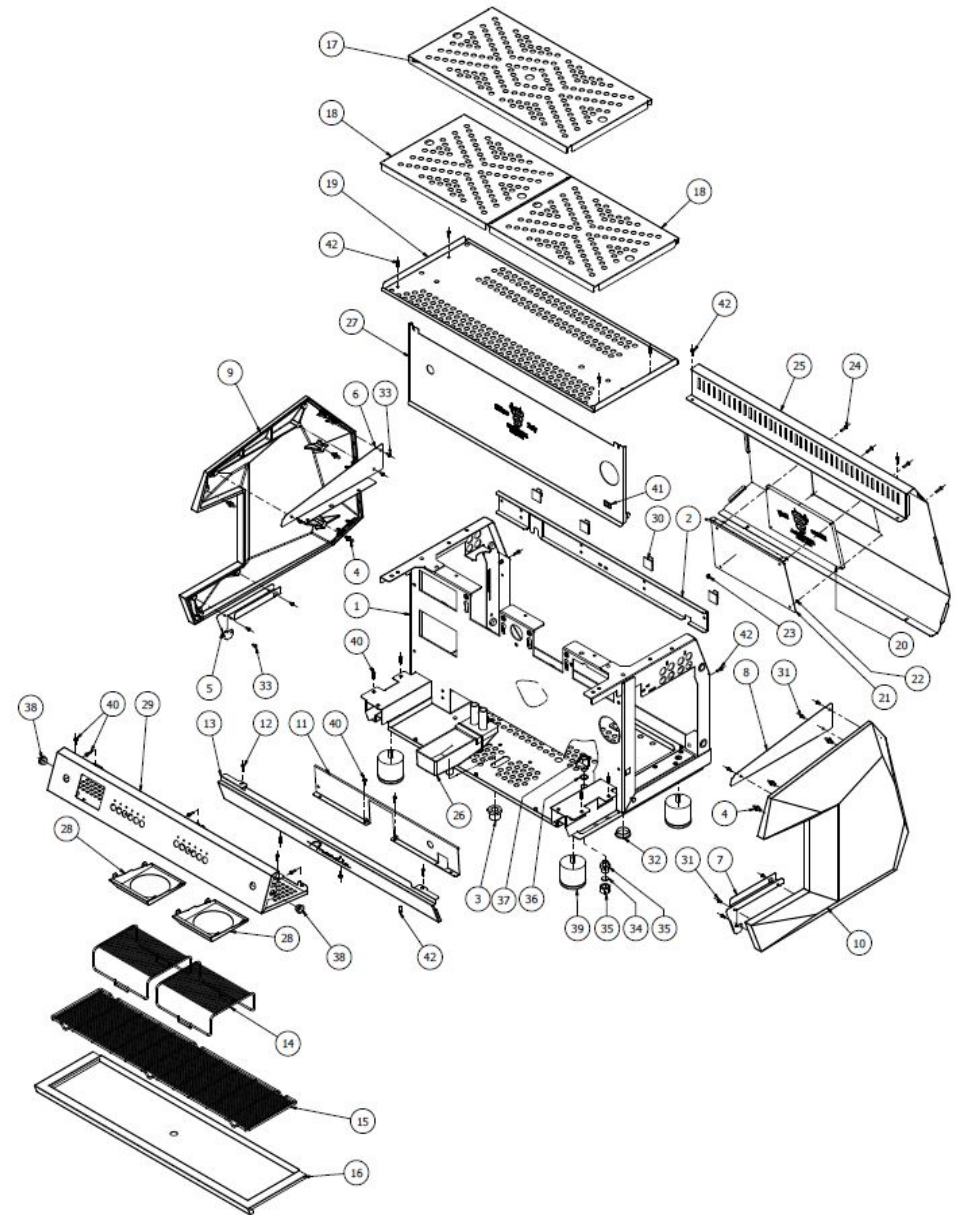

BEZZERA

ARCADIA PID

POS	CODE	DESCRIPTION
1	5964669	ARCADIA ASSY FRAME 2GR
1	5964670	ARCADIA ASSY FRAME 3GR
1	5964668	ARCADIA ASSY FRAME 1GR
2	5035729LL	ARCADIA CROSSBAR 2GR W/COMPASSES
2	5035730LL	ARCADIA CROSSBAR 3GR W/COMPASSES
2	5035731LL	ARCADIA CROSSBAR 1GR W/COMPASSES
3	5225294	FITTING M/F 3/4X3/8
4	7999915	STUD M6
5	5056014LW	LEFT LATERAL BOTTOM SIDE-ARCADIA
6	5056015LW	LEFT LATERAL TOP SIDE-ARCADIA
7	5056012LW	RIGHT LATERAL BOTTOM SIDE-ARCADIA
8	5056013LW	RIGHT LATERAL TOP SIDE-ARCADIA
9	5370917VC1	ARCADIA LEFT SIDE WHITE AND 8 RACE
9	5370917VC	ARCADIA LEFT SIDE WHITE
9	5370917VC2	LEFT WHITE SIDE W/LOGO ARCADIA
9	5370917YD1	ORANGE LEFT ARCADIA PANEL WITH
9	5370917VU	ARCADIA LEFT SIDE RUST
9	5370917VT	ARCADIA LEFT SIDE RED
9	5370917VS	ARCADIA LEFT SIDE GOLD
9	5370917VN1	ARCADIA LEFT SIDE BLACK
10	5370916VC1	ARCADIA RIGHT WHITE PANEL WITH 8
10	5370916VC	RIGHT LATERAL SIDE-ARCADIA WHITE
10	5370916VC2	RIGHT WHITE SIDE W/LOGO ARCADIA
10	5370916YD1	ORANGE RIGHT ARCADIA PANEL WITH
10	5370916VU	RUST RIGHT ARCADIA PANEL
10	5370916VT	ARCADIA RIGHT SIDE RED
10	5370916VS	RIGHT ARCADIA GOLD PANEL
10	5370916VN1	RIGHT LATERAL SIDE-ARCADIA BLACK
11	5053039.01LL	PROTECTION BASEMENT ARCADIA DISPLAY
11	5053040.01LL	PROTECTION BASEMENT ARCADIA

BEZZERA

ARCADIA PID

TABLE 1
ARCADIA PID