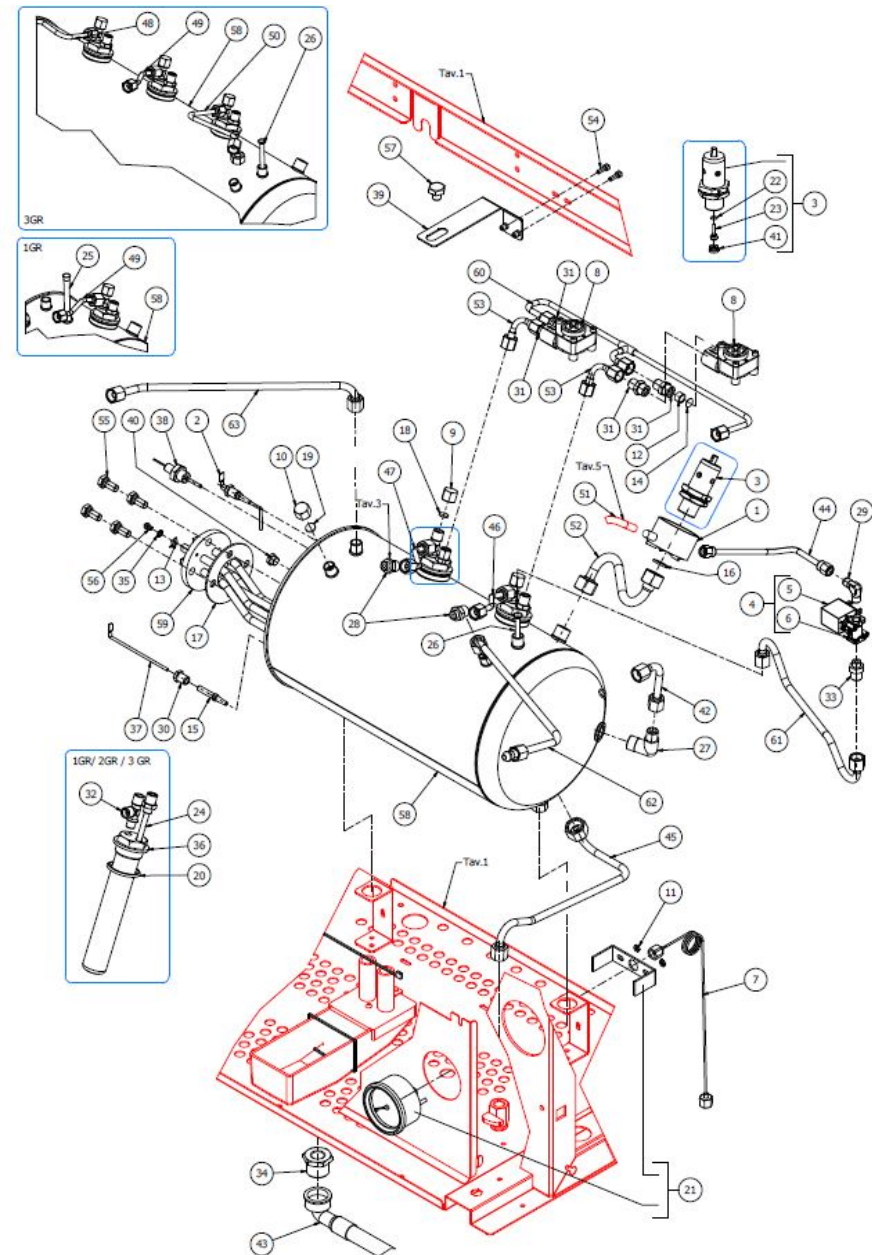

BEZZERA

ARCADIA PID

TABLE 4
ARCADIA PID

POS	CODE	DESCRIPTION
58	5320526.01BL	ARCADIA BOILER 1GR. W/EXCHANGER
58	5321025.01BL	BOILER 2GR WITH EXCHANGER D28 BRILL
58	5321522.01BL	ARCADIA BOILER 3GR. W/EXCHANGER
59	5722241.02AL	HEATING ELEMENT 220/240V-1850/2200W
59	5722242.02AL	HEATING ELEMENT 220/240V-2750/3300W
59	5722243.02AL	HEATING ELEMENT 220/240V-4600/5450W
60	5162484LL	TUBE COLL.VOLUMETRIC COUNTER 1GR.
60	5162486LL	TUBE COLL.VOLUMETRIC COUNTER 2GR.
60	5162487LL	TUBE COLL.VOLUMETRIC COUNTER 3GR.
61	5163370LL	TUBE EV.WATER ARCADIA 1GR.
61	5163356LL	TUBE EV.WATER ARCADIA 2/3GR.
62	5163376LL-AL	STEAM TUBE RIGHT ARCADIA PID
62	5163360.01LL	STEAM TUBE RIGHT ARCADIA 2/3 GR.
63	5163359LL	STEAM TUBE LEFT ARCADIA 2GR.
63	5163367LL	STEAM TUBE LEFT ARCADIA 3GR.
63	5163365LL	LEFT STEAM HOSE 1GR ARCADIA

BEZZERA

ARCADIA PID

TABLE 4
ARCADIA PID