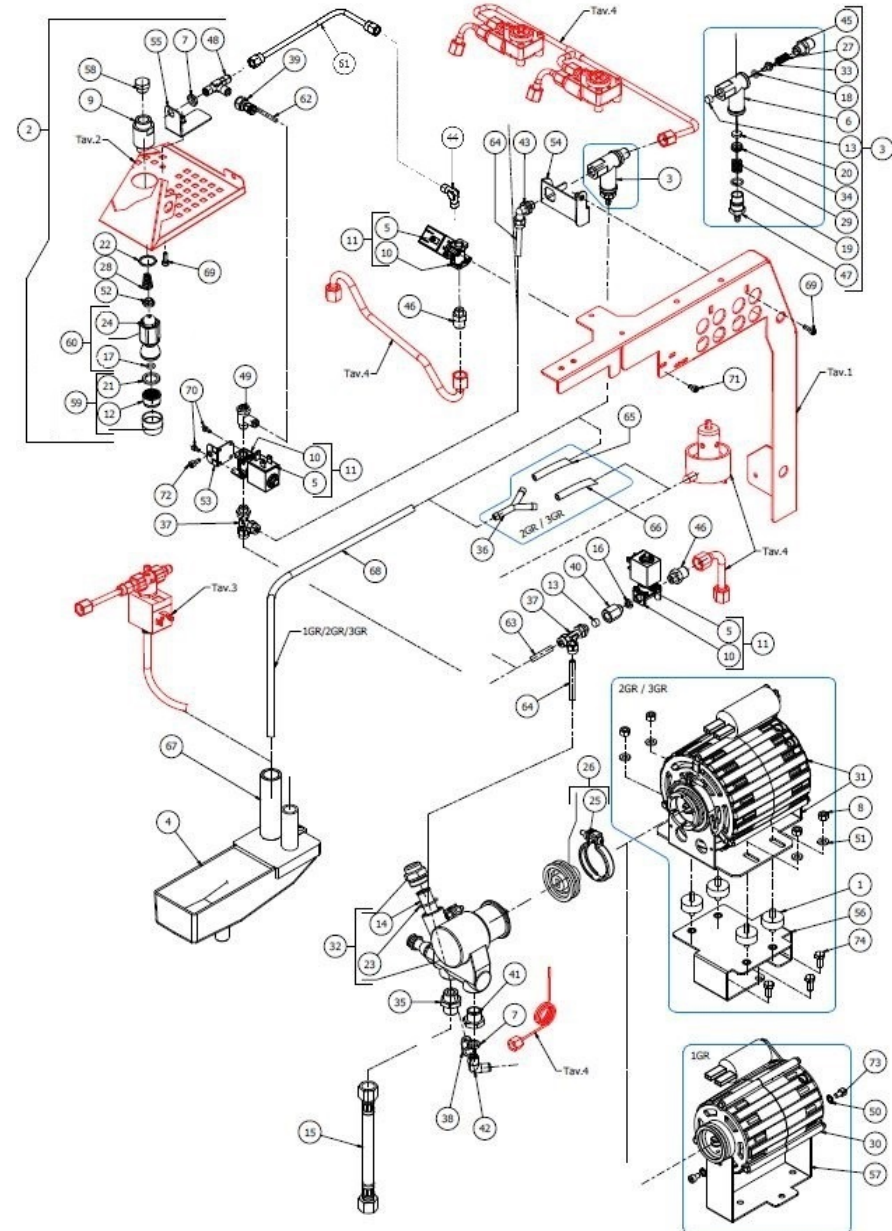

**BEZZERA**

**ARCADIA PID**

TABLE 5  
ARCADIA PID

**BEZZERA**

**ARCADIA PID**

TABLE 5  
ARCADIA PID

POS	CODE	DESCRIPTION
31	7742202.02	ELECTRIC MOTOR 220/240V 10MF UL
32	7730507	ROTARY PUMP 200L/H PA204X
32	7730506	ROTARY PUMP 100L/H PA104X
33	5224615AL	GASKET-HOLDER
34	5224620AL	GASKET-HOLDER
35	5302012.01AL	STRAIGHT FITTING 3/8
36	7303039	FITTING
37	7304535TR	T FITTING D6 1/8"G RUVECO
38	7304538TR	FITTING
39	7303064TR	FITTING
40	5225310AL	FITTING MF 1/8
41	5302057AL	FITTING 1/8
42	7304505TR	FITTING 3 WAYS 1/8
43	7304536TR	UNION ELBOW D6 1/8"G RUVECO
44	7303001TR	UNION ELBOW 1/8
45	5302017AL	FITTING M12 ES16 H26.5 OT57USA
46	5302014AL	FITTING M13X1/8
47	5302077AL	FITTING PORT.M14X1 OTXTUBO6X4 OT57U
48	7304542TR	FITTING
49	7402403	REGULATOR
50	7814002	NOTCHED WASHER D4
51	7815006	PLAIN WASHER D6 UNI 6592 FEZN
52	5190501	CUP FOR FITTING PTFE/GLASS
53	5057862LL	MIXER BRACKET ARCADIA W/COMPASSES
54	5057863LL	SUPPRESSION BRACKET ARCADIA
55	5057861LL	BRACKET WATER TUBE ARCADIA
56	5038453LL	MOTOR BIG SUPPORT-BZ2013/ARCADIA
57	5038437LW	B2013 1/2GR. ENGINE SUPPORT
58	5226405AL	PLUG 1/4
59	5226601TW	WATER HOSE TERMINAL