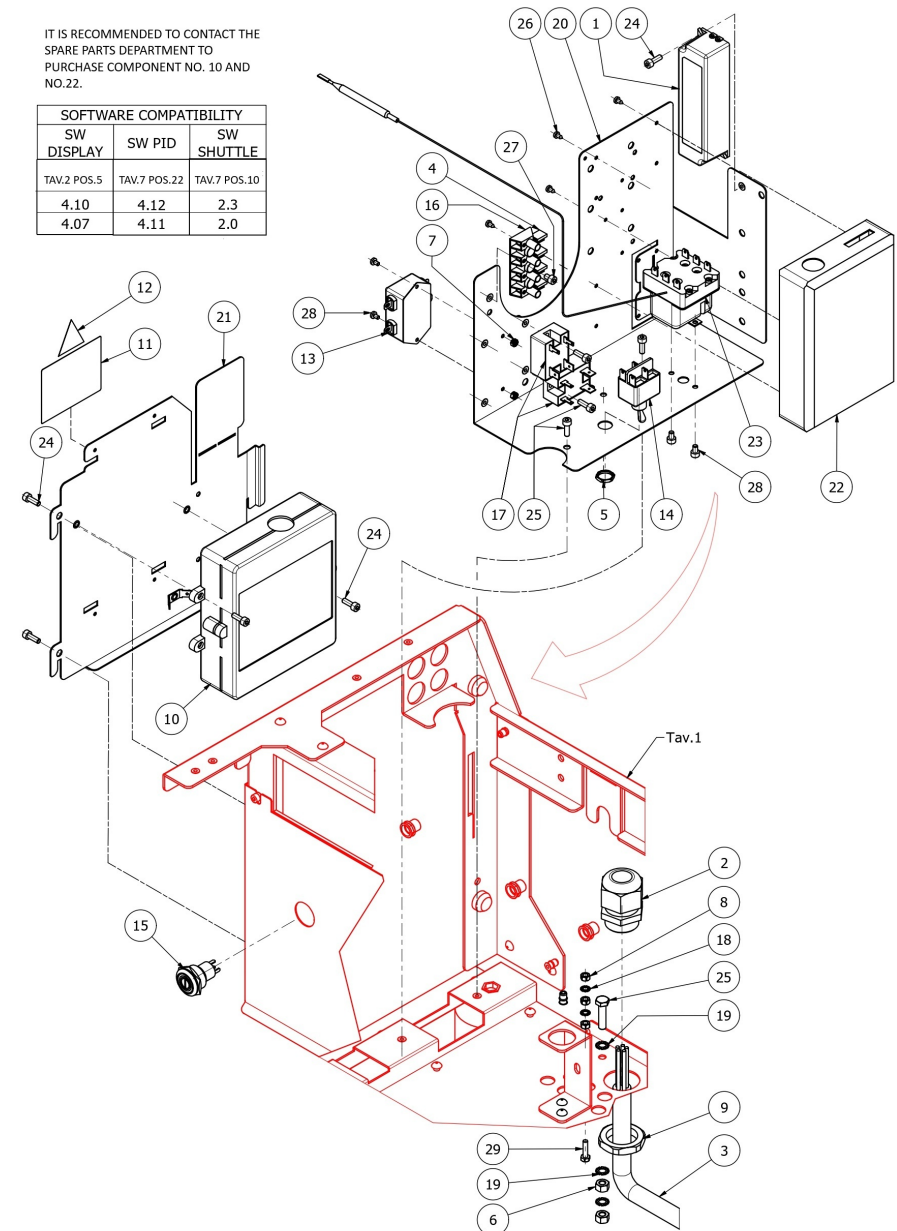

BEZZERA

ARCADIA PID

TABLE 7 - (from 01/12/2022)
ARCADIA PID

POS	CODE	DESCRIPTION
26	7818009	LIVES AUTOF.TB D2.9X6.5 INOX
27	7816017	SCREW TCEI M4X6
28	7809809	PLASTIC SCREW TCI M3X5 DIN7985
29	7826411	SCREW TE M4X16 UNI 5739 OT

BEZZERA

ARCADIA PID

TABLE 7 - (from 01/12/2022)
ARCADIA PID

IT IS RECOMMENDED TO CONTACT THE SPARE PARTS DEPARTMENT TO PURCHASE COMPONENT NO. 10 AND NO.22.

SOFTWARE COMPATIBILITY		
SW DISPLAY	SW PID	SW SHUTTLE
TAV.2 POS.5	TAV.7 POS.22	TAV.7 POS.10
4.10	4.12	2.3
4.07	4.11	2.0