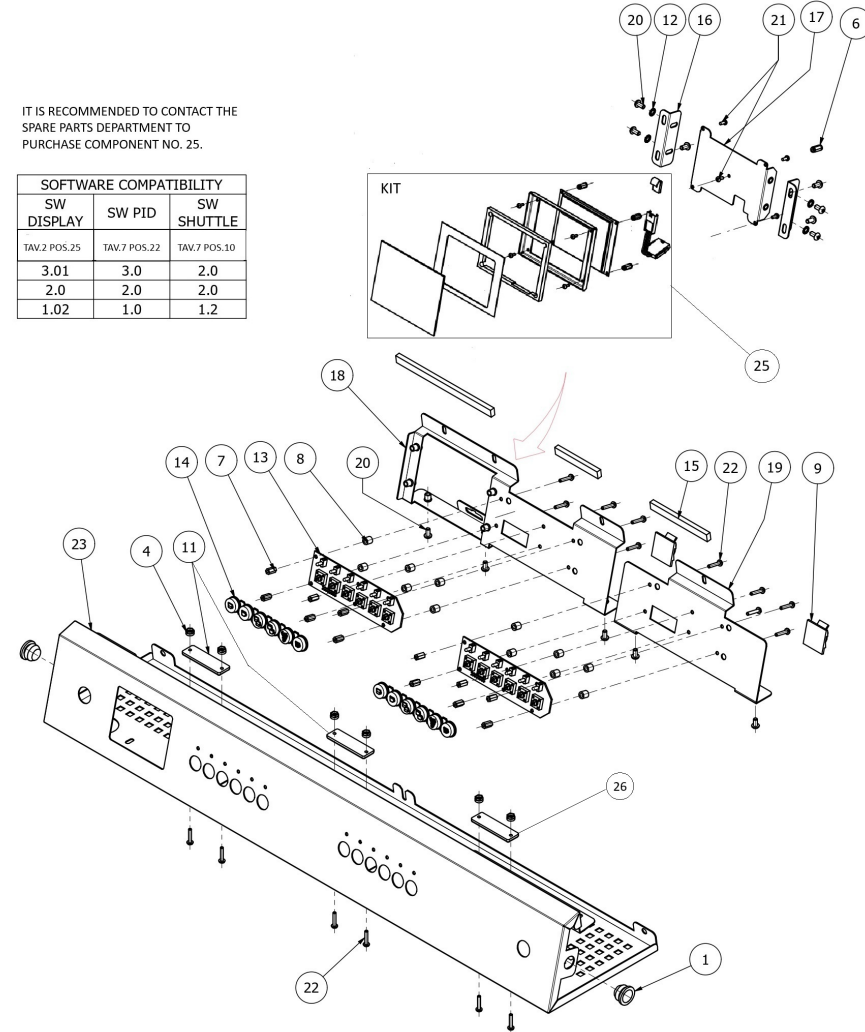

BEZZERA

ARCADIA PID

TABLE 2 - (up to 30/11/2022)
ARCADIA PID

POS	CODE	DESCRIPTION
1	7999916	BUSHING PIN M6
4	5195003	M3 SLIDE NUT
6	5191508	SPACER
7	5191511	SPACER
8	5191513	SPACER NYLON 66 L=7 MM
9	7611517	CLAMP
11	7663631	ASSY LED GROUP
12	7814001	WASHER D4 DIN 6798A A2
13	7665524.02PR	CARD KEYS.6KEYS 6LED WHITE PRESSURE
14	5661501.01NY	6 BLACK KEYBOARD KEYS
15	7499902	ADHESIVE SPONGE MAPPYSTICK SP6 10MM
16	5057806LW	ARCADIA PID DISPLAY SQUAD
17	5058466LL	ARCADIA DISPLAY SUPPORT W/COMPASSES
18	5058464LL	ARCADIA SUPPORT KEYBOARD+DISPLAY
19	5058465LL	ARCADIA SUPPORT KEYBOARD W/COMPASSE
20	7819908	SCREW TTEI M4X8
21	7374016	SCREW TC M2.5X6
22	7809811	PLASTIC SCREW TCI M3X16 DIN85
23	5094893.02LL	WORKED FRONTAL ARCADIA PID 1GR
23	5094894.02LL	WORKED FRONTAL ARCADIA PID 2GR
23	5094895.02LL	WORKED FRONTAL ARCADIA PID 3GR
25	5973134	KIT DISPLAY ARCA PID W/PLEXY V1.0
25	5973141	KIT DISPLAY ARCA PID W/PLEXY V3.01
25	5973135	KIT DISPLAY ARCA PID W/PLEXY V2.0
26	7663632	ASSY LED SINGLE GROUP

BEZZERA

ARCADIA PID

TABLE 2 - (up to 30/11/2022)
ARCADIA PID