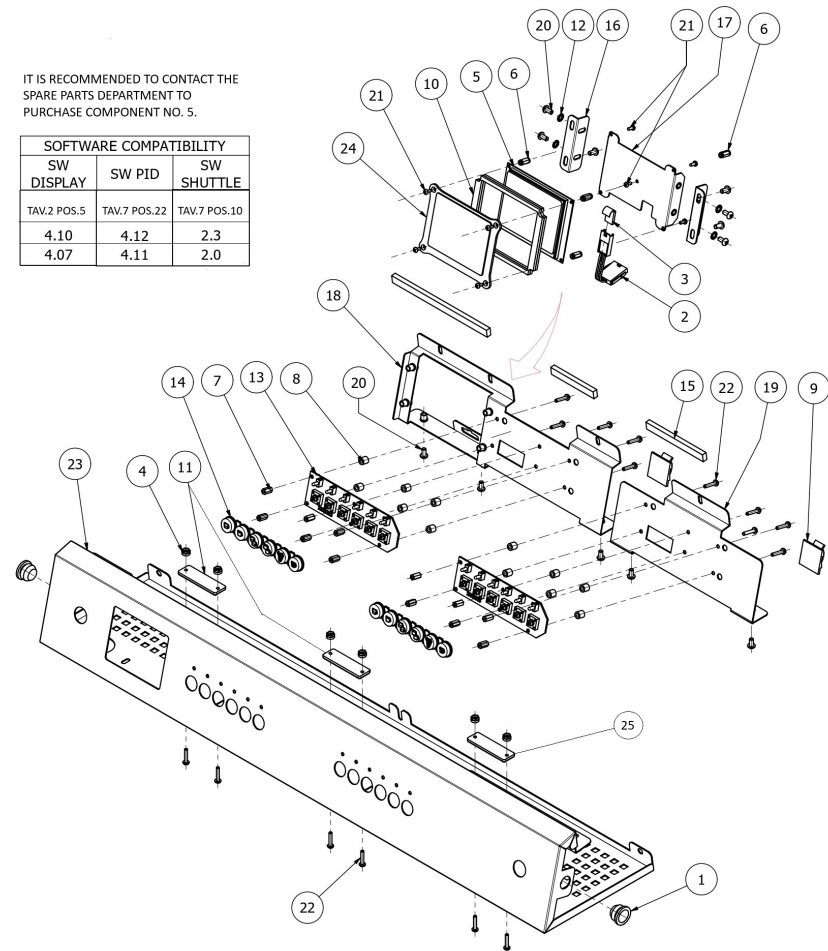

BEZZERA

ARCADIA PID

TABLE 2 - (from 01/12/2022)
ARCADIA PID

POS	CODE	DESCRIPTION
1	7999916	BUSHING PIN M6
2	7663518	3.5" DISPLAY CONNECTING CABLE
3	7663519	3.5" FLAT DISPLAY CABLE
4	5195003	M3 SLIDE NUT
5	7431514R	DISPLAY TFT 3,5" ARCADIA SW. 4.10
5	7431518R	DISPLAY TFT 3,5" DWIN T5L ARCADIA SW 4.07
6	5191508	SPACER
7	5191511	SPACER
8	5191513	SPACER NYLON 66 L=7 MM
9	7611517	CLAMP
10	5493059	GASKET DISPLAY
11	7663631	ASSY LED GROUP
12	7814001	WASHER D4 DIN 6798A A2
13	7665524.02PR	CARD KEYS.6KEYS 6LED WHITE PRESSURE
14	5661501.01NX	6 BLACK KEYBOARD KEYS
15	7499902	ADHESIVE SPONGE MAPPYSTICK SP6 10MM
16	5057806LW	ARCADIA PID DISPLAY SQUAD
17	5058466LL	ARCADIA DISPLAY SUPPORT W/COMPASSES
18	5058464LL	ARCADIA SUPPORT KEYBOARD+DISPLAY
19	5058465LL	ARCADIA SUPPORT KEYBOARD W/COMPASSE
20	7819908	SCREW TTEI M4X8
21	7374016	SCREW TC M2.5X6
22	7809811	PLASTIC SCREW TCI M3X16 DIN85
23	5094894.02LL	WORKED FRONTAL ARCADIA PID 2GR
23	5094895.02LL	WORKED FRONTAL ARCADIA PID 3GR
23	5094893.02LL	WORKED FRONTAL ARCADIA PID 1GR
24	5370024	PLEXIGLASS DISPLAY
25	7663632	ASSY LED SINGLE GROUP

BEZZERA

ARCADIA PID

TABLE 2 - (from 01/12/2022)
ARCADIA PID