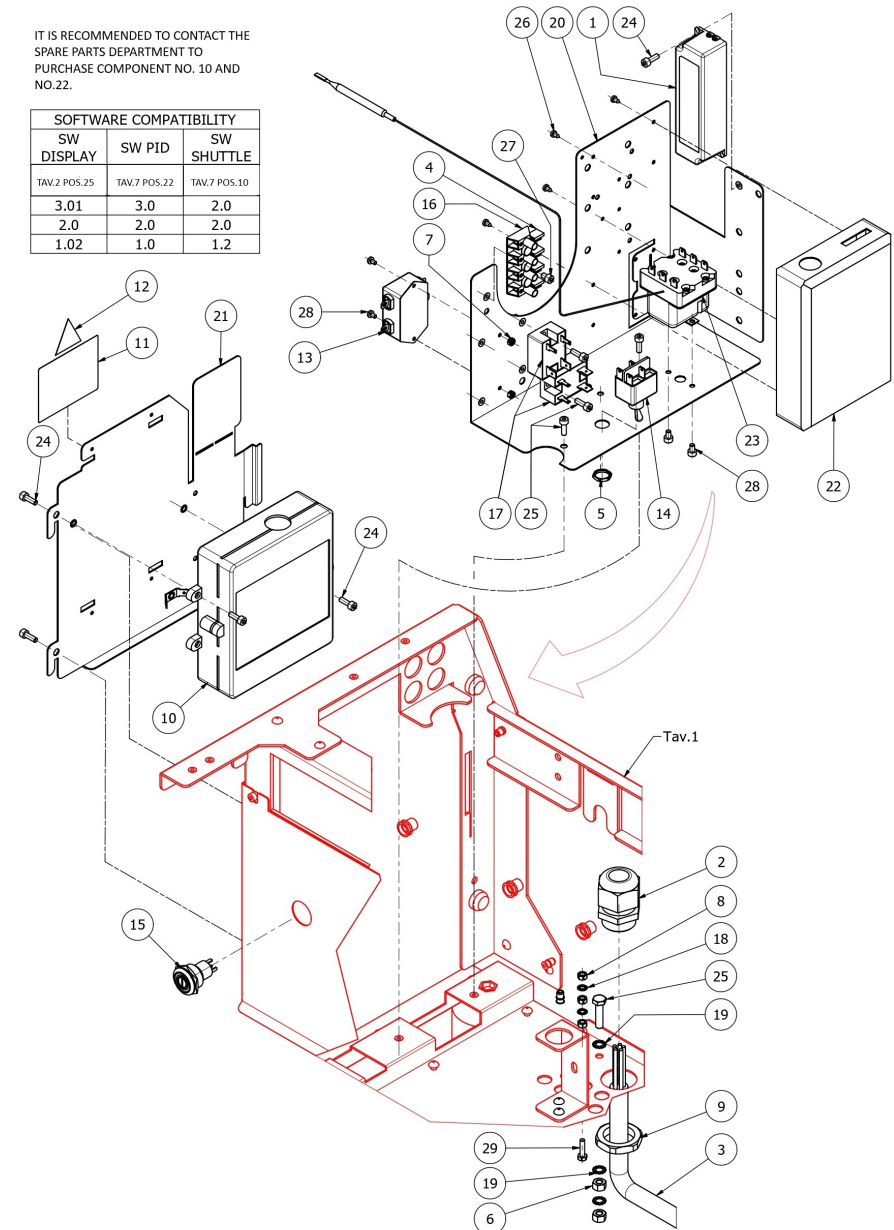

BEZZERA

ARCADIA PID

TABLE 7 - (up to 30/11/2022)
ARCADIA PID

IT IS RECOMMENDED TO CONTACT THE SPARE PARTS DEPARTMENT TO PURCHASE COMPONENT NO. 10 AND NO.22.

SOFTWARE COMPATIBILITY		
SW DISPLAY	SW PID	SW SHUTTLE
TAV.2 POS.25	TAV.7 POS.22	TAV.7 POS.10
3.01	3.0	2.0
2.0	2.0	2.0
1.02	1.0	1.2