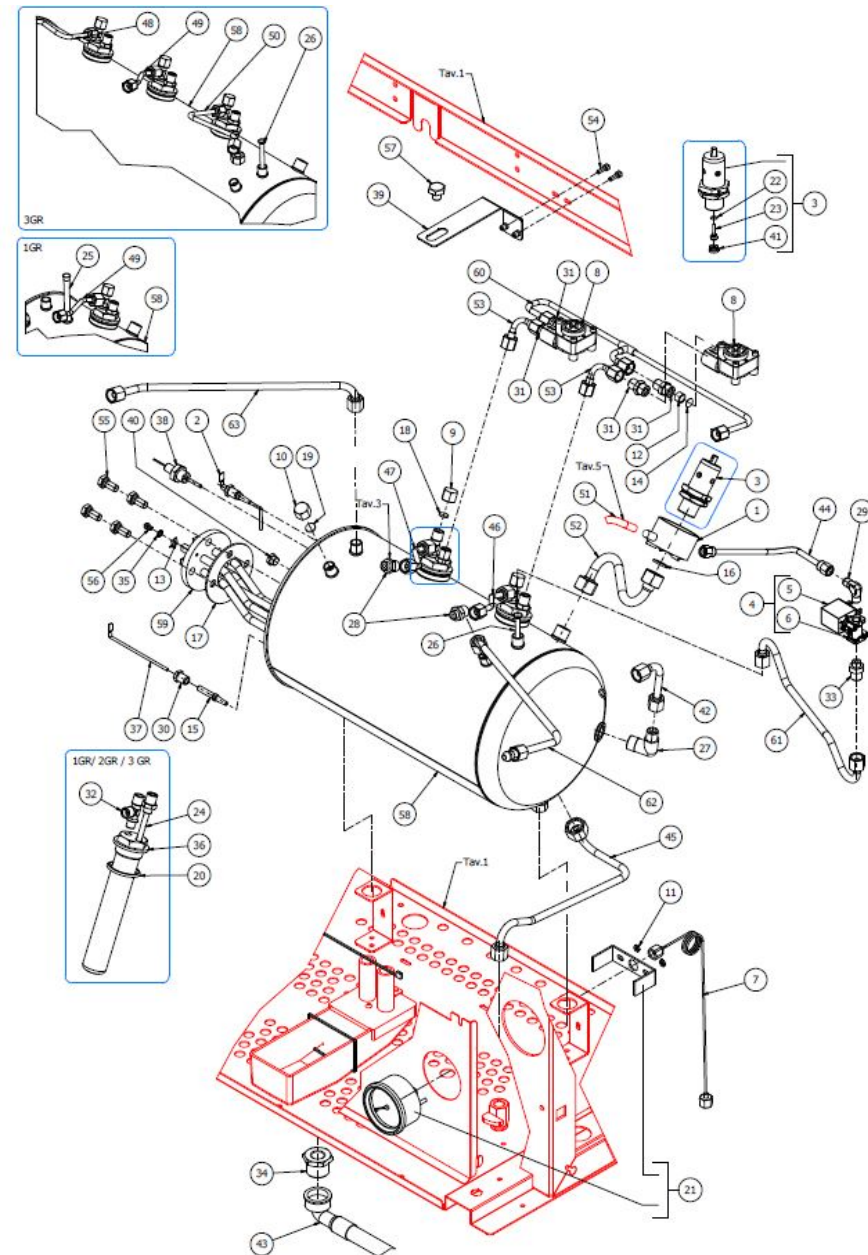

BEZZERA

ARCADIA PID

TABLE 4
ARCADIA PID

POS	CODE	DESCRIPTION
58	5320526.01BL	ARCADIA BOILER 1GR. W/EXCHANGER
58	5321025.01BL	BOILER 2GR WITH EXCHANGER D28 BRILL
58	5321522.01BL	ARCADIA BOILER 3GR. W/EXCHANGER
59	5722241.02AL	HEATING ELEMENT 220/240V-1850/2200W
59	5722242.02AL	HEATING ELEMENT 220/240V-2750/3300W
59	5722243.02AL	HEATING ELEMENT 220/240V-4600/5450W
60	5162484LL	TUBE COLL.VOLUMETRIC COUNTER 1GR.
60	5162486LL	TUBE COLL.VOLUMETRIC COUNTER 2GR.
60	5162487LL	TUBE COLL.VOLUMETRIC COUNTER 3GR.
61	5163370LL	TUBE EV.WATER ARCADIA 1GR.
61	5163356LL	TUBE EV.WATER ARCADIA 2/3GR.
62	5163376LL-AL	STEAM TUBE RIGHT ARCADIA PID
62	5163360.01LL	STEAM TUBE RIGHT ARCADIA 2/3 GR.
63	5163359LL	STEAM TUBE LEFT ARCADIA 2GR.
63	5163367LL	STEAM TUBE LEFT ARCADIA 3GR.
63	5163365LL	LEFT STEAM HOSE 1GR ARCADIA

BEZZERA

ARCADIA PID

TABLE 4
ARCADIA PID