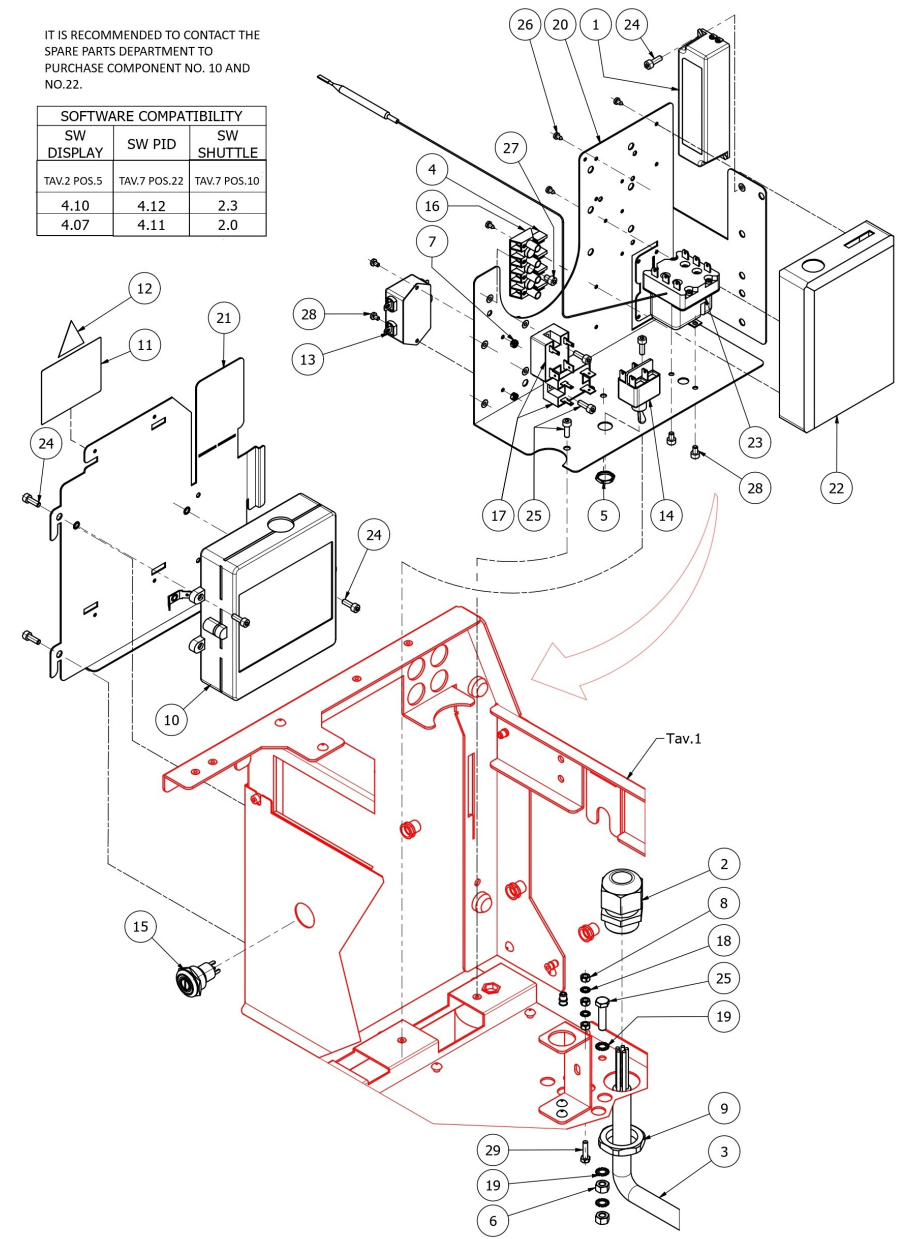

TABLE 7 - (from 01/12/2022)
ARCADIA PID

POS	CODE	DESCRIPTION
1	7660506	POWER SUPPLY SWITC.12V 90-260V LPV-
1	7660506	POWER PACK 12V 90-260V LPV-20-12
2	7614002	CABLE-PRESS PG21 POLYAMIDE
3	3553904.02	CABLE H07RNF 5X2.5-2,2MT S/KIT
3	3552404.02	CABLE H07RNF 3X2.5-2,2MT S/KIT
4	7611005	COPRIFASTON PRESS.1/8
5	7822605	HEXAGONAL NUT FOR SWITCH
6	7821403	NUT M6 UNI 5587 OT
7	7822602	NUT M3 OT
8	7822603	NUT M4 OT
9	7614004	NUT PG21 ES.30 H6 POLYAMIDE
10	7662760.01PR	CONTROL UNIT SHUTT.ARCADIA PID 110V V2.3
10	7662758R	SHUTTLE CARD PID ARCADIA V2.0
10	7662755.02PR	ELECTRONIC DOSAGE ARCADIA PID 220V V2.3
11	5520512	MULTITENSION ADHESIVE LABEL
12	5520502	TENSION TRIANGULAR LABEL
13	7663007	ANTI-RIST FILTER 0.1MF (X2) SH
14	7633326	BIPOLAR SWITCH LEVER
15	7633354SG	ARCADIA SWITCH
16	7612514	4 CONTACTS CLIP
17	7635426	RELAIS SSR COMPACT
18	7814001	WASHER D4 DIN 6798A A2
19	7814005	FAN WASHER D6
20	5055750.04LL	FIXED ELECTRONIC BOX ARCADIA
21	5055749LW	MOBILE ELECTRONIC BOX ARCADIA
22	7662756.05PR	PID CARD V4.12
22	7662763R	PID CARD ARCA PID 4.11
23	7434001	THERMOSTAT MANUAL
24	7816002	SCREW TCEI M4X12 UNI 5931 A2
25	7816418	SCREW

TABLE 7 - (from 01/12/2022)
ARCADIA PID

IT IS RECOMMENDED TO CONTACT THE SPARE PARTS DEPARTMENT TO PURCHASE COMPONENT NO. 10 AND NO.22.

SOFTWARE COMPATIBILITY		
SW DISPLAY	SW PID	SW SHUTTLE
TAV.2 POS.5	TAV.7 POS.22	TAV.7 POS.10
4.10	4.12	2.3
4.07	4.11	2.0