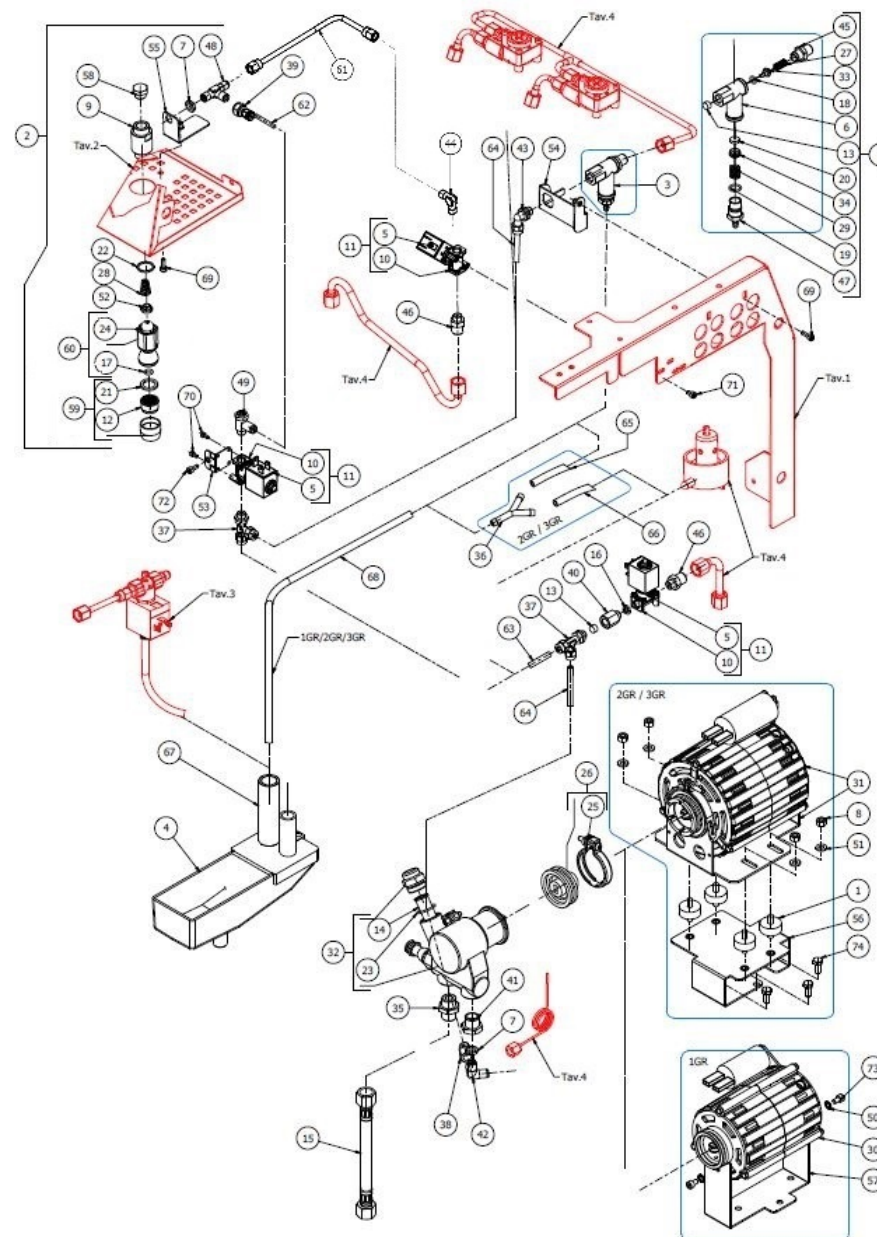

BEZZERA

ARCADIA PID

TABLE 5
ARCADIA PID

BEZZERA

ARCADIA PID

TABLE 5
ARCADIA PID

POS	CODE	DESCRIPTION
31	7742202.02	ELECTRIC MOTOR 220/240V 10MF UL
32	7730507	ROTARY PUMP 200L/H PA204X
32	7730506	ROTARY PUMP 100L/H PA104X
33	5224615AL	GASKET-HOLDER
34	5224620AL	GASKET-HOLDER
35	5302012.01AL	STRAIGHT FITTING 3/8
36	7303039	FITTING
37	7304535TR	T FITTING D6 1/8"G RUVECO
38	7304538TR	FITTING
39	7303064TR	FITTING
40	5225310AL	FITTING MF 1/8
41	5302057AL	FITTING 1/8
42	7304505TR	FITTING 3 WAYS 1/8
43	7304536TR	UNION ELBOW D6 1/8"G RUVECO
44	7303001TR	UNION ELBOW 1/8
45	5302017AL	FITTING M12 ES16 H26.5 OT57USA
46	5302014AL	FITTING M13X1/8
47	5302077AL	FITTING PORT.M14X1 OTXTUBO6X4 OT57U
48	7304542TR	FITTING
49	7402403	REGULATOR
50	7814002	NOTCHED WASHER D4
51	7815006	PLAIN WASHER D6 UNI 6592 FEZN
52	5190501	CUP FOR FITTING PTFE/GLASS
53	5057862LL	MIXER BRACKET ARCADIA W/COMPASSES
54	5057863LL	SUPPRESSION BRACKET ARCADIA
55	5057861LL	BRACKET WATER TUBE ARCADIA
56	5038453LL	MOTOR BIG SUPPORT-BZ2013/ARCADIA
57	5038437LW	B2013 1/2GR. ENGINE SUPPORT
58	5226405AL	PLUG 1/4
59	5226601TW	WATER HOSE TERMINAL

BEZZERA

ARCADIA PID

TABLE 5
ARCADIA PID

BEZZERA

ARCADIA PID

TABLE 6
ARCADIA PID

POS	CODE	DESCRIPTION
1	5260205DL	SHAFT D12X60,5 AISI303
2	5283058AL	TAP BODY 3/8
3	5221826	NUT 3/8
4	5221872.01	3/8
5	7371004	STEAM PIPE PROTECTION
6	7496095	OR GASKET 6X1.2 EPDM70
7	7496095	OR GASKET 6X1.2 EPDM70
8	5494004	GASKET D12 X 6 PTFE GRAPHITIZED
9	5496042	GASKET D11X4X4 EPT 70
10	5371816	BLACK KNOB
11	5471513	SPRING D8 H17 AISI302
12	5471532.01	SPRING FOR ARTICULATION
13	5224603AL	GASKET HOLDER D12X12 BRASS PB-NI FR
14	5225309.01AL	FITTING M13X3/8
15	5261801	WASHER D11
16	7815006	PLAIN WASHER D6,4 UNI 6592 FEZN
17	5190501	CUP FOR FITTING PTFE/GLASS
18	5373932CM	STEAM DISK
19	5266610	STAINLESS STEEL TERMINAL 4 HOLES
20	7819920	SCREW TE M5X10
21	5964097	ASSY TAP ROD ARCADIA
22	7479993.03	STEAM TUBE TERMINAL 4 WAYS ARCADIA