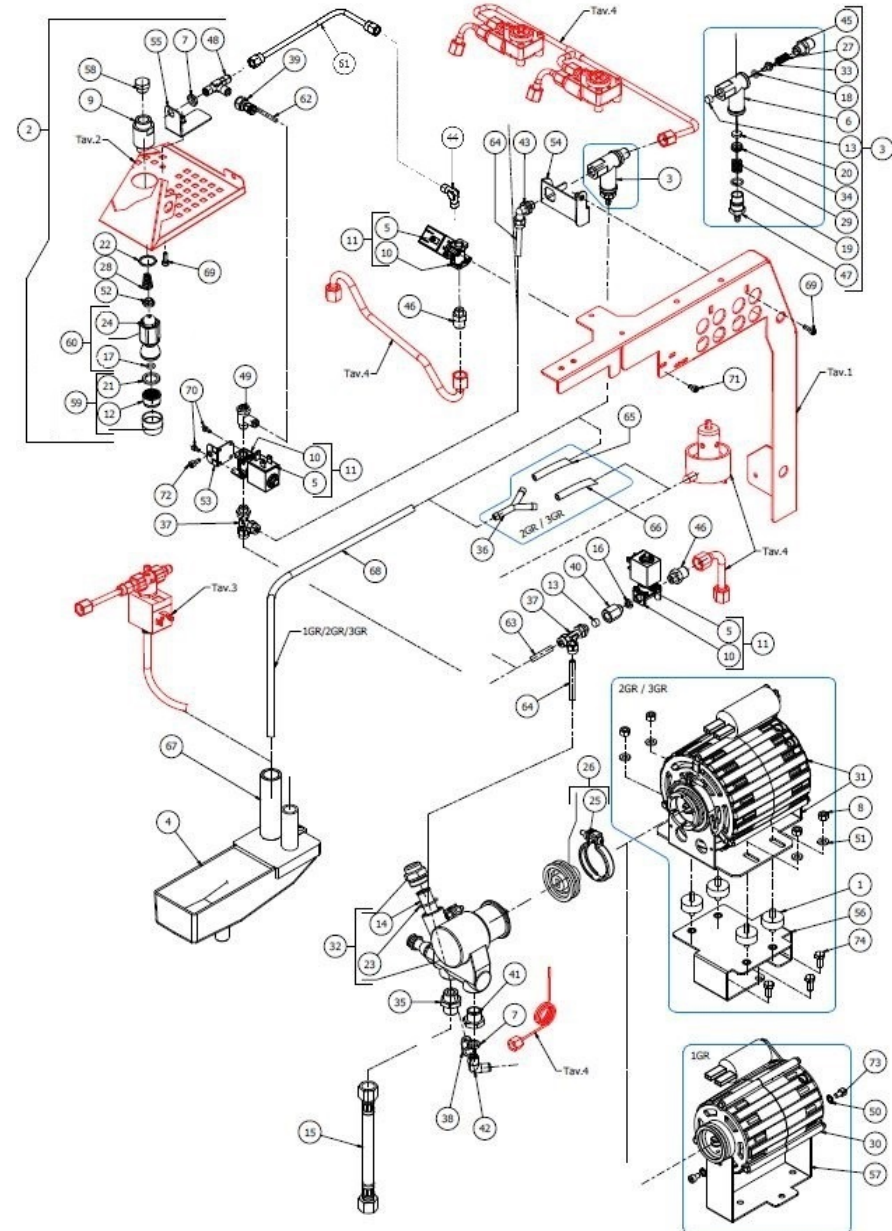

BEZZERA

ARCADIA PID

TABLE 5
ARCADIA PID

POS	CODE	DESCRIPTION
1	7470601	VIBRATION-DAMPING D25X10
2	5963132.04	ASSY WATER TUBE ARCADIA
3	5965212.01AL	ASSY OPV ADJUST. 9/12 BAR
4	5963038.01	ASSY DISCHARGE TANK
5	7630341	COIL EV.220/230V OLAB 2 WAY SMALL
6	5283053TP	SURPRESSION VALVE BODY
7	5221844	NUT 1/8
8	7821403	NUT M6 UNI 5587 OT
9	5222228AL	SPARKLING WATER ARCADIA SHORT
10	7703018	ELECTROPILOT OLAB 2 WAY SMALL
11	7702322.01	EV.2VIE OLAB 220/230V 25BAR SMALL
12	5471037	ACETALIC AIR FILTER
13	5471019	FILTER D8,5X5 AISI304
14	7374005	PROCON PUMP FILTER
15	7200512.02	FLEX INOX 3/8
16	5223024	JET M5X5 HOLE D0.8 OT
17	7496084	GASKET OR D6,4X1,9 NBR70
18	7496018	OR GASKET 105
19	7496052	OR GASKET 114 VITON
20	5493042	GASKET D.11X3
21	5493003	GASKET D20.5X15 H1.5 NBR 70SH
22	5494021	NUT GASKET PTFE H=1,5
23	7496033	OR GASKET 2075 VITON
24	5494020	GLOBE GASKET 14.3 PTFE
25	7611508	PUMP CLAMP
26	7730508	KIT PUMP 48YZ
27	5471505	CALIBRATED SPRING D0.45 H22 AISI302
28	5471532.01	SPRING FOR ARTICULATION
29	5471539	CALIBRATED SPRING D.1.6
30	7742404.03	ELECTRIC MOTOR 220/240V 6MF 50/60HZ

BEZZERA

ARCADIA PID

TABLE 5
ARCADIA PID