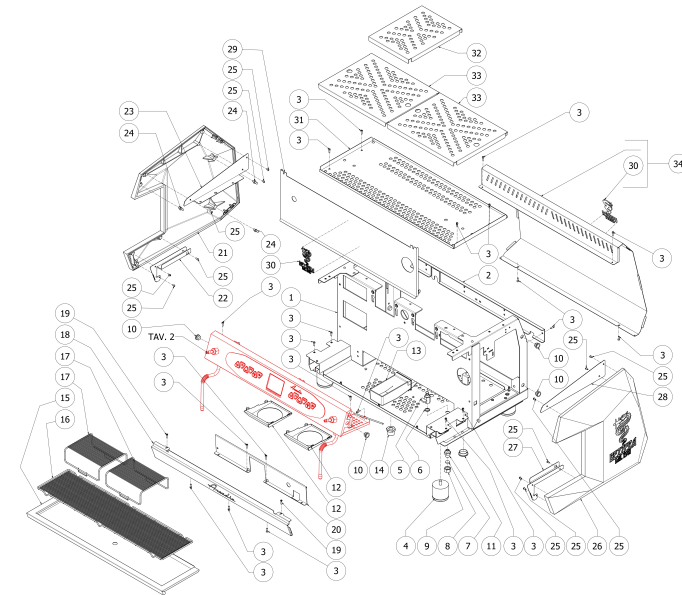

BEZZERA

ARCADIA NEW PID

TABLE 1
ARCADIA PID

BEZZERA

ARCADIA NEW PID

TABLE 1
ARCADIA PID

POS	CODE	DESCRIPTION
20	5053040.01LW	BASEMENT PROTECTION ARCADIA 2GR
20	5053041.01LW	BASEMENT PROTECTION ARCADIA 3GR
21	5370922VN	BLACK LEFT SIDE PANEL+LOGO VINTAGE
21	5370922YI	WHITE LEFT SIDE PANEL+LOGO VINTAGE
21	5370922YV	GREEN LEFT SIDE PANEL+LOGO VINTAGE
22	5056014LW	LEFT LATERAL BOTTOM SIDE-ARCADIA
23	5056015LW	LEFT LATERAL TOP SIDE-ARCADIA
24	7999915	STUD M6
25	7819908	SCREW TTEI M4X8
26	5370921YI	WHITE RIGHT SIDE PANEL+LOGO VINTAGE
26	5370921VN	BLACK RIGHT SIDE PANEL+LOGO VINTAGE
26	5370921YV	GREEN RIGHT SIDE PANEL+LOGO VINTAGE
27	5056012LW	RIGHT LATERAL BOTTOM SIDE-ARCADIA
28	5056013LW	RIGHT LATERAL TOP SIDE-ARCADIA
29	5094926LW	ARCADIA FRONTAL GROUP 1GR WITHOUT LOGO
29	5094911LW	ARCADIA FRONTAL GROUP 2GR WITHOUT LOGO
29	5094924LW	ARCADIA FRONTAL GROUP 3GR WITHOUT LOGO
30	5521568	BEZZERA GOLD LOGO LABEL 101X75
30	5521563	BEZZERA BLACK LOGO LABEL 101X75
31	5056343LW	CUPS-HEATER 1GR.
31	5056341LW	CUPS-HEATER 2GR
31	5056342LW	CUPS-HEATER 3GR.
32	5074659LW	CUPS-HEATER GRID 1GR
32	5074657LW	CENTRAL CUPS-HEATER GRID
33	5074653LW	CUPS-HEATER GRID ARCADIA 2GR
34	5095257VNR	BLACK BACK SIDE PANEL 1GR W/SKYLINE W/LOGO
34	5095256VNR	BLACK BACK SIDE PANEL 2GR W/SKYLINE W/LOGO
34	5095258VNR	BLACK BACK SIDE PANEL 3GR W/SKYLINE W/LOGO
34	5095257YIR	WHITE BACK SIDE PANEL 1GR W/SKYLINE W/LOGO
34	5095256YIR	WHITE BACK SIDE PANEL 2GR W/SKYLINE W/LOGO

BEZZERA

ARCADIA NEW PID

TABLE 1
ARCADIA PID

BEZZERA**ARCADIA NEW PID**TABLE 1
ARCADIA PID

POS	CODE	DESCRIPTION
34	5095258YIR	WHITE BACK SIDE PANEL 3GR W/SKYLINE W/LOGO
34	5095257YVR	GREEN BACK SIDE PANEL 1GR W/SKYLINE W/LOGO
34	5095256YVR	GREEN BACK SIDE PANEL 2GR W/SKYLINE W/LOGO
34	5095258YVR	GREEN BACK SIDE PANEL 3GR W/SKYLINE W/LOGO