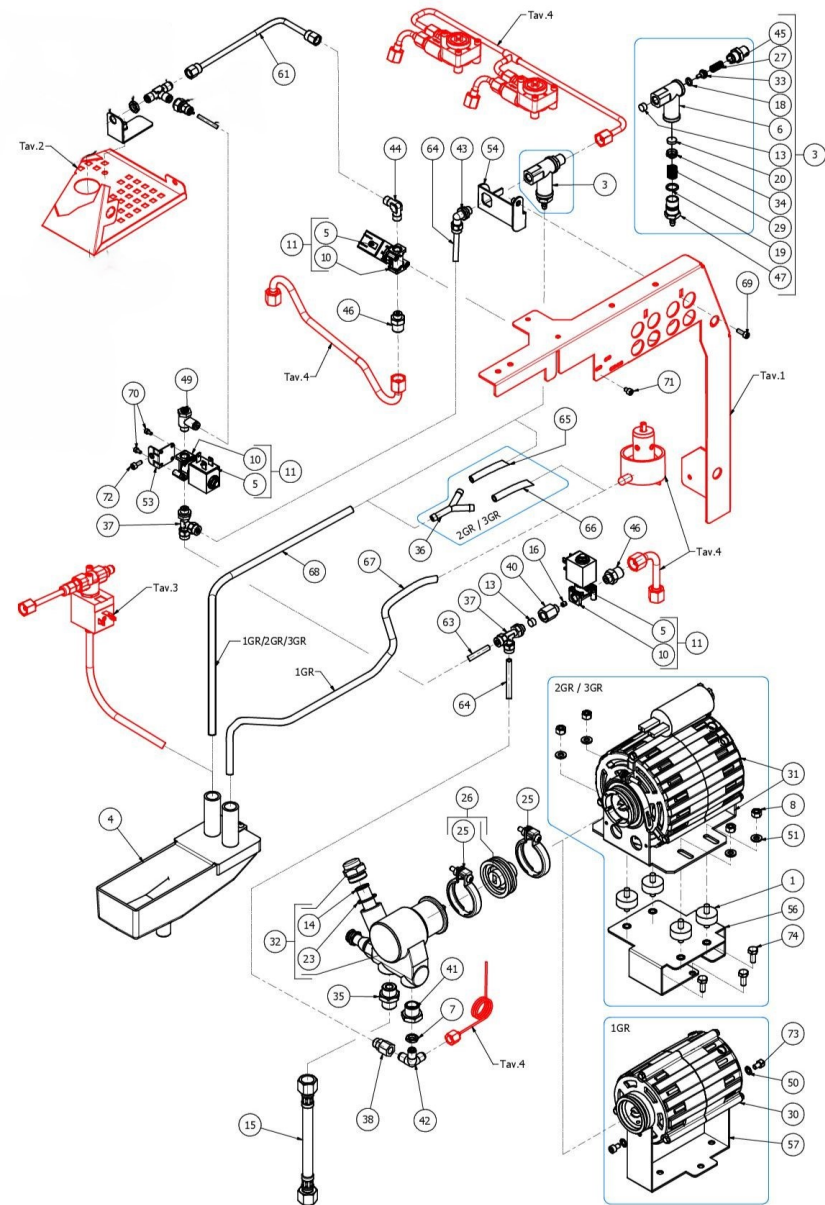

BEZZERA

ARCADIA NEW PID

TABLE 5
ARCADIA PID

POS	CODE	DESCRIPTION
1	7470601	VIBRATION-DAMPING D25X10
3	5965212.01AL	ASSY OPV ADJUST. 9/12 BAR
4	5963038.01	ASSY DISCHARGE TANK
5	7630341	COIL EV.220/230V OLAB 2 WAY SMALL
6	5283053TP	SURPRESSION VALVE BODY
7	5221844	NUT 1/8
8	7821403	NUT M6 UNI 5587 OT
11	7702322.01	EV.2VIE OLAB 220/230V 25BAR SMALL
13	5471019	FILTER D8,5X5 AISI304
14	7374005	PROCON PUMP FILTER
15	7200512.02	FLEX INOX 3/8
16	5223024	JET M5X5 HOLE D0.8 OT
18	7496018	OR GASKET 105
19	7496052	OR GASKET 114 VITON
20	5493042	GASKET D.11X3
23	7496033	OR GASKET 2075 VITON
25	7611508	PUMP CLAMP
26	7730508	KIT PUMP 48YZ
27	5471505	CALIBRATED SPRING D0.45 H22 AISI302
29	5471539	CALIBRATED SPRING D.1,6
30	7742404.03	ELECTRIC MOTOR 220/240V 6MF 50/60HZ
31	7742202.02	ELECTRIC MOTOR 220/240V 10MF UL
32	7730507	ROTARY PUMP 200L/H PA204X
32	7730506	ROTARY PUMP 100L/H PA104X
33	5224615AL	GASKET-HOLDER
34	5224620AL	GASKET-HOLDER
35	5302012.01AL	STRAIGHT FITTING 3/8
36	7303039	FITTING
37	7304535TR	T FITTING D6 1/8"G RUVECO
38	7304538TR	FITTING

BEZZERA

ARCADIA NEW PID

TABLE 5
ARCADIA PID