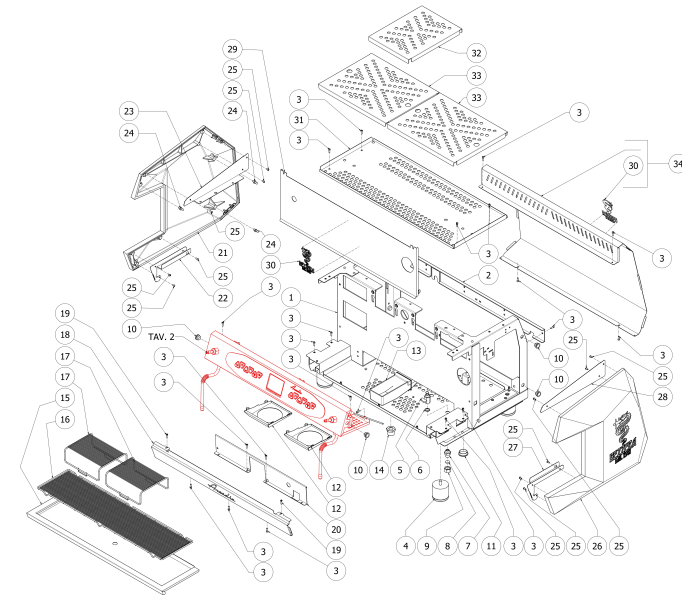

BEZZERA

ARCADIA NEW PID

TABLE 1
ARCADIA PID

BEZZERA

ARCADIA NEW PID

TABLE 1
ARCADIA PID

POS	CODE	DESCRIPTION
20	5053040.01LW	BASEMENT PROTECTION ARCADIA 2GR
20	5053041.01LW	BASEMENT PROTECTION ARCADIA 3GR
21	5370922VN	BLACK LEFT SIDE PANEL+LOGO VINTAGE
21	5370922YI	WHITE LEFT SIDE PANEL+LOGO VINTAGE
21	5370922YV	GREEN LEFT SIDE PANEL+LOGO VINTAGE
22	5056014LW	LEFT LATERAL BOTTOM SIDE-ARCADIA
23	5056015LW	LEFT LATERAL TOP SIDE-ARCADIA
24	7999915	STUD M6
25	7819908	SCREW TTEI M4X8
26	5370921YI	WHITE RIGHT SIDE PANEL+LOGO VINTAGE
26	5370921VN	BLACK RIGHT SIDE PANEL+LOGO VINTAGE
26	5370921YV	GREEN RIGHT SIDE PANEL+LOGO VINTAGE
27	5056012LW	RIGHT LATERAL BOTTOM SIDE-ARCADIA
28	5056013LW	RIGHT LATERAL TOP SIDE-ARCADIA
29	5094926LW	ARCADIA FRONTAL GROUP 1GR WITHOUT LOGO
29	5094911LW	ARCADIA FRONTAL GROUP 2GR WITHOUT LOGO
29	5094924LW	ARCADIA FRONTAL GROUP 3GR WITHOUT LOGO
30	5521568	BEZZERA GOLD LOGO LABEL 101X75
30	5521563	BEZZERA BLACK LOGO LABEL 101X75
31	5056343LW	CUPS-HEATER 1GR.
31	5056341LW	CUPS-HEATER 2GR
31	5056342LW	CUPS-HEATER 3GR.
32	5074659LW	CUPS-HEATER GRID 1GR
32	5074657LW	CENTRAL CUPS-HEATER GRID
33	5074653LW	CUPS-HEATER GRID ARCADIA 2GR
34	5095257VNR	BLACK BACK SIDE PANEL 1GR W/SKYLINE W/LOGO
34	5095256VNR	BLACK BACK SIDE PANEL 2GR W/SKYLINE W/LOGO
34	5095258VNR	BLACK BACK SIDE PANEL 3GR W/SKYLINE W/LOGO
34	5095257YIR	WHITE BACK SIDE PANEL 1GR W/SKYLINE W/LOGO
34	5095256YIR	WHITE BACK SIDE PANEL 2GR W/SKYLINE W/LOGO