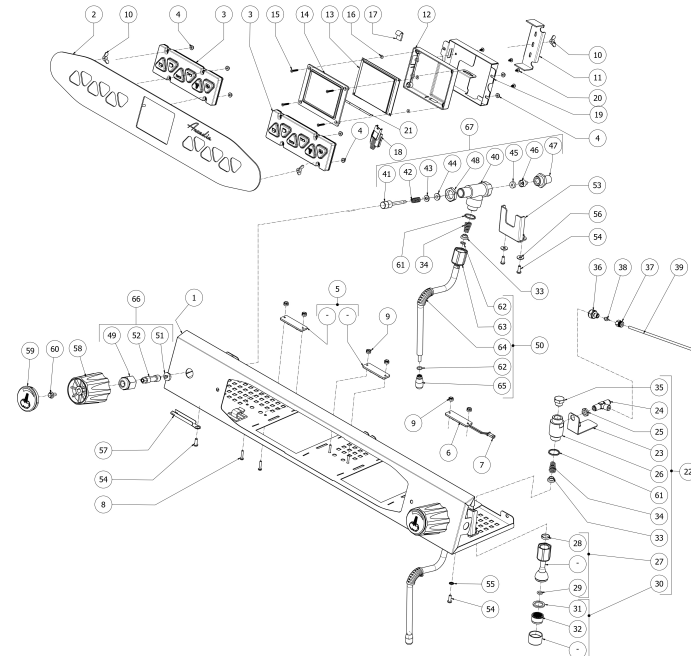

BEZZERA

ARCADIA NEW PID

TABLE 2
ARCADIA PID

BEZZERA

ARCADIA NEW PID

TABLE 2
ARCADIA PID

POS	CODE	DESCRIPTION
27	5966568	WATER TUBE LINEAR SPHERE 14,3
28	5494020	GLOBE GASKET 14.3 PTFE
29	7496084	GASKET OR D6,4X1,9 NBR70
30	5226601TW	WATER HOSE TERMINAL
31	5493003	GASKET D20.5X15 H1.5 NBR 70SH
32	5471037	ACETALIC AIR FILTER
33	5190501	CUP FOR FITTING PTFE/GLASS
34	5471532.01	SPRING FOR ARTICULATION
35	5226405AL	PLUG 1/4
36	7303064TR	STRAIGHT FITTING BODY F1/8
37	7303059	NUT
38	7303060	OGIVE FOR FITTING 1/8"
39	5194634	TUBE PTFE 4X180
40	5283058AL	TAP BODY 3/8
41	5260205DL	SHAFT D12X60,5 AISI303
42	5471513	SPRING D8 H17 AISI302
43	5261801	WASHER D11
44	5494004	GASKET D12 X 6 PTFE GRAPHITIZED
45	5496042	GASKET D11X4X4 EPT 70
46	5224603AL	GASKET HOLDER D12X12 OT57USA
47	5225309.01AL	FITTING M13X3/8
48	5221826	NUT 3/8
49	5221882CM	CHROMED LOCKING NUT 3/8
50	7479993.03	STEAM TUBE 4 HOLES
51	5260600	STUD
52	5220415.01	TAP AUCTION
53	5058479LL	STEAM TAP SUPPORT W/COMPASSES
54	7819901	SCREW TBEI M4X12 ISO 7380 A2 INOX
55	7814001	WASHER D4 DIN 6798A A2
56	7815005	FLAT WASHER D4.5X12 A2 AISI304