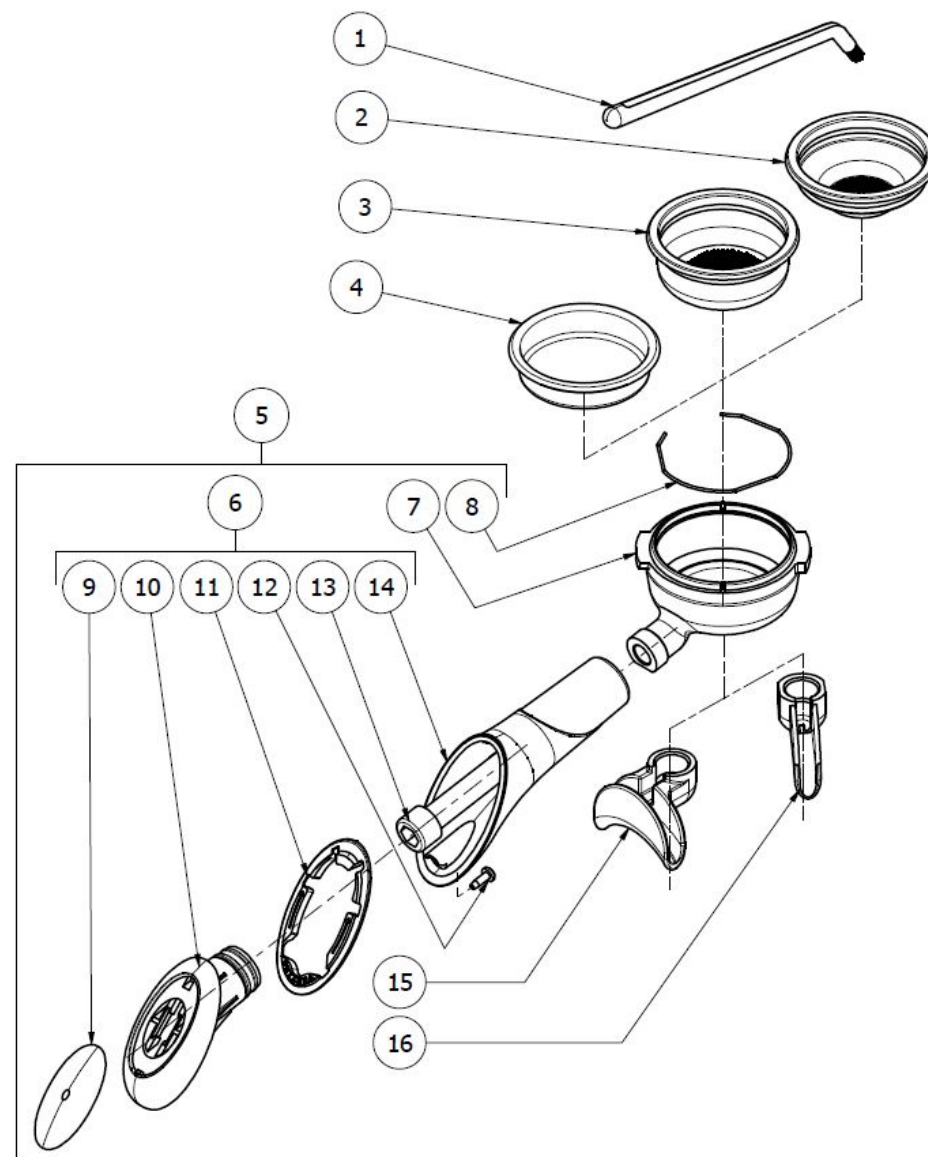

BEZZERA

ARCADIA NEW PID

TABLE 7
ARCADIA PID

POS	CODE	DESCRIPTION
1	7990603	CLEANING BRUSH FOR COFFEE MACHINE
2	5471031.01	FILTER 1 CUP 10 GRAMS
3	5471035	FILTER 2 CUPS 20 GR RIBBED
4	5471038	BLIND FILTER AISI 304
5	5965587.02R	ASSY FILTER-HOLDER 2CUPS BZ W/LOGO
5	5965586.02R	ASSY FILTER-HOLDER 1CUP BZ BEC.50°
6	5978508.02	ASSY HANDLE WITH LOGO VINTAGE
7	5286016TW	FILTERHOLDER TILTED HANDLE BZ GROUP
8	5471527	FILTER-HOLDER SPRING D1.2 AISI 302
9	5371205.01	PLATE WITH LOGO VINTAGE
10	5371204.01	CHROMED PLUG
11	7493021	GASKET FOR LOGO HANDLE
12	7809810	SCREW PLAS FIX 45 TC POZI D.3,5X10
13	7816026	SCREW TCEI M12X60
14	5371203	HANDLE
15	7305007TW	SPOUT 2 WAYS WITHOUT PB+PWP
16	7305006TW	SPOUT 1 WAY S/PB+PWP

BEZZERA

ARCADIA NEW PID

TABLE 7
ARCADIA PID