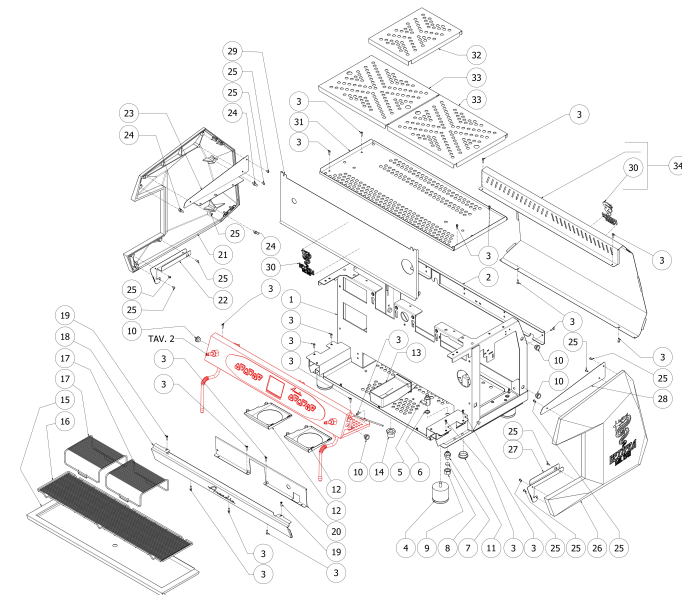

BEZZERA

ARCADIA NEW PID

TABLE 1
ARCADIA PID

POS	CODE	DESCRIPTION
34	5095258YIR	WHITE BACK SIDE PANEL 3GR W/SKYLINE W/LOGO
34	5095257YVR	GREEN BACK SIDE PANEL 1GR W/SKYLINE W/LOGO
34	5095256YVR	GREEN BACK SIDE PANEL 2GR W/SKYLINE W/LOGO
34	5095258YVR	GREEN BACK SIDE PANEL 3GR W/SKYLINE W/LOGO

BEZZERA

ARCADIA NEW PID

TABLE 1
ARCADIA PID