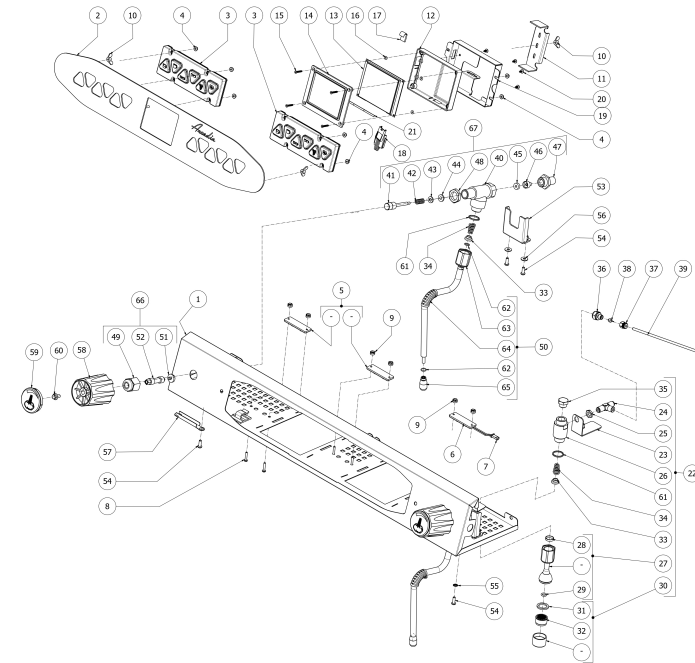

BEZZERA

ARCADIA NEW PID

TABLE 2
ARCADIA PID

POS	CODE	DESCRIPTION
57	5053067LW	REGULATION TAP COVER
58	5371816	HANDLE D54 MATT BLACK K30
59	5373932CM	STEAM CAP D45 CHROMED
60	7819920	SCREWS TE M5X10 C/KNURLED STAINLESS
61	5494021	NUT GASKET PTFE H=1,5
62	7496095	OR GASKET 6X1.2 EPDM70
63	5221872.01	LOOSEN NUT 3/8"G H25 AISI303
64	7371004	STEAM PIPE PROTECTION
65	7305022R	TERMINAL STEAM 4 HOLE Ø1,2
66	5964097	ASSY TAP ROD ARCADIA
67	5964104	ASSY TAP 3/8"G D26/22

BEZZERA

ARCADIA NEW PID

TABLE 2
ARCADIA PID