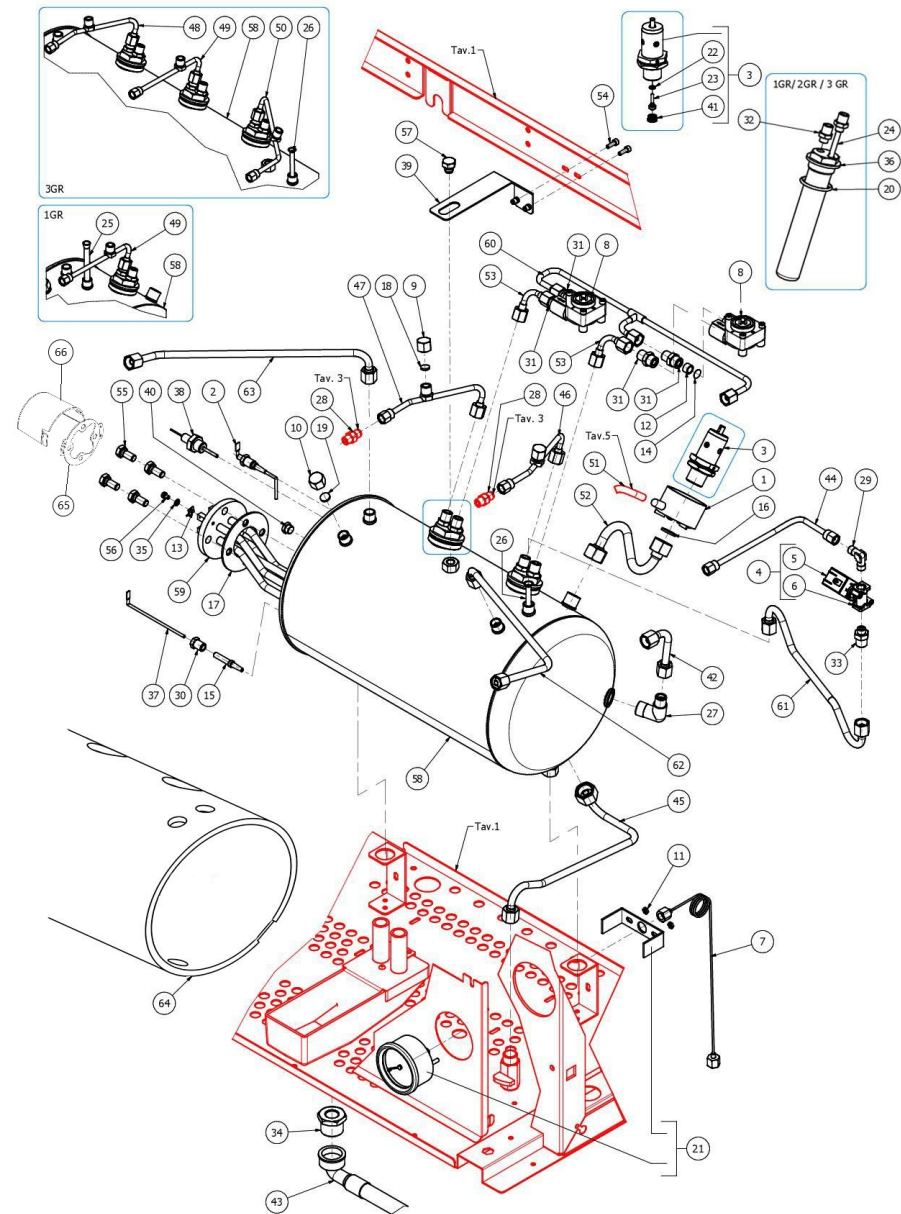

BEZZERA

ARCADIA NEW PID

TABLE 4
ARCADIA PID

POS	CODE	DESCRIPTION
58	5321025.01BL	BOILER 2GR WITH EXCHANGER D28 BRILL
58	5321522.01BL	ARCADIA BOILER 3GR. W/EXCHANGER
59	5722241.02AL	HEATING ELEMENT 220/240V-1850/2200W
59	5722248.02AL	HEATING ELEMENT 220V 4500W
59	5722243.02AL	HEATING ELEMENT 220/240V-4600/5450W
60	5162484LL	TUBE COLL.VOLUMETRIC COUNTER 1GR.
60	5162486LL	TUBE COLL.VOLUMETRIC COUNTER 2GR.
60	5162487LL	TUBE COLL.VOLUMETRIC COUNTER 3GR.
61	5163370LL	TUBE EV.WATER ARCADIA 1GR.
61	5163356LL	TUBE EV.WATER ARCADIA 2/3GR.
62	5163376LL-AL	STEAM TUBE RIGHT ARCADIA PID
62	5163360.01LL	STEAM TUBE RIGHT ARCADIA 2/3 GR.
63	5163365LL	LEFT STEAM HOSE 1GR ARCADIA
63	5163359LL	STEAM TUBE LEFT ARCADIA 2GR.
63	5163367LL	STEAM TUBE LEFT ARCADIA 3GR.
64	9991032	BOILER 1GR COVER
64	9991033	BOILER 2GR COVER
64	9991034	BOILER 3GR COVER
65	5058478	SUPPORT COVER HEATING ELEMENT
66	5373109	COVER HEATING ELEMENT CONTACTS

BEZZERA

ARCADIA NEW PID

TABLE 4
ARCADIA PID