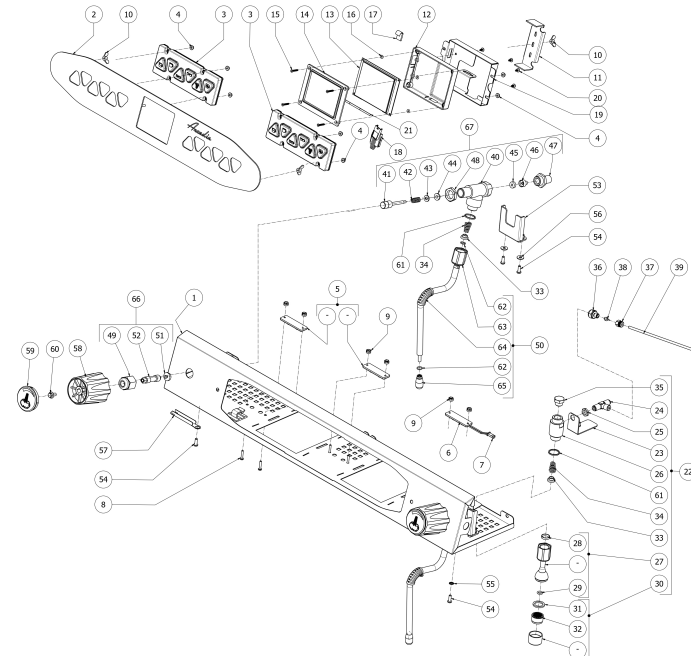

BEZZERA

ARCADIA NEW PID

TABLE 2
ARCADIA PID

BEZZERA

ARCADIA NEW PID

TABLE 2
ARCADIA PID

POS	CODE	DESCRIPTION
27	5966568	WATER TUBE LINEAR SPHERE 14,3
28	5494020	GLOBE GASKET 14.3 PTFE
29	7496084	GASKET OR D6,4X1,9 NBR70
30	5226601TW	WATER HOSE TERMINAL
31	5493003	GASKET D20.5X15 H1.5 NBR 70SH
32	5471037	ACETALIC AIR FILTER
33	5190501	CUP FOR FITTING PTFE/GLASS
34	5471532.01	SPRING FOR ARTICULATION
35	5226405AL	PLUG 1/4
36	7303064TR	STRAIGHT FITTING BODY F1/8
37	7303059	NUT
38	7303060	OGIVE FOR FITTING 1/8"
39	5194634	TUBE PTFE 4X180
40	5283058AL	TAP BODY 3/8
41	5260205DL	SHAFT D12X60,5 AISI303
42	5471513	SPRING D8 H17 AISI302
43	5261801	WASHER D11
44	5494004	GASKET D12 X 6 PTFE GRAPHITIZED
45	5496042	GASKET D11X4X4 EPT 70
46	5224603AL	GASKET HOLDER D12X12 OT57USA
47	5225309.01AL	FITTING M13X3/8
48	5221826	NUT 3/8
49	5221882CM	CHROMED LOCKING NUT 3/8
50	7479993.03	STEAM TUBE 4 HOLES
51	5260600	STUD
52	5220415.01	TAP AUCTION
53	5058479LL	STEAM TAP SUPPORT W/COMPASSES
54	7819901	SCREW TBEI M4X12 ISO 7380 A2 INOX
55	7814001	WASHER D4 DIN 6798A A2
56	7815005	FLAT WASHER D4.5X12 A2 AISI304

BEZZERA

ARCADIA NEW PID

TABLE 2
ARCADIA PID

BEZZERA

ARCADIA NEW PID

TABLE 2
ARCADIA PID

POS	CODE	DESCRIPTION
57	5053067LW	REGULATION TAP COVER
58	5371816	HANDLE D54 MATT BLACK K30
59	5373932CM	STEAM CAP D45 CHROMED
60	7819920	SCREWS TE M5X10 C/KNURLED STAINLESS
61	5494021	NUT GASKET PTFE H=1,5
62	7496095	OR GASKET 6X1.2 EPDM70
63	5221872.01	LOOSEN NUT 3/8"G H25 AISI303
64	7371004	STEAM PIPE PROTECTION
65	7305022R	TERMINAL STEAM 4 HOLE Ø1,2
66	5964097	ASSY TAP ROD ARCADIA
67	5964104	ASSY TAP 3/8"G D26/22