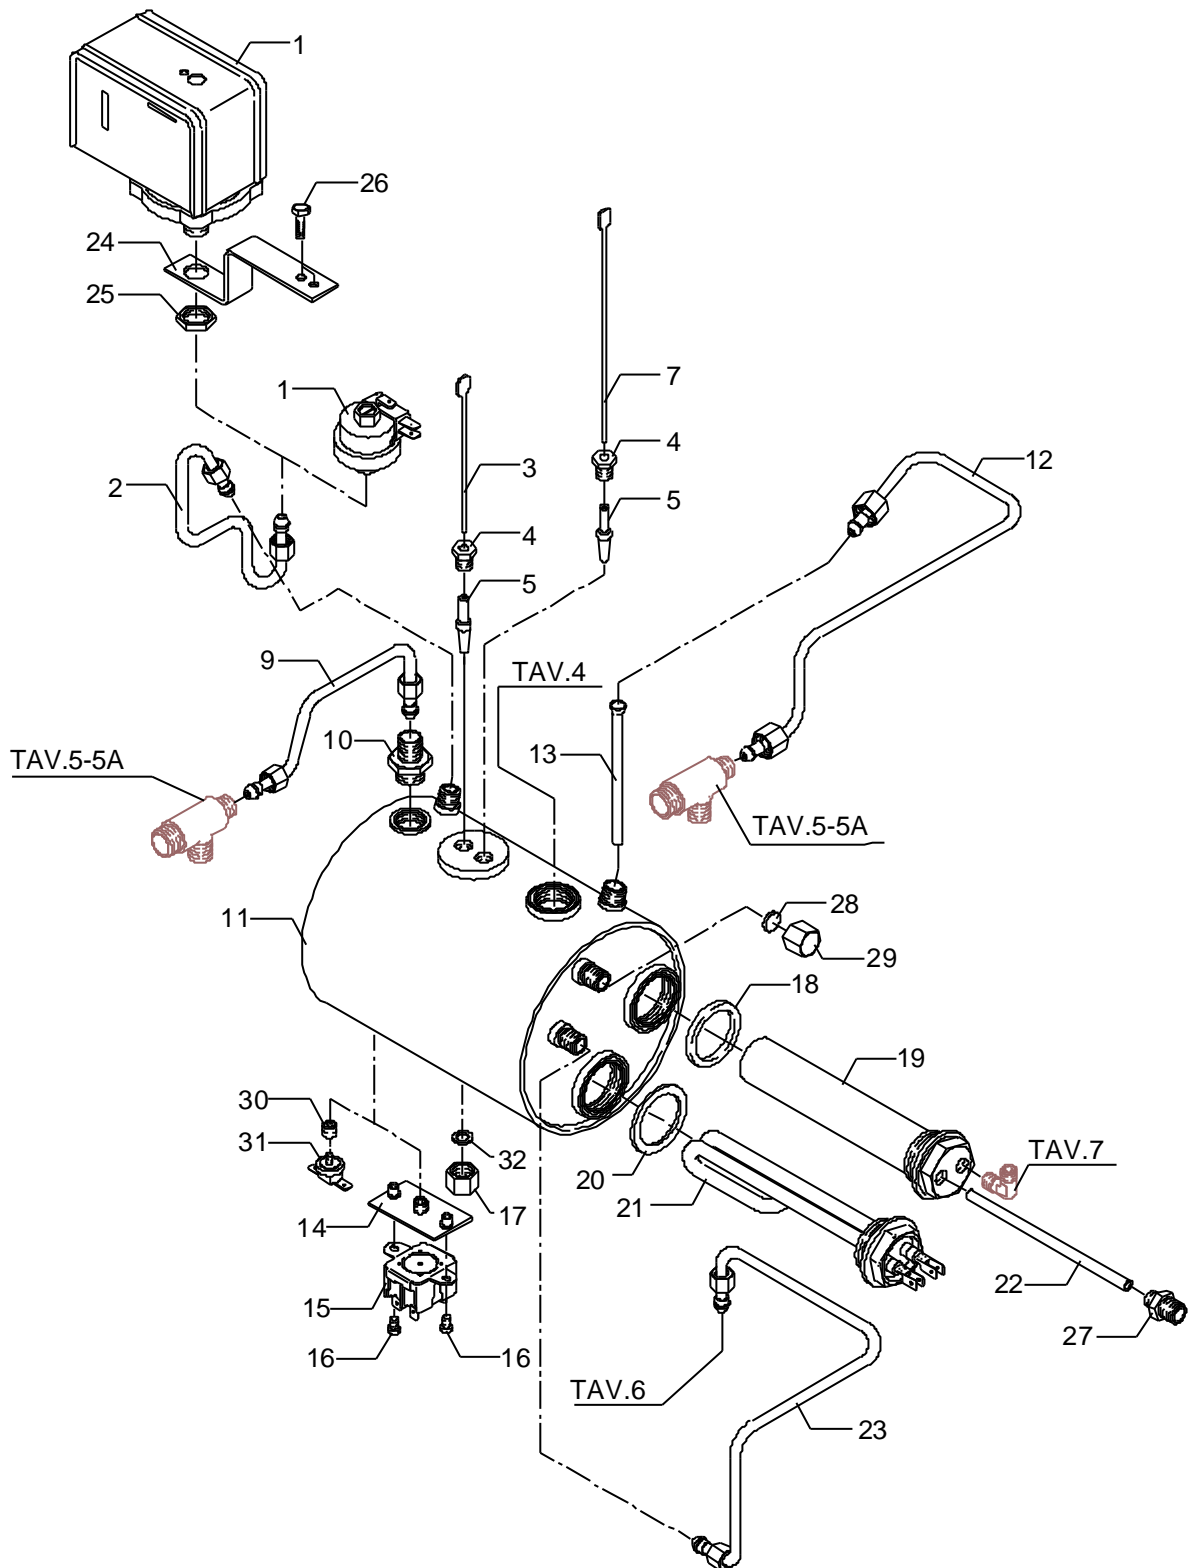

POS	DESCRIPTION	CODE	REFERENCE
1	PRESSOSTAT 1/4"G 1.2 BAR (FROM 22/04/04)	7433011	-
1	PRESSOSTAT XP/100 1/4"G CALIBRATION 1 BAR STANDARD (FROM 22/04/04)	7433002	J 886
1	PRESSOSTAT SIRAI P302/6 (UP TO 21/04/04)	7433001	U/5 2343
2	COMPLETE HOSE FOR PRESSOSTAT	5162043LL	BZ 105
3	LEVEL PROBE D3 X 80 X 6.3	5265819	Y/10 2393
4	STRAIGHT FITTING M10 OT	5225205	Y 2257/2
5	PROBE SHEATH D8 X 45 HOLE D3 PTFE	5192001	Y/5 2383/A
7	MINIMUM LEVEL PROBE D3 X 110 X 4.8	5265812	Y/10 2424
9	COMPLETE HOSE FOR STEAM TAP	5162044LL	BZ 122
10	STRAIGHT FITTING 3/8"G X M13 ES.22 H30 OT	5302005	F 654
11	ASSEMBLY BOILER POLISHED	5320501BL	BZ 142
12	COMPLETE HOSE FOR WATER TAP	5162045LL	BZ 215
13	SUCTION HOSE L=100MM PTFE	5192306	BZ 214
14	COMPLETE THERMIC SAFETY DEVICE SUPPORT	5058408LL	BZ 221
15	THERMIC SAFETY DEVICE 250V 115°C	7634813	-
16	SCREW TCEI M4 X 6 UNI5931 A2	7816017	F 1219
17	CAP NUT M13X1	5221840	F 639/B
18	GASKET D32 X 3 BRASS	5495007	-
19	ASSEMBLY EXCHANGER HOSE POLISHED	5329005.01BL	LI 72
20	GASKET D42 X 32 X 2 ASBESTOS FREE	5492004	T 1504
21	HEATING ELEMENT 1350W 110/120V (UP TO 18.04.07)	5721104	T/9 1530/110
21	HEATING ELEMENT 1350 110V (FROM 19.04.07)	5721127	-
21	HEATING ELEMENT 1350W 220/230V	5722207	T/9 1530/220
21	HEATING ELEMENT 1350W 240V	5722405	T/9 1530/240
21	HEATING ELEMENT 1250/1450W 220/240V	5722240	-
22	SUCTION HOSE D6 L=130MM PTFE	5192301	-
23	COMPLETE HOSE FOR WATER BOILER LOAD	5162046LL	BZ 134
24	PRESSOSTAT SUPPORT (UP TO 21/04/04)	5058415LW	BZ 40007
25	NUT 1/4"G H5 OT (UP TO 21/04/04)	5221821	T 1498
26	SCREW TE M4X10 UNI 5739 A2 (UP TO 21/04/04)	7816404	F 1376
27	STRAIGHT FITTING 1/8"G X M12 OT	5302006	F 1471
28	GASKET D10.5 X 2	5492008	F 781
29	CAP NUT M12	5221813	F 637/A
30	DOWEL M8 X 6 HOLE M4 OT	5227007	F1515
31	THERMIC SAFETY DEVICE 250V 125°C AUTOMATIC	7634801	BZ 200
32	GASKET D11.5 X 2	5492020	-

Mod. BZ35R DE
BZ35R DE - MG
BZ35R PM - MG