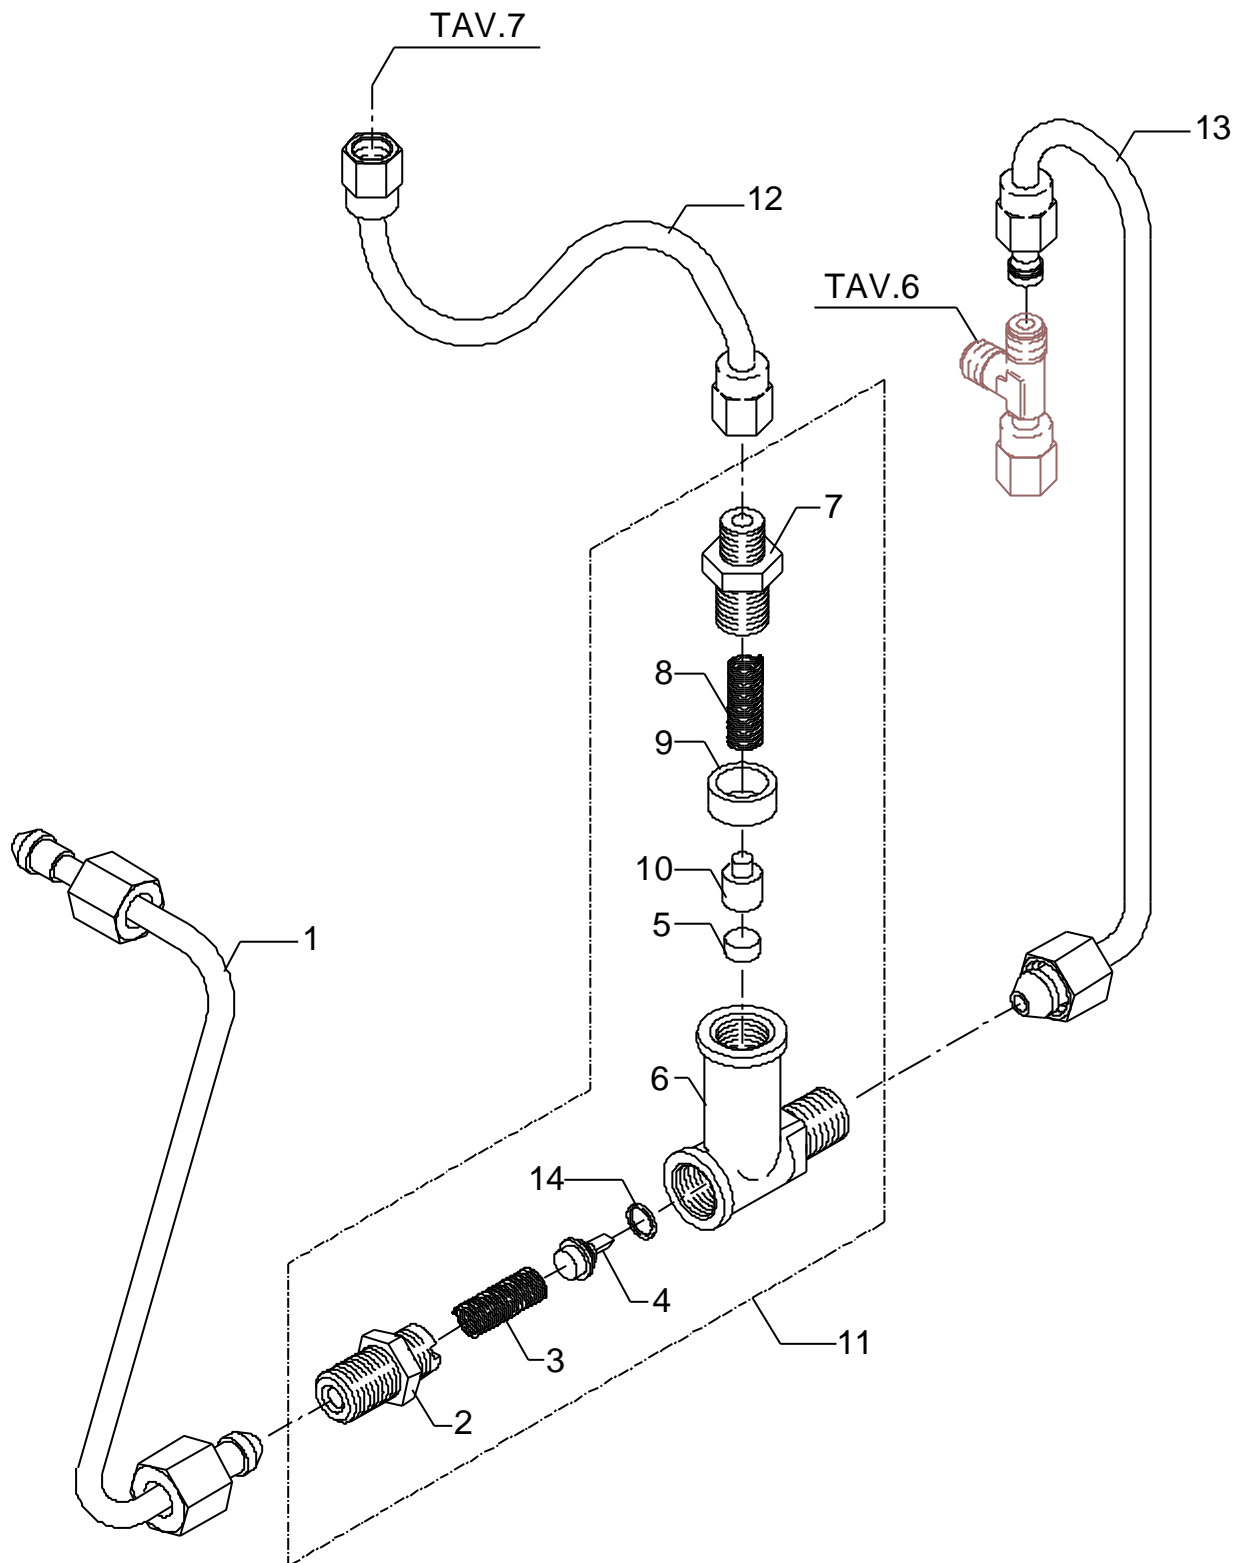

POS	DESCRIPTION	CODE	REFERENCE
1	COMPLETE SURPRESSION VALVE HOSE	5162041LL	BZ 176
2	STRAIGHT FITTING 1/4"G ES.16 H29.5 OT	5302028	F 1461
3	CALIBRATED SPRING D0.45 H22 AISI 302	5471505	X/1 2222
4	GASKET-HOLDER	5224615	-
5	GASKET D8 X 4 EPT 70SH	5493001	M/9 2463EP
6	SURPRESSION VALVE BODY	5283040	-
7	STRAIGHT FITTING 1/8"G X M12 H29 OT	5302016	F 746
8	CALIBRATED SPRING D1 H26 AISI 302	5471506.01	-
9	SPACER D16 H12.2	5222201	-
10	GASKET-HOLDER D5.3	5224609	X/1 2225
11	ASSEMBLY COMPLETE SURPRESSION VALVE	5965025.01	BZ 40011
12	COMPLETE SURPRESSION VALVE HOSE	5194508LL	BZ 177
13	COMPLETE SURPRESSION VALVE HOSE	5162042LL	-
14	OR GASKET 105 VITON	7496018	C 311