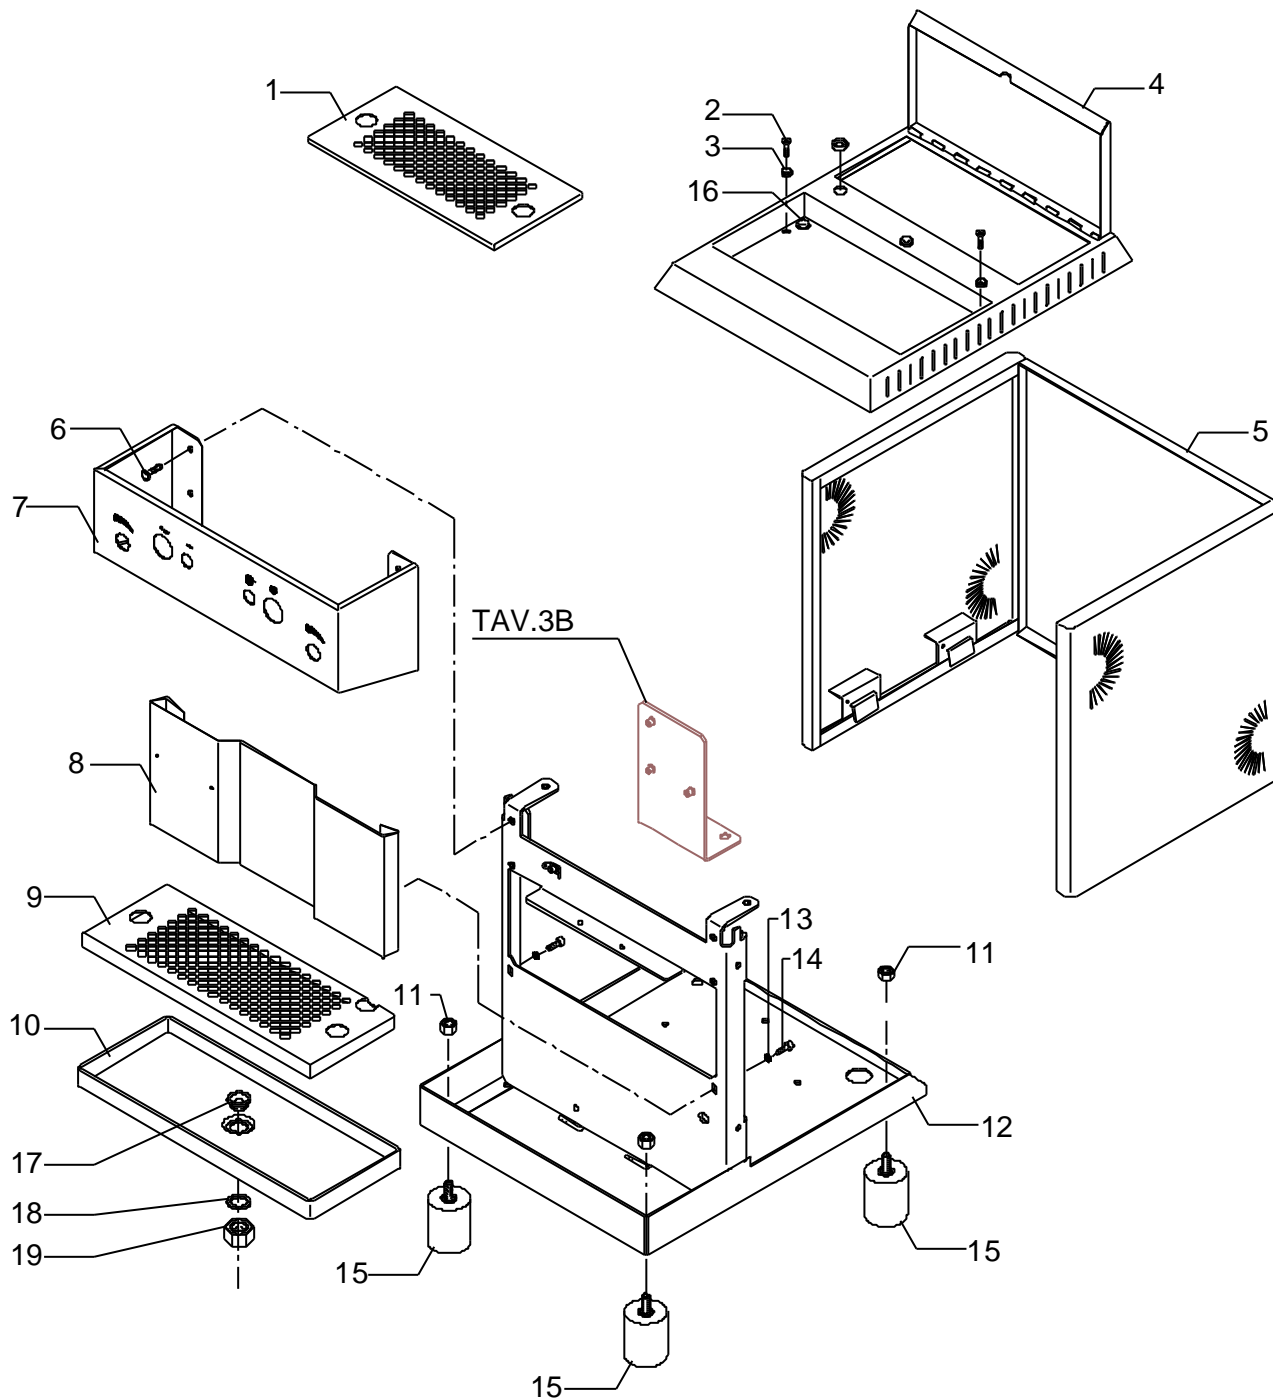

BEZZERA
dal 1901

Tav. 01B

POS	DESCRIPTION	CODE	REFERENCE
1	CUPS-HEATER GRID	5076314LW	-
2	SCREW TPS M4 X 16	7817801	F 1599
3	WASHER FOR SPRING D4 H3 OT NICKEL-PLATED	5221846	N 1221
4	COMPLETE CUPS-HEATER	5344028	-
5	ASSEMBLY BODY WHITE	5344001YE	BZ 157
5	ASSEMBLY BODY STAINLESS STEEL SATINED	5344004	-
5	ASSEMBLY BODY STAINLESS STEEL SATINED	5344022	-
5	ASSEMBLY BODY STAINLESS STEEL SATINED	5344006	-
5	ASSEMBLY BODY BLACK	5344001VM	BZ 157
5	ASSEMBLY BODY BLACK	5344021VM	-
5	ASSEMBLY BODY BLACK	5344020VM	-
5	ASSEMBLY BODY RED RAL 3000	5344001VT	BZ 157
5	ASSEMBLY BODY RED RAL 3000	5344021VT	-
5	ASSEMBLY BODY RED RAL 3000	5344020VT	-
5	ASSEMBLY BODY RED RAL 3005	5344001YA	BZ 157
5	ASSEMBLY BODY RED RAL 3005	5344021YA	-
5	ASSEMBLY BODY RED RAL 3005	5344020YA	-
6	SCREW TE M4X10 UNI 5739 A2	7816404	F 1376
7	WORKING FRONTAL PANEL SILCKSCREENED DE	5074327SG	BZ 42/17
8	GROUP FRONTAL	5074209LL	BZ 217
8	GROUP FRONTAL	5074330LL	-
9	DRIP TRAY GRID	5074544LW	BZ 023
10	DRIP TRAY ABS BLACK	5373604	F 1455
11	NUT M8 UNI 5587 OT	7821401	F 957
12	ASSEMBLY CHASSIS	5344003LL	-
13	NOTCHED WASHER D5 DIN 6798A A2	7814002	F 1344
14	SCREW TCEI M4X16	7816004	GB/1 783
15	FEET D40X50 M8X18.5 RUBBER	7474201	J 385
16	ADHESIVE RUBBER TOP	7999904	J 609
17	FITTING 3/8"	5225230	-
18	GASKET D25 X 17 X 2	5492022	-
19	CAP NUT 3/8"	5221819	-