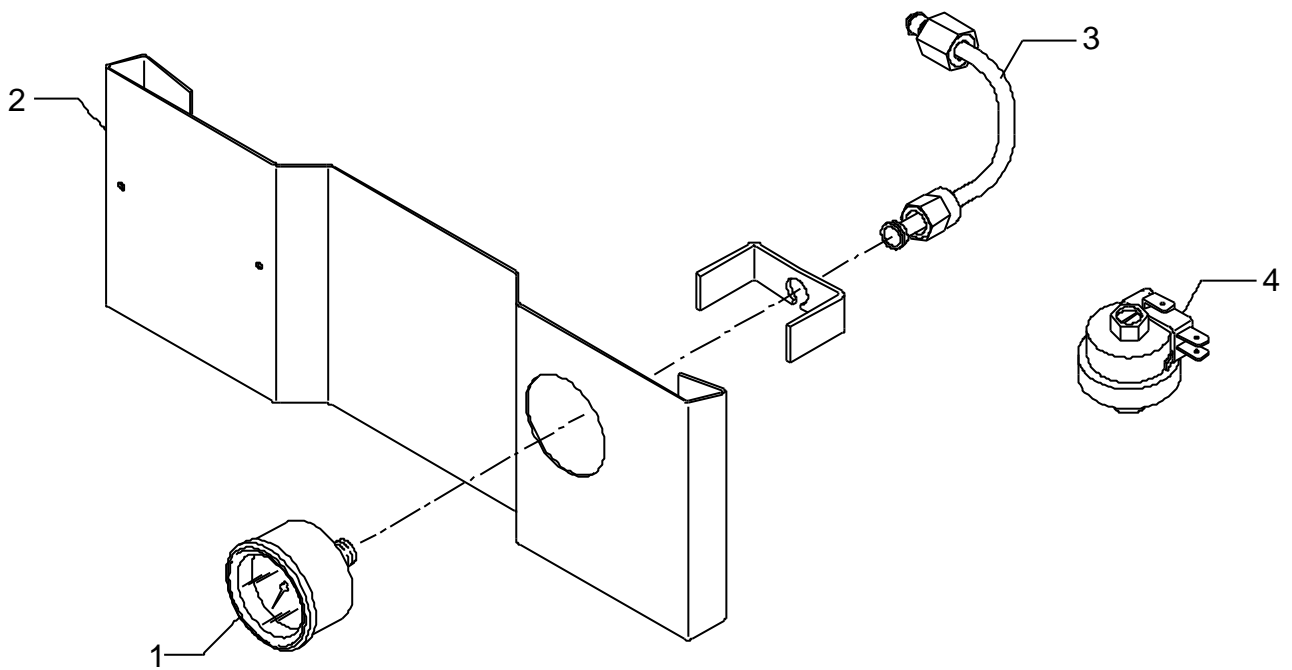

POS	DESCRIPTION	CODE	REFERENCE
1	PRESSURE GAUGE D41 0-2.5 BAR PAINTED	7432501	-
2	GROUP FRONTAL COMPLETE FOR PRESSURE GAUGE	5074206LL	-
3	PRESSURE GAUGE HOSE	5162026LL	-
4	PRESSOSTAT XP/100 1/4"G CALIBRATION 1.2 BAR	7433008	-

Mod. BZ35 DE
BZ35R DE - MG
BZ35 PM - MG

Tav. 10