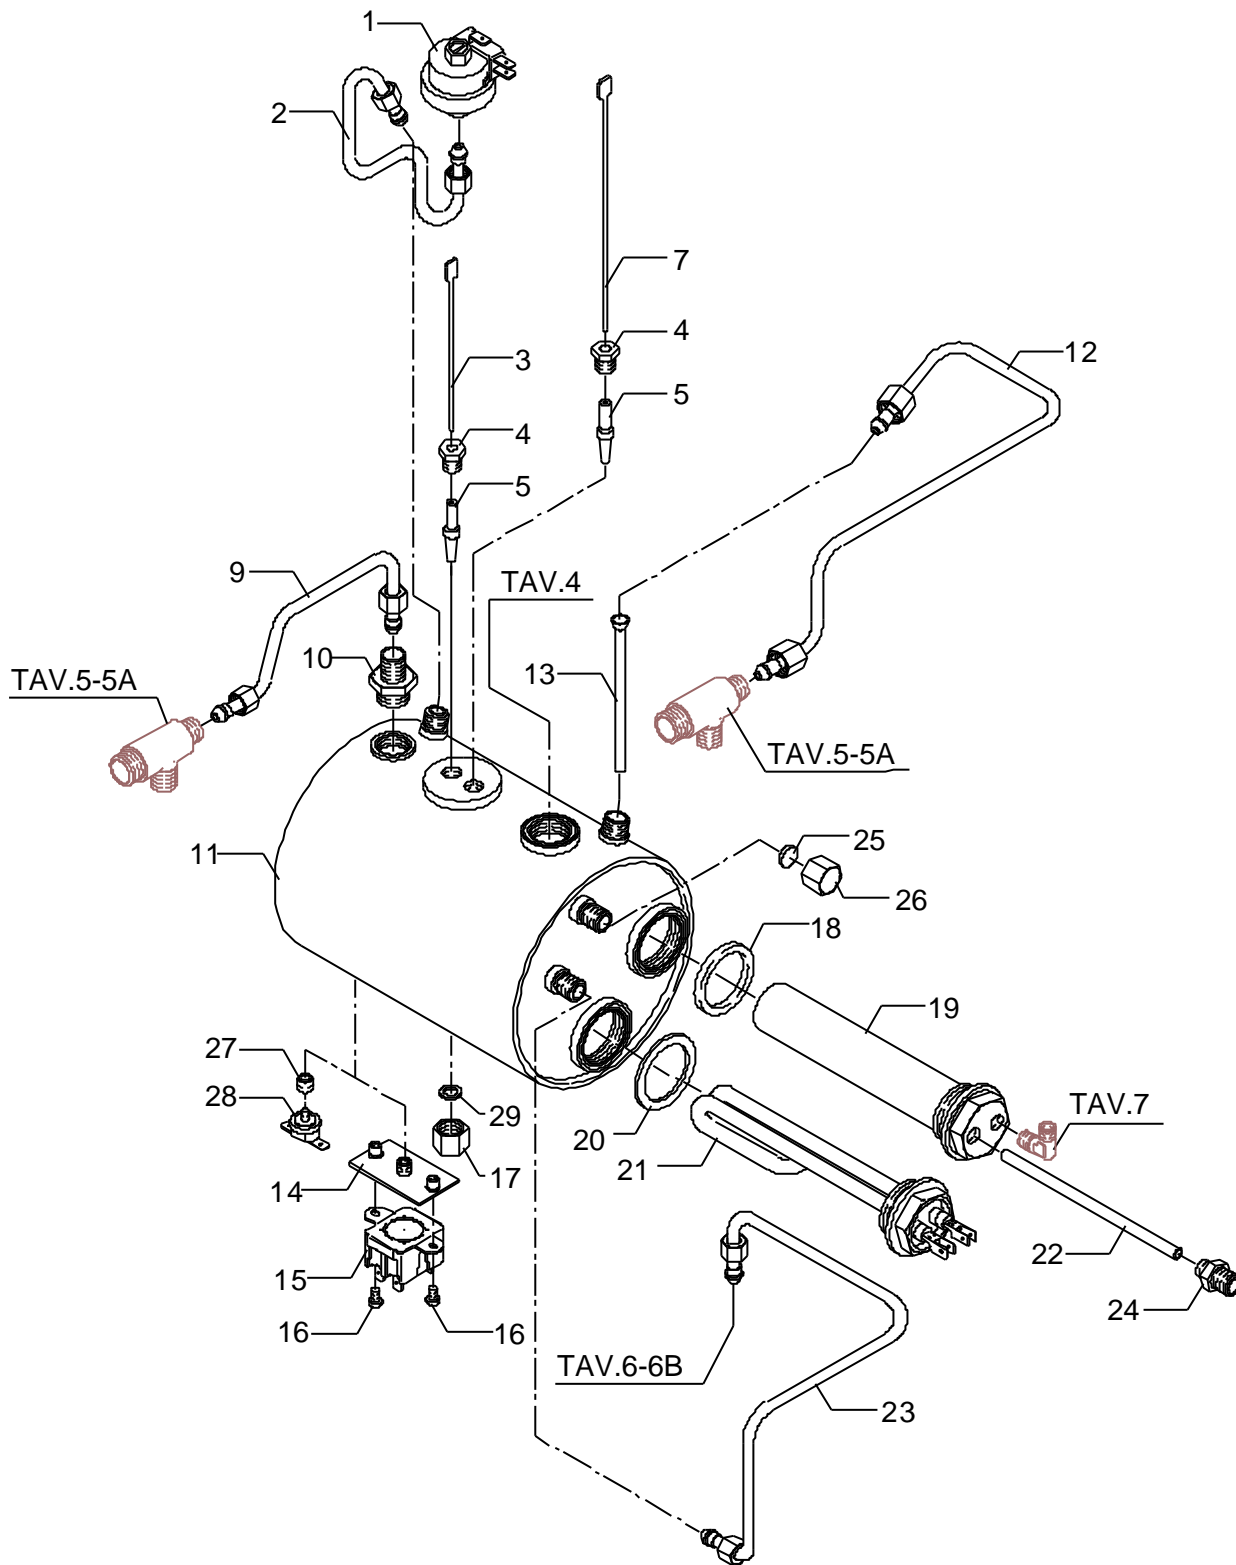

POS	DESCRIPTION	CODE	REFERENCE
1	PRESSOSTAT XP/100 1/4"G CALIBRATION 1.2 BAR	7433008	-
1	PRESSOSTAT XP/100 1/4"G CALIBRATION 1 BAR (STANDARD)	7433002	J 886
2	COMPLETE HOSE FOR PRESSOSTAT	5162043LL	BZ 105
3	LEVEL PROBE D3 X 80 X 6.3	5265819	Y/10 2393
4	STRAIGHT FITTING M10 OT	5225205	Y 2257/2
5	PROBE SHEATH D8 X 45 HOLE D3 PTFE	5192001	Y/5 2383/A
7	MINIMUM LEVEL PROBE D3 X 110 X 4.8	5265812	Y/10 2424
9	COMPLETE HOSE FOR STEAM TAP	5162044LL	BZ 122
10	STRAIGHT FITTING 3/8"G X M13 ES.22 H30 OT	5302005	F 654
11	ASSEMBLY BOILER POLISHED	5320501BL	BZ 142
12	COMPLETE HOSE FOR WATER TAP	5162045LL	BZ 215
13	SUCTION HOSE L=100MM PTFE	5192306	BZ 214
14	COMPLETE THERMIC SAFETY DEVICE SUPPORT	5058408LL	BZ 221
15	THERMIC SAFETY DEVICE 250V 115°C	7634813	-
16	SCREW TCEI M4 X 6 UNI5931 A2	7816017	-
17	CAP NUT M13X1	5221840	F 639/B
18	GASKET D32 X 3 BRASS	5495007	-
19	ASSEMBLY EXCHANGER HOSE POLISHED	5329005.01BL	LI 72
20	GASKET D42 X 32 X 2 ASBESTOS FREE	5492004	T 1504
21	HEATING ELEMENT 1350W 110/120V (UP TO 18.04.07)	5721104	T/9 1530/110
21	HEATING ELEMENT 1350 110V (FROM 19.04.07)	5721127	-
21	HEATING ELEMENT 1250/1450W 220/240V	5722240	-
21	HEATING ELEMENT 1350W 240V	5722405	T/9 1530/240
22	SUCTION HOSE D6 L=130MM PTFE	5192301	-
23	COMPLETE HOSE FOR WATER BOILER LOAD	5162046LL	BZ 134
24	STRAIGHT FITTING 1/8"G X M12 OT	5302006	F 1471
25	GASKET D10.5 X 2	5492008	F 781
26	CAP NUT M12	5221813	F 637/A
27	DOWEL M8 X 6 HOLE M4 OT	5227007	F1515
28	THERMIC SAFETY DEVICE 250V 125°C AUTOMATIC	7634801	BZ 200
29	GASKET D11.5 X 2	5492020	-

Mod. BZ35R DE
BZ35R DE - MG
BZ35R PM - MG

Tav. 02