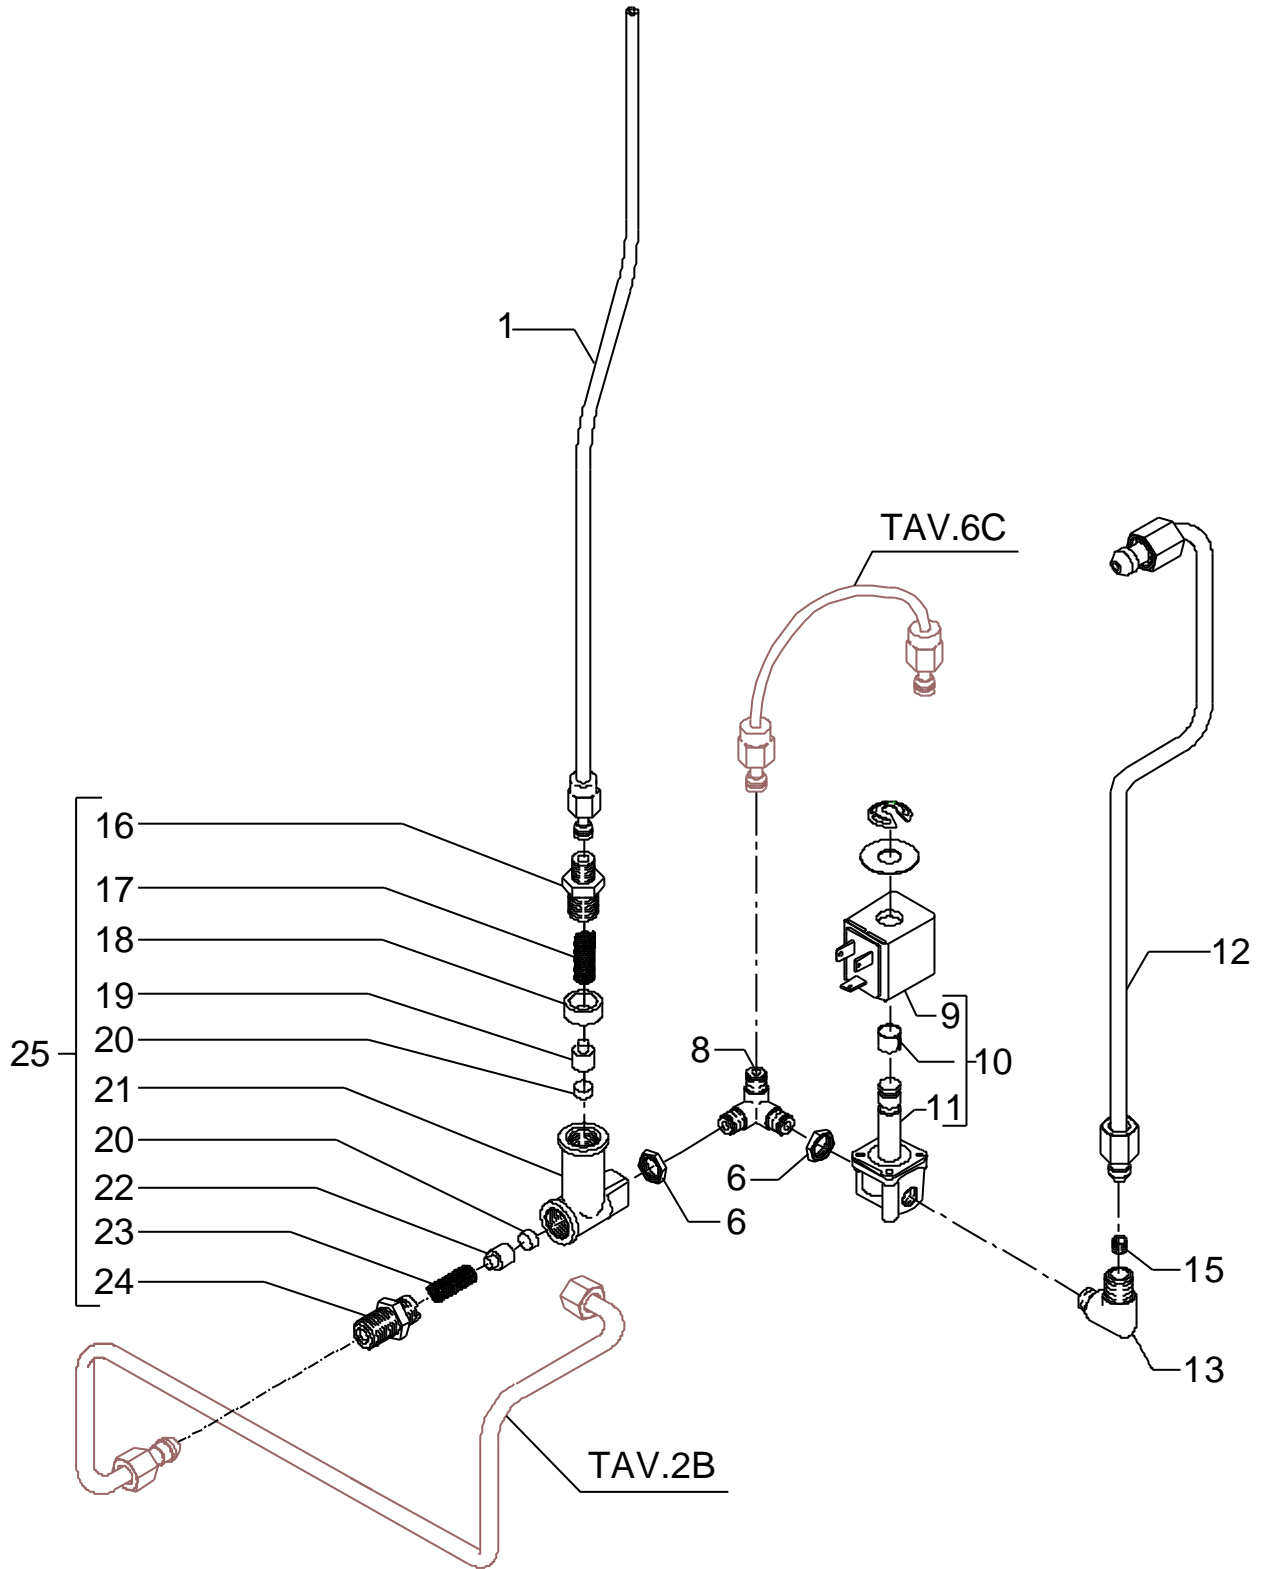

POS	DESCRIPTION	CODE	REFERENCE
1	DRAIN HOSE L=700MM SILICONE	5194542LL	-
6	NUT 1/8"G H3	5221844	-
8	FITTING 3 WAY 1/8"G OT	7304505	F 1140
9	SOLENOID VALVE COIL 110V SIRAI	7630301	-
9	SOLENOID VALVE COIL 220/230V SIRAI	7630303	-
9	SOLENOID VALVE COIL 240V SIRAI	7630304	-
9	SOLENOID VALVE COIL 110V PARKER	7630327	-
9	SOLENOID VALVE COIL 220/230V PARKER	7630328	-
9	SOLENOID VALVE COIL 240V PARKER	7630329	-
10	SOLENOID VALVE 2 WAY 115V PARKER (FROM 12/06)	7701111	-
10	SOLENOID VALVE 2 WAY 230V PARKER (FROM 07/06)	7702310	-
10	SOLENOID VALVE 2 WAY 240V PARKER (FROM 04/07)	7702409	-
11	SOLENOID VALVE WITHOUT COIL SIRAI	7703009	-
12	BOILER LOAD HOSE	5162245LL	-
13	UNION ELBOW 1/8"G X M12 OT	5301504	F 1112
15	JET M6 X 6 HOLE D1	5223004	-
16	STRAIGHT FITTING 1/8"XM12	5302016	-
17	SPRING D1.2 H26 AISI302	5471506.01	-
18	SPACER D16X12.2 H6.7 OT	5222201	-
19	GASKET-HOLDER D5.3	5224609	-
20	GASKET D8X4 EPT 70SH	5493001	-
21	SURPRESSION VALVE BODY BZ02/99 (R)	5283027R	-
22	GASKET-HOLDER D6.2 OT	5224610	-
23	SPRING D0.45 H22 AISI302	5471505	-
24	STRAIGHT FITTING M12	5302017	-
25	ASSEMBLY SURPRESSION VALVE	5965036.01	-