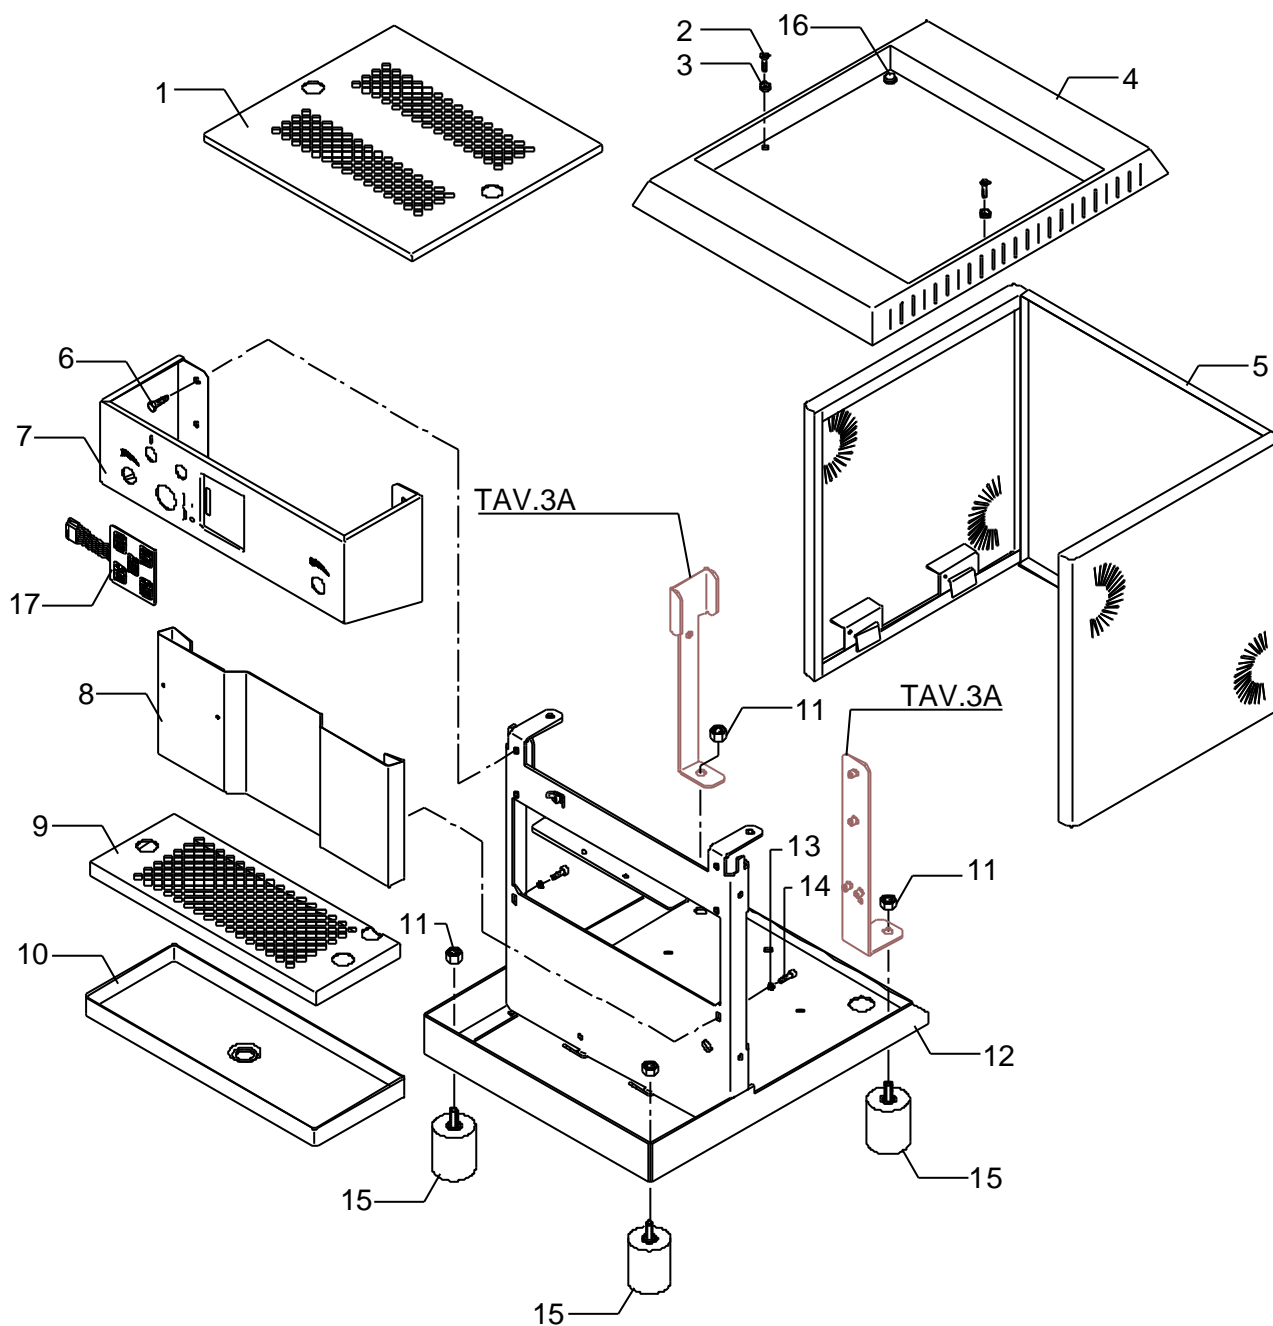

POS	DESCRIPTION	CODE	REFERENCE
1	CUPS-HEATER GRID	5076312LW	BZ 159
2	SCREW TPS M4 X 16	7817801	F 1599
3	WASHER FOR SPRING D4 H3 OT NICKEL-PLATED	5221846	N 1221
4	COMPLETE CUPS-HEATER	5344002	BZ 158
5	ASSEMBLY BODY WHITE	5344001YE	BZ 157
5	ASSEMBLY BODY STAINLESS STEEL SATINED	5344004	-
5	ASSEMBLY BODY STAINLESS STEEL SATINED	5344022	-
5	ASSEMBLY BODY STAINLESS STEEL SATINED	5344006	-
5	ASSEMBLY BODY BLACK	5344001VM	BZ 157
5	ASSEMBLY BODY BLACK	5344021VM	-
5	ASSEMBLY BODY BLACK	5344020VM	-
5	ASSEMBLY BODY RED RAL 3000	5344001VT	BZ 157
5	ASSEMBLY BODY RED RAL 3000	5344021VT	-
5	ASSEMBLY BODY RED RAL 3000	5344020VT	-
5	ASSEMBLY BODY RED RAL 3005	5344001YA	BZ 157
5	ASSEMBLY BODY RED RAL 3005	5344021YA	-
5	ASSEMBLY BODY RED RAL 3005	5344020YA	-
6	SCREW TE M4X10 UNI 5739 A2	7816404	F 1376
7	WORKING FRONTAL PANEL WITH DIAPHRAGM	5074327SG	BZ 42/17
8	GROUP FRONTAL	5074209LL	BZ 217
8	GROUP FRONTAL	5074330LL	-
9	DRIP TRAY GRID	5074544LW	BZ 023
10	DRIP TRAY ABS BLACK	5373604	F 1455
11	NUT M8 UNI 5587 OT	7821401	F 957
12	ASSEMBLY CHASSIS	5344003LL	-
13	NOTCHED WASHER D5 DIN 6798A A2	7814002	F 1344
14	SCREW TCEI M4X16	7816004	GB/1 783
15	FEET D40X50 M8X18.5 RUBBER	7474201	J 385
16	ADHESIVE RUBBER TOP	7999904	J 609
17	MEMBRANE 52 X 60	5660506	BZ 002