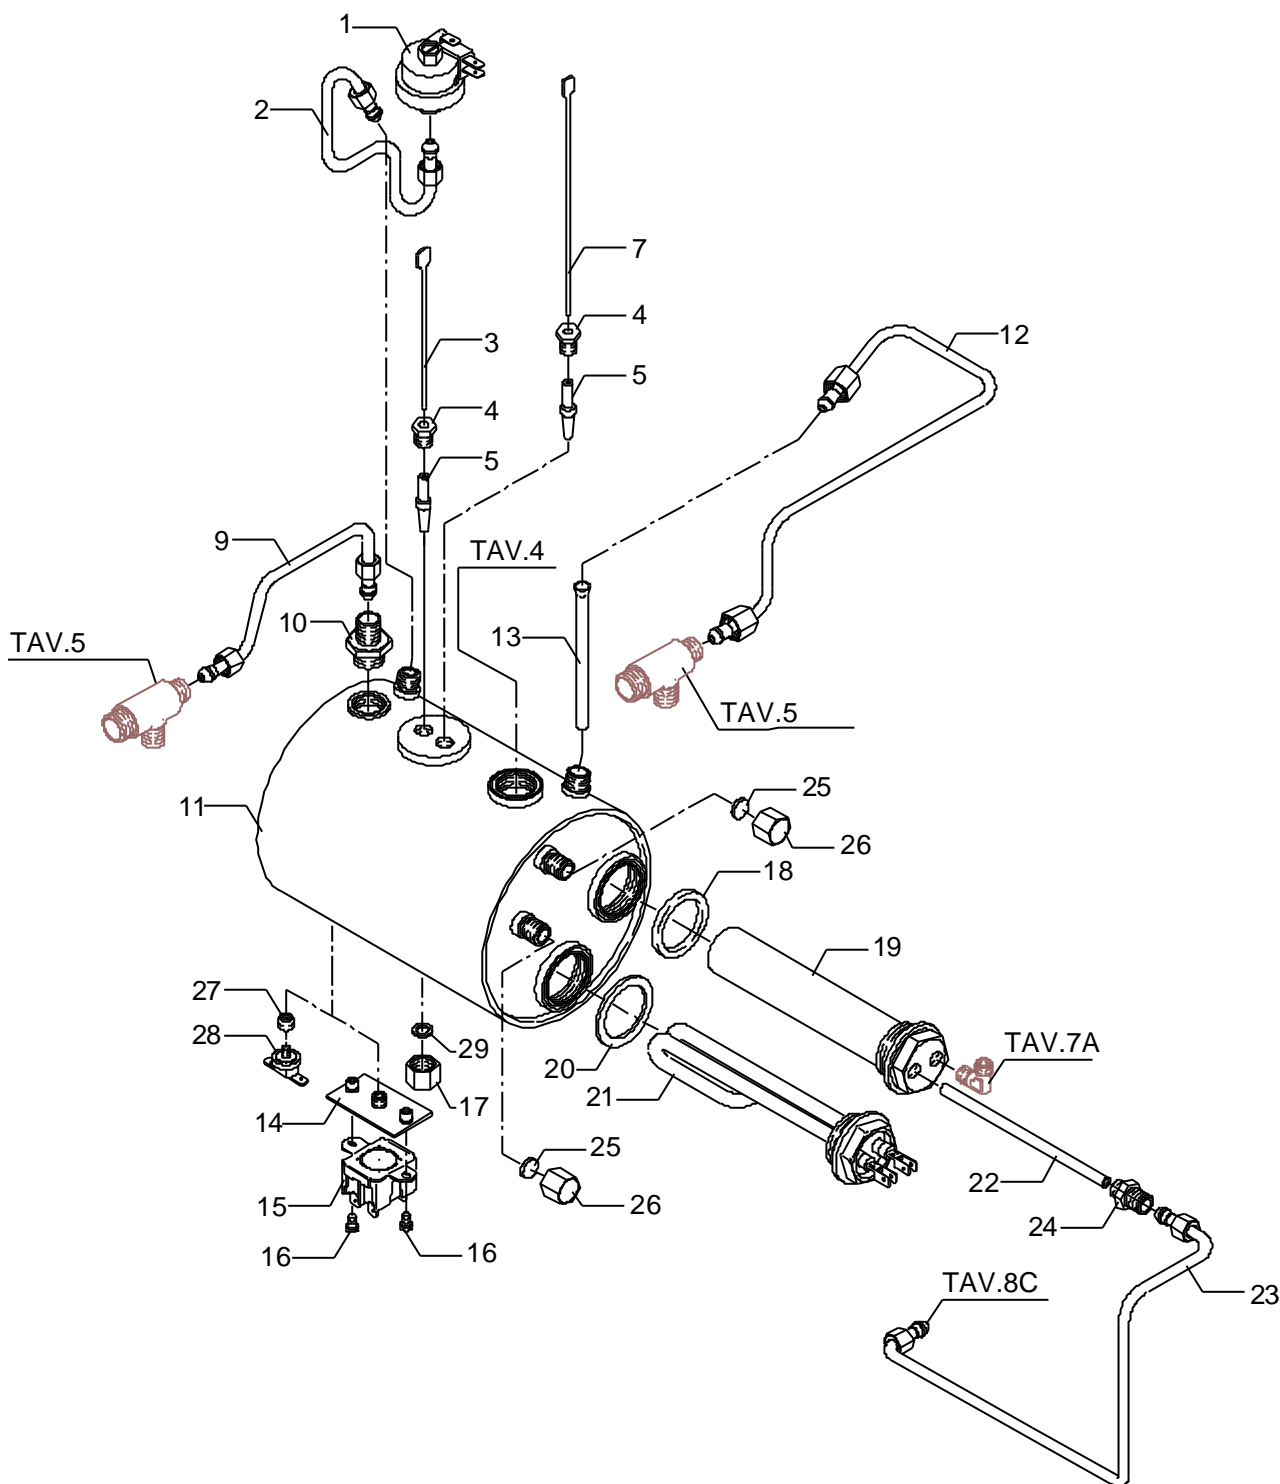

POS	DESCRIPTION	CODE	REFERENCE
1	PRESSOSTAT XP/100 1/4"G CALIBRATION 1.2 BAR	7433008	-
1	PRESSOSTAT XP/100 1/4"G CALIBRATION 1 BAR	7433002	J 886
2	COMPLETE HOSE FOR PRESSOSTAT	5162248LL	-
3	LEVEL PROBE D3 X 80 X 6.3	5265819	Y/10 2393
4	STRAIGHT FITTING M10 OT	5225205	Y 2257/2
5	PROBE SHEATH D8 X 45 HOLE D3 PTFE	5192001	Y/5 2383/A
7	MINIMUM LEVEL PROBE D3 X 110 X 4.8	5265812	Y/10 2424
9	COMPLETE HOSE FOR STEAM TAP	5162044LL	BZ 122
10	STRAIGHT FITTING 3/8"G X M13 ES.22 H30 OT	5302005	F 654
11	ASSEMBLY BOILER POLISHED	5320501BL	BZ 142
12	COMPLETE HOSE FOR WATER TAP	5162247LL	-
13	SUCTION HOSE L=100MM PTFE	5192306	BZ 214
14	COMPLETE THERMIC SAFETY DEVICE SUPPORT	5058408LL	BZ 221
15	THERMIC SAFETY DEVICE 250V 115°C	7634813	-
16	SCREW TCEI M4 X 6 UNI5931 A2	7816017	-
17	CAP NUT M13X1	5221840	F 639/B
18	GASKET D32 X 3 BRASS	5495007	-
19	ASSEMBLY EXCHANGER HOSE POLISHED	5329005.01BL	LI 72
20	GASKET D42 X 32 X 2	5492004	T 1504
21	HEATING ELEMENT 1350W 110/120V (UP TO 18.04.07)	5721104	T/9 1530/110
21	HEATING ELEMENT 1350 110V (FROM 19.04.07)	5721127	-
21	HEATING ELEMENT 1350W 220/230V	5722207	T/9 1530/220
21	HEATING ELEMENT 1350W 240V	5722405	T/9 1530/240
21	HEATING ELEMENT 1250/1450W 220/240V	5722240	-
22	SUCTION HOSE D6 L=130MM PTFE	5192301	-
23	EXCHANGER- SURPRESSION VALVE HOSE	5162246LL	-
24	STRAIGHT FITTING 1/8"G X M12 OT	5302006	F 1471
25	GASKET D10 X 2	5492008	F 781
26	CAP NUT M12	5221813	F 637/A
27	DOWEL M8 X 6 HOLE M4 OT	5227007	F1515
28	MANUAL THERMIC SAFETY DEVICE 250V 125°C	7634801	BZ 200
29	GASKET D11.5 X 2	5492020	-