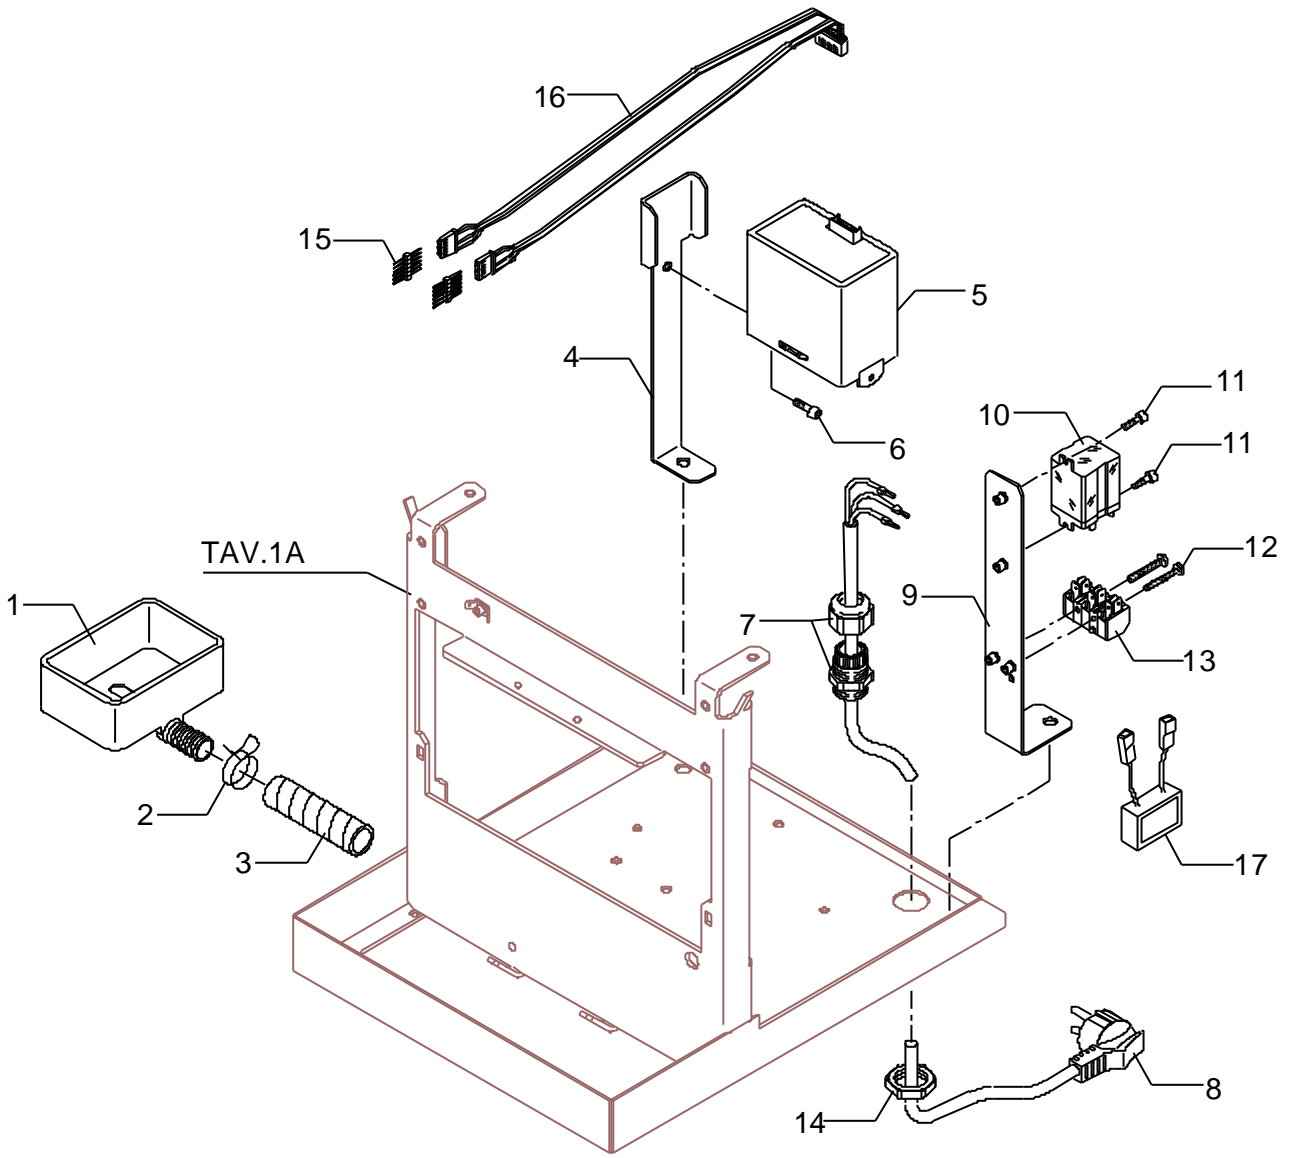

POS	DESCRIPTION	CODE	REFERENCE
1	DRIP TRAY ABS	5373603	F 1565
2	CLAMP D22 FE	7611501	F 1266
3	HOSE D22 L=2MT PLASTIC	7303501	F 1299
4	LEVEL REGULATOR SUPPORT	5058407LL	BZ 219
5	DOSAGE 1GR. FASTON 115V 3 PROBES	7662612	BZ 003/115
5	DOSAGE 1GR FASTON 220/230V 3 PROBES	7662616	BZ 003/220
5	DOSAGE 1GR. FASTON 240 3 PROBES	7662601	BZ 003/240
6	SCREW TCEI M4X16	7816004	GB/1 783
7	CABLE-PRESS PG16 POLYAMIDE	7614001	J 486
7	CABLE-PRESS PG13,5	7614007	-
8	CABLE WITH USA PLUG	7551001	CAVO 21
8	CABLE WITH SHUKO PLUG	7555001	CAVO 27
8	CABLE WITH AUSTRALIAN PLUG	7552001	J 720
8	CABLE WITH ENGLISH PLUG	7554001	J 822
9	COMPLETE RELAY SUPPORT	5038407LL	BZ 103
10	RELAY 16A 110V 2 CONTACTS FASTON (FROM 22/04/04)	7635418	-
10	RELAY 16A 220/230V 2 CONTACTS FASTON (FROM 22/04/04)	7635419	-
10	RELAY 16A 240V 2 CONTACTS FASTON (FROM 22/04/04)	7635420	-
10	RELAY 30A 110V (UP TO 21/04/04)	7635403	VTE 98/110
10	RELAY 30A 220/230V (UP TO 21/04/04)	7635410	VTE 98/230
10	RELAY 30A 240V (UP TO 21/04/04)	7635401	VTE 98/240
11	SCREW TCI M4X10 UNI 6107 OT	7826201	F 1537
12	SCREW TCI M4X30 UNI 6107 OT	7826211	F 1103
13	CLAMP 3 CONTACTS KL24/3	7612503	J 495
14	NUT PG16 POLYAMIDE	7614003	J 487
14	NUT PG13,5 POLYAMIDE	7614006	-
15	STRIP-LINE 7 POLES	7636603	J 671
16	CONNECTING CABLE 8 POLES=0.7 MT	7663559	BZ 001
17	FILTER RC (FROM 22/04/04)	7663005R	-