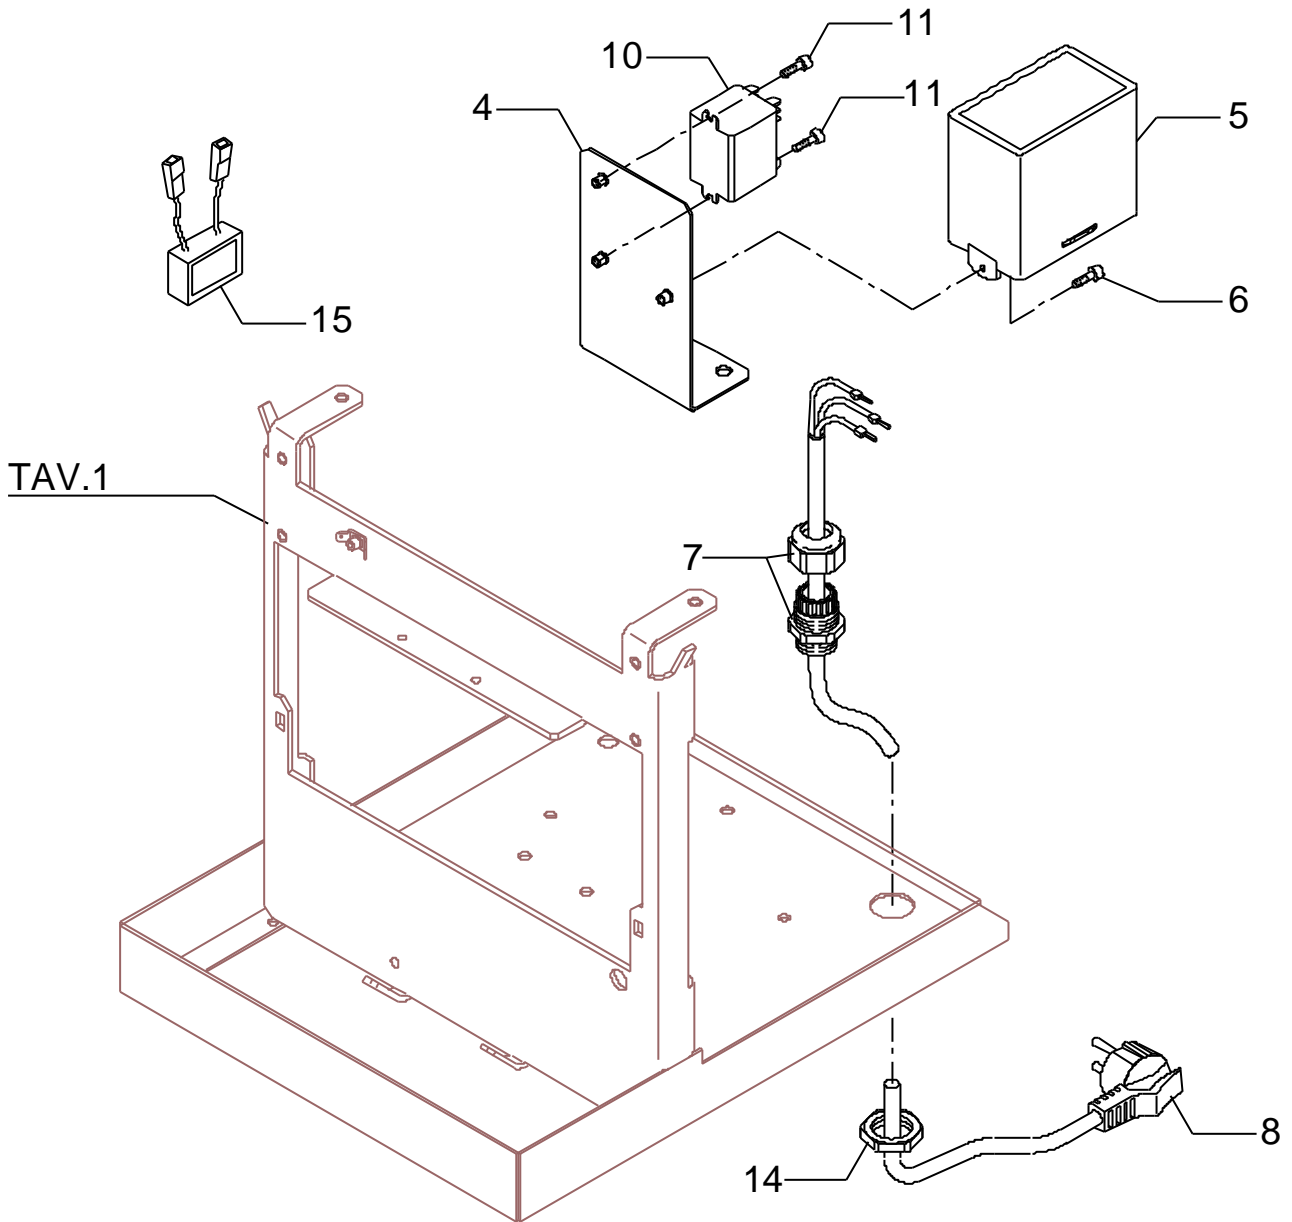

POS	DESCRIPTION	CODE	REFERENCE
4	LEVEL REGULATOR SUPPORT	5038417LL	-
5	LEVEL REGULATOR RL 40 2S 100/110V	7661011	J 519/110
5	LEVEL REGULATOR RL 40 2S 110/120V	7661012	J 519/120
5	LEVEL REGULATOR RL 30 2S 220/230V	7661003	J 519/230
5	LEVEL REGULATOR RL 40 2S 240V	7661013	J 519/240
6	SCREW TCEI M4X16 A2	7816004	GB/1 783
7	CABLE-PRESS PG16 POLYAMIDE	7614001	J 486
7	CABLE-PRESS PG13,5	7614007	-
8	CABLE WITH AUSTRALIAN PLUG	7552001	J 720
8	CABLE WITH SHUKO PLUG	7555001	CAVO 27
8	CABLE WITH USA PLUG	7551001	CAVO 21
8	CABLE WITH ENGLISH PLUG	7554001	J 822
10	RELAY 16A 110V 2 CONTACTS FASTON	7635418	-
10	RELAY 16A 220/230V 2 CONTACTS FASTON	7635419	-
10	RELAY 16A 240V 2 CONTACTS FASTON	7635420	-
11	SCREW TCI M4X10 UNI 6107 OT	7826201	F 1537
14	NUT PG16 POLYAMIDE	7614003	J 487
14	NUT PG13,5 POLYAMIDE	7614006	-
15	FILTER RC	7663005R	-