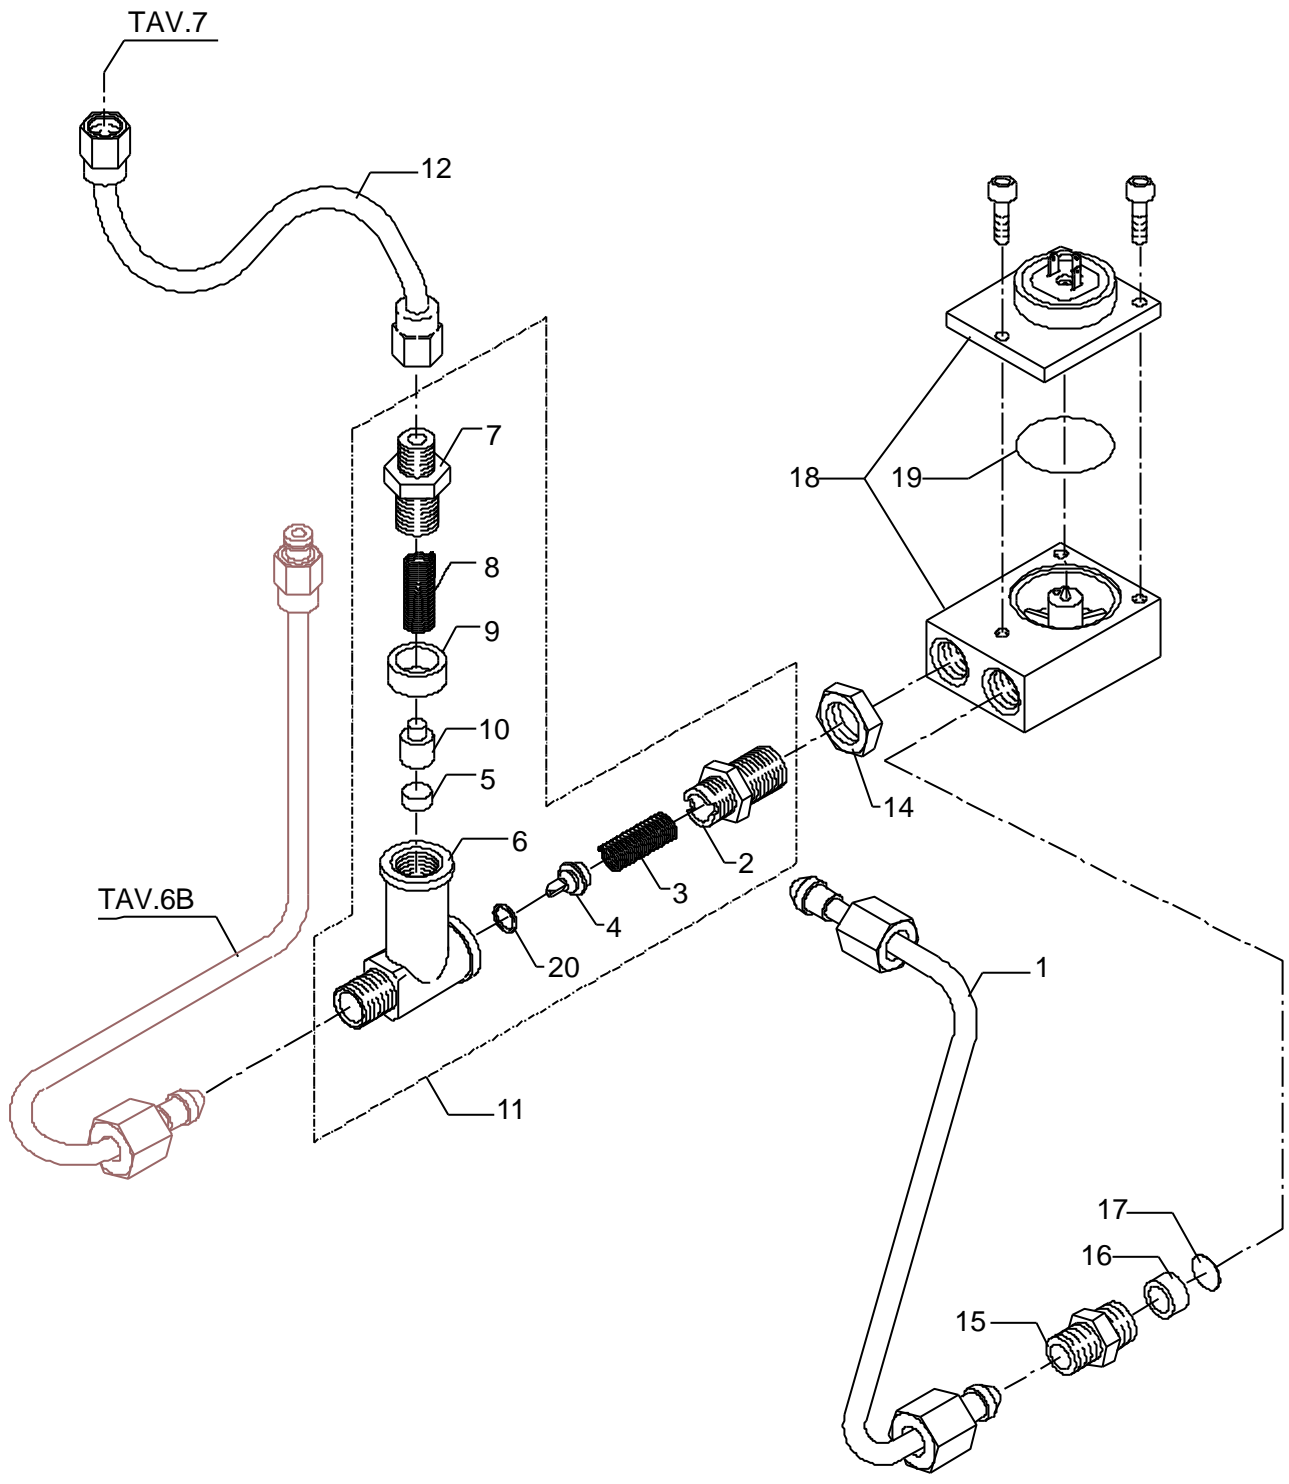

POS	DESCRIPTION	CODE	REFERENCE
1	COMPLETE SURPRESSION VALVE HOSE	5162110LL	BZ 095
2	STRAIGHT FITTING 1/4"G ES.16 H29.5 OT	5302028	F 1461
3	CALIBRATED SPRING D0.45 H22 AISI 302	5471505	X/1 2222
4	GASKET-HOLDER	5224615	-
5	GASKET D8 X 4 EPT 70SH	5493001	M/9 2463EP
6	SURPRESSION VALVE BODY	5283040	-
7	STRAIGHT FITTING 1/8"G X M12 H29 OT	5302016	F 746
8	CALIBRATED SPRING D1 H26 AISI 302	5471506.01	-
9	SPACER D16 H12.2	5222201	-
10	GASKET-HOLDER D5.3	5224609	X/1 2225
11	ASSEMBLY COMPLETE SURPRESSION VALVE	5965025.01	-
12	COMPLETE SURPRESSION VALVE HOSE	5194508LL	BZ 177
14	NUT 1/4"G H5 OT	5221821	T 1498
15	STRAIGHT FITTING M12 X 1/4"G H24 OT	5302009	F 1031
16	SPACER D11X8X6.5 PTFE	5191501	J 621
17	NET FILTER D11 AISI 304	5471001	J 678
18	FLOW METER + AUT. WITH LED	7431001	X/22 2365
19	OR GASKET 2112 VITON	7496020	X/15 2320
20	OR GASKET 105 VITON	7496018	C 311