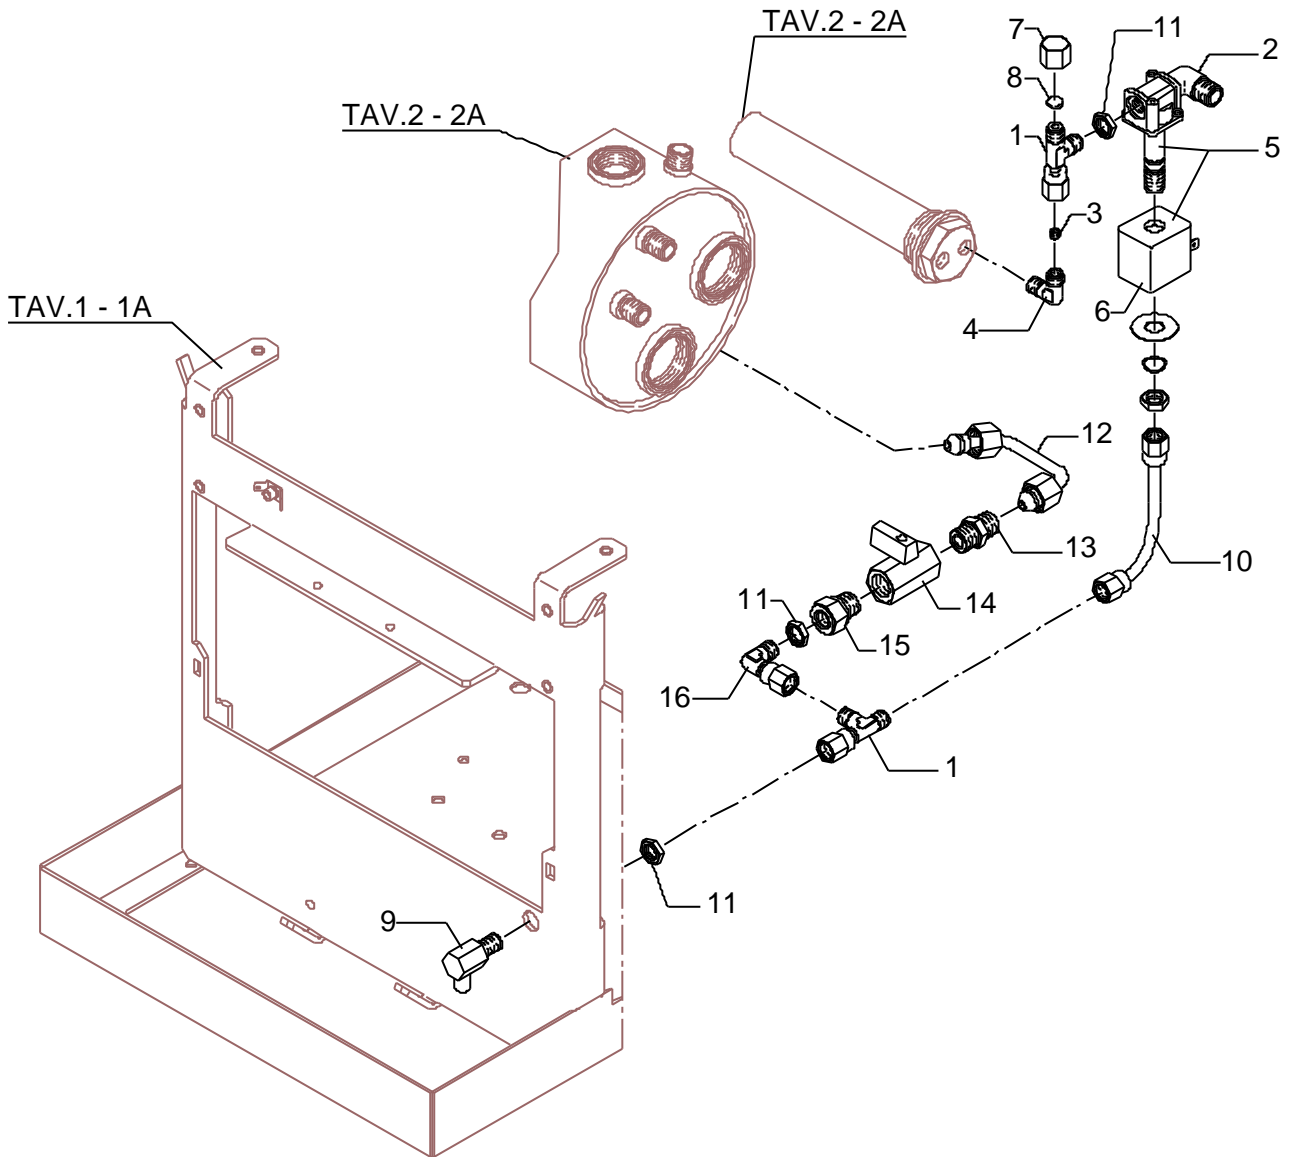

POS	DESCRIPTION	CODE	REFERENCE
1	ASSEMBLY BANJO UNION	5973055	LI 68
2	UNION ELBOW 1/8"G X M12 OT	5301504	F 1112
3	JET M5 X 5 HOLE D1 OT	5223013	F 1116
4	UNION ELBOW 1/8"G	7303001LL	BZ 138
5	SOLENOID VALVE 3 WAY 110V SIRAI 15 BAR (UP TO 24.03.08)	7701105	-
5	SOLENOID VALVE 3 WAY 220/230V SIRAI 15 BAR (UP TO 24.03.08)	7702305	-
5	SOLENOID VALVE 3 WAY 240V SIRAI 15 BAR (UP TO 24.03.08)	7702404	-
5	SOLENOID VALVE 3 WAY 115V PARKER (FROM TO 25.03.08)	7701112	-
5	SOLENOID VALVE 3 WAY 230V PARKER (FROM TO 25.03.08)	7702311	-
5	SOLENOID VALVE 3 WAY 240V PARKER (FROM 25.03.08)	7702410	-
6	SOLENOID VALVE COIL 110V SIRAI (UP TO 24.03.08)	7630301	-
6	SOLENOID VALVE COIL 220/230V SIRAI (UP TO 24.03.08)	7630303	-
6	SOLENOID VALVE COIL 240V SIRAI (UP TO 24.03.08)	7630304	-
6	SOLENOID VALVE COIL 115V PARKER (FROM TO 25.03.08)	7630332	-
6	SOLENOID VALVE COIL 230V PARKER (FROM TO 25.03.08)	7630331	-
6	SOLENOID VALVE COIL 240V PARKER (FROM TO 25.03.08)	7630330	-
7	CAP NUT 1/8"G ES.14 H12 OT	5221835	F 892/A
8	GASKET D8 X 2 ASBESTOS FREE	5492019	F 1335
9	DRAIN FITTING FOR SURPRESSION VALVE 1/8"G OT CHROMED	5283018	LI 32
10	SOLENOID VALVE DRAIN HOSE X SIRAI (UP TO 24.03.08)	5194558LL	-
10	SOLENOID VALVE DRAIN X PARKER (FROM TO 25.03.08)	5194557LL	-
11	NUT 1/8"G H3	5221844	F 1139
12	BOILER DRAIN HOSE	5162040LL	BZ 150
13	FITTING M13 X ES.15 H25.5 OT	5302019	F 1252
14	BALL COCK FF 1/4"G	7451501	N/2 1250
15	FITTING 1/4" X 1/8"G OT	7304506	F 1458
16	ASSEMBLY BANJO UNION	5973053	-