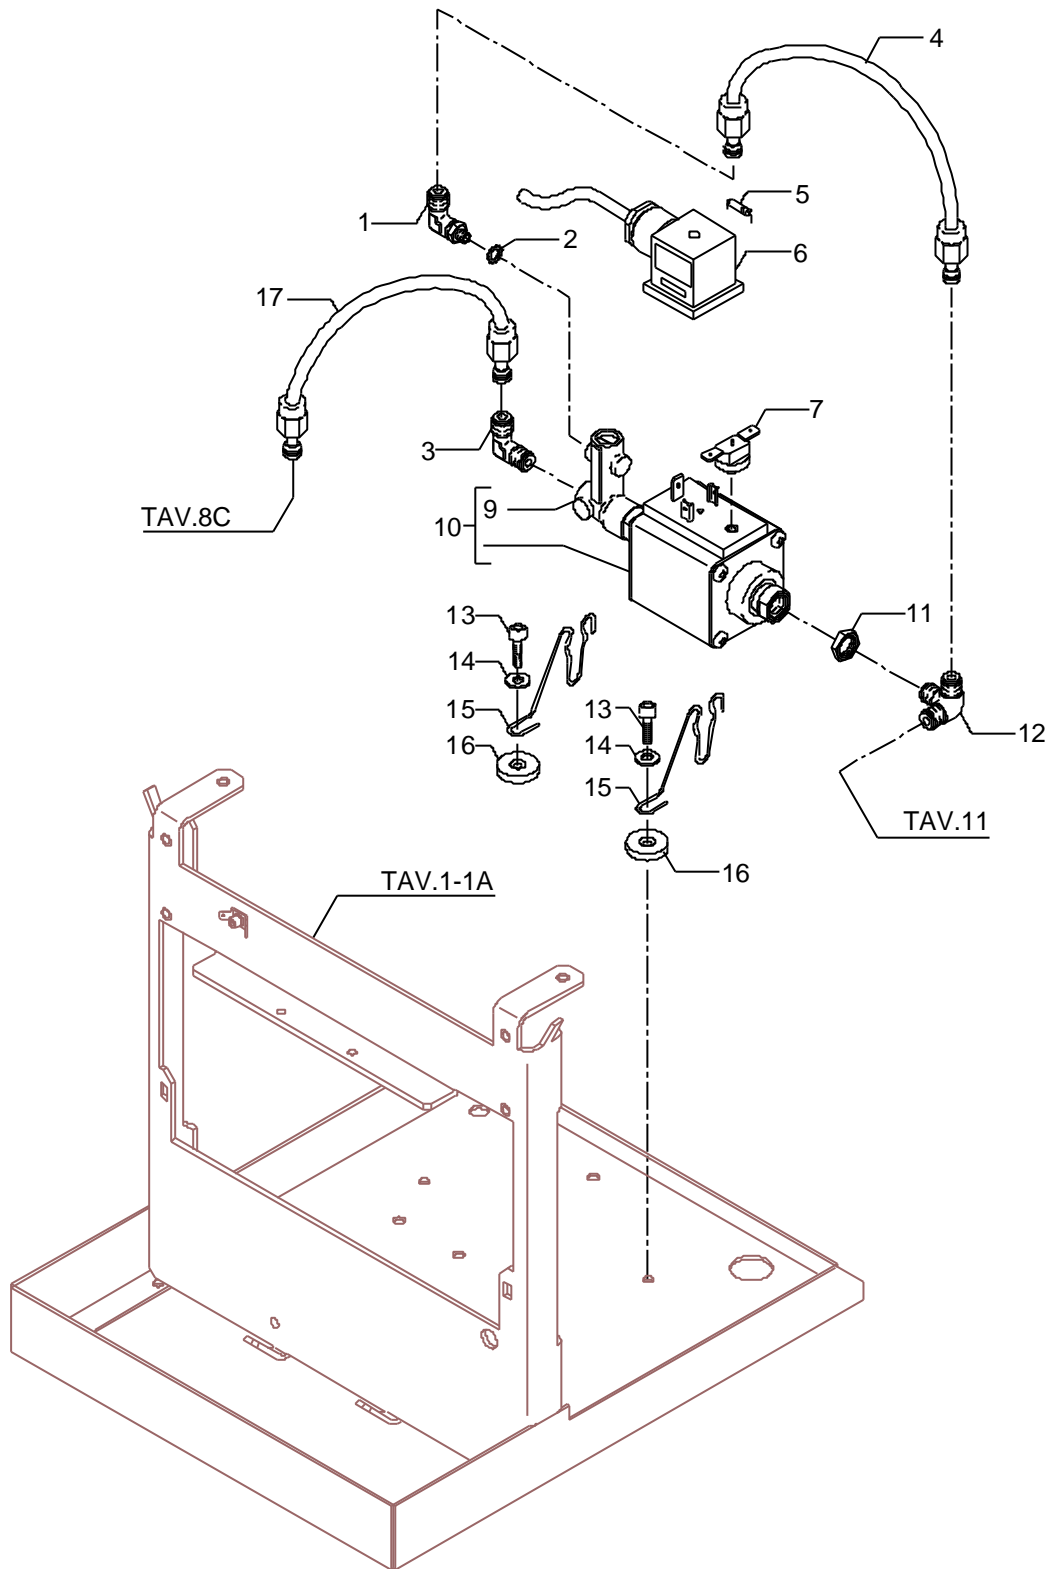

POS	DESCRIPTION	CODE	REFERENCE
1	ASSEMBLY FITTING FOR PUMP	5973050	BZ 065
2	NOTCHED WASHER D5 DIN 6798A A2	7814002	F 1344
3	UNION ELBOW 1/8"G	7303001	F 1141
4	BY-PASS HOSE D6 PTFE	5194521LL	BZ 066
5	DIODE	7632402	Q/4 1374
6	CONNECTOR WITH DIODE AND CABLE L=550MM	7631507	-
7	THERMIC SAFETY DEVICE 250V 100°C MANUAL	7634806	Q/4 1375/100
9	BY-PASS FITTING	7303009	BZ 063
10	VIBRATION PUMP WITH BY-PASS 110V	7731002	LI 165/110
10	VIBRATION PUMP WITH BY-PASS 220V/240V	7731003	LI 165/220
11	NUT 1/8"G H3	5221844	F 1139
12	FITTING 3 WAY 1/8" X 1/8"G OT	7304505	F 1140
13	SCREW TCEI M4 X 12 UNI 5931 8.8 ZN	7806002	SIS 1
14	PLAIN WASHER D5 X 11 X 1	7805009	SIS 9
15	PUMP SUPPORT SHAPED SPRING AISI 302	5471510	LI 231
16	TAP GASKET EPT 70SH	5493023	M/5 2431EP
17	PUMP-SOLENOID VALVE HOSE D6	5194553LL	-