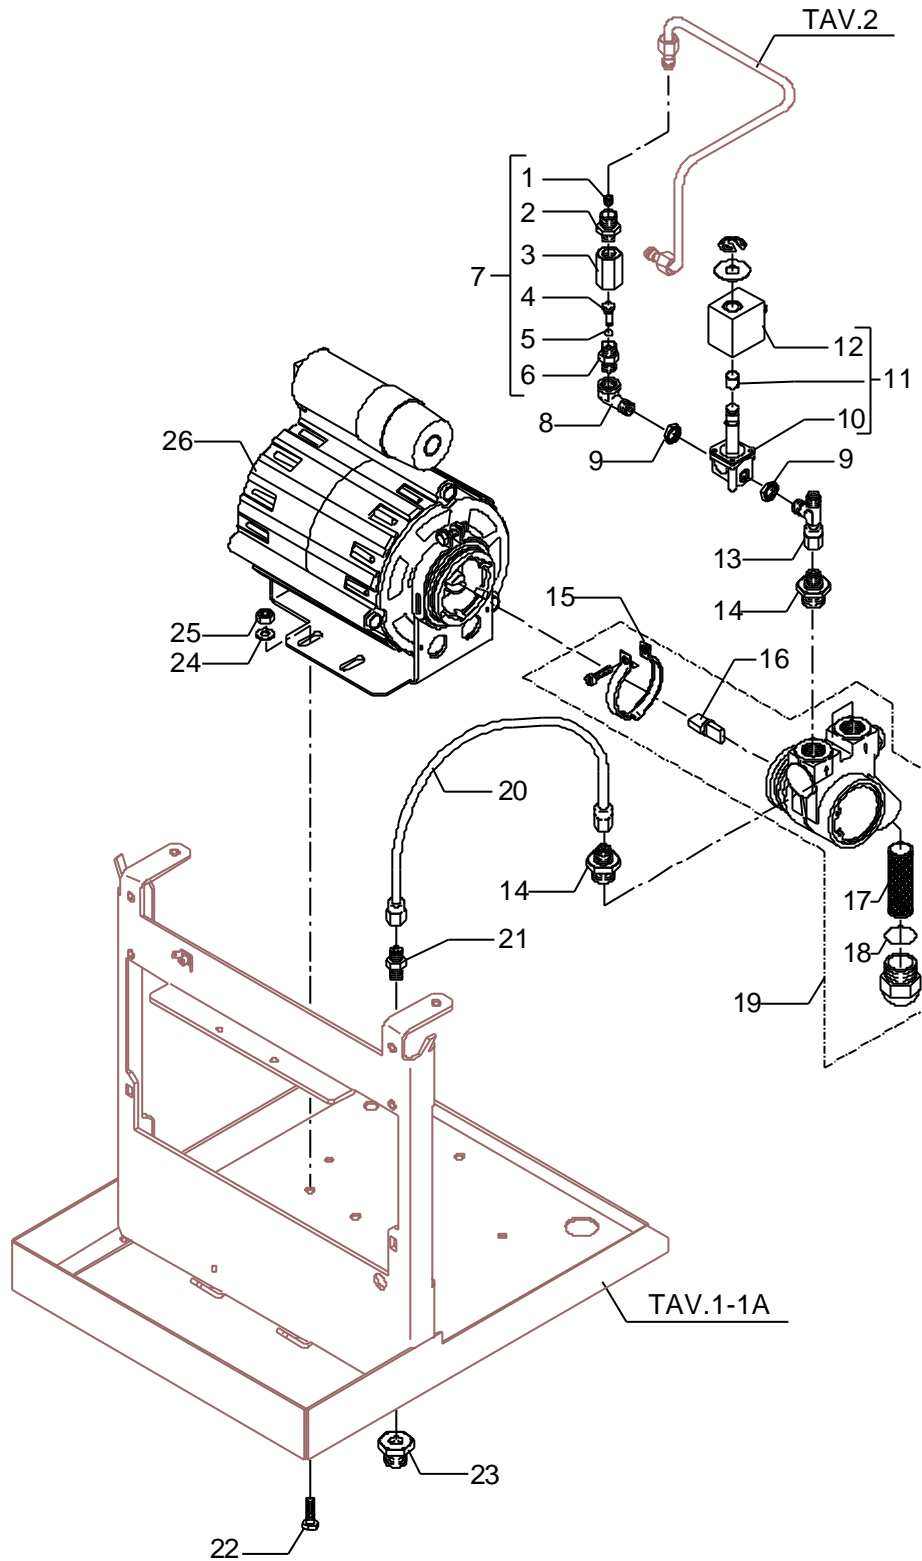

POS	DESCRIPTION	CODE	REFERENCE
1	JET M6 X 6 HOLE D0.8 OT	5223003	F 1316
2	FITTING M12 ES.14 H22 HOLE M6 OT	5225233	BZ 178
3	STRAIGHT FITTING 1/8"G OT	5302015	LI 174
4	STUD D8.5 X 17.5 OT	5224002	F 1259
5	OR GASKET D4.2 X 1.9 VITON	7496035	J 421
6	STRAIGHT FITTING 1/8"G WITH COUNTERSINK	7304502LL	LI 173
7	ASSEMBLY COMPLETE CHECK VALVE	5965020	BZ 180
8	UNION ELBOW 1/8"G MF OT	7304507	F 1457
9	NUT 1/8"G H3	5221844	F 1139
10	SOLENOID VALVE WITHOUT COIL SIRAI	7703009	-
11	SOLENOID VALVE 2 WAY 115V PARKER (FROM 12/06)	7701111	-
11	SOLENOID VALVE 2 WAY 230V PARKER (FROM 07/06)	7702310	-
11	SOLENOID VALVE 2 WAY 240V PARKER (FROM 04/07)	7702409	-
12	SOLENOID VALVE COIL 110V SIRAI	7630301	-
12	SOLENOID VALVE COIL 220/230V SIRAI	7630303	-
12	SOLENOID VALVE COIL 240V SIRAI	7630304	-
12	SOLENOID VALVE COIL 110V PARKER	7630327	-
12	SOLENOID VALVE COIL 220/230V PARKER	7630328	-
12	SOLENOID VALVE COIL 240V PARKER	7630329	-
13	ASSEMBLY BANJO UNION	5973055	LI 68
14	STRAIGHT FITTING 1/8"G X 3/8"NPT ES.22 H27 OT	5302032	F 1119
15	PUMP CLAMP	7611508	Q/1 1352
16	PUMP JOINT	7472401	Q/5 1387
17	PROCON PUMP FILTER	7374005	Q/1 1367
18	OR GASKET FOR PUMP FILTER PROCON	7496048	Q/1 1368
19	PUMP 100 L/H PA104X 1-2GR	7730506	-
20	HOSE D6 PTFE	5194511LL	BZ 174
21	STRAIGHT FITTING 1/8"G OT	7304502	F 653
22	SCREW TE M6X16 UNI 5739 A2	7816417	F 799
23	FITTING 1/8" X 3/8"G OT	5302057	-
24	PLAIN WASHER D6 UNI 6592 FEZN	7805004	-
25	NUT M6 UNI 5587 OT	7821403	F 992
26	ELECTRIC MOTOR 100V	7741001	V/5 2033
26	ELECTRIC MOTOR 110V 18MF	7741102	V/5 2032
26	ELECTRIC MOTOR 220/240V 10MF	7742202.01	-