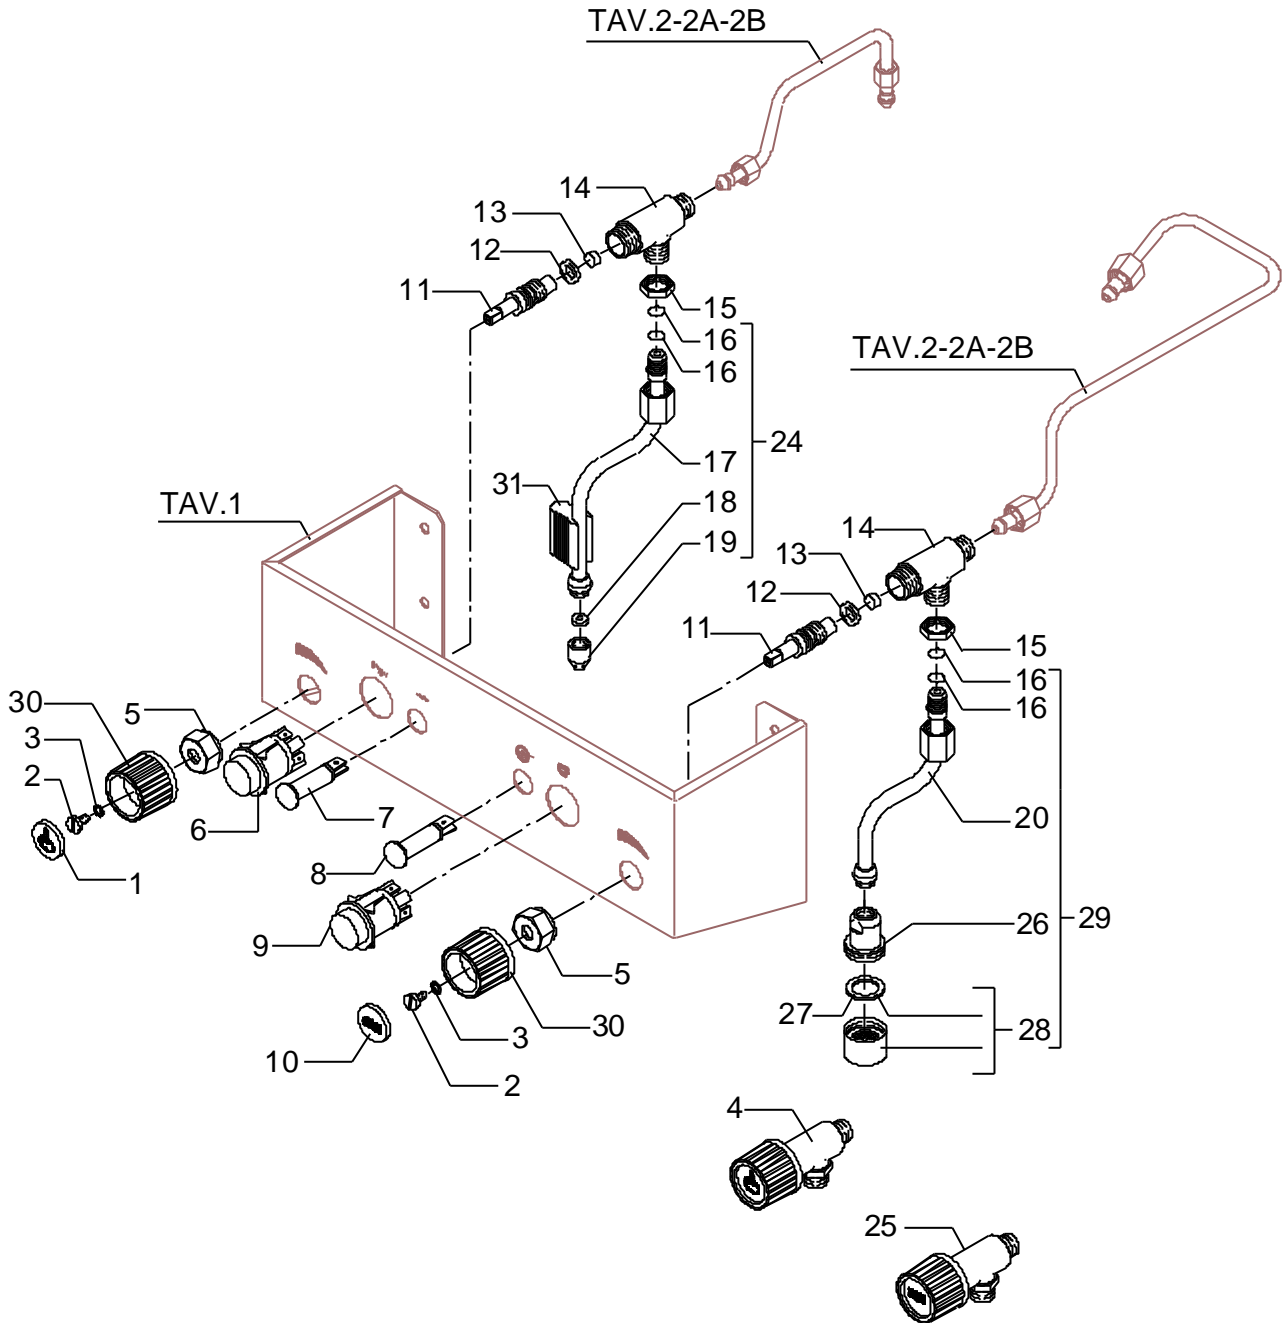

POS	DESCRIPTION	CODE	REFERENCE
1	STEAM PLUG D21	5373901	LI 6V
2	SCREW TCI M4X10 UNI 6107 OT	7816205	F 1573
3	WASHER Ø 4	7814001	-
4	COMPLETE STEAM TAP	5974001.01	M/9 2465V
5	NUT 3/8"G H11.5 OT CHROMED	5221802CM	M/9 2460
6	ROUND YELLOW SWITCH	7633303	J 547
7	ORANGE LAMP 110V	7633607	T 1482/110
7	ORANGE LAMP 110/240V	7633609	T 1482/220
8	GREEN LAMP 110V	7633608	VTE 95/110
8	GREEN LAMP 110/240V	7633610	VTE95/220-240
9	ROUND GREEN SWITCH	7633304	J 546
10	WATER PLUG	5373902	-
11	ASSEMBLY ADJUSTMENT ROD	5960501	M/9 2461
12	OR GASKET D7.6 X 2.62 VITON	7496001	-
13	GASKET D8 X 4 EPT 70SH	5493001	M/9 2463EP
14	TAP BODY 3/8"G X M13 OT	5283001	F 1484
15	NUT M13 H4 OT	5221801	F 1363
16	OR GASKET D6 X 2 VITON	7496037	LI 1
17	STEAM HOSE CHROMED	5163017CM	LI 2
18	GASKET D8.5 X 5 X 3.2 PTFE	5494001	J 464/3
19	STEAM HOSE TERMINAL CHROMED	5226602	O/1 1258
20	COMPLETE WATER HOSE CHROMED	5163018CM	LI 28
24	ASSEMBLY COMPLETE STEAM HOSE	5966503	LI 5
25	ASSEMBLY WATER TAP	5974002.01	M/9 2465A
26	STRAIGHT FITTING M22 X 1 H25 OT CHROMED	5225226CM	F 1257
27	GASKET D20.5X15 H1.5 NBR 70SH	5493003	-
28	WATER HOSE TERMINAL D23.5 H16 OT CHROMED	5226601CM	F 1272
29	ASSEMBLY WATER HOSE	5966504	-
30	KNOB D32	5371801	-
31	INSULATING	7371001	-