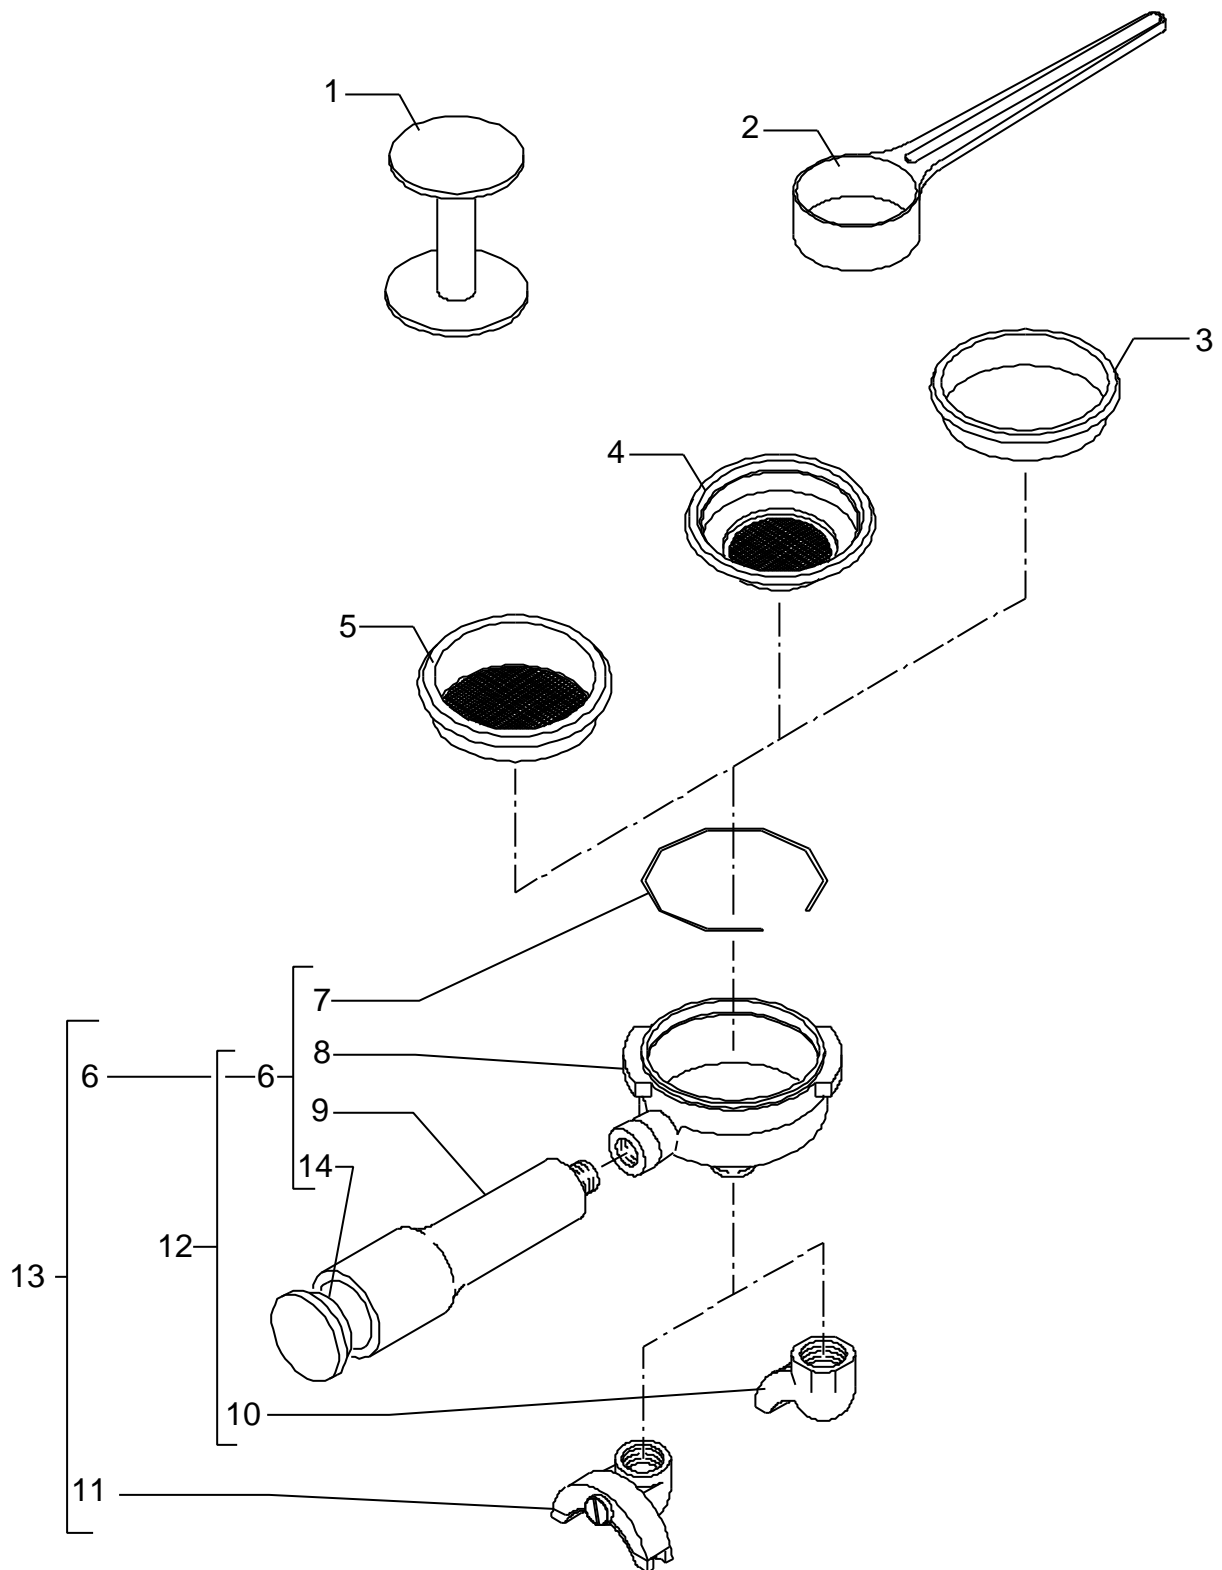

POS	DESCRIPTION	CODE	REFERENCE
1	COFFEE-PRESS ABS	5373001	H 862
2	MEASURER ABS	5372101	H 861
3	BLIND FILTER AISI 304	5471003	H 855
4	FILTER 1 CUP 5 GRAMS	5471010	H 874
4	FILTER 1 CUP 6 GRAMS	5471004	H 856
5	FILTER 2 CUPS 12 GRAMS	5471007	H 852
5	FILTER 2 CUPS 14 GRAMS AISI 304	5471009	H 859
6	FILTER-HOLDER WITHOUT SPOUT GREY	5965535	H 840
7	SHAPED SPRING D1.4 AISI 302	5471507	H 817
8	FILTER-HOLDER D62	5286007.01CM	-
9	FILTER-HOLDER KNOB	7371502	H 839
10	SPOUT 1 WAY	7305006	H 829
10	SPOUT 1 WAY SHORT	7288505	H 849
11	SPOUT 2 WAY	7305007	H 815
11	SPOUT 2 WAY SHORT	7288501	H 831
12	ASSEMBLY COMPLETE FILTER-HOLDER 1 CUP	5965514	H 843
12	ASSEMBLY COMPLETE FILTER-HOLDER 1 CUP (WITH SHORT SPOUT)	5975504	H 850
13	ASSEMBLY COMPLETE FILTER-HOLDER 2 CUPS	5965515	H 844
13	ASSEMBLY COMPLETE FILTER-HOLDER 2 CUPS (WITH SHORT SPOUT)	5975505	H 845
14	PLUG	5373915	-

Mod. BZ35R DE
BZ35R DE - MG
BZ35R PM - MG
BZ35S PM

Tav. 09