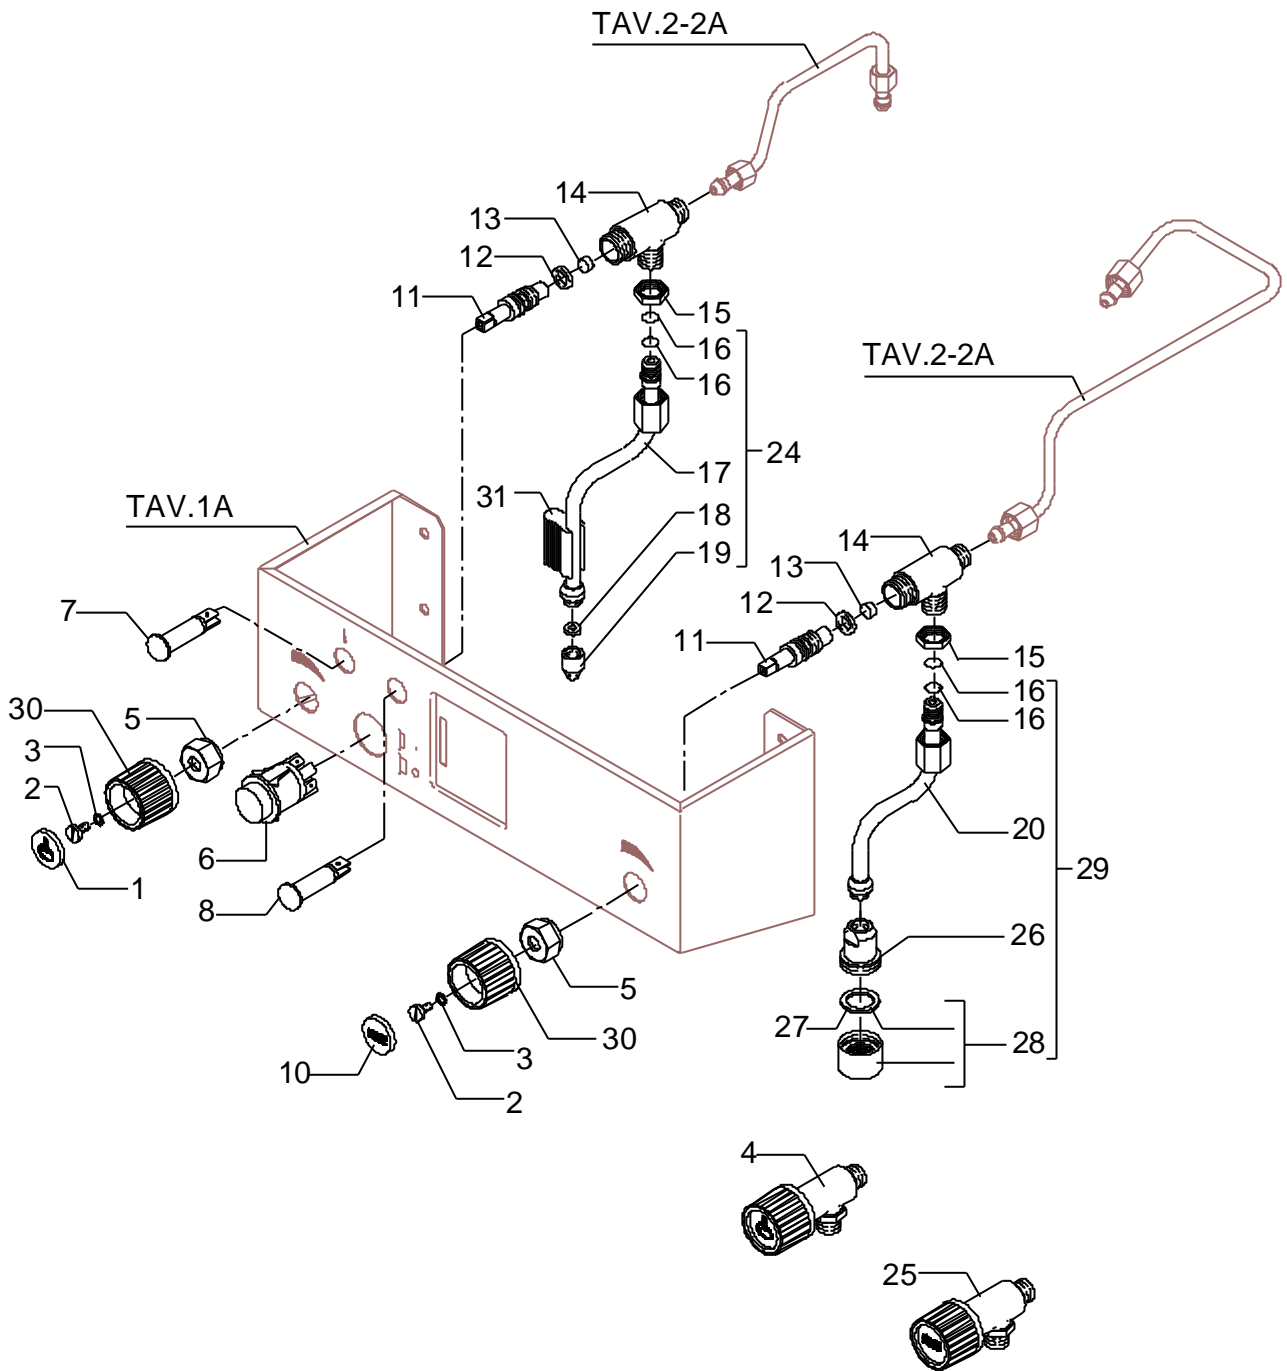

POS	DESCRIPTION	CODE	REFERENCE
1	STEAM PLUG D21	5373901	LI 6V
2	SCREW TCI M4X10 UNI 6107 OT	7816205	F 1573
3	WASHER Ø 4	7814001	-
4	COMPLETE STEAM TAP	5974001.01	M/9 2465V
5	NUT 3/8"G H11.5 OT CHROMED	5221802CM	M/9 2460
6	ROUND YELLOW SWITCH	7633303	J 547
7	ORANGE LAMP 110V	7633607	T 1482/110
7	ORANGE LAMP 110/240V	7633609	T 1482/220
8	GREEN LAMP 110V	7633608	VTE 95/110
8	GREEN LAMP 110/240V	7633610	VTE95/220-240
10	WATER PLUG	5373902	-
11	ASSEMBLY ADJUSTMENT ROD	5960501	M/9 2461
12	OR GASKET D7.6 X 2.62 VITON	7496001	-
13	GASKET D8 X 4 EPT 70SH	5493001	M/9 2463EP
14	TAP BODY 3/8"G X M13 OT	5283001	F 1484
15	NUT M13 H4 OT	5221801	F 1363
16	OR GASKET D6 X 2 VITON	7496037	LI 1
17	STEAM HOSE CHROMED	5163017CM	LI 2
18	GASKET D8.5 X 5 X 3.2 PTFE	5494001	J 464/3
19	STEAM HOSE TERMINAL CHROMED	5226602	O/1 1258
20	COMPLETE WATER HOSE CHROMED	5163018CM	LI 28
24	ASSEMBLY COMPLETE STEAM HOSE	5966503	LI 5
25	ASSEMBLY WATER TAP	5974002.01	M/9 2465A
26	STRAIGHT FITTING M22 X 1 H25 OT CHROMED	5225226CM	F 1257
27	GASKET D20.5X15 H1.5 NBR 70SH	5493003	-
28	WATER HOSE TERMINAL D23.5 H16 OT CHROMED	5226601CM	F 1272
29	ASSEMBLY WATER HOSE	5966504	-
30	KNOB D32	5371801	-
31	INSULATING	7371001	-