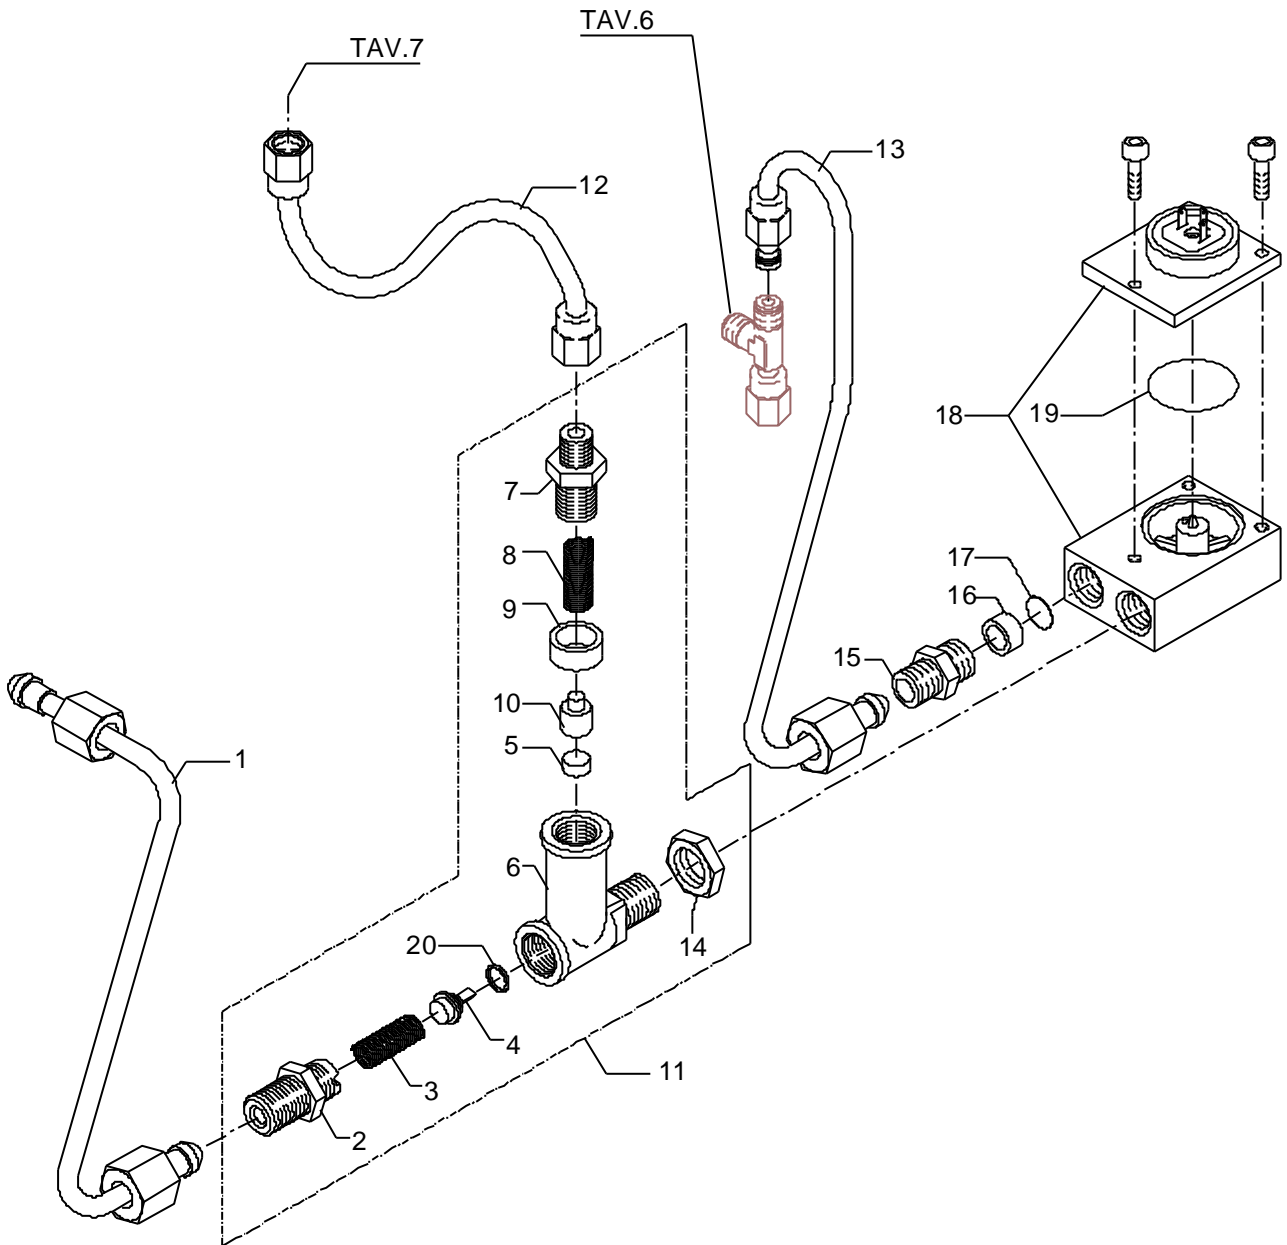

POS	DESCRIPTION	CODE	REFERENCE
1	COMPLETE SURPRESSION VALVE HOSE	5162041LL	BZ 176
2	STRAIGHT FITTING 1/4"G ES.16 H29.5 OT	5302028	F 1461
3	CALIBRATED SPRING D0.45 H22 AISI 302	5471505	X/1 2222
4	GASKET-HOLDER	5224615	-
5	GASKET D8 X 4 EPT 70SH	5493001	M/9 2463EP
6	SURPRESSION VALVE BODY	5283040	-
7	STRAIGHT FITTING 1/8"G X M12 H29 OT	5302016	F 746
8	CALIBRATED SPRING D1 H26 AISI 302	5471506.01	-
9	SPACER D16 H12.2	5222201	-
10	GASKET-HOLDER D5.3	5224609	X/1 2225
11	ASSEMBLY COMPLETE SURPRESSION VALVE	5965035.01	BZ 092
12	COMPLETE SURPRESSION VALVE HOSE	5194508LL	BZ 177
13	SOLENOID VALVE- SURPRESSION VALVE HOSE	5162111LL	BZ 175
14	NUT 1/4"G H5 OT	5221821	T 1498
15	STRAIGHT FITTING M12 X 1/4"G H24 OT	5302009	F 1031
16	SPACER D11X8X6.5 PTFE	5191501	J 621
17	NET FILTER D11 AISI 304	5471001	J 678
18	FLOW METER + AUT. WITH LED	7431001	X/22 2365
19	OR GASKET 2112 VITON	7496020	X/15 2320
20	OR GASKET 105 VITON	7496018	C 311