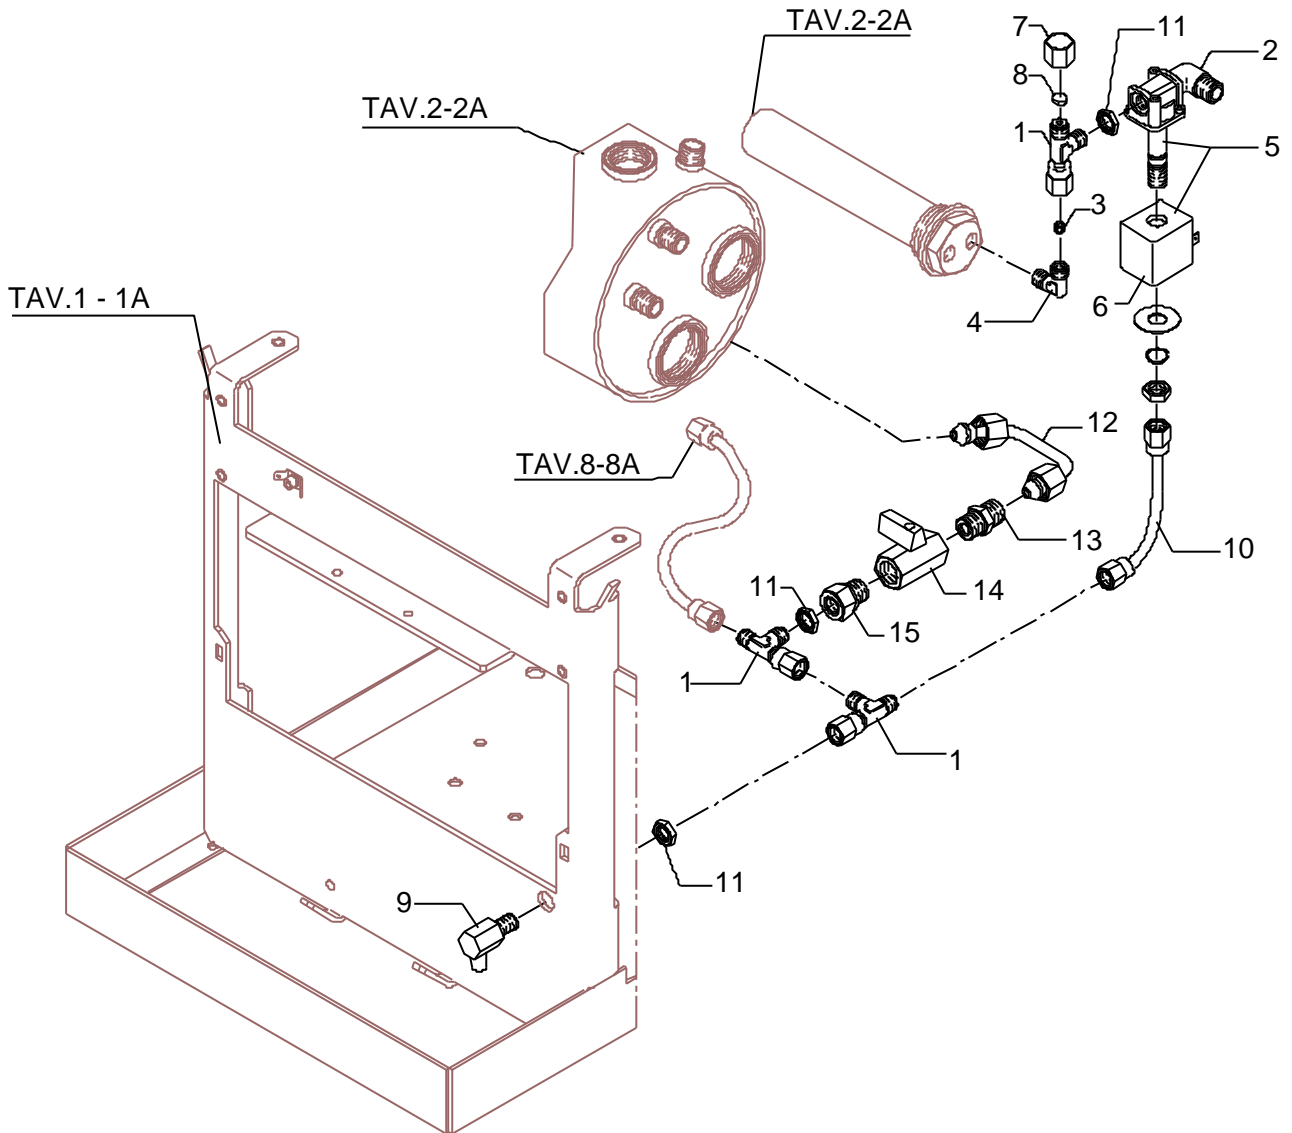

POS	DESCRIPTION	CODE	REFERENCE
1	ASSEMBLY BANJO UNION	5973055	LI 68
2	UNION ELBOW 1/8"G X M12 OT	5301504	F 1112
3	JET M5 X 5 HOLE D1 OT	5223013	F 1116
4	UNION ELBOW 1/8"G	7303001LL	BZ 138
5	SOLENOID VALVE 3 WAY 110V SIRAI 15 BAR (UP TO 24.03.08)	7701105	-
5	SOLENOID VALVE 3 WAY 220/230V SIRAI 15 BAR (UP TO 24.03.08)	7702305	-
5	SOLENOID VALVE 3 WAY 240V SIRAI 15 BAR (UP TO 24.03.08)	7702404	-
5	SOLENOID VALVE 3 WAY 115V PARKER (FROM TO 25.03.08)	7701112	-
5	SOLENOID VALVE 3 WAY 230V PARKER (FROM TO 25.03.08)	7702311	-
5	SOLENOID VALVE 3 WAY 240V PARKER (FROM 25.03.08)	7702410	-
6	SOLENOID VALVE COIL 110V SIRAI (UP TO 24.03.08)	7630301	-
6	SOLENOID VALVE COIL 220/230V SIRAI (UP TO 24.03.08)	7630303	-
6	SOLENOID VALVE COIL 240V SIRAI (UP TO 24.03.08)	7630304	-
6	SOLENOID VALVE COIL 115V PARKER (FROM TO 25.03.08)	7630332	-
6	SOLENOID VALVE COIL 230V PARKER (FROM TO 25.03.08)	7630331	-
6	SOLENOID VALVE COIL 240V PARKER (FROM TO 25.03.08)	7630330	-
7	CAP NUT 1/8"G ES.14 H12 OT	5221835	F 892/A
8	GASKET D8 X 2 ASBESTOS FREE	5492019	F 1335
9	DRAIN FITTING FOR SURPRESSION VALVE 1/8"G OT CHROMED	5283018	LI 32
10	SOLENOID VALVE DRAIN HOSE X SIRAI (UP TO 24.03.08)	5194558LL	-
10	SOLENOID VALVE DRAIN X PARKER (FROM TO 25.03.08)	5194557LL	-
11	NUT 1/8"G H3	5221844	F 1139
12	BOILER DRAIN HOSE	5162040LL	BZ 150
13	FITTING M13 X ES.15 H25.5 OT	5302019	F 1252
14	BALL COCK FF 1/4"G	7451501	N/2 1250
15	FITTING 1/4" X 1/8"G OT	7304506	F 1458