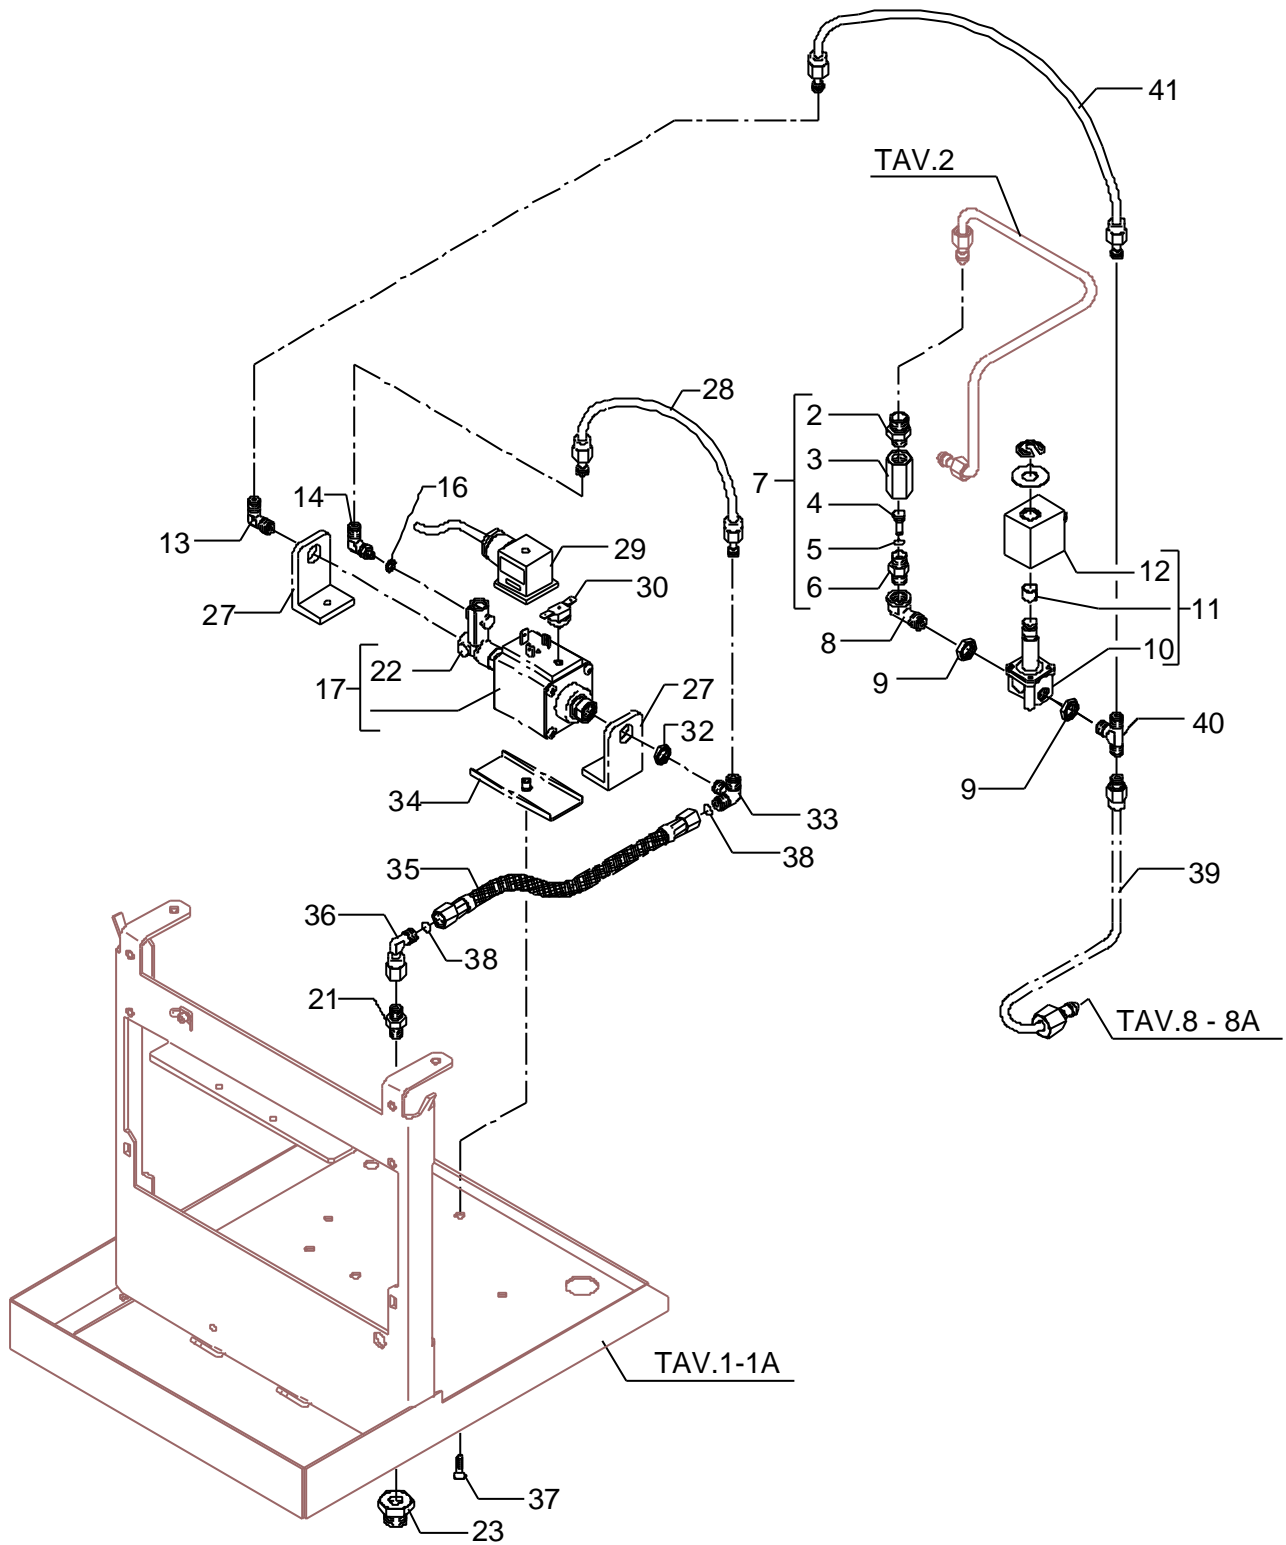

POS	DESCRIPTION	CODE	REFERENCE
2	STRAIGHT FITTING 1/8"G X M12 OT	5302004	F 904
3	STRAIGHT FITTING 1/8"G OT	5302015	LI 174
4	STUD D8.5 X 17.5 OT	5224002	F 1259
5	OR GASKET D4.2 X 1.9 VITON	7496035	J 421
6	STRAIGHT FITTING 1/8"G WITH COUNTERSINK	7304502LL	LI 173
7	ASSEMBLY COMPLETE CHECK VALVE	5965020	BZ 180
8	UNION ELBOW 1/8"G MF OT	7304507	F 1457
9	NUT 1/8"G H3	5221844	F 1139
10	SOLENOID VALVE WITHOUT COIL SIRAI	7703009	-
11	SOLENOID VALVE 2 WAY 115V PARKER (FROM 12/06)	7701111	-
11	SOLENOID VALVE 2 WAY 230V PARKER (FROM 07/06)	7702310	-
11	SOLENOID VALVE 2 WAY 240V PARKER (FROM 04/07)	7702409	-
12	SOLENOID VALVE COIL 110V SIRAI	7630301	-
12	SOLENOID VALVE COIL 220/230V SIRAI	7630303	-
12	SOLENOID VALVE COIL 240V SIRAI	7630304	-
12	SOLENOID VALVE COIL 110V PARKER	7630327	-
12	SOLENOID VALVE COIL 220/230V PARKER	7630328	-
12	SOLENOID VALVE COIL 240V PARKER	7630329	-
13	UNION ELBOW 1/8"G	7303001	F 1141
14	ASSEMBLY FITTING FOR PUMP	5973050	BZ 065
16	NOTCHED WASHER D5 DIN 6798A A2	7814002	F 1344
17	VIBRATION PUMP WITH BY-PASS 110V	7731002	LI 165/110
17	VIBRATION PUMP WITH BY-PASS 220V/240V	7731003	LI 165/220
21	STRAIGHT FITTING 1/8"G OT	7304502	F 653
22	BY-PASS FITTING	7303009	BZ 063
23	FITTING 1/8" X 3/8"G OT	5302057	-
27	VIBRATION-DAMPING	7470602	LI 41
28	BY-PASS HOSE D6 PTFE	5194521LL	BZ 066
29	CONNECTOR WITH DIODE AND CABLE L=550MM	7631507	Q/4 1373
30	THERMIC SAFETY DEVICE 250V 100°C AUTOMATIC	7634805	J 680
30	THERMIC SAFETY DEVICE 250V 100°C MANUAL	7634806	Q/4 1375/100
30	THERMIC SAFETY DEVICE 250V 80°C MANUAL	7634802	Q/4 1375
32	NUT 1/8"G H3	5221844	F 1139
33	FITTING 3 WAY 1/8" X 1/8" X 1/8"G OT	7304505	F 1140
34	ASSEMBLY PUMP FIXING PLATE	5344005	-
35	FLEXIBLE HOSE 1/8"G L=240MM	7200501	J 199
36	ASSEMBLY BANJO UNION	5973053	-
37	SCREW TE M6X16 UNI 5739 A2	7816417	F 799
38	GASKET D8.5 X 4.2 X 1.5	7492004	J 800
39	SOLENOID VALVE- SURPRESSION VALVE HOSE	5162109LL	BZ 071
40	FITTING	7304509	F 792
41	HOSE D6 PTFE	5194511LL	BZ 174