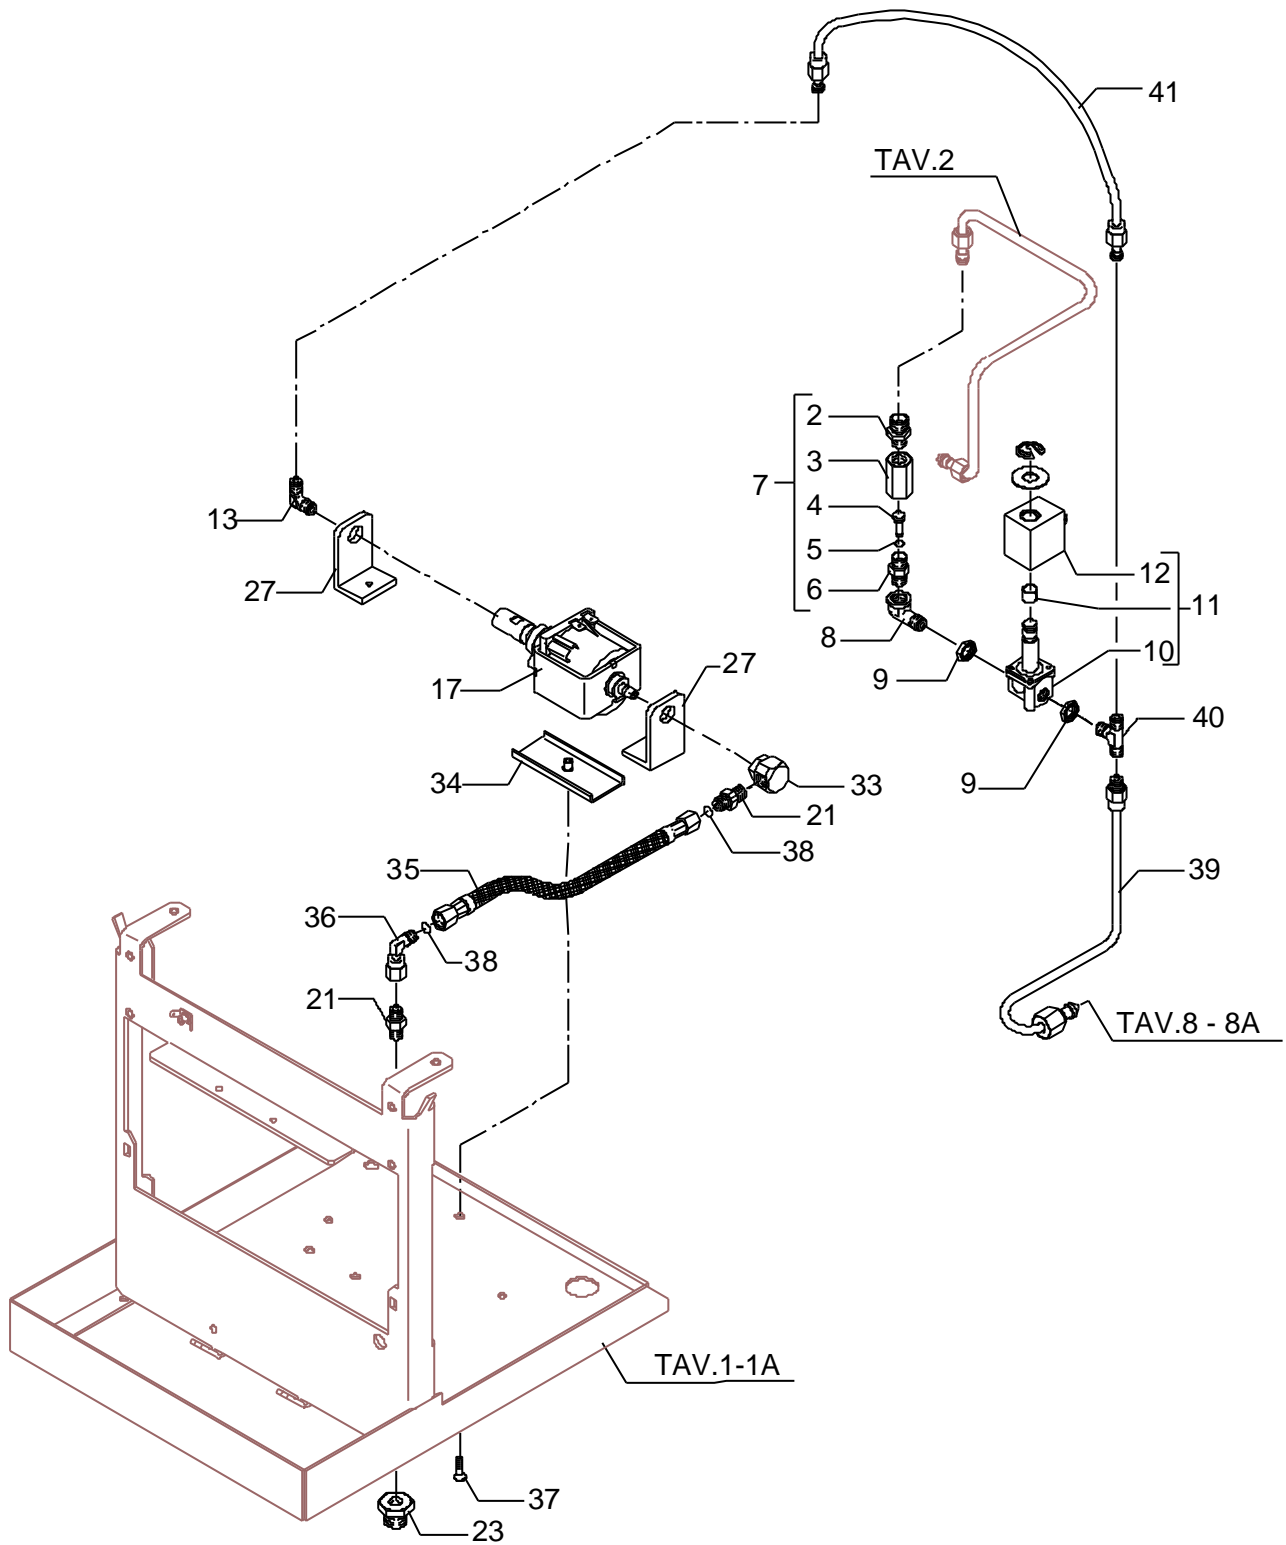

POS	DESCRIPTION	CODE	REFERENCE
2	STRAIGHT FITTING 1/8"G X M12 OT	5302004	F 904
3	STRAIGHT FITTING 1/8"G OT	5302015	LI 174
4	STUD D8.5 X 17.5 OT	5224002	F 1259
5	OR GASKET D4.2 X 1.9 VITON	7496035	J 421
6	STRAIGHT FITTING 1/8"G WITH COUNTERSINK	7304502LL	LI 173
7	ASSEMBLY COMPLETE CHECK VALVE	5965020	BZ 180
8	UNION ELBOW 1/8"G MF OT	7304507	F 1457
9	NUT 1/8"G H3	5221844	F 1139
10	SOLENOID VALVE WITHOUT COIL SIRAI	7703009	-
11	SOLENOID VALVE 2 WAY 115V PARKER (FROM 12/06)	7701111	-
11	SOLENOID VALVE 2 WAY 230V PARKER (FROM 07/06)	7702310	-
11	SOLENOID VALVE 2 WAY 240V PARKER (FROM 04/07)	7702409	-
12	SOLENOID VALVE COIL 110V SIRAI	7630301	-
12	SOLENOID VALVE COIL 220/230V SIRAI	7630303	-
12	SOLENOID VALVE COIL 240V SIRAI	7630304	-
12	SOLENOID VALVE COIL 110V PARKER	7630327	-
12	SOLENOID VALVE COIL 220/230V PARKER	7630328	-
12	SOLENOID VALVE COIL 240V PARKER	7630329	-
13	UNION ELBOW 1/8"G	7303001	F 1141
17	VIBRATION PUMP WITH BY-PASS 110V	7731011	-
17	VIBRATION PUMP WITH BY-PASS 220/230V	7731009	-
17	VIBRATION PUMP WITH BY-PASS 240V	7731014	-
21	STRAIGHT FITTING 1/8"G OT	7304502	F 653
23	FITTING 1/8" X 3/8"G OT	5302057	-
27	VIBRATION-DAMPING	7470602	LI 41
33	PUMP FITTING	5225278	-
34	ASSEMBLY PUMP FIXING PLATE	5344005	-
35	FLEXIBLE HOSE 1/8"G L=240MM	7200501	J 199
36	ASSEMBLY BANJO UNION	5973053	-
37	SCREW TE M6X16 UNI 5739 A2	7816417	F 799
38	GASKET D8.5 X 4.2 X 1.5	7492004	J 800
39	SOLENOID VALVE- SURPRESSION VALVE HOSE	5162109LL	BZ 071
40	FITTING	7304509	F 792
41	HOSE D6 PTFE	5194511LL	BZ 174