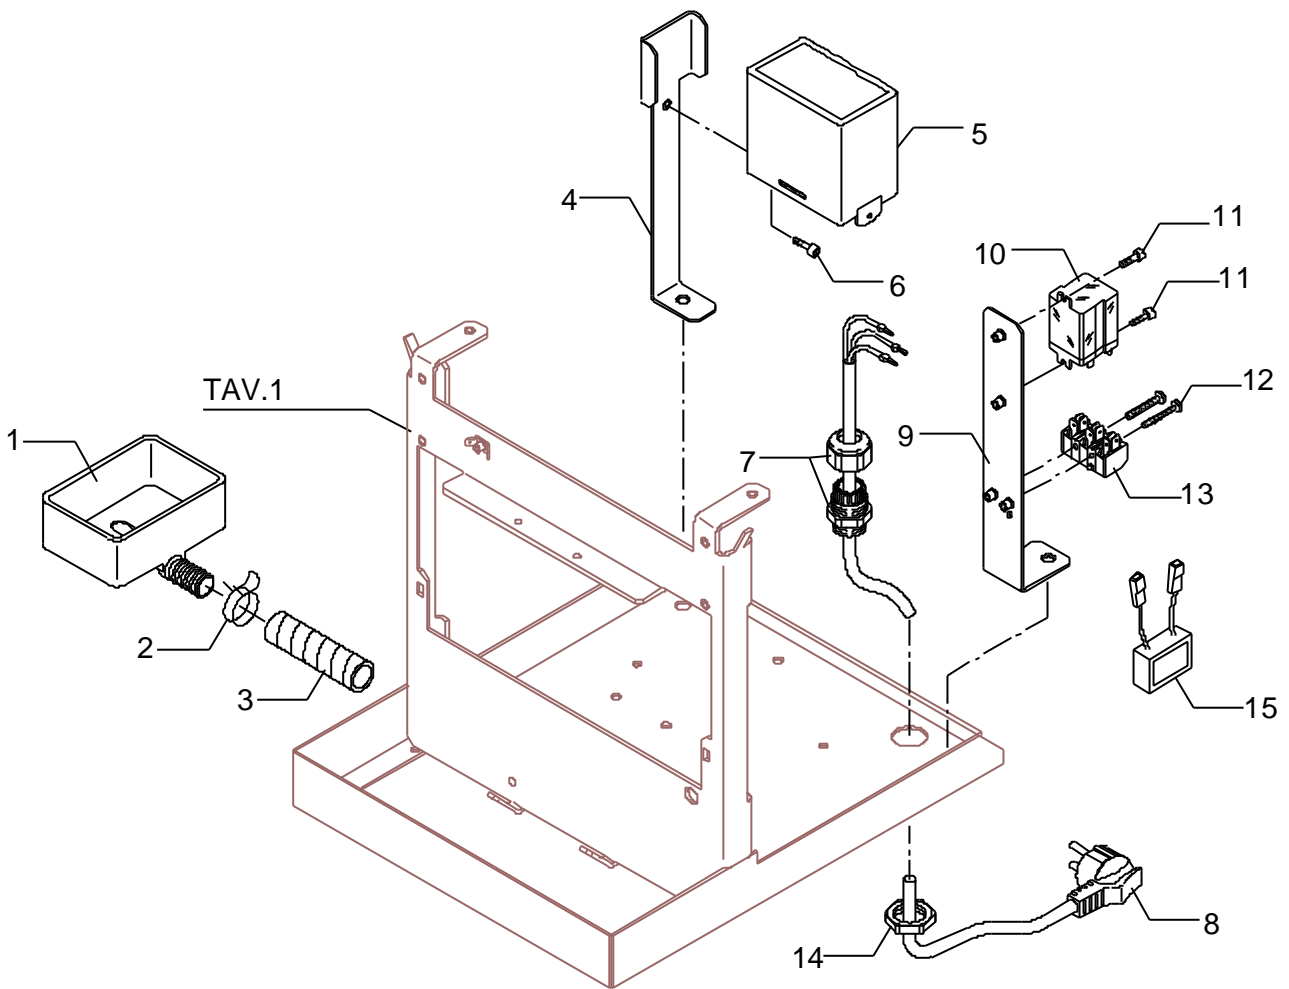

POS	DESCRIPTION	CODE	REFERENCE
1	DRIP TRAY ABS	5373603	F 1565
2	CLAMP D22 FE	7611501	F 1266
3	HOSE D22 L=2MT PLASTIC	7303501	F 1299
4	LEVEL REGULATOR SUPPORT	5058407LL	BZ 219
5	LEVEL REGULATOR RL 40 2S 100/110V	7661011	J 519/110
5	LEVEL REGULATOR RL 40 2S 110/120V	7661012	J 519/120
5	LEVEL REGULATOR RL 30 2S 220/230V	7661003	J 519/230
5	LEVEL REGULATOR RL 40 2S 240V	7661013	J 519/240
6	SCREW TCEI M4X16	7816004	GB/1 783
7	CABLE-PRESS PG16 POLYAMIDE	7614001	J 486
7	CABLE-PRESS PG13,5	7614007	-
8	CABLE WITH AUSTRALIAN PLUG	7552001	J 720
8	CABLE WITH SHUKO PLUG	7555001	CAVO 27
8	CABLE WITH USA PLUG	7551001	CAVO 21
8	CABLE WITH ENGLISH PLUG	7554001	J 822
9	COMPLETE RELAY SUPPORT	5038407LL	BZ 103
10	RELAY 16A 110V 2 CONTACTS FASTON (FROM 22/04/04)	7635418	-
10	RELAY 16A 220/230V 2 CONTACTS FASTON (FROM 22/04/04)	7635419	-
10	RELAY 16A 240V 2 CONTACTS FASTON (FROM 22/04/04)	7635420	-
10	RELAY 30A 110V (UP TO 21/04/04)	7635403	VTE 98/110
10	RELAY 30A 220/230V (UP TO 21/04/04)	7635410	VTE 98/230
10	RELAY 30A 240V (UP TO 21/04/04)	7635401	VTE 98/240
11	SCREW TCI M4X10 UNI 6107 OT	7826201	F 1537
12	SCREW TCI M4X30 UNI 6107 OT	7826211	F 1103
13	CLAMP 3 CONTACTS KL24/3	7612503	J 495
14	NUT PG16 POLYAMIDE	7614003	J 487
14	NUT PG13,5 POLYAMIDE	7614006	-
15	FILTER RC (FROM 22/04/04)	7663005R	-