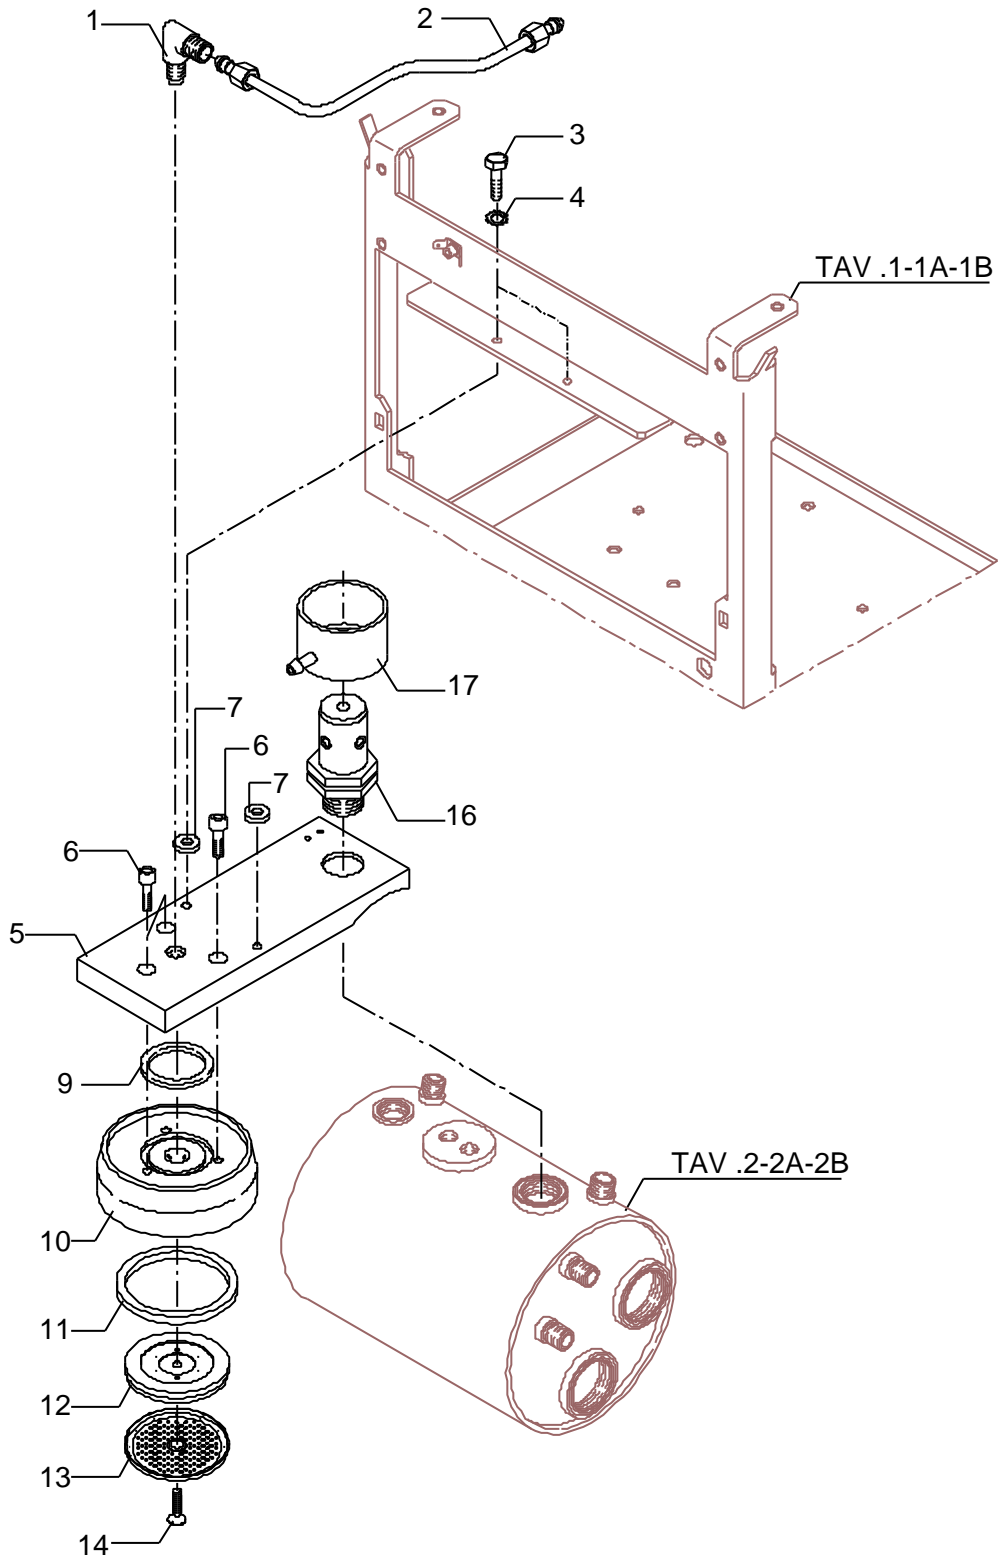

POS	DESCRIPTION	CODE	REFERENCE
1	UNION ELBOW M12 X 1/8"G OT	5301508	F 1453
2	HOSE FOR SOLENOID VALVE OF GROUP	5162047LL	BZ 148
3	SCREW TE M6X12 UNI 5739 A2	7816416	F 1381
4	FAN WASHER D6 DIN 6798A	7804002	F 736
5	COUPLING RING SUPPORT H15 BRASS	5226202	BZ 125 - F1452
6	SCREW TCEI M5X12 UNI 5931 A2	7816001	A 121
7	GASKET D6.5	7492003	LI 48
9	OR GASKET 139 VITON	7496004	A 122
10	COUPLING RING CHROMED WITH FLAT GASKET	5280505CM	-
11	GASKET H 9,3 NBR 90SH	7493008	-
12	SHOWER-HOLDER D57OT	5285501	A 132
13	SHOWER D57 AISI 304	5470501	A 130
14	SCREW TPS M5X16 DIN 963 A2	7817001	A 131
16	ASSEMBLY SAFETY VALVE 1.5 BAR	5965015.01	R/3 1403
17	COMPLETE CUP	5963047	-

Mod. BZ35R DE
BZ35R DE - MG
BZ35R PM - MG
BZ35S PM

Tav. 04