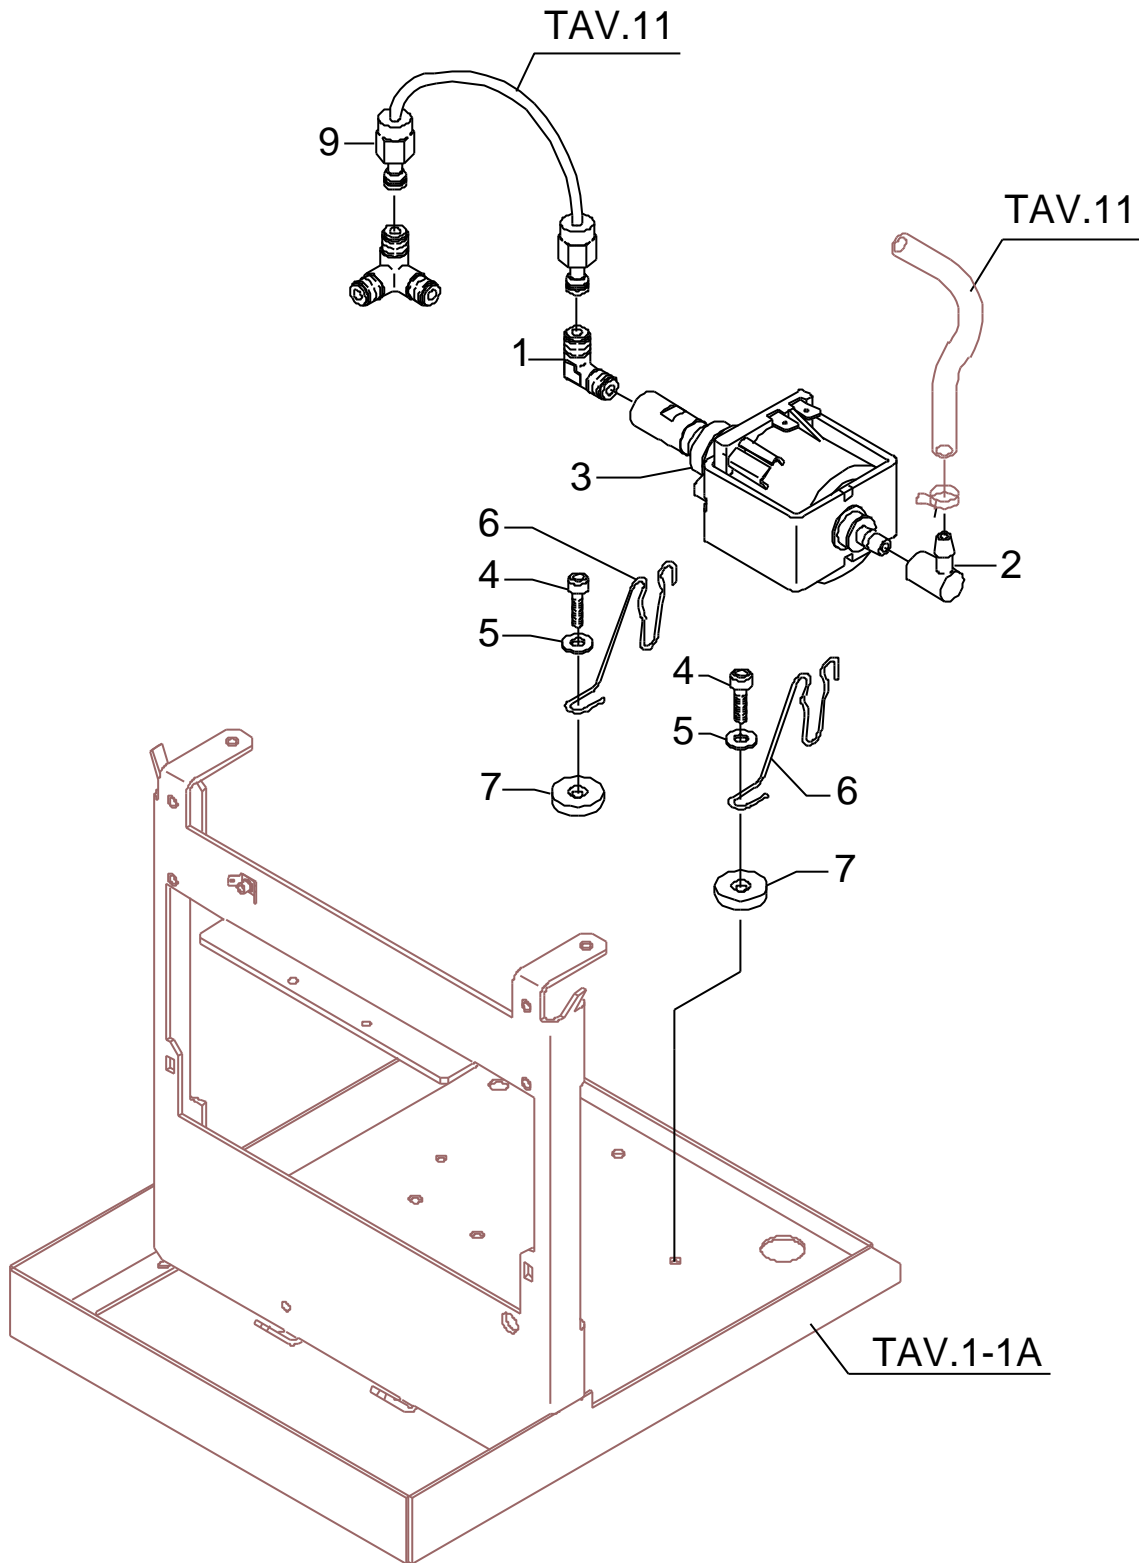

POS	DESCRIPTION	CODE	REFERENCE
1	UNION ELBOW 1/8"G	7303001	F 1141
2	RUBBER-HOLDER FITTING	7303006	LI 64
3	VIBRATION PUMP 120V 50/60Hz	7731011	-
3	VIBRATION PUMP 230V 50HZ	7731009	LI 63/220
3	VIBRATION PUMP 240V 50/60Hz	7731014	LI 63/240
4	SCREW TCEI M4 X 12 UNI 5931 8.8 ZN	7806002	SIS 1
5	PLAIN WASHER D5 X 11 X 1	7805009	SIS 9
6	PUMP SUPPORT SHAPED SPRING AISI 302	5471534	-
7	TAP GASKET EPT 70SH	5493023	M/5 2431EP
8	ADHESIVE SPONGE 55X55X20	7499904LL	-
9	PUMP-SOLENOID VALVE HOSE	5194553LL	-