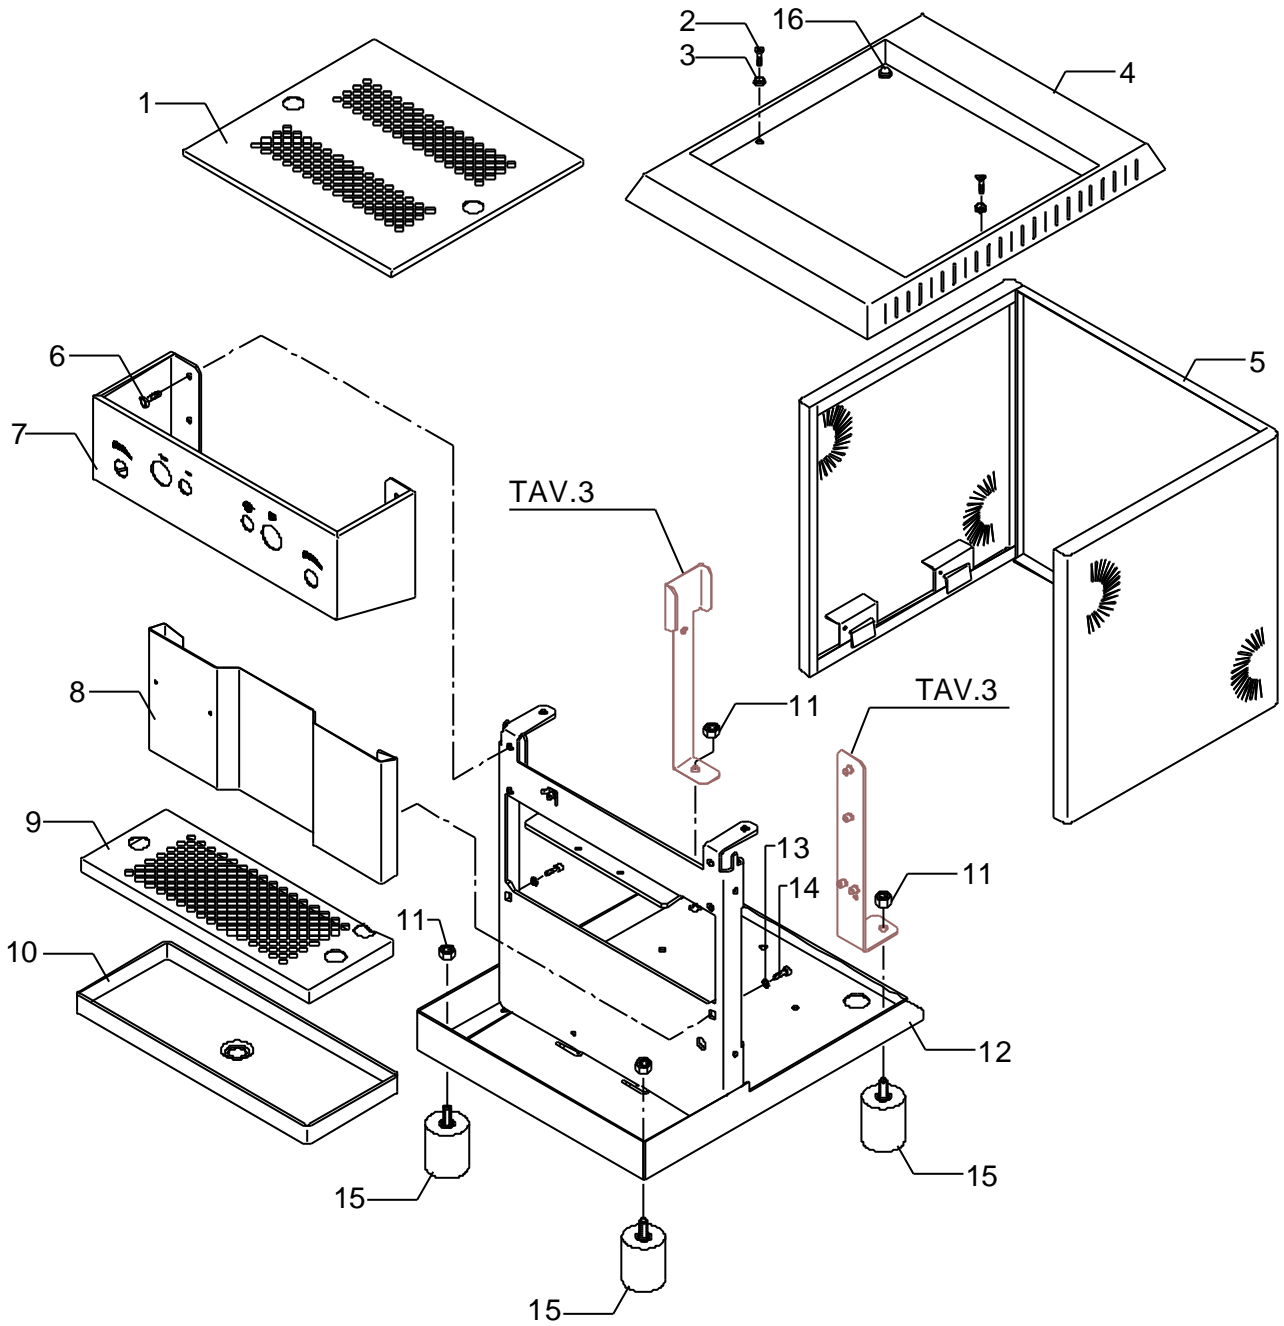

BZ35

POS	DESCRIPTION	CODE	REFERENCE
1	CUPS-HEATER GRID	5076312LW	BZ 159
2	SCREW TPS M4 X 16	7817801	F 1599
3	WASHER FOR SPRING D4 H3 OT NICKEL-PLATED	5221846	N 1221
4	COMPLETE CUPS-HEATER	5344002	BZ 158
5	ASSEMBLY BODY WHITE	5344001YE	BZ 157
5	ASSEMBLY BODY STAINLESS STEEL SATINED	5344004	-
5	ASSEMBLY BODY STAINLESS STEEL SATINED	5344022	-
5	ASSEMBLY BODY STAINLESS STEEL SATINED	5344006	-
5	ASSEMBLY BODY BLACK	5344001VM	BZ 157
5	ASSEMBLY BODY BLACK	5344021VM	-
5	ASSEMBLY BODY BLACK	5344020VM	-
5	ASSEMBLY BODY RED RAL 3000	5344001VT	BZ 157
5	ASSEMBLY BODY RED RAL 3000	5344021VT	-
5	ASSEMBLY BODY RED RAL 3000	5344020VT	-
5	ASSEMBLY BODY RED RAL 3005	5344001YA	BZ 157
5	ASSEMBLY BODY RED RAL 3005	5344021YA	-
5	ASSEMBLY BODY RED RAL 3005	5344020YA	-
6	SCREW TE M4X10 UNI 5739 A2	7816404	F 1376
7	WORKING FRONTAL PANEL SILCKSCREENED	5074324SG	B 118
8	GROUP FRONTAL	5074209LL	BZ 217
8	GROUP FRONTAL	5074330LL	-
9	DRIP TRAY GRID	5074544LW	BZ 023
10	DRIP TRAY ABS BLACK	5373604	F 1455
11	NUT M8 UNI 5587 OT	7821401	F 957
12	ASSEMBLY CHASSIS	5344003LL	-
13	NOTCHED WASHER D5 DIN 6798A A2	7814002	F 1344
14	SCREW TCEI M4X16	7816004	GB/1 783
15	FEET D40X50 M8X18.5 RUBBER	7474201	J 385
16	ADHESIVE RUBBER TOP	7999904	J 609